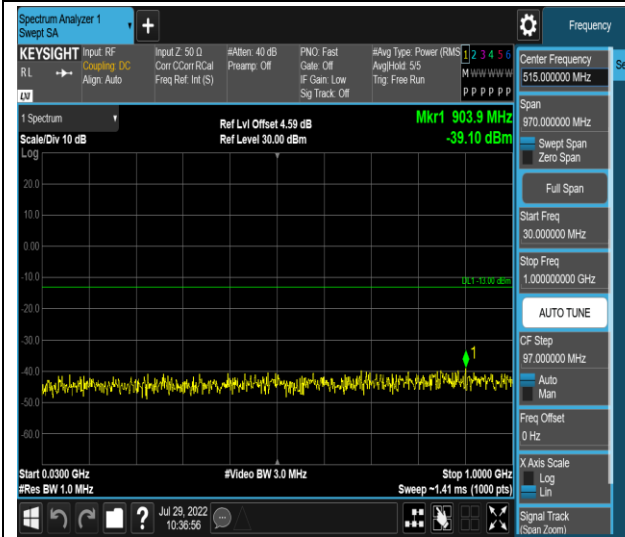

*Remark: All bandwidth and all modulation had been tested, but only the worst case data displayed in this report.*

Test Graphs

Band2-1.4MHz-16QAM-18607-1RB#0-Range1:30~1000MHz

Band2-1.4MHz-16QAM-18607-1RB#0-Range2:1000~20000MHz