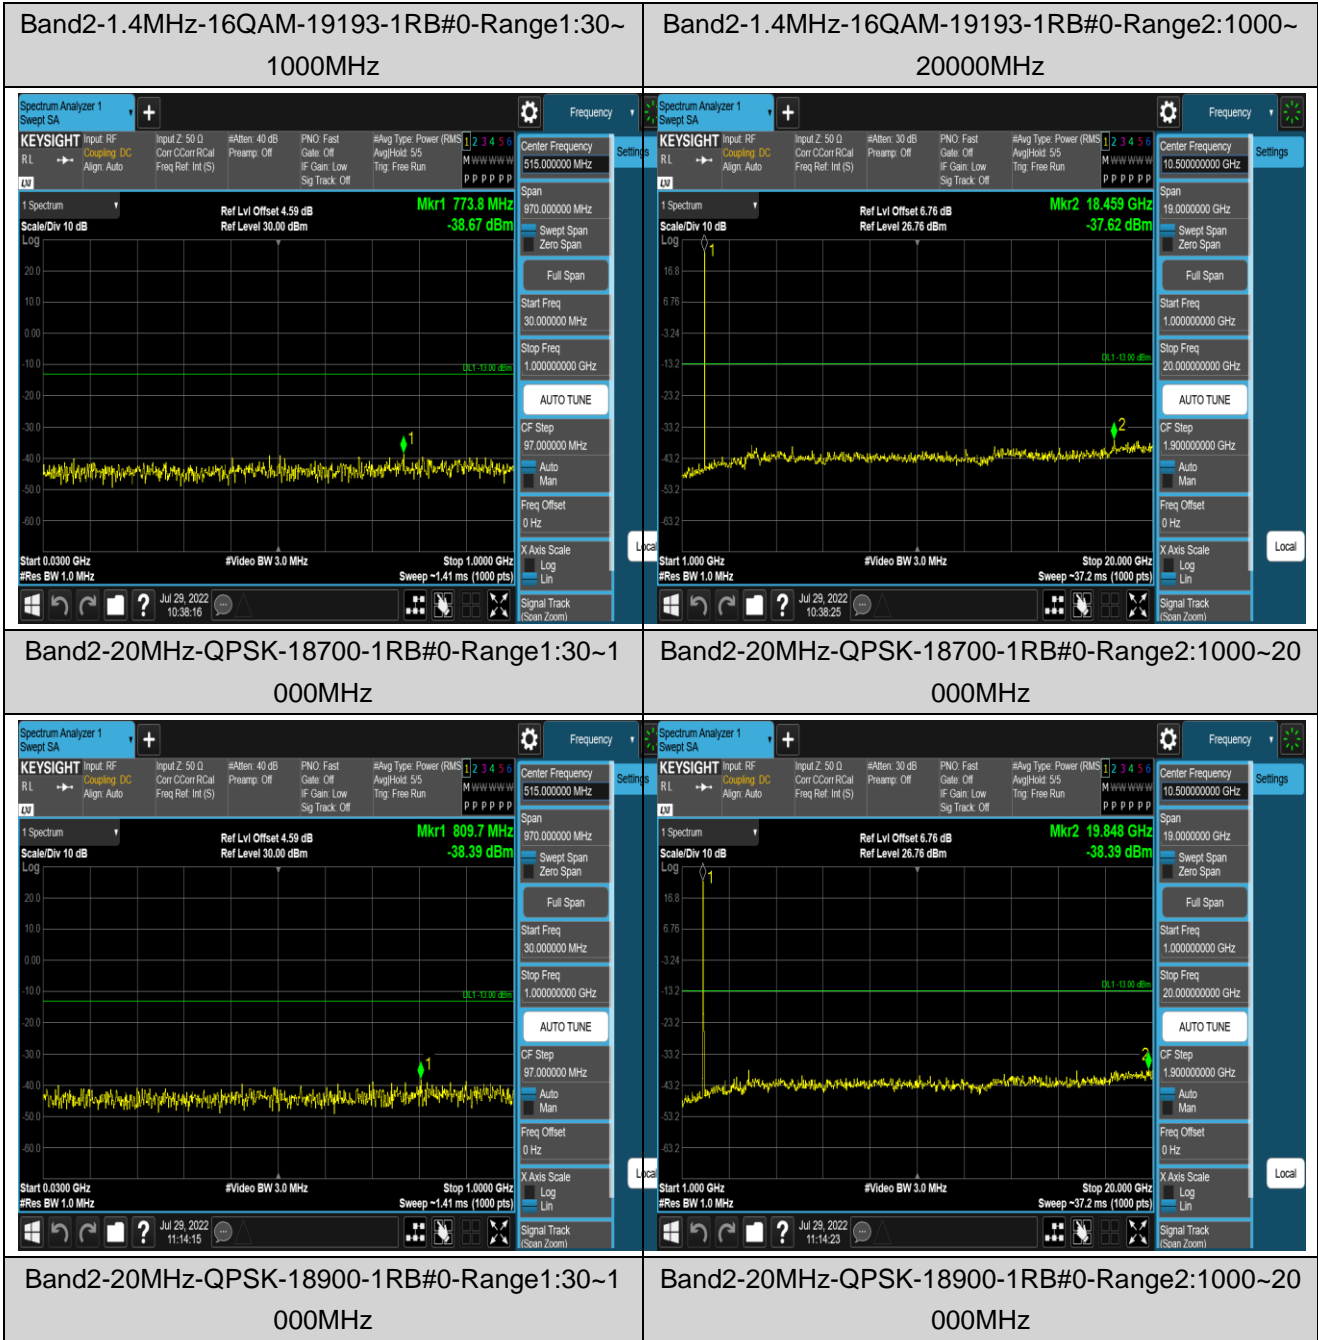

*Remark: All bandwidth and all modulation had been tested, but only the worst case data displayed in this report.*

Test Graphs

Band2-1.4MHz-16QAM-18607-1RB#0-Range1:30~1000MHz

Band2-1.4MHz-16QAM-18607-1RB#0-Range2:1000~20000MHz

Band2-1.4MHz-16QAM-18900-1RB#0-Range1:30~1000MHz

Band2-1.4MHz-16QAM-18900-1RB#0-Range2:1000~20000MHz

Band2-20MHz-QPSK-19100-1RB#0-Range1:30~1000MHz

Band2-20MHz-QPSK-19100-1RB#0-Range2:1000~20000MHz

Band2-20MHz-16QAM-18700-1RB#0-Range1:30~1000MHz