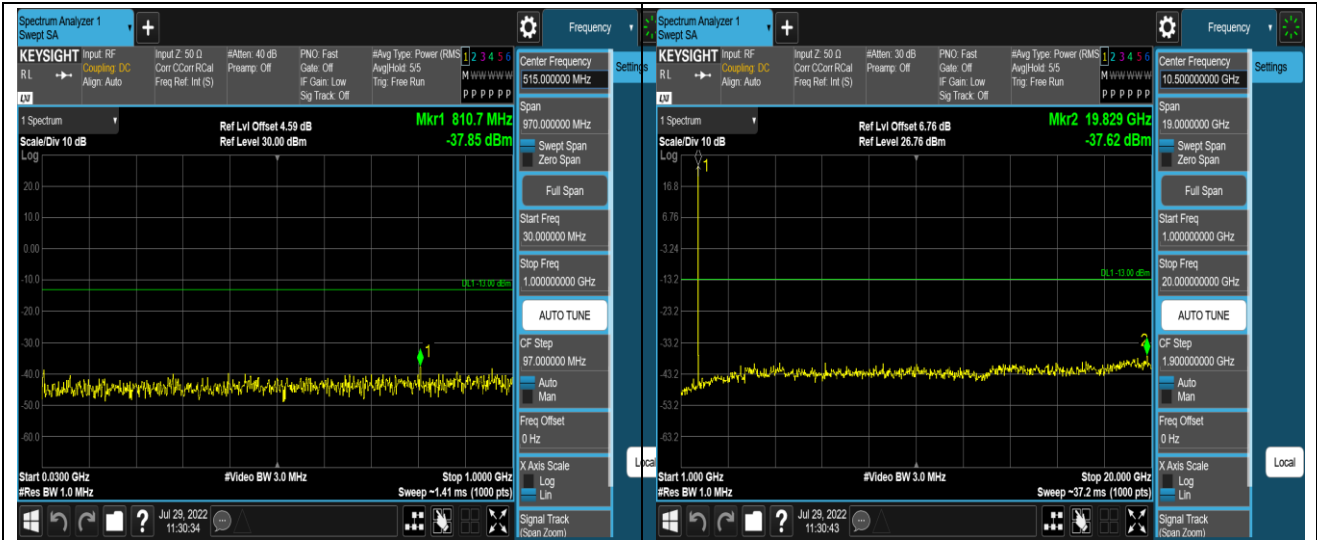

*Remark: All bandwidth and all modulation had been tested, but only the worst case data displayed in this report.*

Test Graphs

Band2-1.4MHz-16QAM-18607-1RB#0-Range1:30~1000MHz

Band2-1.4MHz-16QAM-18607-1RB#0-Range2:1000~20000MHz

Band2-1.4MHz-16QAM-18900-1RB#0-Range1:30~1000MHz

Band2-1.4MHz-16QAM-18900-1RB#0-Range2:1000~20000MHz

Band2-20MHz-QPSK-19100-1RB#0-Range1:30~1000MHz

Band2-20MHz-QPSK-19100-1RB#0-Range2:1000~20000MHz

Band2-20MHz-16QAM-18700-1RB#0-Range1:30~1000MHz

Band2-20MHz-16QAM-18700-1RB#0-Range2:1000~20000MHz

Band4-1.4MHz-QPSK-20175-1RB#0-Range1:30~1000MHz

Band4-1.4MHz-QPSK-20175-1RB#0-Range2:1000~20000MHz

Band4-1.4MHz-QPSK-20393-1RB#0-Range1:30~1000MHz

Band4-1.4MHz-QPSK-20393-1RB#0-Range2:1000~20000MHz