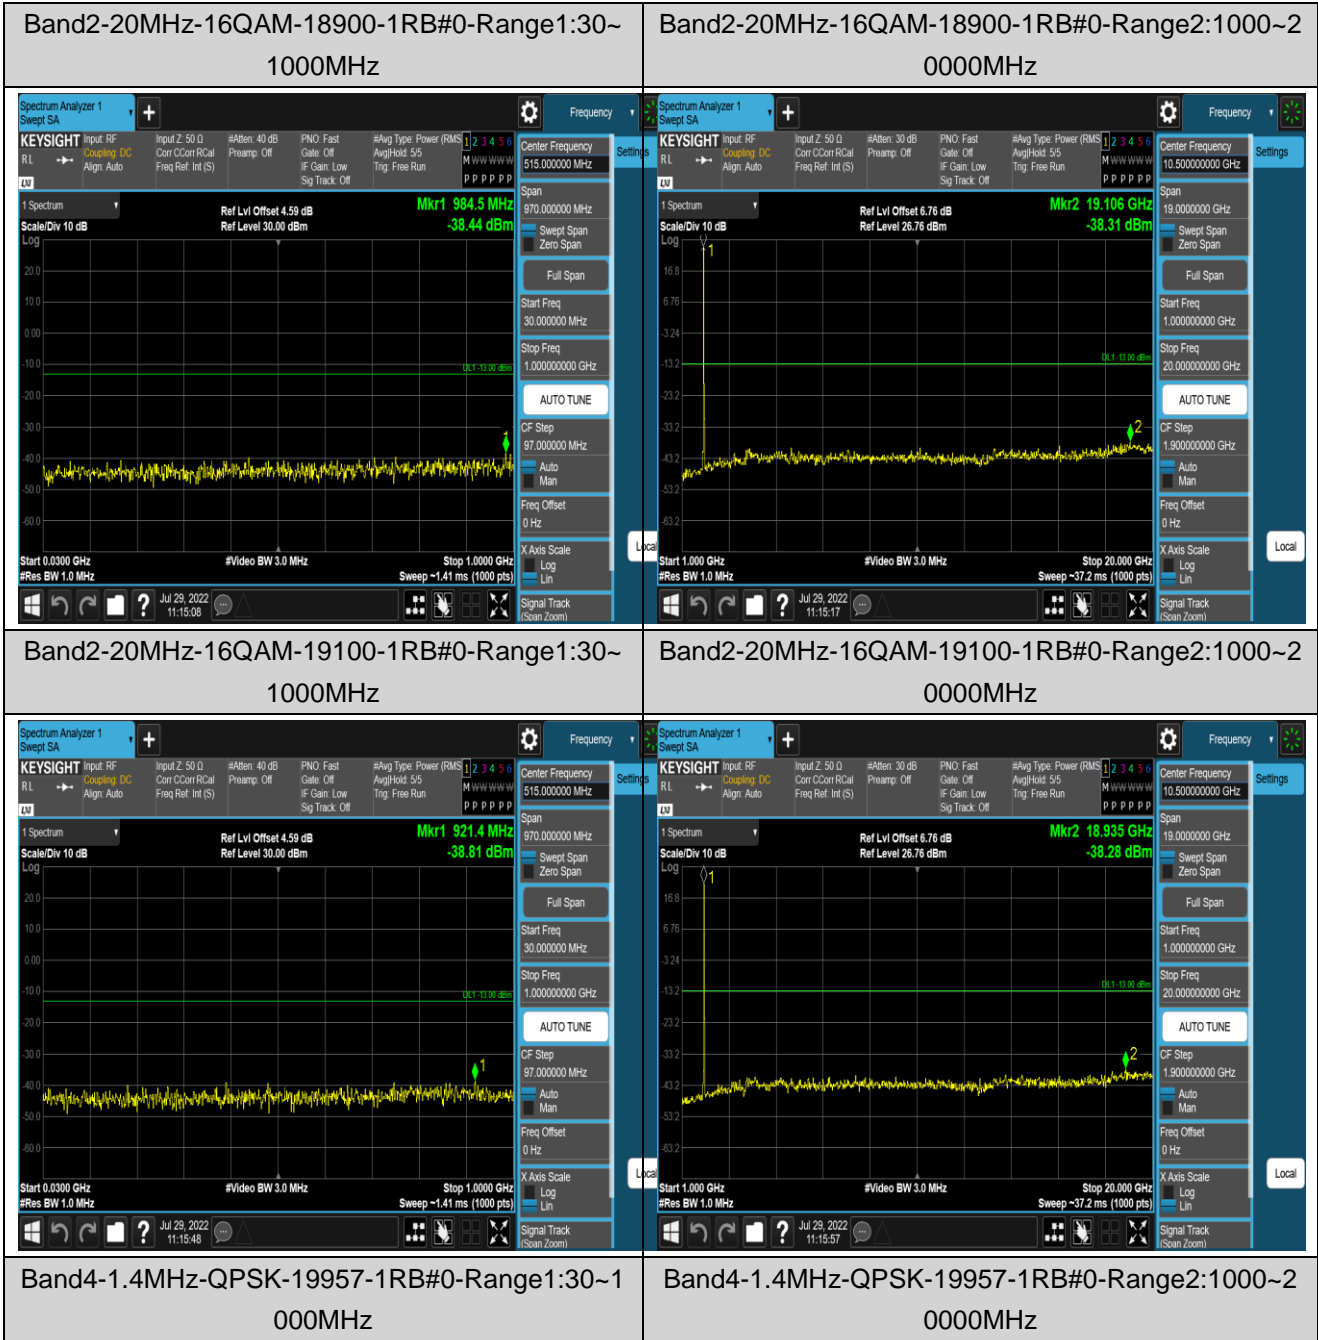

*Remark: All bandwidth and all modulation had been tested, but only the worst case data displayed in this report.*

Test Graphs

Band2-1.4MHz-16QAM-18607-1RB#0-Range1:30~1000MHz

Band2-1.4MHz-16QAM-18607-1RB#0-Range2:1000~20000MHz

Band2-1.4MHz-16QAM-18900-1RB#0-Range1:30~1000MHz

Band2-1.4MHz-16QAM-18900-1RB#0-Range2:1000~20000MHz

Band2-20MHz-QPSK-19100-1RB#0-Range1:30~1000MHz

Band2-20MHz-QPSK-19100-1RB#0-Range2:1000~20000MHz

Band2-20MHz-16QAM-18700-1RB#0-Range1:30~1000MHz

Band2-20MHz-16QAM-18700-1RB#0-Range2:1000~20000MHz

Band4-1.4MHz-QPSK-20175-1RB#0-Range1:30~1000MHz

Band4-1.4MHz-QPSK-20175-1RB#0-Range2:1000~20000MHz

Band4-1.4MHz-QPSK-20393-1RB#0-Range1:30~1000MHz

Band4-1.4MHz-QPSK-20393-1RB#0-Range2:1000~20000MHz