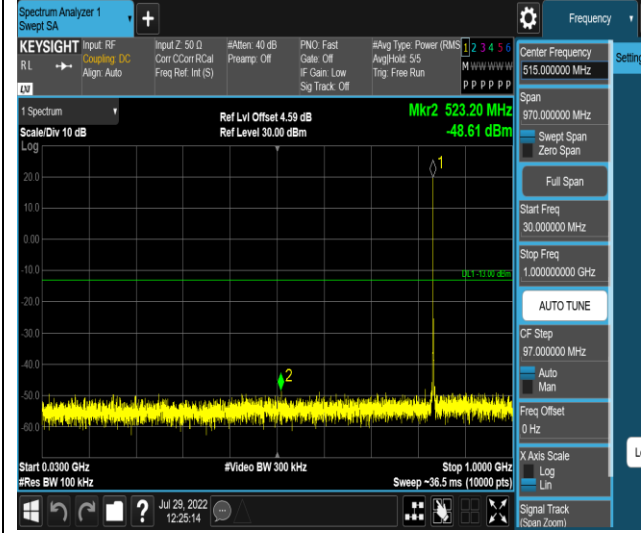

Band4-20MHz-16QAM-20300-1RB#0-Range2:1000~20000MHz

Band5-1.4MHz-QPSK-20407-1RB#0-Range1:30~1000MHz

Band5-1.4MHz-QPSK-20407-1RB#0-Range2:1000~10000MHz

Band5-1.4MHz-16QAM-20525-1RB#0-Range1:30~1000MHz

Band5-1.4MHz-16QAM-20525-1RB#0-Range2:1000~10000MHz

Band5-1.4MHz-16QAM-20643-1RB#0-Range1:30~1000MHz

Band5-1.4MHz-16QAM-20643-1RB#0-Range2:1000~10000MHz