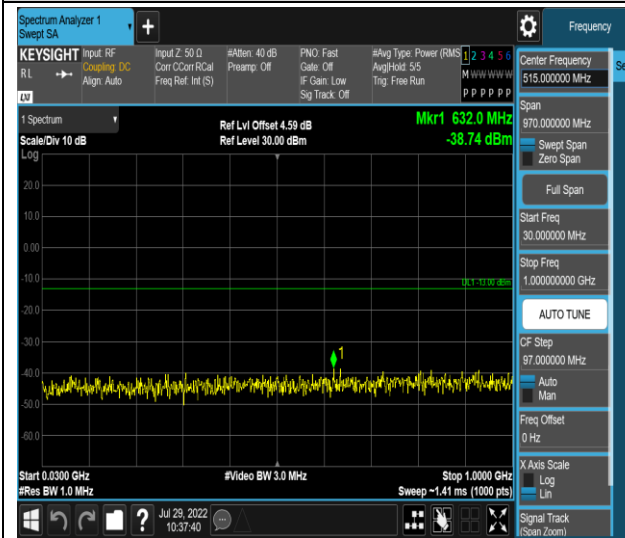

Band2-1.4MHz-16QAM-18900-1RB#0-Range1:30~1000MHz