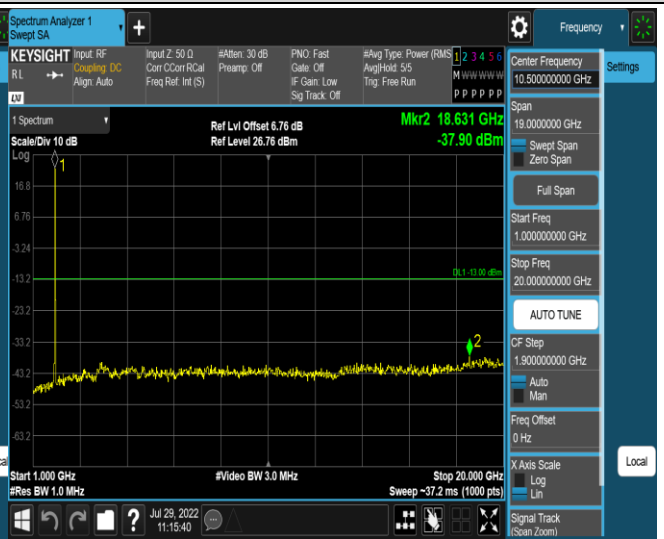

*Remark: All bandwidth and all modulation had been tested, but only the worst case data displayed in this report.*

Test Graphs

Band2-1.4MHz-16QAM-18607-1RB#0-Range1:30~1000MHz

Band2-1.4MHz-16QAM-18607-1RB#0-Range2:1000~20000MHz

Band2-1.4MHz-16QAM-18900-1RB#0-Range1:30~1000MHz

Band2-1.4MHz-16QAM-18900-1RB#0-Range2:1000~20000MHz

Band2-20MHz-QPSK-19100-1RB#0-Range1:30~1000MHz

Band2-20MHz-QPSK-19100-1RB#0-Range2:1000~20000MHz

Band2-20MHz-16QAM-18700-1RB#0-Range1:30~1000MHz