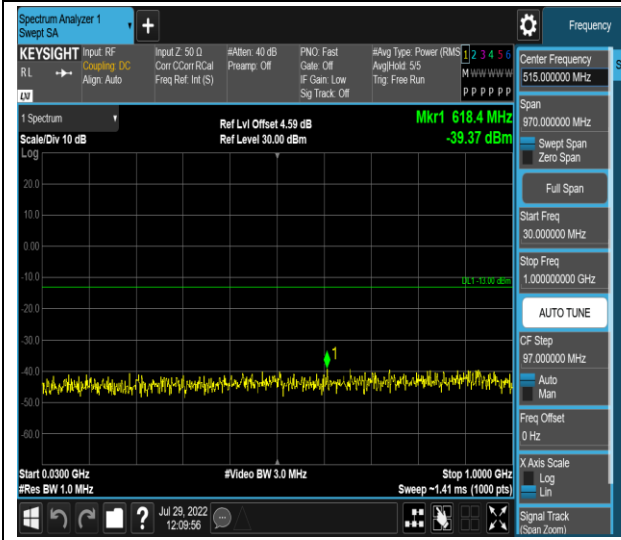

Band4-20MHz-16QAM-20300-1RB#0-Range1:30~1000MHz

Band5-1.4MHz-QPSK-20407-1RB#0-Range1:30~1000MHz