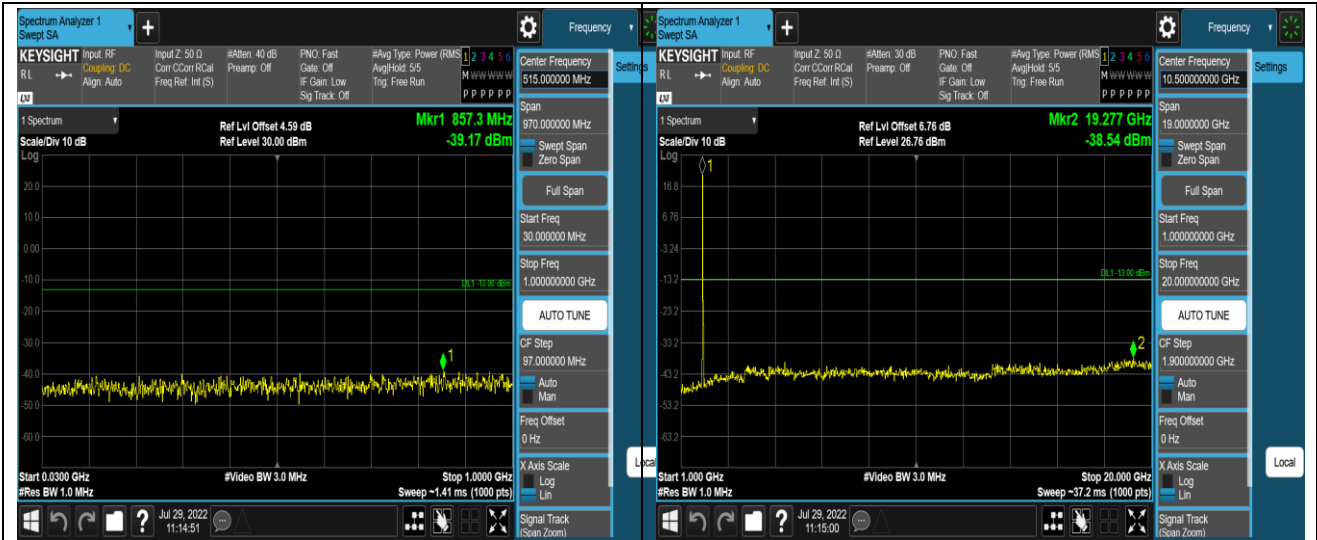

*Remark: All bandwidth and all modulation had been tested, but only the worst case data displayed in this report.*

Test Graphs

Band2-1.4MHz-16QAM-18607-1RB#0-Range1:30~1000MHz

Band2-1.4MHz-16QAM-18607-1RB#0-Range2:1000~20000MHz

Band2-1.4MHz-16QAM-18900-1RB#0-Range1:30~1000MHz

Band2-1.4MHz-16QAM-18900-1RB#0-Range2:1000~20000MHz

Band2-20MHz-QPSK-19100-1RB#0-Range1:30~1000MHz

Band2-20MHz-QPSK-19100-1RB#0-Range2:1000~20000MHz

Band2-20MHz-16QAM-18700-1RB#0-Range1:30~1000MHz