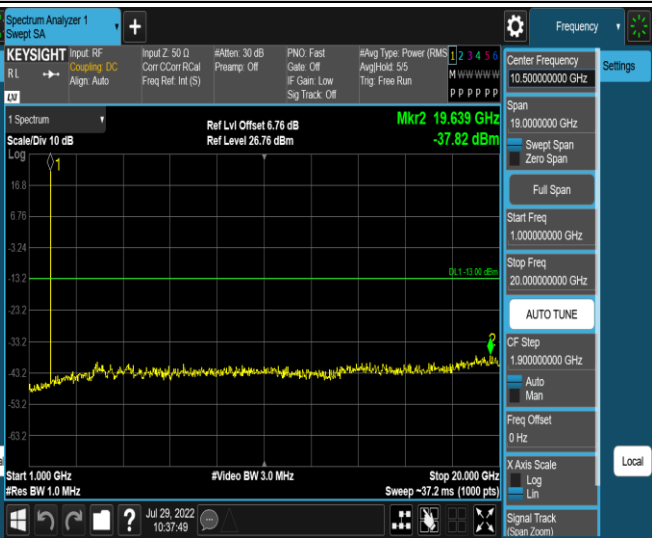

Band2-1.4MHz-16QAM-18900-1RB#0-Range2:1000~20000MHz