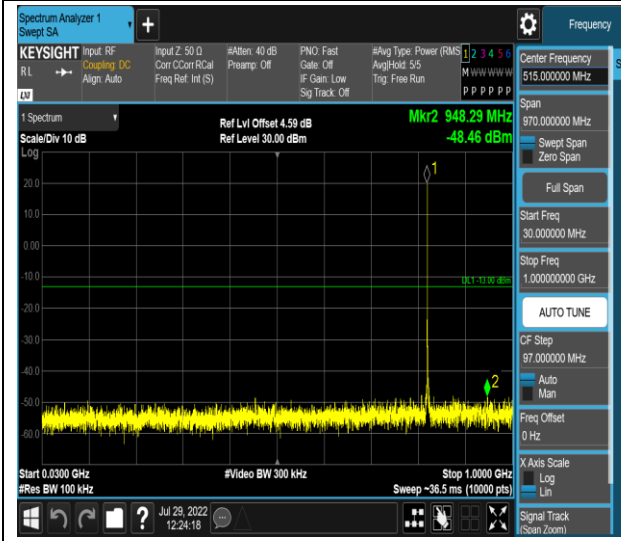

Band5-1.4MHz-QPSK-20407-1RB#0-Range1:30~1000MHz