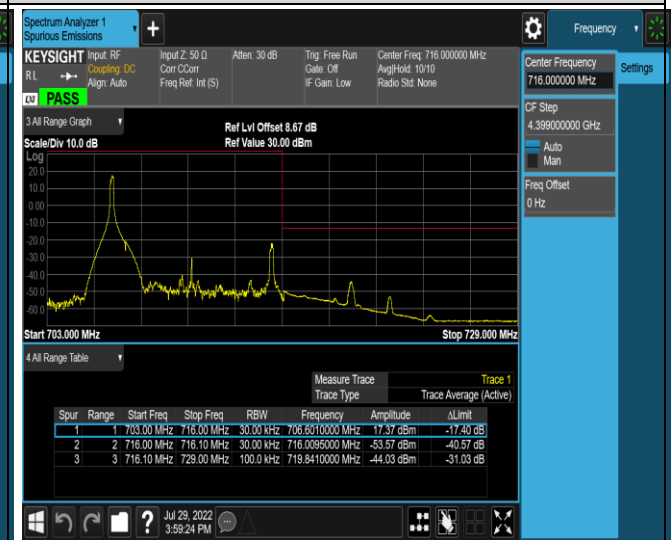

Band12-10MHz-QPSK-23060-1RB#0

Band12-10MHz-QPSK-23060-1RB#49

Band 12-10MHz-QPSK-23060-50RB#0

Band 12-10MHz-QPSK-23130-1RB#0

Band 12-10MHz-QPSK-23130-1RB#49

Band 12-10MHz-QPSK-23130-50RB#0

Band 12-10MHz-16QAM-23060-1RB#0