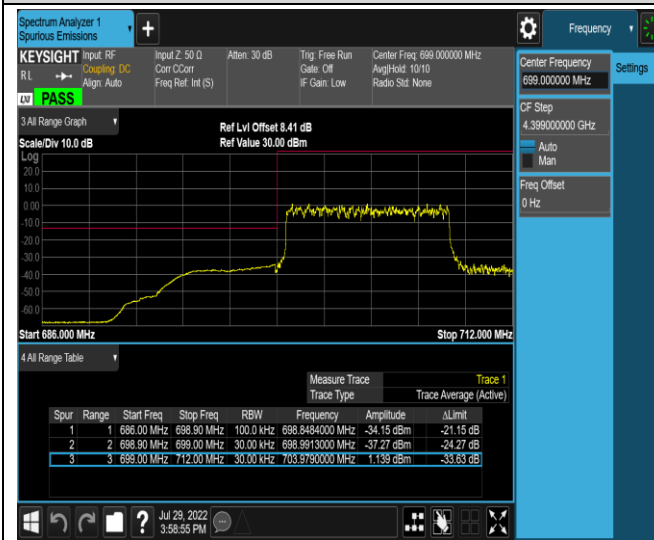

Band12-10MHz-16QAM-23060-50RB#0

Band12-10MHz-16QAM-23130-1RB#49