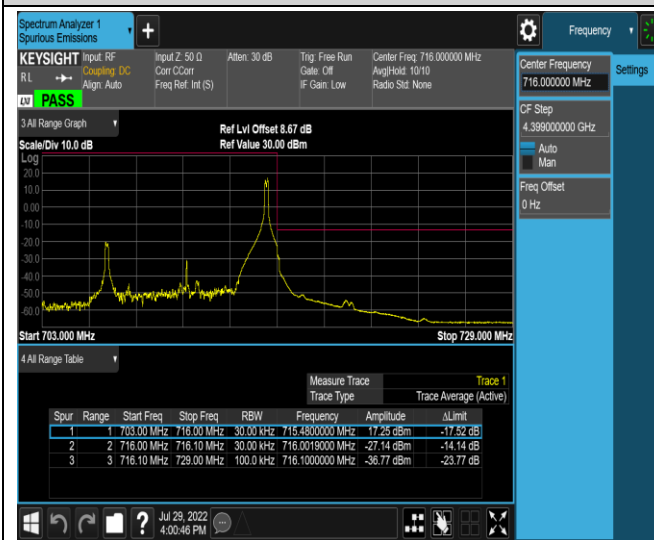

Band 12-10MHz-16QAM-23060-1RB#49

Band12-10MHz-16QAM-23060-50RB#0

Band12-10MHz-16QAM-23130-1RB#0

Band12-10MHz-16QAM-23130-1RB#49

Band12-10MHz-16QAM-23130-50RB#0

Band66-1.4MHz-QPSK-131979-1RB#0

Band66-1.4MHz-QPSK-131979-1RB#5