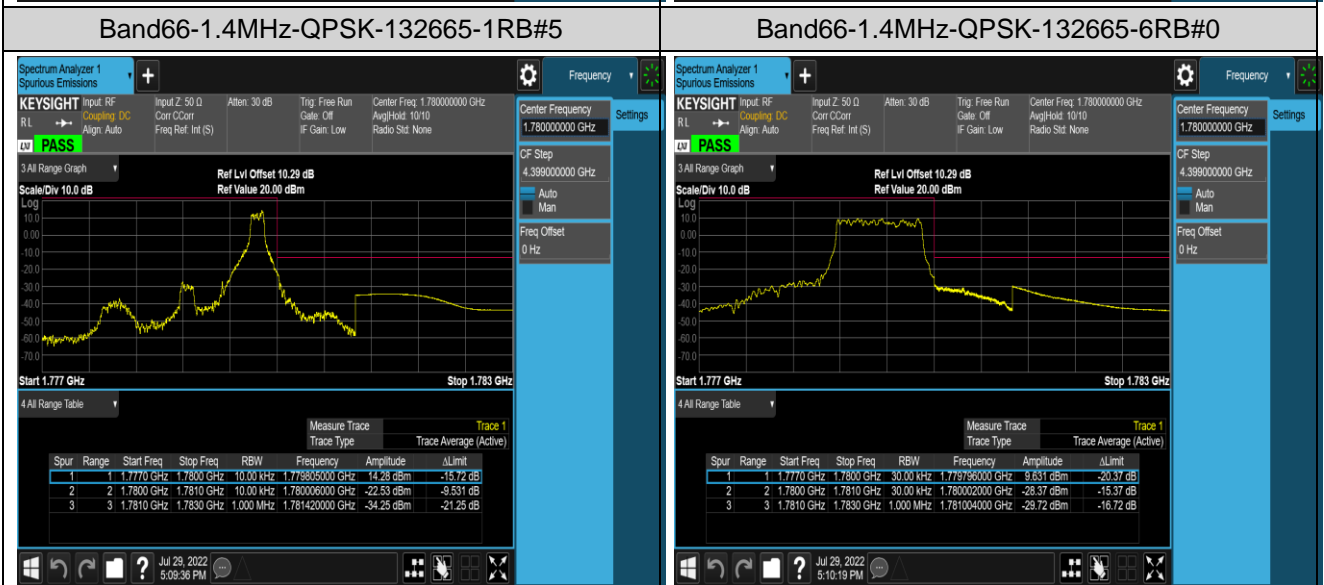

Band 12-10MHz-16QAM-23060-1RB#49

Band12-10MHz-16QAM-23060-50RB#0

Band12-10MHz-16QAM-23130-1RB#0

Band12-10MHz-16QAM-23130-1RB#49

Band12-10MHz-16QAM-23130-50RB#0

Band66-1.4MHz-QPSK-131979-1RB#0

Band66-1.4MHz-QPSK-131979-1RB#5