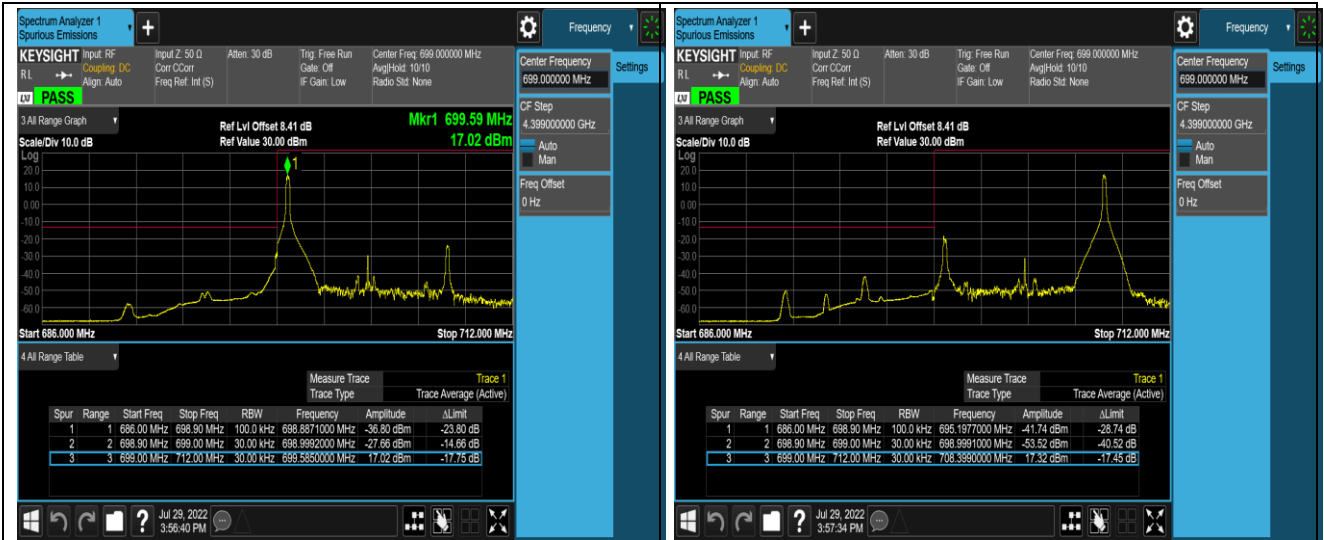

Band12-10MHz-QPSK-23060-1RB#0

Band12-10MHz-QPSK-23060-1RB#49

Band 12-10MHz-QPSK-23060-50RB#0

Band 12-10MHz-QPSK-23130-1RB#0