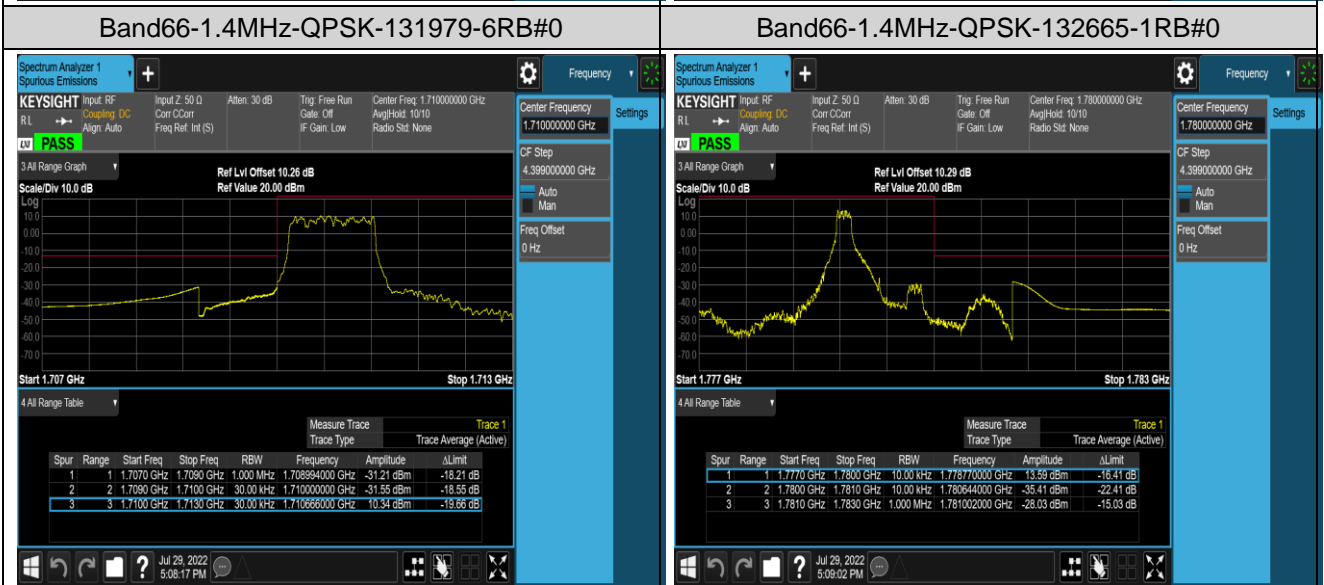

Band 12-10MHz-16QAM-23060-1RB#49

Band12-10MHz-16QAM-23060-50RB#0

Band12-10MHz-16QAM-23130-1RB#0

Band12-10MHz-16QAM-23130-1RB#49

Band12-10MHz-16QAM-23130-50RB#0

Band66-1.4MHz-QPSK-131979-1RB#0

Band66-1.4MHz-QPSK-131979-1RB#5