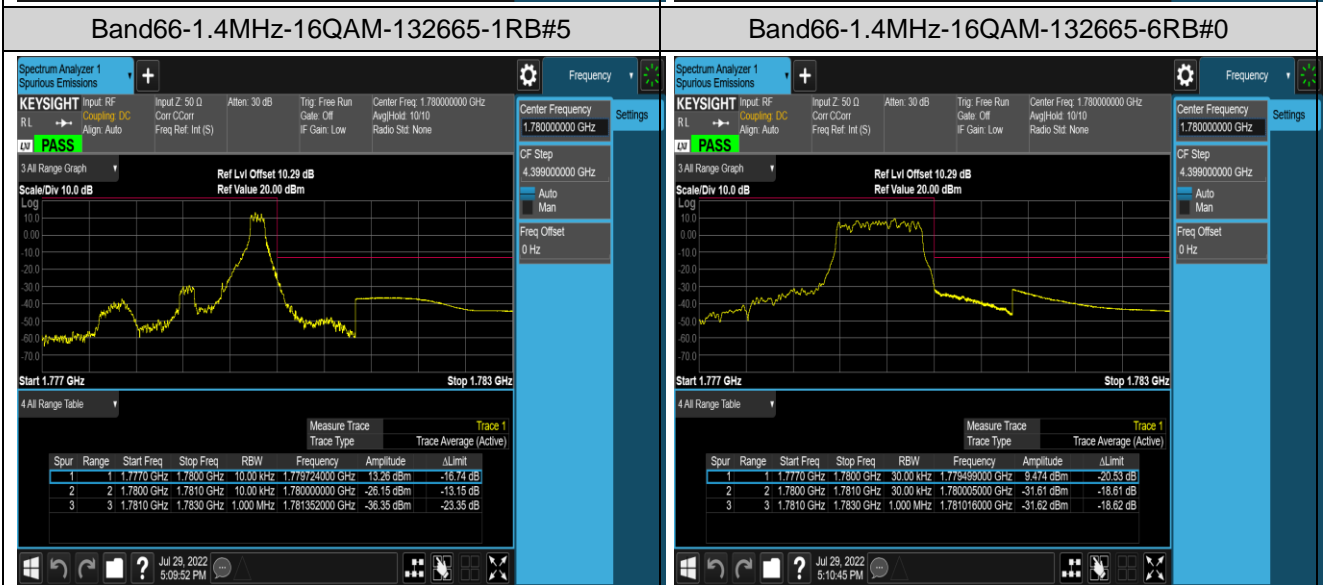

Band 12-10MHz-16QAM-23060-1RB#49

Band12-10MHz-16QAM-23060-50RB#0

Band12-10MHz-16QAM-23130-1RB#0

Band12-10MHz-16QAM-23130-1RB#49

Band12-10MHz-16QAM-23130-50RB#0

Band66-1.4MHz-QPSK-131979-1RB#0

Band66-1.4MHz-QPSK-131979-1RB#5