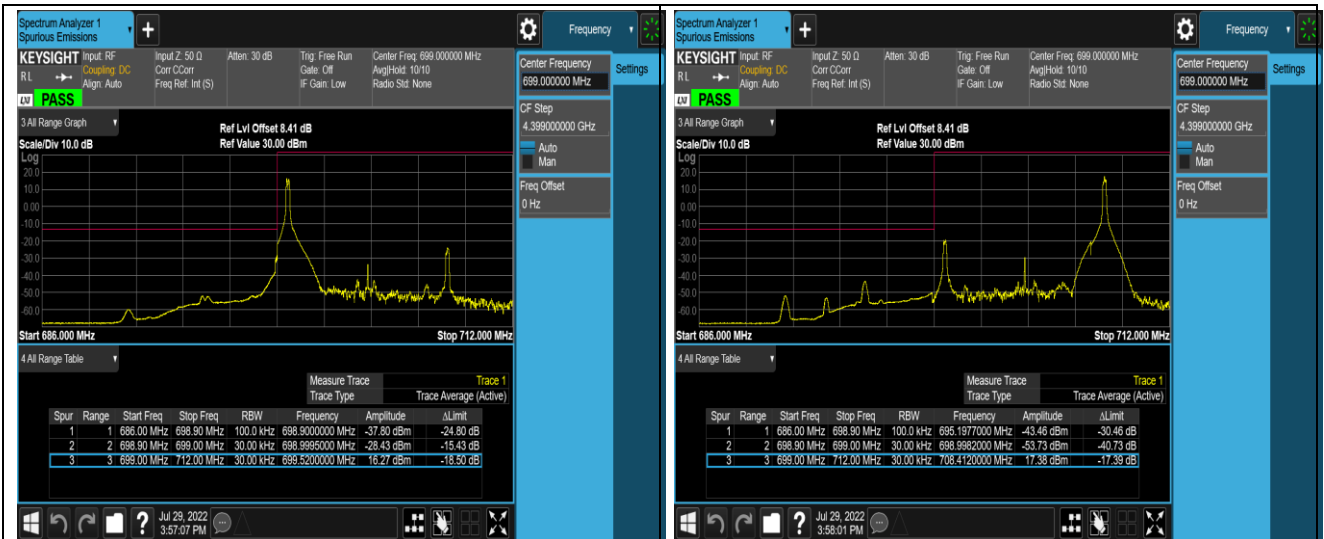

Band 12-10MHz-16QAM-23060-1RB#0

Band 12-10MHz-16QAM-23060-1RB#49

Band12-10MHz-16QAM-23060-50RB#0

Band12-10MHz-16QAM-23130-1RB#0