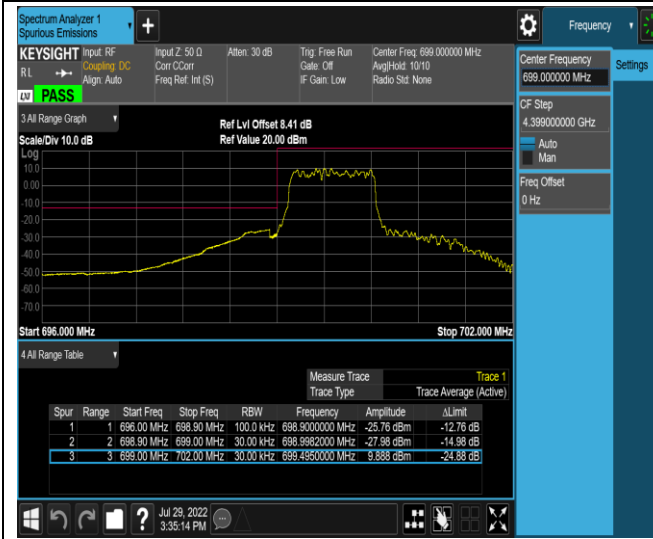

Band12-1.4MHz-QPSK-23173-6RB#0

Band12-1.4MHz-16QAM-23017-1RB#0

Band12-1.4MHz-16QAM-23017-1RB#5

Band12-1.4MHz-16QAM-23017-6RB#0

Band12-1.4MHz-16QAM-23173-1RB#0

Band12-1.4MHz-16QAM-23173-1RB#5

Band12-1.4MHz-16QAM-23173-6RB#0