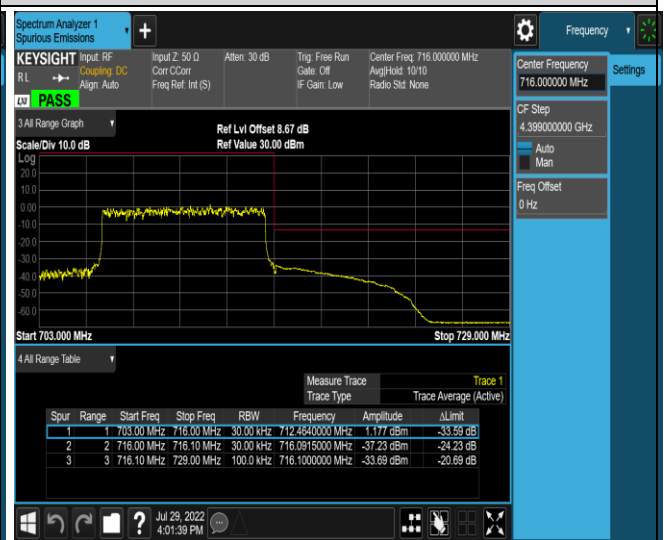

Band 12-10MHz-16QAM-23060-1RB#49

Band12-10MHz-16QAM-23060-50RB#0

Band12-10MHz-16QAM-23130-1RB#0

Band12-10MHz-16QAM-23130-1RB#49

Band12-10MHz-16QAM-23130-50RB#0

Band66-1.4MHz-QPSK-131979-1RB#0

Band66-1.4MHz-QPSK-131979-1RB#5