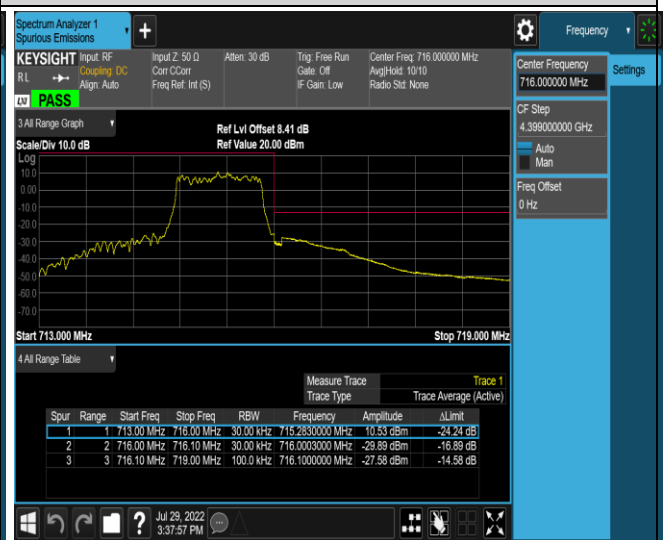

Band12-1.4MHz-16QAM-23173-6RB#0

Band12-10MHz-QPSK-23060-1RB#49