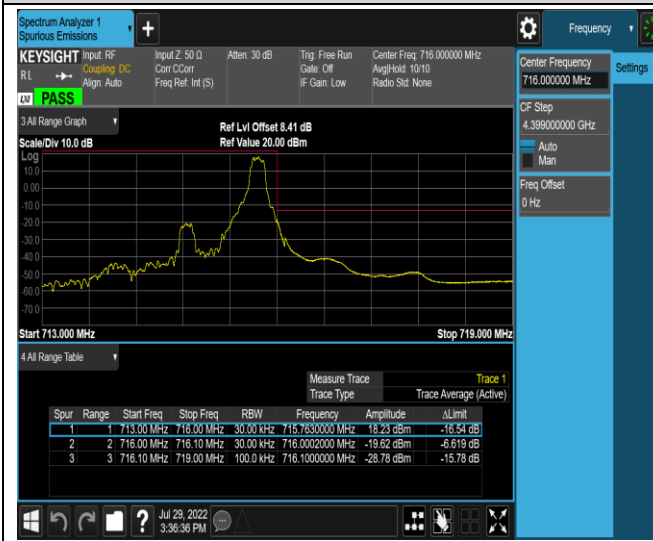

Band12-1.4MHz-QPSK-23173-1RB#5

Band12-1.4MHz-16QAM-23017-1RB#0