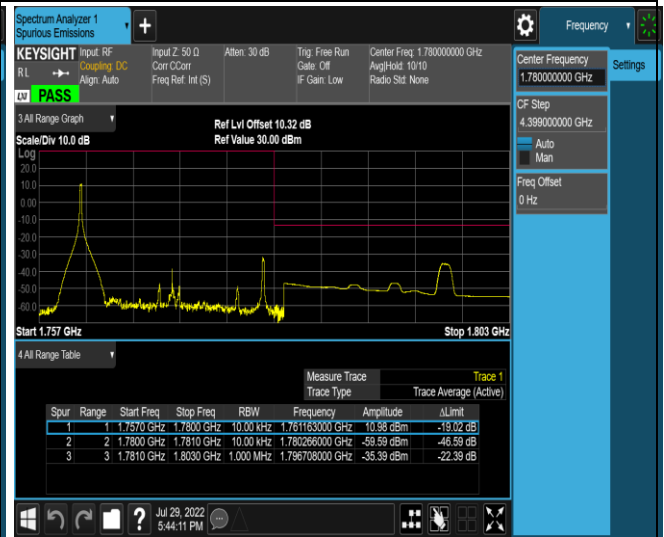

Band66-20MHz-QPSK-132572-1RB#0

Band66-20MHz-QPSK-132572-100RB#0