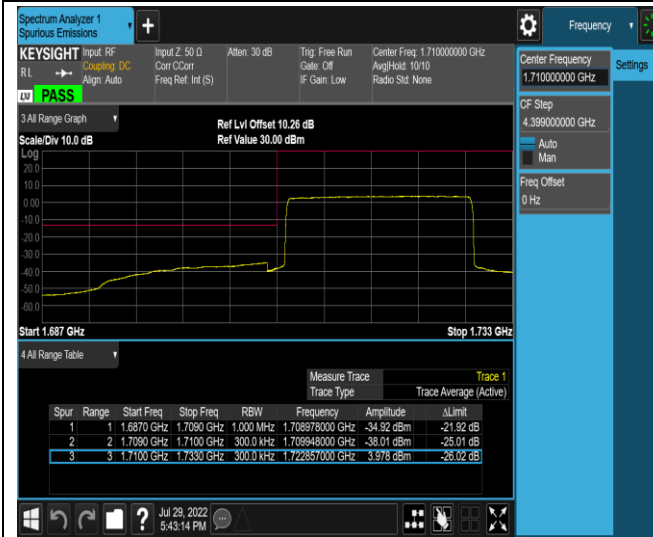

Band66-20MHz-QPSK-132072-100RB#0

Band66-20MHz-QPSK-132572-1RB#99