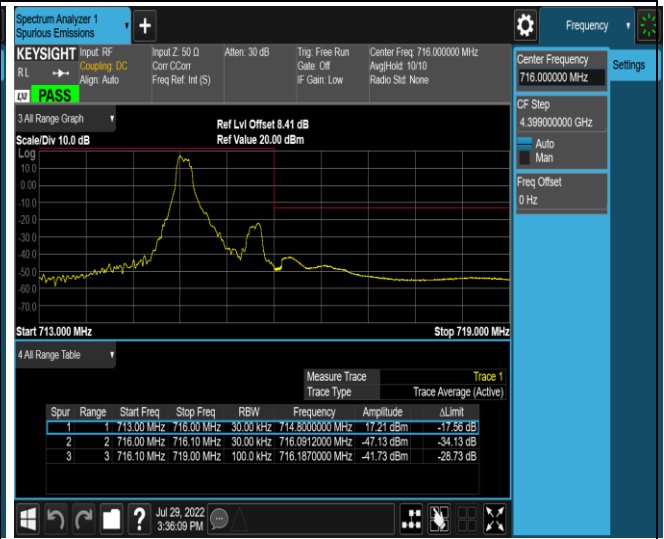

Band12-1.4MHz-QPSK-23173-6RB#0

Band12-1.4MHz-16QAM-23017-1RB#0

Band12-1.4MHz-16QAM-23017-1RB#5

Band12-1.4MHz-16QAM-23017-6RB#0

Band12-1.4MHz-16QAM-23173-1RB#0

Band12-1.4MHz-16QAM-23173-1RB#5

Band12-1.4MHz-16QAM-23173-6RB#0