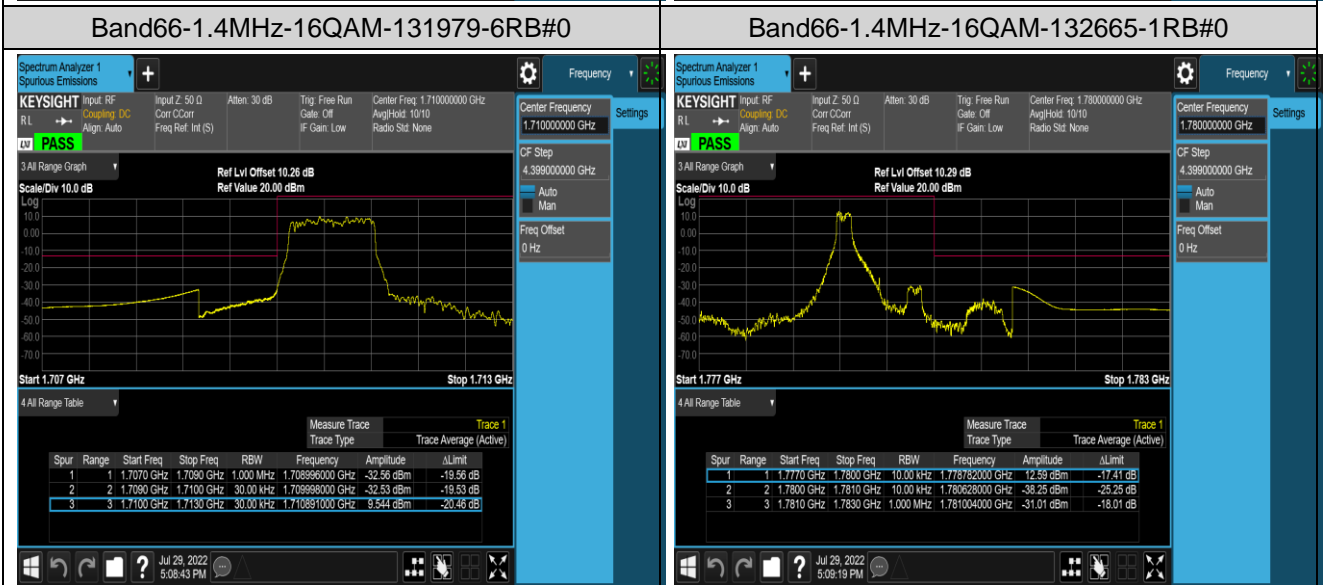

Band 12-10MHz-16QAM-23060-1RB#49

Band12-10MHz-16QAM-23060-50RB#0

Band12-10MHz-16QAM-23130-1RB#0

Band12-10MHz-16QAM-23130-1RB#49

Band12-10MHz-16QAM-23130-50RB#0

Band66-1.4MHz-QPSK-131979-1RB#0

Band66-1.4MHz-QPSK-131979-1RB#5