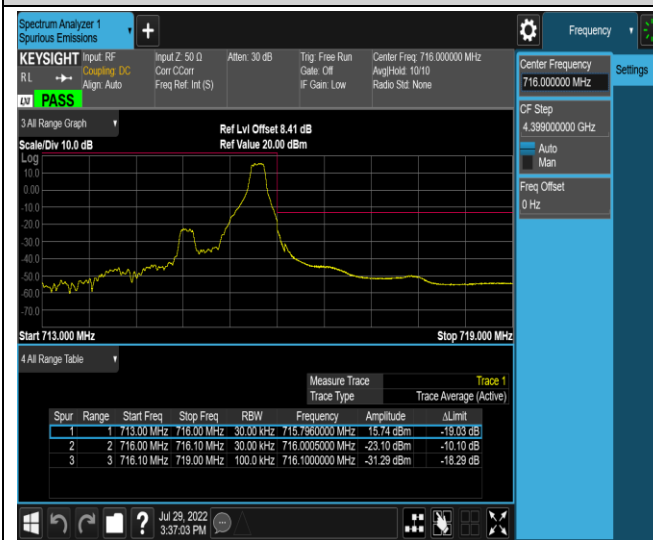

Band12-1.4MHz-QPSK-23173-6RB#0

Band12-1.4MHz-16QAM-23017-1RB#0

Band12-1.4MHz-16QAM-23017-1RB#5

Band12-1.4MHz-16QAM-23017-6RB#0

Band12-1.4MHz-16QAM-23173-1RB#0

Band12-1.4MHz-16QAM-23173-1RB#5

Band12-1.4MHz-16QAM-23173-6RB#0