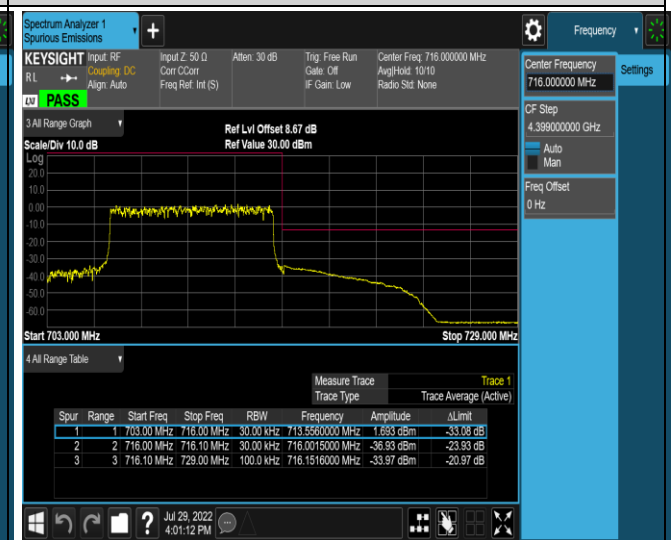

Band12-10MHz-QPSK-23060-1RB#0

Band12-10MHz-QPSK-23060-1RB#49

Band 12-10MHz-QPSK-23060-50RB#0

Band 12-10MHz-QPSK-23130-1RB#0

Band 12-10MHz-QPSK-23130-1RB#49

Band 12-10MHz-QPSK-23130-50RB#0

Band 12-10MHz-16QAM-23060-1RB#0