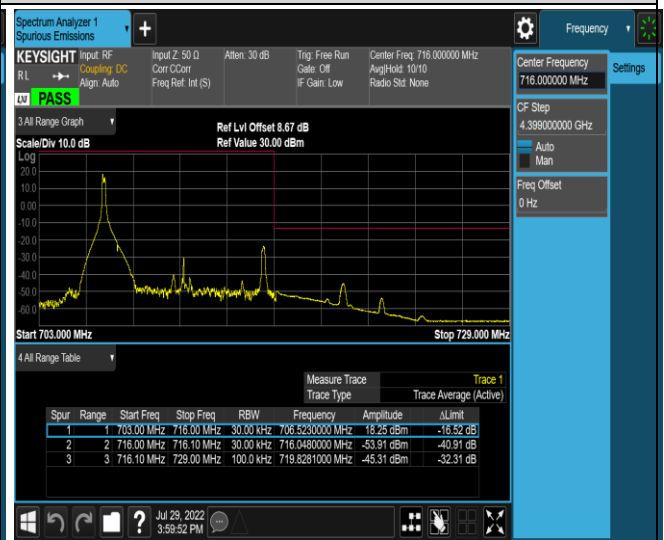

Band 12-10MHz-16QAM-23060-1RB#49

Band12-10MHz-16QAM-23060-50RB#0

Band12-10MHz-16QAM-23130-1RB#0

Band12-10MHz-16QAM-23130-1RB#49

Band12-10MHz-16QAM-23130-50RB#0

Band66-1.4MHz-QPSK-131979-1RB#0

Band66-1.4MHz-QPSK-131979-1RB#5