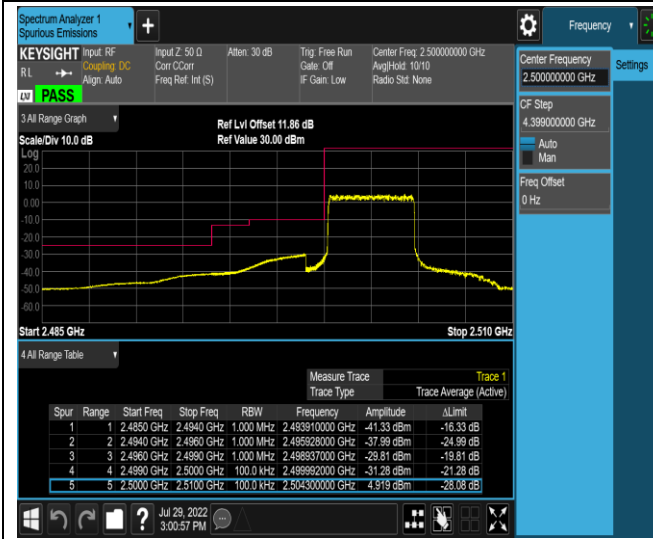

Band5-10MHz-16QAM-20600-1RB#0

Band5-10MHz-16QAM-20600-1RB#49

Band5-10MHz-16QAM-20600-50RB#0

Band7-5MHz-QPSK-20775-1RB#0

Band7-5MHz-QPSK-20775-1RB#24

Band7-5MHz-QPSK-20775-25RB#0

Band7-5MHz-QPSK-21425-1RB#0

Band7-5MHz-QPSK-21425-1RB#24