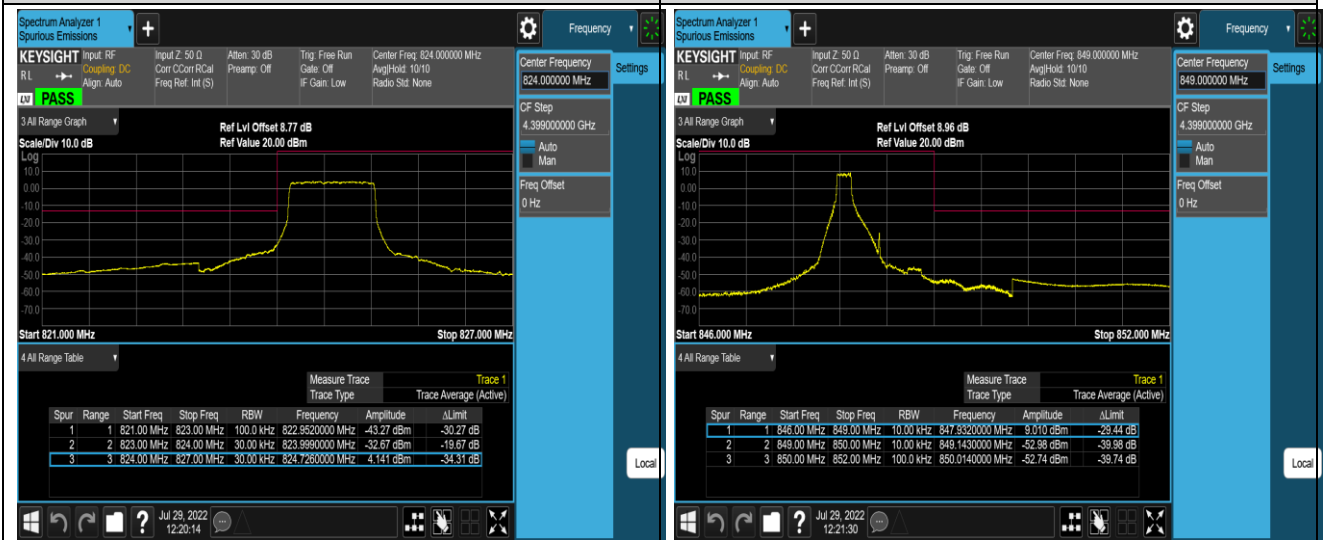

Band5-1.4MHz-16QAM-20407-6RB#0

Band5-1.4MHz-16QAM-20643-1RB#0

Band5-1.4MHz-16QAM-20643-1RB#5

Band5-1.4MHz-16QAM-20643-6RB#0