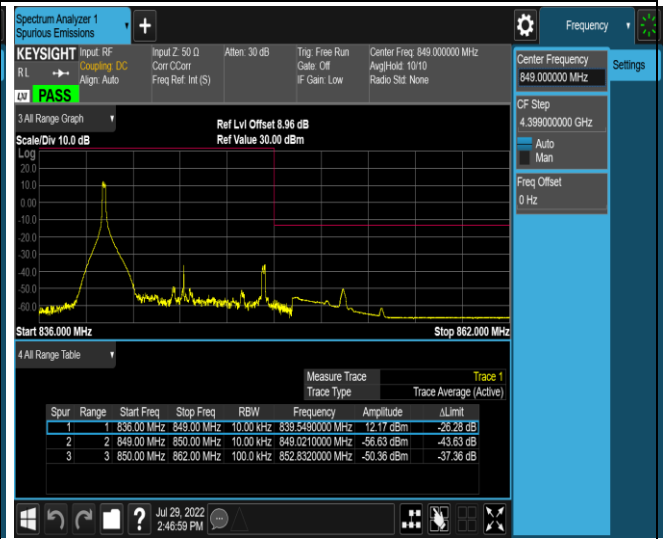

Band5-10MHz-QPSK-20600-1RB#0

Band5-10MHz-QPSK-20600-50RB#0