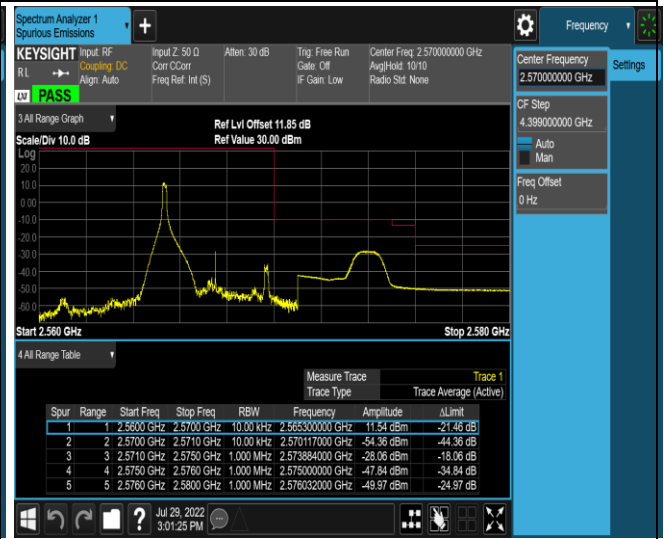

Band5-10MHz-16QAM-20600-1RB#0

Band5-10MHz-16QAM-20600-1RB#49

Band5-10MHz-16QAM-20600-50RB#0

Band7-5MHz-QPSK-20775-1RB#0

Band7-5MHz-QPSK-20775-1RB#24

Band7-5MHz-QPSK-20775-25RB#0

Band7-5MHz-QPSK-21425-1RB#0

Band7-5MHz-QPSK-21425-1RB#24