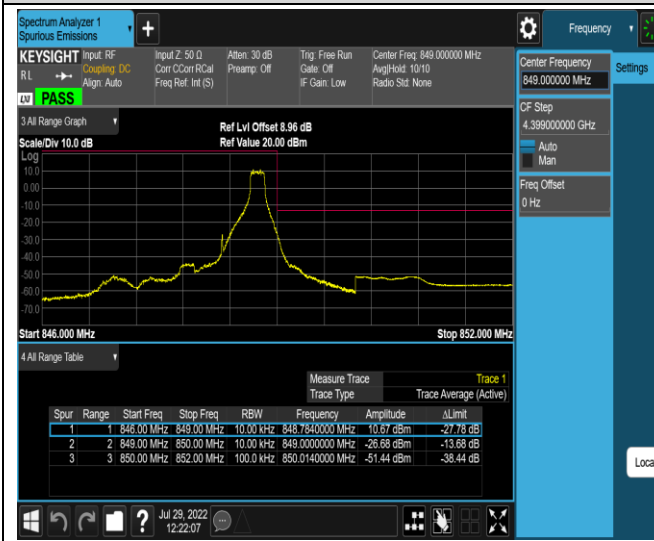

Band5-1.4MHz-QPSK-20407-1RB#0

Band5-1.4MHz-QPSK-20407-1RB#5

Band5-1.4MHz-QPSK-20407-6RB#0

Band5-1.4MHz-QPSK-20643-1RB#0

Band5-1.4MHz-QPSK-20643-1RB#5

Band5-1.4MHz-QPSK-20643-6RB#0

Band5-1.4MHz-16QAM-20407-1RB#0