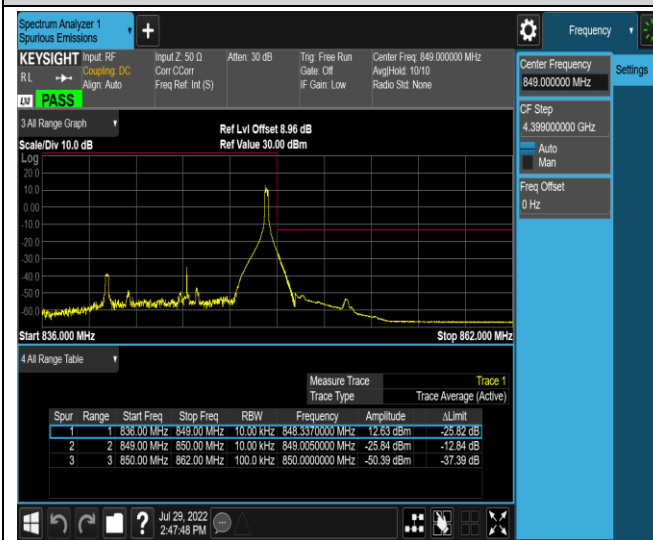

Band5-10MHz-16QAM-20600-1RB#49

Band7-5MHz-QPSK-20775-1RB#0