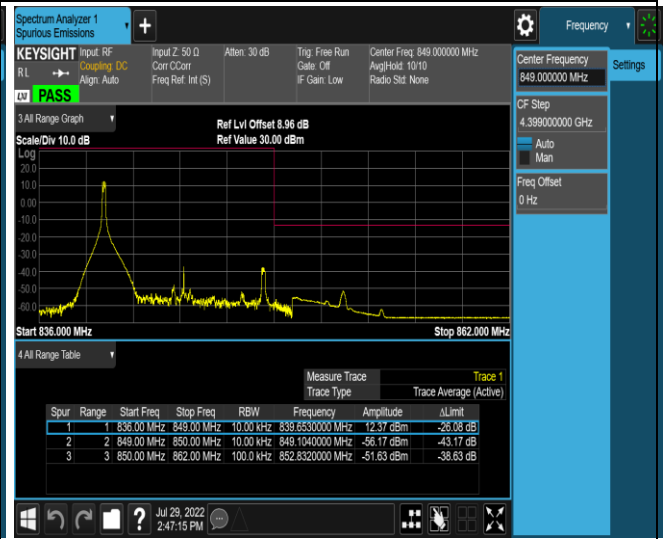

Band5-10MHz-16QAM-20600-1RB#0

Band5-10MHz-16QAM-20600-50RB#0