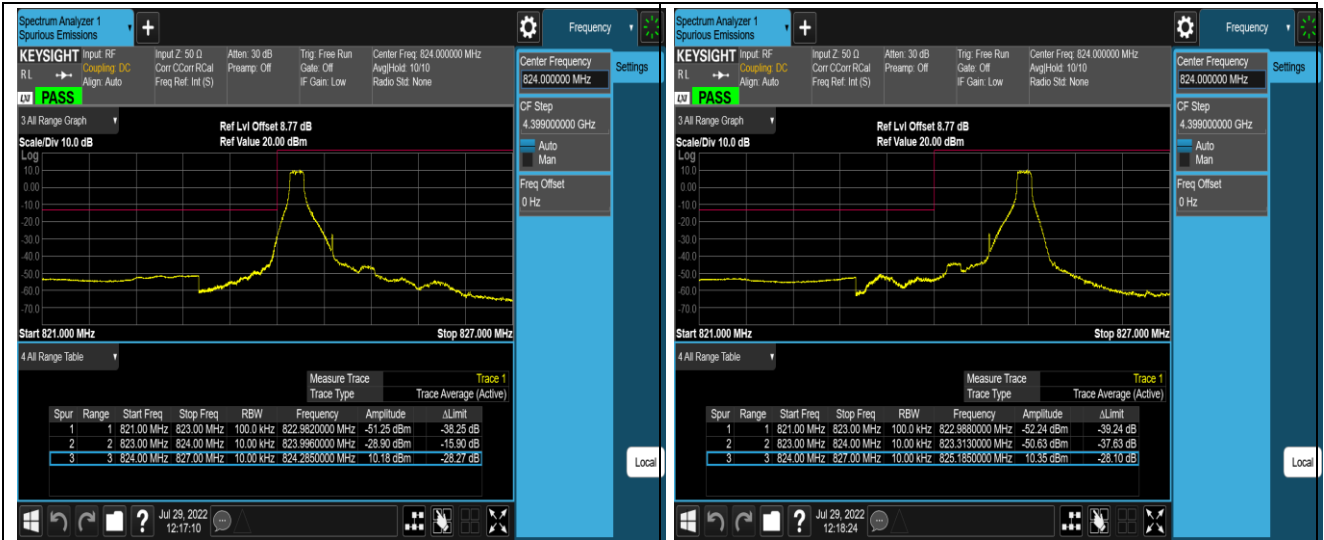

Band5-1.4MHz-QPSK-20407-1RB#0

Band5-1.4MHz-QPSK-20407-1RB#5

Band5-1.4MHz-QPSK-20407-6RB#0

Band5-1.4MHz-QPSK-20643-1RB#0