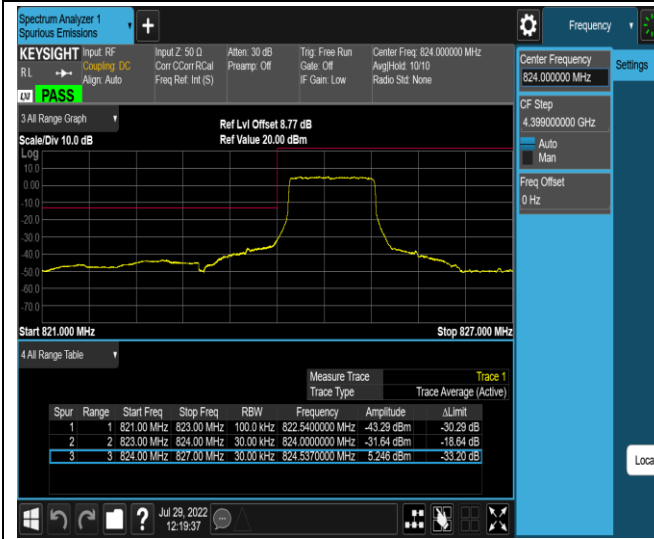

Band5-1.4MHz-QPSK-20407-1RB#0

Band5-1.4MHz-QPSK-20407-1RB#5

Band5-1.4MHz-QPSK-20407-6RB#0

Band5-1.4MHz-QPSK-20643-1RB#0

Band5-1.4MHz-QPSK-20643-1RB#5

Band5-1.4MHz-QPSK-20643-6RB#0

Band5-1.4MHz-16QAM-20407-1RB#0