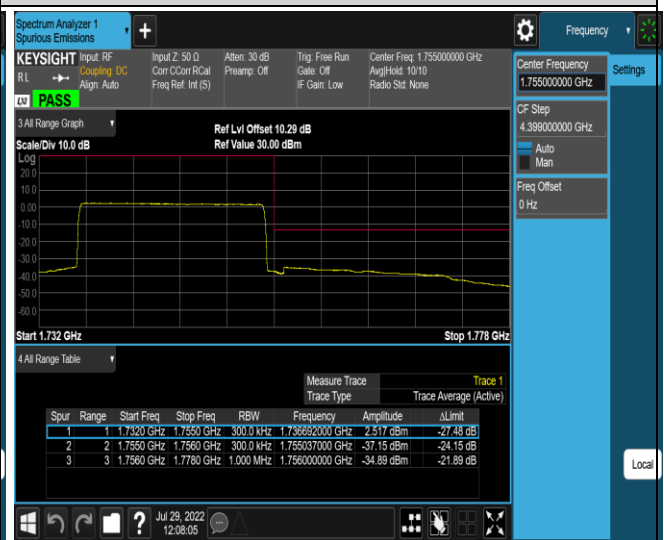

Band4-20MHz-QPSK-20300-100RB#0

Band4-20MHz-16QAM-20050-1RB#0

Band4-20MHz-16QAM-20050-1RB#99

Band4-20MHz-16QAM-20050-100RB#0

Band4-20MHz-16QAM-20300-1RB#0

Band4-20MHz-16QAM-20300-1RB#99

Band4-20MHz-16QAM-20300-100RB#0

Band5-1.4MHz-QPSK-20407-1RB#0

Band5-1.4MHz-QPSK-20407-1RB#5

Band5-1.4MHz-QPSK-20407-6RB#0

Band5-1.4MHz-QPSK-20643-1RB#0

Band5-1.4MHz-QPSK-20643-1RB#5

Band5-1.4MHz-QPSK-20643-6RB#0

Band5-1.4MHz-16QAM-20407-1RB#0