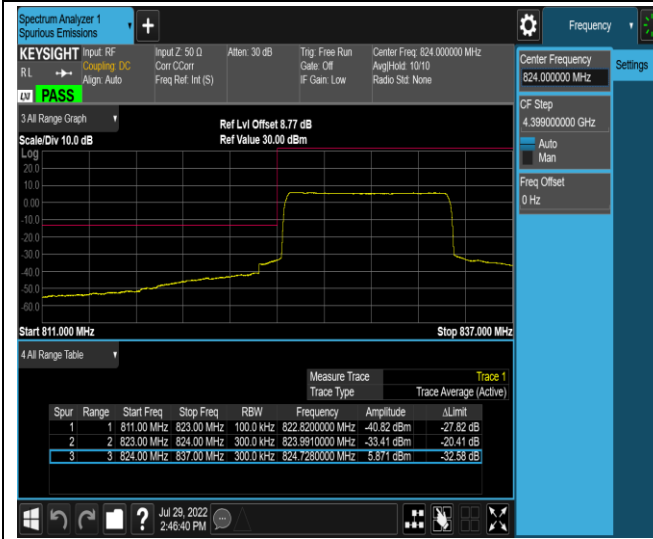

Band5-10MHz-16QAM-20450-50RB#0

Band5-10MHz-16QAM-20600-1RB#49