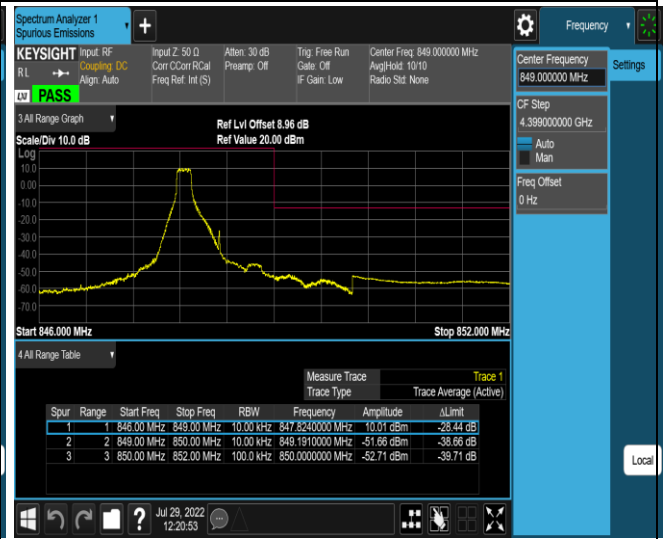

Band5-1.4MHz-QPSK-20407-1RB#0

Band5-1.4MHz-QPSK-20407-1RB#5

Band5-1.4MHz-QPSK-20407-6RB#0

Band5-1.4MHz-QPSK-20643-1RB#0

Band5-1.4MHz-QPSK-20643-1RB#5

Band5-1.4MHz-QPSK-20643-6RB#0

Band5-1.4MHz-16QAM-20407-1RB#0