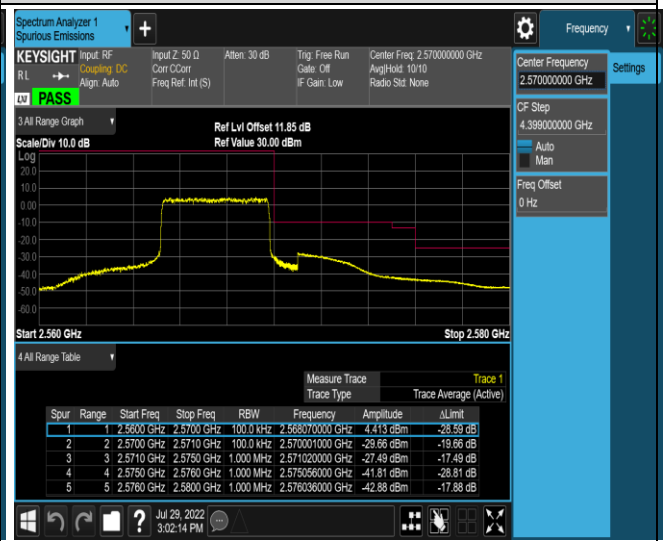

Band7-5MHz-QPSK-21425-25RB#0

Band7-5MHz-16QAM-20775-1RB#24