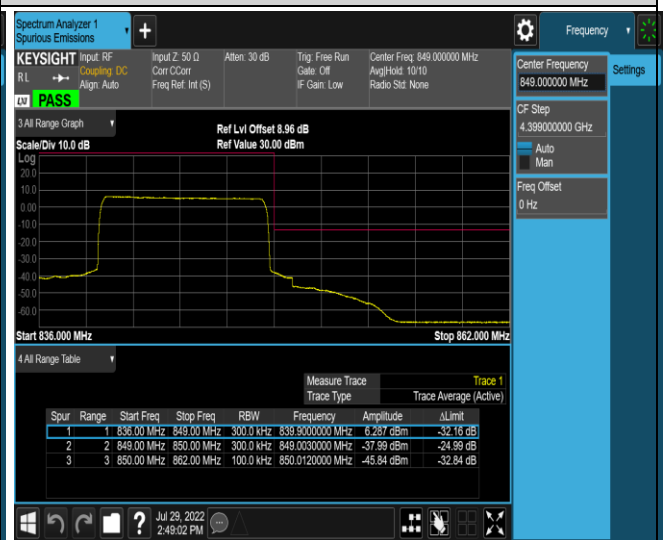

Band5-10MHz-16QAM-20600-50RB#0

Band7-5MHz-QPSK-20775-1RB#24