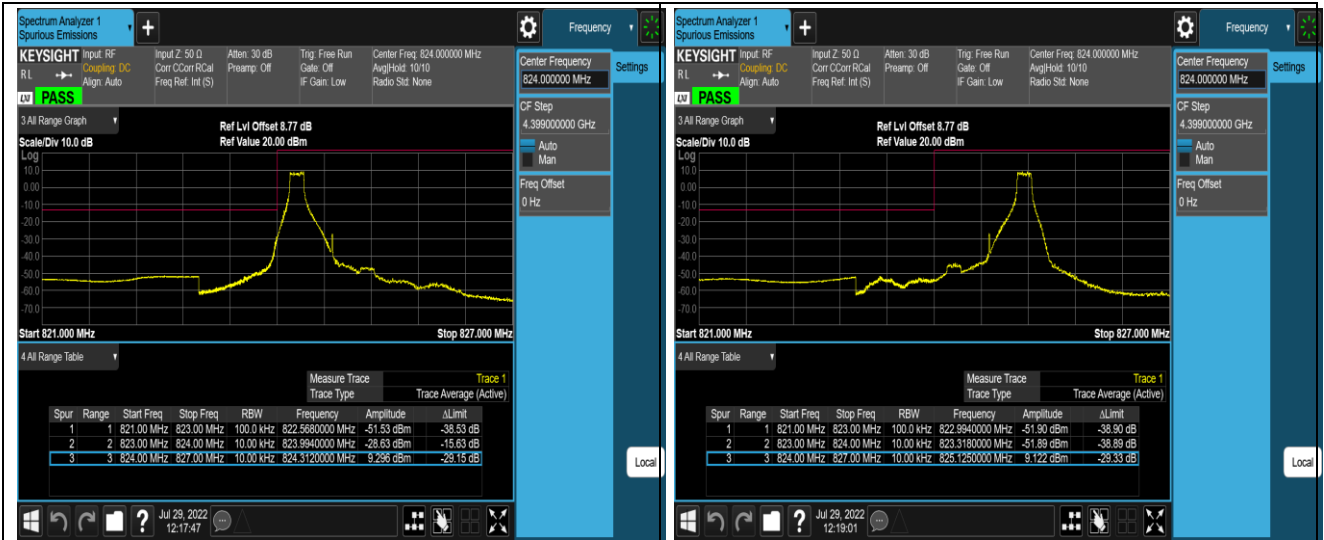

Band5-1.4MHz-16QAM-20407-1RB#0

Band5-1.4MHz-16QAM-20407-1RB#5

Band5-1.4MHz-16QAM-20407-6RB#0

Band5-1.4MHz-16QAM-20643-1RB#0