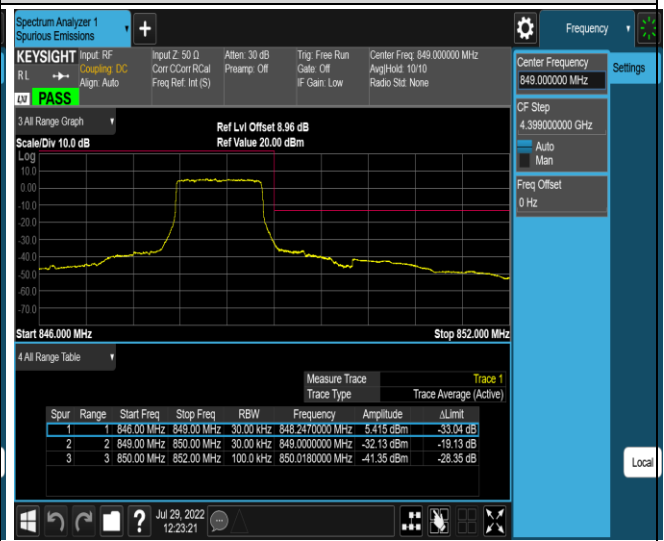

Band5-1.4MHz-QPSK-20407-1RB#0

Band5-1.4MHz-QPSK-20407-1RB#5

Band5-1.4MHz-QPSK-20407-6RB#0

Band5-1.4MHz-QPSK-20643-1RB#0

Band5-1.4MHz-QPSK-20643-1RB#5

Band5-1.4MHz-QPSK-20643-6RB#0

Band5-1.4MHz-16QAM-20407-1RB#0