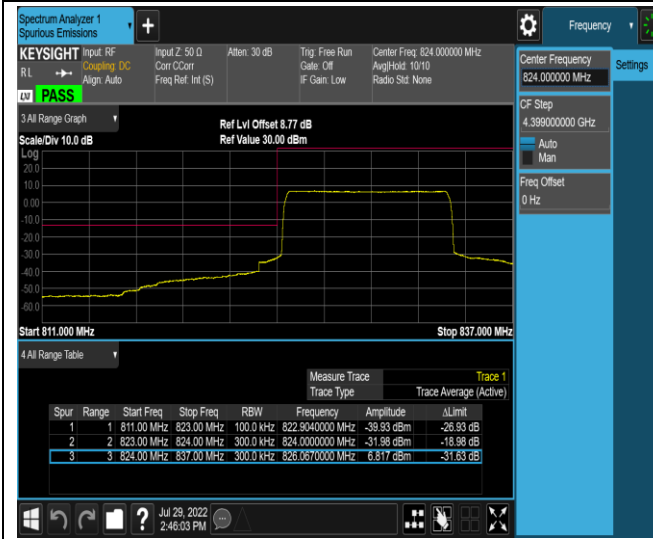

Band5-10MHz-QPSK-20450-50RB#0

Band5-10MHz-QPSK-20600-1RB#49