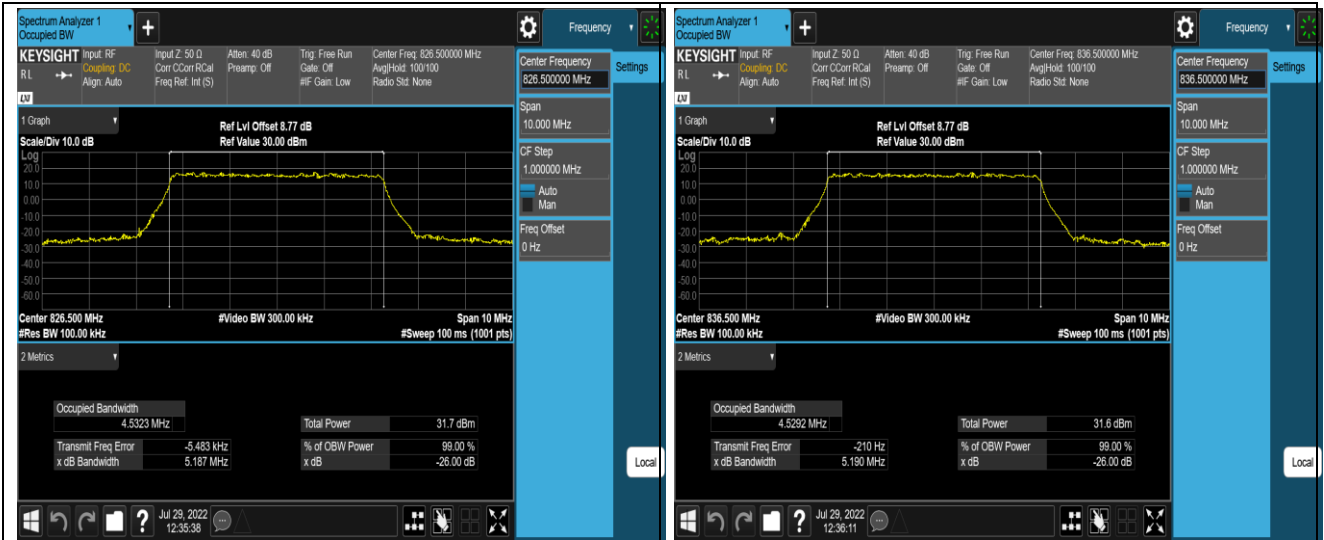

Band4-15MHz-16QAM-20025-75RB#0

Band4-15MHz-16QAM-20175-75RB#0

Band4-15MHz-16QAM-20325-75RB#0

Band4-20MHz-QPSK-20050-100RB#0

Band4-20MHz-QPSK-20175-100RB#0

Band5-5MHz-QPSK-20625-25RB#0

Band5-5MHz-16QAM-20425-25RB#0