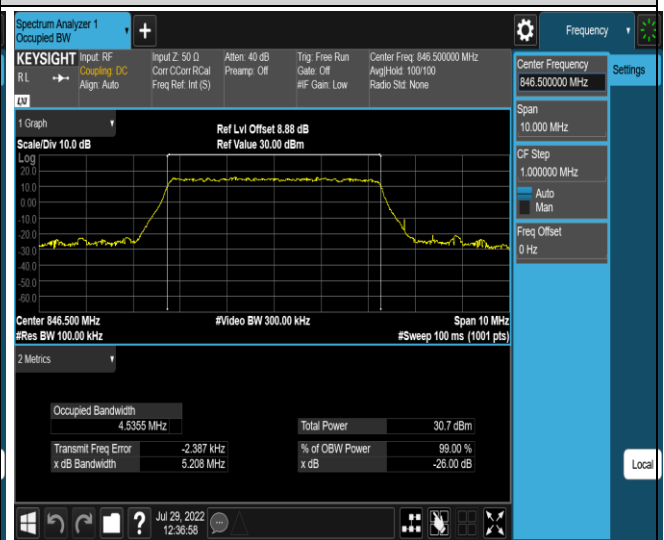

Band5-5MHz-16QAM-20625-25RB#0

Band5-10MHz-QPSK-20525-50RB#0