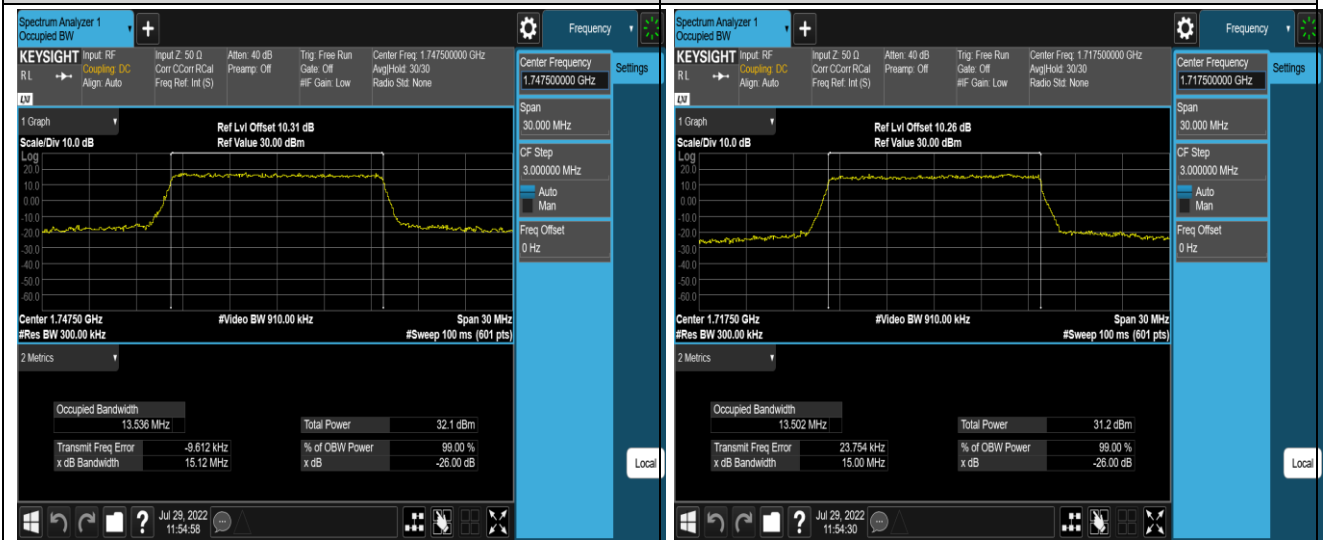

Band4-10MHz-QPSK-20350-50RB#0

Band4-10MHz-16QAM-20000-50RB#0

Band4-10MHz-16QAM-20175-50RB#0

Band4-10MHz-16QAM-20350-50RB#0

Band4-15MHz-QPSK-20025-75RB#0

Band4-15MHz-QPSK-20175-75RB#0

Band4-15MHz-QPSK-20325-75RB#0

Band4-15MHz-16QAM-20025-75RB#0

Band4-15MHz-16QAM-20175-75RB#0

Band4-15MHz-16QAM-20325-75RB#0

Band4-20MHz-QPSK-20050-100RB#0

Band4-20MHz-QPSK-20175-100RB#0

Band5-5MHz-QPSK-20625-25RB#0

Band5-5MHz-16QAM-20425-25RB#0