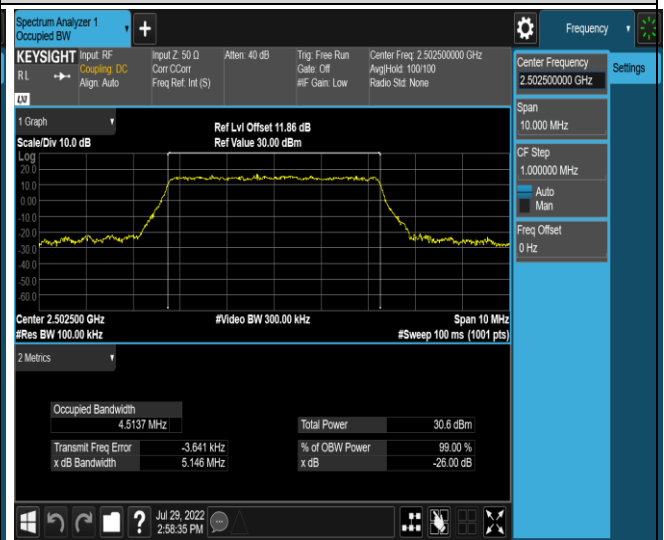

Band5-5MHz-16QAM-20525-25RB#0

Band5-5MHz-16QAM-20625-25RB#0

Band5-10MHz-QPSK-20450-50RB#0

Band5-10MHz-QPSK-20525-50RB#0

Band7-5MHz-QPSK-21425-25RB#0

Band7-5MHz-16QAM-20775-25RB#0

Band7-5MHz-16QAM-21100-25RB#0