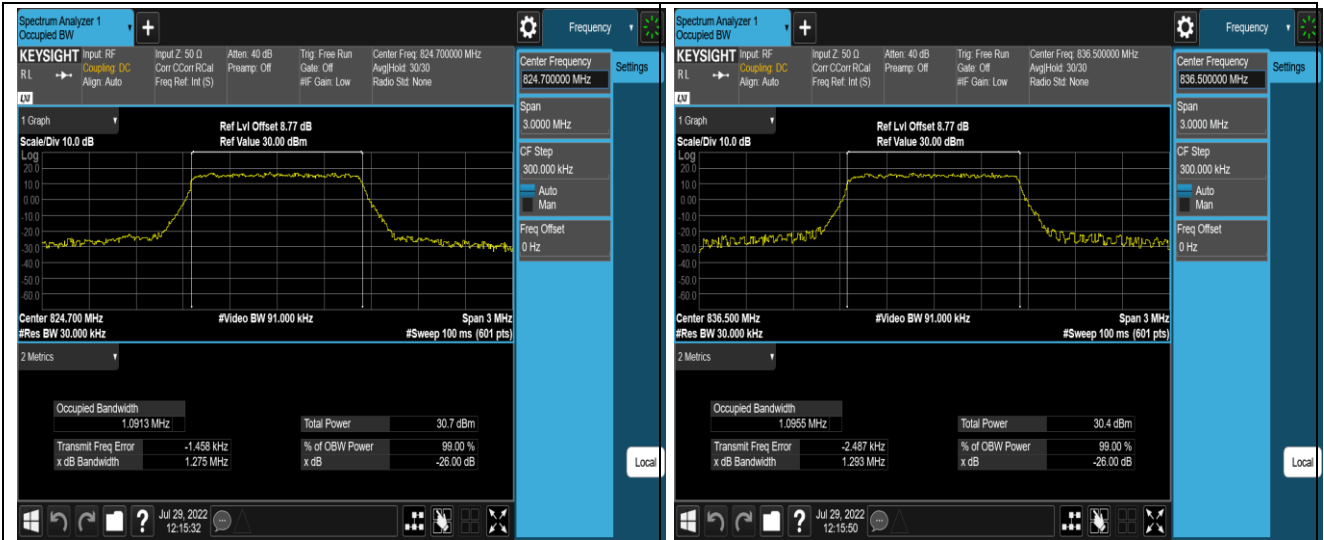

Band4-15MHz-16QAM-20025-75RB#0

Band4-15MHz-16QAM-20175-75RB#0

Band4-15MHz-16QAM-20325-75RB#0

Band4-20MHz-QPSK-20050-100RB#0

Band4-20MHz-QPSK-20175-100RB#0

Band5-5MHz-QPSK-20625-25RB#0

Band5-5MHz-16QAM-20425-25RB#0