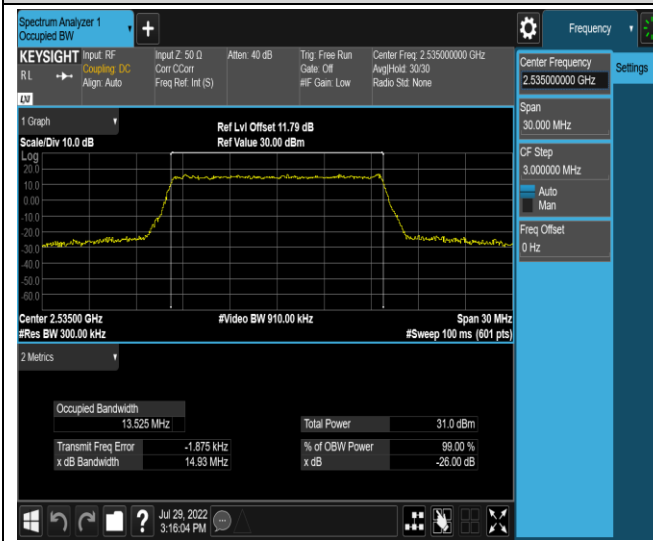

Band7-15MHz-16QAM-21100-75RB#0

Band7-20MHz-QPSK-20850-100RB#0