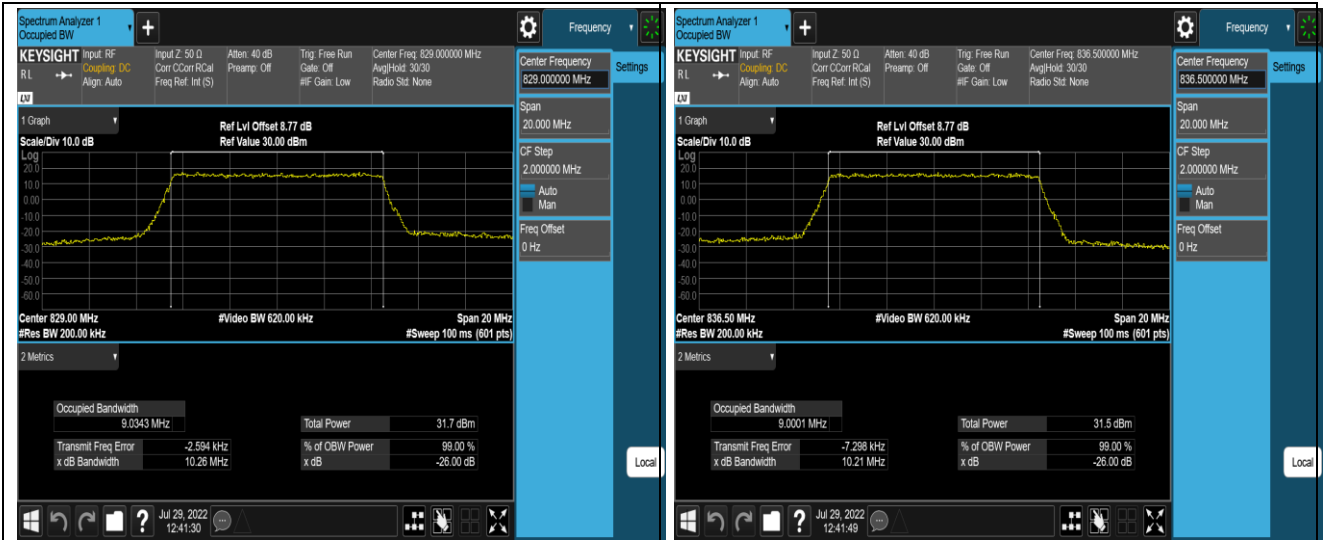

Band5-10MHz-QPSK-20450-50RB#0

Band5-10MHz-QPSK-20525-50RB#0