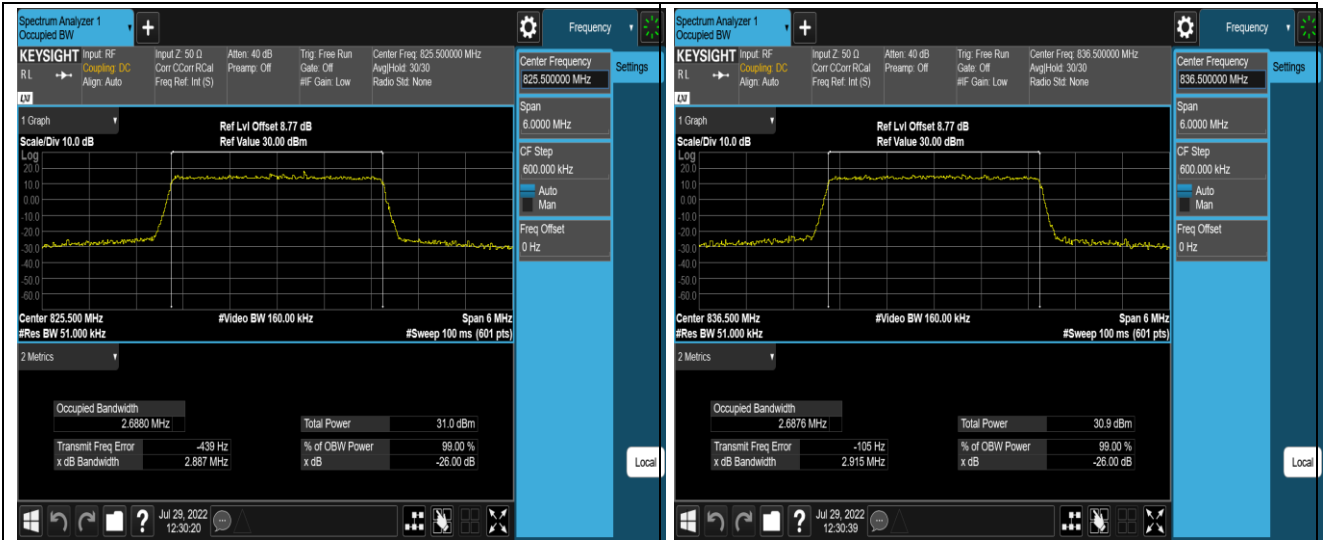

Band4-15MHz-16QAM-20025-75RB#0

Band4-15MHz-16QAM-20175-75RB#0

Band4-15MHz-16QAM-20325-75RB#0

Band4-20MHz-QPSK-20050-100RB#0

Band4-20MHz-QPSK-20175-100RB#0

Band5-5MHz-QPSK-20625-25RB#0

Band5-5MHz-16QAM-20425-25RB#0