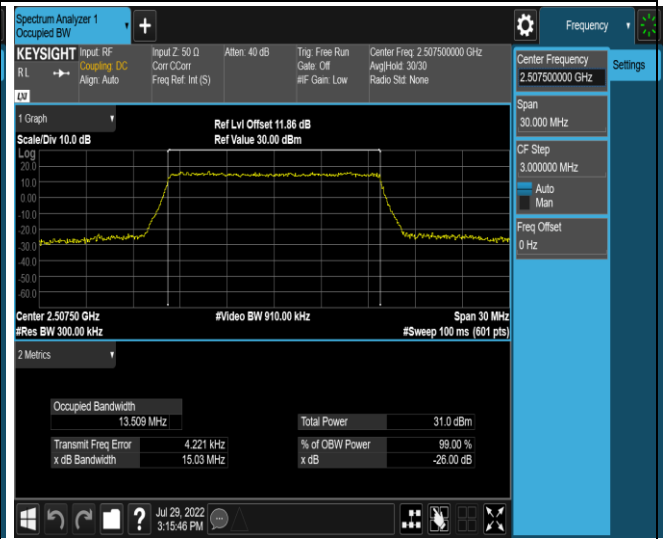

Band7-15MHz-16QAM-20825-75RB#0

Band7-15MHz-16QAM-21375-75RB#0