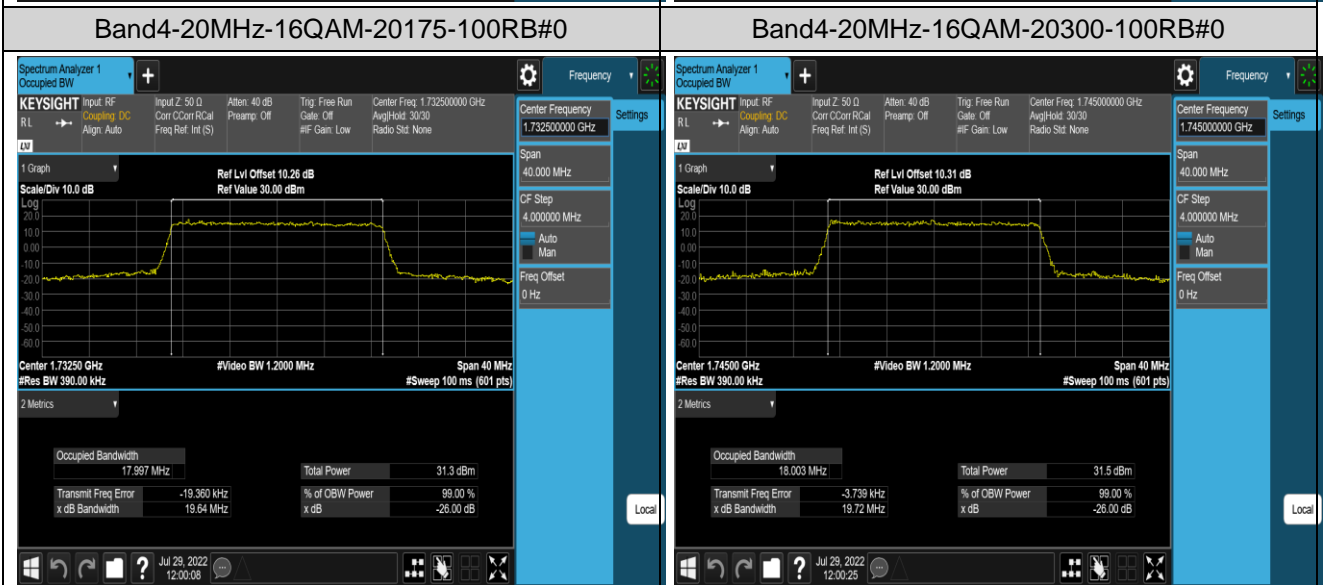

Band4-15MHz-16QAM-20025-75RB#0

Band4-15MHz-16QAM-20175-75RB#0

Band4-15MHz-16QAM-20325-75RB#0

Band4-20MHz-QPSK-20050-100RB#0

Band4-20MHz-QPSK-20175-100RB#0

Band5-5MHz-QPSK-20625-25RB#0

Band5-5MHz-16QAM-20425-25RB#0