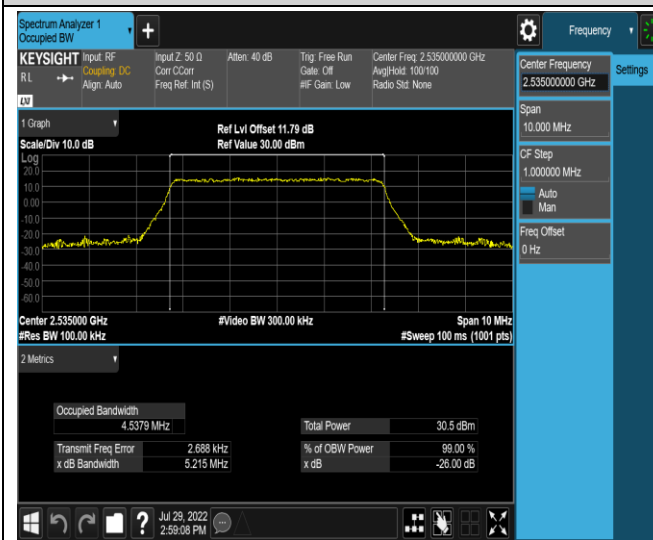

Band7-5MHz-16QAM-21100-25RB#0

Band7-10MHz-QPSK-20800-50RB#0