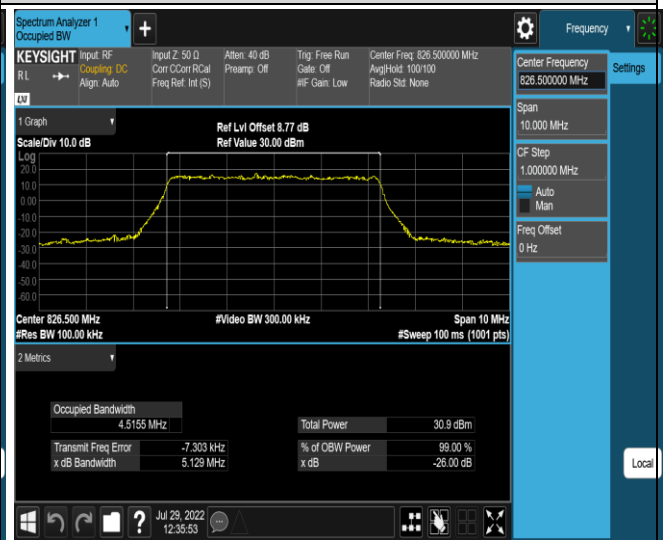

Band4-15MHz-16QAM-20025-75RB#0

Band4-15MHz-16QAM-20175-75RB#0

Band4-15MHz-16QAM-20325-75RB#0

Band4-20MHz-QPSK-20050-100RB#0

Band4-20MHz-QPSK-20175-100RB#0

Band5-5MHz-QPSK-20625-25RB#0

Band5-5MHz-16QAM-20425-25RB#0