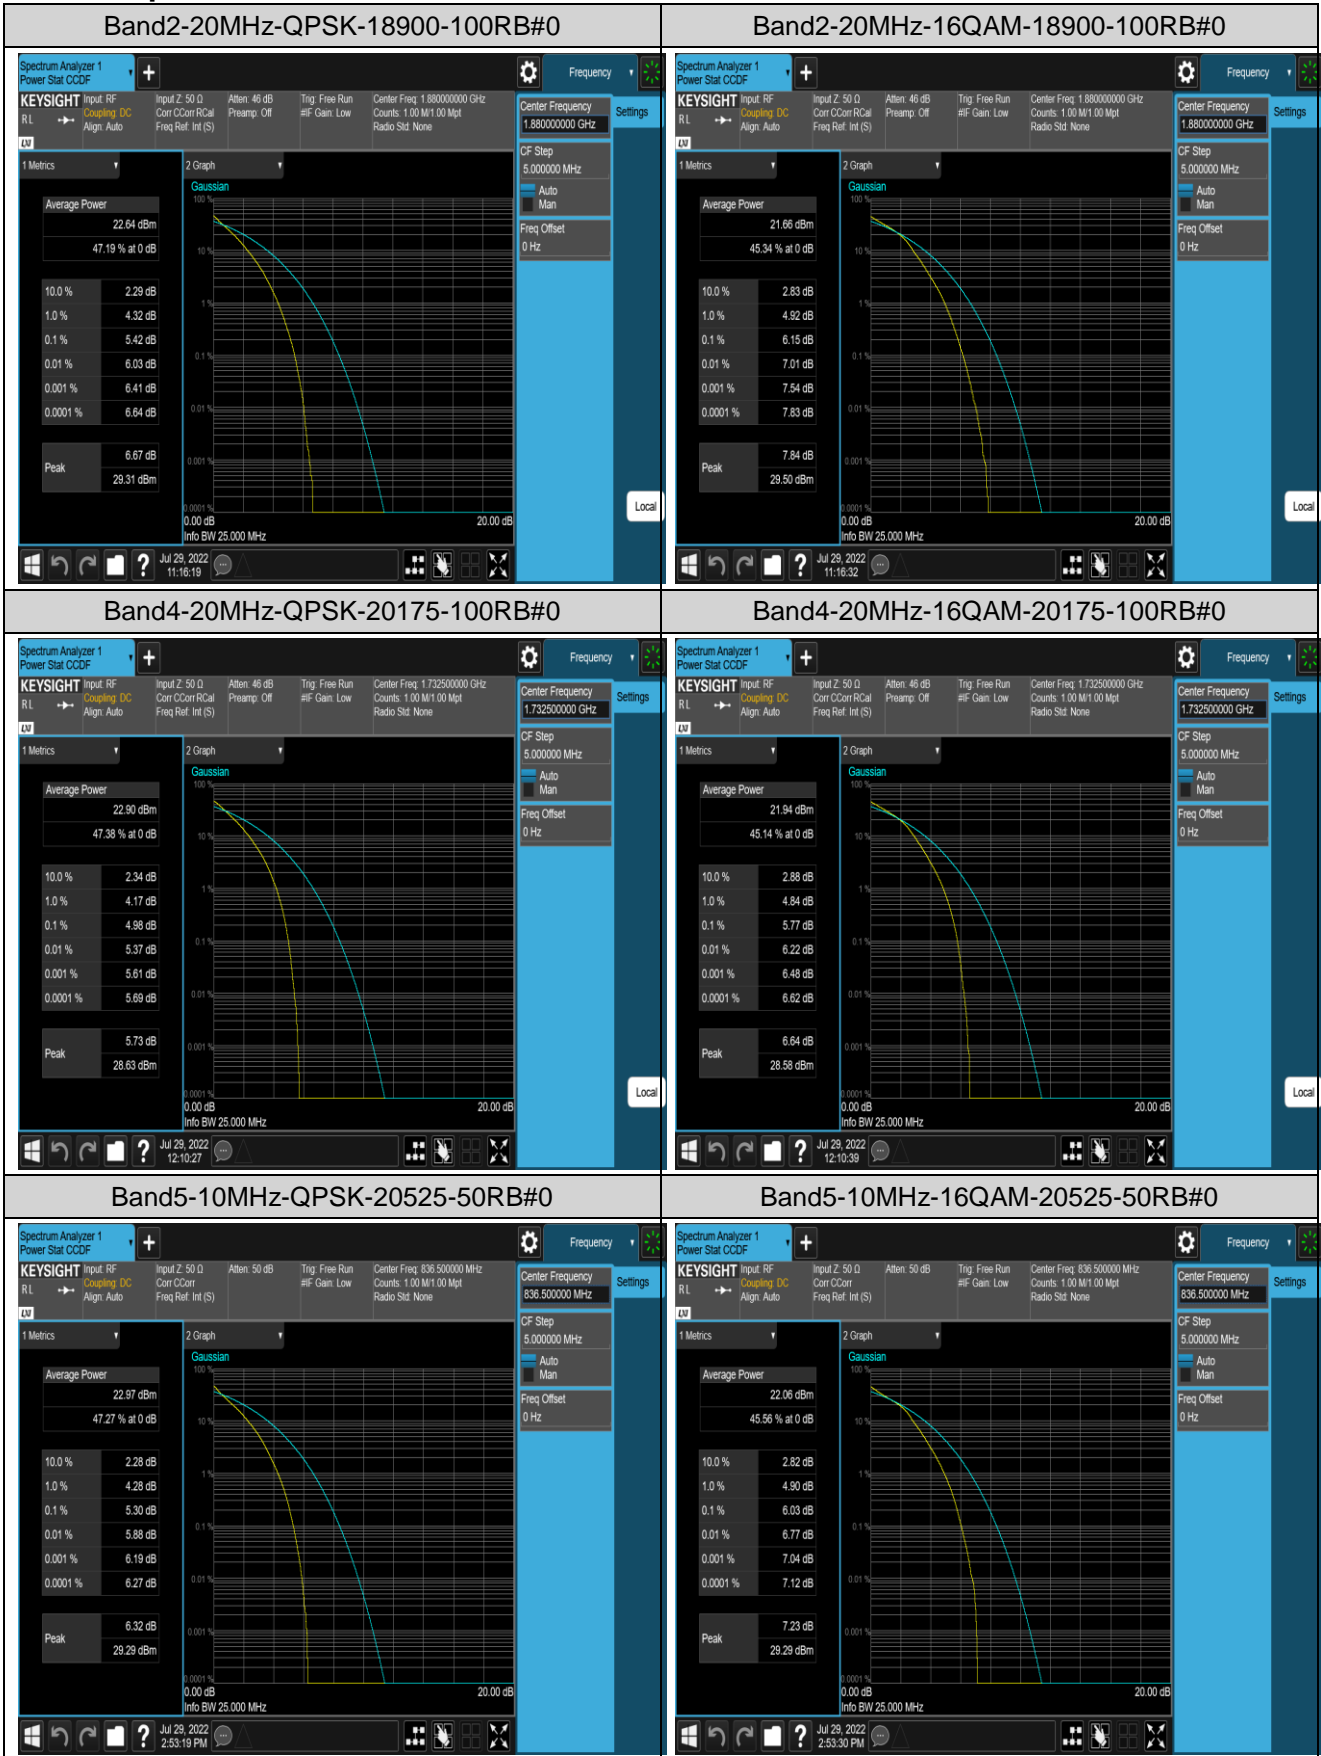

Test Graphs