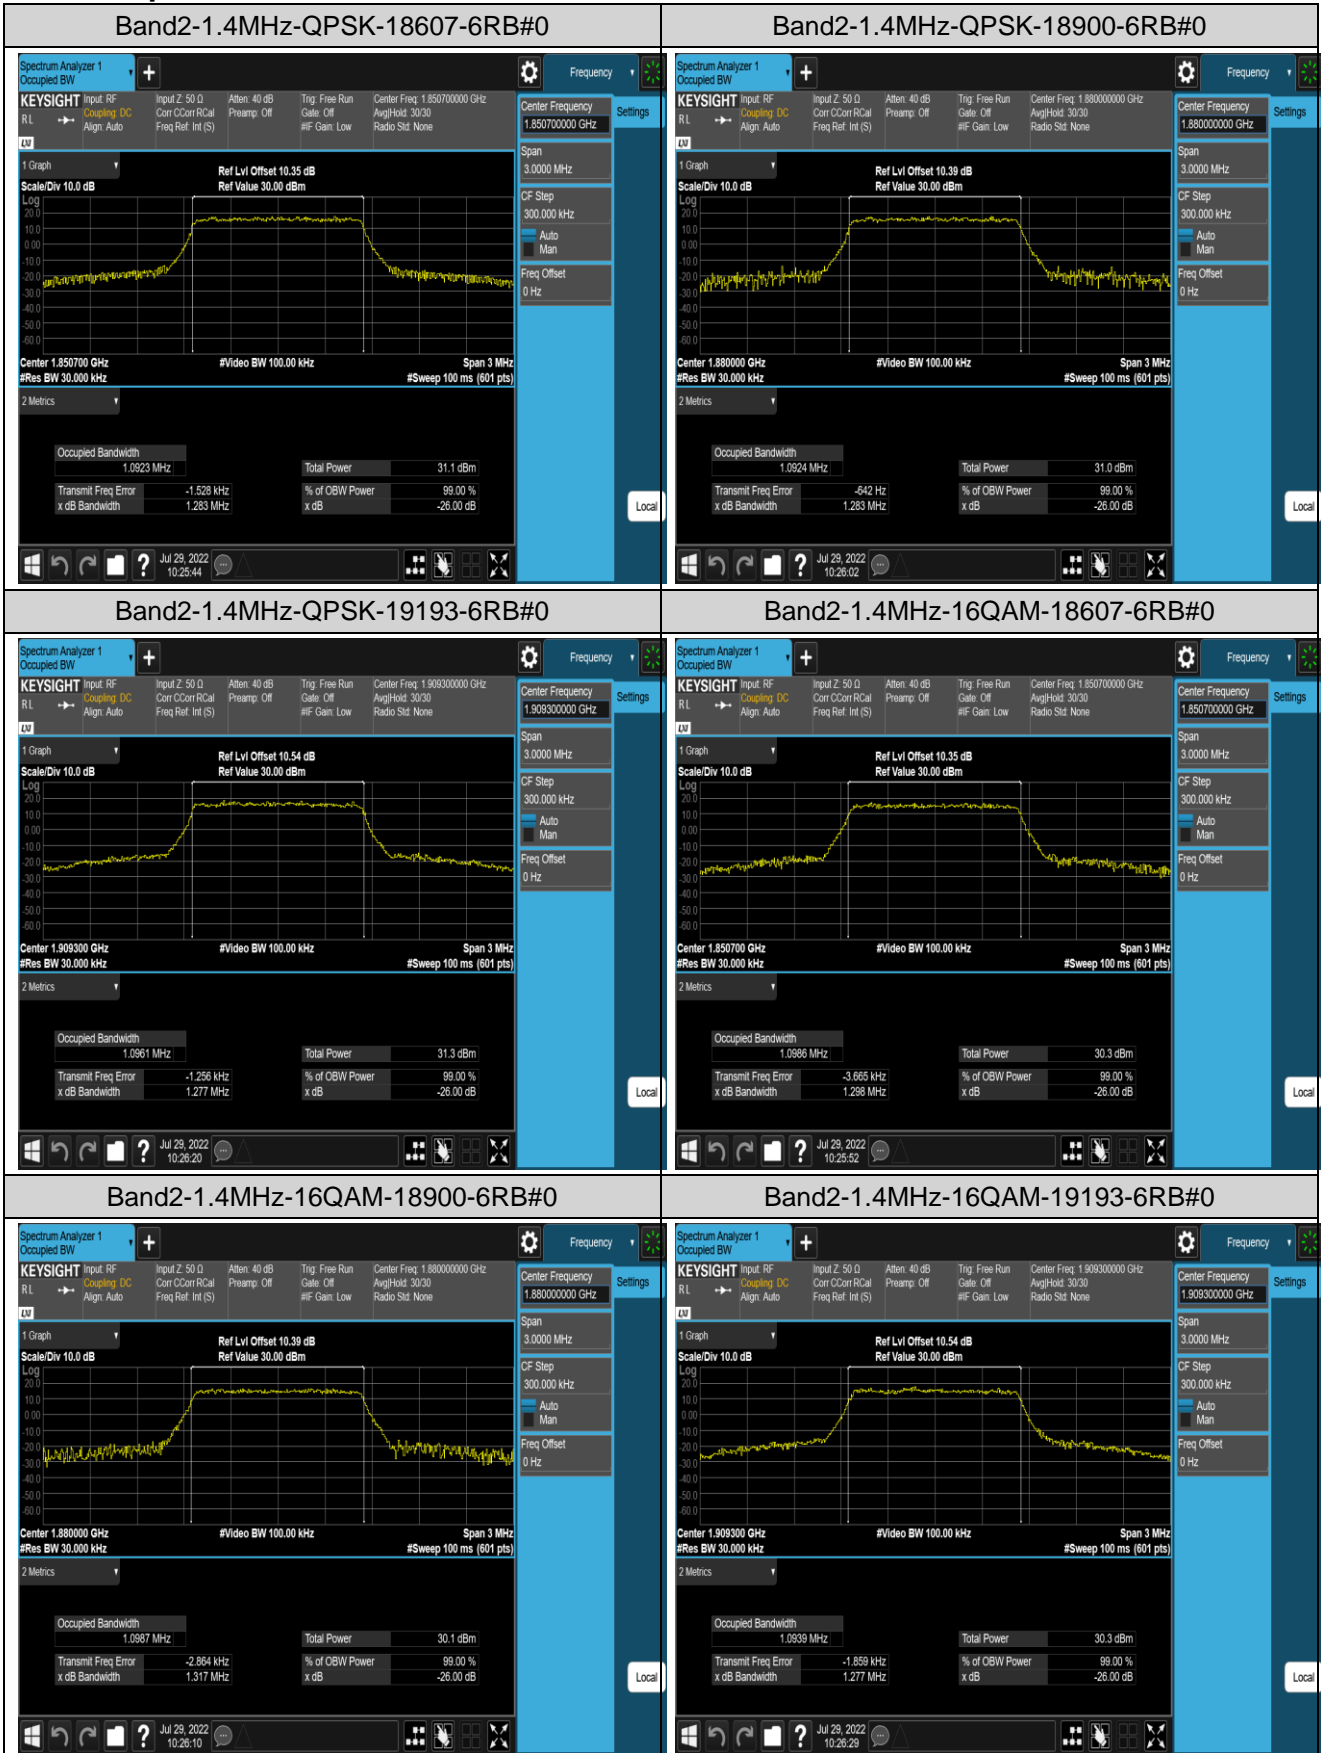

Test Graphs