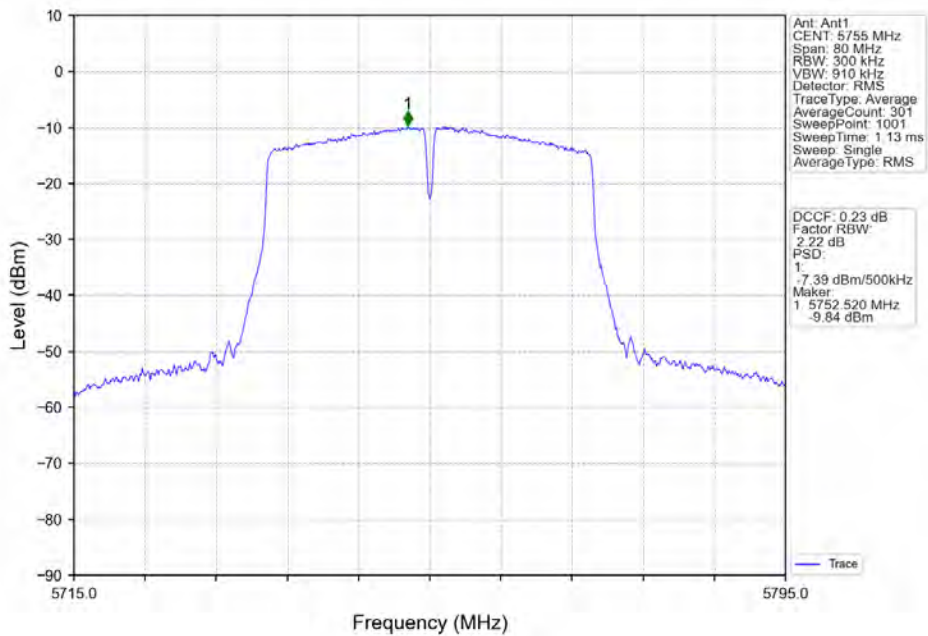

802.11ax(HEW40)_LCH_5755MHz_RU484_Left_Ant1_NTNV

802.11ax(HEW40)_HCH_5795MHz_RU484_Left_Ant1_NTNV

802.11ax(HEW80)_MCH_5775MHz_RU996_Left_Ant1_NTNV

5. Frequency Stability

5.1 Ant1

5.1.1 Test Result

Ant1										
Mode	TX Type	Frequency (MHz)	RU	RU Pos	Temperature (°C)	Voltage (VAC)	Measured Frequency (MHz)	Limit (MHz)	Verdict	
802.11a	SISO	5180	/	/	20	102	5179.960	5150 to 5250	Pass	
						120	5179.980	5150 to 5250	Pass	
						138	5179.920	5150 to 5250	Pass	
					-30	120	5179.980	5150 to 5250	Pass	
						-20	120	5179.900	5150 to 5250	Pass
							120	5179.980	5150 to 5250	Pass
					0	120	5179.940	5150 to 5250	Pass	
						120	5179.860	5150 to 5250	Pass	
					30	120	5179.960	5150 to 5250	Pass	
					40	120	5180.000	5150 to 5250	Pass	
					50	120	5180.000	5150 to 5250	Pass	
					5200	/	/	20	102	5199.920
		120	5199.980	5150 to 5250					Pass	
		138	5199.960	5150 to 5250					Pass	
		-30	120	5200.000				5150 to 5250	Pass	
			-20	120				5200.000	5150 to 5250	Pass
				120				5199.880	5150 to 5250	Pass
		0	120	5199.960				5150 to 5250	Pass	
			120	5200.000				5150 to 5250	Pass	
		30	120	5200.020				5150 to 5250	Pass	
		40	120	5199.960				5150 to 5250	Pass	
		50	120	5200.000				5150 to 5250	Pass	
		5240	/	/				20	102	5239.960
					120	5239.940	5150 to 5250		Pass	
					138	5240.040	5150 to 5250		Pass	
					-30	120	5239.940	5150 to 5250	Pass	
						-20	120	5240.000	5150 to 5250	Pass
							120	5239.980	5150 to 5250	Pass
					0	120	5239.960	5150 to 5250	Pass	
						120	5240.040	5150 to 5250	Pass	
					30	120	5240.000	5150 to 5250	Pass	
					40	120	5239.960	5150 to 5250	Pass	
					50	120	5239.800	5150 to 5250	Pass	
					5745	/	/	20	102	5745.000
		120	5744.980	5725 to 5850					Pass	
		138	5744.840	5725 to 5850					Pass	
-30	120	5744.980	5725 to 5850	Pass						
	-20	120	5744.960	5725 to 5850				Pass		
		120	5744.940	5725 to 5850				Pass		
0	120	5744.980	5725 to 5850	Pass						