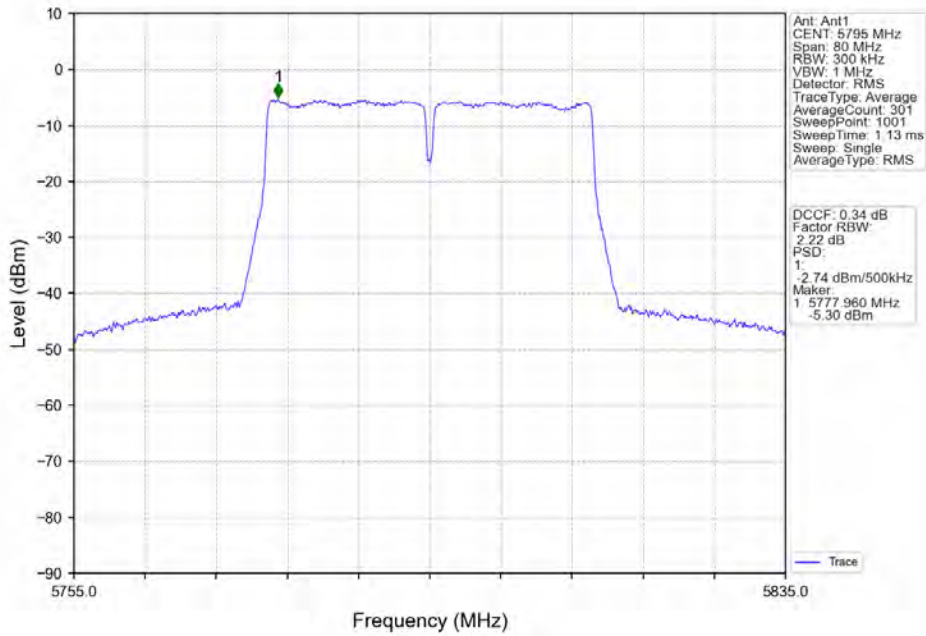

802.11ac(VHT40)_HCH_5795MHz_Ant1_NTNV