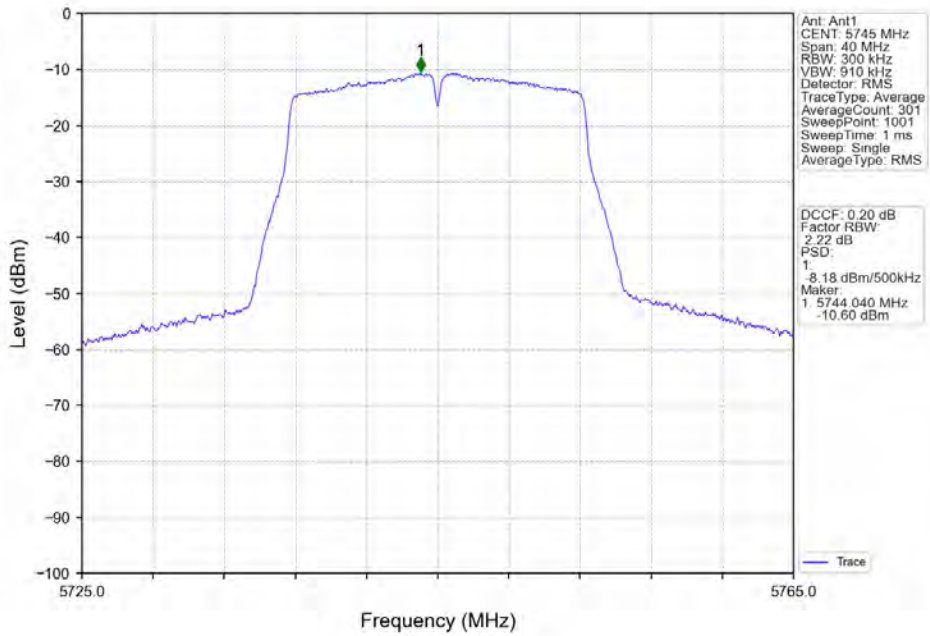

802.11ax(HEW20)_LCH_5745MHz_RU242_Left_Ant1_NTNV