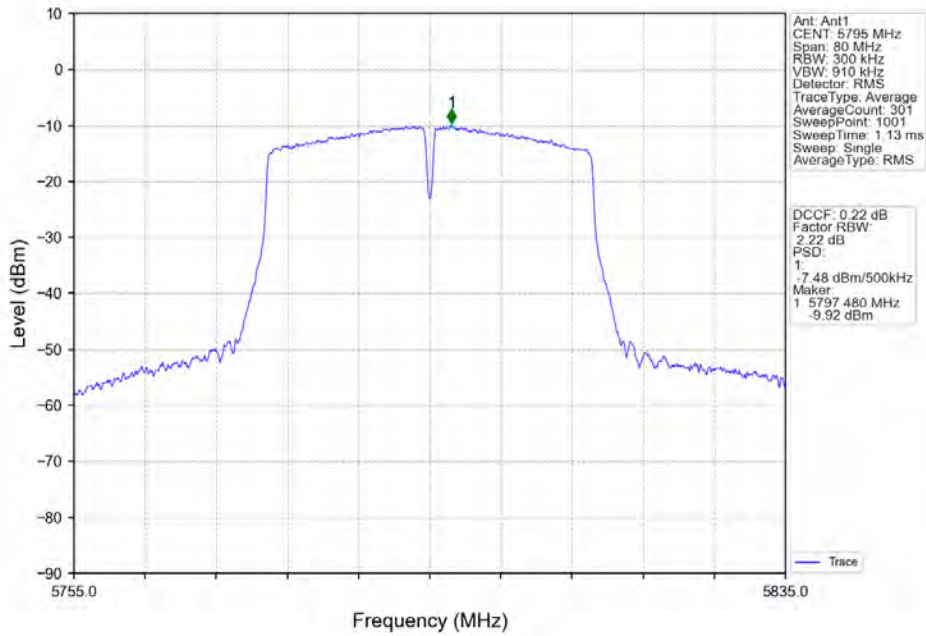

802.11ax(HEW40)_LCH_5755MHz_RU484_Left_Ant1_NTNV

802.11ax(HEW40)_HCH_5795MHz_RU484_Left_Ant1_NTNV

802.11ax(HEW80)_MCH_5775MHz_RU996_Left_Ant1_NTNV

5. Frequency Stability

5.1 Ant1

5.1.1 Test Result

Ant1										
Mode	TX Type	Frequency (MHz)	RU	RU Pos	Temperature (°C)	Voltage (VAC)	Measured Frequency (MHz)	Limit (MHz)	Verdict	
802.11a	SISO	5180	/	/	20	102	5179.960	5150 to 5250	Pass	
						120	5179.980	5150 to 5250	Pass	
						138	5179.920	5150 to 5250	Pass	
					-30	120	5179.980	5150 to 5250	Pass	
						-20	120	5179.900	5150 to 5250	Pass
							120	5179.980	5150 to 5250	Pass
					0	120	5179.940	5150 to 5250	Pass	
						120	5179.860	5150 to 5250	Pass	
					30	120	5179.960	5150 to 5250	Pass	
					40	120	5180.000	5150 to 5250	Pass	
					50	120	5180.000	5150 to 5250	Pass	
					5200	/	/	20	102	5199.920
		120	5199.980	5150 to 5250					Pass	
		138	5199.960	5150 to 5250					Pass	
		-30	120	5200.000				5150 to 5250	Pass	
			-20	120				5200.000	5150 to 5250	Pass
				120				5199.880	5150 to 5250	Pass
		0	120	5199.960				5150 to 5250	Pass	
			120	5200.000				5150 to 5250	Pass	
		30	120	5200.020				5150 to 5250	Pass	
		40	120	5199.960				5150 to 5250	Pass	
		50	120	5200.000				5150 to 5250	Pass	
		5240	/	/				20	102	5239.960
					120	5239.940	5150 to 5250		Pass	
					138	5240.040	5150 to 5250		Pass	
					-30	120	5239.940	5150 to 5250	Pass	
						-20	120	5240.000	5150 to 5250	Pass
							120	5239.980	5150 to 5250	Pass
					0	120	5239.960	5150 to 5250	Pass	
						120	5240.040	5150 to 5250	Pass	
					30	120	5240.000	5150 to 5250	Pass	
					40	120	5239.960	5150 to 5250	Pass	
					50	120	5239.800	5150 to 5250	Pass	
					5745	/	/	20	102	5745.000
		120	5744.980	5725 to 5850					Pass	
		138	5744.840	5725 to 5850					Pass	
-30	120	5744.980	5725 to 5850	Pass						
	-20	120	5744.960	5725 to 5850				Pass		
		120	5744.940	5725 to 5850				Pass		
0	120	5744.980	5725 to 5850	Pass						