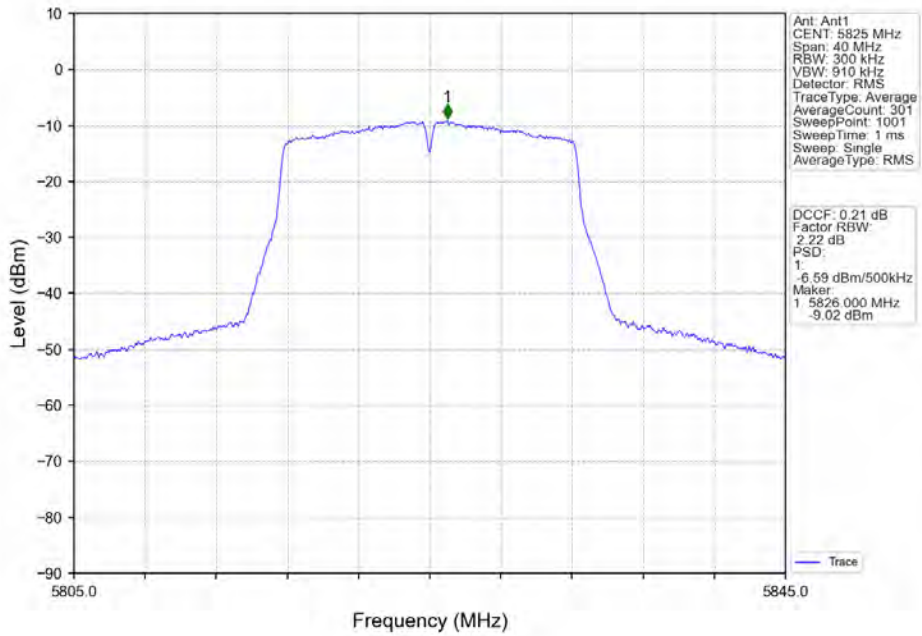

802.11ax(HEW40)_LCH_5755MHz_RU484_Left_Ant1_NTNV

802.11ax(HEW40)_HCH_5795MHz_RU484_Left_Ant1_NTNV

802.11ax(HEW80)_MCH_5775MHz_RU996_Left_Ant1_NTNV

5. Frequency Stability

5.1 Ant1

5.1.1 Test Result

Ant1										
Mode	TX Type	Frequency (MHz)	RU	RU Pos	Temperature (°C)	Voltage (VAC)	Measured Frequency (MHz)	Limit (MHz)	Verdict	
802.11a	SISO	5180	/	/	20	102	5179.960	5150 to 5250	Pass	
						120	5179.980	5150 to 5250	Pass	
						138	5179.920	5150 to 5250	Pass	
					-30	120	5179.980	5150 to 5250	Pass	
						-20	120	5179.900	5150 to 5250	Pass
							120	5179.980	5150 to 5250	Pass
					0	120	5179.940	5150 to 5250	Pass	
						120	5179.860	5150 to 5250	Pass	
					30	120	5179.960	5150 to 5250	Pass	
					40	120	5180.000	5150 to 5250	Pass	
					50	120	5180.000	5150 to 5250	Pass	
					5200	/	/	20	102	5199.920
		120	5199.980	5150 to 5250					Pass	
		138	5199.960	5150 to 5250					Pass	
		-30	120	5200.000				5150 to 5250	Pass	
			-20	120				5200.000	5150 to 5250	Pass
				120				5199.880	5150 to 5250	Pass
		0	120	5199.960				5150 to 5250	Pass	
			120	5200.000				5150 to 5250	Pass	
		30	120	5200.020				5150 to 5250	Pass	
		40	120	5199.960				5150 to 5250	Pass	
		50	120	5200.000				5150 to 5250	Pass	
		5240	/	/				20	102	5239.960
					120	5239.940	5150 to 5250		Pass	
					138	5240.040	5150 to 5250		Pass	
					-30	120	5239.940	5150 to 5250	Pass	
						-20	120	5240.000	5150 to 5250	Pass
							120	5239.980	5150 to 5250	Pass
					0	120	5239.960	5150 to 5250	Pass	
						120	5240.040	5150 to 5250	Pass	
					30	120	5240.000	5150 to 5250	Pass	
					40	120	5239.960	5150 to 5250	Pass	
					50	120	5239.800	5150 to 5250	Pass	
					5745	/	/	20	102	5745.000
		120	5744.980	5725 to 5850					Pass	
		138	5744.840	5725 to 5850					Pass	
-30	120	5744.980	5725 to 5850	Pass						
	-20	120	5744.960	5725 to 5850				Pass		
		120	5744.940	5725 to 5850				Pass		
0	120	5744.980	5725 to 5850	Pass						