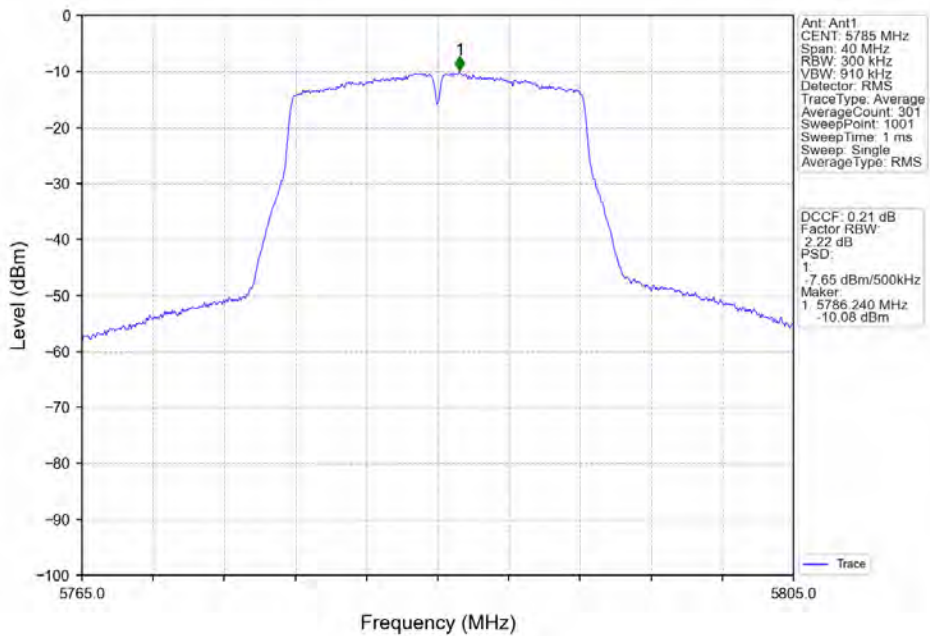

802.11ax(HEW20)_MCH_5785MHz_RU242_Left_Ant1_NTNV