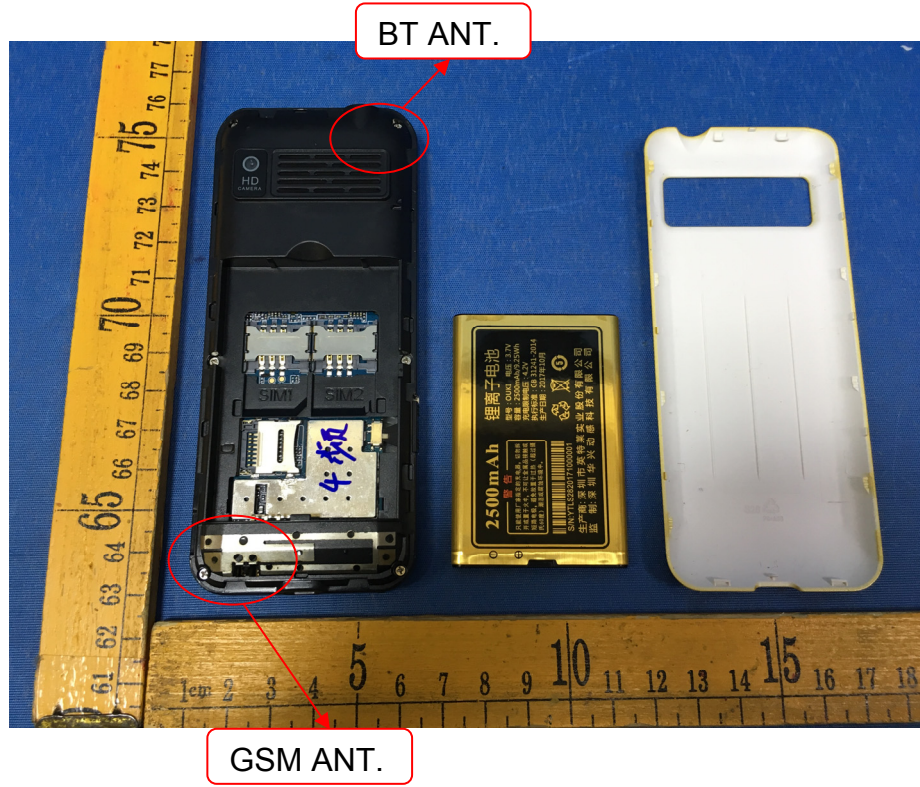

EUT – Internal View Model L1 FCC ID: 2ANMU-L1

Appendix WTS17S1297538E\_Photo

Appendix WTS17S1297538E\_Photo

Appendix WTS17S1297538E\_Photo

====End=====