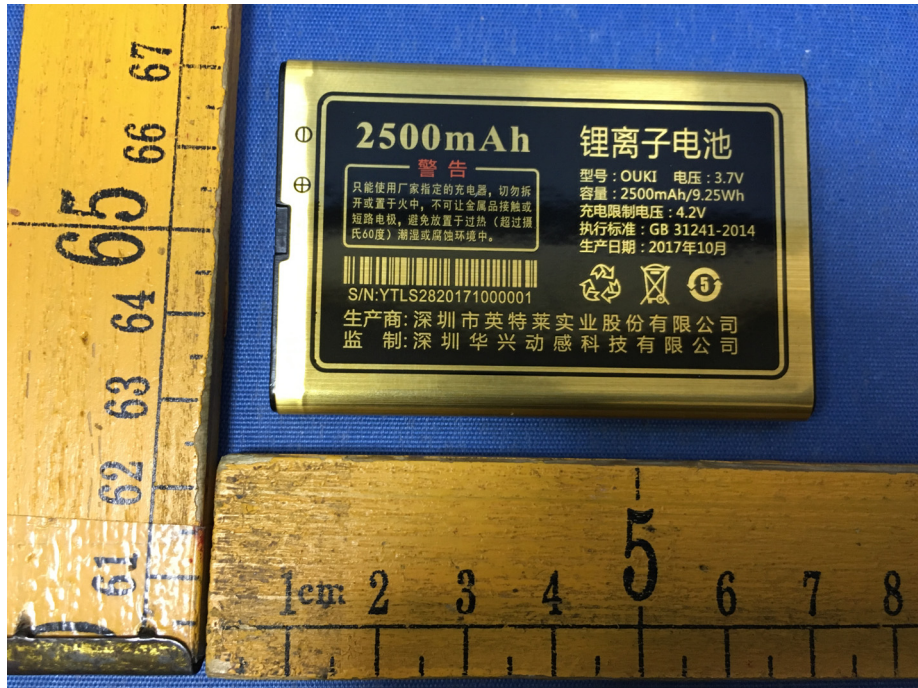

EUT – Internal View Model L1 FCC ID: 2ANMU-L1

Appendix WTS17S1297538E\_Photo

Appendix WTS17S1297538E\_Photo

Appendix WTS17S1297538E\_Photo

====End=====