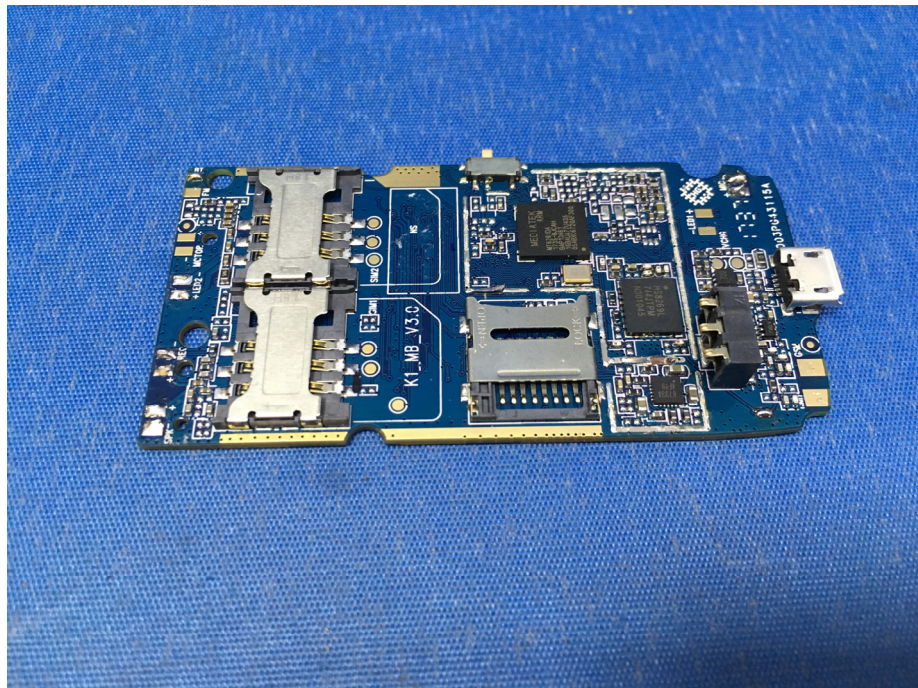

EUT – Internal View Model L1 FCC ID: 2ANMU-L1

Appendix WTS17S1297538E\_Photo

Appendix WTS17S1297538E\_Photo

Appendix WTS17S1297538E\_Photo

====End=====