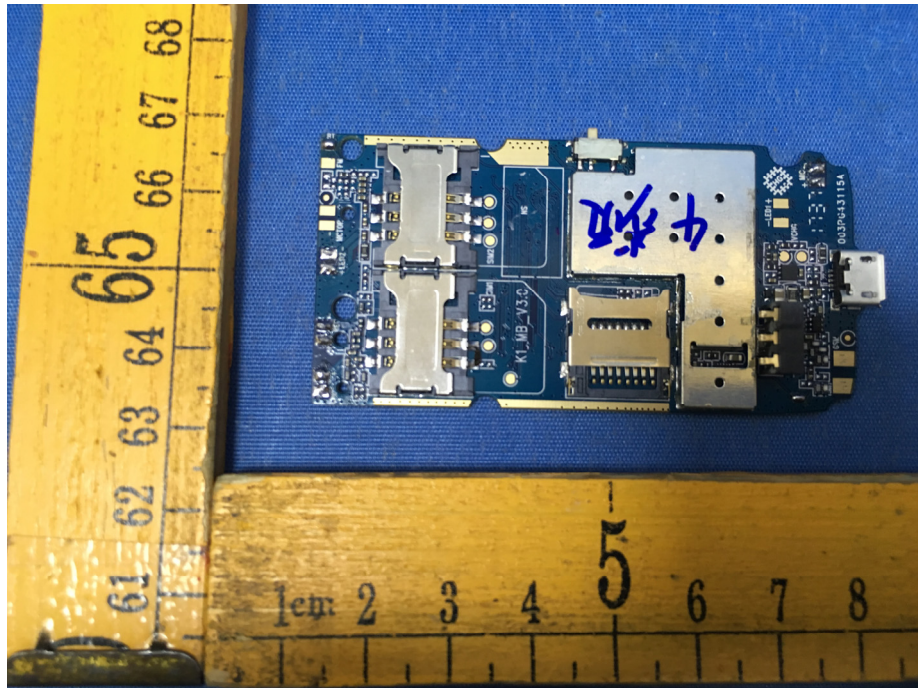

EUT – Internal View Model L1 FCC ID: 2ANMU-L1

Appendix WTS17S1297538E\_Photo

Appendix WTS17S1297538E\_Photo

Appendix WTS17S1297538E\_Photo

====End=====