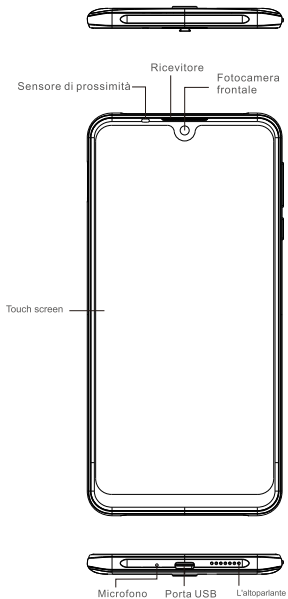

Visão geral