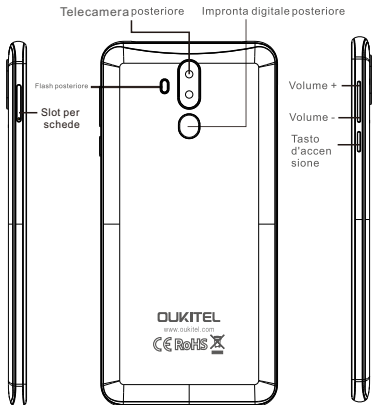

Visão geral