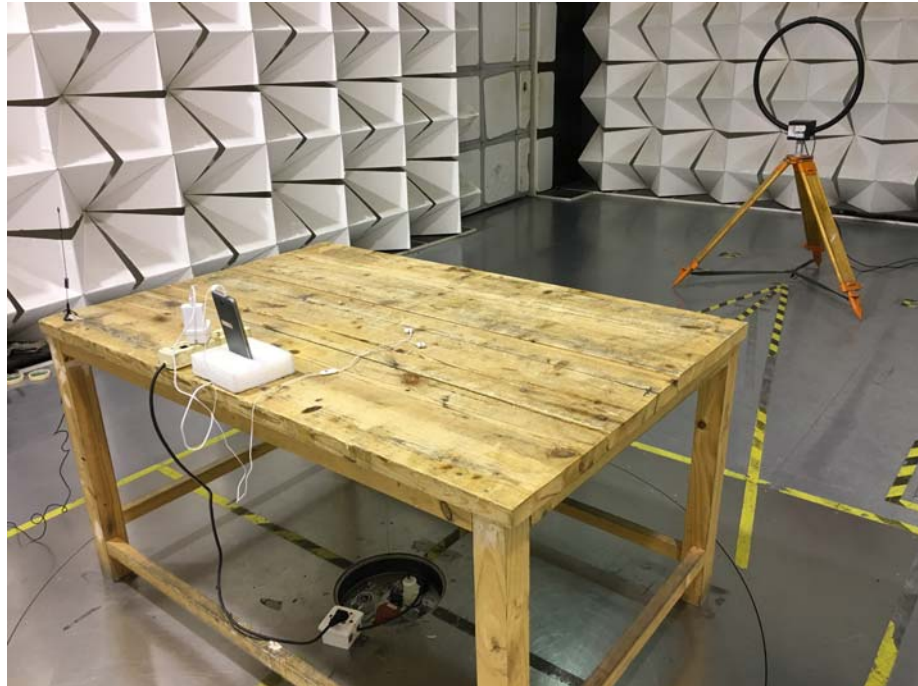

2G/3G/4G Setup photo Model K6000 Plus FCC ID: 2ANMU-K6000PLUS

Photograph - Spurious Emissions Radiated Test Setup

Below 30MHz Test Site 2#

For 30MHz-1000MHz Test Site 2#

Appendix WTS17S0888369E_Photo

For Above 1GHz Test Site 1#