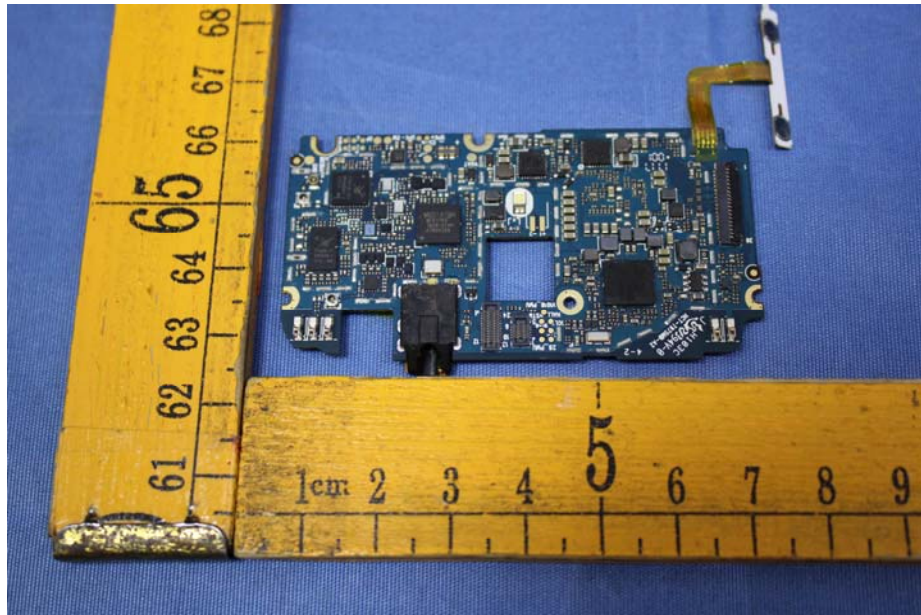

EUT – Internal View Model K6000 Plus FCC ID: 2ANMU-K6000PLUS

GSM/WCDMA/LTE ANT.

Appendix WTS17S0888369E\_Photo

Appendix WTS17S0888369E\_Photo

---

# Appendix WTS17S0888369E\_Photo

Appendix WTS17S0888369E\_Photo

---

====End=====