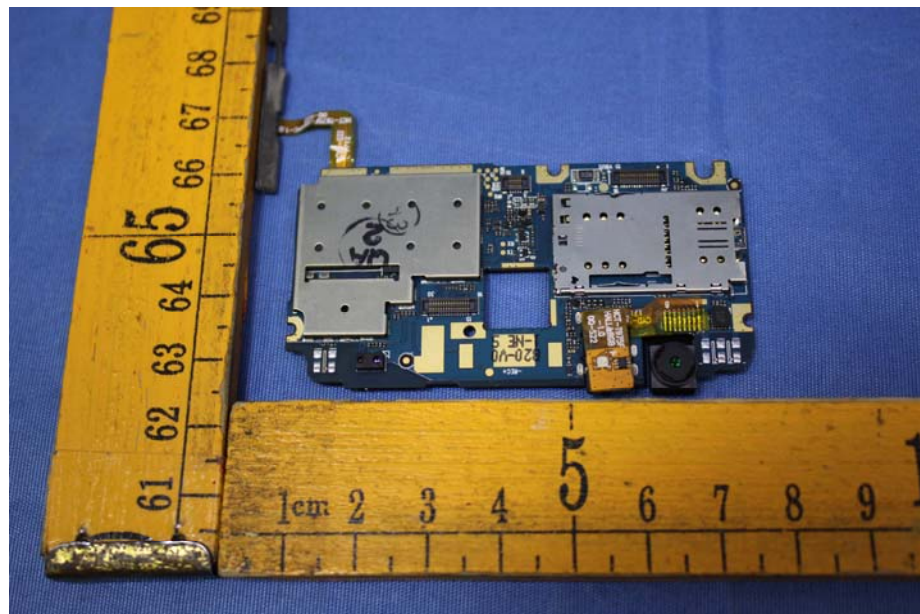

EUT – Internal View Model K6000 Plus FCC ID: 2ANMU-K6000PLUS

GSM/WCDMA/LTE ANT.

Appendix WTS17S0888369E\_Photo

Appendix WTS17S0888369E\_Photo

---

# Appendix WTS17S0888369E\_Photo

Appendix WTS17S0888369E\_Photo

---

====End=====