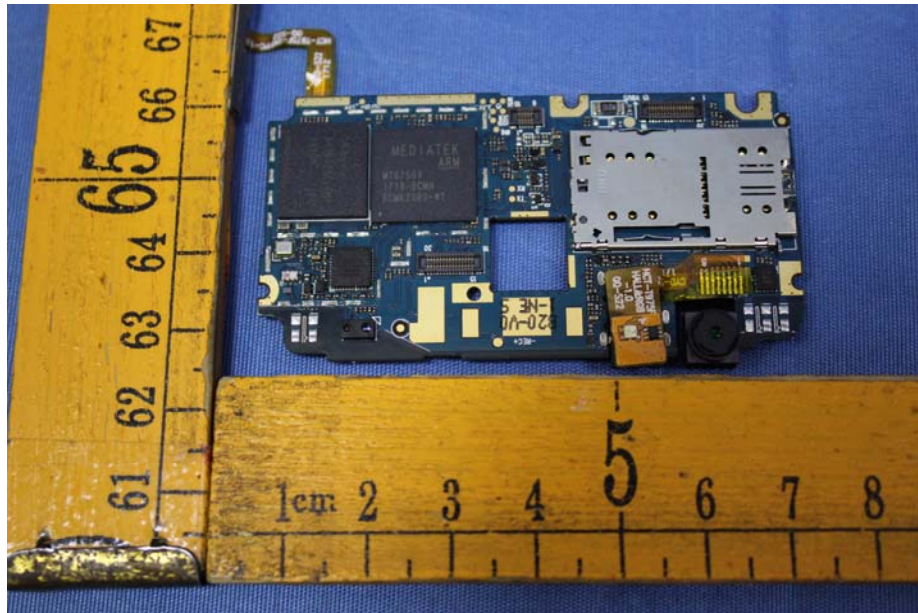

EUT – Internal View Model K6000 Plus FCC ID: 2ANMU-K6000PLUS

GSM/WCDMA/LTE ANT.

Appendix WTS17S0888369E\_Photo

Appendix WTS17S0888369E\_Photo

---

# Appendix WTS17S0888369E\_Photo

Appendix WTS17S0888369E\_Photo

---

====End=====