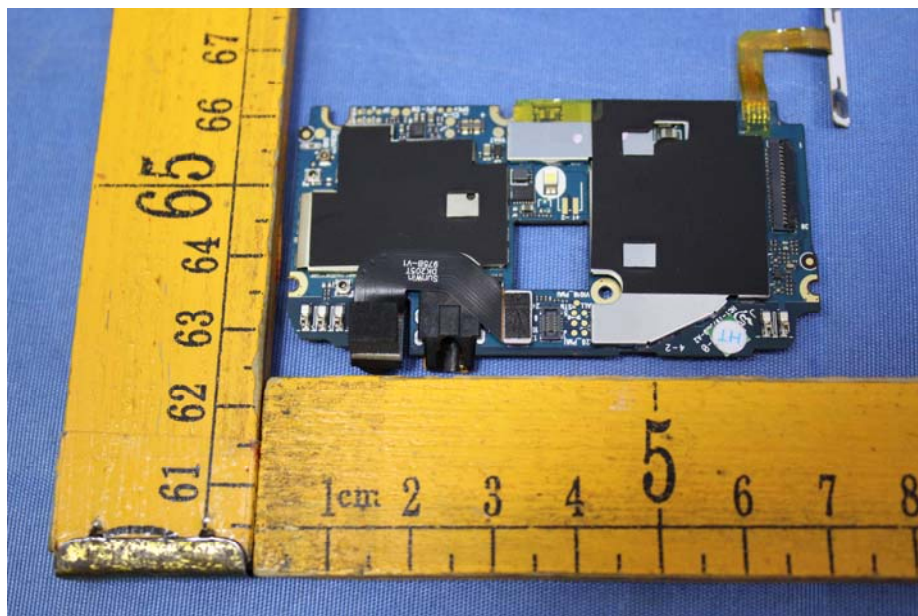

EUT – Internal View Model K6000 Plus FCC ID: 2ANMU-K6000PLUS

GSM/WCDMA/LTE ANT.

Appendix WTS17S0888369E\_Photo

Appendix WTS17S0888369E\_Photo

---

# Appendix WTS17S0888369E\_Photo

Appendix WTS17S0888369E\_Photo

---

====End=====