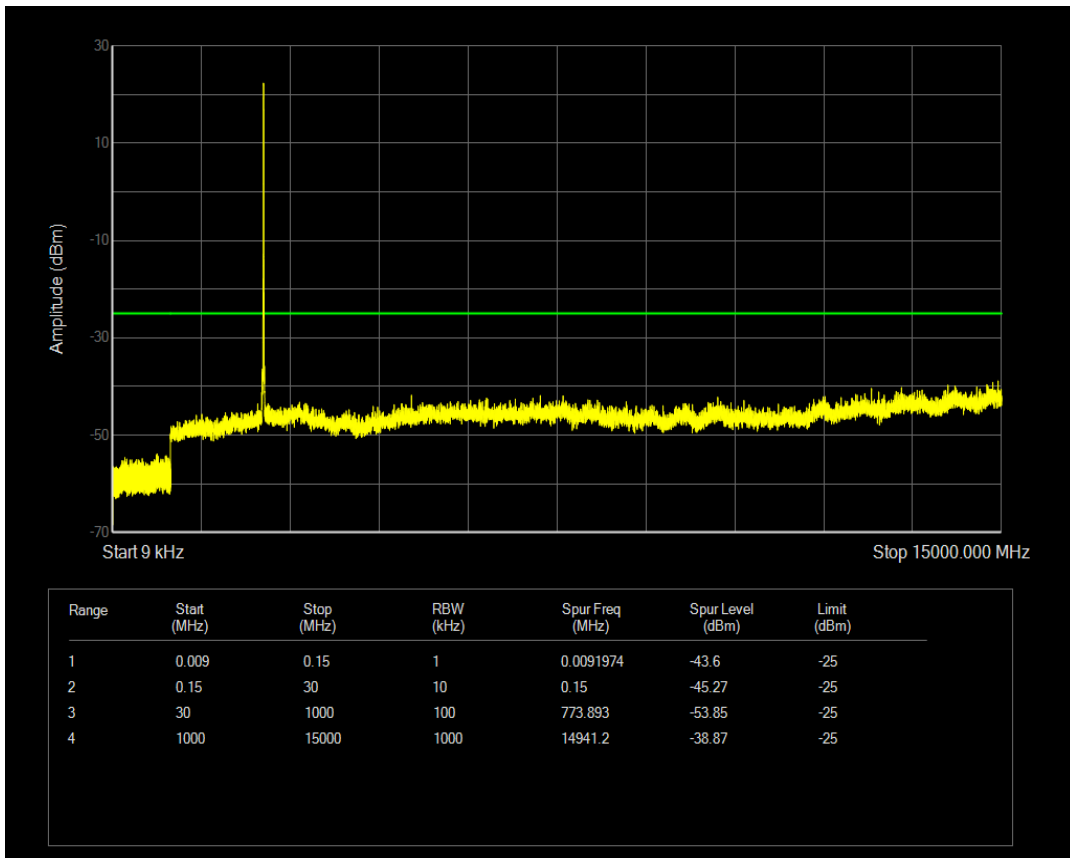

Band7 QPSK BW=5MHz Channel=21425 RB Size=25 Position=#0

Band7 QAM16 BW=5MHz Channel=21425 RB Size=1 Position=#0