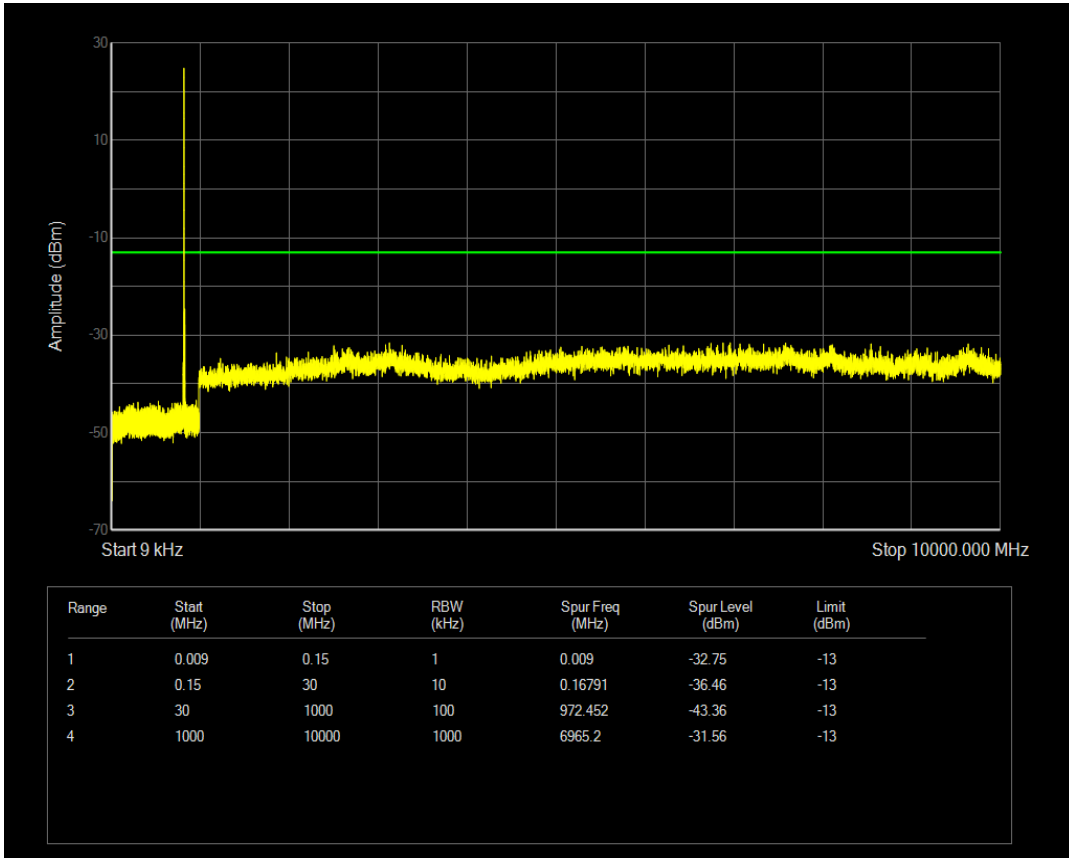

Band5 QPSK BW=5MHz Channel=20525 RB Size=1 Position=#0

Band5 QPSK BW=5MHz Channel=20525 RB Size=25 Position=#0