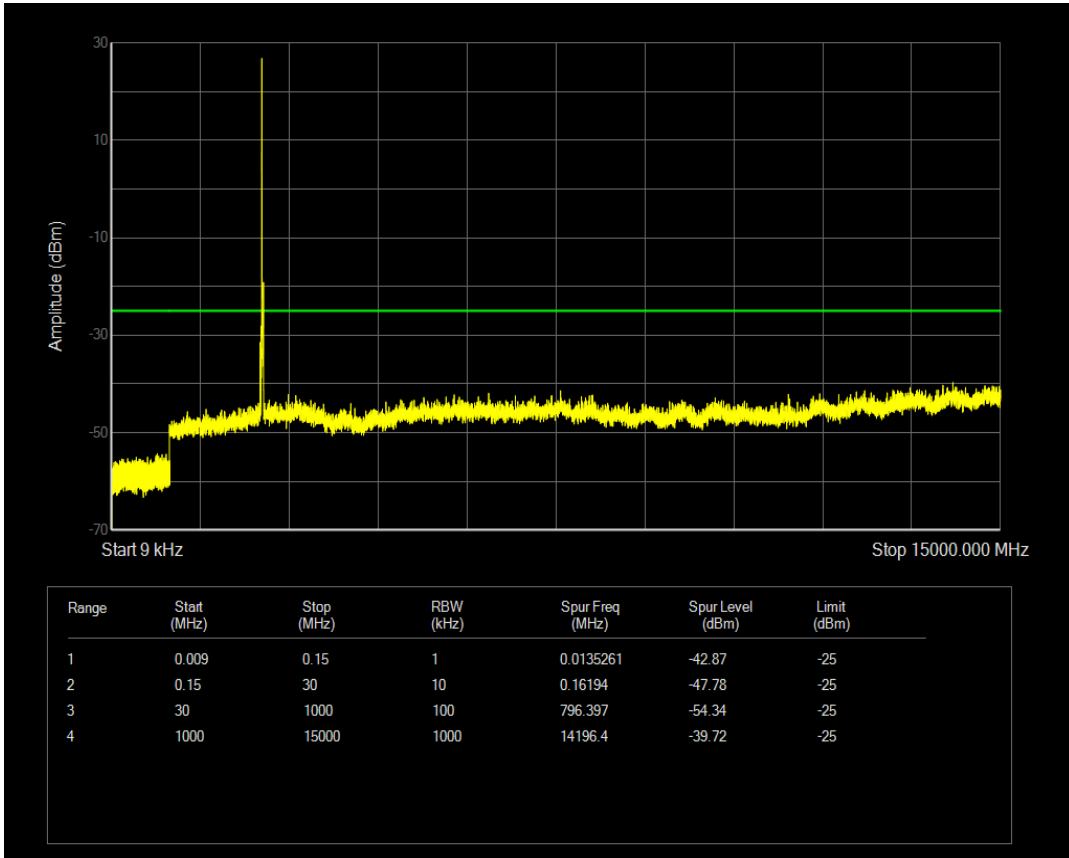

Band7 QPSK BW=15MHz Channel=21375 RB Size=1 Position=#0

Band7 QAM16 BW=15MHz Channel=21375 RB Size=1 Position=#0