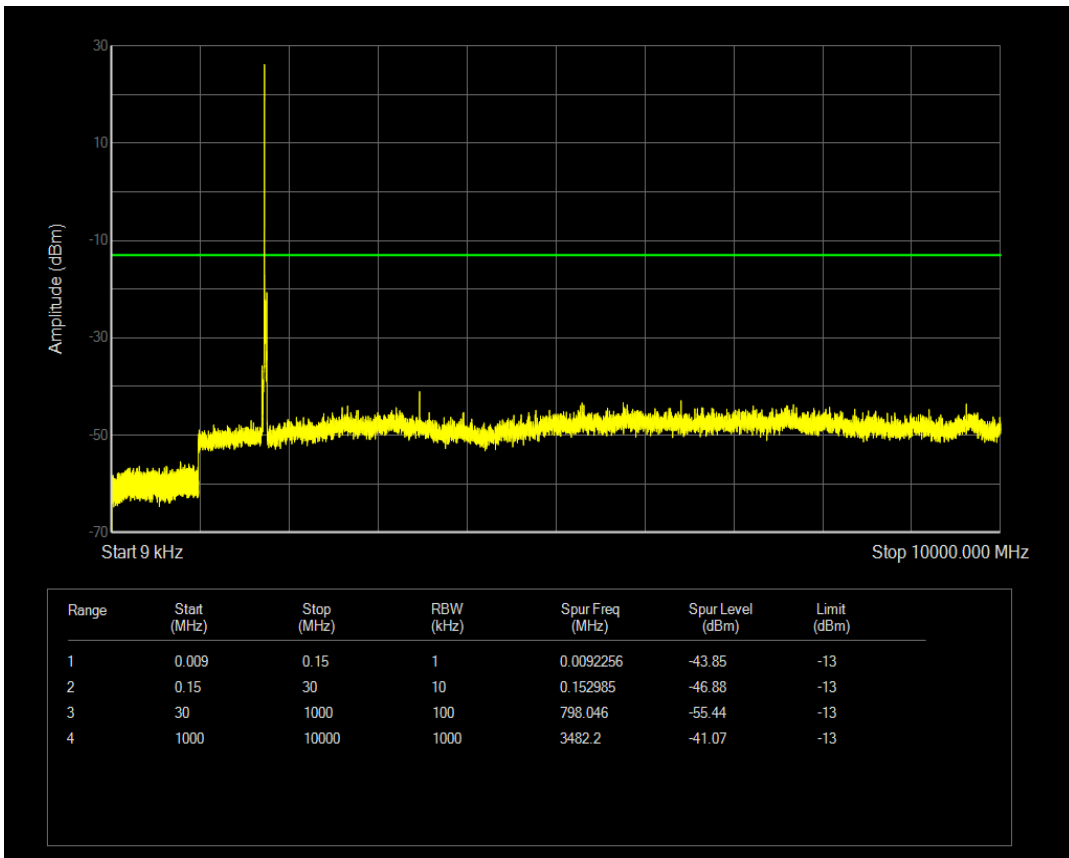

Band4 QPSK BW=15MHz Channel=20175 RB Size=1 Position=#0

Band4 QAM16 BW=15MHz Channel=20025 RB Size=75 Position=#0

Band4 QPSK BW=15MHz Channel=20175 RB Size=75 Position=#0

Band4 QAM16 BW=15MHz Channel=20175 RB Size=1 Position=#0

Band4 QAM16 BW=15MHz Channel=20175 RB Size=75 Position=#0

Band4 QPSK BW=15MHz Channel=20325 RB Size=1 Position=#0

Band4 QAM16 BW=15MHz Channel=20325 RB Size=1 Position=#0

Band4 QPSK BW=15MHz Channel=20325 RB Size=75 Position=#0