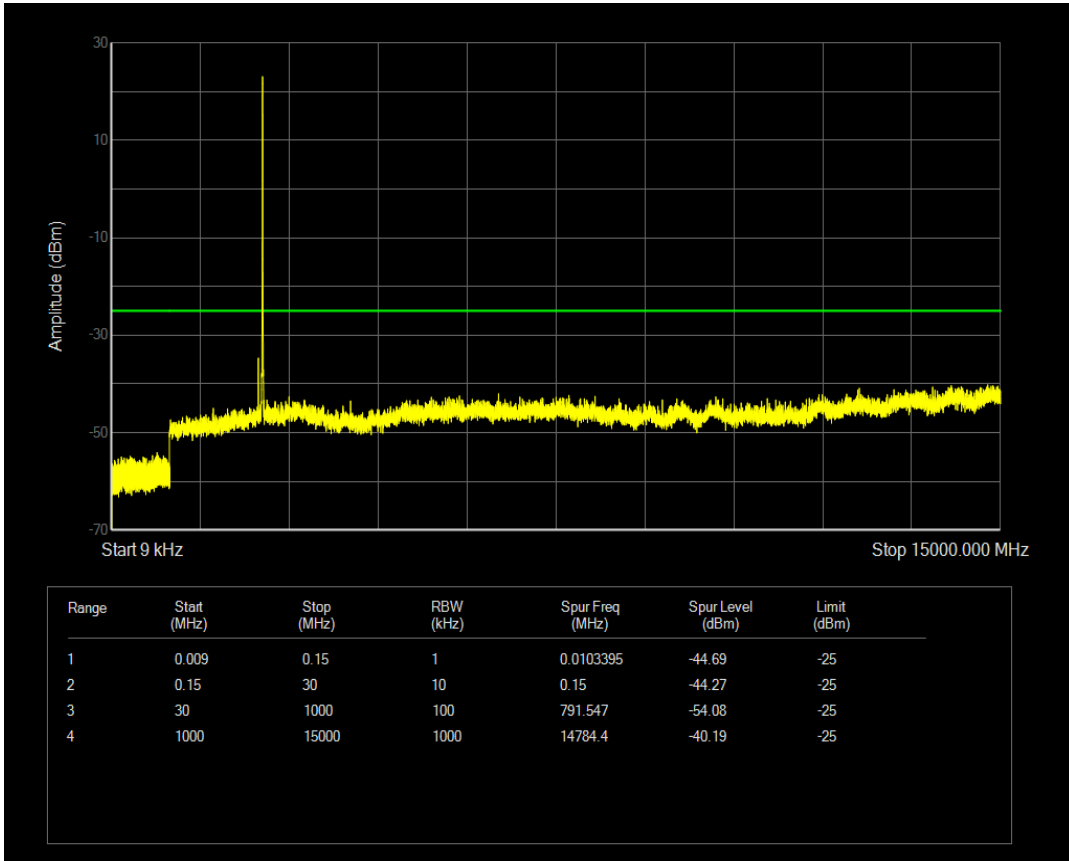

Band7 QAM16 BW=5MHz Channel=21100 RB Size=1 Position=#0

Band7 QPSK BW=5MHz Channel=21425 RB Size=1 Position=#0

Band7 QPSK BW=5MHz Channel=21425 RB Size=25 Position=#0

Band7 QAM16 BW=5MHz Channel=21425 RB Size=1 Position=#0

Band7 QPSK BW=10MHz Channel=20800 RB Size=1 Position=#0

Band7 QAM16 BW=5MHz Channel=21425 RB Size=25 Position=#0

Band7 QPSK BW=10MHz Channel=20800 RB Size=50 Position=#0

Band7 QAM16 BW=10MHz Channel=20800 RB Size=1 Position=#0