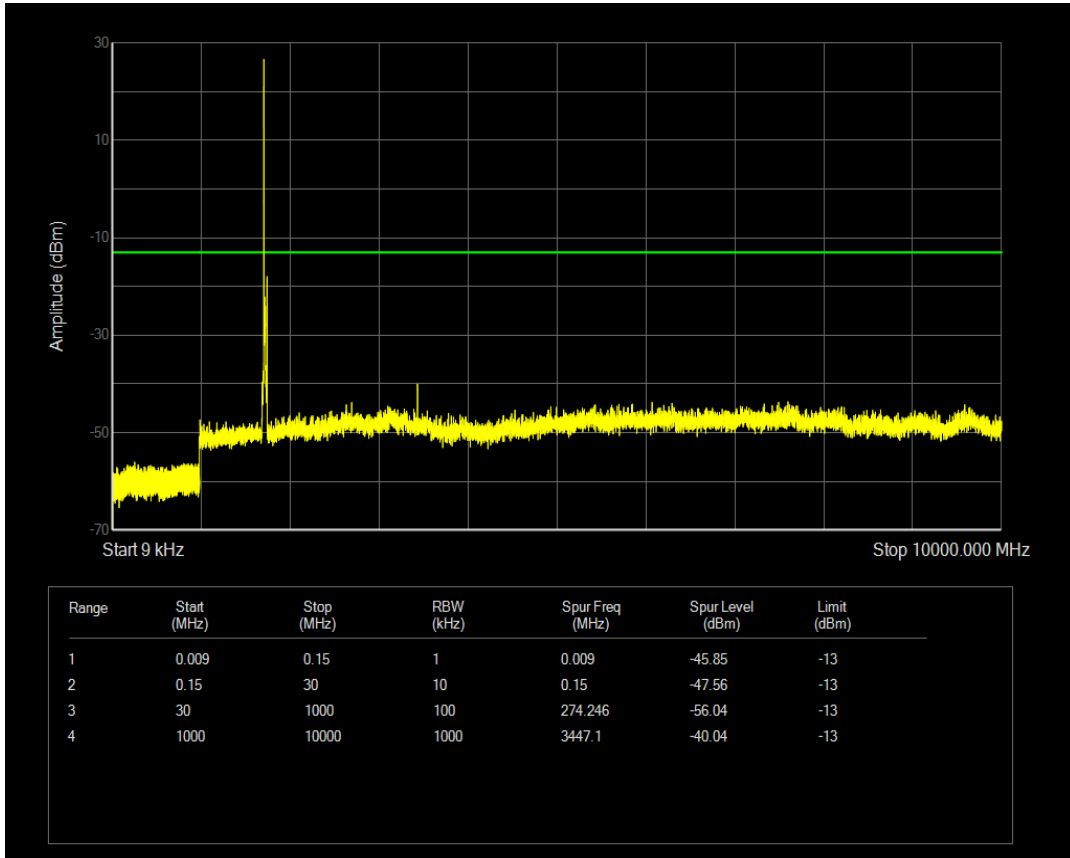

Band4 QAM16 BW=15MHz Channel=20325 RB Size=75 Position=#0

Band4 QPSK BW=20MHz Channel=20050 RB Size=100 Position=#0

Band4 QPSK BW=20MHz Channel=20050 RB Size=1 Position=#0

Band4 QAM16 BW=20MHz Channel=20050 RB Size=1 Position=#0

Band4 QAM16 BW=20MHz Channel=20050 RB Size=100 Position=#0

Band4 QPSK BW=20MHz Channel=20175 RB Size=1 Position=#0

Band4 QPSK BW=20MHz Channel=20175 RB Size=100 Position=#0

Band4 QAM16 BW=20MHz Channel=20175 RB Size=1 Position=#0