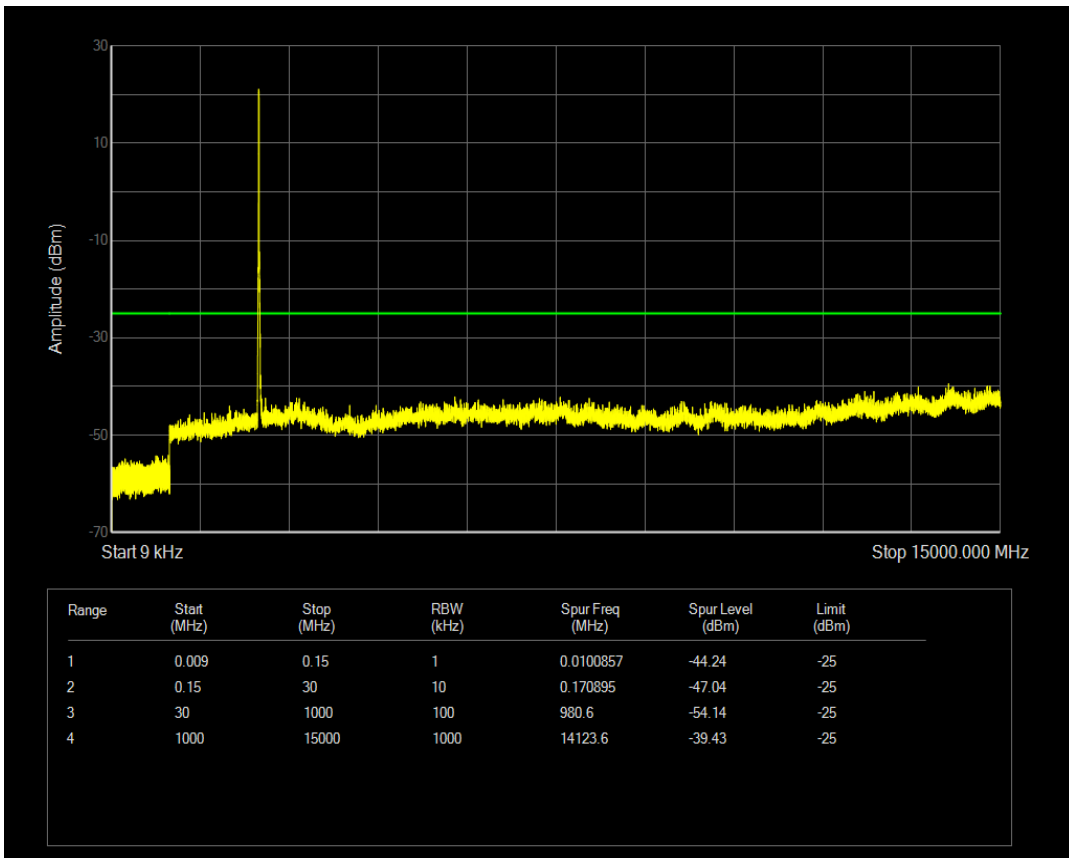

Band7 QAM16 BW=5MHz Channel=21100 RB Size=1 Position=#0

Band7 QPSK BW=5MHz Channel=21425 RB Size=1 Position=#0

Band7 QPSK BW=5MHz Channel=21425 RB Size=25 Position=#0

Band7 QAM16 BW=5MHz Channel=21425 RB Size=1 Position=#0

Band7 QPSK BW=10MHz Channel=20800 RB Size=1 Position=#0

Band7 QAM16 BW=5MHz Channel=21425 RB Size=25 Position=#0

Band7 QPSK BW=10MHz Channel=20800 RB Size=50 Position=#0

Band7 QAM16 BW=10MHz Channel=20800 RB Size=1 Position=#0