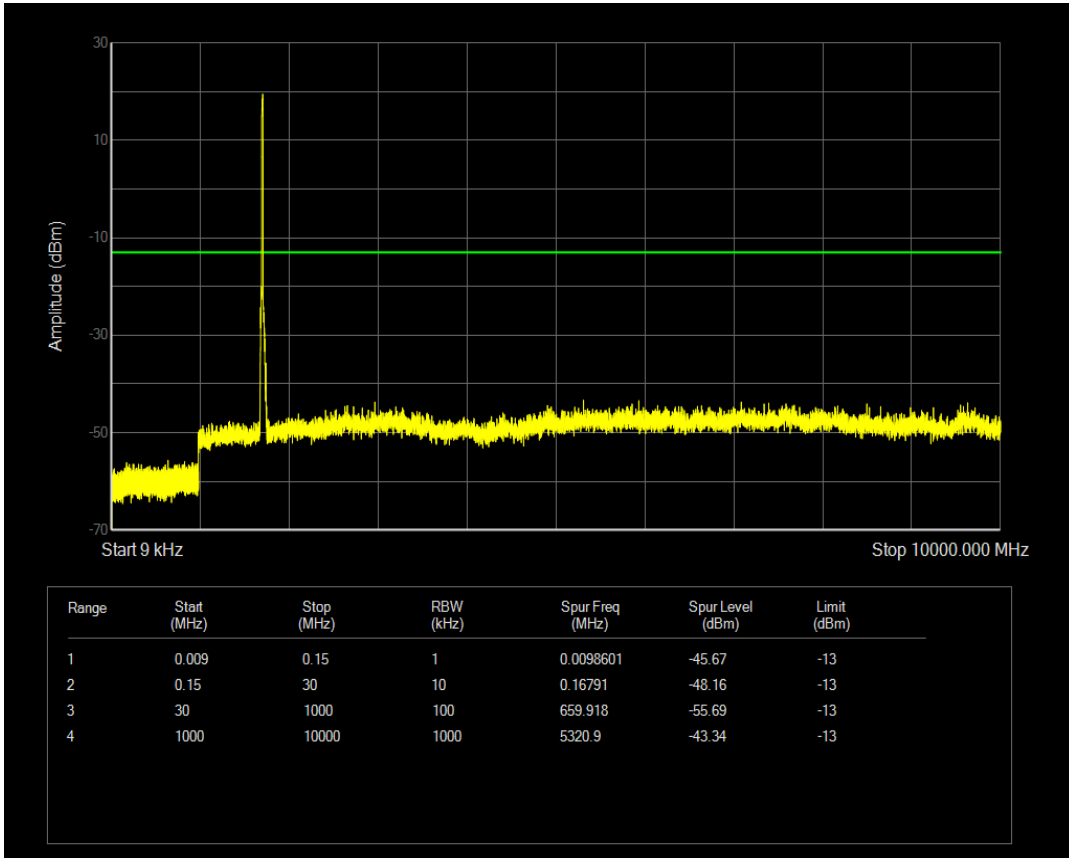

Band4 QAM16 BW=10MHz Channel=20175 RB Size=1 Position=#0

Band4 QPSK BW=10MHz Channel=20350 RB Size=1 Position=#0

Band4 QPSK BW=10MHz Channel=20350 RB Size=50 Position=#0

Band4 QAM16 BW=10MHz Channel=20350 RB Size=1 Position=#0

Band4 QAM16 BW=10MHz Channel=20350 RB Size=50 Position=#0

Band4 QPSK BW=15MHz Channel=20025 RB Size=75 Position=#0

Band4 QPSK BW=15MHz Channel=20025 RB Size=1 Position=#0

Band4 QAM16 BW=15MHz Channel=20025 RB Size=1 Position=#0

Band4 QPSK BW=15MHz Channel=20175 RB Size=1 Position=#0

Band4 QAM16 BW=15MHz Channel=20025 RB Size=75 Position=#0

Band4 QPSK BW=15MHz Channel=20175 RB Size=75 Position=#0

Band4 QAM16 BW=15MHz Channel=20175 RB Size=1 Position=#0