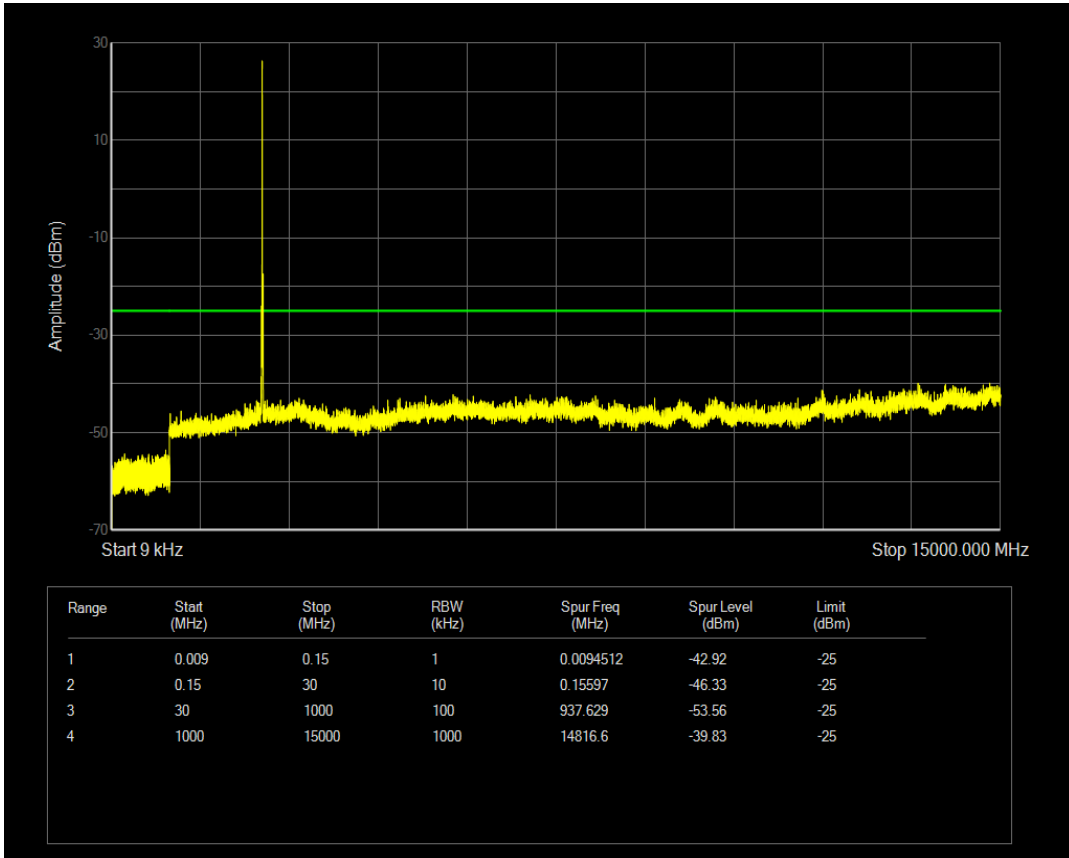

Band7 QAM16 BW=10MHz Channel=21100 RB Size=50 Position=#0

Band7 QPSK BW=10MHz Channel=21400 RB Size=1 Position=#0

Band7 QPSK BW=10MHz Channel=21400 RB Size=50 Position=#0

Band7 QAM16 BW=10MHz Channel=21400 RB Size=1 Position=#0