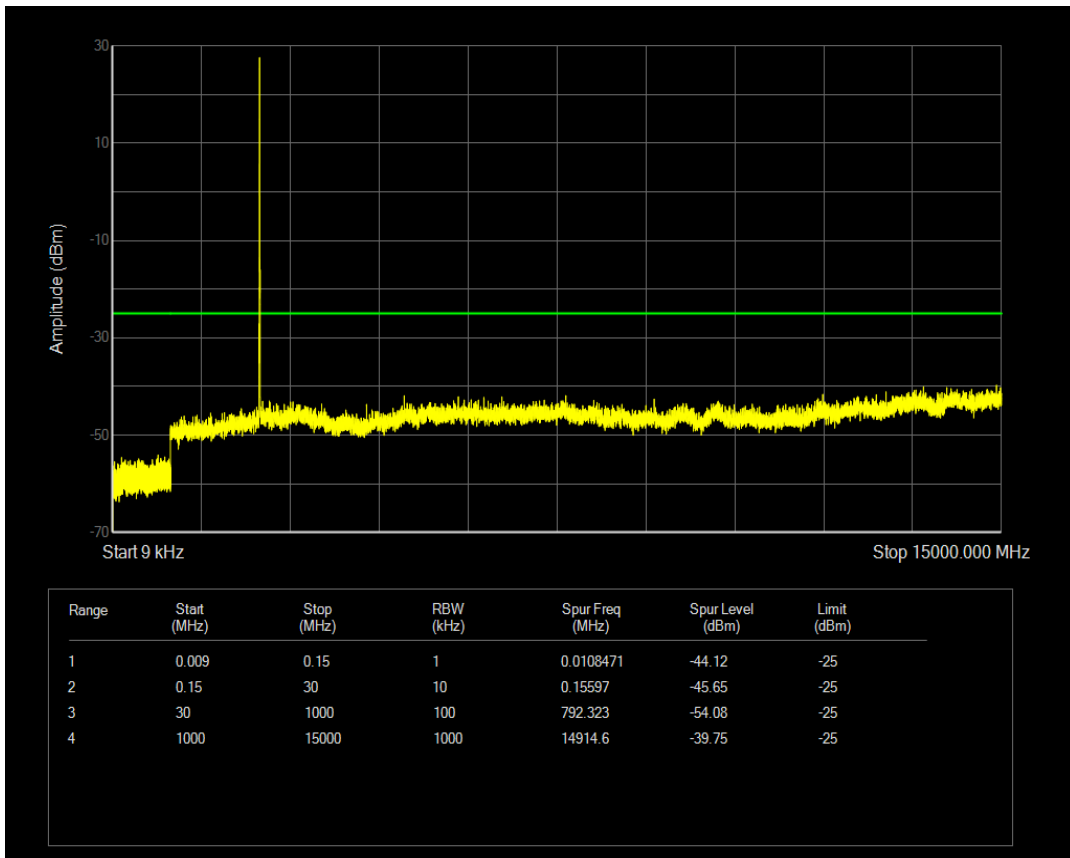

Band5 QAM16 BW=10MHz Channel=20525 RB Size=50 Position=#0

Band5 QPSK BW=10MHz Channel=20600 RB Size=1 Position=#0

Band5 QPSK BW=10MHz Channel=20600 RB Size=50 Position=#0

Band5 QAM16 BW=10MHz Channel=20600 RB Size=1 Position=#0

Band5 QAM16 BW=10MHz Channel=20600 RB Size=50 Position=#0

Band7 QPSK BW=5MHz Channel=20775 RB Size=25 Position=#0

Band7 QPSK BW=5MHz Channel=20775 RB Size=1 Position=#0

Band7 QAM16 BW=5MHz Channel=20775 RB Size=1 Position=#0