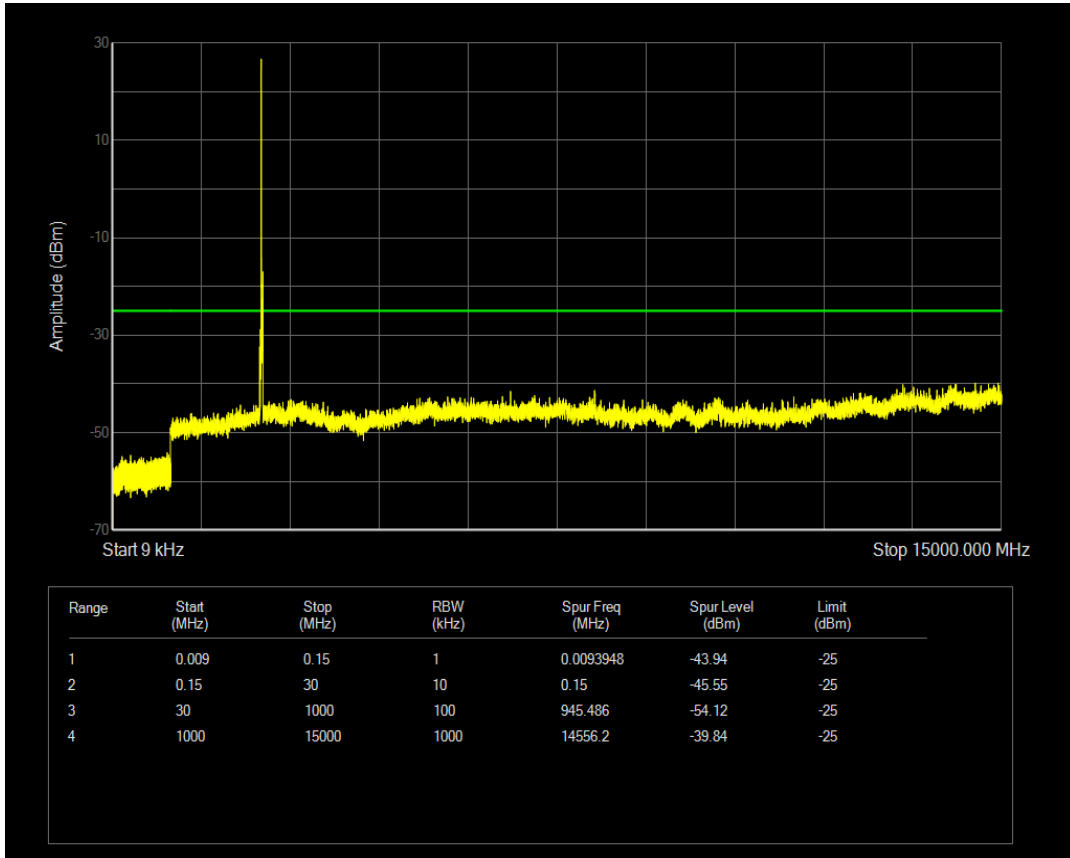

Band7 QPSK BW=15MHz Channel=21100 RB Size=1 Position=#0

Band7 QPSK BW=15MHz Channel=21100 RB Size=75 Position=#0