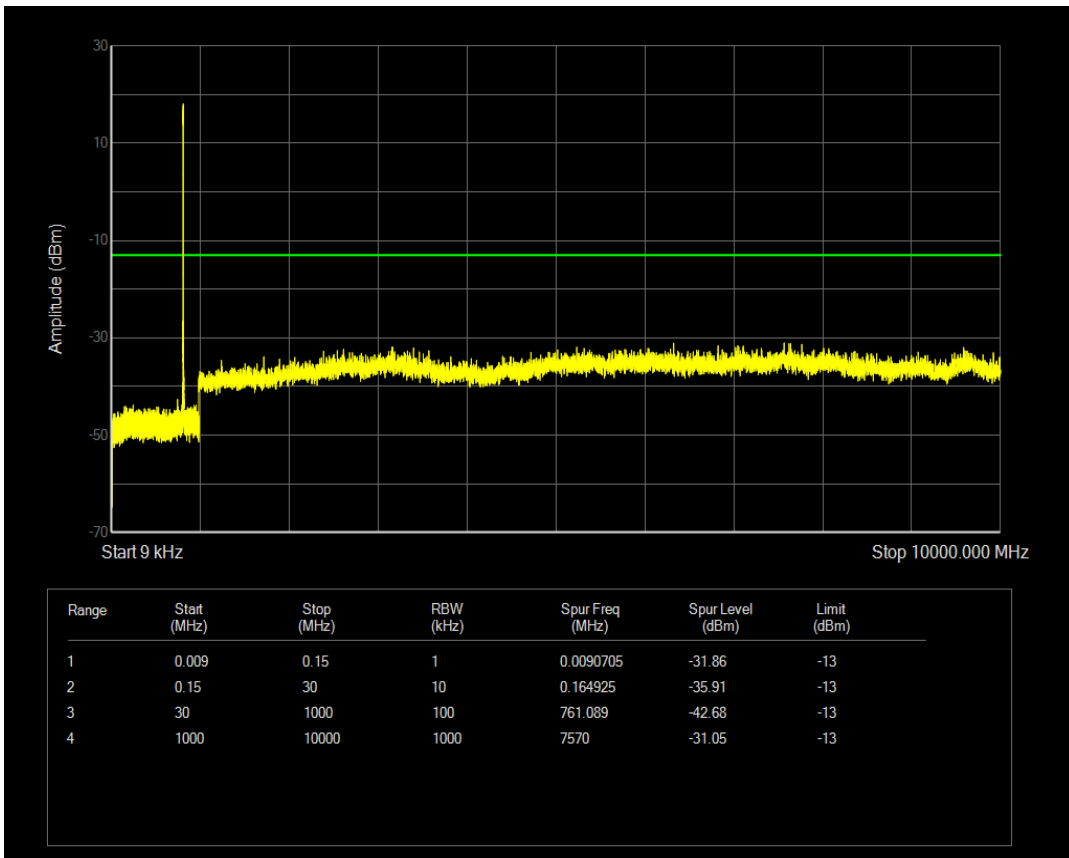

Band5 QPSK BW=3MHz Channel=20415 RB Size=15 Position=#0

Band5 QAM16 BW=3MHz Channel=20415 RB Size=1 Position=#0