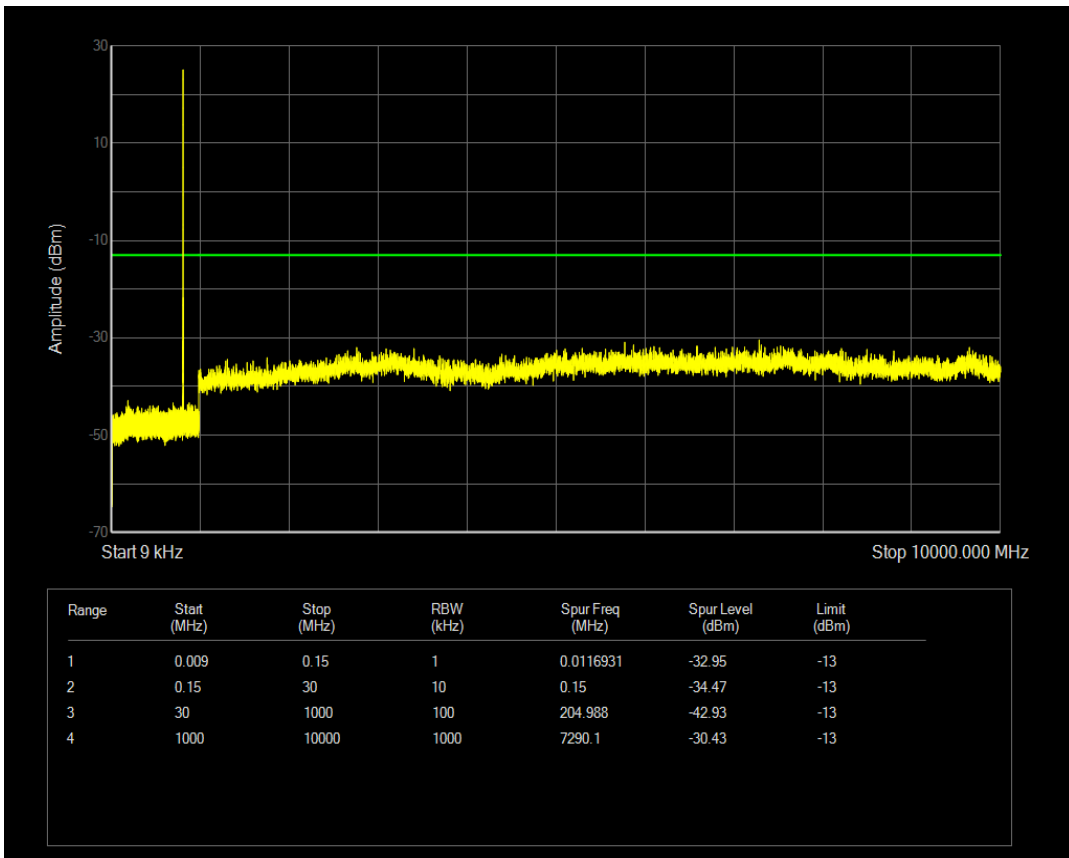

Band4 QAM16 BW=20MHz Channel=20175 RB Size=100 Position=#0

Band4 QPSK BW=20MHz Channel=20300 RB Size=1 Position=#0

Band4 QPSK BW=20MHz Channel=20300 RB Size=100 Position=#0

Band4 QAM16 BW=20MHz Channel=20300 RB Size=1 Position=#0

Band4 QAM16 BW=20MHz Channel=20300 RB Size=100 Position=#0

Band5 QPSK BW=1.4MHz Channel=20407 RB Size=6 Position=#0

Band5 QPSK BW=1.4MHz Channel=20407 RB Size=1 Position=#0

Band5 QAM16 BW=1.4MHz Channel=20407 RB Size=1 Position=#0