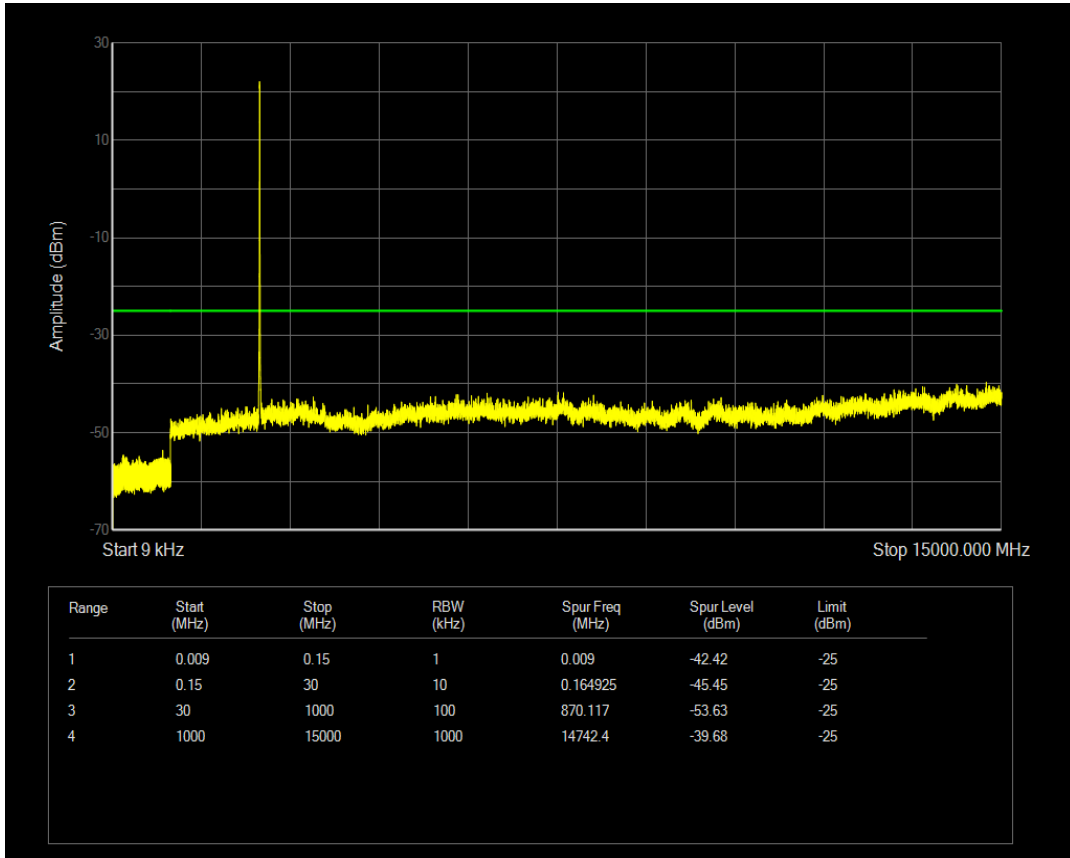

Band7 QAM16 BW=5MHz Channel=20775 RB Size=25 Position=#0

Band7 QPSK BW=5MHz Channel=21100 RB Size=25 Position=#0