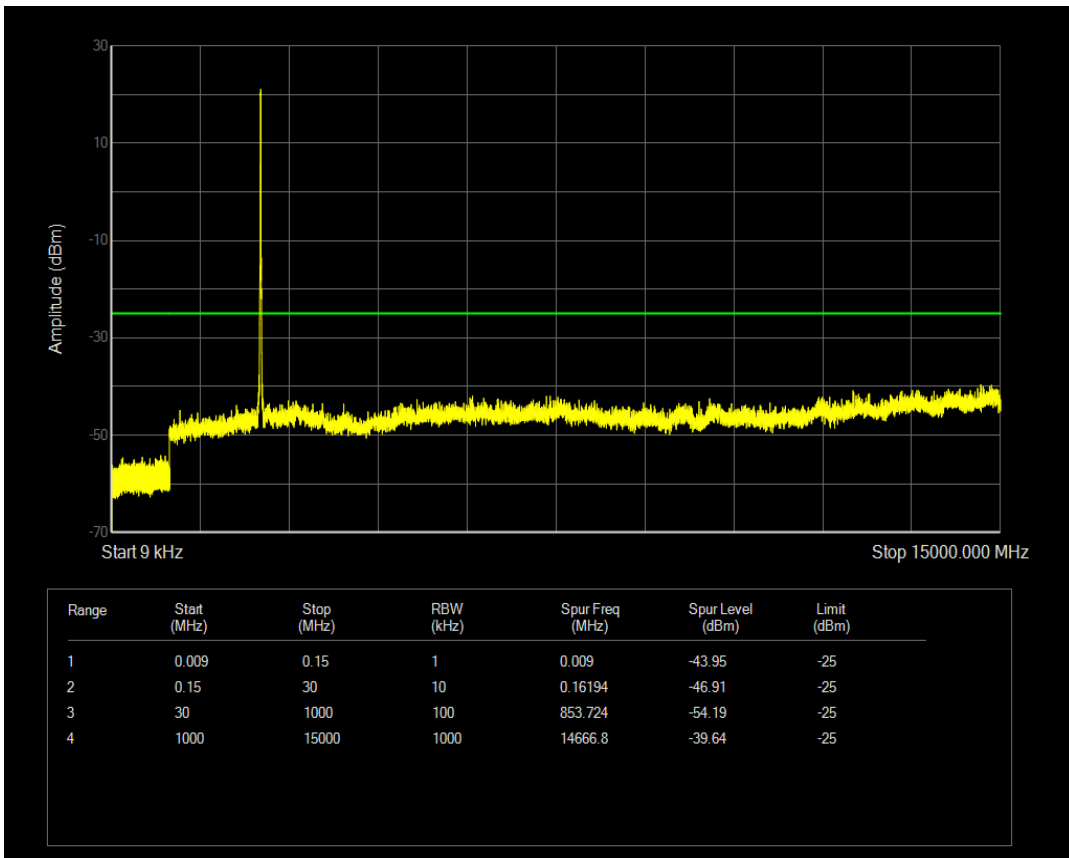

Band7 QPSK BW=10MHz Channel=20800 RB Size=1 Position=#0

Band7 QAM16 BW=5MHz Channel=21425 RB Size=25 Position=#0

Band7 QPSK BW=10MHz Channel=20800 RB Size=50 Position=#0

Band7 QAM16 BW=10MHz Channel=20800 RB Size=1 Position=#0

Band7 QAM16 BW=10MHz Channel=20800 RB Size=50 Position=#0

Band7 QPSK BW=10MHz Channel=21100 RB Size=1 Position=#0

Band7 QPSK BW=10MHz Channel=21100 RB Size=50 Position=#0

Band7 QAM16 BW=10MHz Channel=21100 RB Size=1 Position=#0