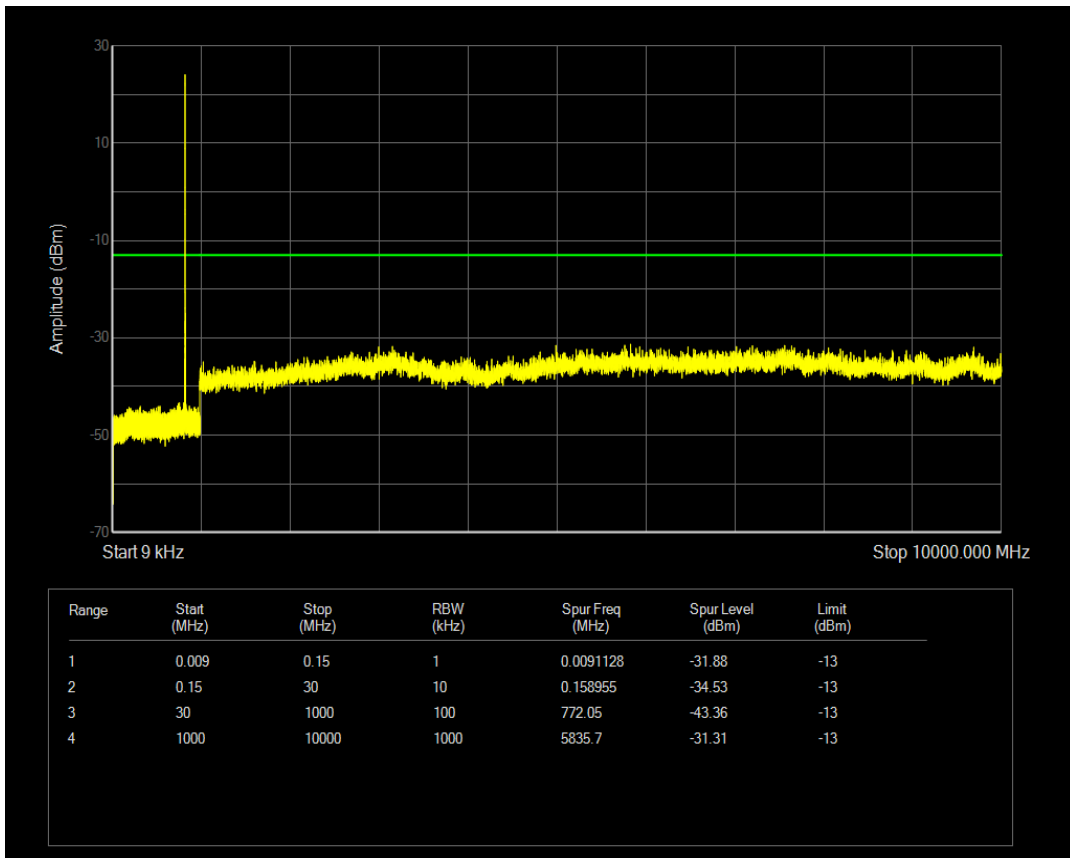

Band5 QAM16 BW=3MHz Channel=20525 RB Size=1 Position=#0

Band5 QPSK BW=3MHz Channel=20635 RB Size=1 Position=#0