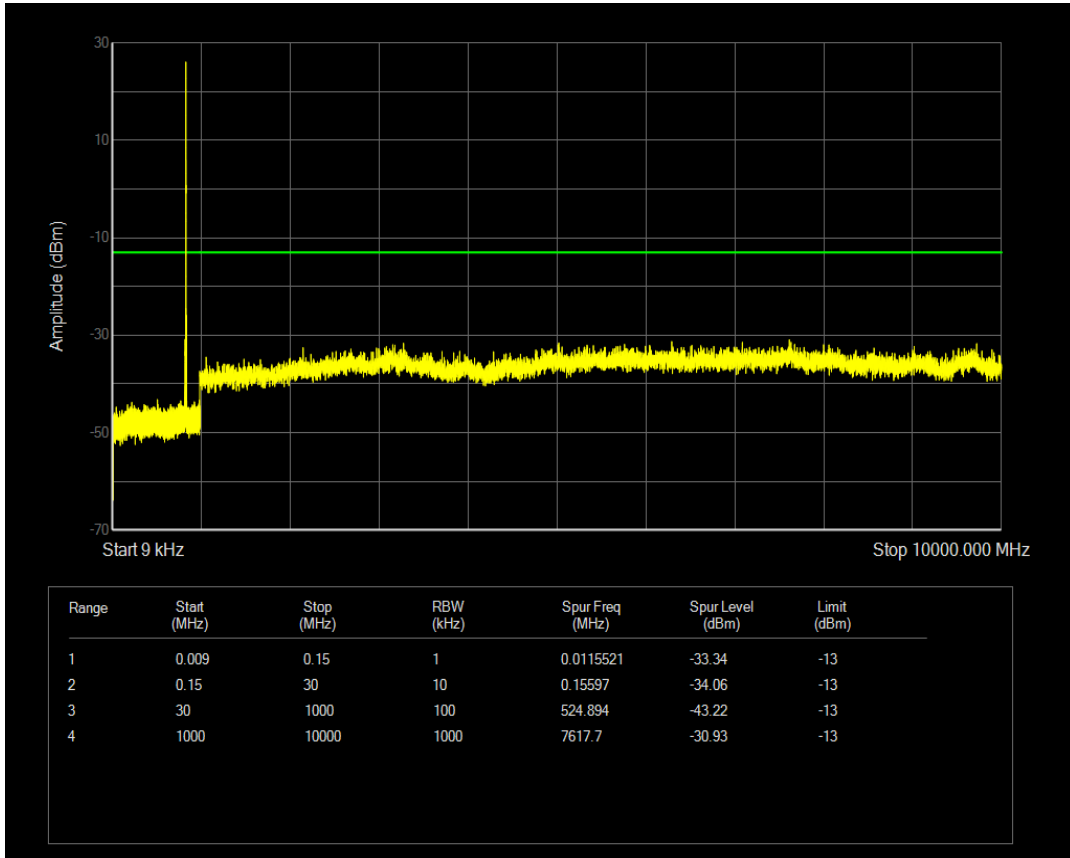

Band5 QPSK BW=5MHz Channel=20625 RB Size=1 Position=#0

Band5 QPSK BW=5MHz Channel=20625 RB Size=25 Position=#0