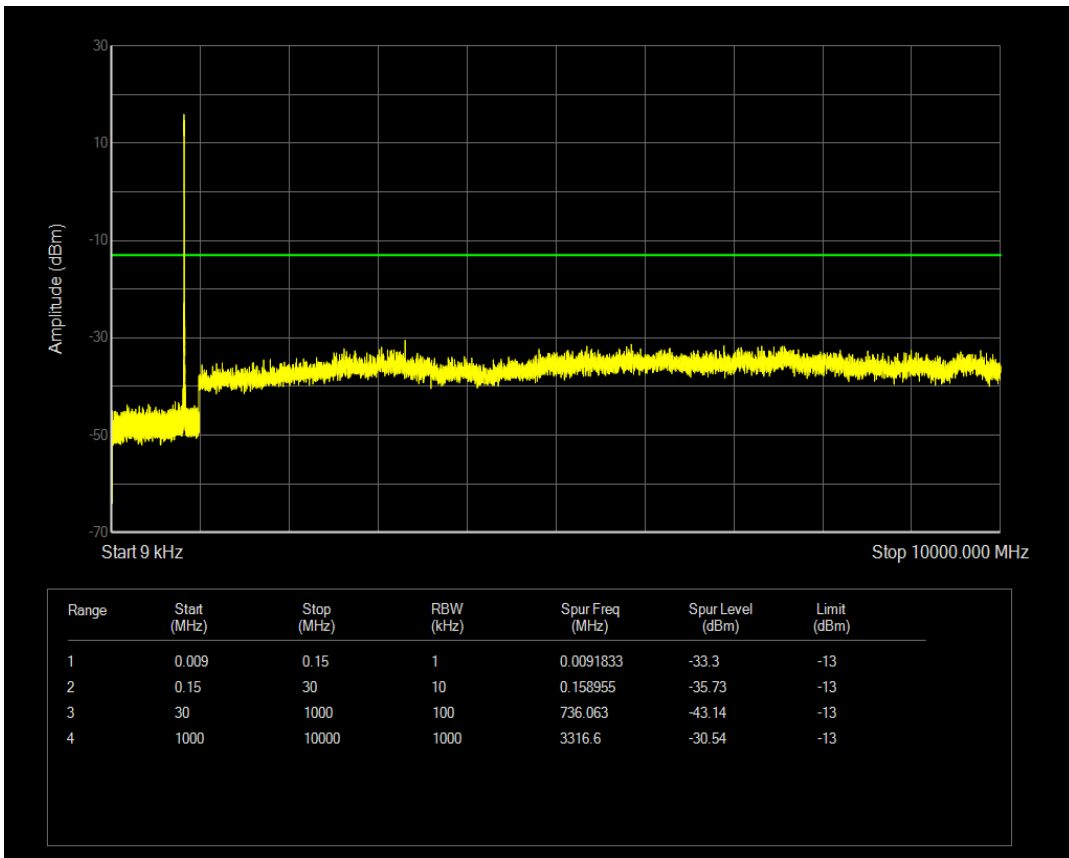

Band5 QPSK BW=5MHz Channel=20525 RB Size=25 Position=#0

Band5 QAM16 BW=5MHz Channel=20525 RB Size=1 Position=#0