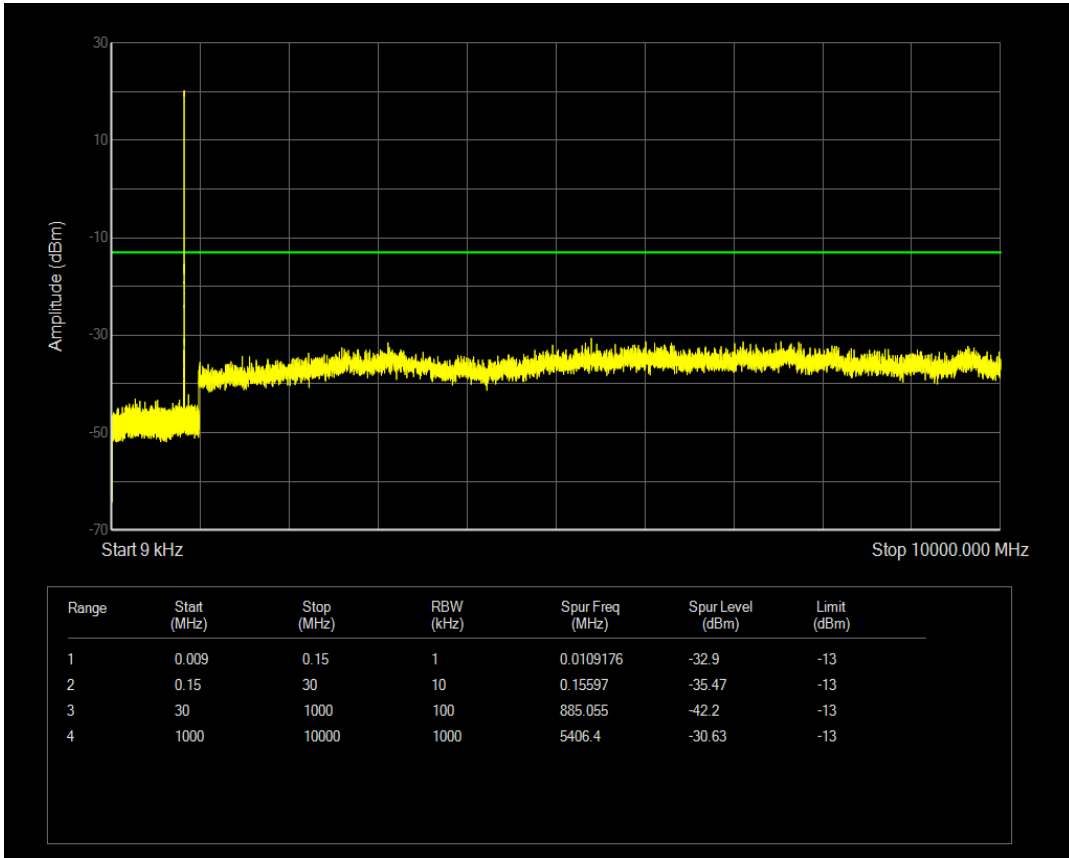

Band5 QPSK BW=1.4MHz Channel=20525 RB Size=1 Position=#0

Band5 QAM16 BW=1.4MHz Channel=20407 RB Size=6 Position=#0

Band5 QAM16 BW=1.4MHz Channel=20525 RB Size=1 Position=#0

Band5 QPSK BW=1.4MHz Channel=20525 RB Size=6 Position=#0

Band5 QAM16 BW=1.4MHz Channel=20525 RB Size=6 Position=#0

Band5 QPSK BW=1.4MHz Channel=20643 RB Size=6 Position=#0

Band5 QPSK BW=1.4MHz Channel=20643 RB Size=1 Position=#0

Band5 QAM16 BW=1.4MHz Channel=20643 RB Size=1 Position=#0