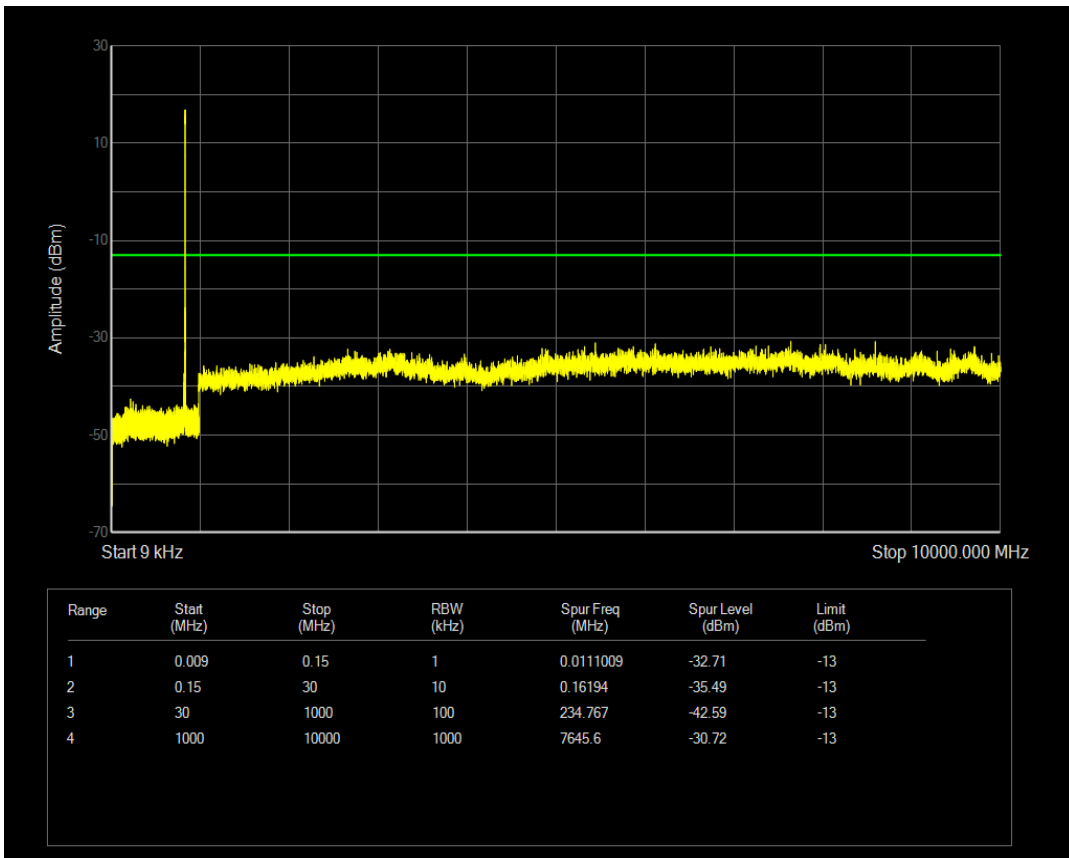

Band5 QPSK BW=3MHz Channel=20635 RB Size=15 Position=#0

Band5 QAM16 BW=3MHz Channel=20635 RB Size=1 Position=#0