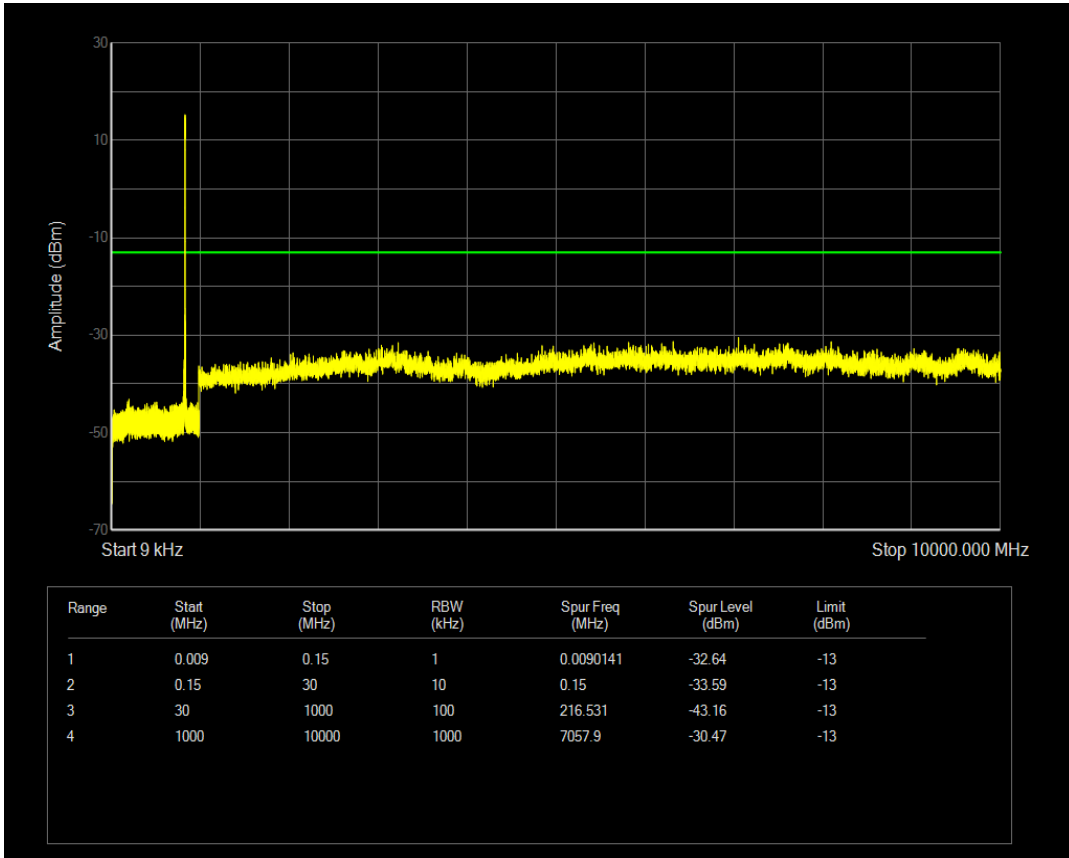

Band5 QAM16 BW=5MHz Channel=20525 RB Size=25 Position=#0

Band5 QPSK BW=5MHz Channel=20625 RB Size=1 Position=#0

Band5 QPSK BW=5MHz Channel=20625 RB Size=25 Position=#0

Band5 QAM16 BW=5MHz Channel=20625 RB Size=1 Position=#0

Band5 QPSK BW=10MHz Channel=20450 RB Size=1 Position=#0

Band5 QAM16 BW=5MHz Channel=20625 RB Size=25 Position=#0

Band5 QAM16 BW=10MHz Channel=20450 RB Size=1 Position=#0

Band5 QPSK BW=10MHz Channel=20450 RB Size=50 Position=#0