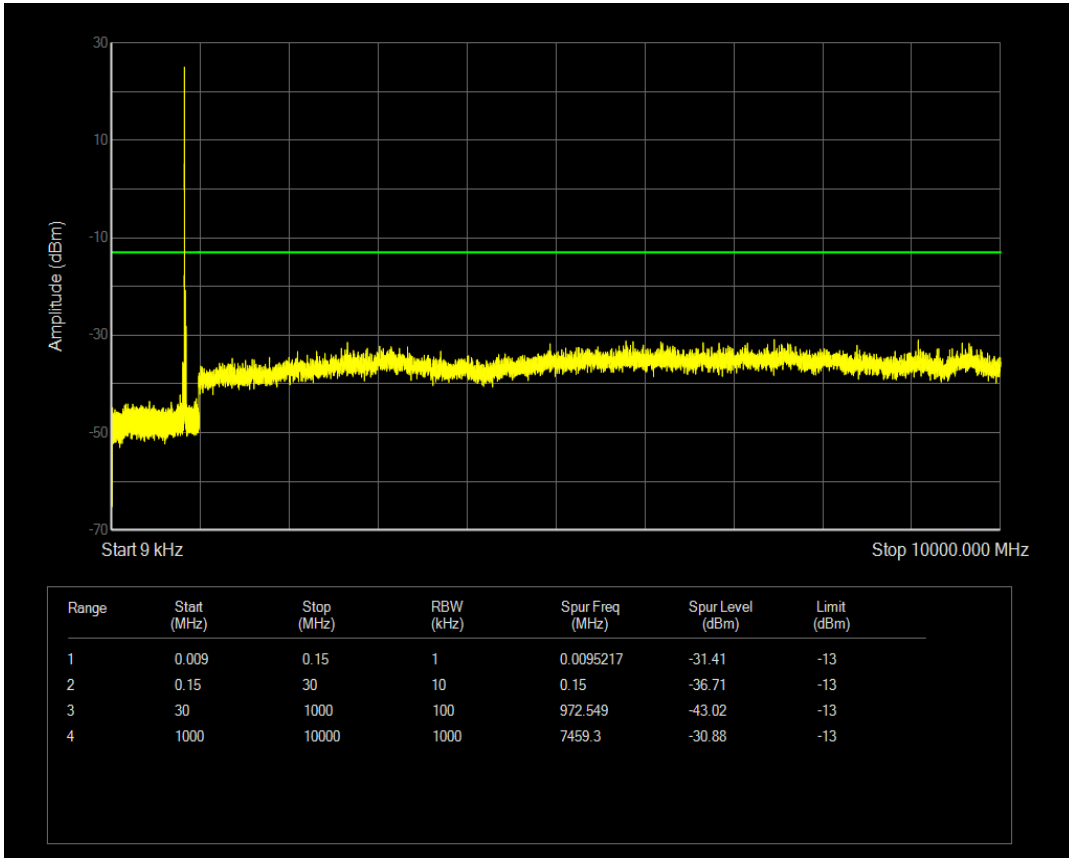

Band5 QAM16 BW=10MHz Channel=20525 RB Size=50 Position=#0

Band5 QPSK BW=10MHz Channel=20600 RB Size=1 Position=#0

Band5 QPSK BW=10MHz Channel=20600 RB Size=50 Position=#0

Band5 QAM16 BW=10MHz Channel=20600 RB Size=1 Position=#0

Band5 QAM16 BW=10MHz Channel=20600 RB Size=50 Position=#0

Band7 QPSK BW=5MHz Channel=20775 RB Size=25 Position=#0

Band7 QPSK BW=5MHz Channel=20775 RB Size=1 Position=#0

Band7 QAM16 BW=5MHz Channel=20775 RB Size=1 Position=#0