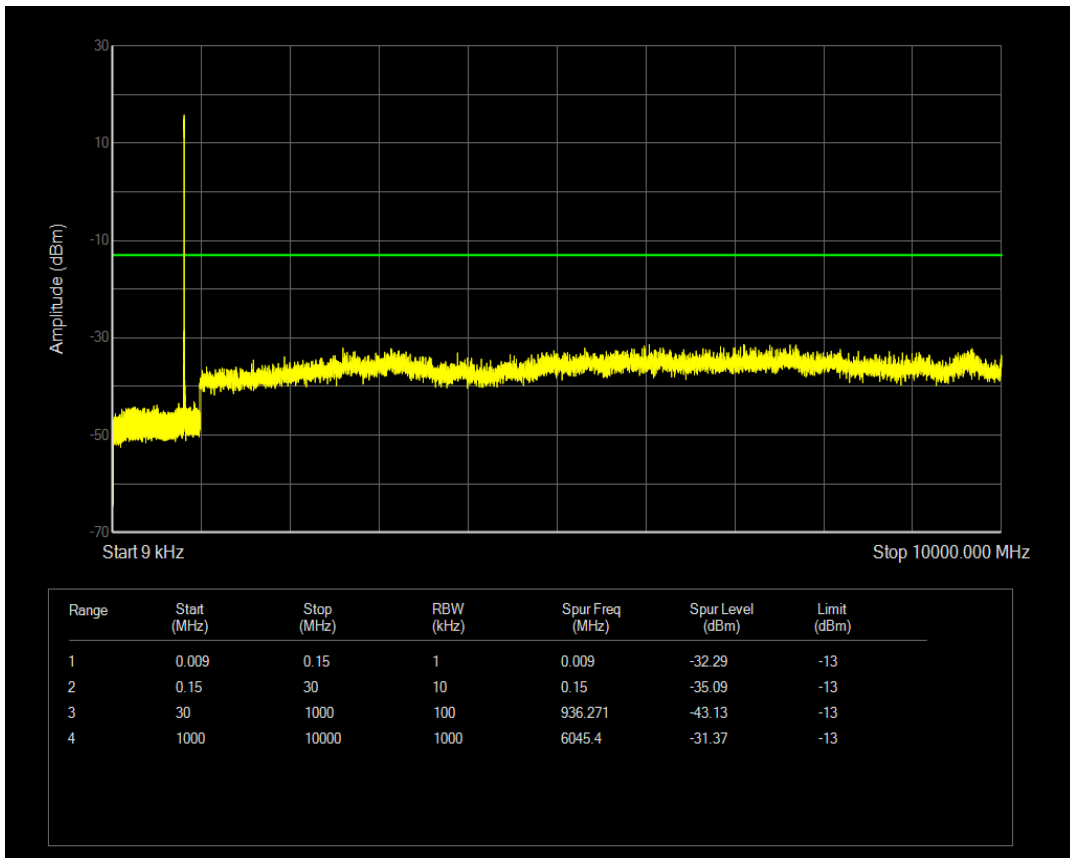

Band5 QAM16 BW=3MHz Channel=20415 RB Size=15 Position=#0

Band5 QPSK BW=3MHz Channel=20525 RB Size=1 Position=#0