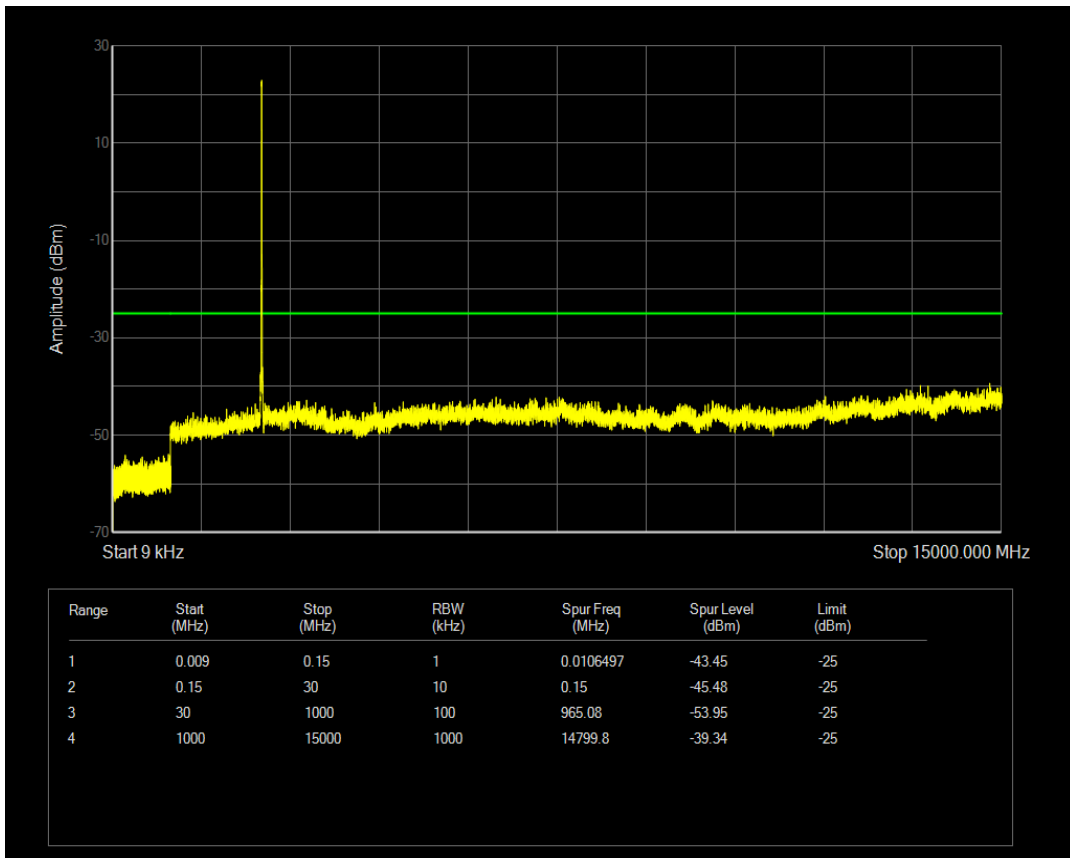

Band5 QAM16 BW=10MHz Channel=20525 RB Size=50 Position=#0

Band5 QPSK BW=10MHz Channel=20600 RB Size=1 Position=#0

Band5 QPSK BW=10MHz Channel=20600 RB Size=50 Position=#0

Band5 QAM16 BW=10MHz Channel=20600 RB Size=1 Position=#0

Band5 QAM16 BW=10MHz Channel=20600 RB Size=50 Position=#0

Band7 QPSK BW=5MHz Channel=20775 RB Size=25 Position=#0

Band7 QPSK BW=5MHz Channel=20775 RB Size=1 Position=#0

Band7 QAM16 BW=5MHz Channel=20775 RB Size=1 Position=#0

Band7 QPSK BW=5MHz Channel=21100 RB Size=1 Position=#0

Band7 QAM16 BW=5MHz Channel=20775 RB Size=25 Position=#0

Band7 QPSK BW=5MHz Channel=21100 RB Size=25 Position=#0

Band7 QAM16 BW=5MHz Channel=21100 RB Size=25 Position=#0