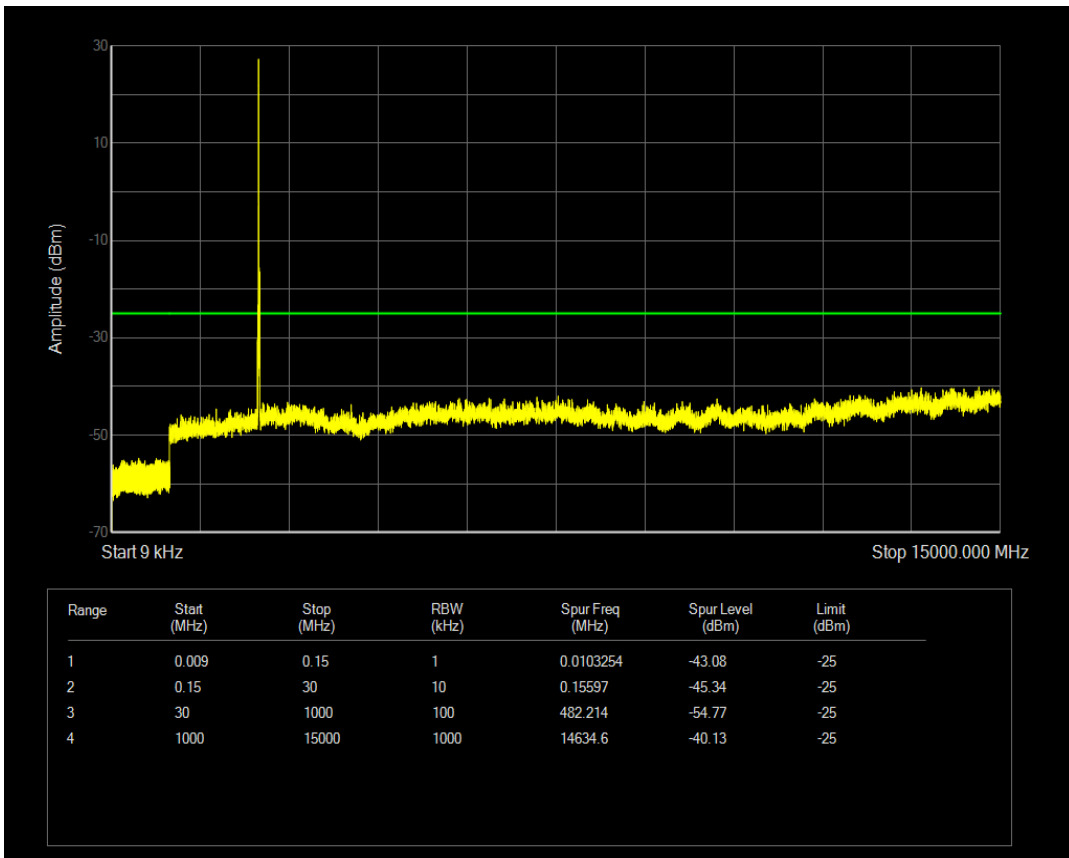

Band7 QAM16 BW=5MHz Channel=21100 RB Size=1 Position=#0

Band7 QPSK BW=5MHz Channel=21425 RB Size=1 Position=#0

Band7 QPSK BW=5MHz Channel=21425 RB Size=25 Position=#0

Band7 QAM16 BW=5MHz Channel=21425 RB Size=1 Position=#0

Band7 QPSK BW=10MHz Channel=20800 RB Size=1 Position=#0

Band7 QAM16 BW=5MHz Channel=21425 RB Size=25 Position=#0

Band7 QPSK BW=10MHz Channel=20800 RB Size=50 Position=#0

Band7 QAM16 BW=10MHz Channel=20800 RB Size=1 Position=#0