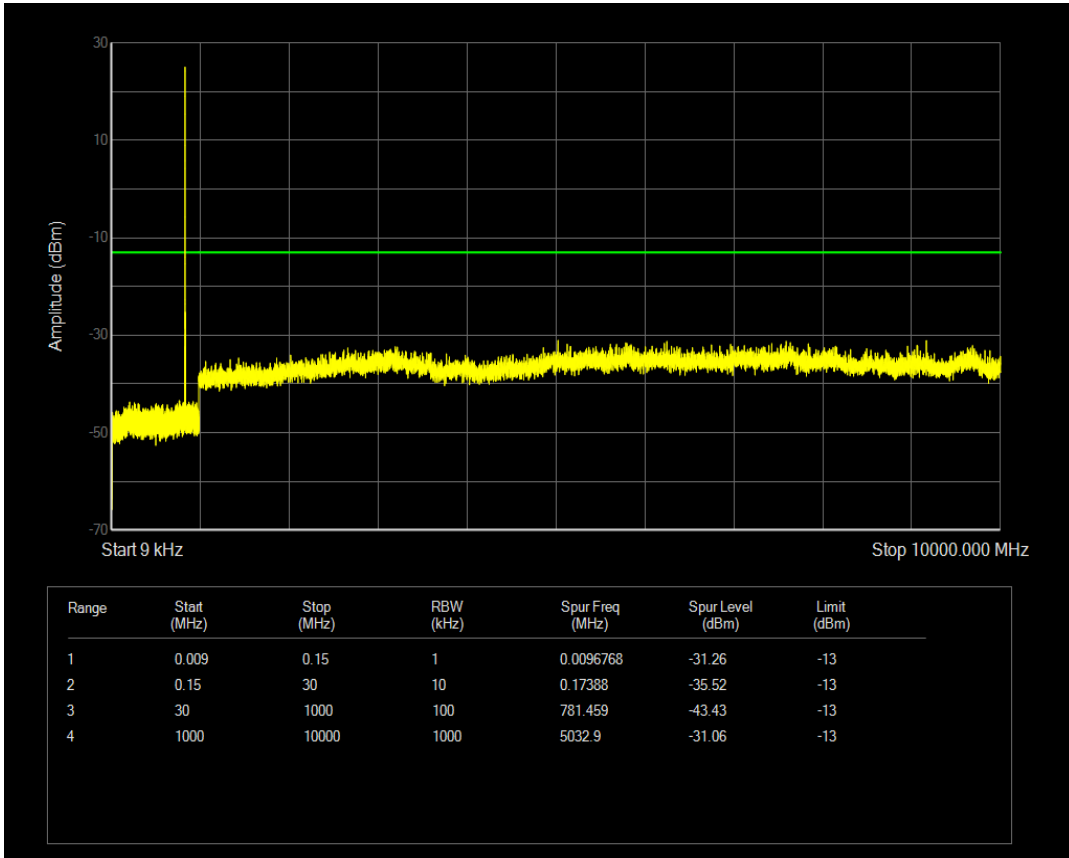

Band5 QPSK BW=3MHz Channel=20635 RB Size=1 Position=#0

Band5 QPSK BW=3MHz Channel=20635 RB Size=15 Position=#0