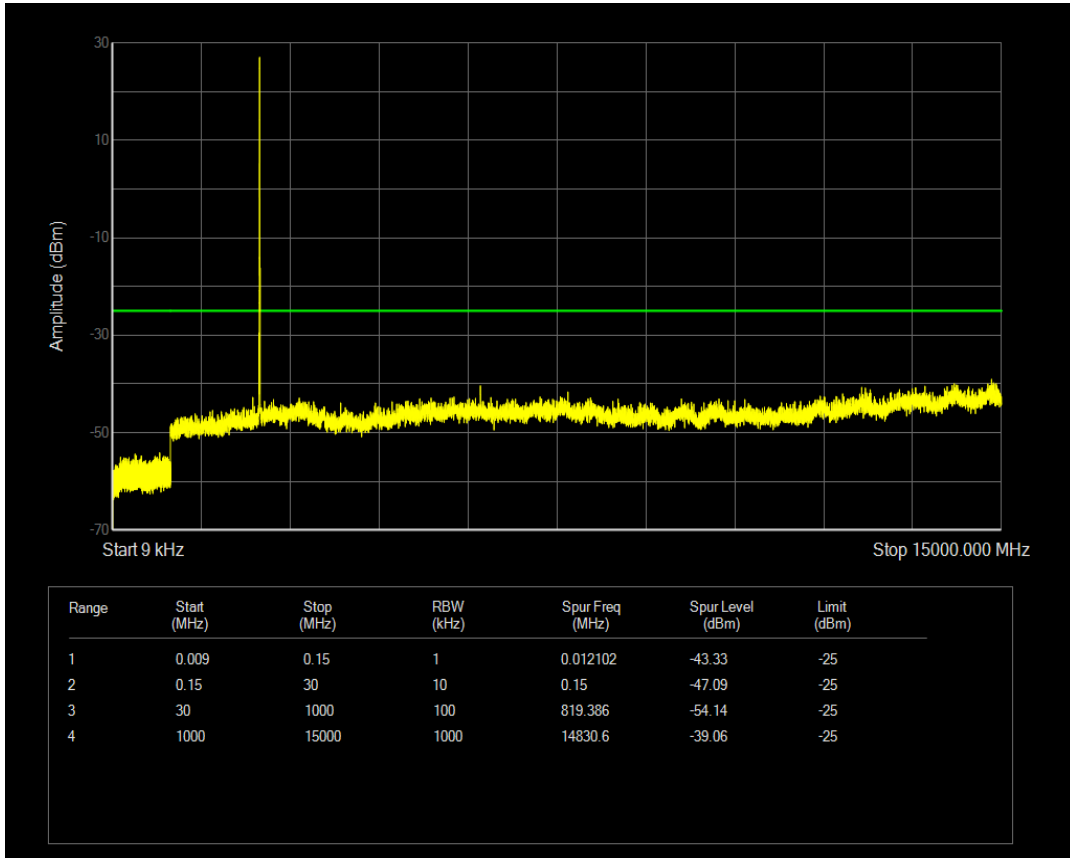

Band5 QAM16 BW=10MHz Channel=20600 RB Size=50 Position=#0

Band7 QPSK BW=5MHz Channel=20775 RB Size=25 Position=#0

Band7 QPSK BW=5MHz Channel=20775 RB Size=1 Position=#0

Band7 QAM16 BW=5MHz Channel=20775 RB Size=1 Position=#0