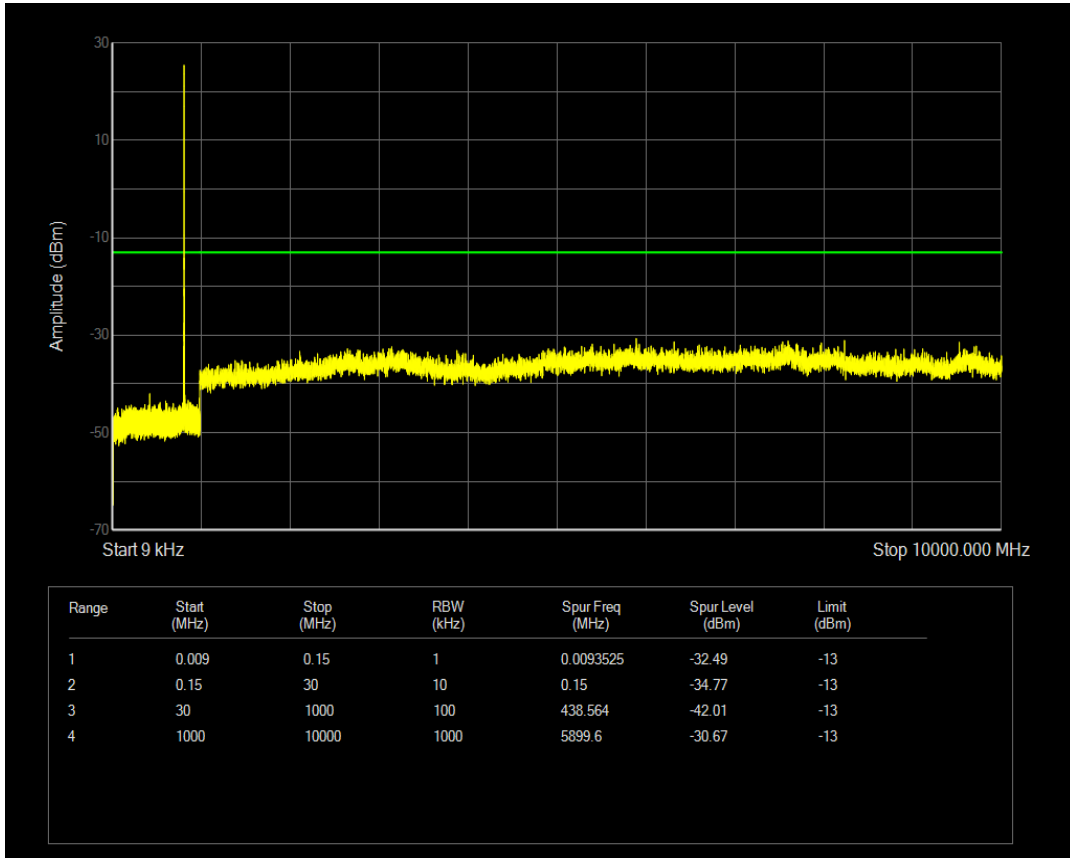

Band5 QAM16 BW=1.4MHz Channel=20643 RB Size=6 Position=#0

Band5 QPSK BW=3MHz Channel=20415 RB Size=1 Position=#0

Band5 QPSK BW=3MHz Channel=20415 RB Size=15 Position=#0

Band5 QAM16 BW=3MHz Channel=20415 RB Size=1 Position=#0