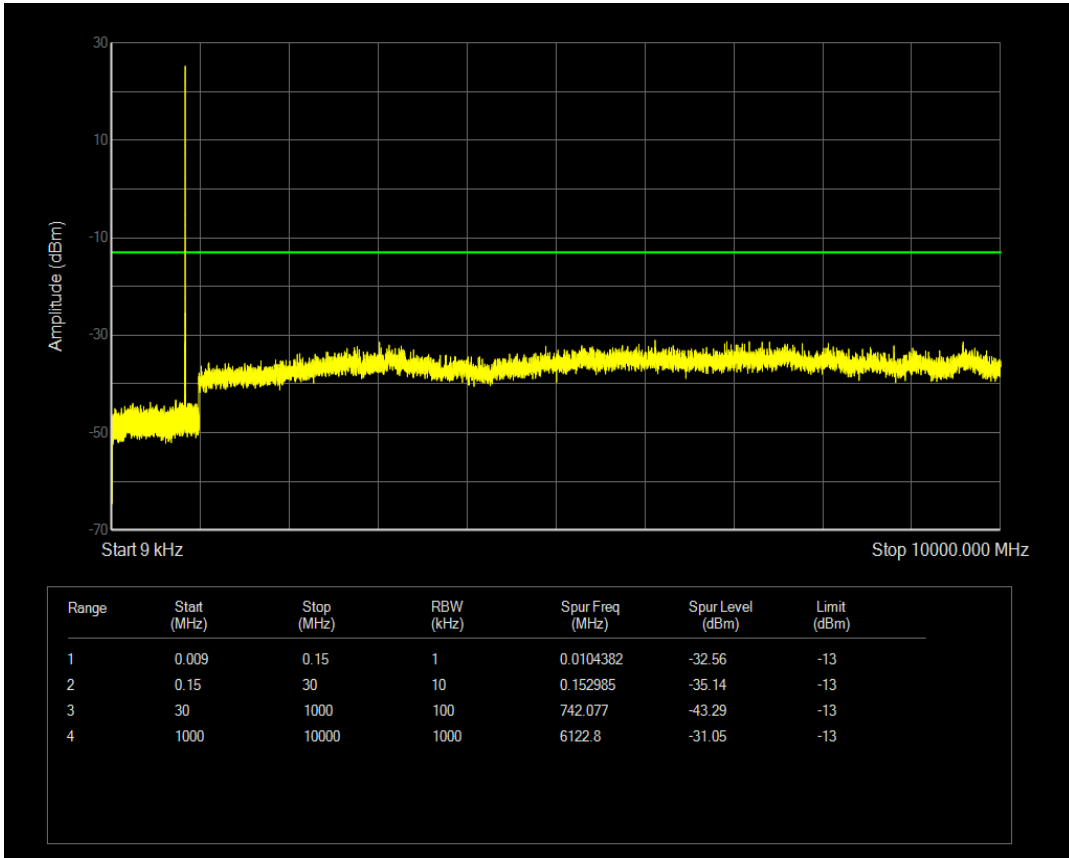

Band5 QAM16 BW=1.4MHz Channel=20525 RB Size=6 Position=#0

Band5 QPSK BW=1.4MHz Channel=20643 RB Size=6 Position=#0

Band5 QPSK BW=1.4MHz Channel=20643 RB Size=1 Position=#0

Band5 QAM16 BW=1.4MHz Channel=20643 RB Size=1 Position=#0