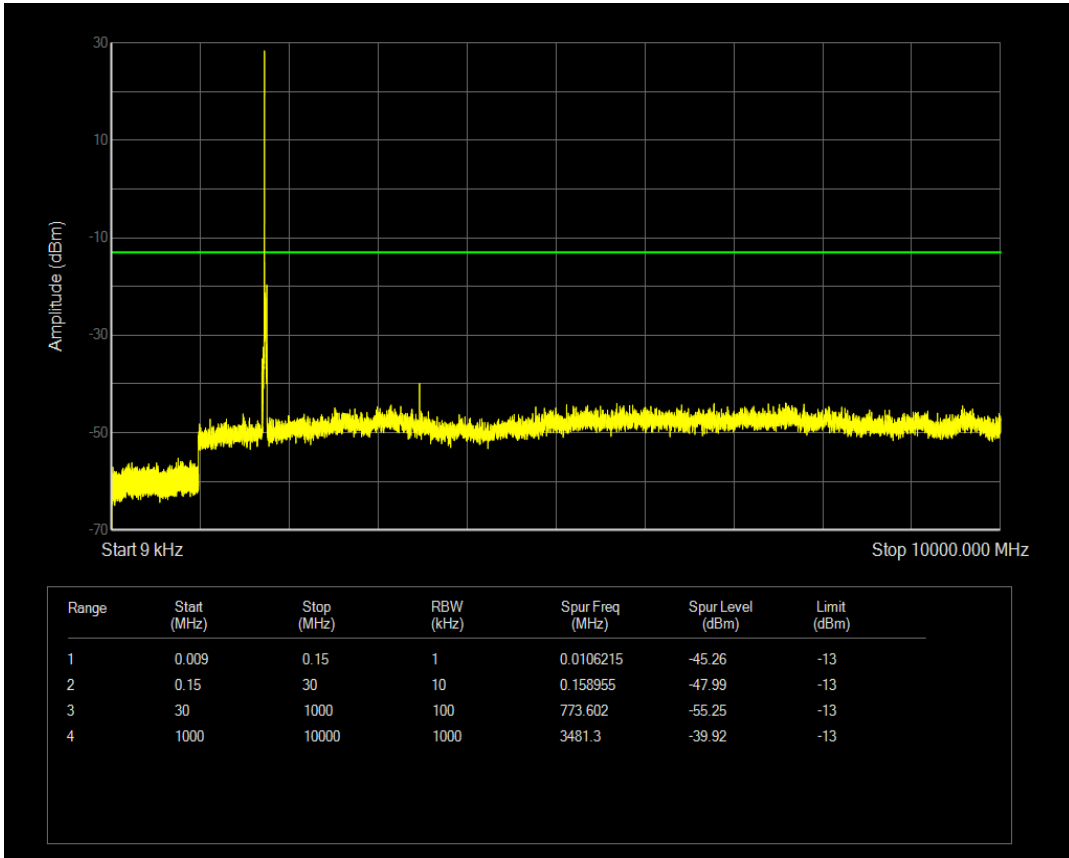

Band4 QAM16 BW=10MHz Channel=20350 RB Size=50 Position=#0

Band4 QPSK BW=15MHz Channel=20025 RB Size=75 Position=#0

Band4 QPSK BW=15MHz Channel=20025 RB Size=1 Position=#0

Band4 QAM16 BW=15MHz Channel=20025 RB Size=1 Position=#0

Band4 QPSK BW=15MHz Channel=20175 RB Size=1 Position=#0

Band4 QAM16 BW=15MHz Channel=20025 RB Size=75 Position=#0

Band4 QPSK BW=15MHz Channel=20175 RB Size=75 Position=#0

Band4 QAM16 BW=15MHz Channel=20175 RB Size=1 Position=#0

Band4 QAM16 BW=15MHz Channel=20175 RB Size=75 Position=#0

Band4 QPSK BW=15MHz Channel=20325 RB Size=1 Position=#0

Band4 QAM16 BW=15MHz Channel=20325 RB Size=1 Position=#0

Band4 QPSK BW=15MHz Channel=20325 RB Size=75 Position=#0