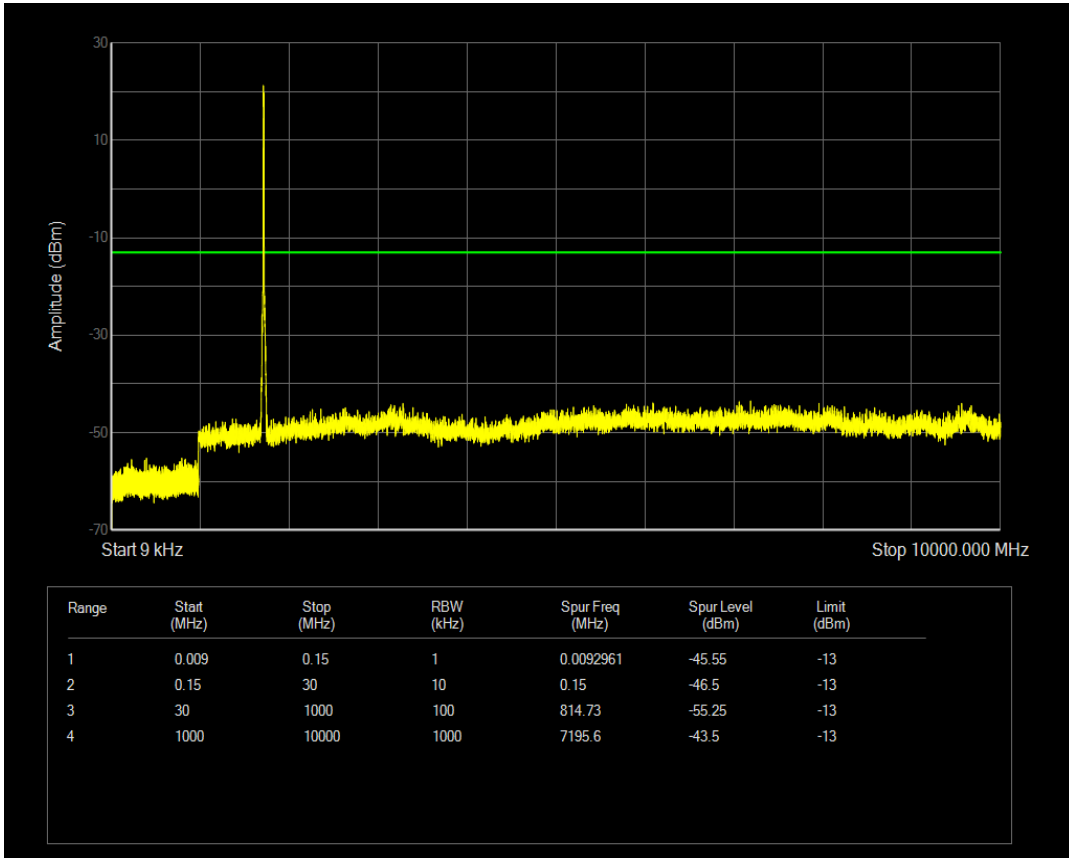

Band4 QPSK BW=10MHz Channel=20000 RB Size=1 Position=#0

Band4 QAM16 BW=5MHz Channel=20375 RB Size=25 Position=#0

Band4 QPSK BW=10MHz Channel=20000 RB Size=50 Position=#0

Band4 QAM16 BW=10MHz Channel=20000 RB Size=50 Position=#0

Band4 QAM16 BW=10MHz Channel=20000 RB Size=1 Position=#0

Band4 QPSK BW=10MHz Channel=20175 RB Size=1 Position=#0

Band4 QPSK BW=10MHz Channel=20175 RB Size=50 Position=#0

Band4 QAM16 BW=10MHz Channel=20175 RB Size=50 Position=#0

Band4 QAM16 BW=10MHz Channel=20175 RB Size=1 Position=#0

Band4 QPSK BW=10MHz Channel=20350 RB Size=1 Position=#0

Band4 QPSK BW=10MHz Channel=20350 RB Size=50 Position=#0

Band4 QAM16 BW=10MHz Channel=20350 RB Size=1 Position=#0