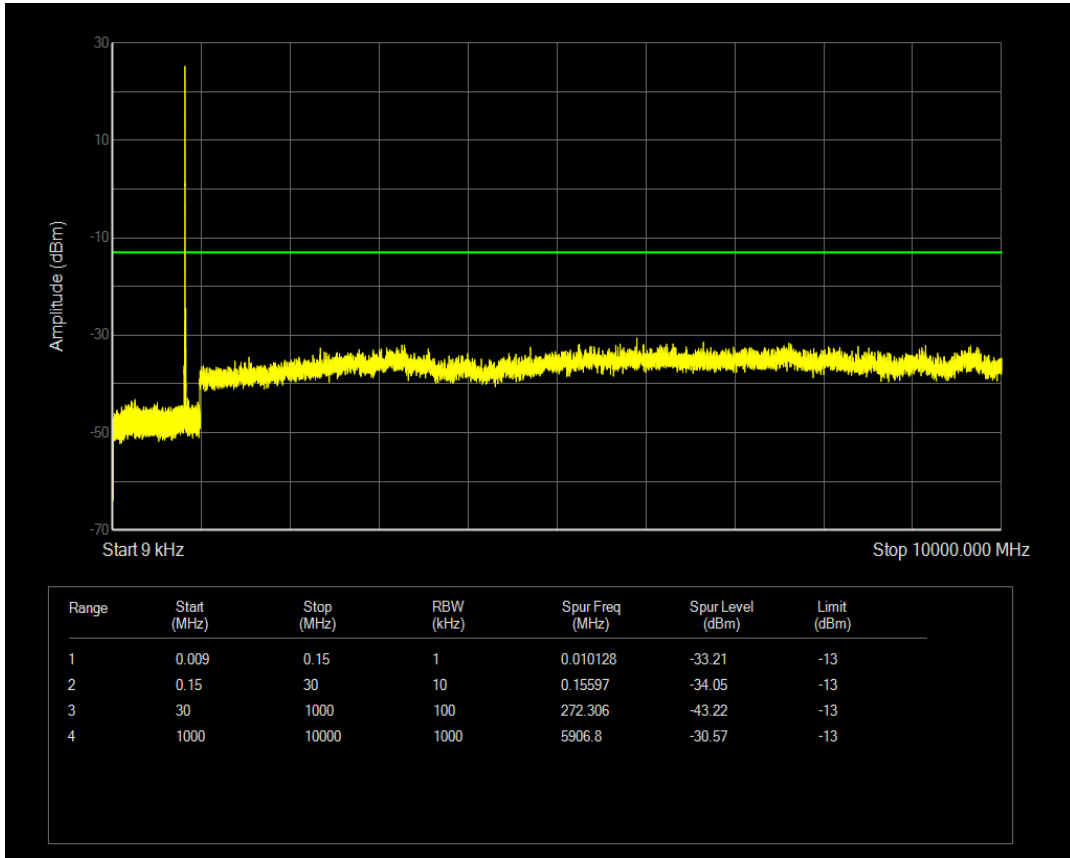

Band5 QAM16 BW=5MHz Channel=20425 RB Size=25 Position=#0

Band5 QPSK BW=5MHz Channel=20525 RB Size=1 Position=#0

Band5 QPSK BW=5MHz Channel=20525 RB Size=25 Position=#0

Band5 QAM16 BW=5MHz Channel=20525 RB Size=1 Position=#0