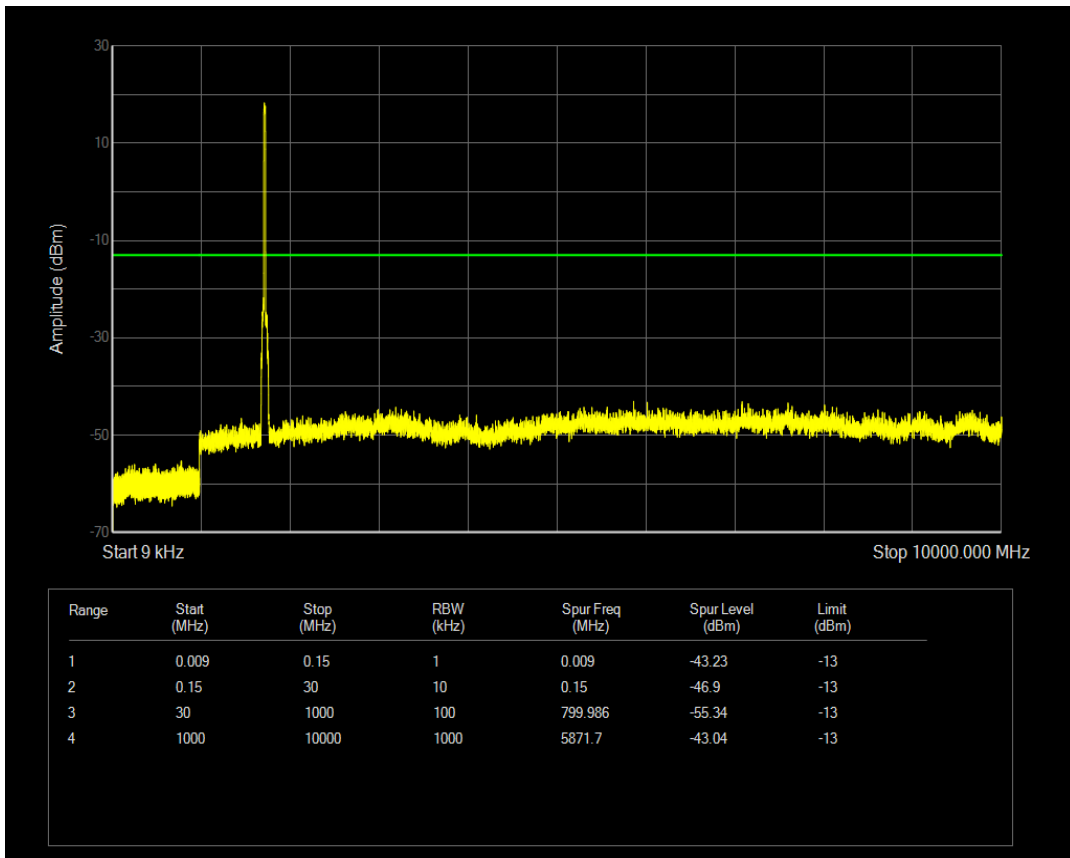

Band4 QAM16 BW=15MHz Channel=20325 RB Size=75 Position=#0

Band4 QPSK BW=20MHz Channel=20050 RB Size=100 Position=#0

Band4 QPSK BW=20MHz Channel=20050 RB Size=1 Position=#0

Band4 QAM16 BW=20MHz Channel=20050 RB Size=1 Position=#0

Band4 QAM16 BW=20MHz Channel=20050 RB Size=100 Position=#0

Band4 QPSK BW=20MHz Channel=20175 RB Size=1 Position=#0

Band4 QPSK BW=20MHz Channel=20175 RB Size=100 Position=#0

Band4 QAM16 BW=20MHz Channel=20175 RB Size=1 Position=#0