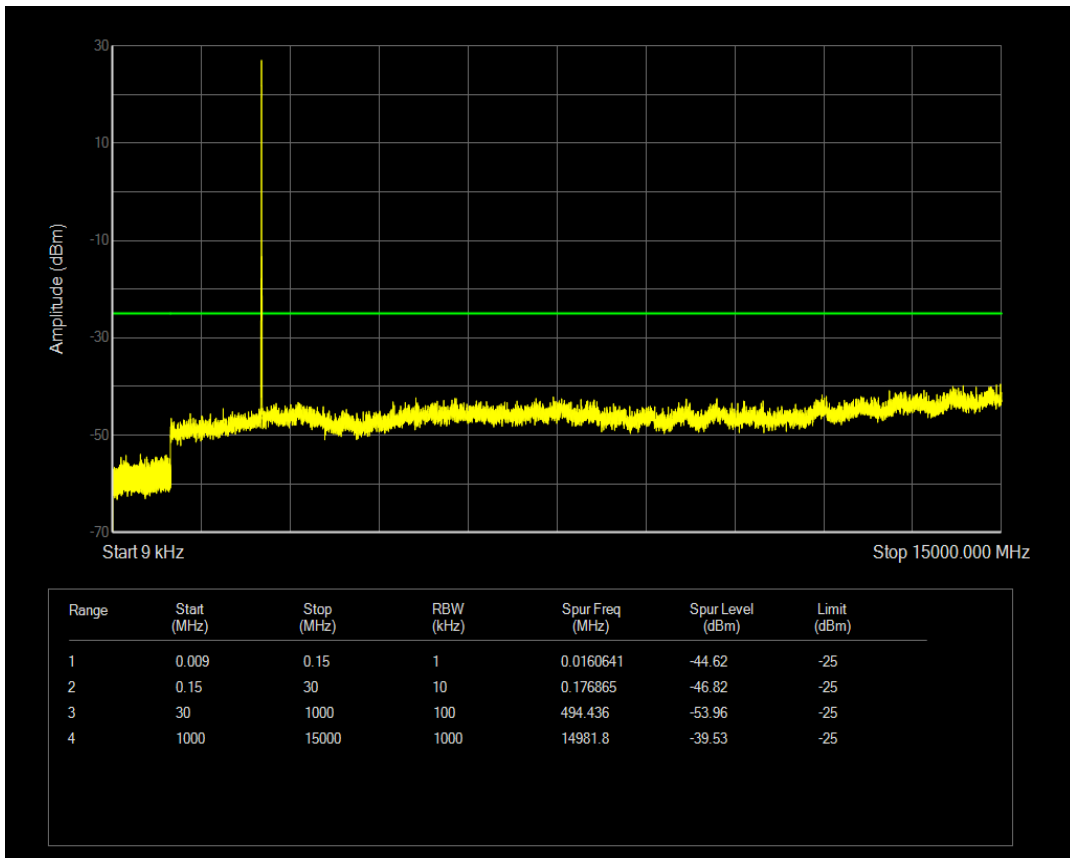

Band7 QAM16 BW=5MHz Channel=21100 RB Size=1 Position=#0

Band7 QPSK BW=5MHz Channel=21425 RB Size=1 Position=#0