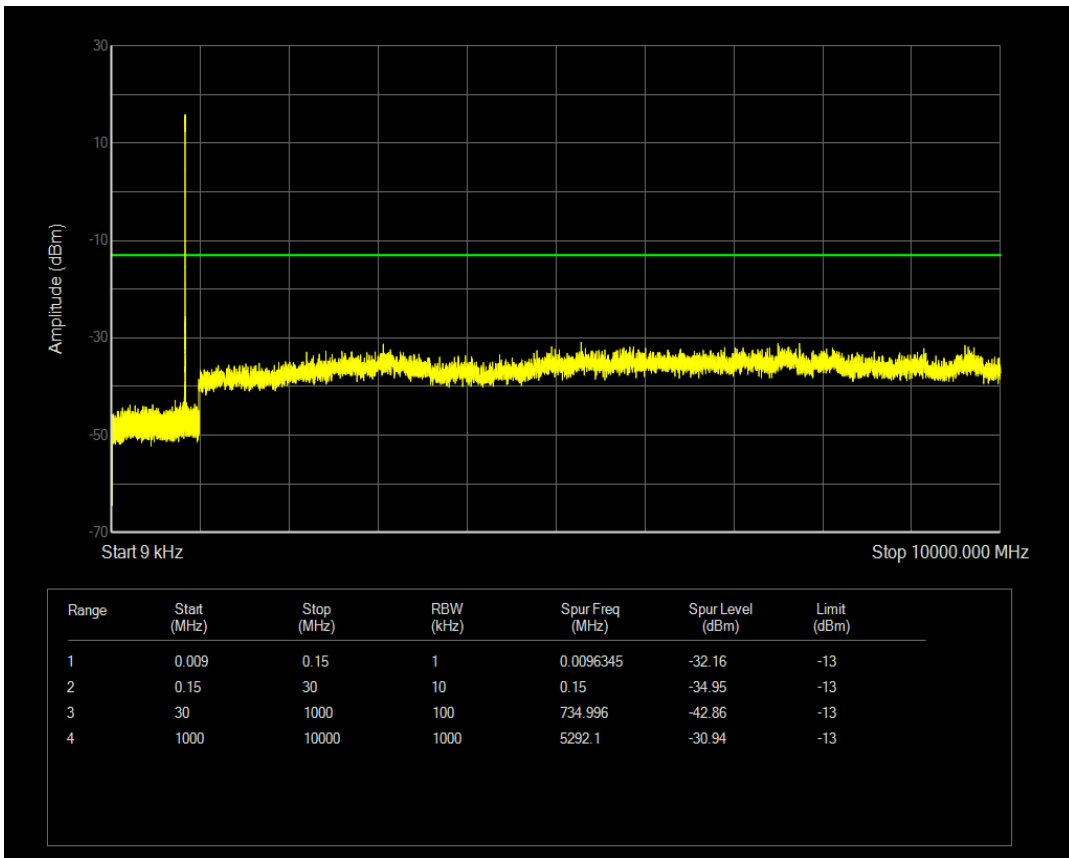

Band5 QAM16 BW=3MHz Channel=20635 RB Size=15 Position=#0

Band5 QPSK BW=5MHz Channel=20425 RB Size=25 Position=#0