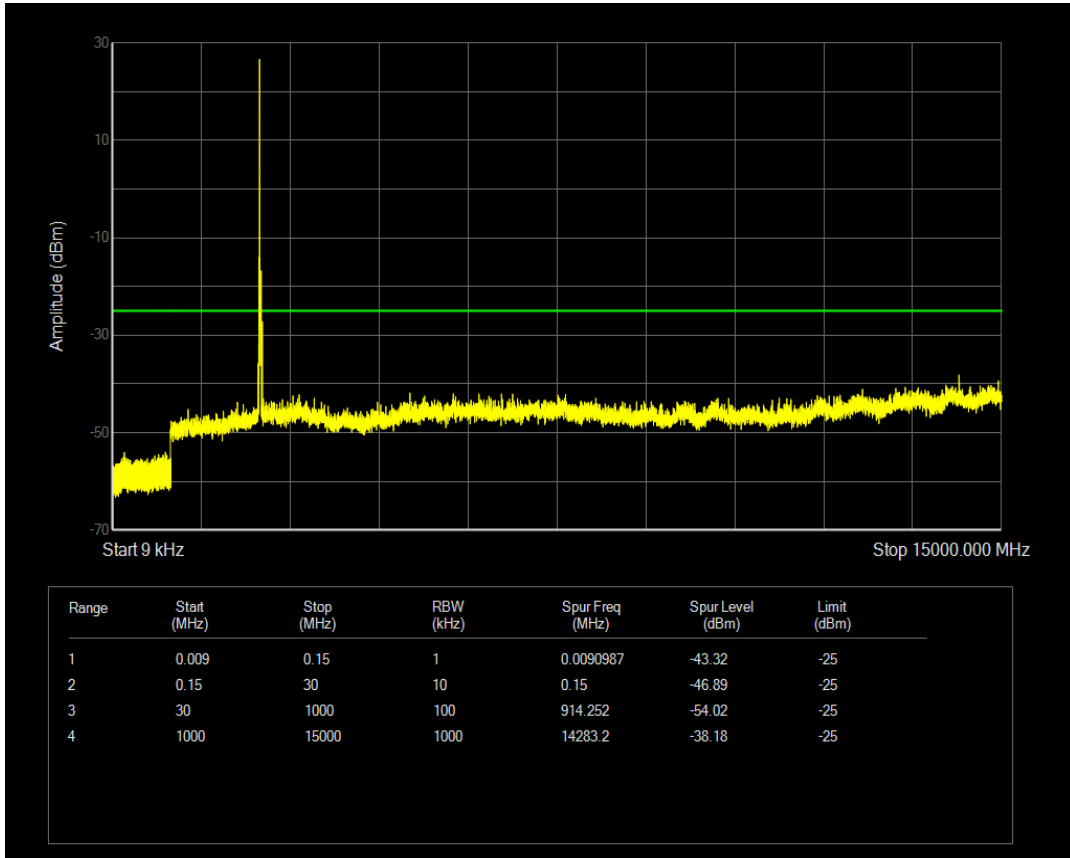

Band7 QAM16 BW=10MHz Channel=21400 RB Size=50 Position=#0

Band7 QPSK BW=15MHz Channel=20825 RB Size=1 Position=#0

Band7 QPSK BW=15MHz Channel=20825 RB Size=75 Position=#0

Band7 QAM16 BW=15MHz Channel=20825 RB Size=1 Position=#0