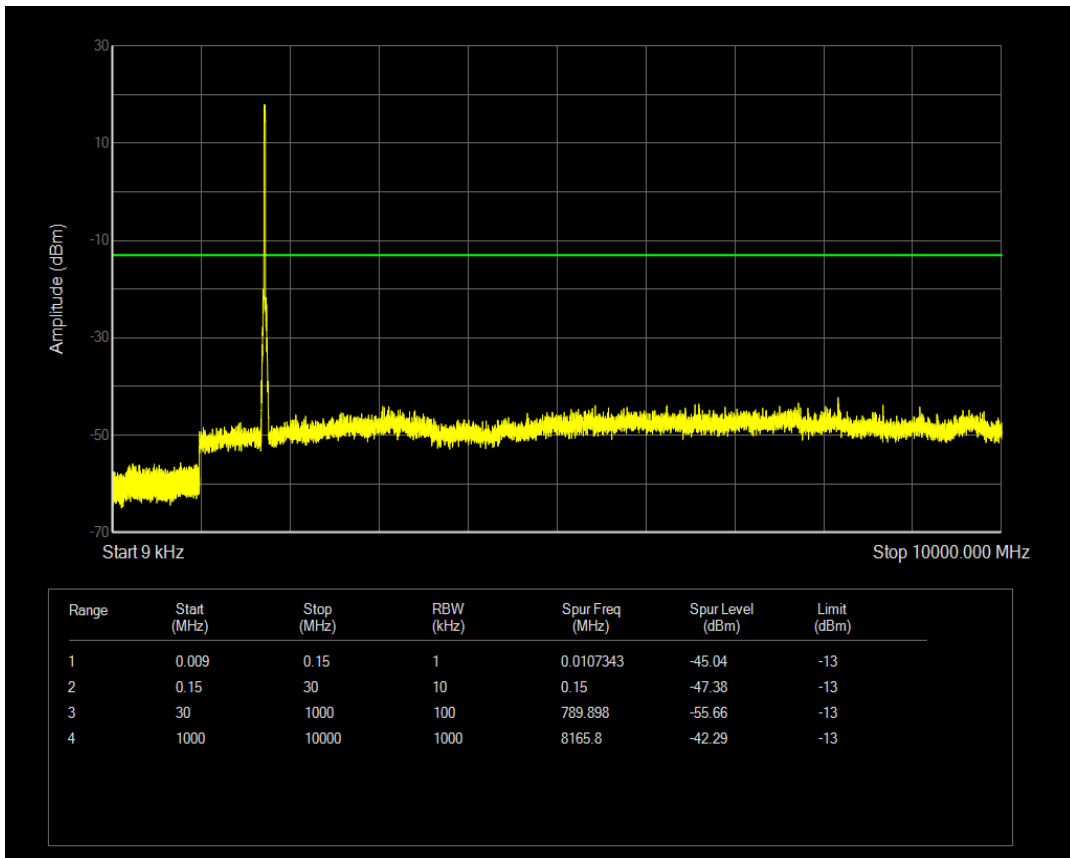

Band4 QAM16 BW=10MHz Channel=20350 RB Size=50 Position=#0

Band4 QPSK BW=15MHz Channel=20025 RB Size=75 Position=#0

Band4 QPSK BW=15MHz Channel=20025 RB Size=1 Position=#0

Band4 QAM16 BW=15MHz Channel=20025 RB Size=1 Position=#0

Band4 QPSK BW=15MHz Channel=20175 RB Size=1 Position=#0

Band4 QAM16 BW=15MHz Channel=20025 RB Size=75 Position=#0

Band4 QPSK BW=15MHz Channel=20175 RB Size=75 Position=#0

Band4 QAM16 BW=15MHz Channel=20175 RB Size=1 Position=#0

Band4 QAM16 BW=15MHz Channel=20175 RB Size=75 Position=#0

Band4 QPSK BW=15MHz Channel=20325 RB Size=1 Position=#0

Band4 QAM16 BW=15MHz Channel=20325 RB Size=1 Position=#0

Band4 QPSK BW=15MHz Channel=20325 RB Size=75 Position=#0