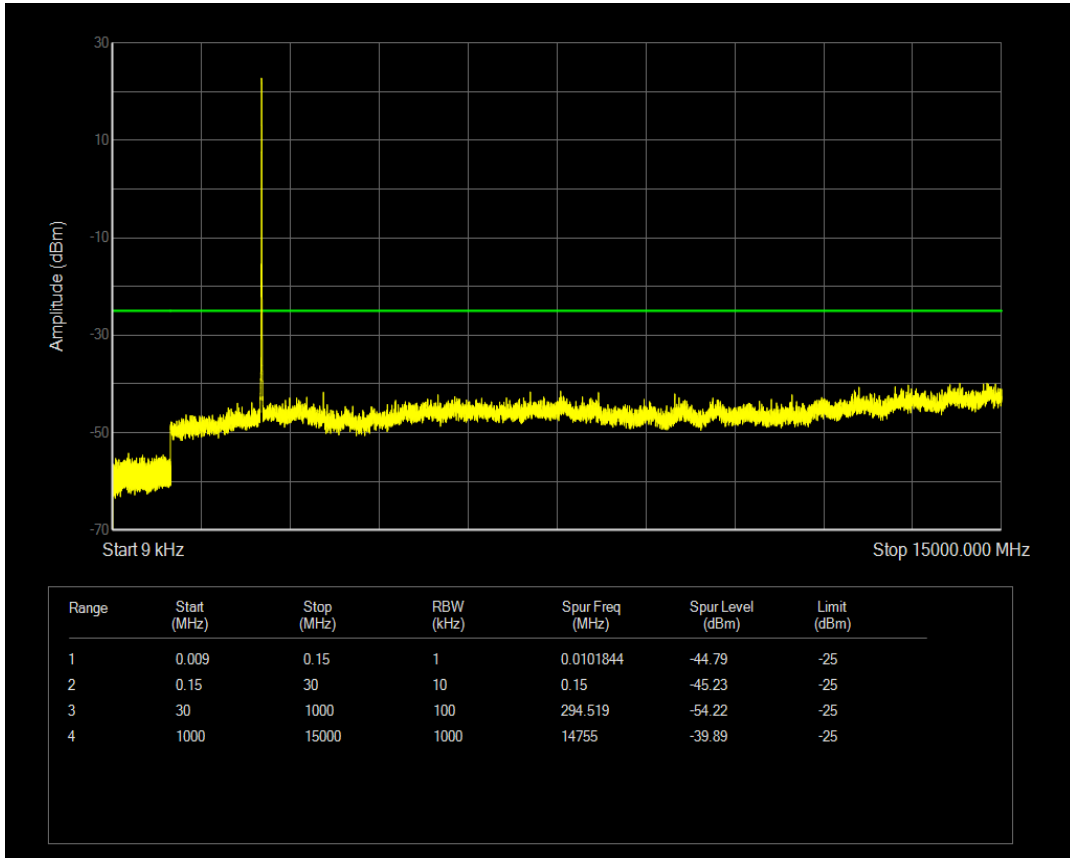

Band7 QPSK BW=5MHz Channel=21100 RB Size=1 Position=#0

Band7 QAM16 BW=5MHz Channel=20775 RB Size=25 Position=#0

Band7 QPSK BW=5MHz Channel=21100 RB Size=25 Position=#0

Band7 QAM16 BW=5MHz Channel=21100 RB Size=25 Position=#0