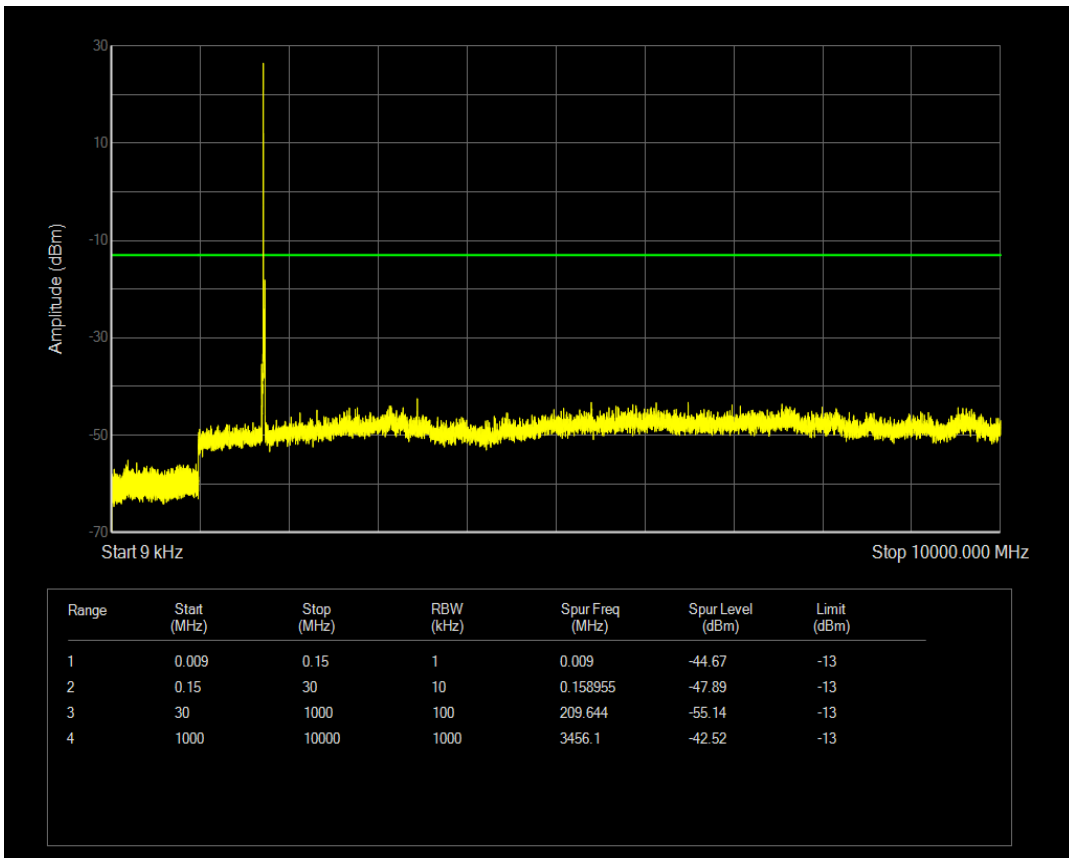

Band4 QPSK BW=10MHz Channel=20000 RB Size=1 Position=#0

Band4 QAM16 BW=5MHz Channel=20375 RB Size=25 Position=#0

Band4 QPSK BW=10MHz Channel=20000 RB Size=50 Position=#0

Band4 QAM16 BW=10MHz Channel=20000 RB Size=50 Position=#0

Band4 QAM16 BW=10MHz Channel=20000 RB Size=1 Position=#0

Band4 QPSK BW=10MHz Channel=20175 RB Size=1 Position=#0

Band4 QPSK BW=10MHz Channel=20175 RB Size=50 Position=#0

Band4 QAM16 BW=10MHz Channel=20175 RB Size=50 Position=#0

Band4 QAM16 BW=10MHz Channel=20175 RB Size=1 Position=#0

Band4 QPSK BW=10MHz Channel=20350 RB Size=1 Position=#0

Band4 QPSK BW=10MHz Channel=20350 RB Size=50 Position=#0

Band4 QAM16 BW=10MHz Channel=20350 RB Size=1 Position=#0