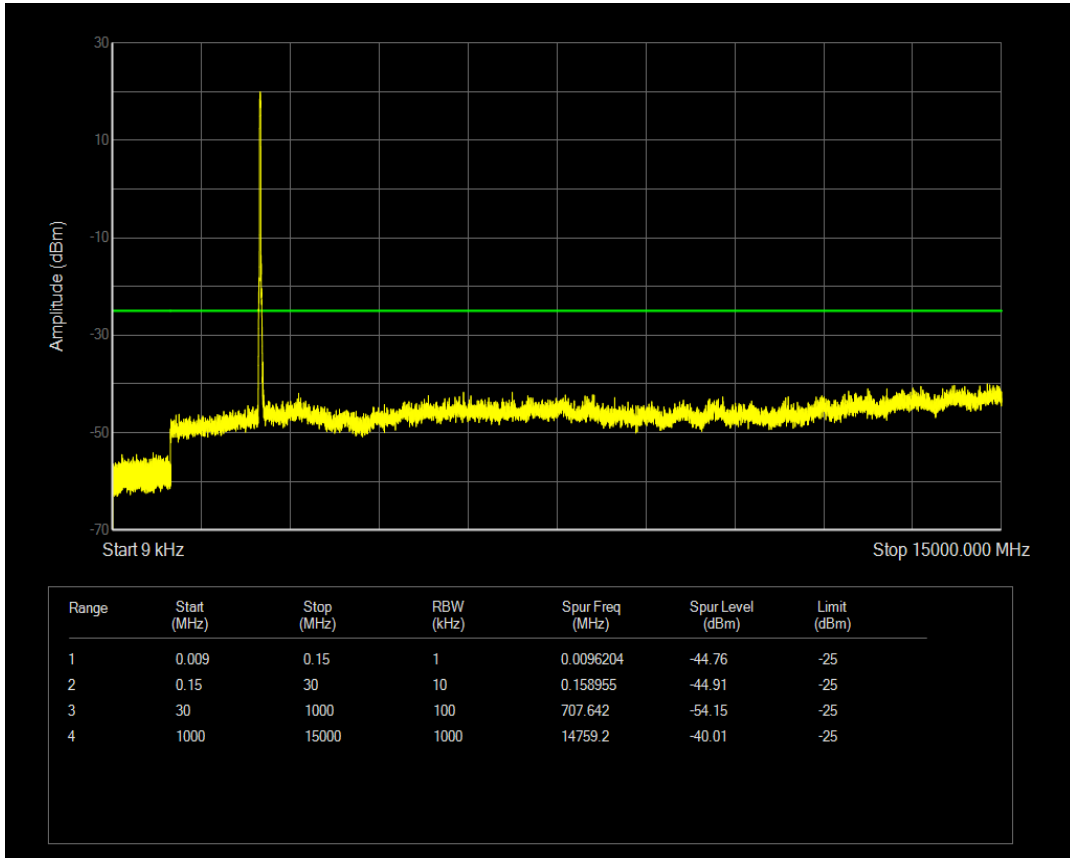

Band7 QPSK BW=20MHz Channel=20850 RB Size=100 Position=#0

Band7 QPSK BW=20MHz Channel=20850 RB Size=1 Position=#0