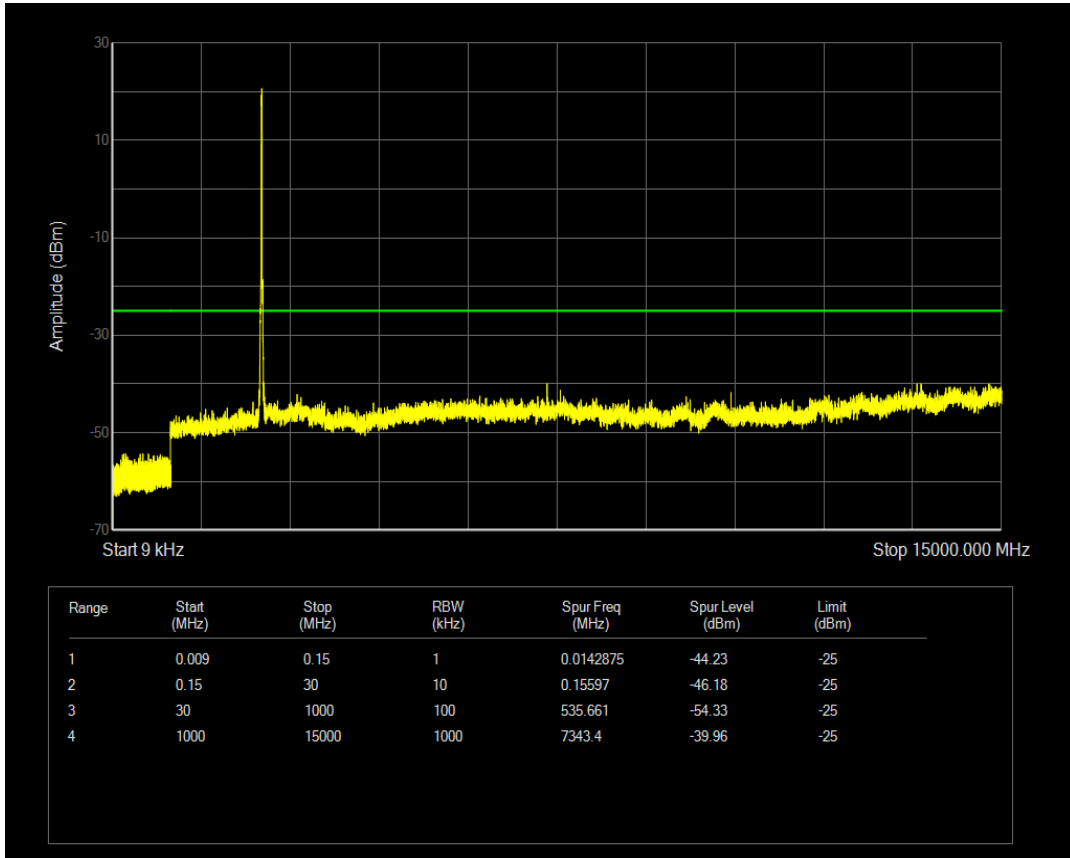

Band7 QAM16 BW=15MHz Channel=20825 RB Size=75 Position=#0

Band7 QPSK BW=15MHz Channel=21100 RB Size=1 Position=#0

Band7 QPSK BW=15MHz Channel=21100 RB Size=75 Position=#0

Band7 QAM16 BW=15MHz Channel=21100 RB Size=75 Position=#0