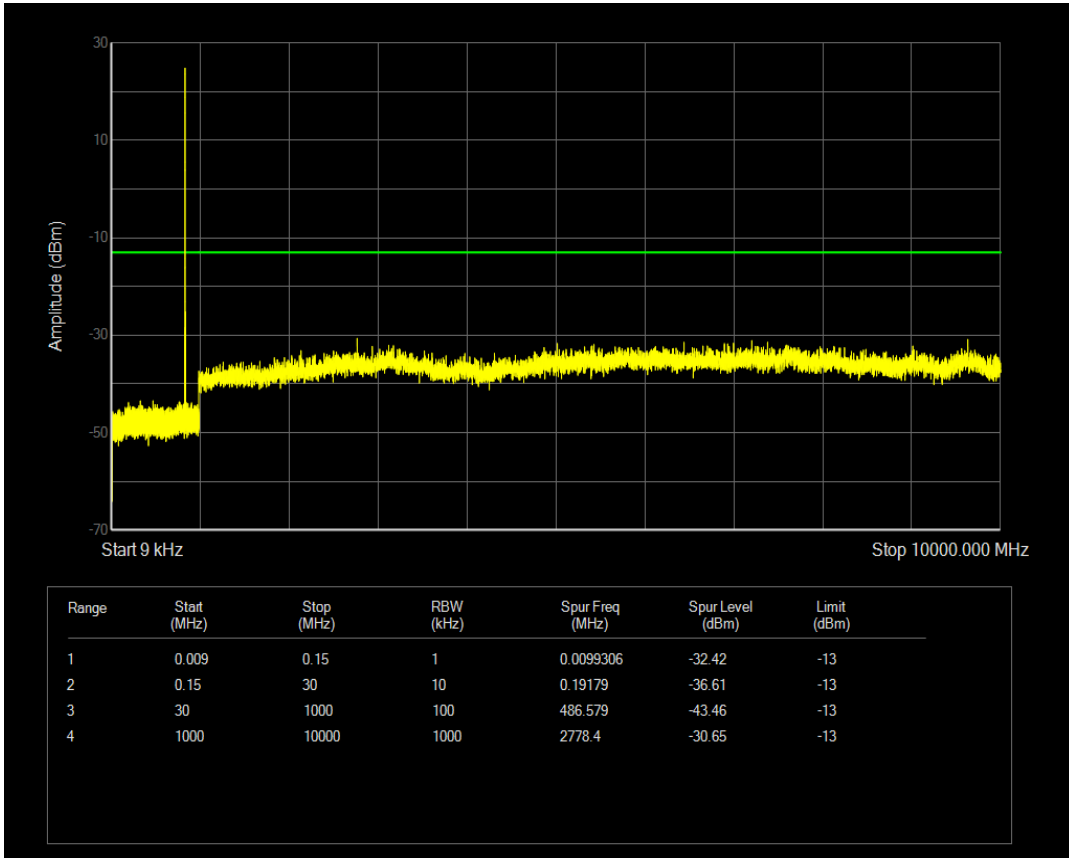

Band5 QAM16 BW=3MHz Channel=20525 RB Size=1 Position=#0

Band5 QPSK BW=3MHz Channel=20635 RB Size=1 Position=#0

Band5 QPSK BW=3MHz Channel=20635 RB Size=15 Position=#0

Band5 QAM16 BW=3MHz Channel=20635 RB Size=1 Position=#0