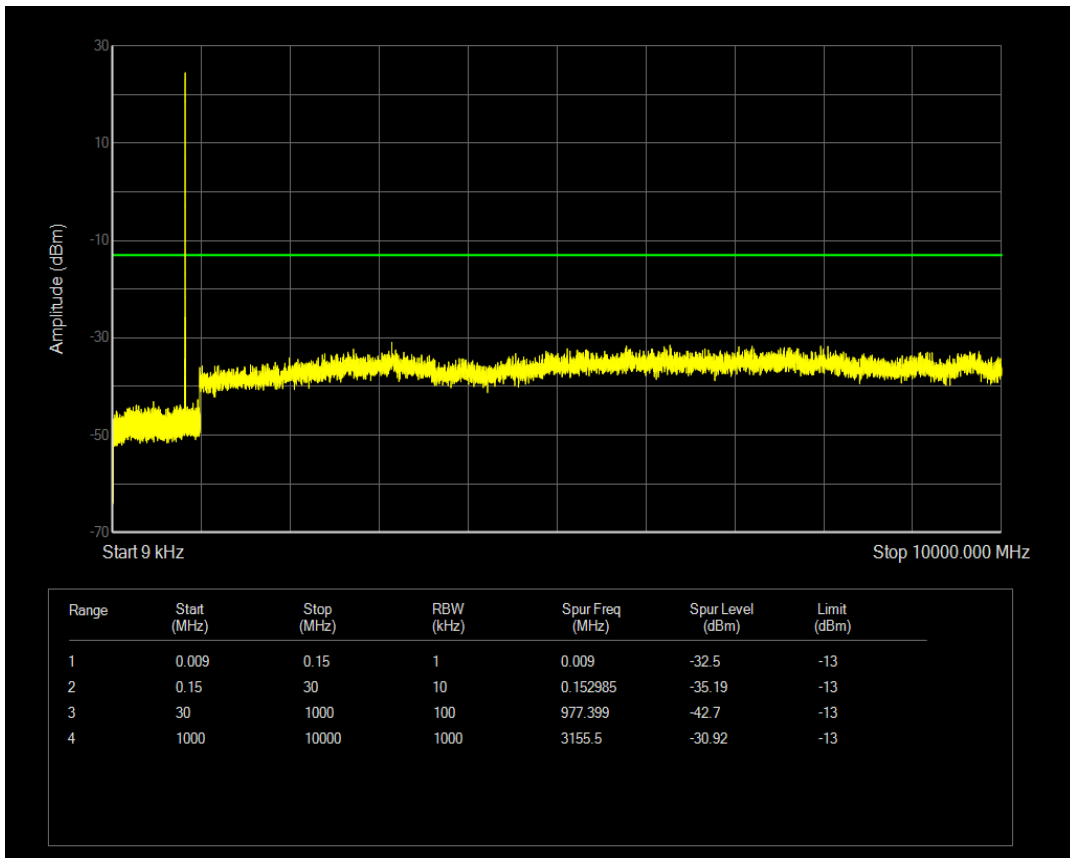

Band4 QAM16 BW=20MHz Channel=20300 RB Size=100 Position=#0

Band5 QPSK BW=1.4MHz Channel=20407 RB Size=6 Position=#0

Band5 QPSK BW=1.4MHz Channel=20407 RB Size=1 Position=#0

Band5 QAM16 BW=1.4MHz Channel=20407 RB Size=1 Position=#0

Band5 QPSK BW=1.4MHz Channel=20525 RB Size=1 Position=#0

Band5 QAM16 BW=1.4MHz Channel=20407 RB Size=6 Position=#0

Band5 QAM16 BW=1.4MHz Channel=20525 RB Size=1 Position=#0

Band5 QPSK BW=1.4MHz Channel=20525 RB Size=6 Position=#0