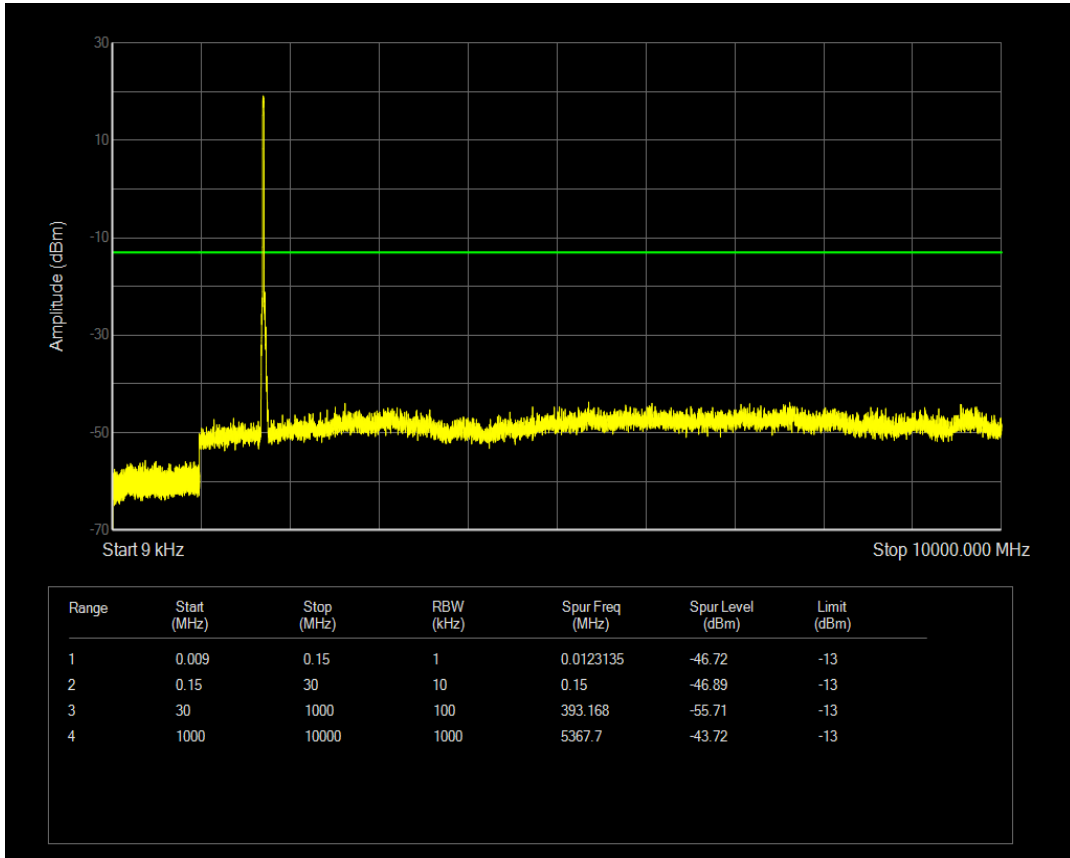

Band4 QAM16 BW=10MHz Channel=20000 RB Size=1 Position=#0

Band4 QPSK BW=10MHz Channel=20175 RB Size=1 Position=#0

Band4 QPSK BW=10MHz Channel=20175 RB Size=50 Position=#0

Band4 QAM16 BW=10MHz Channel=20175 RB Size=50 Position=#0

Band4 QAM16 BW=10MHz Channel=20175 RB Size=1 Position=#0

Band4 QPSK BW=10MHz Channel=20350 RB Size=1 Position=#0

Band4 QPSK BW=10MHz Channel=20350 RB Size=50 Position=#0

Band4 QAM16 BW=10MHz Channel=20350 RB Size=1 Position=#0

Band4 QAM16 BW=10MHz Channel=20350 RB Size=50 Position=#0

Band4 QPSK BW=15MHz Channel=20025 RB Size=75 Position=#0

Band4 QPSK BW=15MHz Channel=20025 RB Size=1 Position=#0

Band4 QAM16 BW=15MHz Channel=20025 RB Size=1 Position=#0