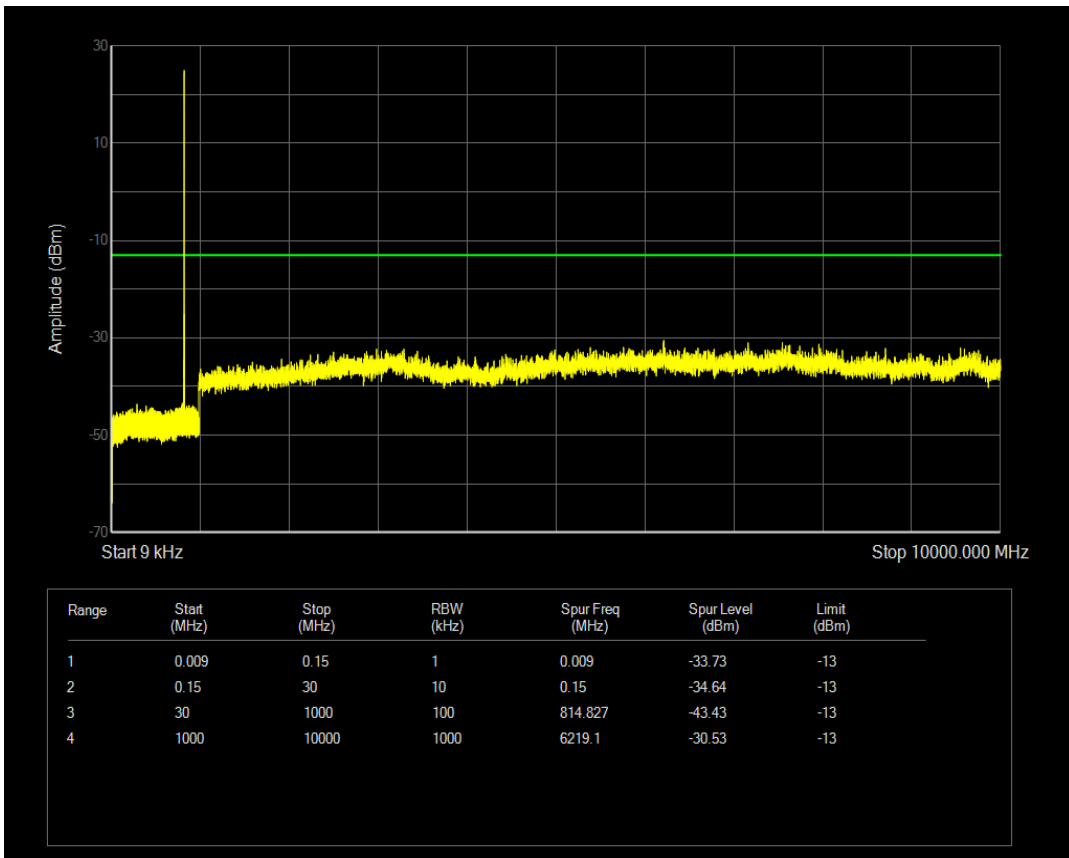

Band4 QAM16 BW=20MHz Channel=20300 RB Size=100 Position=#0

Band5 QPSK BW=1.4MHz Channel=20407 RB Size=6 Position=#0

Band5 QPSK BW=1.4MHz Channel=20407 RB Size=1 Position=#0

Band5 QAM16 BW=1.4MHz Channel=20407 RB Size=1 Position=#0

Band5 QPSK BW=1.4MHz Channel=20525 RB Size=1 Position=#0

Band5 QAM16 BW=1.4MHz Channel=20407 RB Size=6 Position=#0

Band5 QAM16 BW=1.4MHz Channel=20525 RB Size=1 Position=#0

Band5 QPSK BW=1.4MHz Channel=20525 RB Size=6 Position=#0