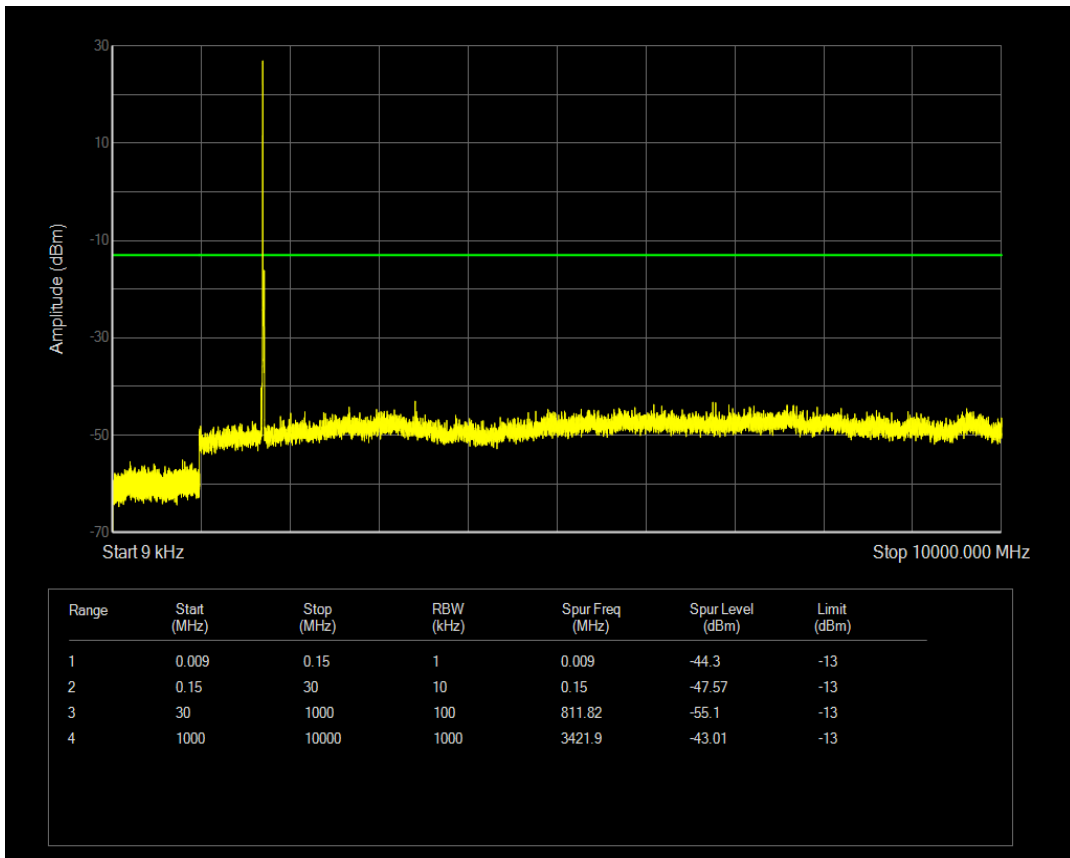

Band4 QPSK BW=10MHz Channel=20000 RB Size=1 Position=#0

Band4 QAM16 BW=5MHz Channel=20375 RB Size=25 Position=#0

Band4 QPSK BW=10MHz Channel=20000 RB Size=50 Position=#0

Band4 QAM16 BW=10MHz Channel=20000 RB Size=50 Position=#0

Band4 QAM16 BW=10MHz Channel=20000 RB Size=1 Position=#0

Band4 QPSK BW=10MHz Channel=20175 RB Size=1 Position=#0

Band4 QPSK BW=10MHz Channel=20175 RB Size=50 Position=#0

Band4 QAM16 BW=10MHz Channel=20175 RB Size=50 Position=#0