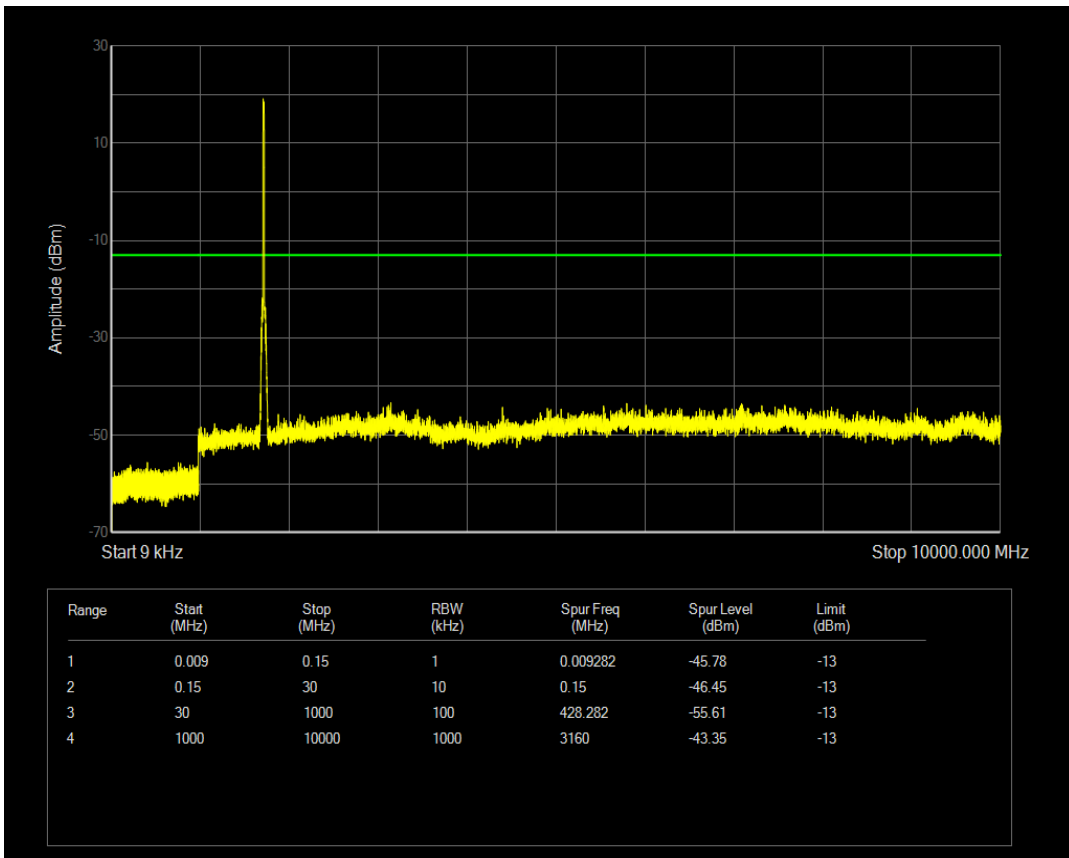

Band4 QAM16 BW=10MHz Channel=20350 RB Size=50 Position=#0

Band4 QPSK BW=15MHz Channel=20025 RB Size=75 Position=#0

Band4 QPSK BW=15MHz Channel=20025 RB Size=1 Position=#0

Band4 QAM16 BW=15MHz Channel=20025 RB Size=1 Position=#0

Band4 QPSK BW=15MHz Channel=20175 RB Size=1 Position=#0

Band4 QAM16 BW=15MHz Channel=20025 RB Size=75 Position=#0

Band4 QPSK BW=15MHz Channel=20175 RB Size=75 Position=#0

Band4 QAM16 BW=15MHz Channel=20175 RB Size=1 Position=#0