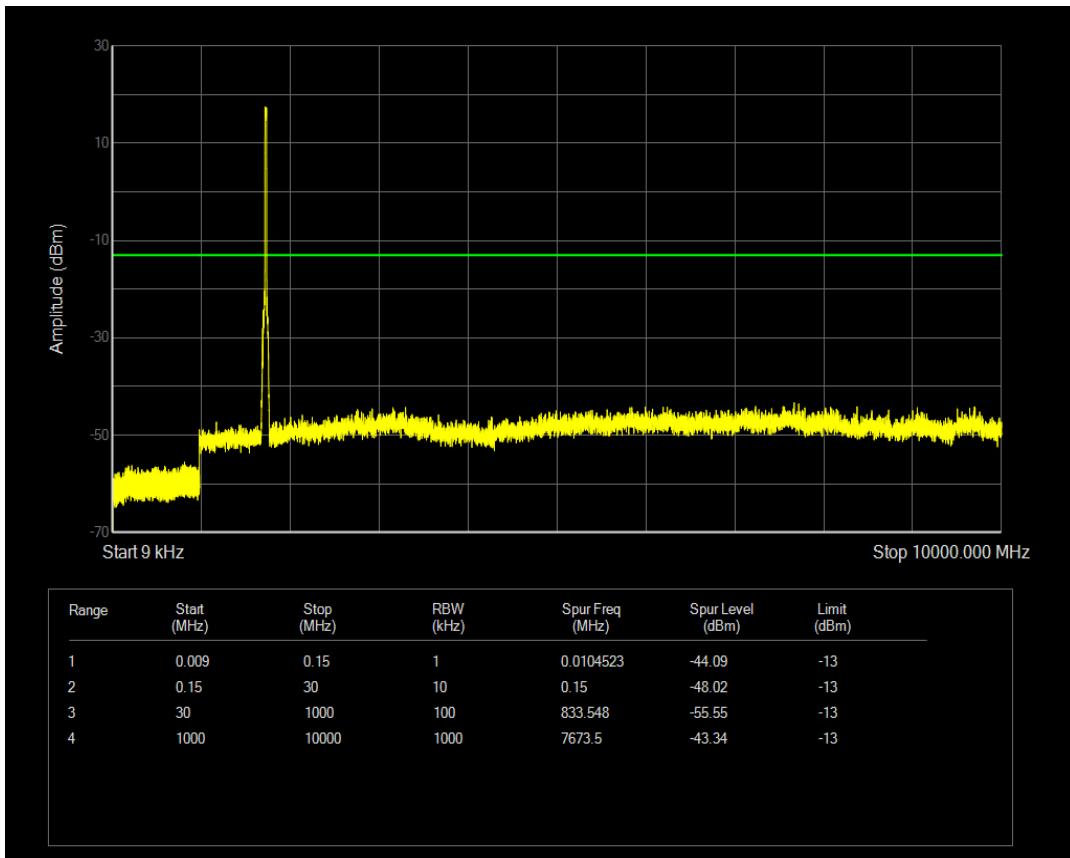

Band4 QAM16 BW=20MHz Channel=20175 RB Size=100 Position=#0

Band4 QPSK BW=20MHz Channel=20300 RB Size=1 Position=#0

Band4 QPSK BW=20MHz Channel=20300 RB Size=100 Position=#0

Band4 QAM16 BW=20MHz Channel=20300 RB Size=1 Position=#0

Band4 QAM16 BW=20MHz Channel=20300 RB Size=100 Position=#0

Band5 QPSK BW=1.4MHz Channel=20407 RB Size=6 Position=#0

Band5 QPSK BW=1.4MHz Channel=20407 RB Size=1 Position=#0

Band5 QAM16 BW=1.4MHz Channel=20407 RB Size=1 Position=#0