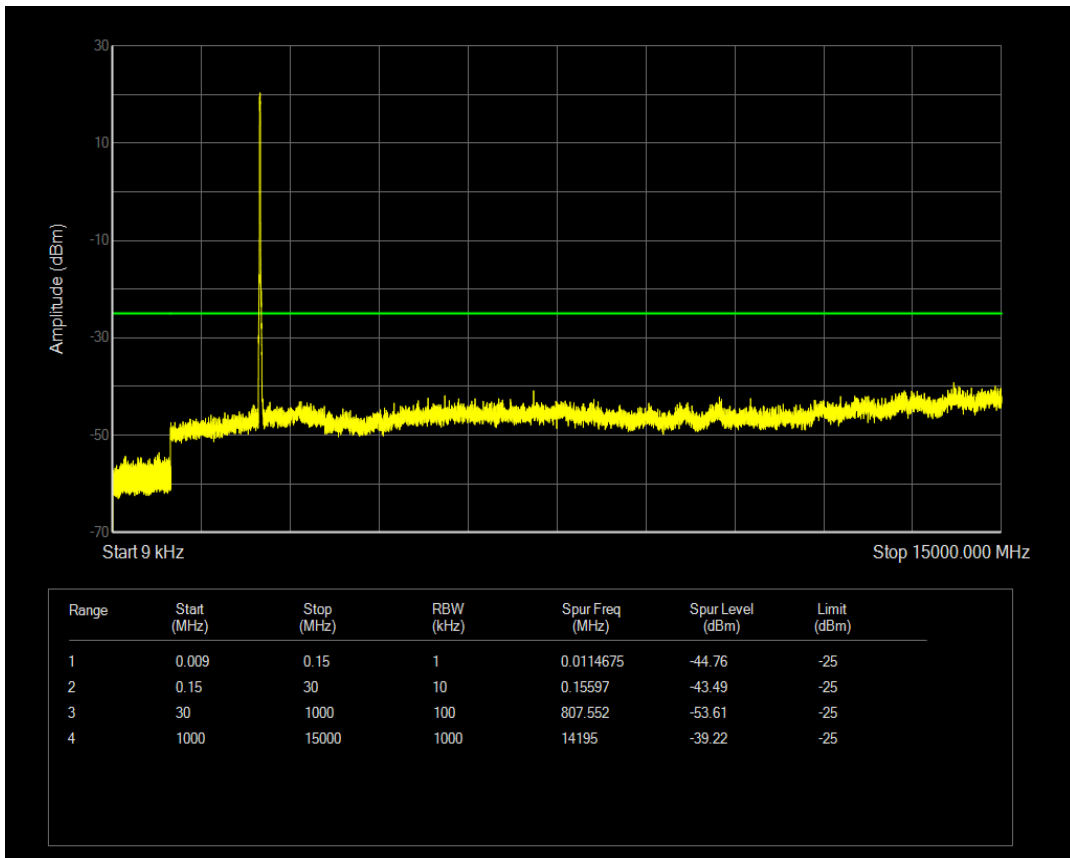

Band7 QAM16 BW=15MHz Channel=20825 RB Size=75 Position=#0

Band7 QPSK BW=15MHz Channel=21100 RB Size=1 Position=#0