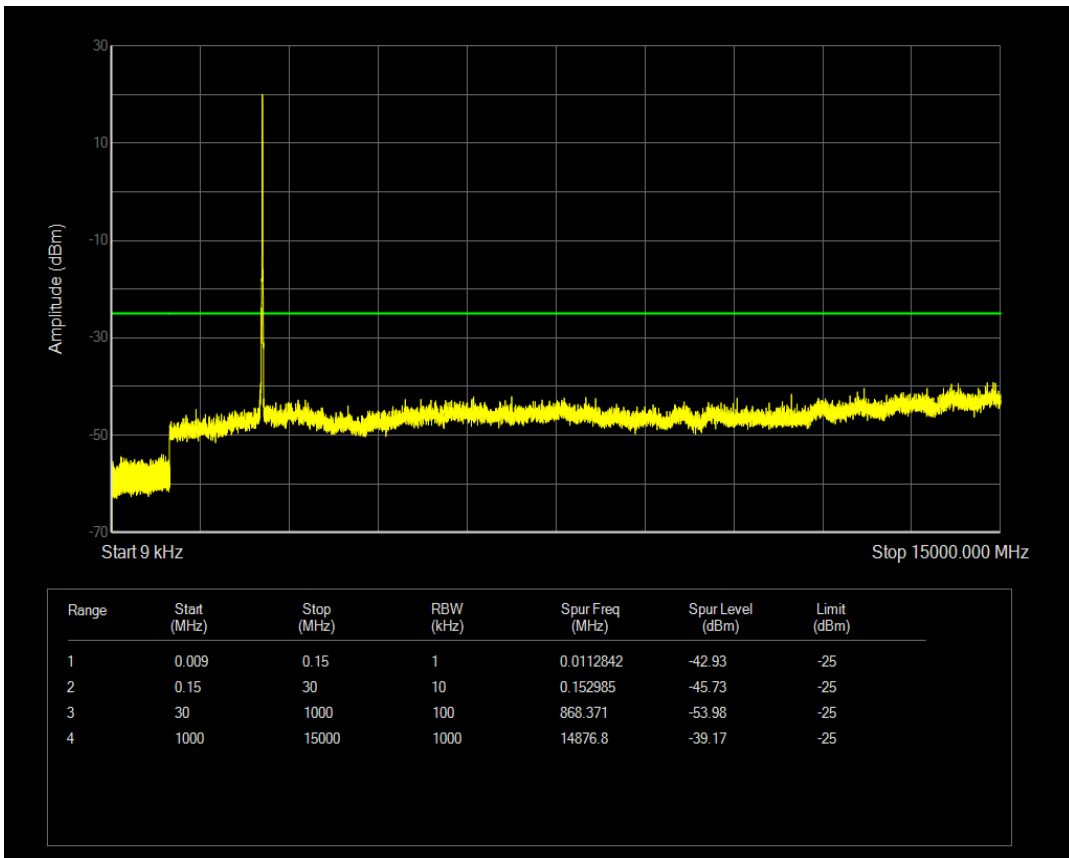

Band7 QAM16 BW=10MHz Channel=21100 RB Size=50 Position=#0

Band7 QPSK BW=10MHz Channel=21400 RB Size=1 Position=#0

Band7 QPSK BW=10MHz Channel=21400 RB Size=50 Position=#0

Band7 QAM16 BW=10MHz Channel=21400 RB Size=1 Position=#0

Band7 QAM16 BW=10MHz Channel=21400 RB Size=50 Position=#0

Band7 QPSK BW=15MHz Channel=20825 RB Size=1 Position=#0

Band7 QPSK BW=15MHz Channel=20825 RB Size=75 Position=#0

Band7 QAM16 BW=15MHz Channel=20825 RB Size=1 Position=#0