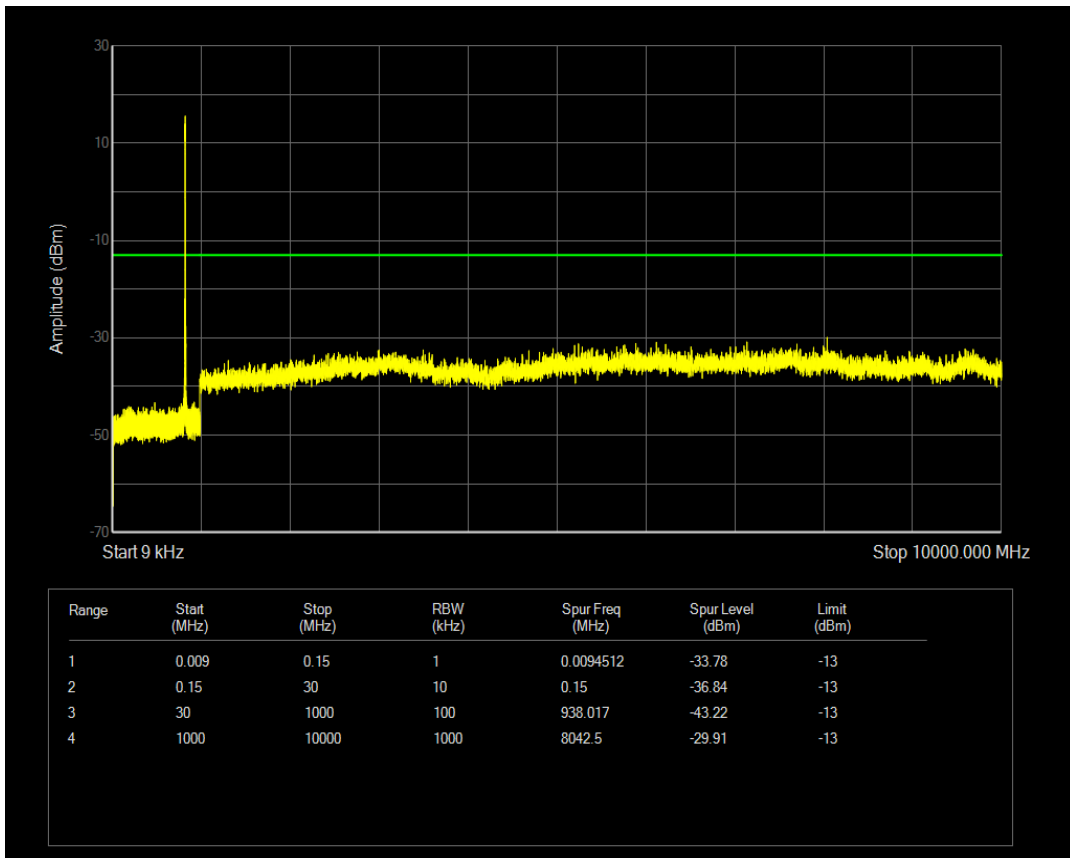

Band5 QAM16 BW=5MHz Channel=20525 RB Size=25 Position=#0

Band5 QPSK BW=5MHz Channel=20625 RB Size=1 Position=#0