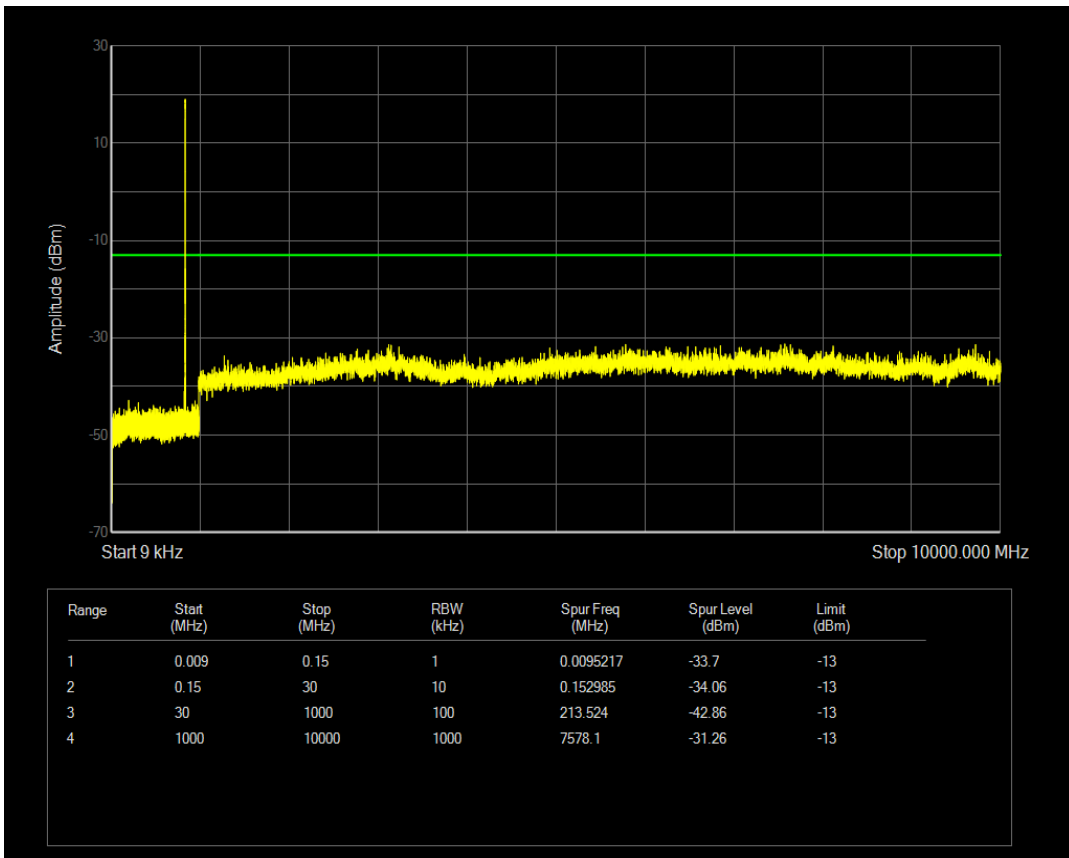

Band5 QAM16 BW=1.4MHz Channel=20643 RB Size=6 Position=#0

Band5 QPSK BW=3MHz Channel=20415 RB Size=1 Position=#0