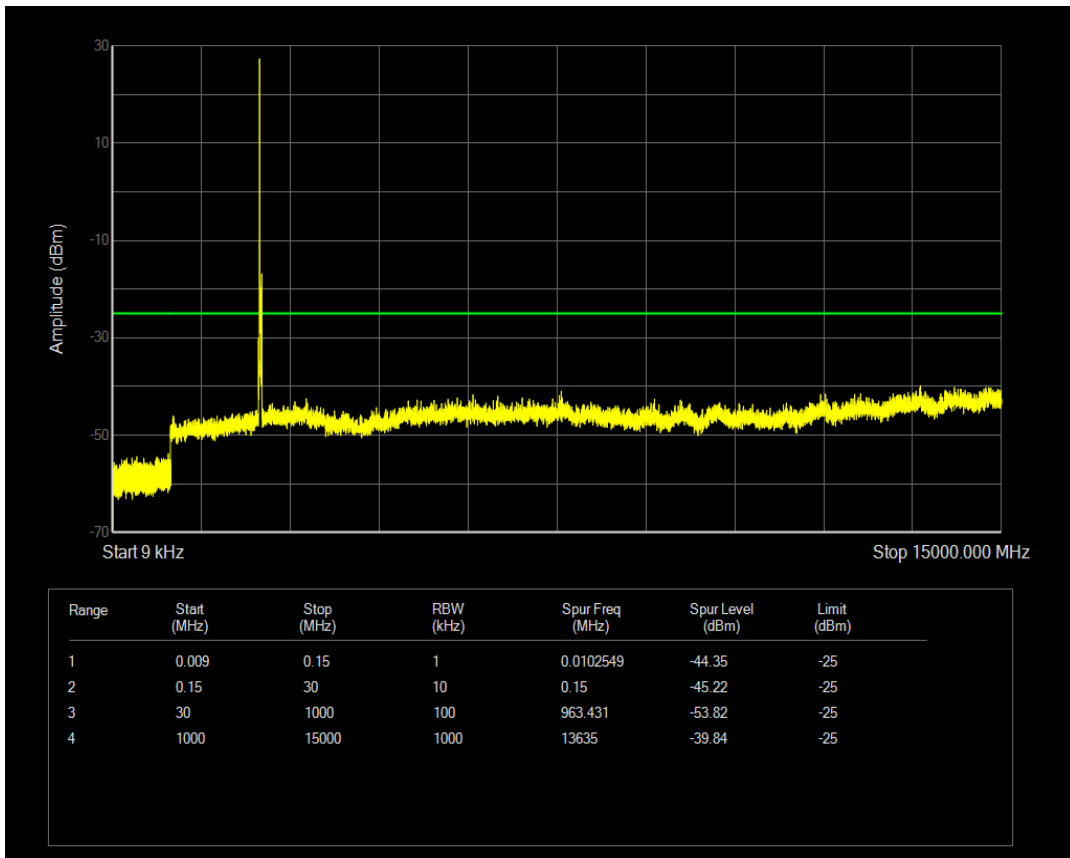

Band7 QAM16 BW=15MHz Channel=21100 RB Size=1 Position=#0

Band7 QPSK BW=15MHz Channel=21375 RB Size=1 Position=#0

Band7 QAM16 BW=15MHz Channel=21375 RB Size=1 Position=#0

Band7 QPSK BW=15MHz Channel=21375 RB Size=75 Position=#0

Band7 QAM16 BW=15MHz Channel=21375 RB Size=75 Position=#0

Band7 QPSK BW=20MHz Channel=20850 RB Size=100 Position=#0

Band7 QPSK BW=20MHz Channel=20850 RB Size=1 Position=#0

Band7 QAM16 BW=20MHz Channel=20850 RB Size=1 Position=#0