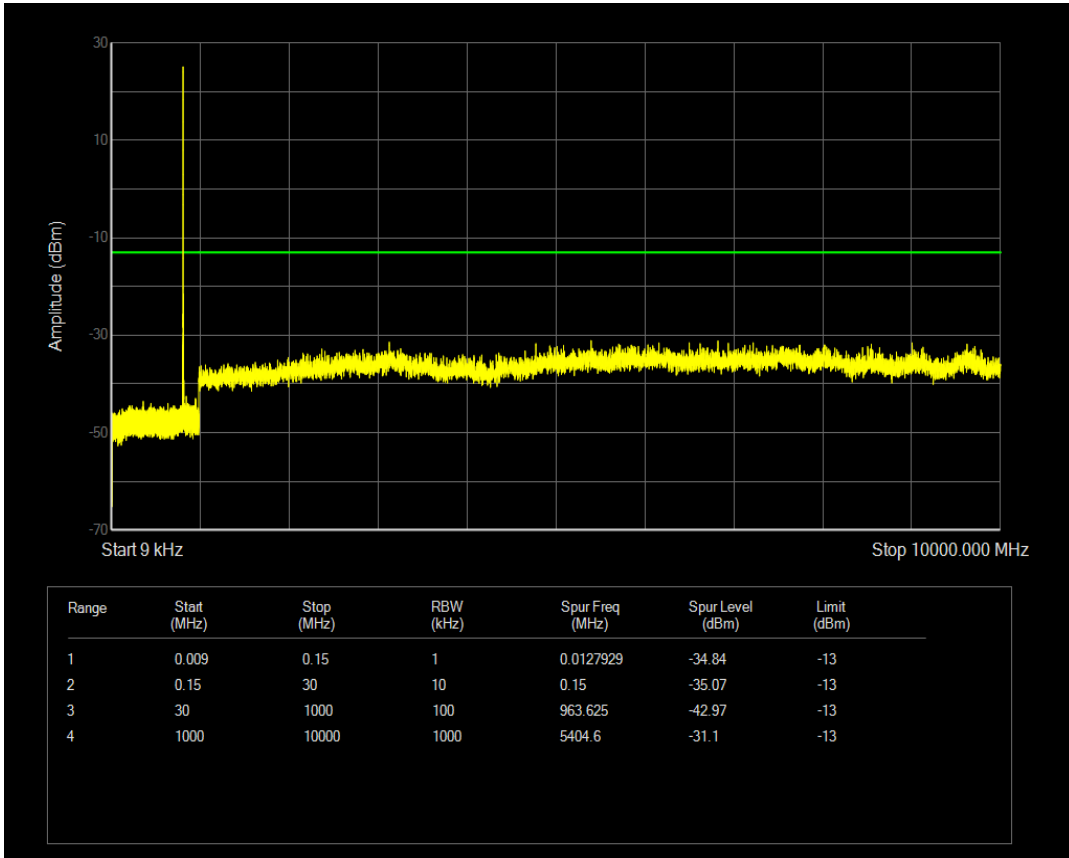

Band5 QPSK BW=3MHz Channel=20415 RB Size=1 Position=#0

Band5 QPSK BW=3MHz Channel=20415 RB Size=15 Position=#0