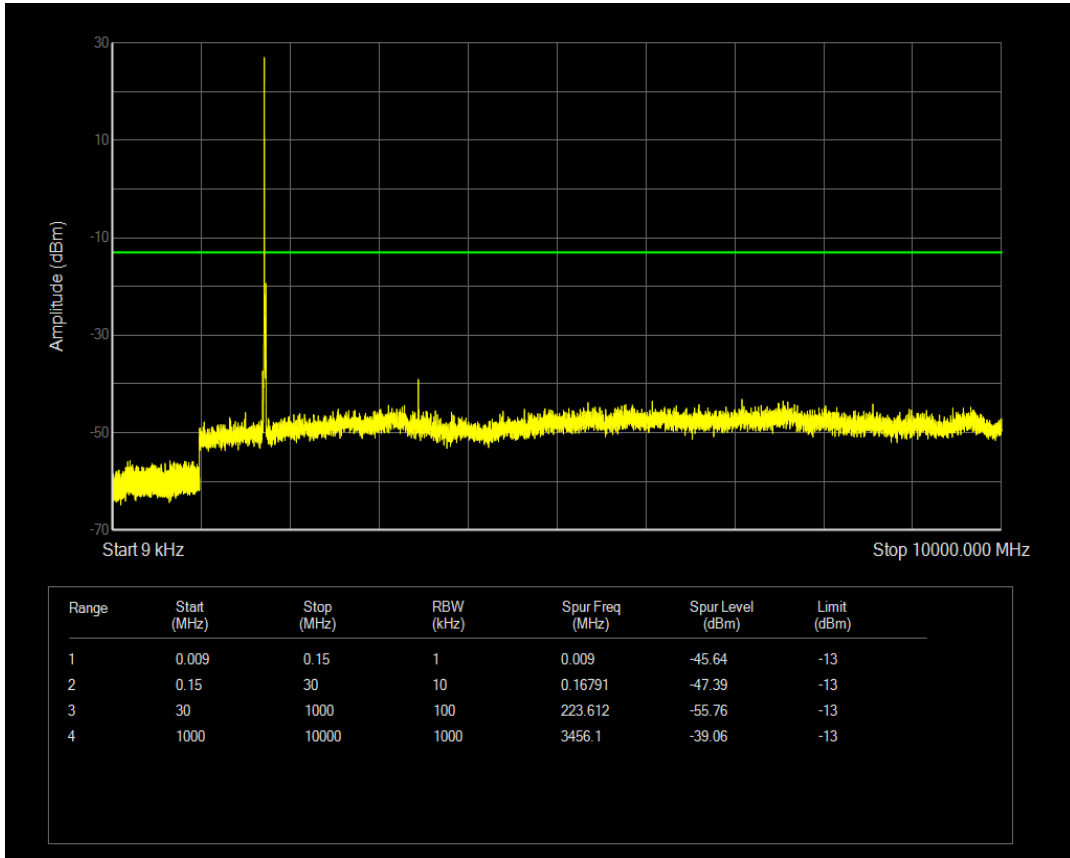

Band4 QPSK BW=10MHz Channel=20000 RB Size=1 Position=#0

Band4 QAM16 BW=5MHz Channel=20375 RB Size=25 Position=#0

Band4 QPSK BW=10MHz Channel=20000 RB Size=50 Position=#0

Band4 QAM16 BW=10MHz Channel=20000 RB Size=50 Position=#0

Band4 QAM16 BW=10MHz Channel=20000 RB Size=1 Position=#0

Band4 QPSK BW=10MHz Channel=20175 RB Size=1 Position=#0

Band4 QPSK BW=10MHz Channel=20175 RB Size=50 Position=#0

Band4 QAM16 BW=10MHz Channel=20175 RB Size=50 Position=#0