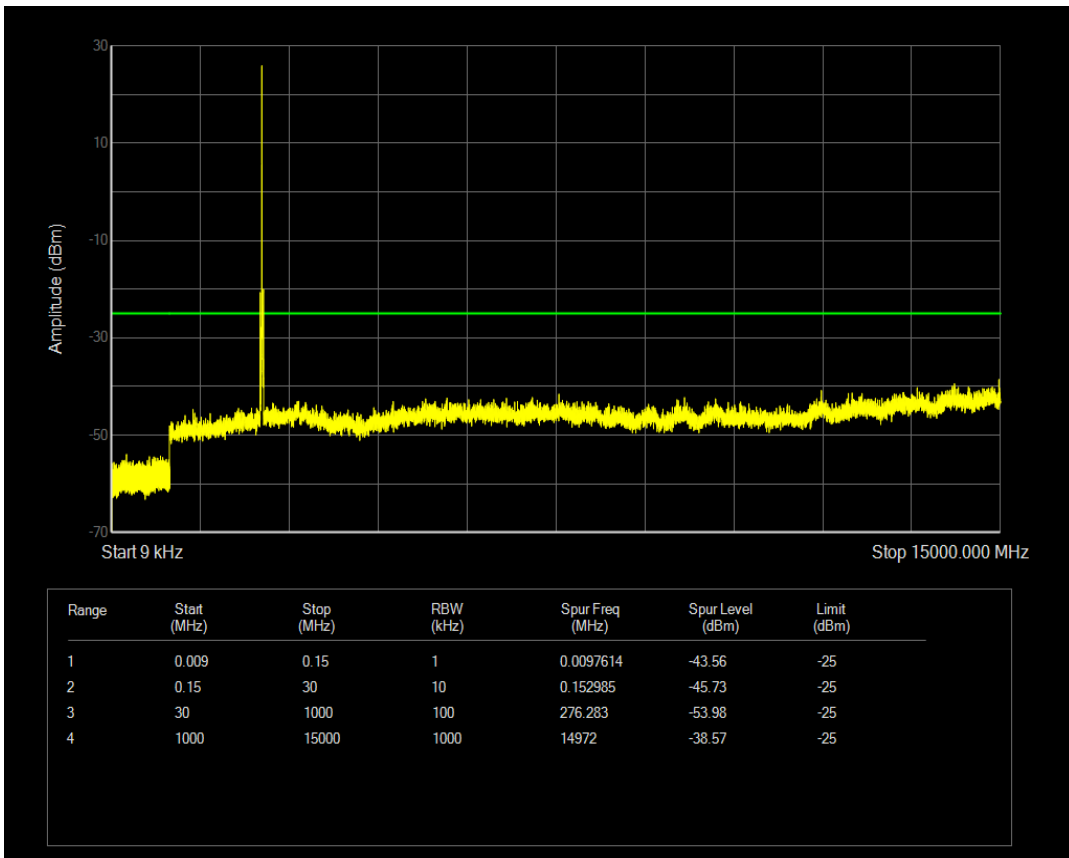

Band7 QAM16 BW=15MHz Channel=21375 RB Size=1 Position=#0

Band7 QPSK BW=15MHz Channel=21375 RB Size=75 Position=#0