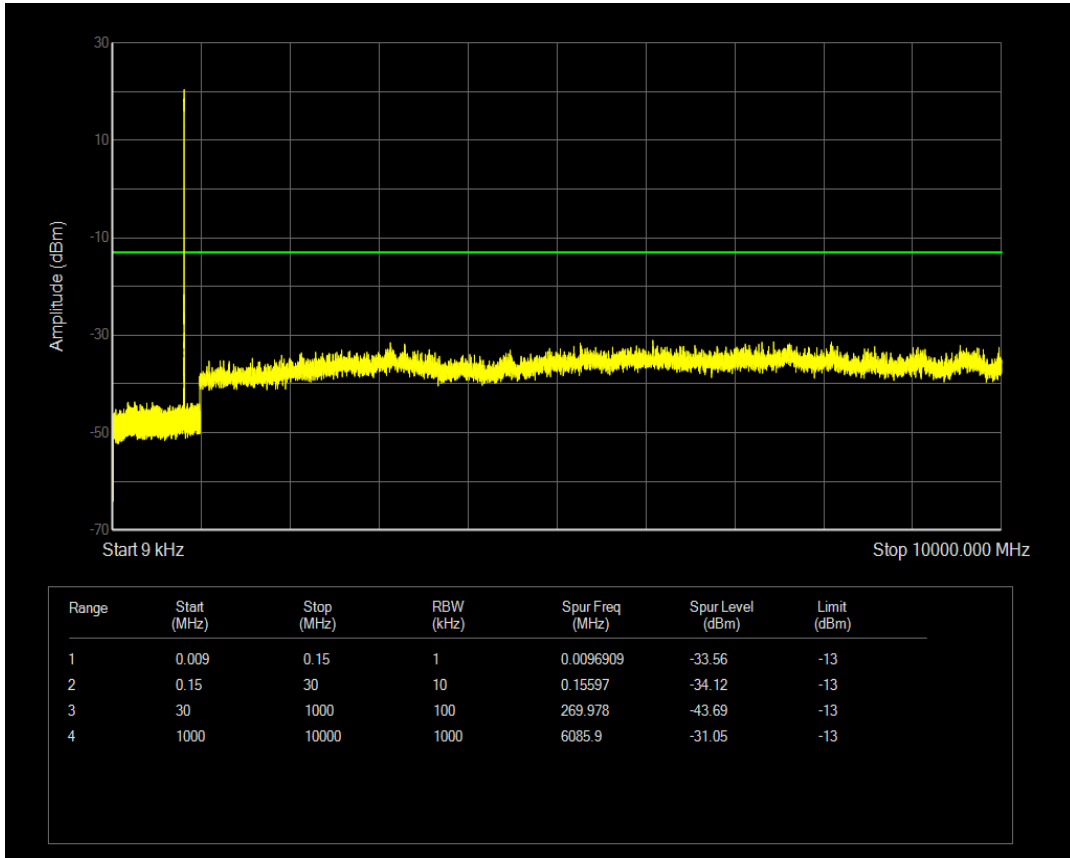

Band4 QAM16 BW=20MHz Channel=20300 RB Size=100 Position=#0

Band5 QPSK BW=1.4MHz Channel=20407 RB Size=6 Position=#0

Band5 QPSK BW=1.4MHz Channel=20407 RB Size=1 Position=#0

Band5 QAM16 BW=1.4MHz Channel=20407 RB Size=1 Position=#0

Band5 QPSK BW=1.4MHz Channel=20525 RB Size=1 Position=#0

Band5 QAM16 BW=1.4MHz Channel=20407 RB Size=6 Position=#0

Band5 QAM16 BW=1.4MHz Channel=20525 RB Size=1 Position=#0

Band5 QPSK BW=1.4MHz Channel=20525 RB Size=6 Position=#0