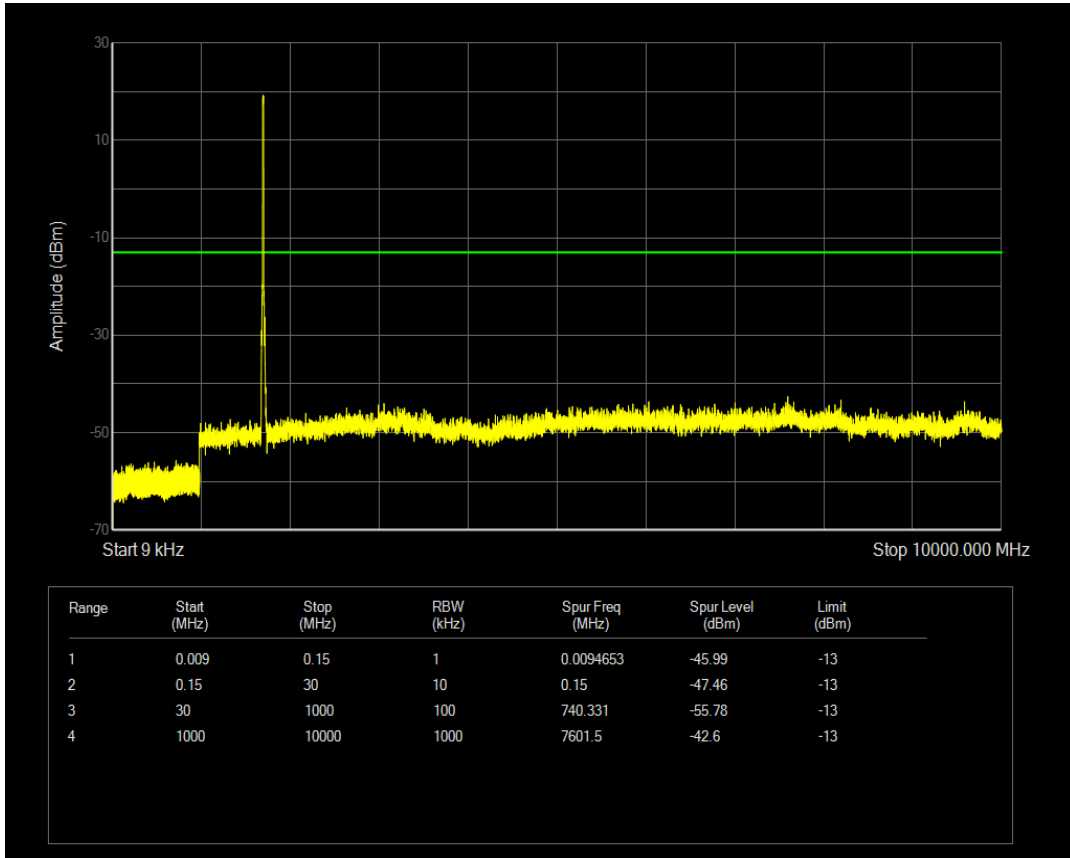

Band4 QPSK BW=10MHz Channel=20000 RB Size=1 Position=#0

Band4 QAM16 BW=5MHz Channel=20375 RB Size=25 Position=#0

Band4 QPSK BW=10MHz Channel=20000 RB Size=50 Position=#0

Band4 QAM16 BW=10MHz Channel=20000 RB Size=50 Position=#0

Band4 QAM16 BW=10MHz Channel=20000 RB Size=1 Position=#0

Band4 QPSK BW=10MHz Channel=20175 RB Size=1 Position=#0

Band4 QPSK BW=10MHz Channel=20175 RB Size=50 Position=#0

Band4 QAM16 BW=10MHz Channel=20175 RB Size=50 Position=#0