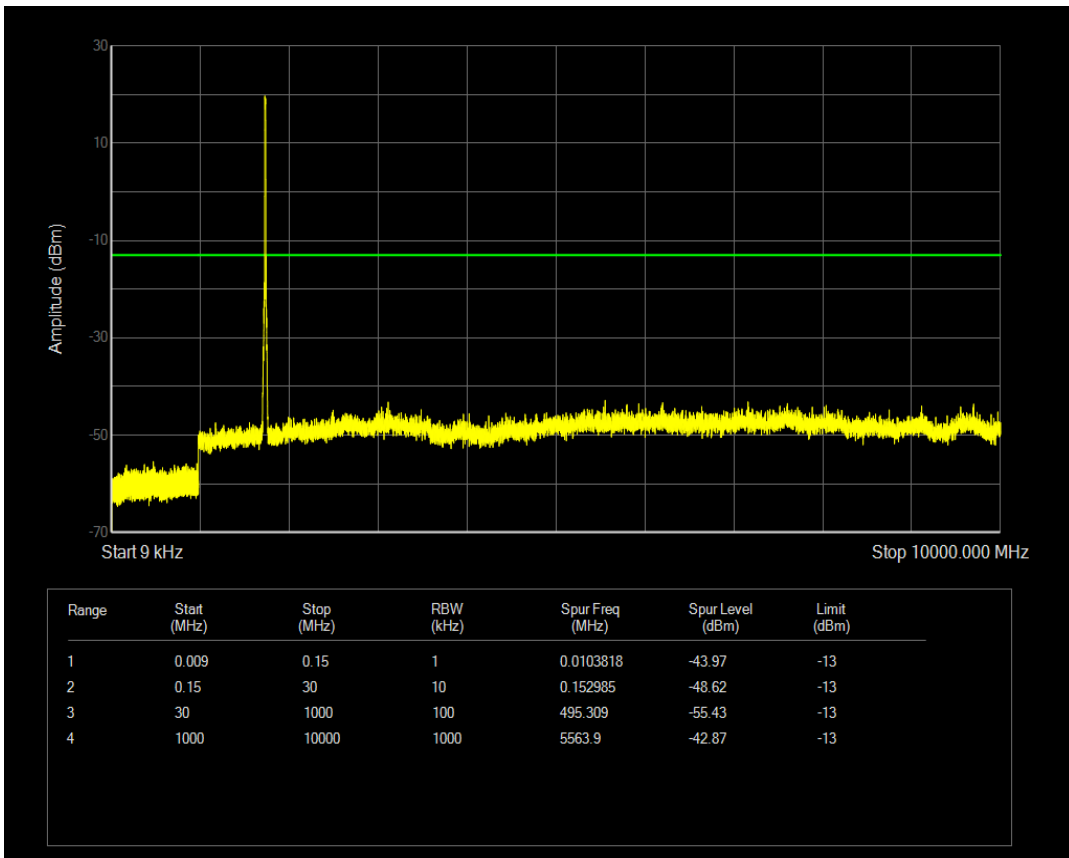

Band4 QAM16 BW=10MHz Channel=20000 RB Size=1 Position=#0

Band4 QPSK BW=10MHz Channel=20175 RB Size=1 Position=#0

Band4 QPSK BW=10MHz Channel=20175 RB Size=50 Position=#0

Band4 QAM16 BW=10MHz Channel=20175 RB Size=50 Position=#0

Band4 QAM16 BW=10MHz Channel=20175 RB Size=1 Position=#0

Band4 QPSK BW=10MHz Channel=20350 RB Size=1 Position=#0

Band4 QPSK BW=10MHz Channel=20350 RB Size=50 Position=#0

Band4 QAM16 BW=10MHz Channel=20350 RB Size=1 Position=#0

Band4 QAM16 BW=10MHz Channel=20350 RB Size=50 Position=#0

Band4 QPSK BW=15MHz Channel=20025 RB Size=75 Position=#0

Band4 QPSK BW=15MHz Channel=20025 RB Size=1 Position=#0

Band4 QAM16 BW=15MHz Channel=20025 RB Size=1 Position=#0