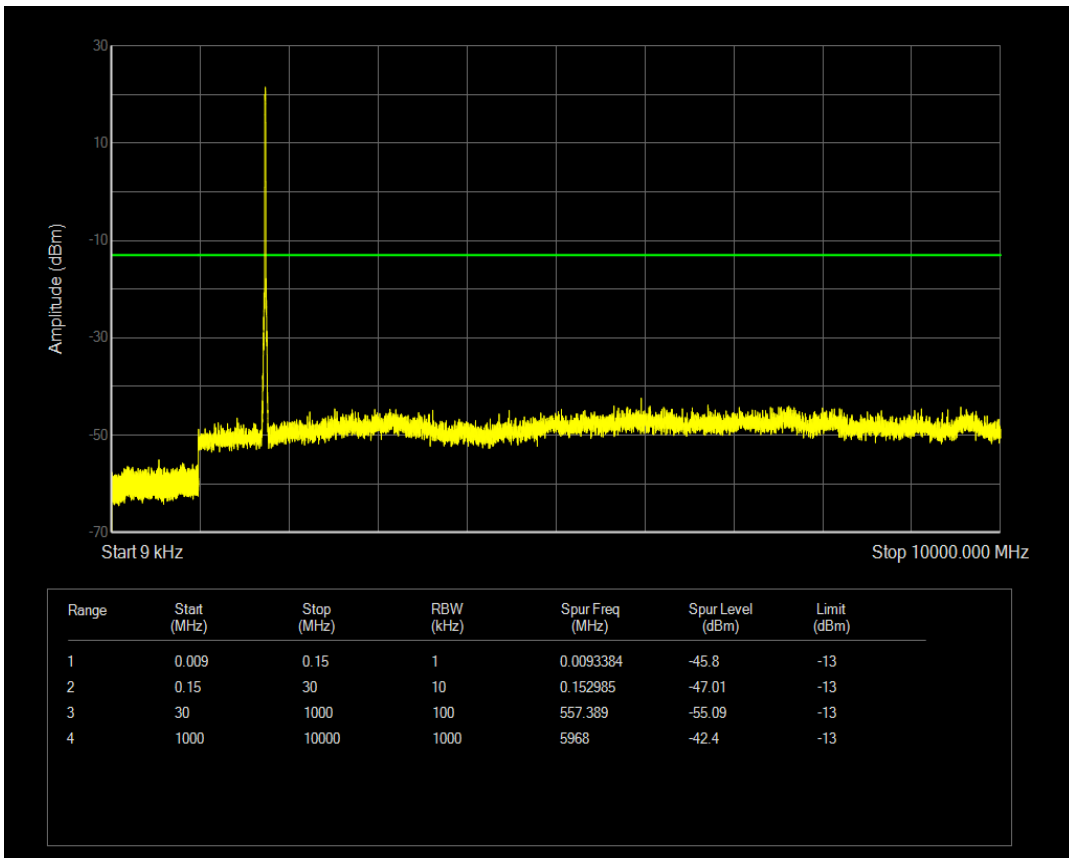

Band4 QPSK BW=10MHz Channel=20000 RB Size=1 Position=#0

Band4 QAM16 BW=5MHz Channel=20375 RB Size=25 Position=#0

Band4 QPSK BW=10MHz Channel=20000 RB Size=50 Position=#0

Band4 QAM16 BW=10MHz Channel=20000 RB Size=50 Position=#0

Band4 QAM16 BW=10MHz Channel=20000 RB Size=1 Position=#0

Band4 QPSK BW=10MHz Channel=20175 RB Size=1 Position=#0

Band4 QPSK BW=10MHz Channel=20175 RB Size=50 Position=#0

Band4 QAM16 BW=10MHz Channel=20175 RB Size=50 Position=#0

Band4 QAM16 BW=10MHz Channel=20175 RB Size=1 Position=#0

Band4 QPSK BW=10MHz Channel=20350 RB Size=1 Position=#0

Band4 QPSK BW=10MHz Channel=20350 RB Size=50 Position=#0

Band4 QAM16 BW=10MHz Channel=20350 RB Size=1 Position=#0