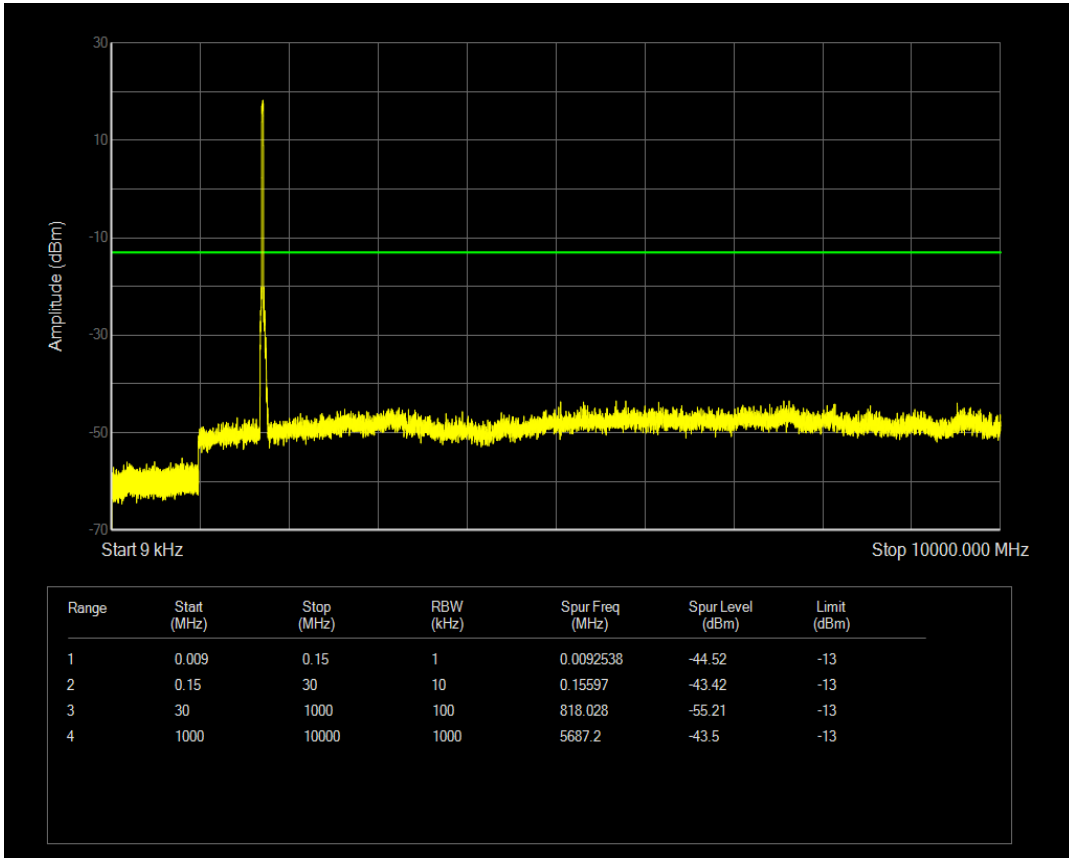

Band4 QAM16 BW=15MHz Channel=20175 RB Size=75 Position=#0

Band4 QPSK BW=15MHz Channel=20325 RB Size=1 Position=#0

Band4 QAM16 BW=15MHz Channel=20325 RB Size=1 Position=#0

Band4 QPSK BW=15MHz Channel=20325 RB Size=75 Position=#0

Band4 QAM16 BW=15MHz Channel=20325 RB Size=75 Position=#0

Band4 QPSK BW=20MHz Channel=20050 RB Size=100 Position=#0

Band4 QPSK BW=20MHz Channel=20050 RB Size=1 Position=#0

Band4 QAM16 BW=20MHz Channel=20050 RB Size=1 Position=#0