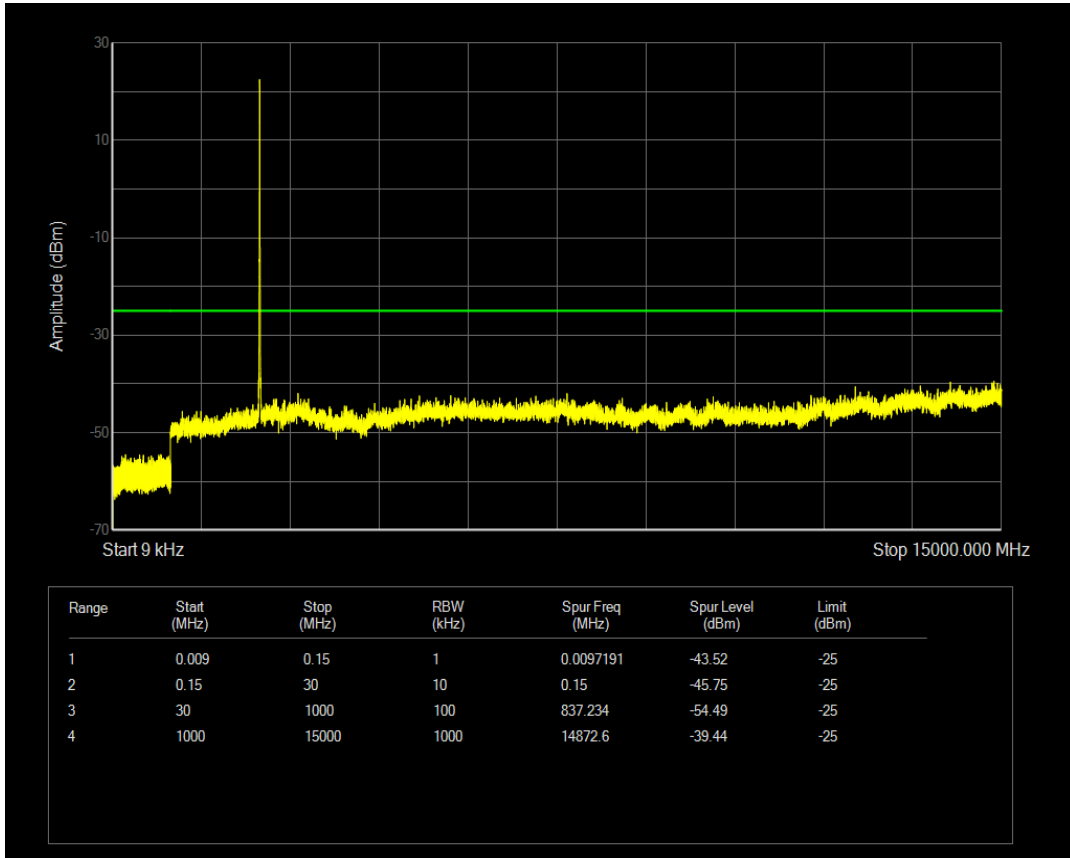

Band7 QPSK BW=5MHz Channel=20775 RB Size=25 Position=#0

Band7 QPSK BW=5MHz Channel=20775 RB Size=1 Position=#0