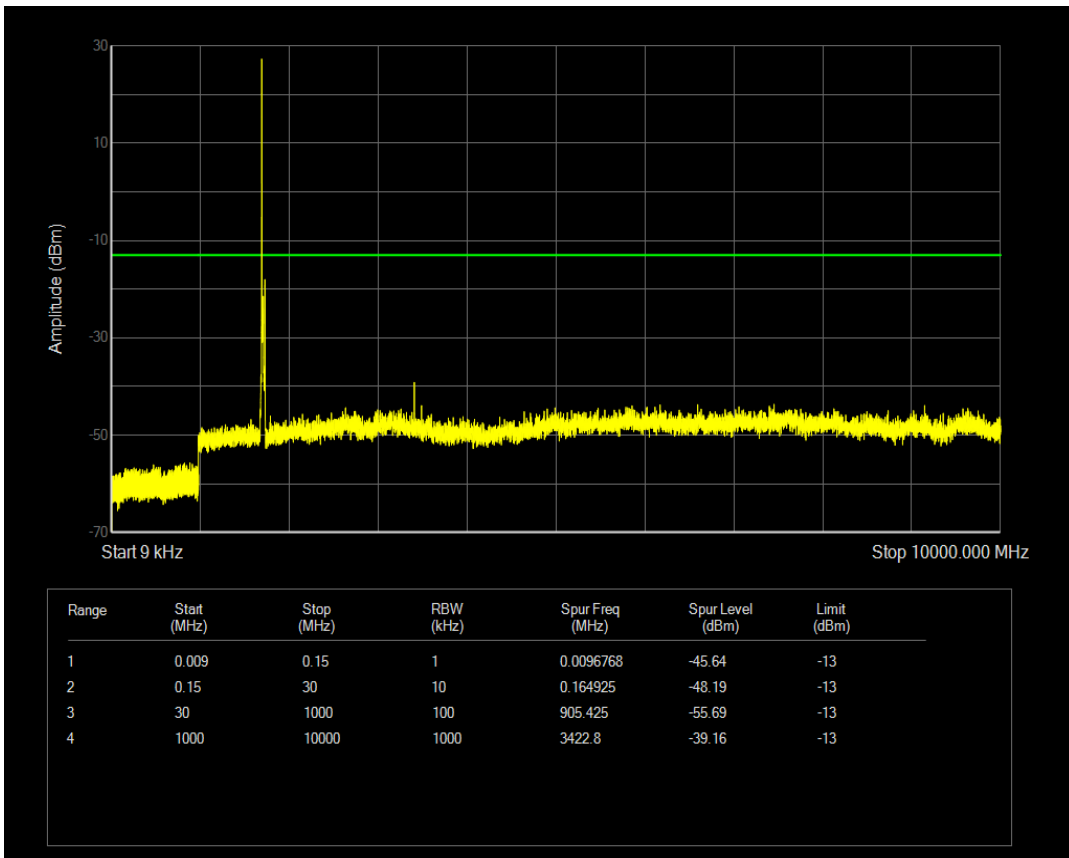

Band4 QAM16 BW=15MHz Channel=20175 RB Size=75 Position=#0

Band4 QPSK BW=15MHz Channel=20325 RB Size=1 Position=#0

Band4 QAM16 BW=15MHz Channel=20325 RB Size=1 Position=#0

Band4 QPSK BW=15MHz Channel=20325 RB Size=75 Position=#0

Band4 QAM16 BW=15MHz Channel=20325 RB Size=75 Position=#0

Band4 QPSK BW=20MHz Channel=20050 RB Size=100 Position=#0

Band4 QPSK BW=20MHz Channel=20050 RB Size=1 Position=#0

Band4 QAM16 BW=20MHz Channel=20050 RB Size=1 Position=#0