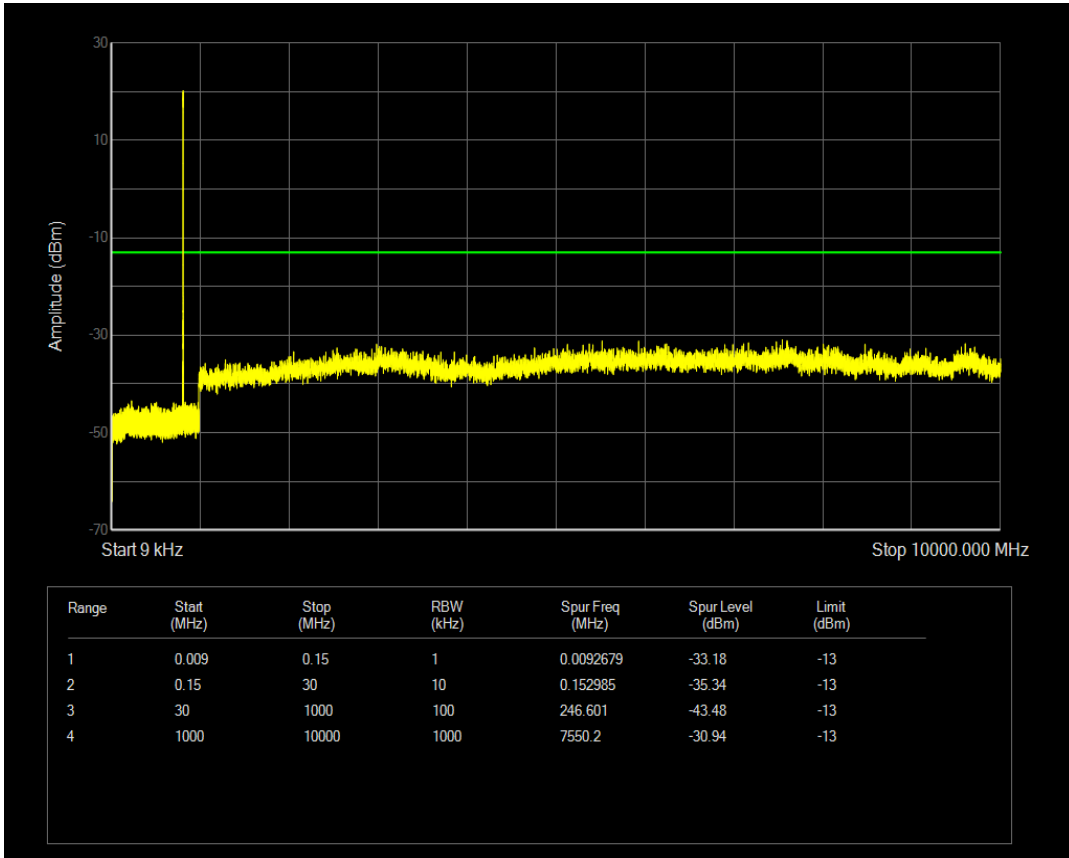

Band4 QAM16 BW=20MHz Channel=20175 RB Size=100 Position=#0

Band4 QPSK BW=20MHz Channel=20300 RB Size=1 Position=#0

Band4 QPSK BW=20MHz Channel=20300 RB Size=100 Position=#0

Band4 QAM16 BW=20MHz Channel=20300 RB Size=1 Position=#0

Band4 QAM16 BW=20MHz Channel=20300 RB Size=100 Position=#0

Band5 QPSK BW=1.4MHz Channel=20407 RB Size=6 Position=#0

Band5 QPSK BW=1.4MHz Channel=20407 RB Size=1 Position=#0

Band5 QAM16 BW=1.4MHz Channel=20407 RB Size=1 Position=#0