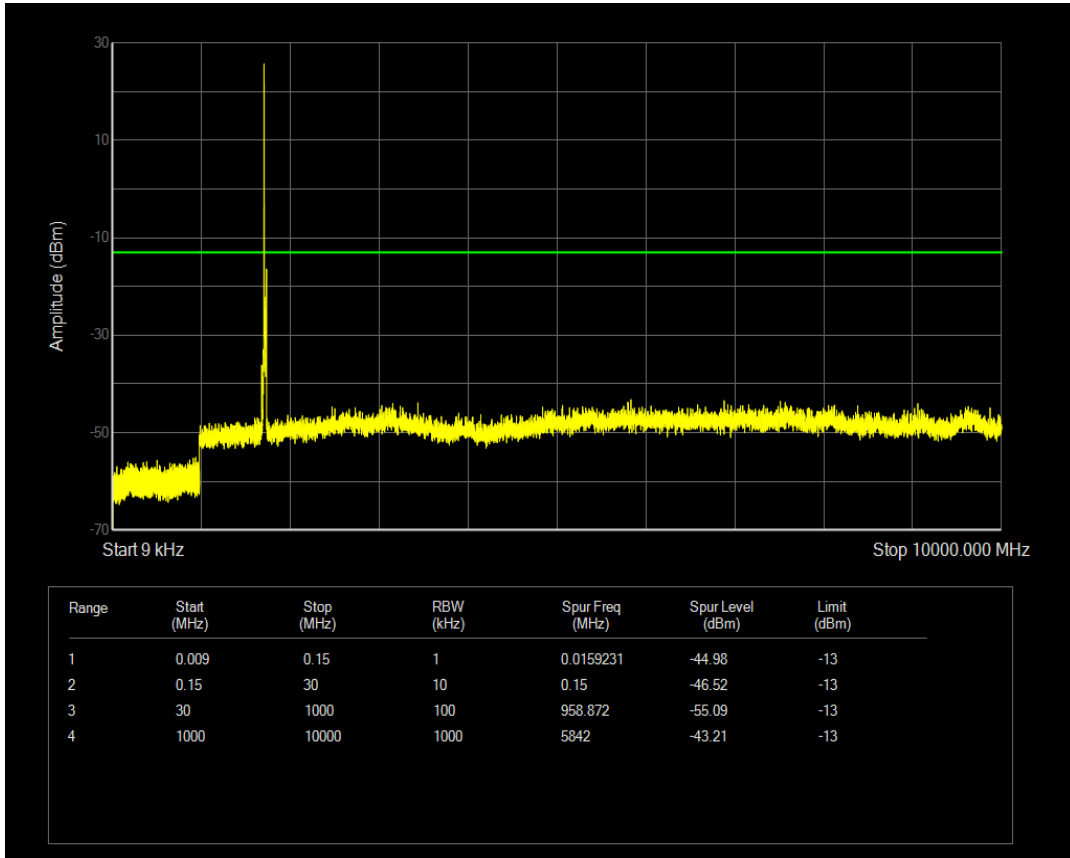

Band4 QAM16 BW=10MHz Channel=20350 RB Size=50 Position=#0

Band4 QPSK BW=15MHz Channel=20025 RB Size=75 Position=#0

Band4 QPSK BW=15MHz Channel=20025 RB Size=1 Position=#0

Band4 QAM16 BW=15MHz Channel=20025 RB Size=1 Position=#0

Band4 QPSK BW=15MHz Channel=20175 RB Size=1 Position=#0

Band4 QAM16 BW=15MHz Channel=20025 RB Size=75 Position=#0

Band4 QPSK BW=15MHz Channel=20175 RB Size=75 Position=#0

Band4 QAM16 BW=15MHz Channel=20175 RB Size=1 Position=#0

Band4 QAM16 BW=15MHz Channel=20175 RB Size=75 Position=#0

Band4 QPSK BW=15MHz Channel=20325 RB Size=1 Position=#0

Band4 QAM16 BW=15MHz Channel=20325 RB Size=1 Position=#0

Band4 QPSK BW=15MHz Channel=20325 RB Size=75 Position=#0