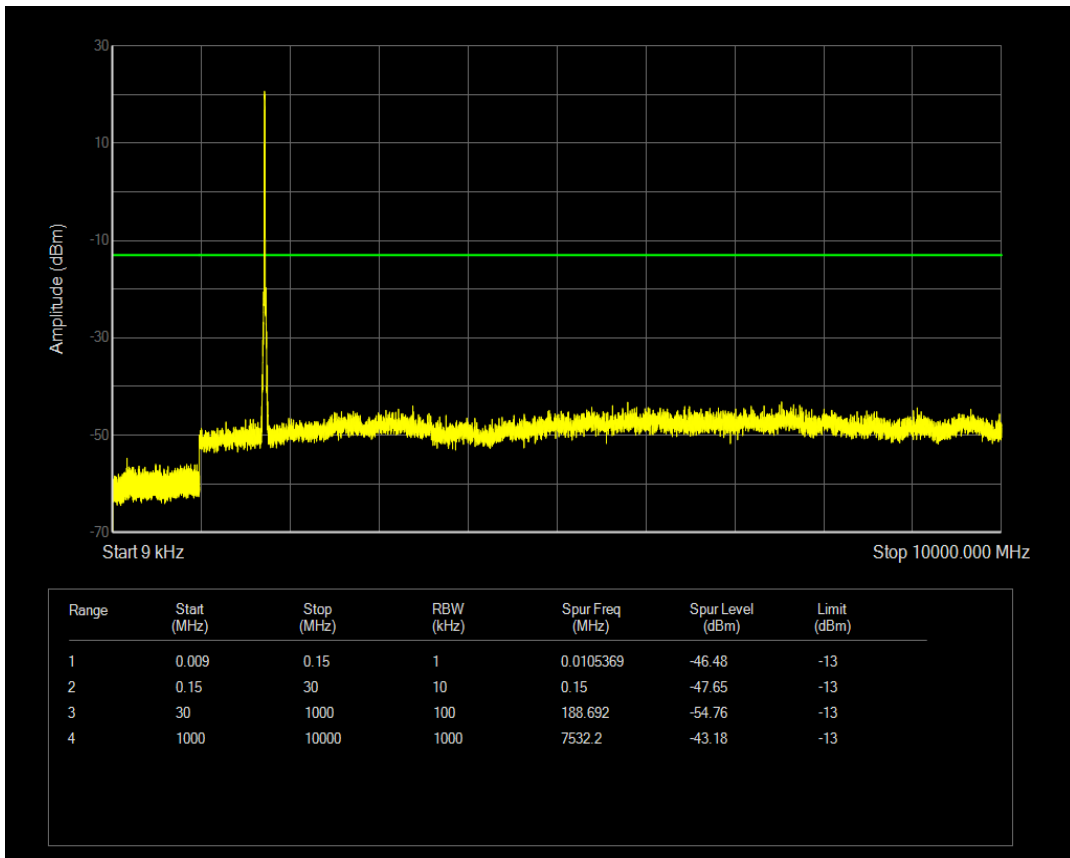

Band4 QPSK BW=10MHz Channel=20000 RB Size=1 Position=#0

Band4 QAM16 BW=5MHz Channel=20375 RB Size=25 Position=#0

Band4 QPSK BW=10MHz Channel=20000 RB Size=50 Position=#0

Band4 QAM16 BW=10MHz Channel=20000 RB Size=50 Position=#0

Band4 QAM16 BW=10MHz Channel=20000 RB Size=1 Position=#0

Band4 QPSK BW=10MHz Channel=20175 RB Size=1 Position=#0

Band4 QPSK BW=10MHz Channel=20175 RB Size=50 Position=#0

Band4 QAM16 BW=10MHz Channel=20175 RB Size=50 Position=#0