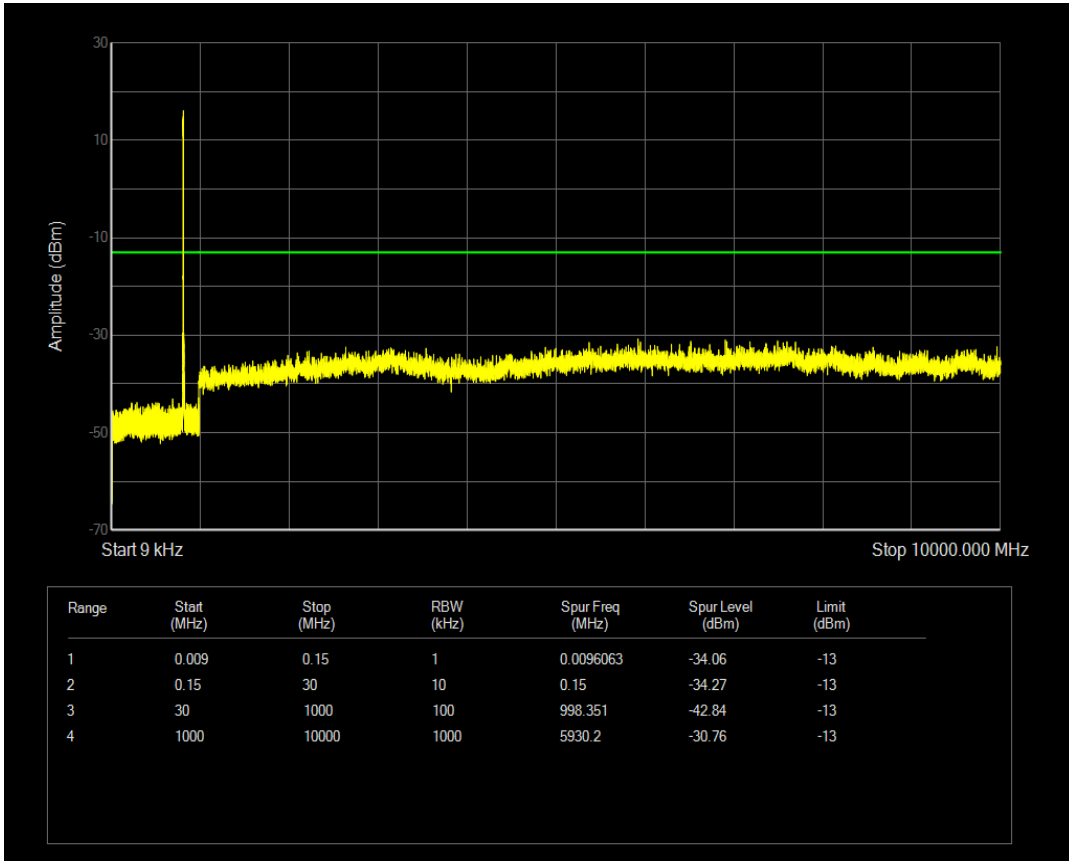

Band5 QPSK BW=5MHz Channel=20425 RB Size=25 Position=#0

Band5 QPSK BW=5MHz Channel=20425 RB Size=1 Position=#0