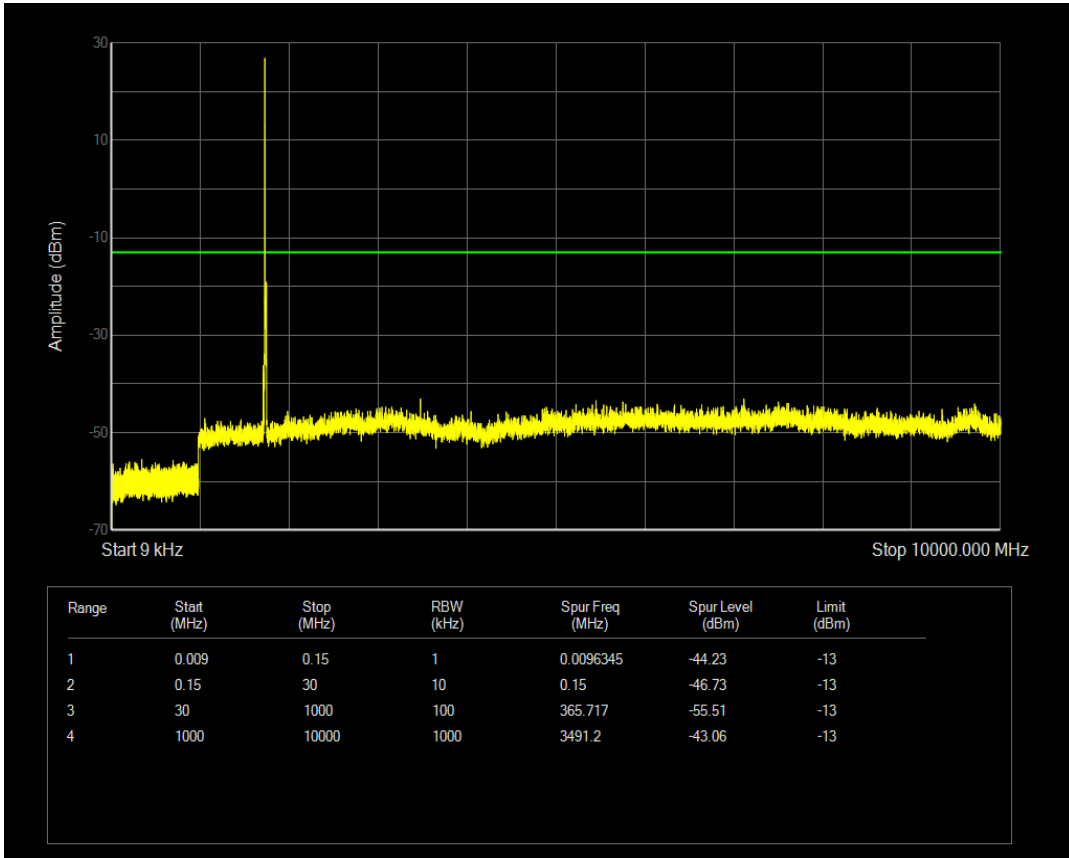

Band4 QAM16 BW=10MHz Channel=20000 RB Size=1 Position=#0

Band4 QPSK BW=10MHz Channel=20175 RB Size=1 Position=#0

Band4 QPSK BW=10MHz Channel=20175 RB Size=50 Position=#0

Band4 QAM16 BW=10MHz Channel=20175 RB Size=50 Position=#0

Band4 QAM16 BW=10MHz Channel=20175 RB Size=1 Position=#0

Band4 QPSK BW=10MHz Channel=20350 RB Size=1 Position=#0

Band4 QPSK BW=10MHz Channel=20350 RB Size=50 Position=#0

Band4 QAM16 BW=10MHz Channel=20350 RB Size=1 Position=#0

Band4 QAM16 BW=10MHz Channel=20350 RB Size=50 Position=#0

Band4 QPSK BW=15MHz Channel=20025 RB Size=75 Position=#0

Band4 QPSK BW=15MHz Channel=20025 RB Size=1 Position=#0

Band4 QAM16 BW=15MHz Channel=20025 RB Size=1 Position=#0