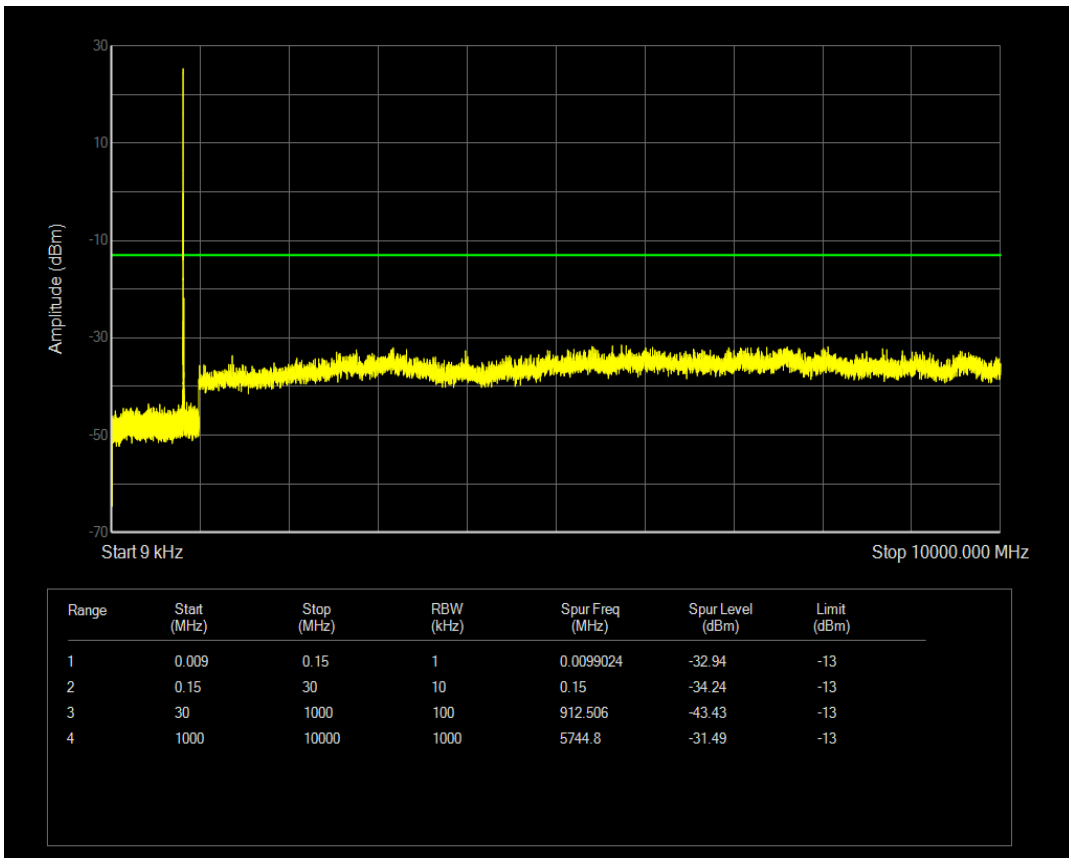

Band5 QPSK BW=5MHz Channel=20425 RB Size=1 Position=#0

Band5 QAM16 BW=5MHz Channel=20425 RB Size=1 Position=#0