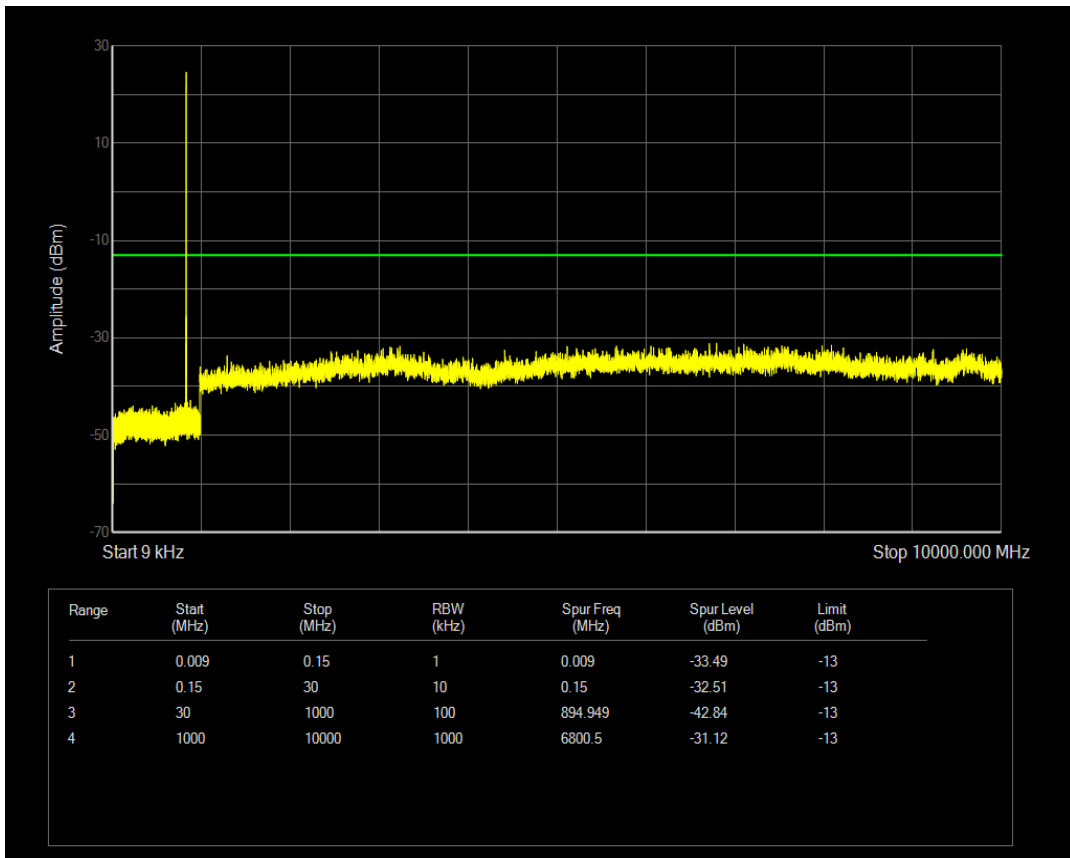

Band5 QPSK BW=1.4MHz Channel=20643 RB Size=1 Position=#0

Band5 QAM16 BW=1.4MHz Channel=20643 RB Size=1 Position=#0