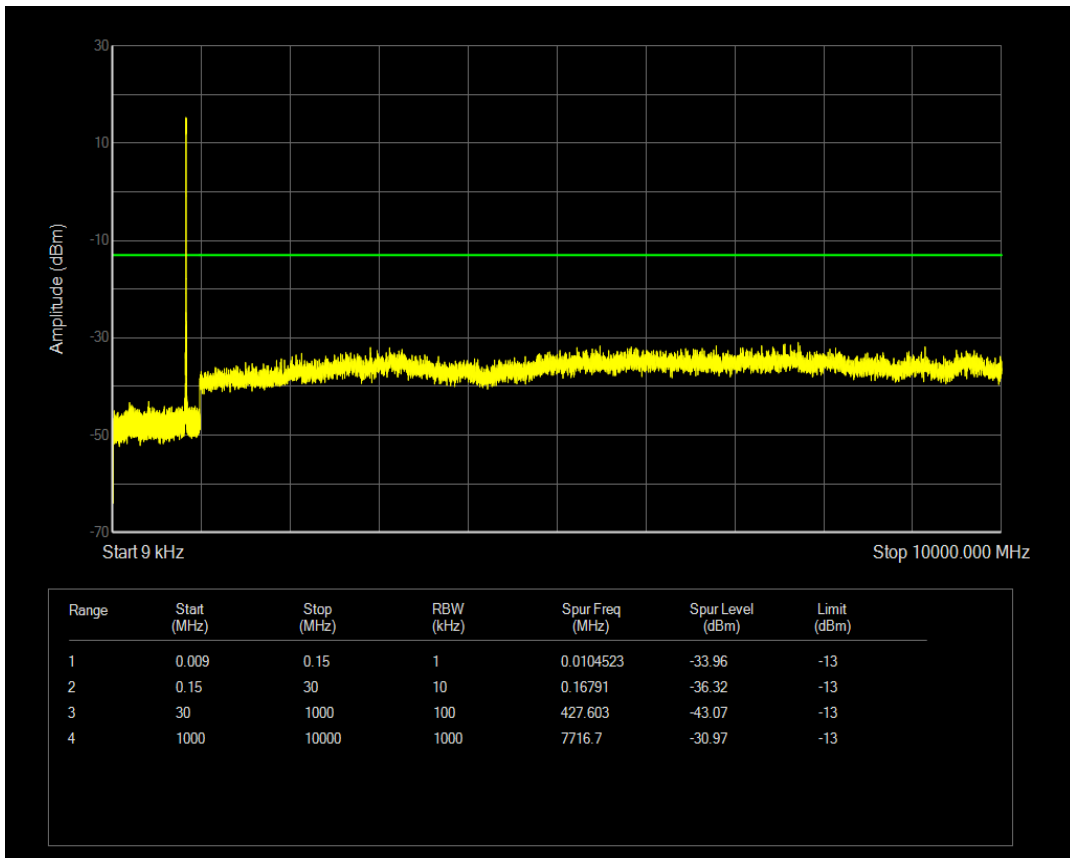

Band5 QPSK BW=5MHz Channel=20625 RB Size=25 Position=#0

Band5 QAM16 BW=5MHz Channel=20625 RB Size=1 Position=#0