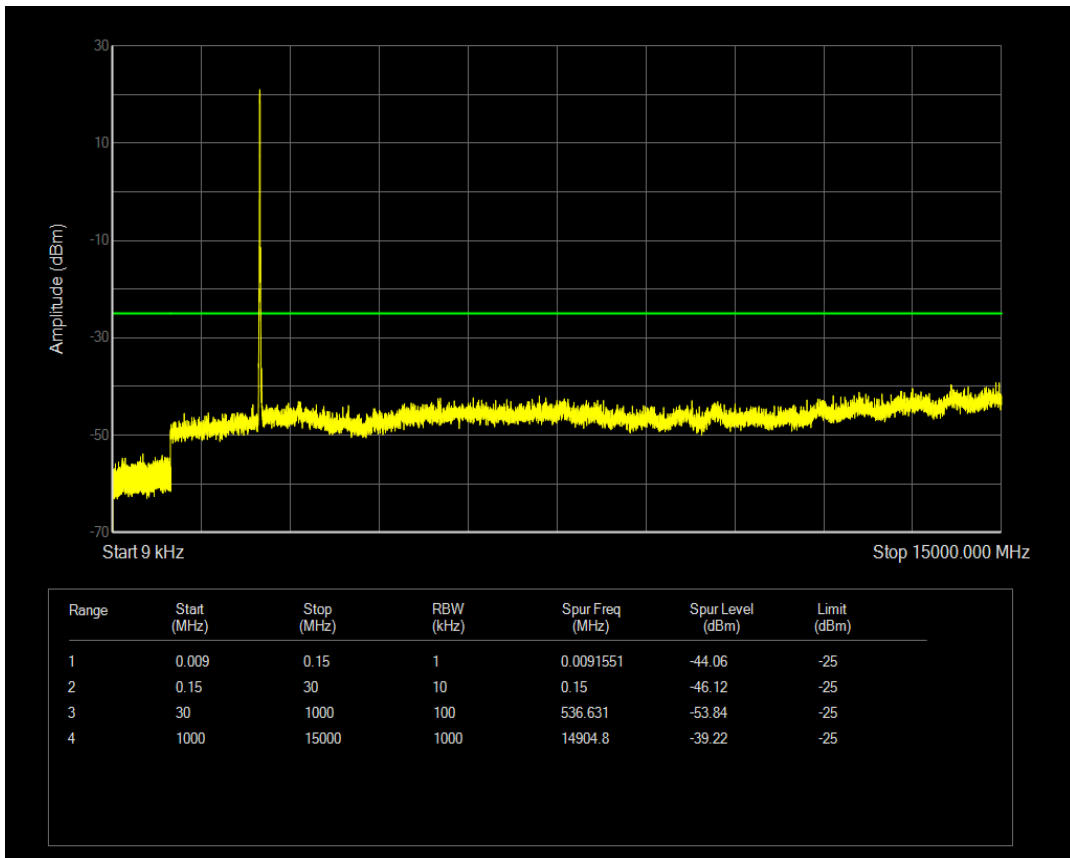

Band7 QPSK BW=10MHz Channel=20800 RB Size=1 Position=#0

Band7 QAM16 BW=5MHz Channel=21425 RB Size=25 Position=#0

Band7 QPSK BW=10MHz Channel=20800 RB Size=50 Position=#0

Band7 QAM16 BW=10MHz Channel=20800 RB Size=1 Position=#0

Band7 QAM16 BW=10MHz Channel=20800 RB Size=50 Position=#0

Band7 QPSK BW=10MHz Channel=21100 RB Size=1 Position=#0

Band7 QPSK BW=10MHz Channel=21100 RB Size=50 Position=#0

Band7 QAM16 BW=10MHz Channel=21100 RB Size=1 Position=#0