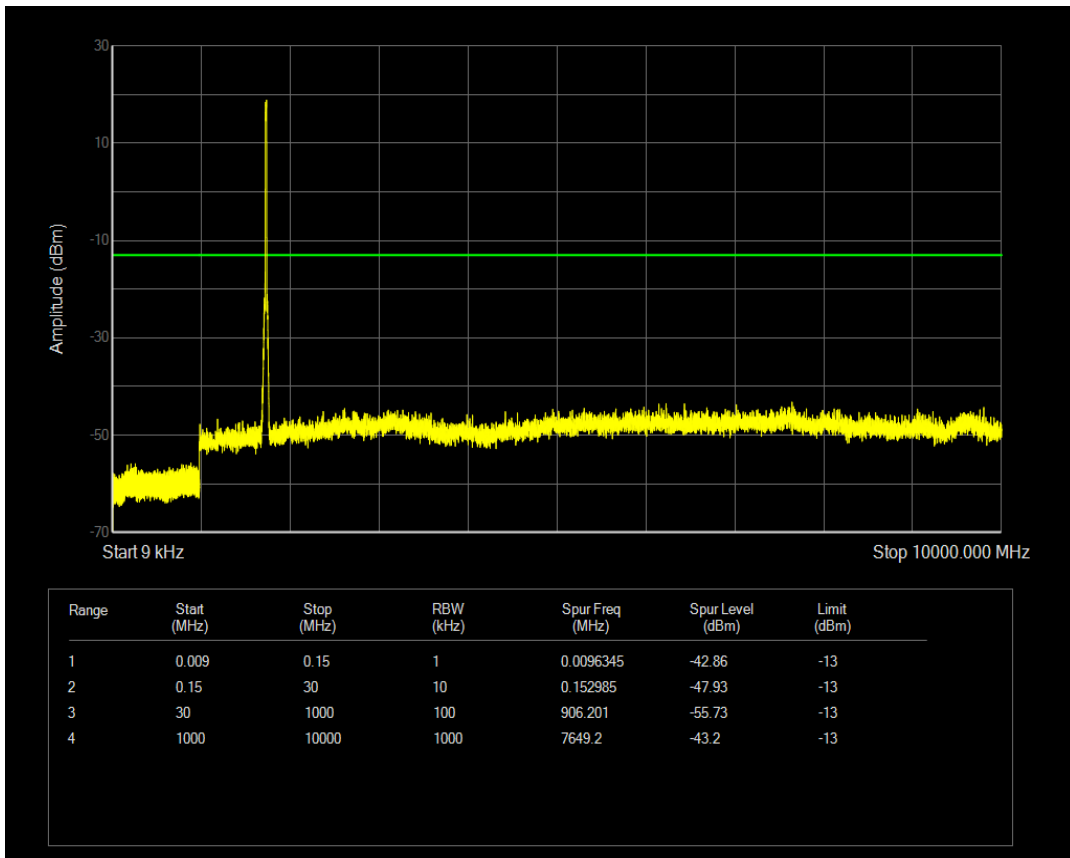

Band4 QAM16 BW=15MHz Channel=20175 RB Size=75 Position=#0

Band4 QPSK BW=15MHz Channel=20325 RB Size=1 Position=#0

Band4 QAM16 BW=15MHz Channel=20325 RB Size=1 Position=#0

Band4 QPSK BW=15MHz Channel=20325 RB Size=75 Position=#0

Band4 QAM16 BW=15MHz Channel=20325 RB Size=75 Position=#0

Band4 QPSK BW=20MHz Channel=20050 RB Size=100 Position=#0

Band4 QPSK BW=20MHz Channel=20050 RB Size=1 Position=#0

Band4 QAM16 BW=20MHz Channel=20050 RB Size=1 Position=#0