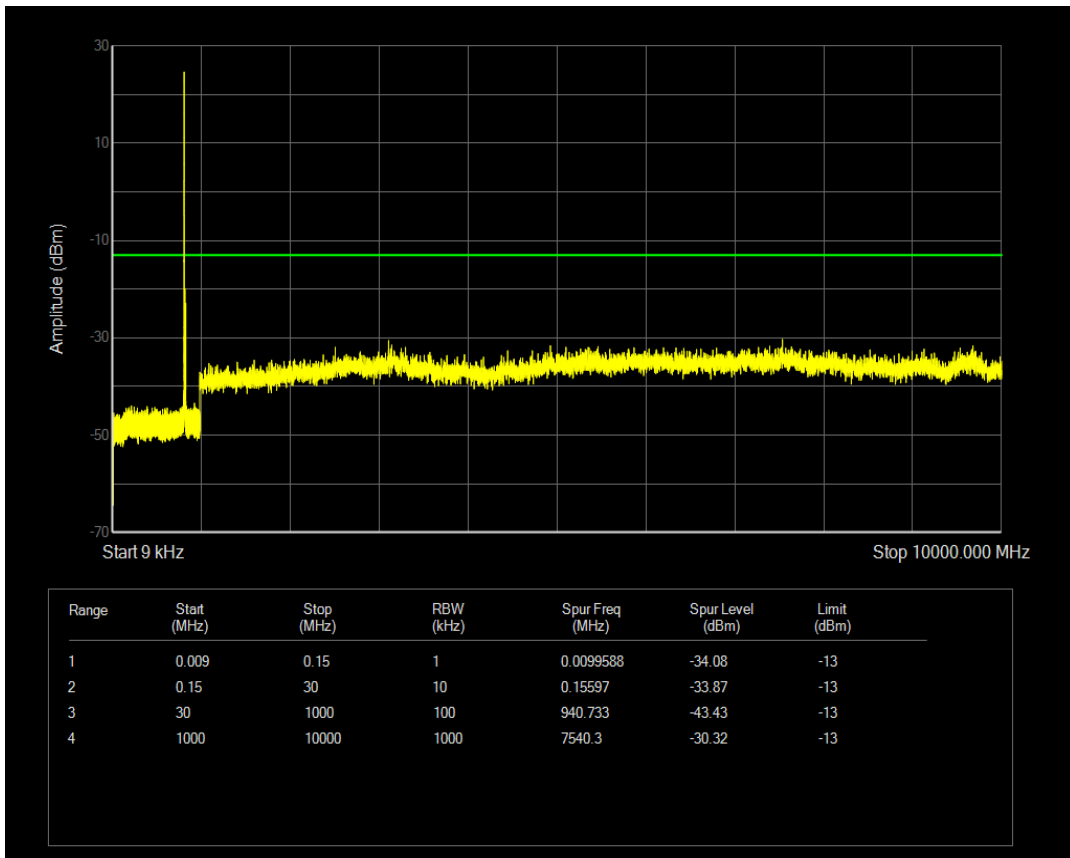

Band5 QPSK BW=10MHz Channel=20450 RB Size=1 Position=#0

Band5 QAM16 BW=5MHz Channel=20625 RB Size=25 Position=#0