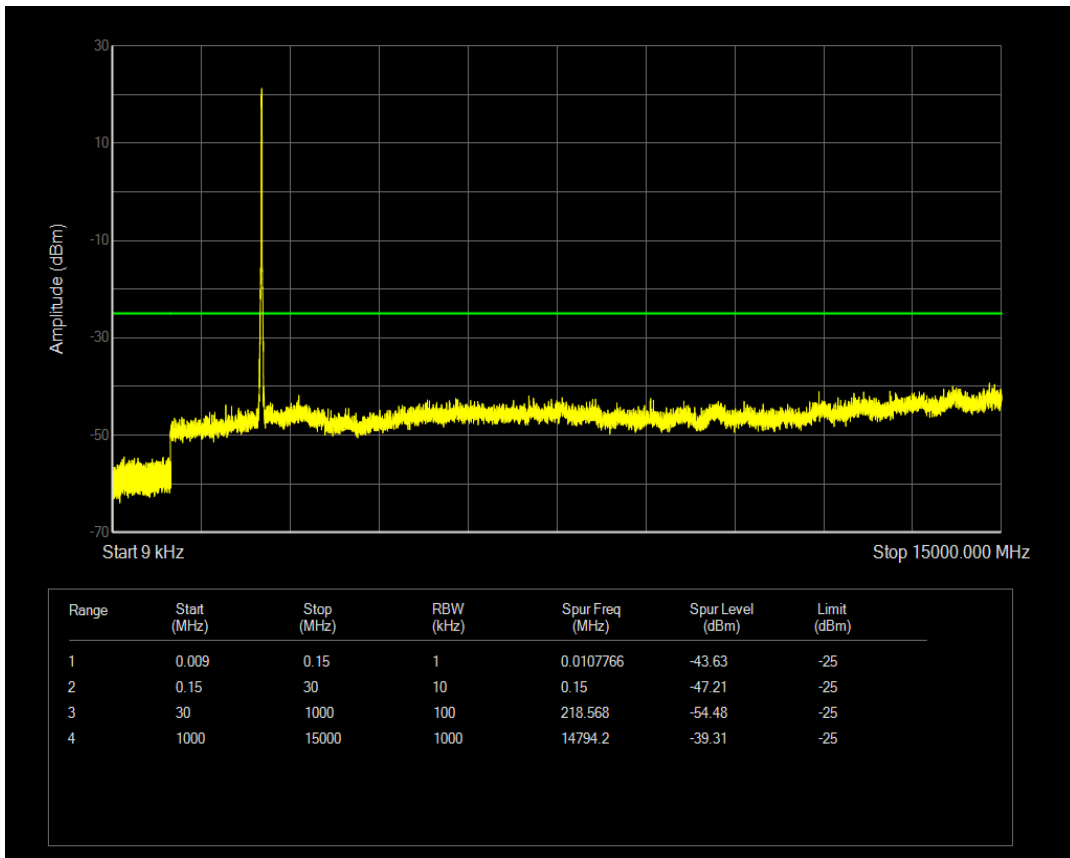

Band7 QPSK BW=15MHz Channel=21100 RB Size=75 Position=#0

Band7 QAM16 BW=15MHz Channel=21100 RB Size=75 Position=#0