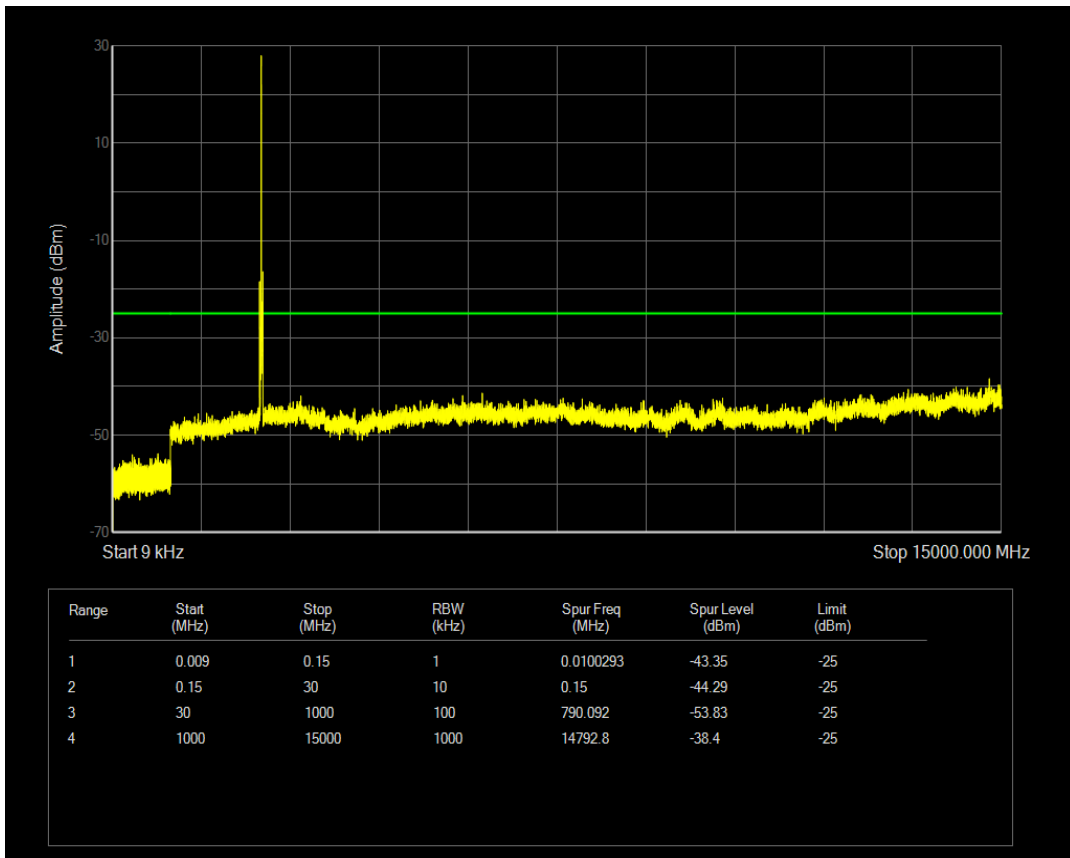

Band7 QAM16 BW=15MHz Channel=21100 RB Size=1 Position=#0

Band7 QPSK BW=15MHz Channel=21375 RB Size=1 Position=#0