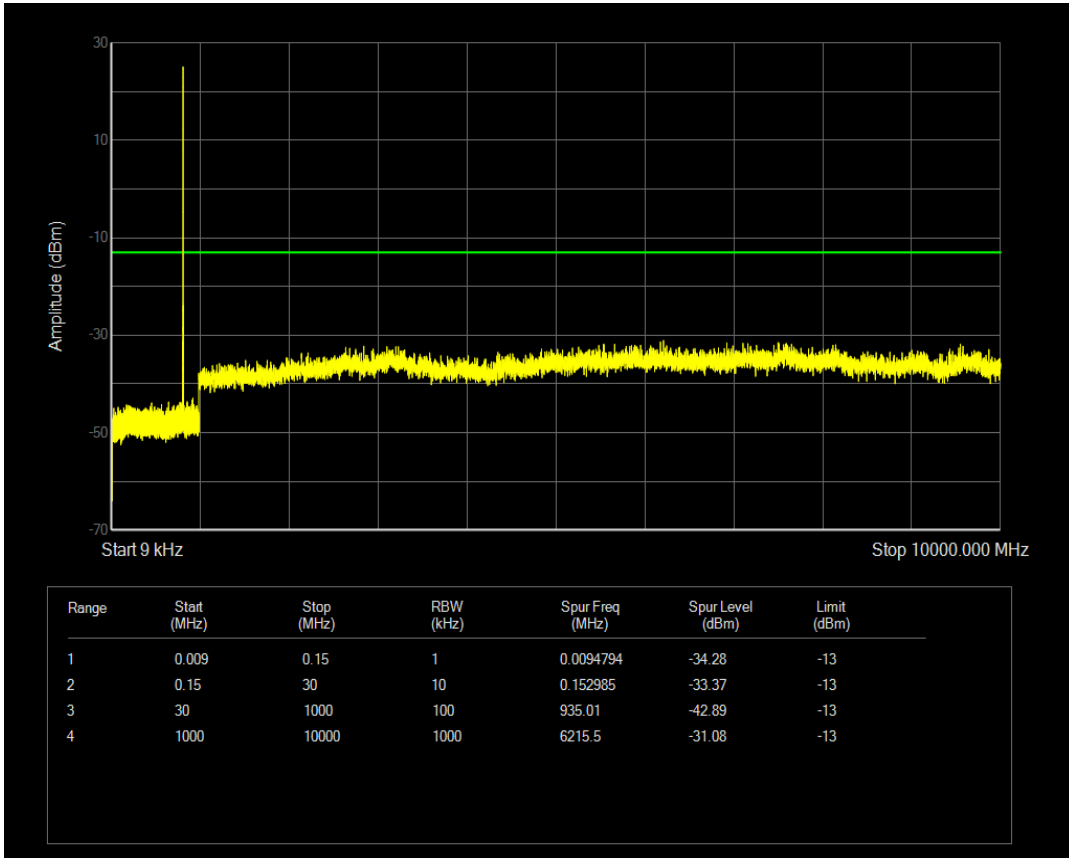

Band4 QAM16 BW=20MHz Channel=20300 RB Size=100 Position=#0

Band5 QPSK BW=1.4MHz Channel=20407 RB Size=6 Position=#0

Band5 QPSK BW=1.4MHz Channel=20407 RB Size=1 Position=#0

Band5 QAM16 BW=1.4MHz Channel=20407 RB Size=1 Position=#0

Band5 QPSK BW=1.4MHz Channel=20525 RB Size=1 Position=#0

Band5 QAM16 BW=1.4MHz Channel=20407 RB Size=6 Position=#0

Band5 QAM16 BW=1.4MHz Channel=20525 RB Size=1 Position=#0

Band5 QPSK BW=1.4MHz Channel=20525 RB Size=6 Position=#0