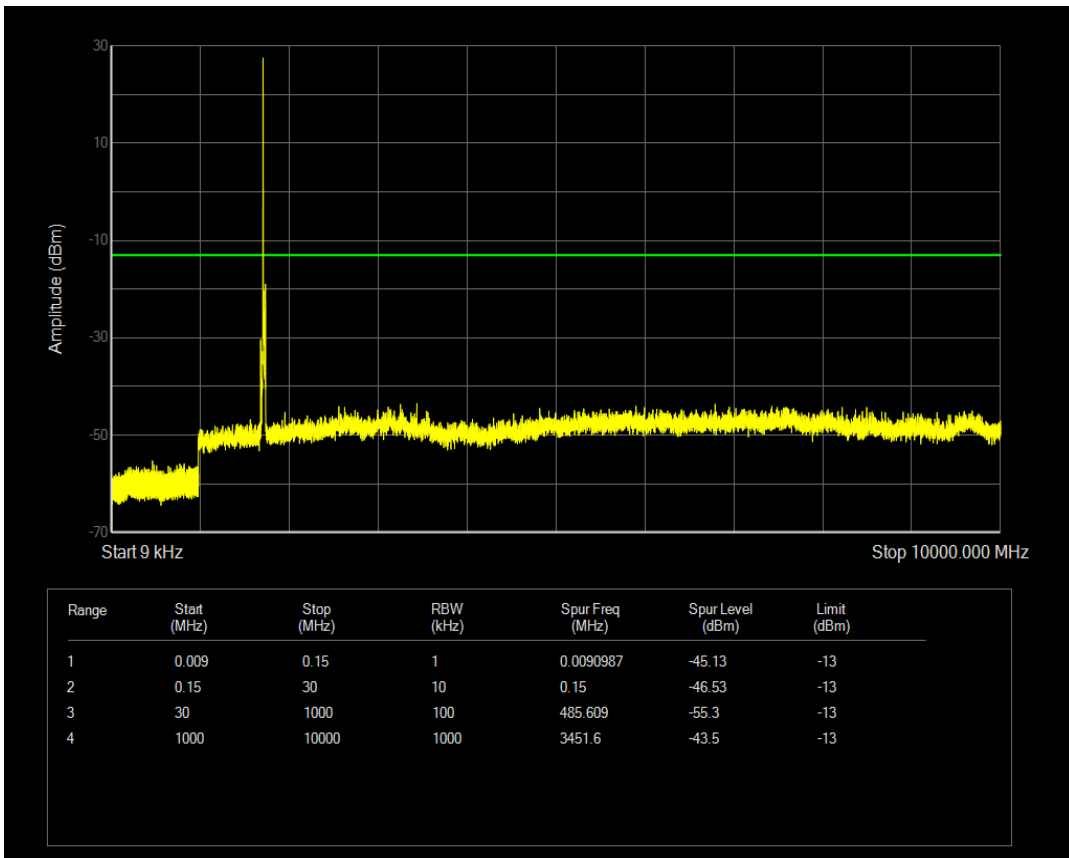

Band4 QAM16 BW=10MHz Channel=20350 RB Size=50 Position=#0

Band4 QPSK BW=15MHz Channel=20025 RB Size=75 Position=#0

Band4 QPSK BW=15MHz Channel=20025 RB Size=1 Position=#0

Band4 QAM16 BW=15MHz Channel=20025 RB Size=1 Position=#0

Band4 QPSK BW=15MHz Channel=20175 RB Size=1 Position=#0

Band4 QAM16 BW=15MHz Channel=20025 RB Size=75 Position=#0

Band4 QPSK BW=15MHz Channel=20175 RB Size=75 Position=#0

Band4 QAM16 BW=15MHz Channel=20175 RB Size=1 Position=#0