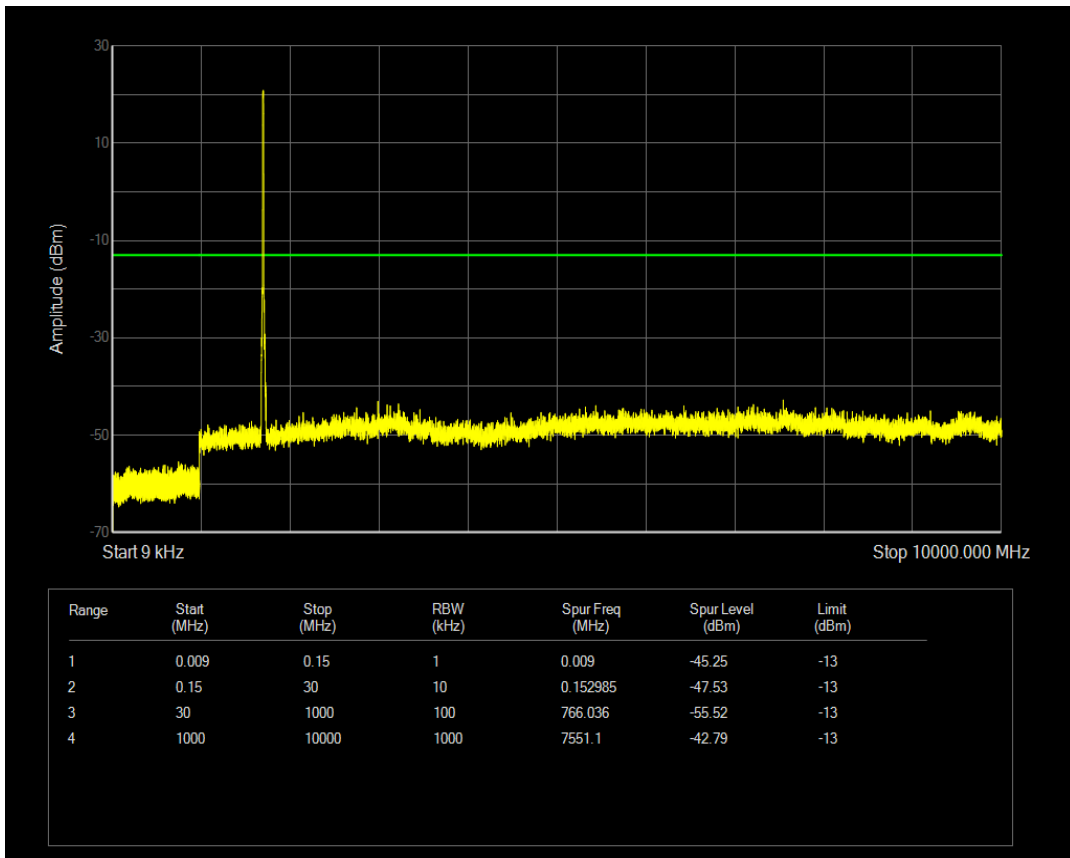

Band4 QPSK BW=10MHz Channel=20000 RB Size=1 Position=#0

Band4 QAM16 BW=5MHz Channel=20375 RB Size=25 Position=#0

Band4 QPSK BW=10MHz Channel=20000 RB Size=50 Position=#0

Band4 QAM16 BW=10MHz Channel=20000 RB Size=50 Position=#0

Band4 QAM16 BW=10MHz Channel=20000 RB Size=1 Position=#0

Band4 QPSK BW=10MHz Channel=20175 RB Size=1 Position=#0

Band4 QPSK BW=10MHz Channel=20175 RB Size=50 Position=#0

Band4 QAM16 BW=10MHz Channel=20175 RB Size=50 Position=#0