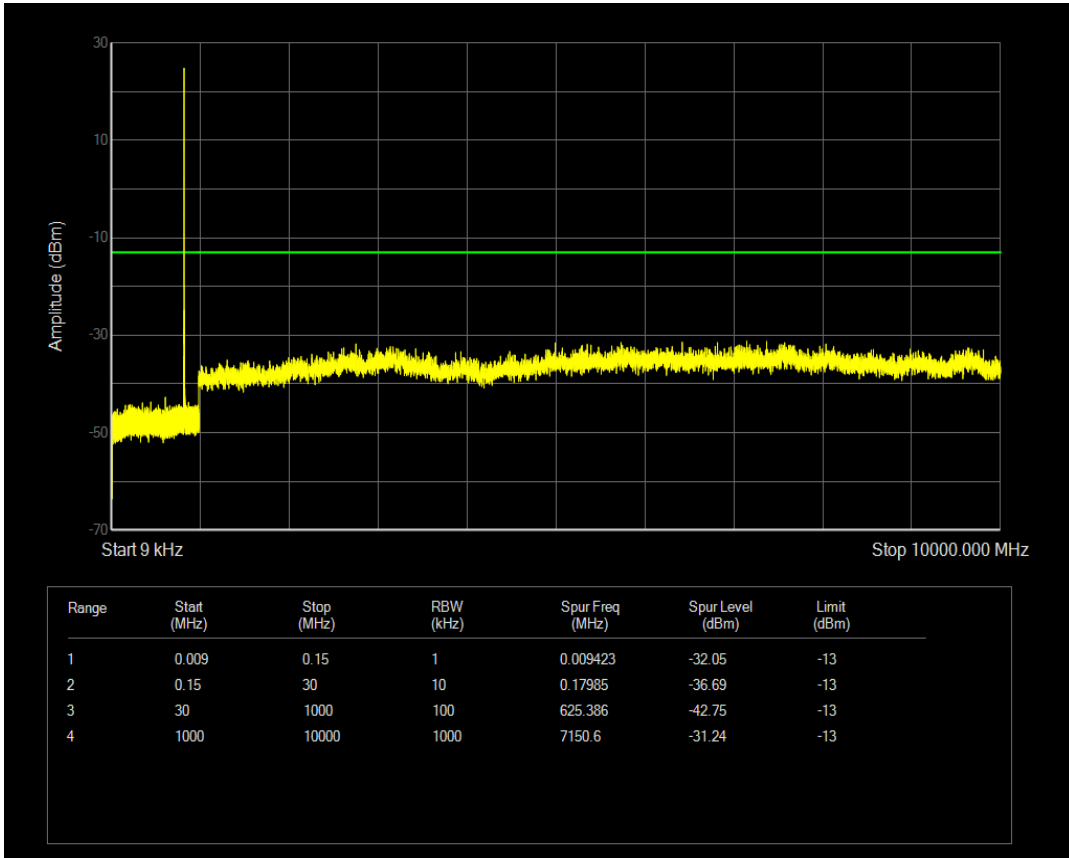

Band5 QPSK BW=3MHz Channel=20525 RB Size=1 Position=#0

Band5 QPSK BW=3MHz Channel=20525 RB Size=15 Position=#0