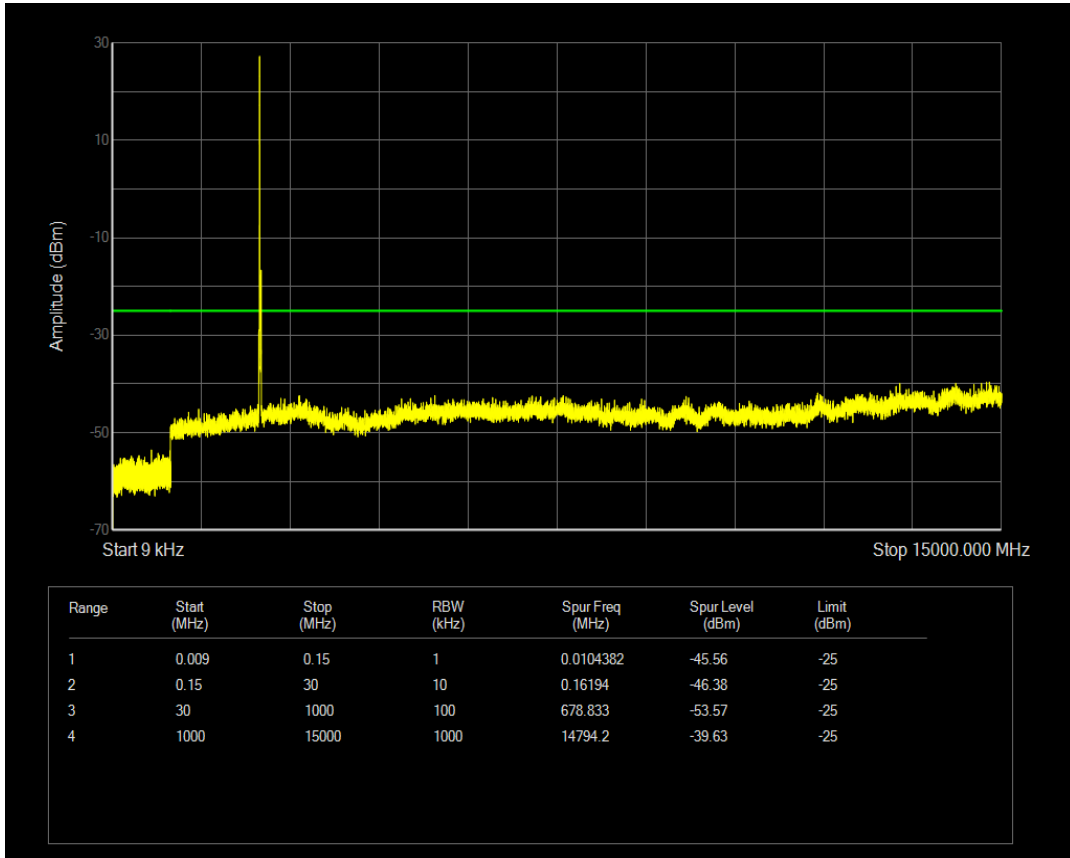

Band7 QPSK BW=15MHz Channel=20825 RB Size=1 Position=#0

Band7 QPSK BW=15MHz Channel=20825 RB Size=75 Position=#0