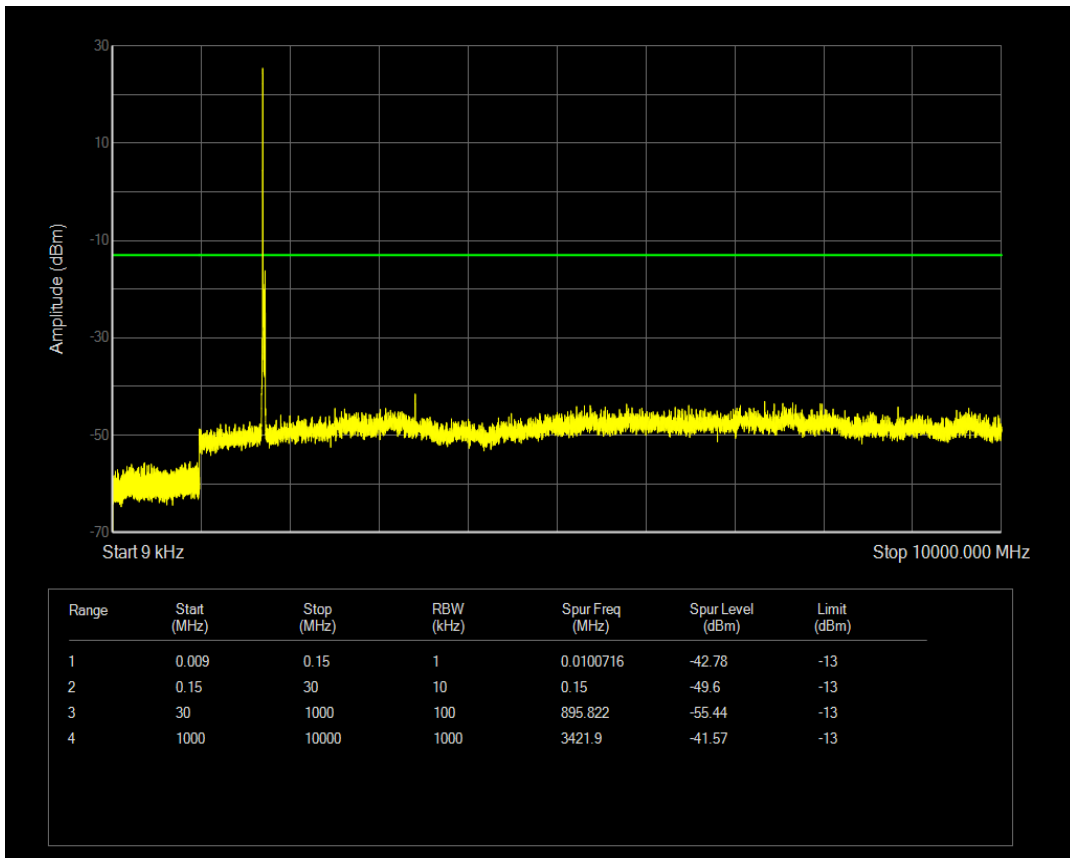

Band4 QAM16 BW=10MHz Channel=20000 RB Size=1 Position=#0

Band4 QPSK BW=10MHz Channel=20175 RB Size=1 Position=#0

Band4 QPSK BW=10MHz Channel=20175 RB Size=50 Position=#0

Band4 QAM16 BW=10MHz Channel=20175 RB Size=50 Position=#0

Band4 QAM16 BW=10MHz Channel=20175 RB Size=1 Position=#0

Band4 QPSK BW=10MHz Channel=20350 RB Size=1 Position=#0

Band4 QPSK BW=10MHz Channel=20350 RB Size=50 Position=#0

Band4 QAM16 BW=10MHz Channel=20350 RB Size=1 Position=#0

Band4 QAM16 BW=10MHz Channel=20350 RB Size=50 Position=#0

Band4 QPSK BW=15MHz Channel=20025 RB Size=75 Position=#0

Band4 QPSK BW=15MHz Channel=20025 RB Size=1 Position=#0

Band4 QAM16 BW=15MHz Channel=20025 RB Size=1 Position=#0