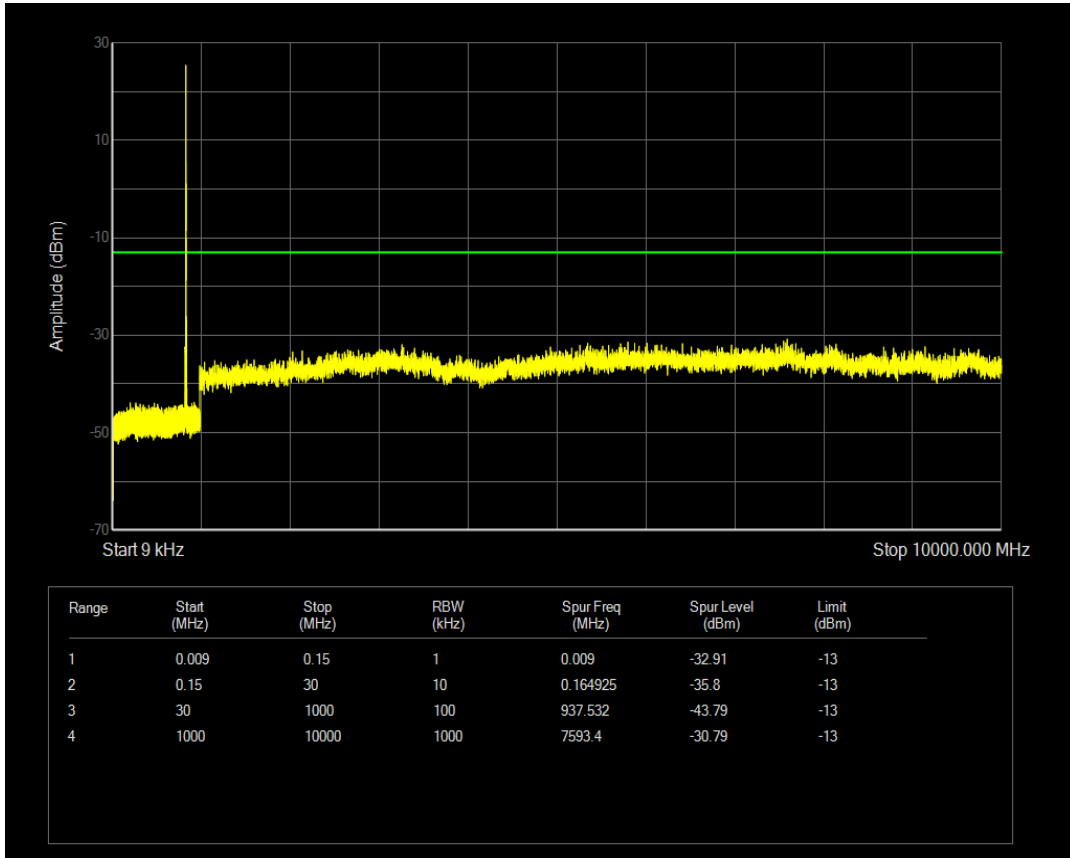

Band5 QAM16 BW=5MHz Channel=20525 RB Size=25 Position=#0

Band5 QPSK BW=5MHz Channel=20625 RB Size=1 Position=#0

Band5 QPSK BW=5MHz Channel=20625 RB Size=25 Position=#0

Band5 QAM16 BW=5MHz Channel=20625 RB Size=1 Position=#0

Band5 QPSK BW=10MHz Channel=20450 RB Size=1 Position=#0

Band5 QAM16 BW=5MHz Channel=20625 RB Size=25 Position=#0

Band5 QAM16 BW=10MHz Channel=20450 RB Size=1 Position=#0

Band5 QPSK BW=10MHz Channel=20450 RB Size=50 Position=#0