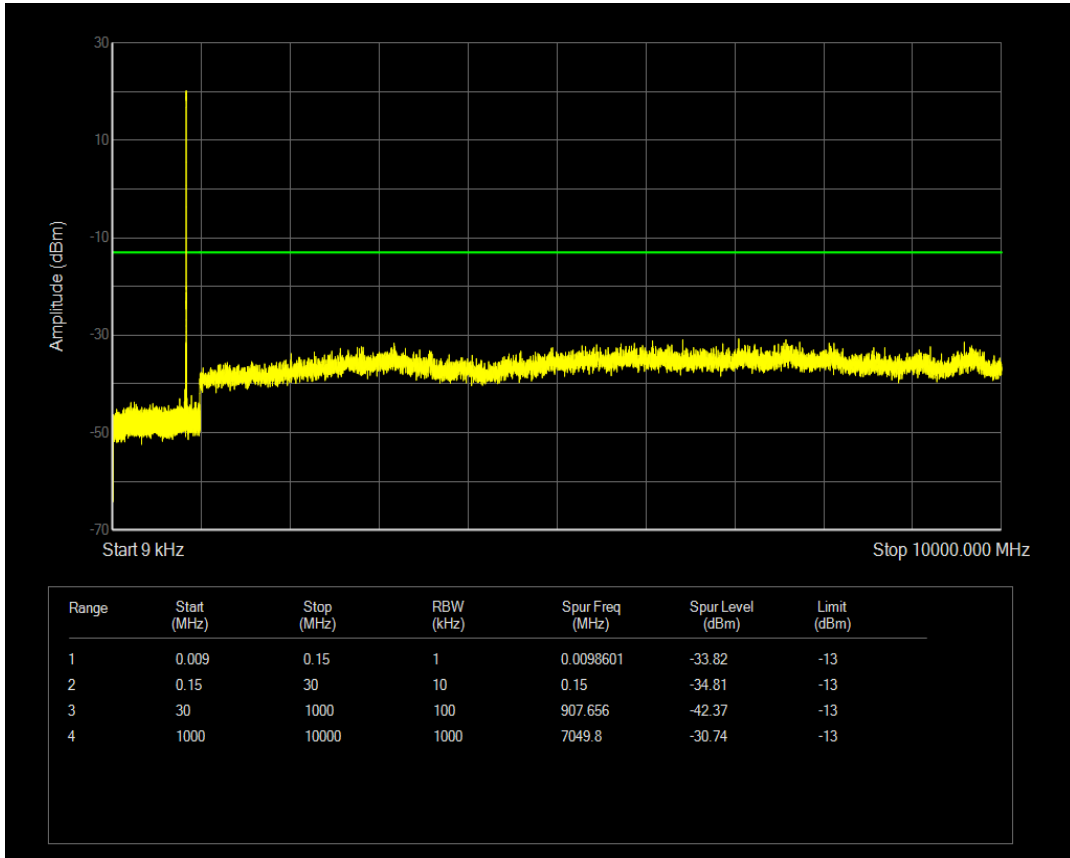

Band5 QPSK BW=1.4MHz Channel=20525 RB Size=1 Position=#0

Band5 QAM16 BW=1.4MHz Channel=20407 RB Size=6 Position=#0

Band5 QAM16 BW=1.4MHz Channel=20525 RB Size=1 Position=#0

Band5 QPSK BW=1.4MHz Channel=20525 RB Size=6 Position=#0

Band5 QAM16 BW=1.4MHz Channel=20525 RB Size=6 Position=#0

Band5 QPSK BW=1.4MHz Channel=20643 RB Size=6 Position=#0

Band5 QPSK BW=1.4MHz Channel=20643 RB Size=1 Position=#0

Band5 QAM16 BW=1.4MHz Channel=20643 RB Size=1 Position=#0