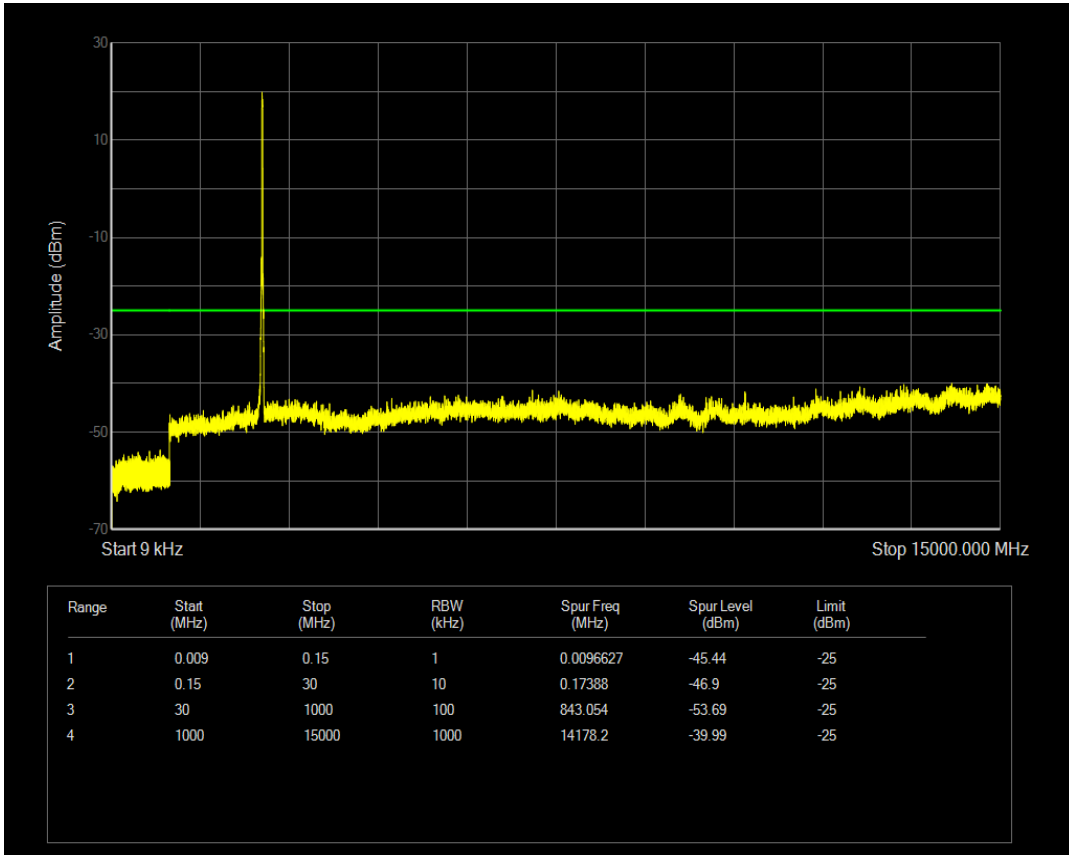

Band7 QAM16 BW=15MHz Channel=21375 RB Size=75 Position=#0

Band7 QPSK BW=20MHz Channel=20850 RB Size=100 Position=#0