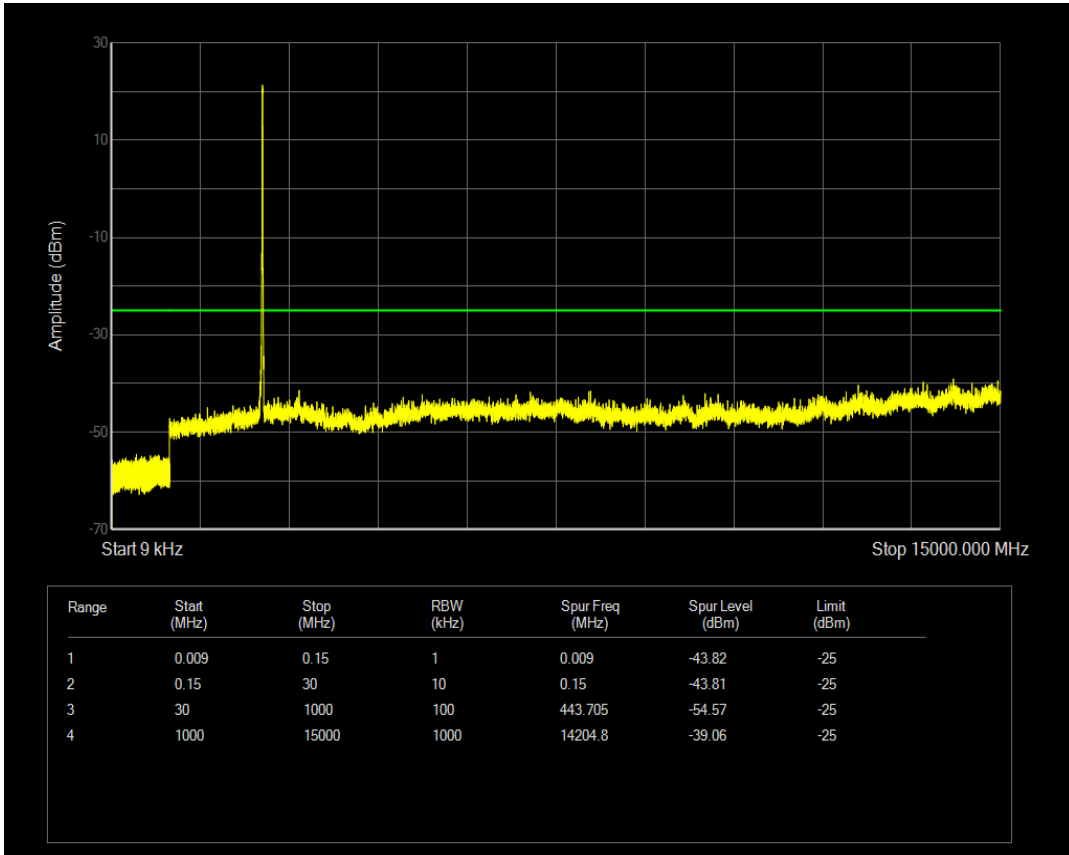

Band7 QAM16 BW=10MHz Channel=20800 RB Size=50 Position=#0

Band7 QPSK BW=10MHz Channel=21100 RB Size=1 Position=#0

Band7 QPSK BW=10MHz Channel=21100 RB Size=50 Position=#0

Band7 QAM16 BW=10MHz Channel=21100 RB Size=1 Position=#0

Band7 QAM16 BW=10MHz Channel=21100 RB Size=50 Position=#0

Band7 QPSK BW=10MHz Channel=21400 RB Size=1 Position=#0

Band7 QPSK BW=10MHz Channel=21400 RB Size=50 Position=#0

Band7 QAM16 BW=10MHz Channel=21400 RB Size=1 Position=#0