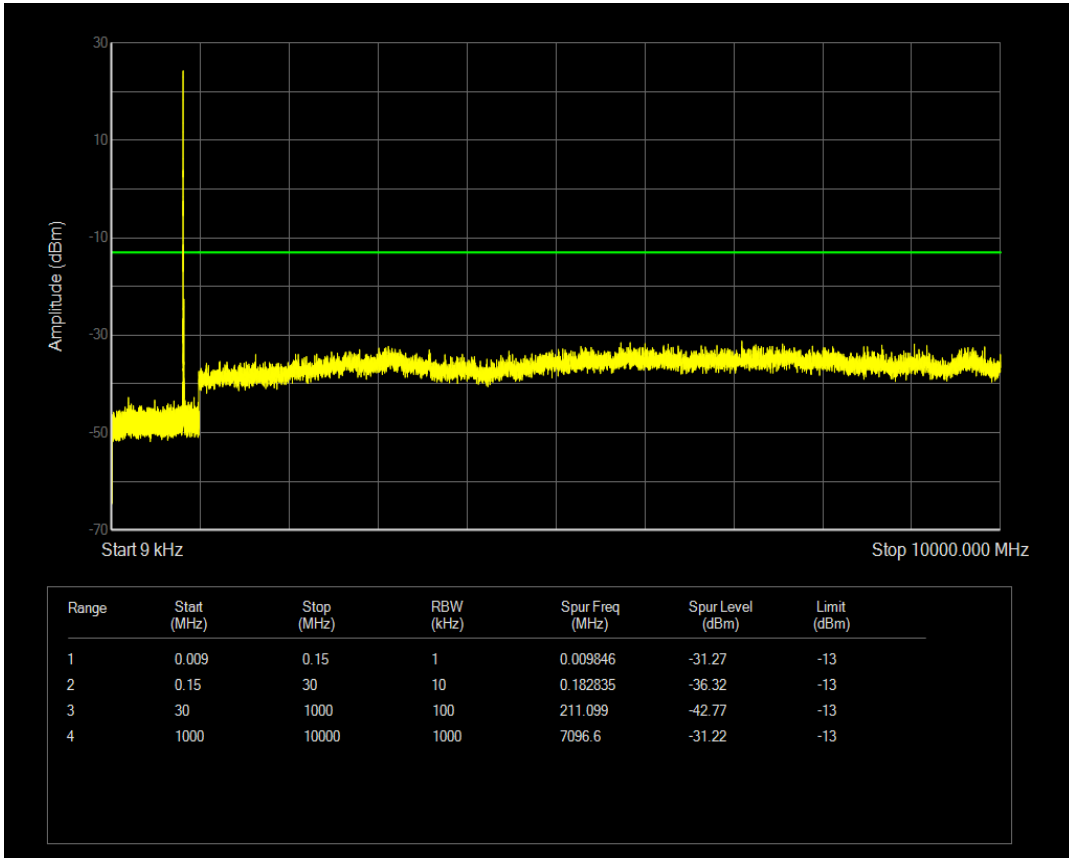

Band5 QAM16 BW=3MHz Channel=20635 RB Size=15 Position=#0

Band5 QPSK BW=5MHz Channel=20425 RB Size=25 Position=#0

Band5 QPSK BW=5MHz Channel=20425 RB Size=1 Position=#0

Band5 QAM16 BW=5MHz Channel=20425 RB Size=1 Position=#0