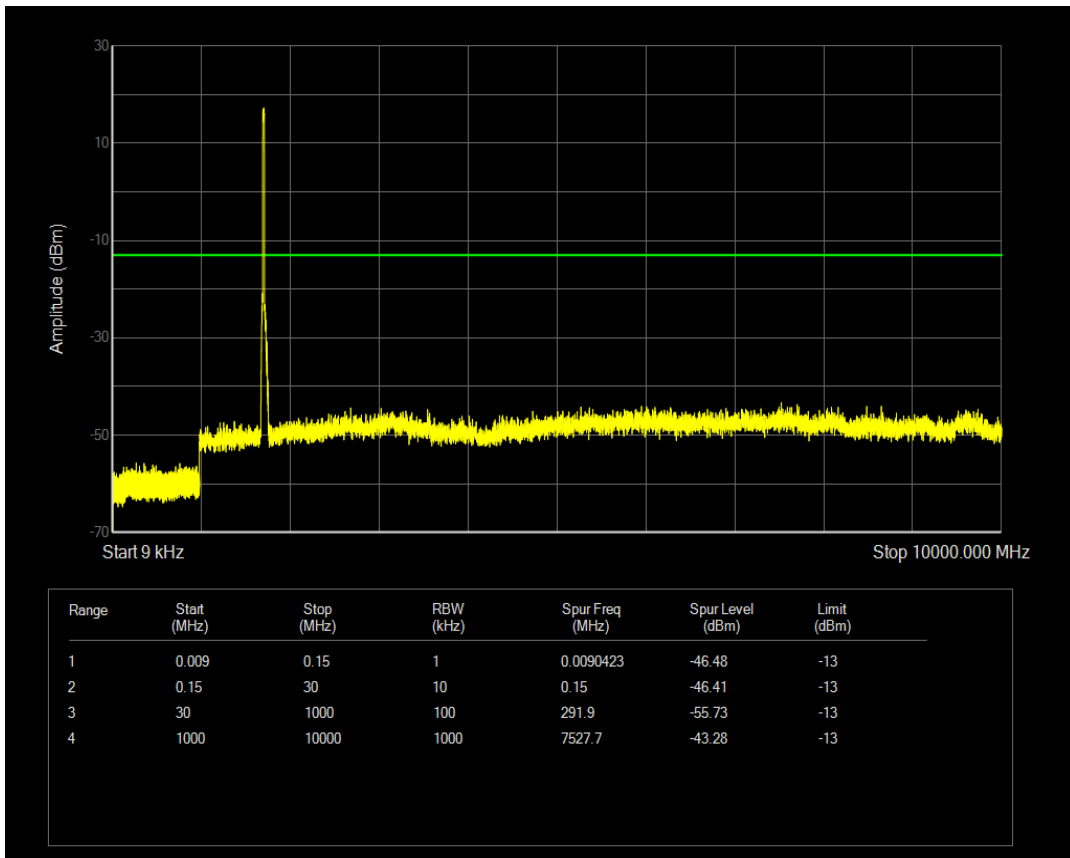

Band4 QAM16 BW=15MHz Channel=20325 RB Size=75 Position=#0

Band4 QPSK BW=20MHz Channel=20050 RB Size=100 Position=#0

Band4 QPSK BW=20MHz Channel=20050 RB Size=1 Position=#0

Band4 QAM16 BW=20MHz Channel=20050 RB Size=1 Position=#0

Band4 QAM16 BW=20MHz Channel=20050 RB Size=100 Position=#0

Band4 QPSK BW=20MHz Channel=20175 RB Size=1 Position=#0

Band4 QPSK BW=20MHz Channel=20175 RB Size=100 Position=#0

Band4 QAM16 BW=20MHz Channel=20175 RB Size=1 Position=#0