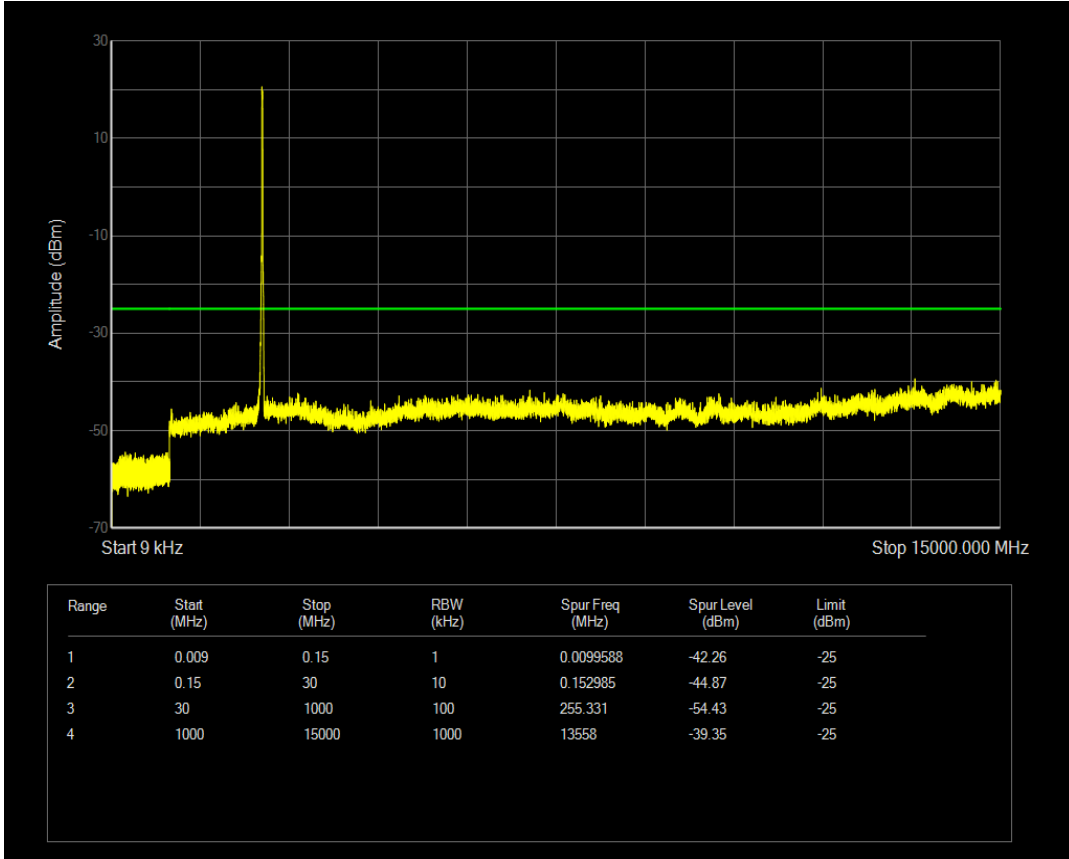

Band7 QAM16 BW=15MHz Channel=21100 RB Size=1 Position=#0

Band7 QPSK BW=15MHz Channel=21375 RB Size=1 Position=#0

Band7 QAM16 BW=15MHz Channel=21375 RB Size=1 Position=#0

Band7 QPSK BW=15MHz Channel=21375 RB Size=75 Position=#0