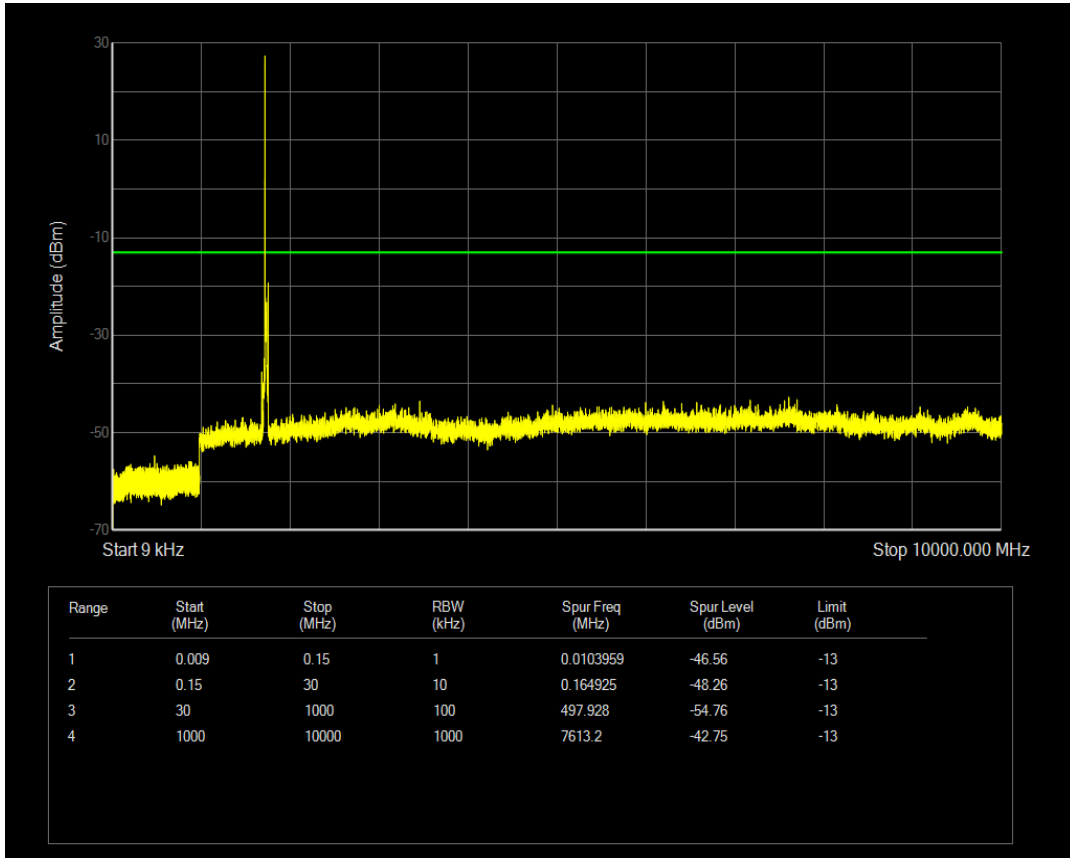

Band4 QAM16 BW=20MHz Channel=20175 RB Size=100 Position=#0

Band4 QPSK BW=20MHz Channel=20300 RB Size=1 Position=#0

Band4 QPSK BW=20MHz Channel=20300 RB Size=100 Position=#0

Band4 QAM16 BW=20MHz Channel=20300 RB Size=1 Position=#0

Band4 QAM16 BW=20MHz Channel=20300 RB Size=100 Position=#0

Band5 QPSK BW=1.4MHz Channel=20407 RB Size=6 Position=#0

Band5 QPSK BW=1.4MHz Channel=20407 RB Size=1 Position=#0

Band5 QAM16 BW=1.4MHz Channel=20407 RB Size=1 Position=#0