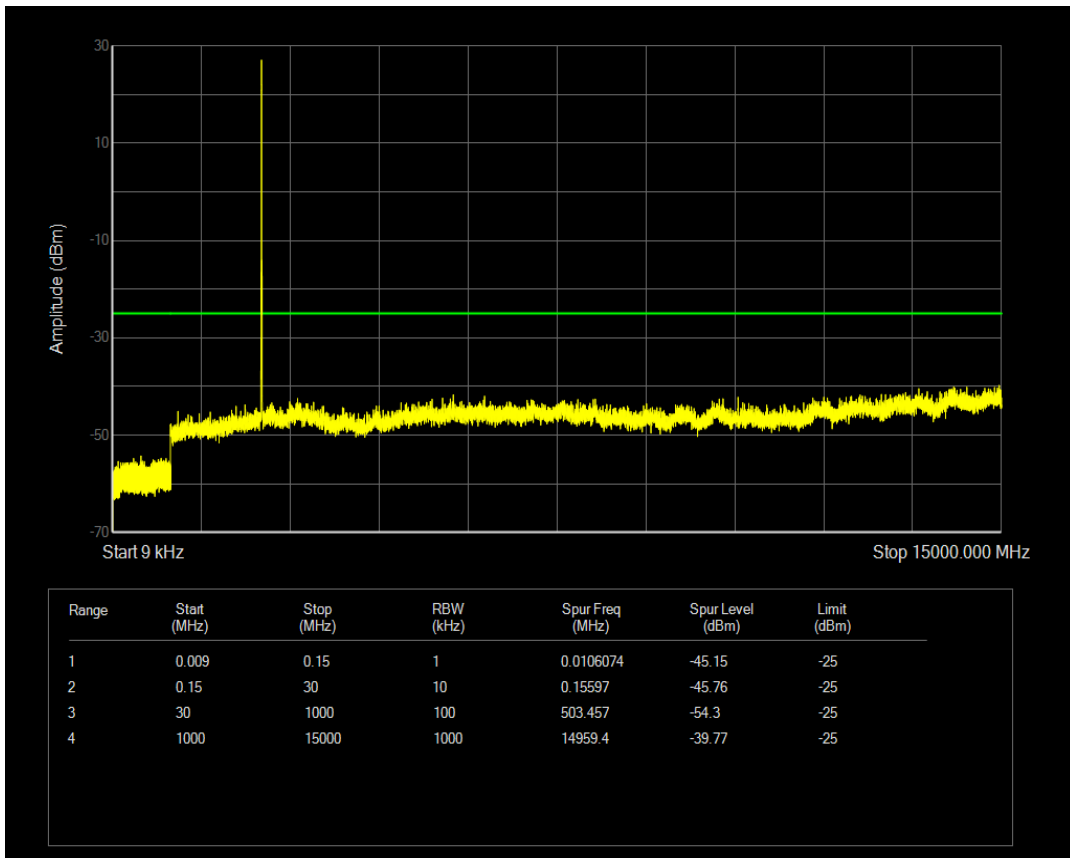

Band5 QAM16 BW=10MHz Channel=20525 RB Size=50 Position=#0

Band5 QPSK BW=10MHz Channel=20600 RB Size=1 Position=#0

Band5 QPSK BW=10MHz Channel=20600 RB Size=50 Position=#0

Band5 QAM16 BW=10MHz Channel=20600 RB Size=1 Position=#0

Band5 QAM16 BW=10MHz Channel=20600 RB Size=50 Position=#0

Band7 QPSK BW=5MHz Channel=20775 RB Size=25 Position=#0

Band7 QPSK BW=5MHz Channel=20775 RB Size=1 Position=#0

Band7 QAM16 BW=5MHz Channel=20775 RB Size=1 Position=#0

Band7 QPSK BW=5MHz Channel=21100 RB Size=1 Position=#0

Band7 QAM16 BW=5MHz Channel=20775 RB Size=25 Position=#0

Band7 QPSK BW=5MHz Channel=21100 RB Size=25 Position=#0

Band7 QAM16 BW=5MHz Channel=21100 RB Size=25 Position=#0