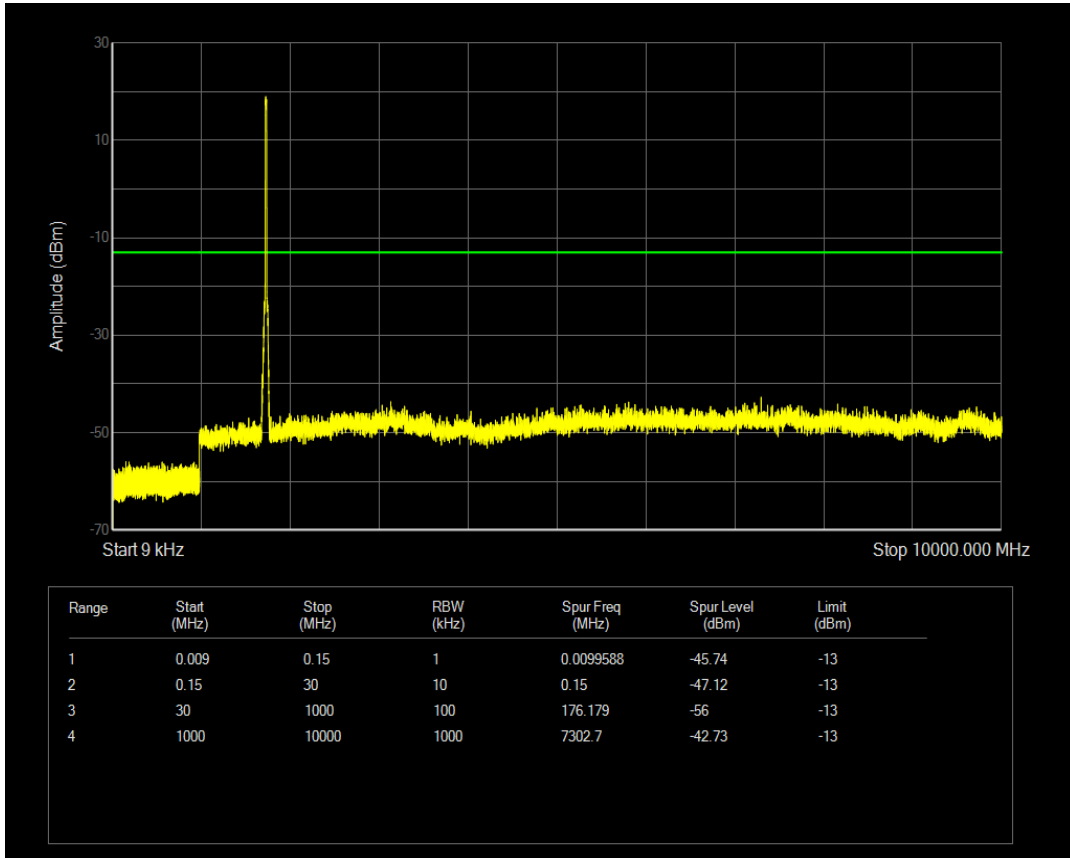

Band4 QAM16 BW=15MHz Channel=20175 RB Size=75 Position=#0

Band4 QPSK BW=15MHz Channel=20325 RB Size=1 Position=#0

Band4 QAM16 BW=15MHz Channel=20325 RB Size=1 Position=#0

Band4 QPSK BW=15MHz Channel=20325 RB Size=75 Position=#0

Band4 QAM16 BW=15MHz Channel=20325 RB Size=75 Position=#0

Band4 QPSK BW=20MHz Channel=20050 RB Size=100 Position=#0

Band4 QPSK BW=20MHz Channel=20050 RB Size=1 Position=#0

Band4 QAM16 BW=20MHz Channel=20050 RB Size=1 Position=#0