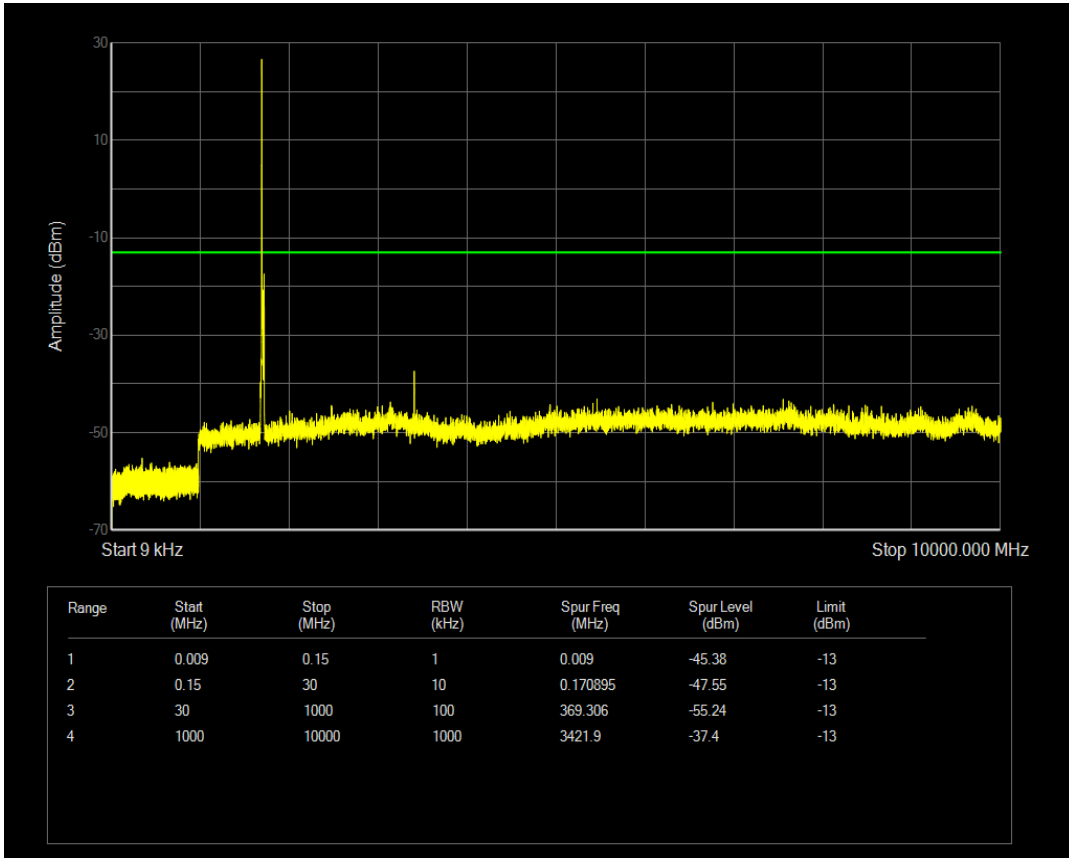

Band4 QAM16 BW=10MHz Channel=20175 RB Size=1 Position=#0

Band4 QPSK BW=10MHz Channel=20350 RB Size=1 Position=#0

Band4 QPSK BW=10MHz Channel=20350 RB Size=50 Position=#0

Band4 QAM16 BW=10MHz Channel=20350 RB Size=1 Position=#0

Band4 QAM16 BW=10MHz Channel=20350 RB Size=50 Position=#0

Band4 QPSK BW=15MHz Channel=20025 RB Size=75 Position=#0

Band4 QPSK BW=15MHz Channel=20025 RB Size=1 Position=#0

Band4 QAM16 BW=15MHz Channel=20025 RB Size=1 Position=#0

Band4 QPSK BW=15MHz Channel=20175 RB Size=1 Position=#0

Band4 QAM16 BW=15MHz Channel=20025 RB Size=75 Position=#0

Band4 QPSK BW=15MHz Channel=20175 RB Size=75 Position=#0

Band4 QAM16 BW=15MHz Channel=20175 RB Size=1 Position=#0