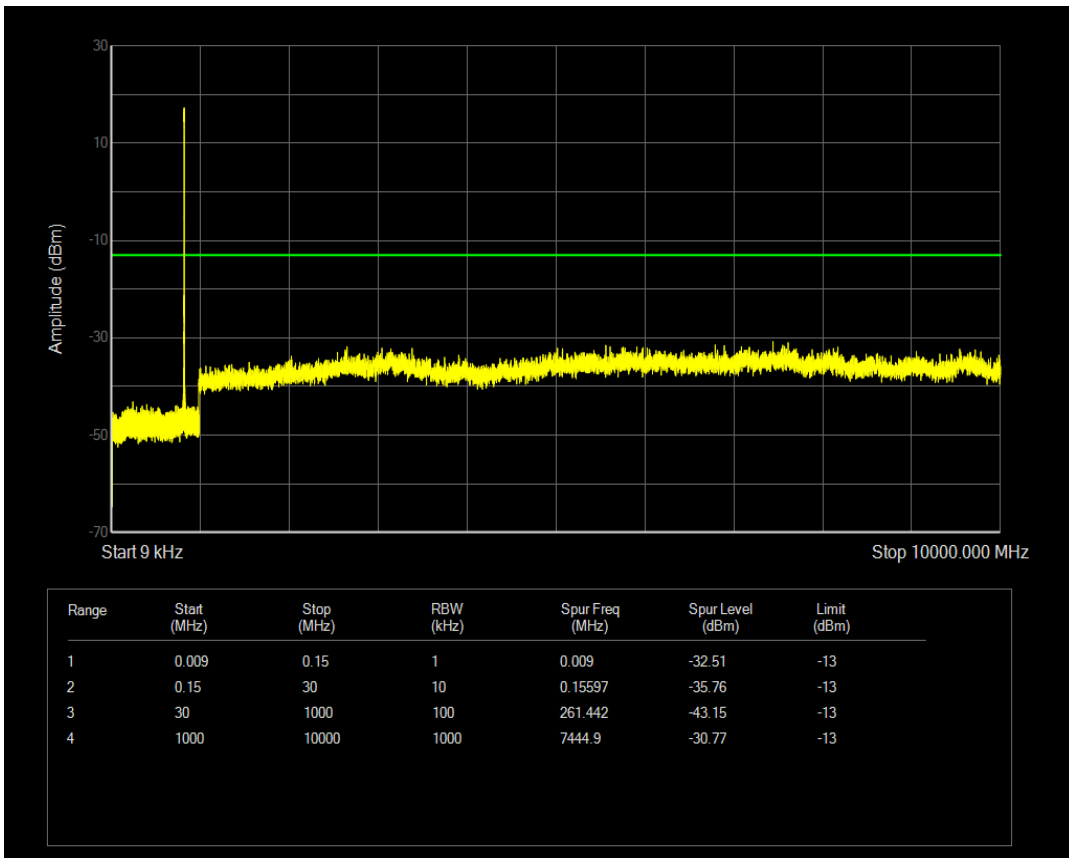

Band5 QPSK BW=3MHz Channel=20525 RB Size=15 Position=#0

Band5 QAM16 BW=3MHz Channel=20525 RB Size=15 Position=#0