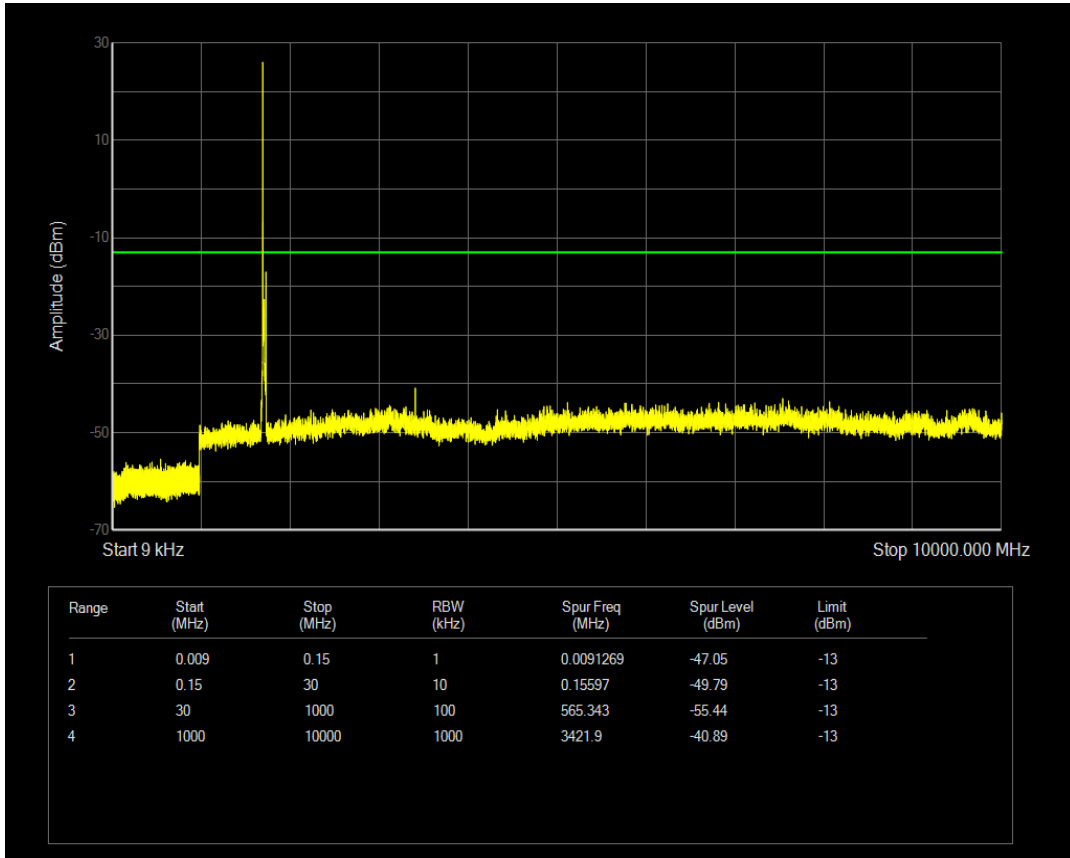

Band4 QAM16 BW=15MHz Channel=20325 RB Size=75 Position=#0

Band4 QPSK BW=20MHz Channel=20050 RB Size=100 Position=#0

Band4 QPSK BW=20MHz Channel=20050 RB Size=1 Position=#0

Band4 QAM16 BW=20MHz Channel=20050 RB Size=1 Position=#0

Band4 QAM16 BW=20MHz Channel=20050 RB Size=100 Position=#0

Band4 QPSK BW=20MHz Channel=20175 RB Size=1 Position=#0

Band4 QPSK BW=20MHz Channel=20175 RB Size=100 Position=#0

Band4 QAM16 BW=20MHz Channel=20175 RB Size=1 Position=#0