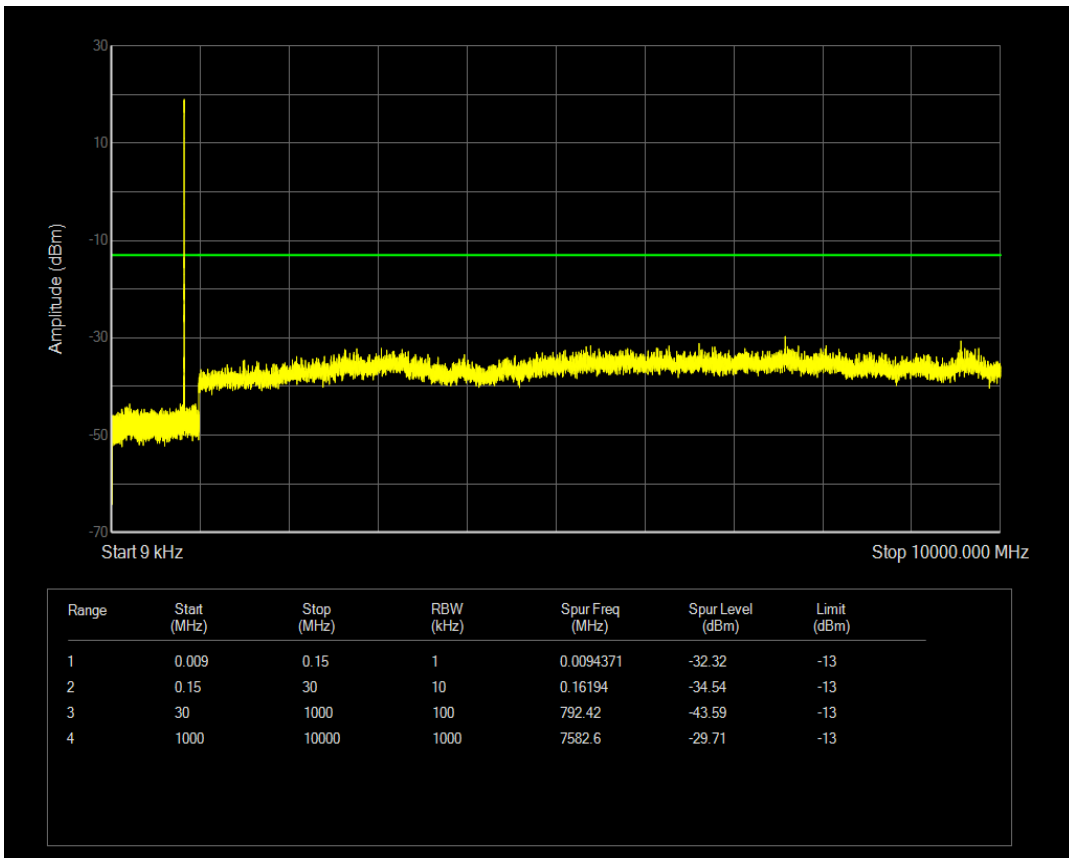

Band5 QAM16 BW=1.4MHz Channel=20525 RB Size=6 Position=#0

Band5 QPSK BW=1.4MHz Channel=20643 RB Size=6 Position=#0