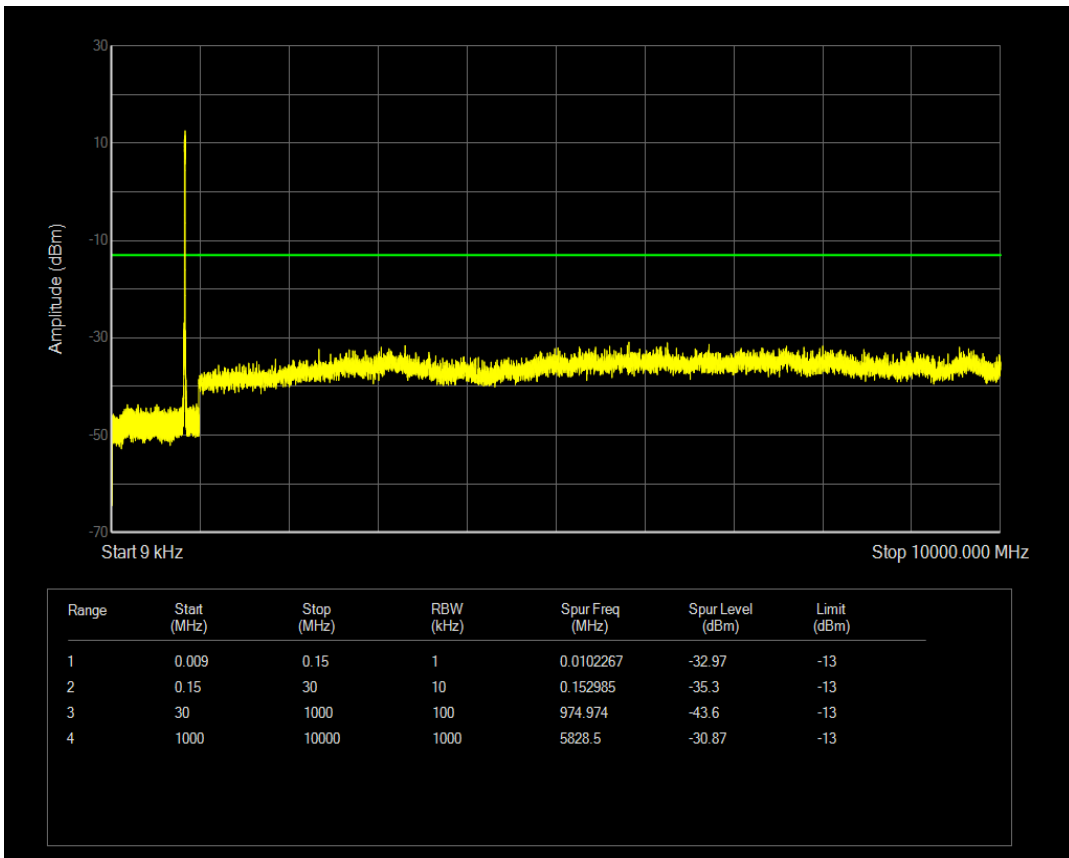

Band5 QAM16 BW=10MHz Channel=20525 RB Size=50 Position=#0

Band5 QPSK BW=10MHz Channel=20600 RB Size=1 Position=#0

Band5 QPSK BW=10MHz Channel=20600 RB Size=50 Position=#0

Band5 QAM16 BW=10MHz Channel=20600 RB Size=1 Position=#0

Band5 QAM16 BW=10MHz Channel=20600 RB Size=50 Position=#0

Band7 QPSK BW=5MHz Channel=20775 RB Size=25 Position=#0

Band7 QPSK BW=5MHz Channel=20775 RB Size=1 Position=#0

Band7 QAM16 BW=5MHz Channel=20775 RB Size=1 Position=#0