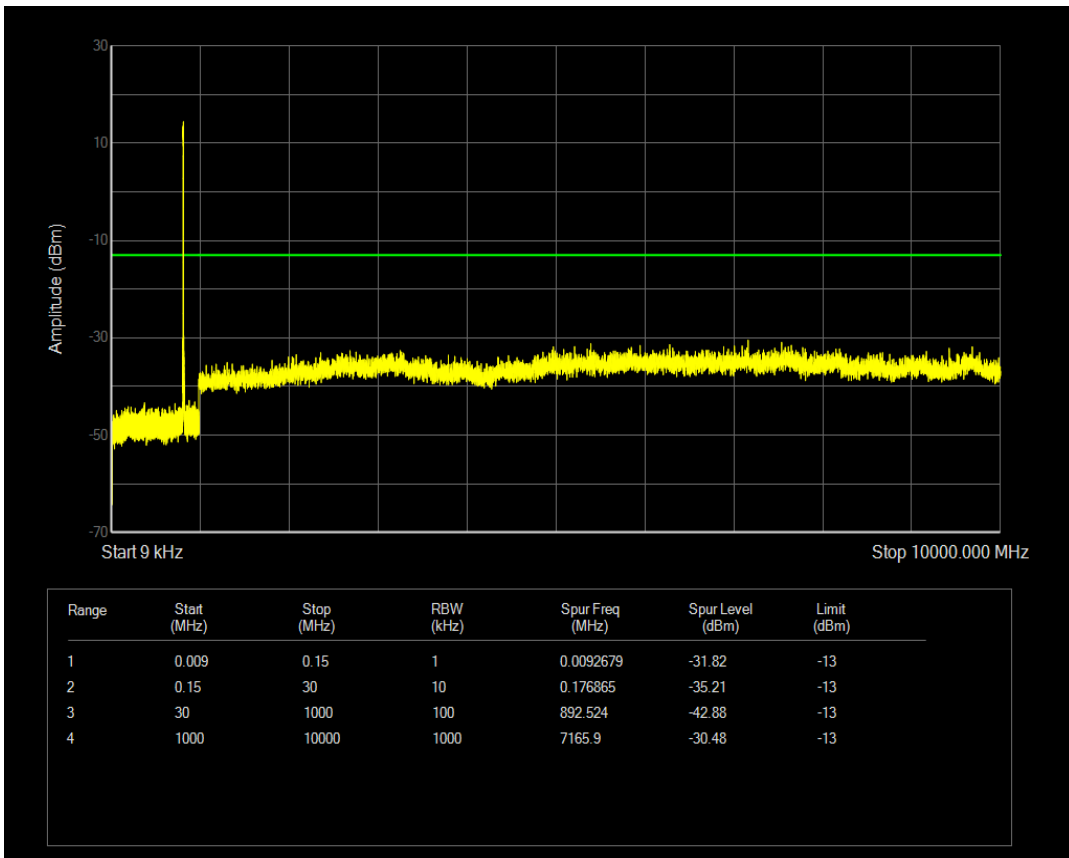

Band5 QAM16 BW=5MHz Channel=20425 RB Size=25 Position=#0

Band5 QPSK BW=5MHz Channel=20525 RB Size=1 Position=#0