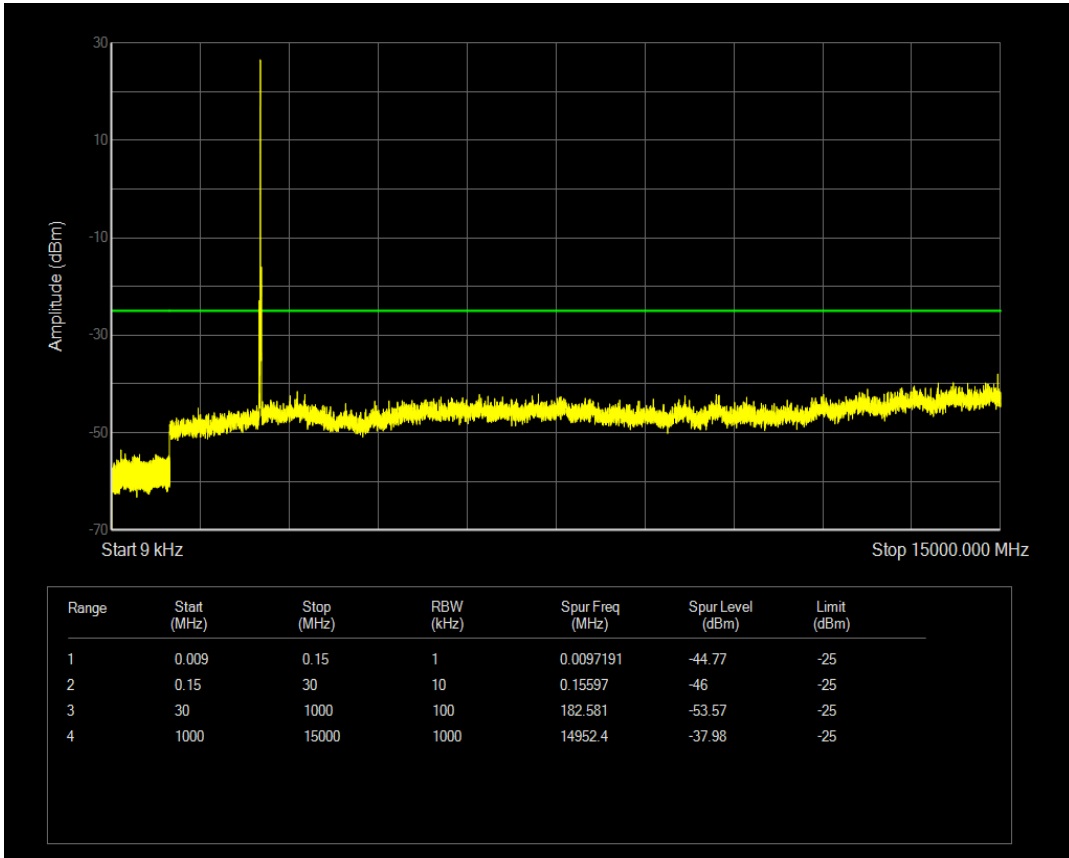

Band7 QPSK BW=10MHz Channel=20800 RB Size=1 Position=#0

Band7 QAM16 BW=5MHz Channel=21425 RB Size=25 Position=#0

Band7 QPSK BW=10MHz Channel=20800 RB Size=50 Position=#0

Band7 QAM16 BW=10MHz Channel=20800 RB Size=1 Position=#0

Band7 QAM16 BW=10MHz Channel=20800 RB Size=50 Position=#0

Band7 QPSK BW=10MHz Channel=21100 RB Size=1 Position=#0

Band7 QPSK BW=10MHz Channel=21100 RB Size=50 Position=#0

Band7 QAM16 BW=10MHz Channel=21100 RB Size=1 Position=#0