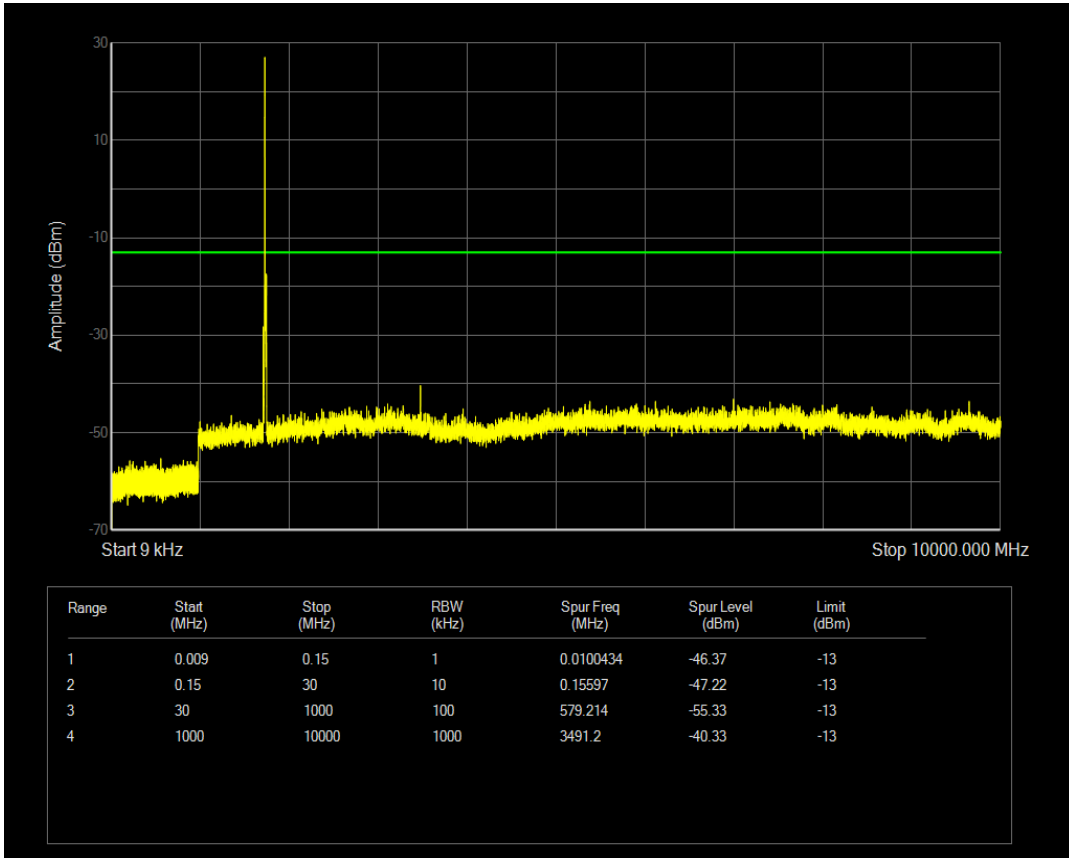

Band4 QPSK BW=10MHz Channel=20000 RB Size=1 Position=#0

Band4 QAM16 BW=5MHz Channel=20375 RB Size=25 Position=#0

Band4 QPSK BW=10MHz Channel=20000 RB Size=50 Position=#0

Band4 QAM16 BW=10MHz Channel=20000 RB Size=50 Position=#0

Band4 QAM16 BW=10MHz Channel=20000 RB Size=1 Position=#0

Band4 QPSK BW=10MHz Channel=20175 RB Size=1 Position=#0

Band4 QPSK BW=10MHz Channel=20175 RB Size=50 Position=#0

Band4 QAM16 BW=10MHz Channel=20175 RB Size=50 Position=#0

Band4 QAM16 BW=10MHz Channel=20175 RB Size=1 Position=#0

Band4 QPSK BW=10MHz Channel=20350 RB Size=1 Position=#0

Band4 QPSK BW=10MHz Channel=20350 RB Size=50 Position=#0

Band4 QAM16 BW=10MHz Channel=20350 RB Size=1 Position=#0