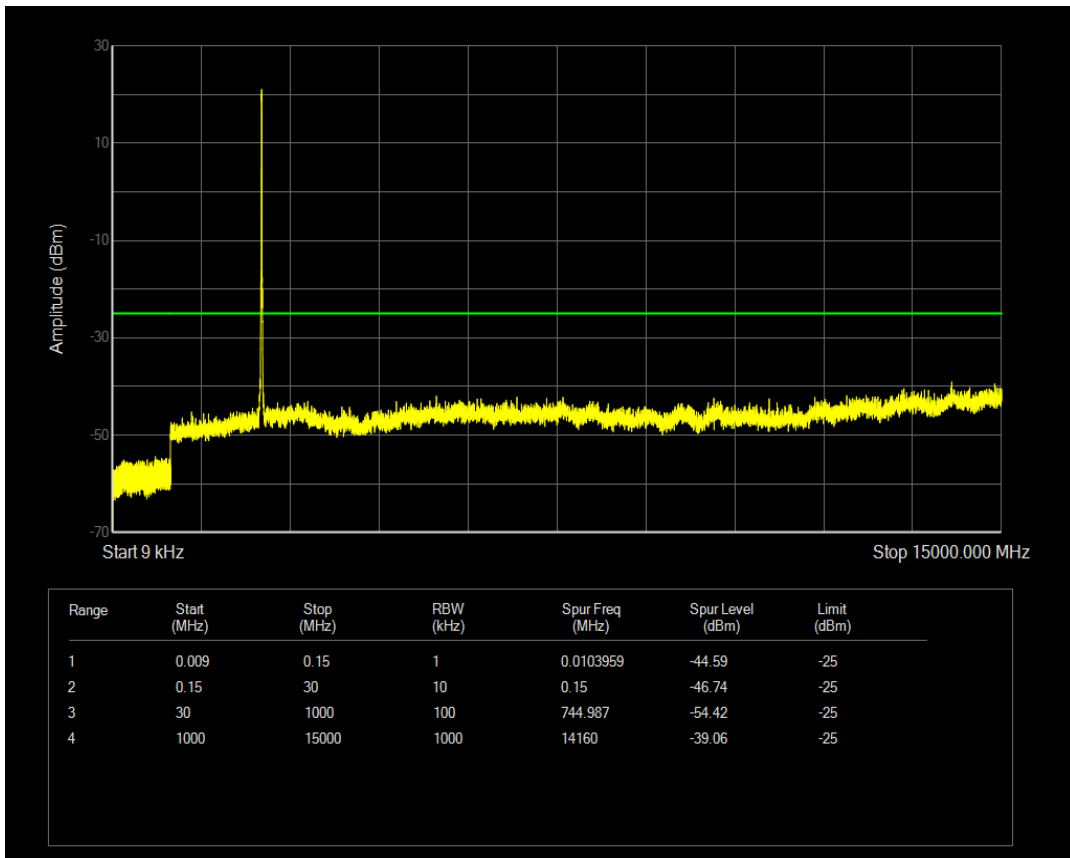

Band7 QAM16 BW=10MHz Channel=21100 RB Size=50 Position=#0

Band7 QPSK BW=10MHz Channel=21400 RB Size=1 Position=#0