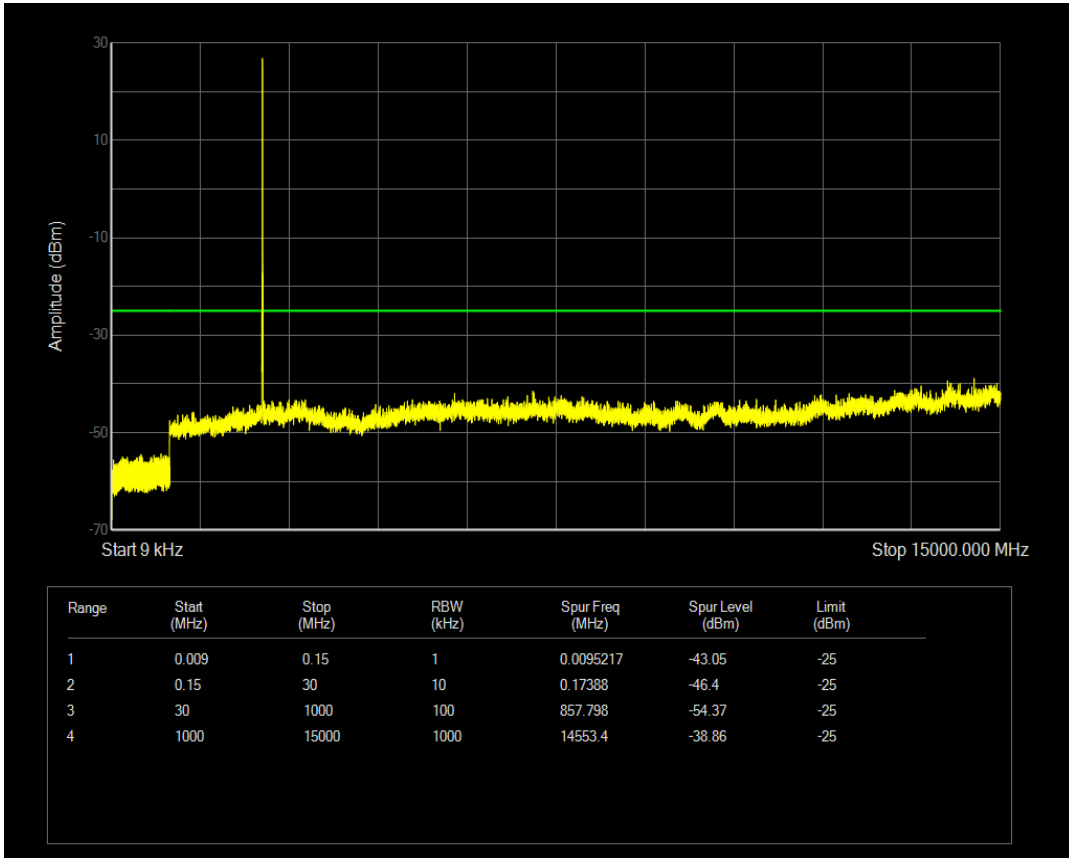

Band7 QAM16 BW=5MHz Channel=21100 RB Size=1 Position=#0

Band7 QPSK BW=5MHz Channel=21425 RB Size=1 Position=#0

Band7 QPSK BW=5MHz Channel=21425 RB Size=25 Position=#0

Band7 QAM16 BW=5MHz Channel=21425 RB Size=1 Position=#0

Band7 QPSK BW=10MHz Channel=20800 RB Size=1 Position=#0

Band7 QAM16 BW=5MHz Channel=21425 RB Size=25 Position=#0

Band7 QPSK BW=10MHz Channel=20800 RB Size=50 Position=#0

Band7 QAM16 BW=10MHz Channel=20800 RB Size=1 Position=#0