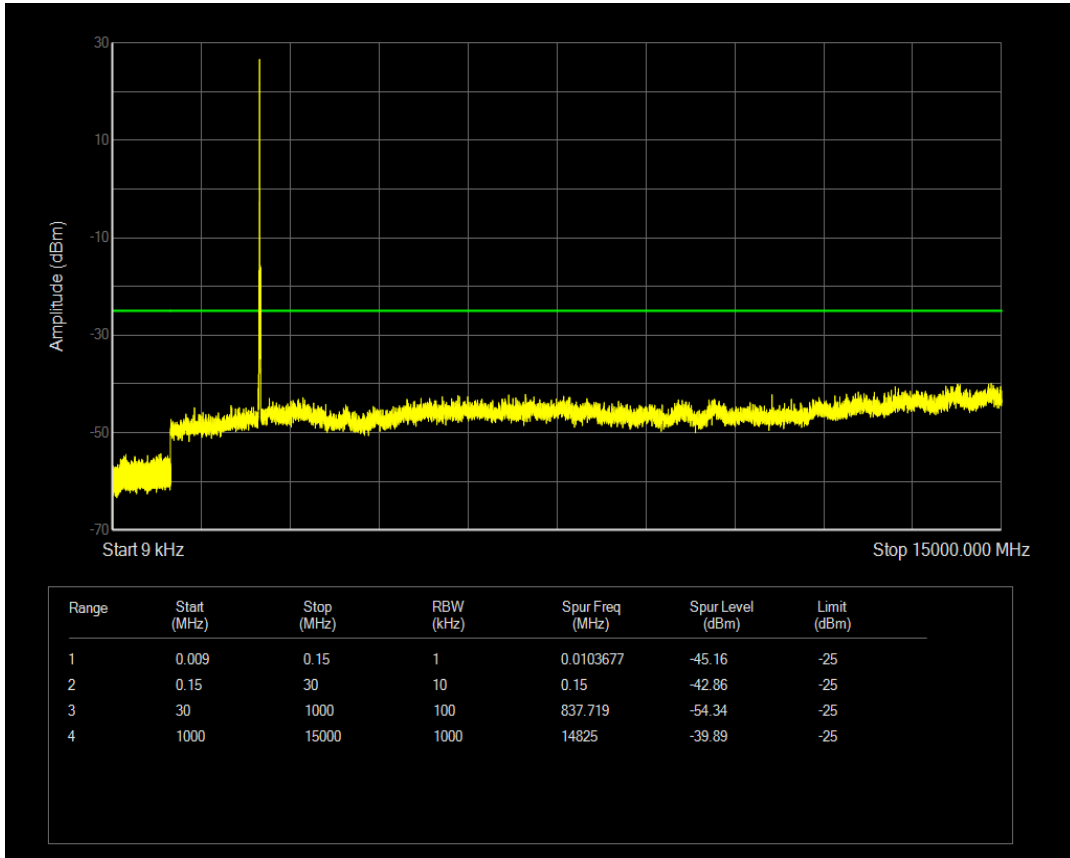

Band7 QPSK BW=10MHz Channel=20800 RB Size=1 Position=#0

Band7 QAM16 BW=5MHz Channel=21425 RB Size=25 Position=#0

Band7 QPSK BW=10MHz Channel=20800 RB Size=50 Position=#0

Band7 QAM16 BW=10MHz Channel=20800 RB Size=1 Position=#0

Band7 QAM16 BW=10MHz Channel=20800 RB Size=50 Position=#0

Band7 QPSK BW=10MHz Channel=21100 RB Size=1 Position=#0

Band7 QPSK BW=10MHz Channel=21100 RB Size=50 Position=#0

Band7 QAM16 BW=10MHz Channel=21100 RB Size=1 Position=#0