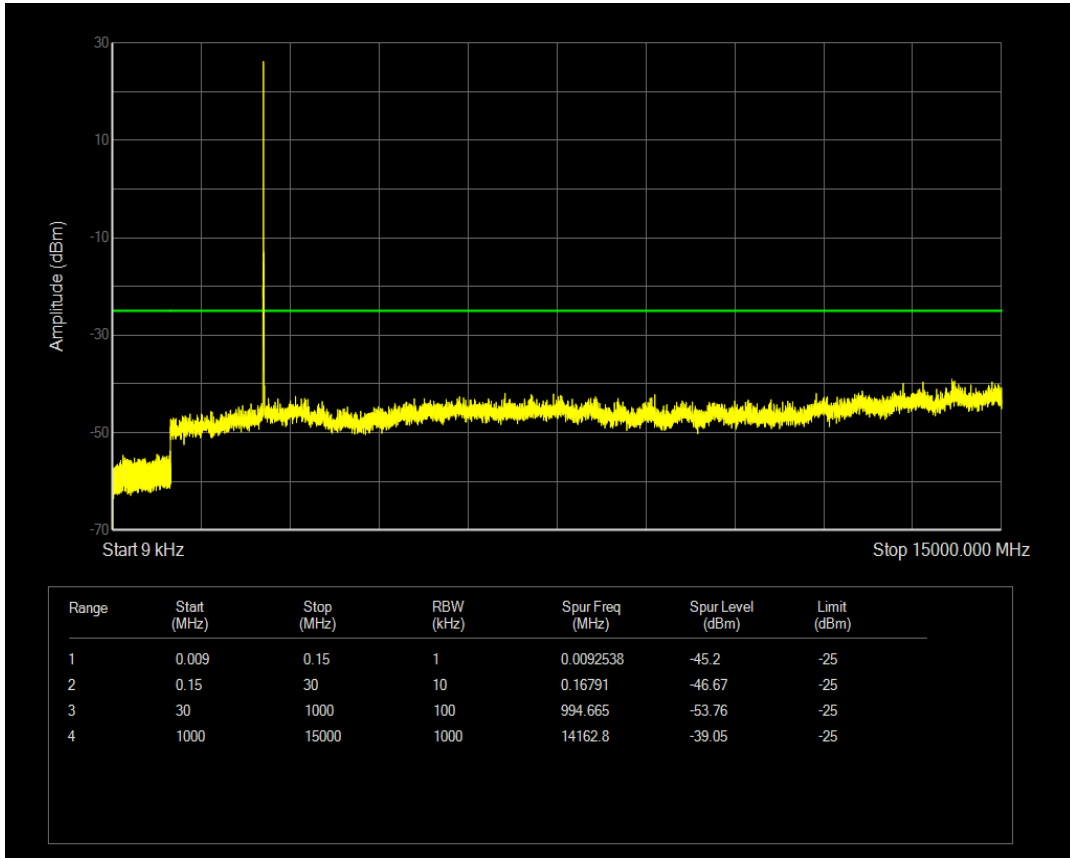

Band7 QPSK BW=5MHz Channel=21425 RB Size=1 Position=#0

Band7 QPSK BW=5MHz Channel=21425 RB Size=25 Position=#0