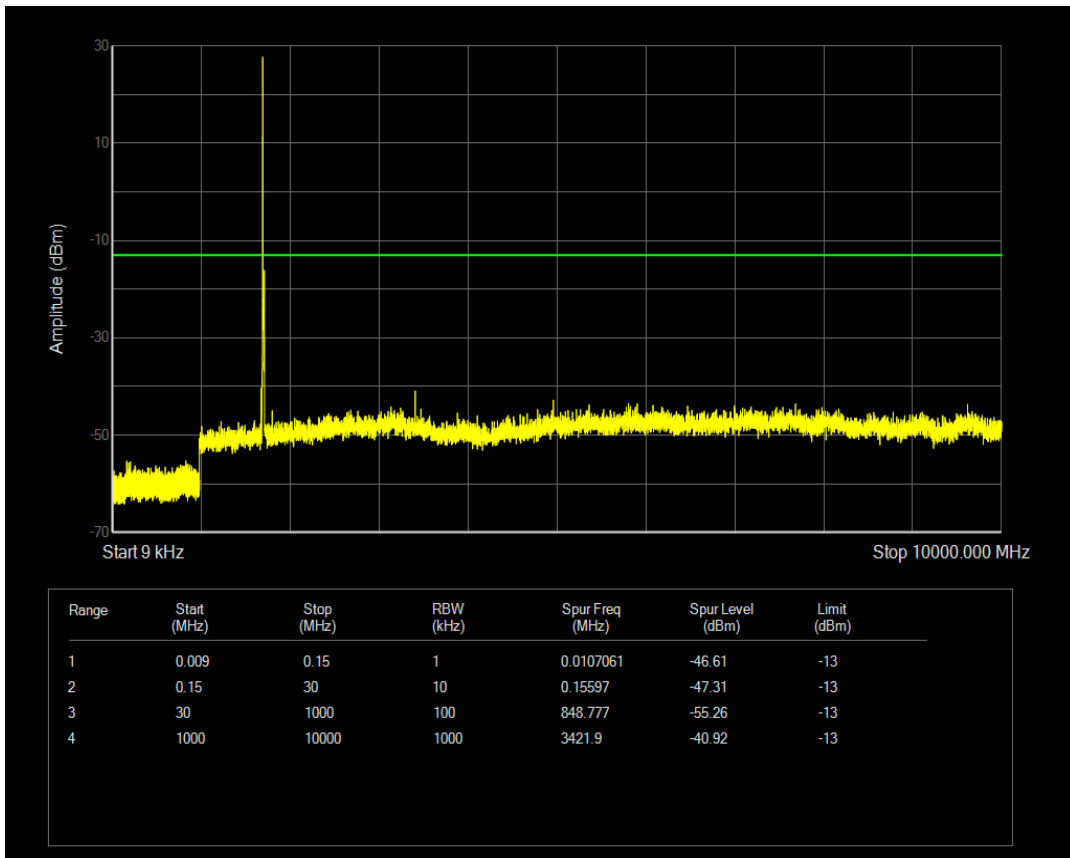

Band4 QPSK BW=10MHz Channel=20000 RB Size=1 Position=#0

Band4 QAM16 BW=5MHz Channel=20375 RB Size=25 Position=#0

Band4 QPSK BW=10MHz Channel=20000 RB Size=50 Position=#0

Band4 QAM16 BW=10MHz Channel=20000 RB Size=50 Position=#0

Band4 QAM16 BW=10MHz Channel=20000 RB Size=1 Position=#0

Band4 QPSK BW=10MHz Channel=20175 RB Size=1 Position=#0

Band4 QPSK BW=10MHz Channel=20175 RB Size=50 Position=#0

Band4 QAM16 BW=10MHz Channel=20175 RB Size=50 Position=#0