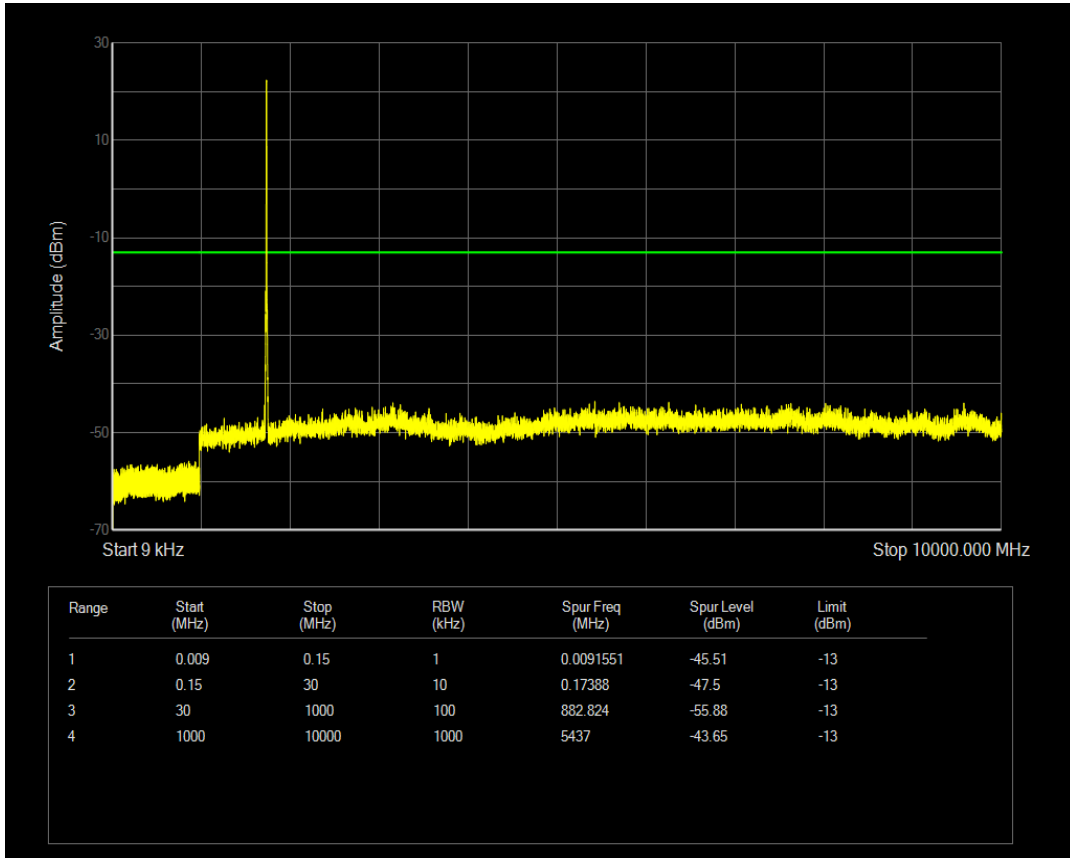

Band4 QPSK BW=10MHz Channel=20000 RB Size=1 Position=#0

Band4 QAM16 BW=5MHz Channel=20375 RB Size=25 Position=#0

Band4 QPSK BW=10MHz Channel=20000 RB Size=50 Position=#0

Band4 QAM16 BW=10MHz Channel=20000 RB Size=50 Position=#0

Band4 QAM16 BW=10MHz Channel=20000 RB Size=1 Position=#0

Band4 QPSK BW=10MHz Channel=20175 RB Size=1 Position=#0

Band4 QPSK BW=10MHz Channel=20175 RB Size=50 Position=#0

Band4 QAM16 BW=10MHz Channel=20175 RB Size=50 Position=#0