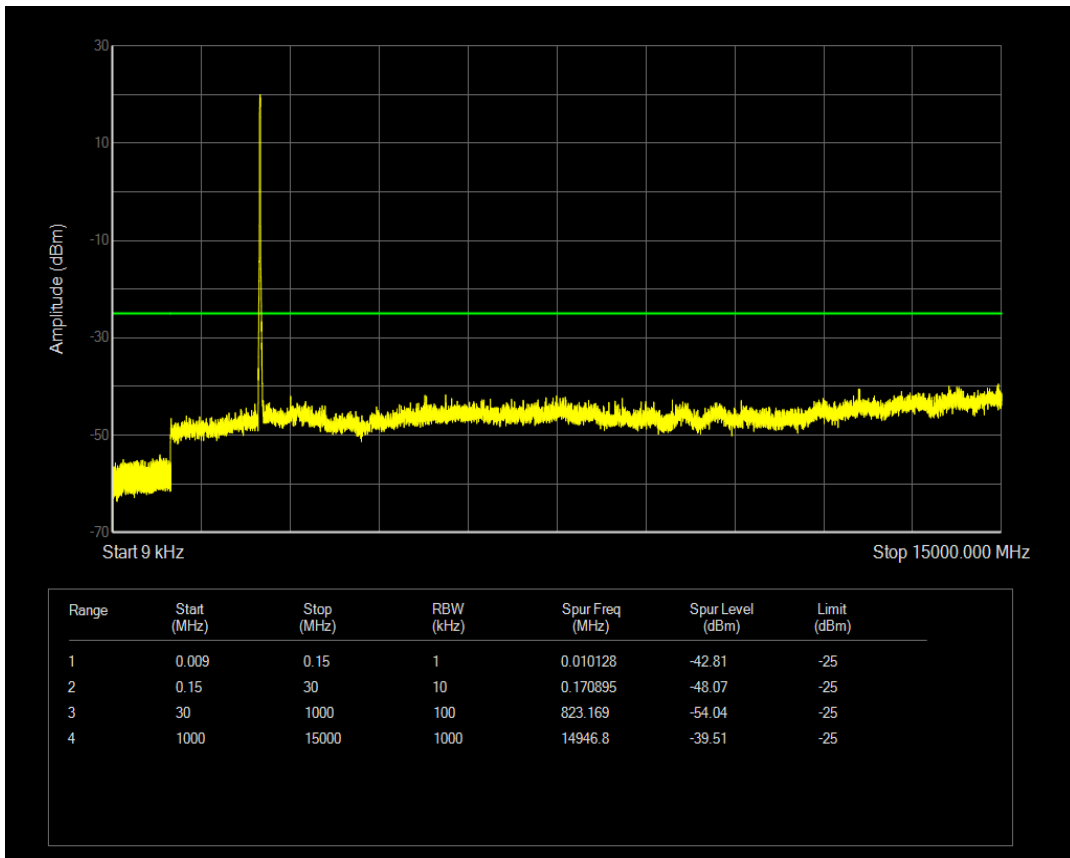

Band7 QPSK BW=15MHz Channel=20825 RB Size=75 Position=#0

Band7 QAM16 BW=15MHz Channel=20825 RB Size=1 Position=#0