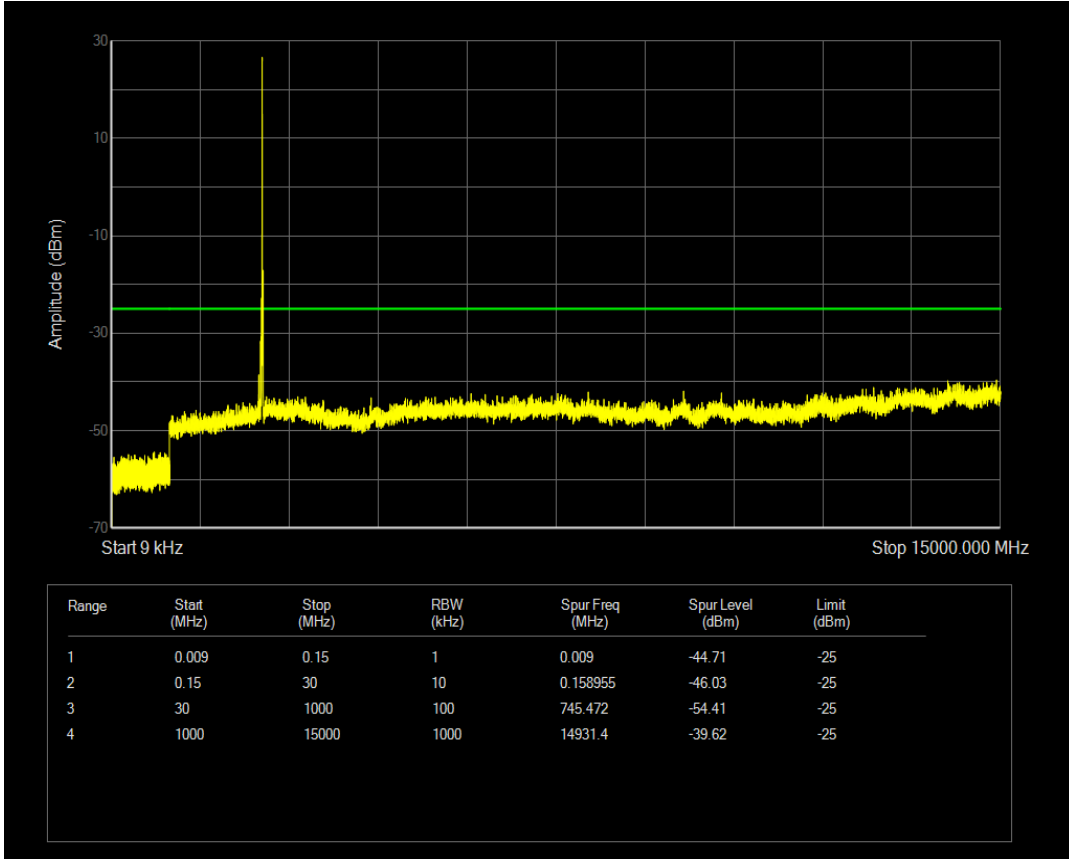

Band7 QAM16 BW=10MHz Channel=20800 RB Size=50 Position=#0

Band7 QPSK BW=10MHz Channel=21100 RB Size=1 Position=#0

Band7 QPSK BW=10MHz Channel=21100 RB Size=50 Position=#0

Band7 QAM16 BW=10MHz Channel=21100 RB Size=1 Position=#0

Band7 QAM16 BW=10MHz Channel=21100 RB Size=50 Position=#0

Band7 QPSK BW=10MHz Channel=21400 RB Size=1 Position=#0

Band7 QPSK BW=10MHz Channel=21400 RB Size=50 Position=#0

Band7 QAM16 BW=10MHz Channel=21400 RB Size=1 Position=#0