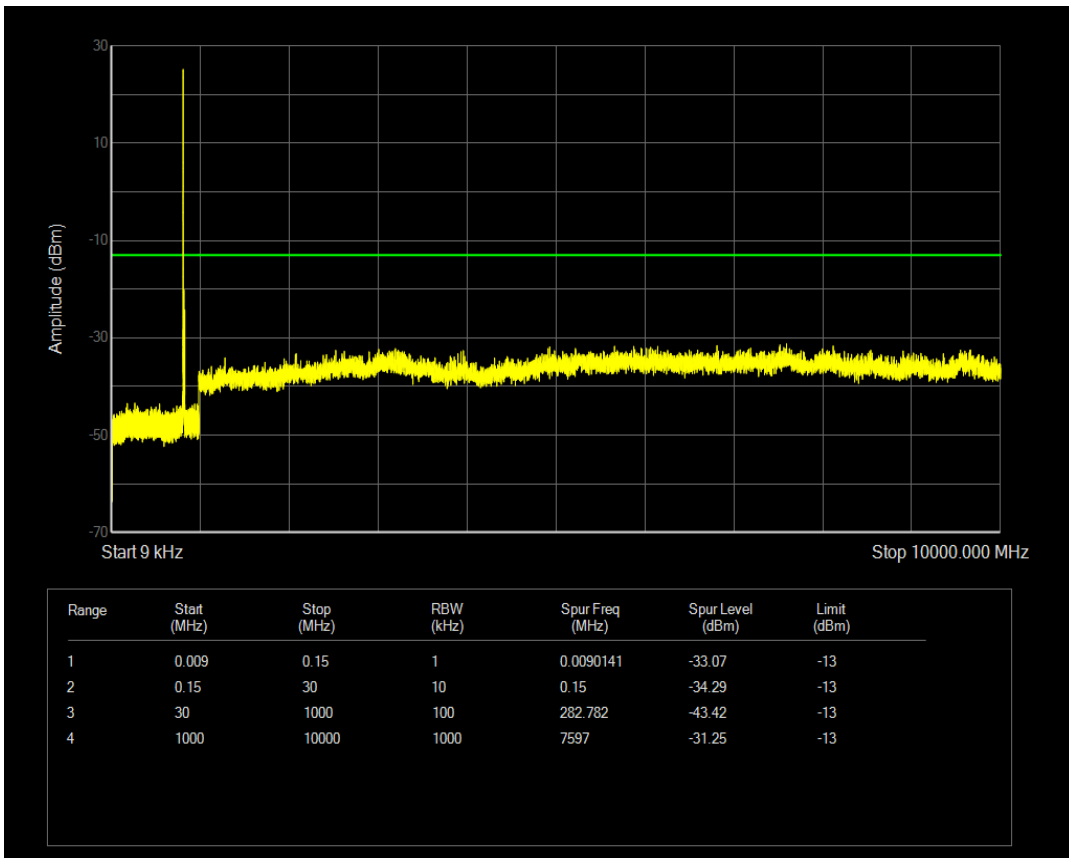

Band5 QAM16 BW=5MHz Channel=20525 RB Size=25 Position=#0

Band5 QPSK BW=5MHz Channel=20625 RB Size=1 Position=#0

Band5 QPSK BW=5MHz Channel=20625 RB Size=25 Position=#0

Band5 QAM16 BW=5MHz Channel=20625 RB Size=1 Position=#0

Band5 QPSK BW=10MHz Channel=20450 RB Size=1 Position=#0

Band5 QAM16 BW=5MHz Channel=20625 RB Size=25 Position=#0

Band5 QAM16 BW=10MHz Channel=20450 RB Size=1 Position=#0

Band5 QPSK BW=10MHz Channel=20450 RB Size=50 Position=#0