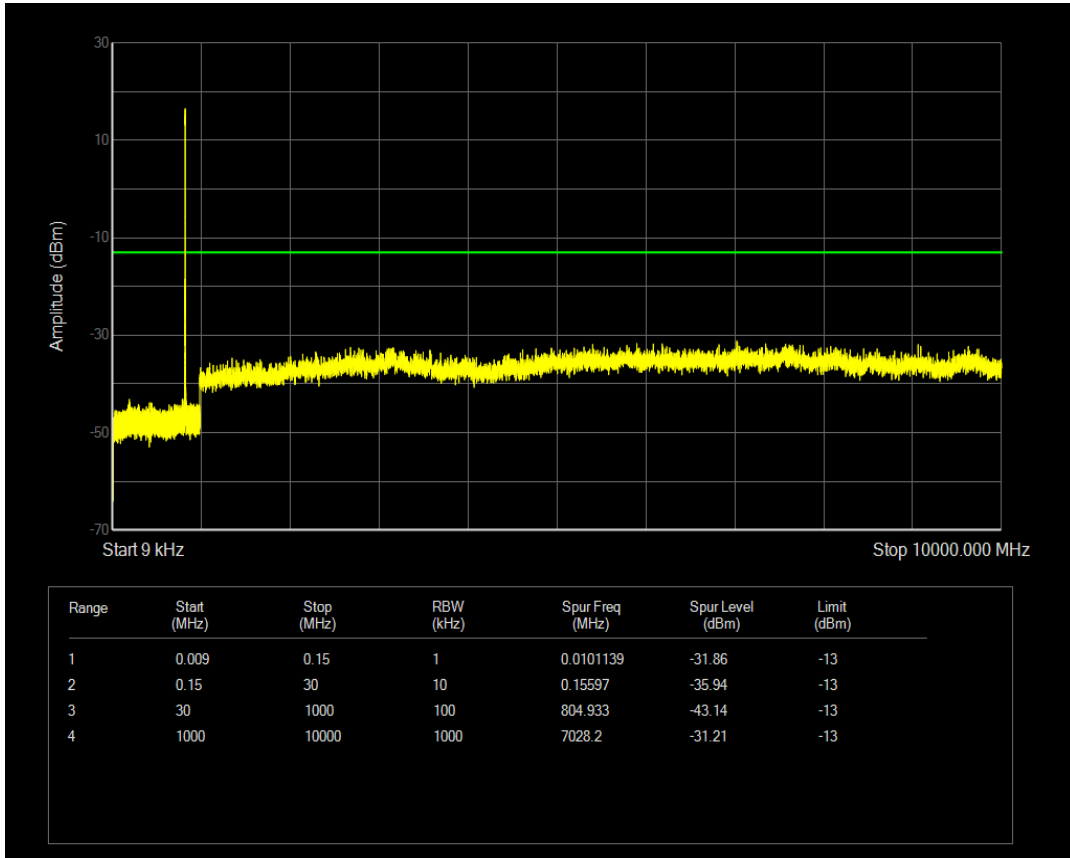

Band5 QAM16 BW=3MHz Channel=20415 RB Size=15 Position=#0

Band5 QPSK BW=3MHz Channel=20525 RB Size=1 Position=#0

Band5 QPSK BW=3MHz Channel=20525 RB Size=15 Position=#0

Band5 QAM16 BW=3MHz Channel=20525 RB Size=15 Position=#0