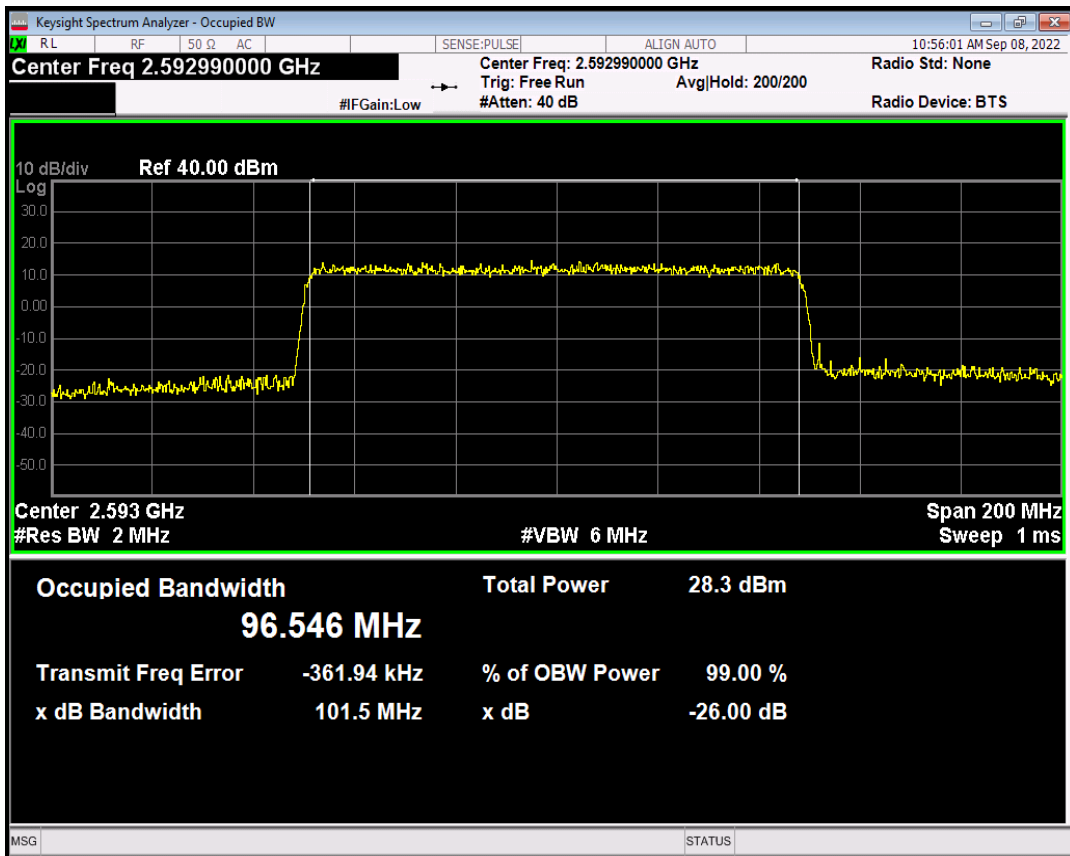

n41 SCS=30kHz DFT_QAM16 BW=100MHz Channel=518598 RB=270@0