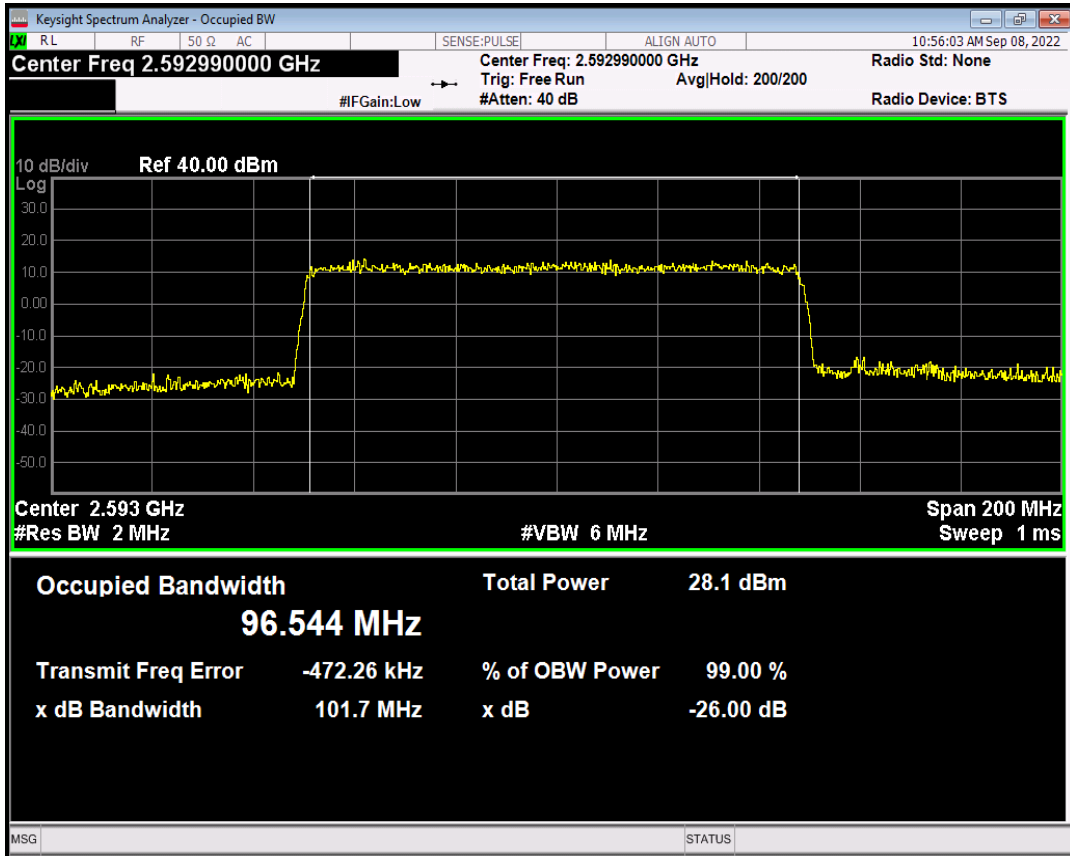

n41 SCS=30kHz DFT_QAM64 BW=100MHz Channel=518598 RB=270@0