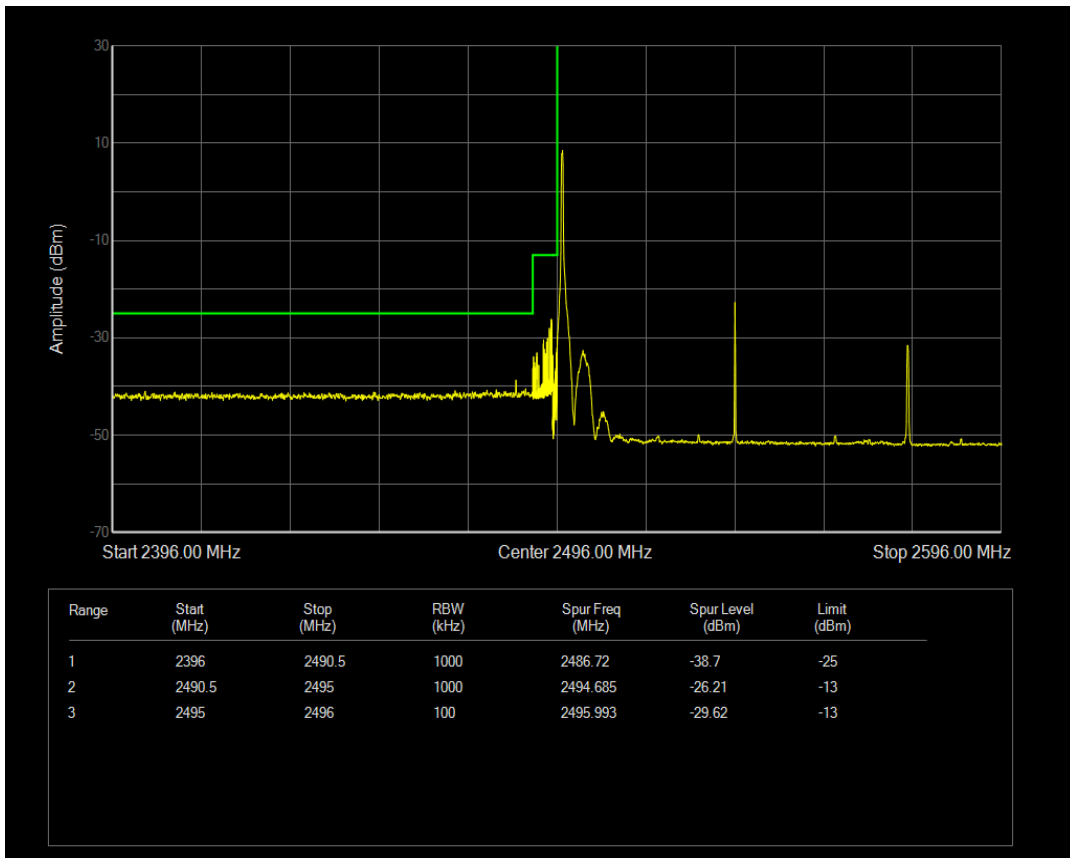

n41 SCS=30kHz DFT_QPSK BW=80MHz Channel=529998 RB=216@0