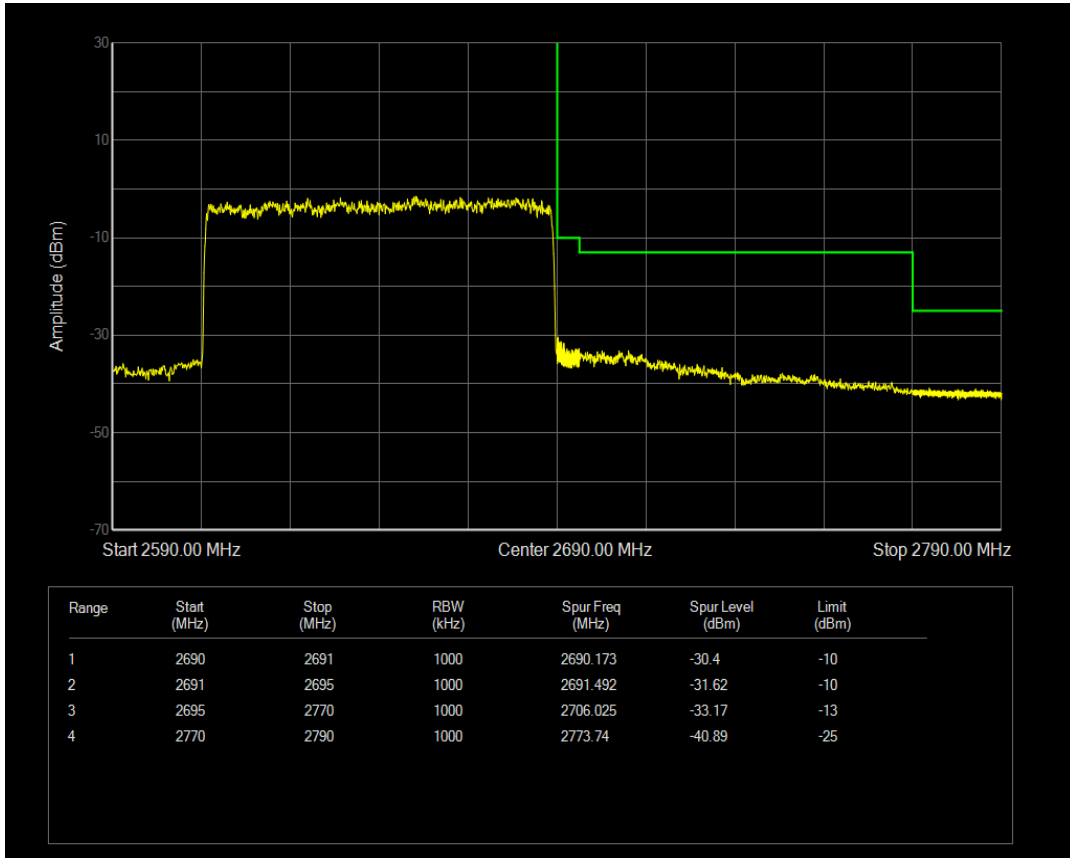

n41 SCS=30kHz DFT_QPSK BW=80MHz Channel=529998 RB=1@216