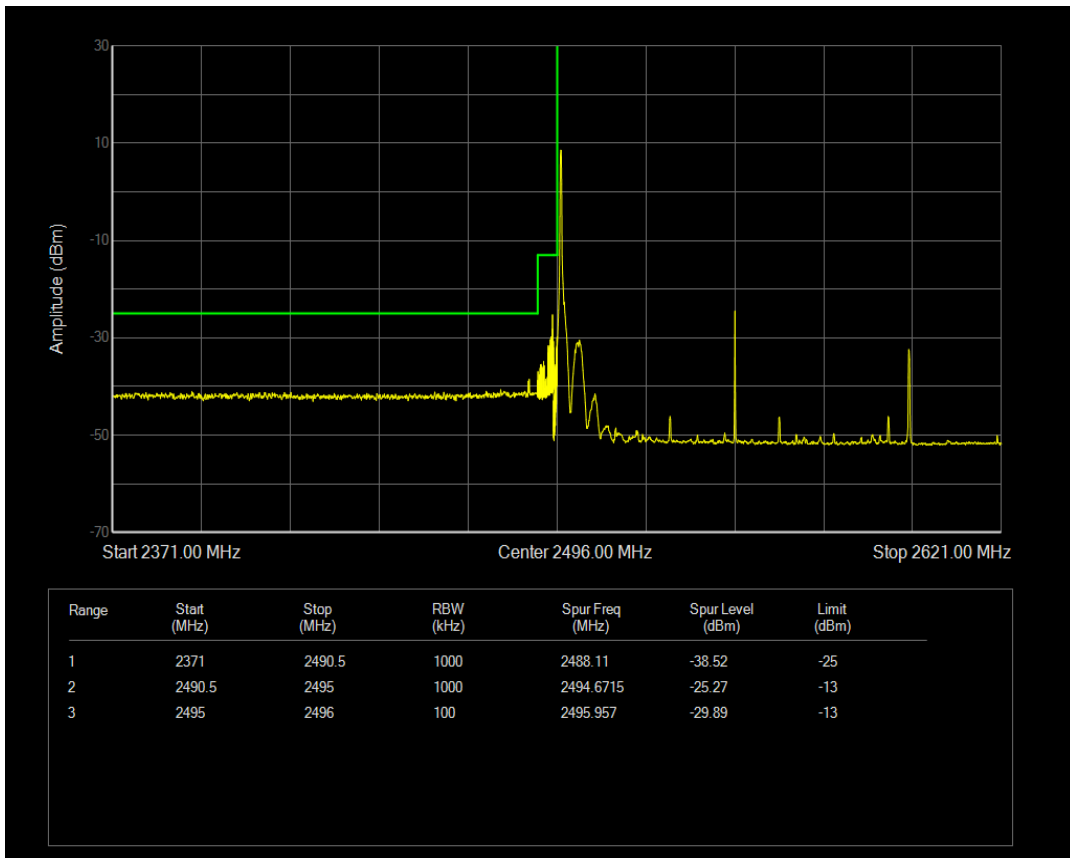

n41 SCS=30kHz DFT_QPSK BW=100MHz Channel=528000 RB=270@0