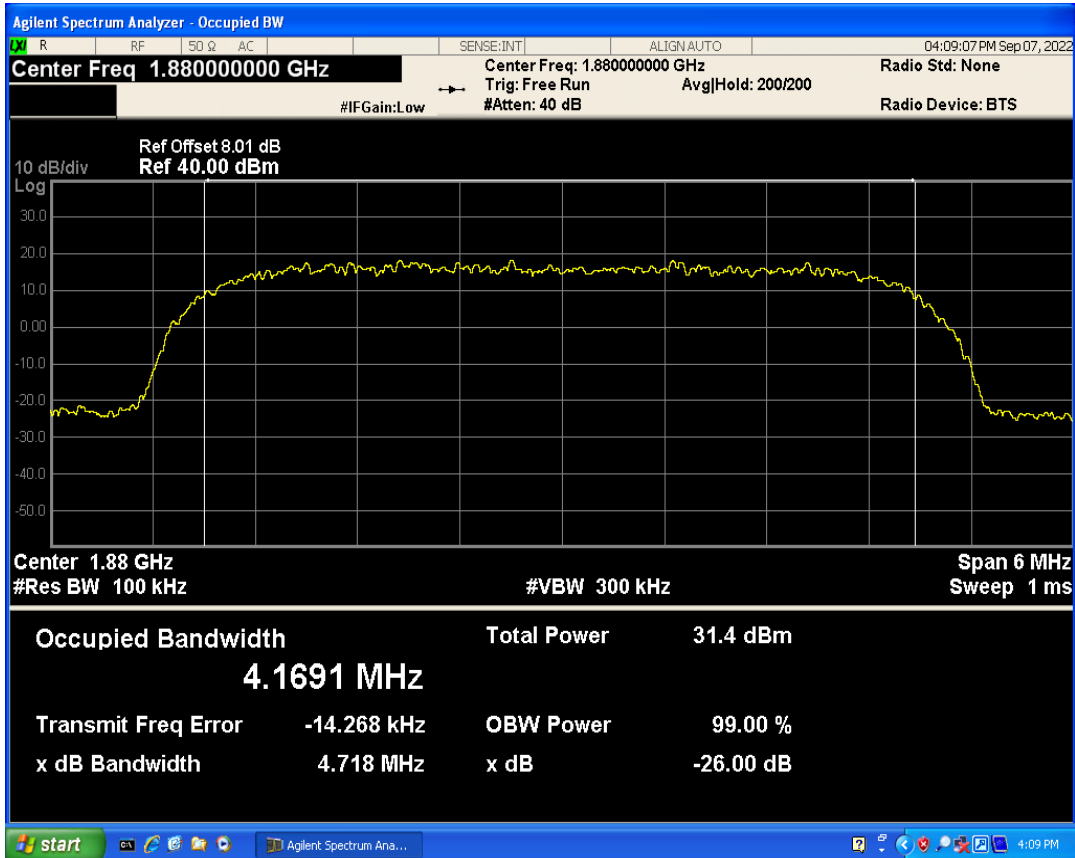

WCDMA Band2 Channel=9400