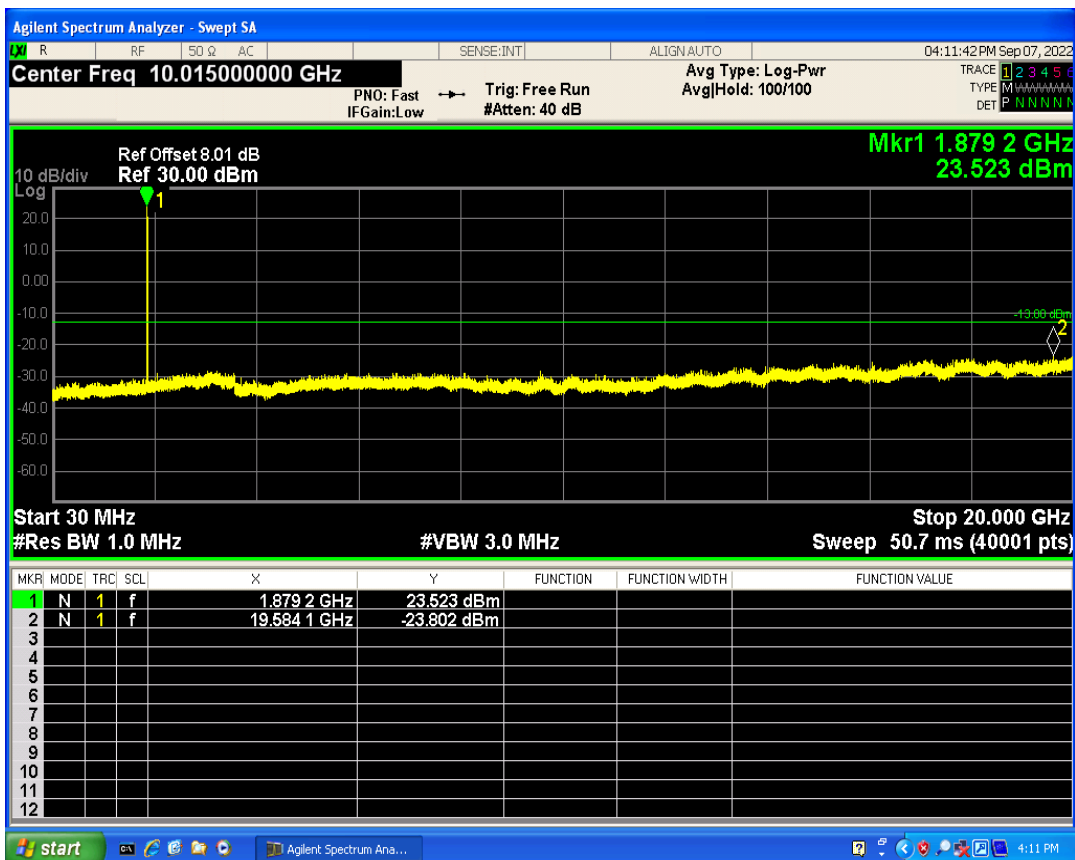

WCDMA Band2 Channel=9538

WCDMA Band2 Channel=9262

WCDMA Band4 Channel=1312

WCDMA Band4 Channel=1513

WCDMA Band5 Channel=4233

WCDMA Band5 Channel=4132

5 Out-of-band emissions

Band	Channel	Frequency (MHz)	Spur Freq (MHz)	Spur Level (dBm)	Limit (dBm)	Verdict
WCDMA Band2	9262	1852.4	19646.03	-23.89	-13	PASS
WCDMA Band2	9400	1880	19584.12	-23.80	-13	PASS
WCDMA Band2	9538	1907.6	19896.16	-23.83	-13	PASS
WCDMA Band4	1312	1712.4	19924.61	-23.79	-13	PASS
WCDMA Band4	1413	1732.6	19795.81	-23.65	-13	PASS
WCDMA Band4	1513	1752.6	19960.56	-23.87	-13	PASS
WCDMA Band5	4132	826.4	3090.29	-29.84	-13	PASS
WCDMA Band5	4182	836.4	3022.50	-30.03	-13	PASS
WCDMA Band5	4233	846.6	7131.88	-29.63	-13	PASS

WCDMA Band2 Channel=9262

WCDMA Band2 Channel=9538

WCDMA Band2 Channel=9400

WCDMA Band4 Channel=1413

WCDMA Band4 Channel=1312

WCDMA Band4 Channel=1513

WCDMA Band5 Channel=4182

WCDMA Band5 Channel=4132