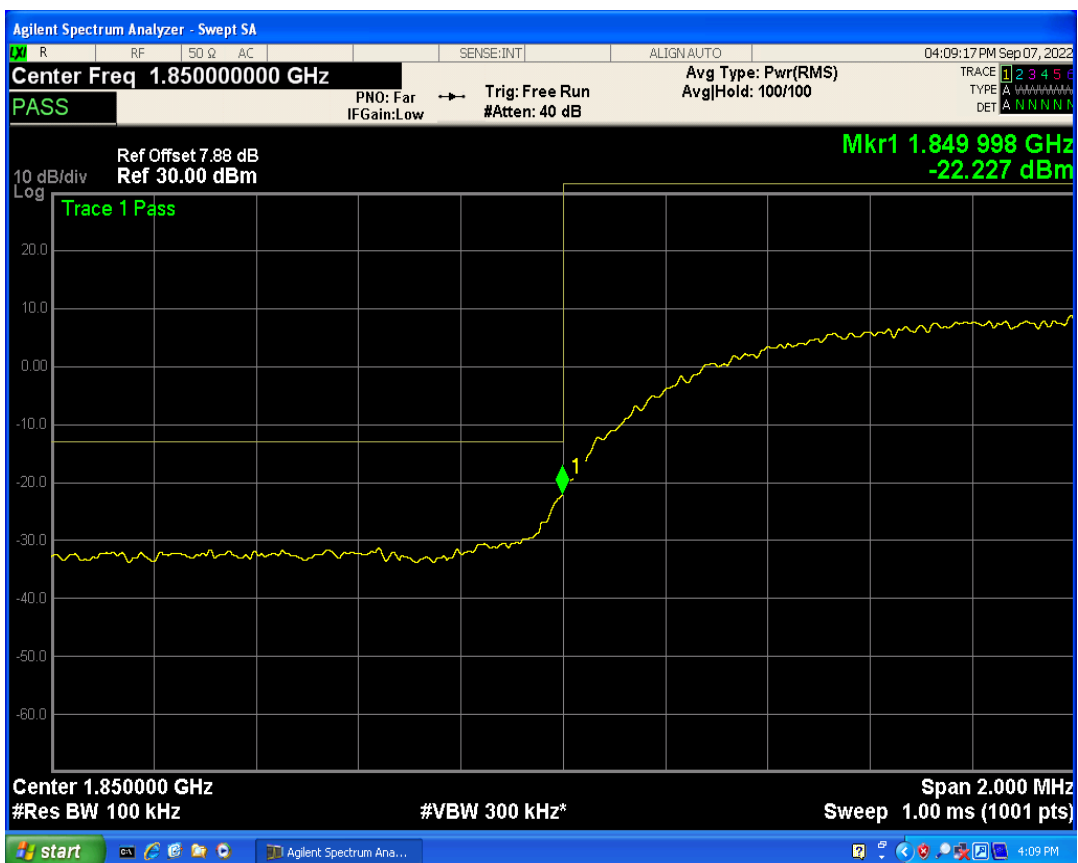

WCDMA Band5 Channel=4182

4 Band edge

Band	Channel	Frequency (MHz)	Spur Freq (MHz)	Spur Level (dBm)	Limit (dBm)	Verdict
WCDMA Band2	9262	1852.4	1850.00	-22.22	-13	PASS
WCDMA Band2	9538	1907.6	1910.00	-20.76	-13	PASS
WCDMA Band4	1312	1712.4	1710.00	-22.31	-13	PASS
WCDMA Band4	1513	1752.6	1755.00	-20.61	-13	PASS
WCDMA Band5	4132	826.4	824.00	-20.24	-13	PASS
WCDMA Band5	4233	846.6	849.00	-23.52	-13	PASS

WCDMA Band2 Channel=9538

WCDMA Band2 Channel=9262

WCDMA Band4 Channel=1312

WCDMA Band4 Channel=1513

WCDMA Band5 Channel=4233

WCDMA Band5 Channel=4132

5 Out-of-band emissions

Band	Channel	Frequency (MHz)	Spur Freq (MHz)	Spur Level (dBm)	Limit (dBm)	Verdict
WCDMA Band2	9262	1852.4	19646.03	-23.89	-13	PASS
WCDMA Band2	9400	1880	19584.12	-23.80	-13	PASS
WCDMA Band2	9538	1907.6	19896.16	-23.83	-13	PASS
WCDMA Band4	1312	1712.4	19924.61	-23.79	-13	PASS
WCDMA Band4	1413	1732.6	19795.81	-23.65	-13	PASS
WCDMA Band4	1513	1752.6	19960.56	-23.87	-13	PASS
WCDMA Band5	4132	826.4	3090.29	-29.84	-13	PASS
WCDMA Band5	4182	836.4	3022.50	-30.03	-13	PASS
WCDMA Band5	4233	846.6	7131.88	-29.63	-13	PASS