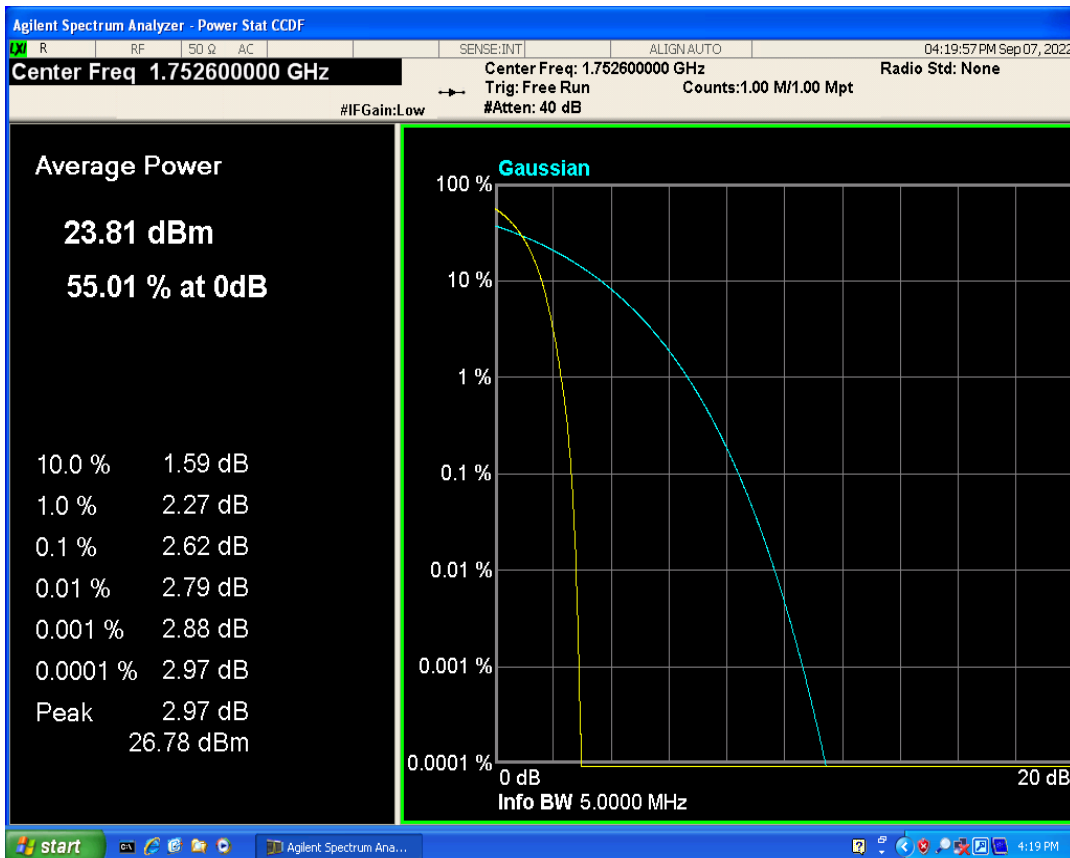

WCDMA Band2 Channel=9400

WCDMA Band4 Channel=1312

WCDMA Band4 Channel=1413

WCDMA Band4 Channel=1513

WCDMA Band5 Channel=4132

WCDMA Band5 Channel=4233

WCDMA Band5 Channel=4182

3 Occupied bandwidth