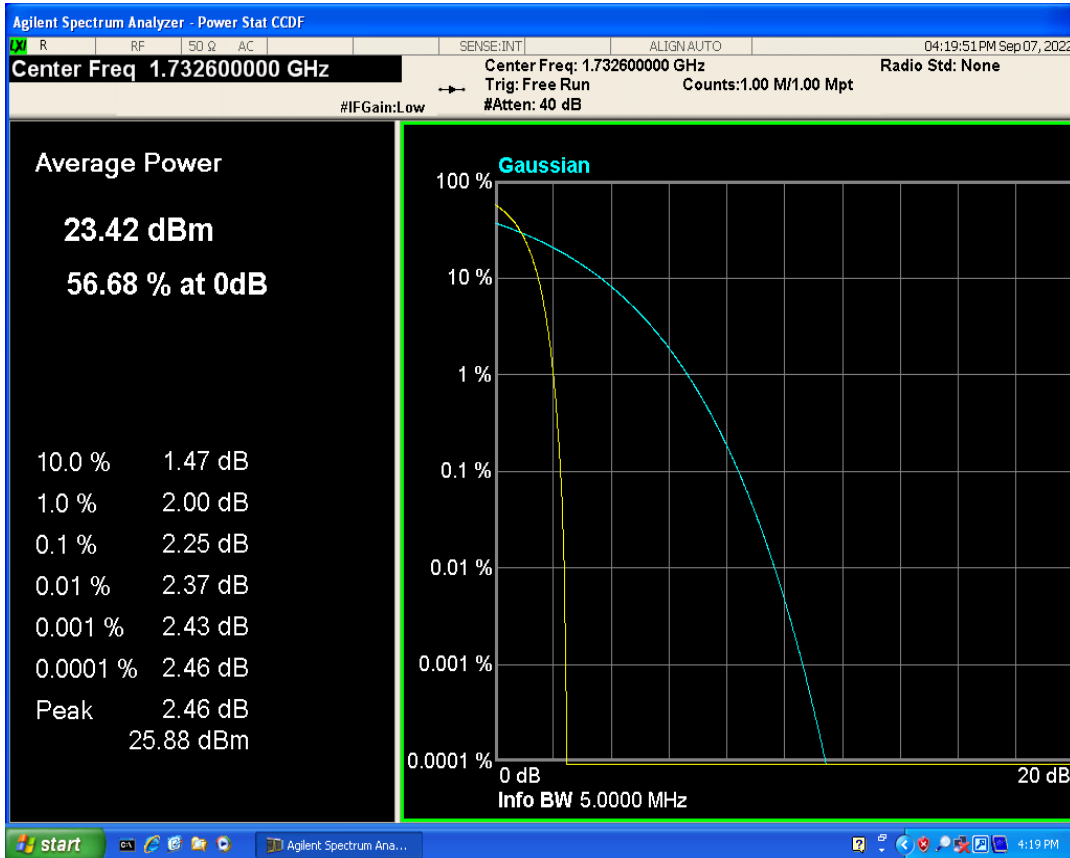

WCDMA Band2 Channel=9400

WCDMA Band4 Channel=1312

WCDMA Band4 Channel=1413

WCDMA Band4 Channel=1513

WCDMA Band5 Channel=4132

WCDMA Band5 Channel=4233

WCDMA Band5 Channel=4182

3 Occupied bandwidth