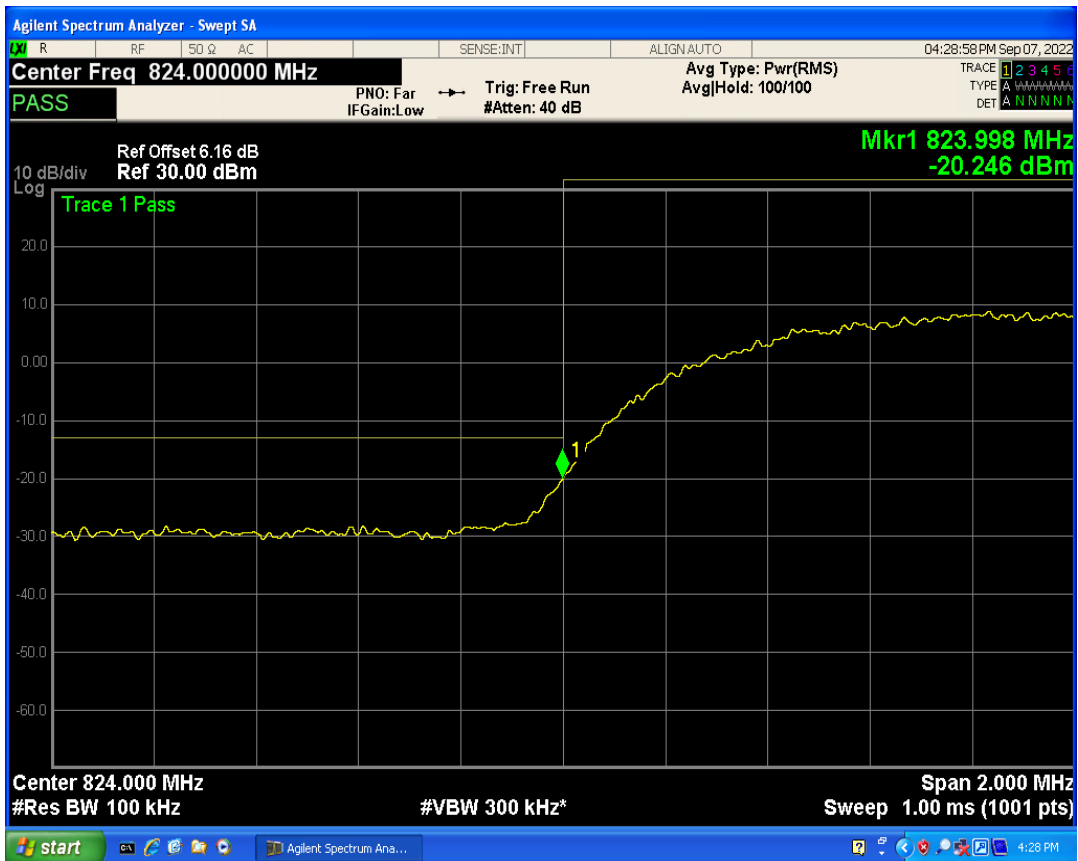

WCDMA Band2 Channel=9538

WCDMA Band2 Channel=9262

WCDMA Band4 Channel=1312

WCDMA Band4 Channel=1513

WCDMA Band5 Channel=4233

WCDMA Band5 Channel=4132

5 Out-of-band emissions

Band	Channel	Frequency (MHz)	Spur Freq (MHz)	Spur Level (dBm)	Limit (dBm)	Verdict
WCDMA Band2	9262	1852.4	19646.03	-23.89	-13	PASS
WCDMA Band2	9400	1880	19584.12	-23.80	-13	PASS
WCDMA Band2	9538	1907.6	19896.16	-23.83	-13	PASS
WCDMA Band4	1312	1712.4	19924.61	-23.79	-13	PASS
WCDMA Band4	1413	1732.6	19795.81	-23.65	-13	PASS
WCDMA Band4	1513	1752.6	19960.56	-23.87	-13	PASS
WCDMA Band5	4132	826.4	3090.29	-29.84	-13	PASS
WCDMA Band5	4182	836.4	3022.50	-30.03	-13	PASS
WCDMA Band5	4233	846.6	7131.88	-29.63	-13	PASS

WCDMA Band2 Channel=9262

WCDMA Band2 Channel=9538

WCDMA Band2 Channel=9400

WCDMA Band4 Channel=1413

WCDMA Band4 Channel=1312

WCDMA Band4 Channel=1513

WCDMA Band5 Channel=4182

WCDMA Band5 Channel=4132