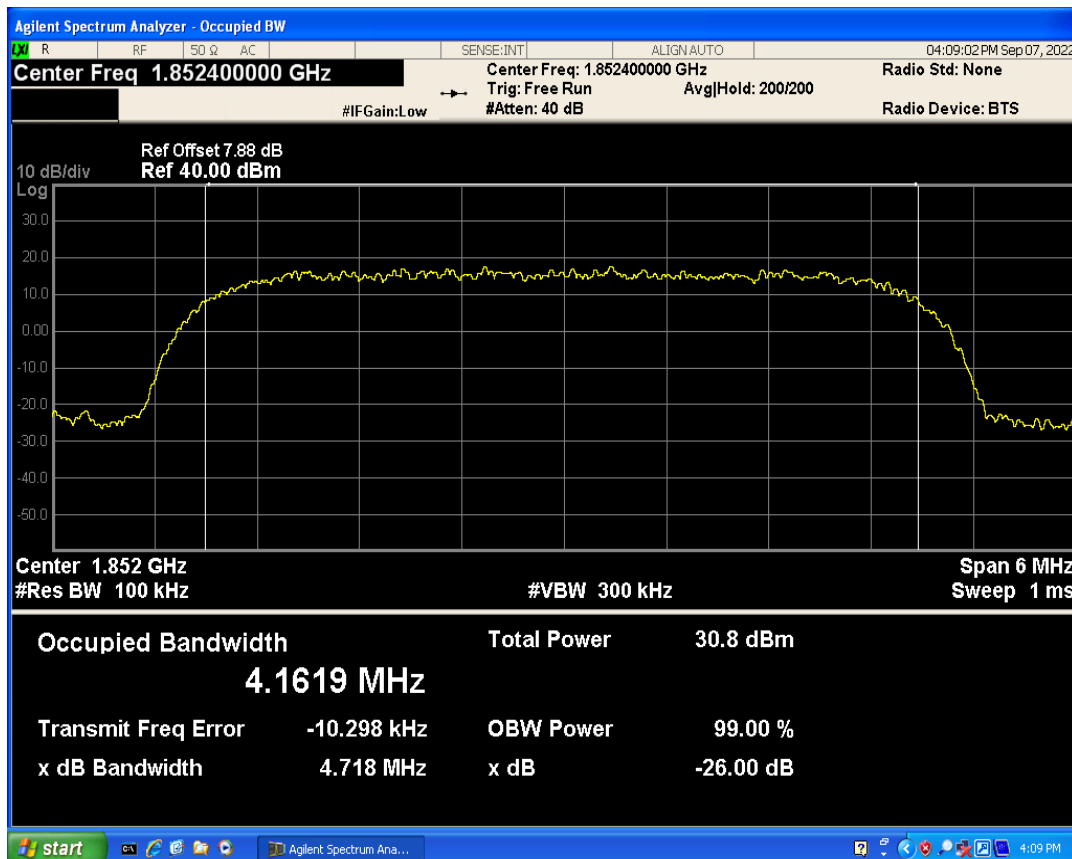

3 Occupied bandwidth

Band	Channel	Frequency (MHz)	99% OBW (kHz)	-26dB EBW (kHz)	Verdict
WCDMA Band2	9262	1852.4	4161.868	4717.890	PASS
WCDMA Band2	9400	1880	4169.090	4717.919	PASS
WCDMA Band2	9538	1907.6	4166.466	4730.407	PASS
WCDMA Band4	1312	1712.4	4155.066	4695.996	PASS
WCDMA Band4	1413	1732.6	4181.162	4754.531	PASS
WCDMA Band4	1513	1752.6	4150.685	4697.960	PASS
WCDMA Band5	4132	826.4	4165.159	4693.370	PASS
WCDMA Band5	4182	836.4	4129.385	4674.619	PASS
WCDMA Band5	4233	846.6	4159.889	4680.154	PASS

WCDMA Band2 Channel=9262