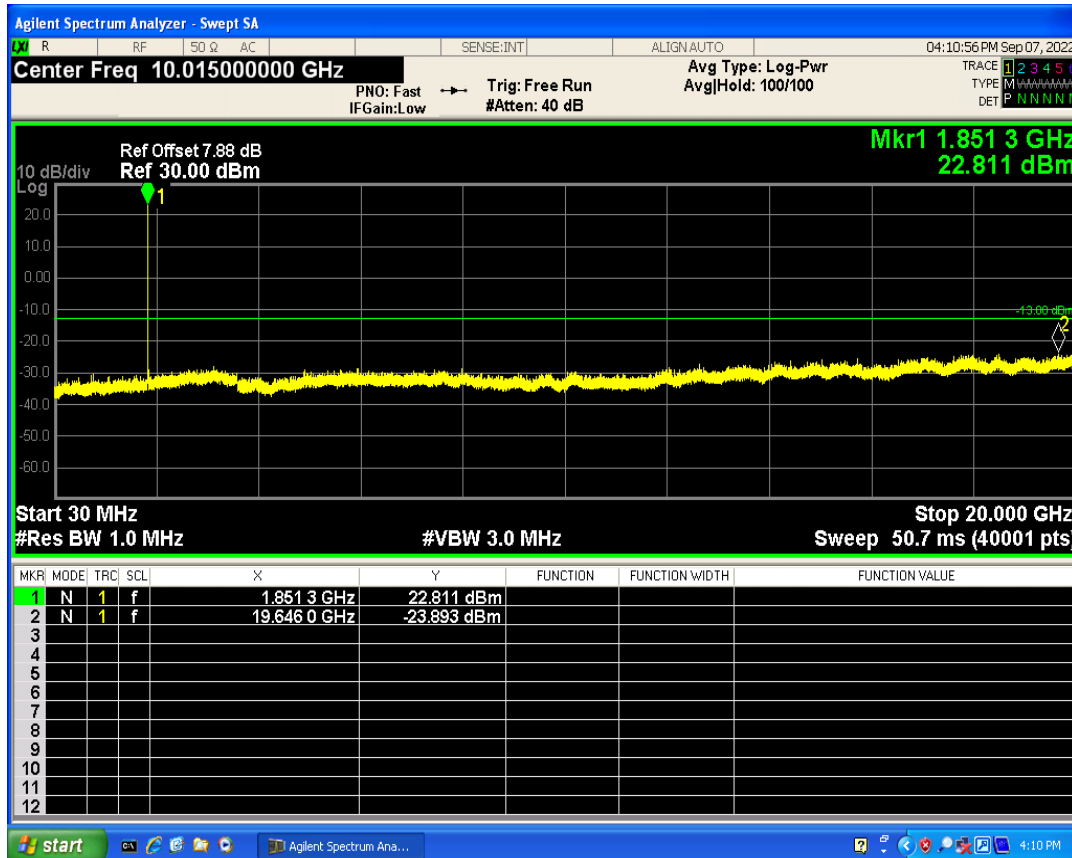

WCDMA Band2 Channel=9538

WCDMA Band2 Channel=9262

WCDMA Band4 Channel=1312

WCDMA Band4 Channel=1513

WCDMA Band5 Channel=4233

WCDMA Band5 Channel=4132

5 Out-of-band emissions

Band	Channel	Frequency (MHz)	Spur Freq (MHz)	Spur Level (dBm)	Limit (dBm)	Verdict
WCDMA Band2	9262	1852.4	19646.03	-23.89	-13	PASS
WCDMA Band2	9400	1880	19584.12	-23.80	-13	PASS
WCDMA Band2	9538	1907.6	19896.16	-23.83	-13	PASS
WCDMA Band4	1312	1712.4	19924.61	-23.79	-13	PASS
WCDMA Band4	1413	1732.6	19795.81	-23.65	-13	PASS
WCDMA Band4	1513	1752.6	19960.56	-23.87	-13	PASS
WCDMA Band5	4132	826.4	3090.29	-29.84	-13	PASS
WCDMA Band5	4182	836.4	3022.50	-30.03	-13	PASS
WCDMA Band5	4233	846.6	7131.88	-29.63	-13	PASS

WCDMA Band2 Channel=9262

WCDMA Band2 Channel=9538

WCDMA Band2 Channel=9400

WCDMA Band4 Channel=1413

WCDMA Band4 Channel=1312

WCDMA Band4 Channel=1513

WCDMA Band5 Channel=4182

WCDMA Band5 Channel=4132