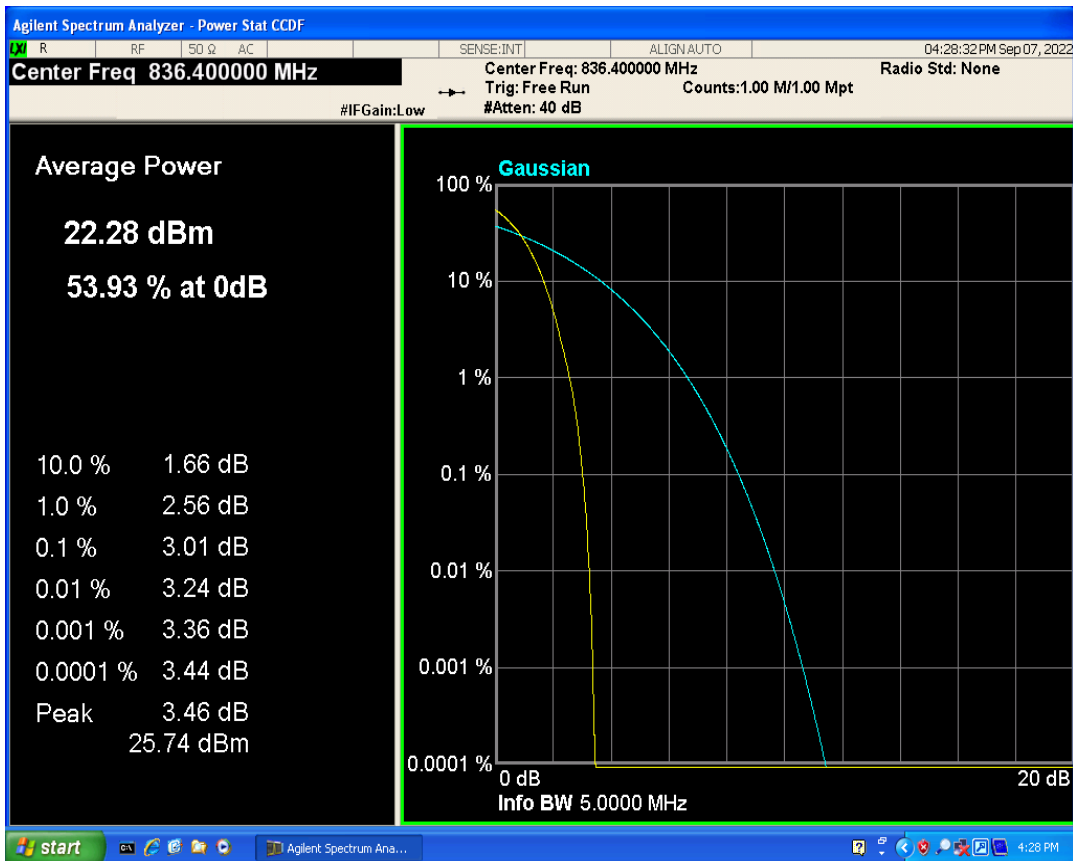

WCDMA Band2 Channel=9400

WCDMA Band4 Channel=1312

WCDMA Band4 Channel=1413

WCDMA Band4 Channel=1513

WCDMA Band5 Channel=4132

WCDMA Band5 Channel=4233

WCDMA Band5 Channel=4182

3 Occupied bandwidth