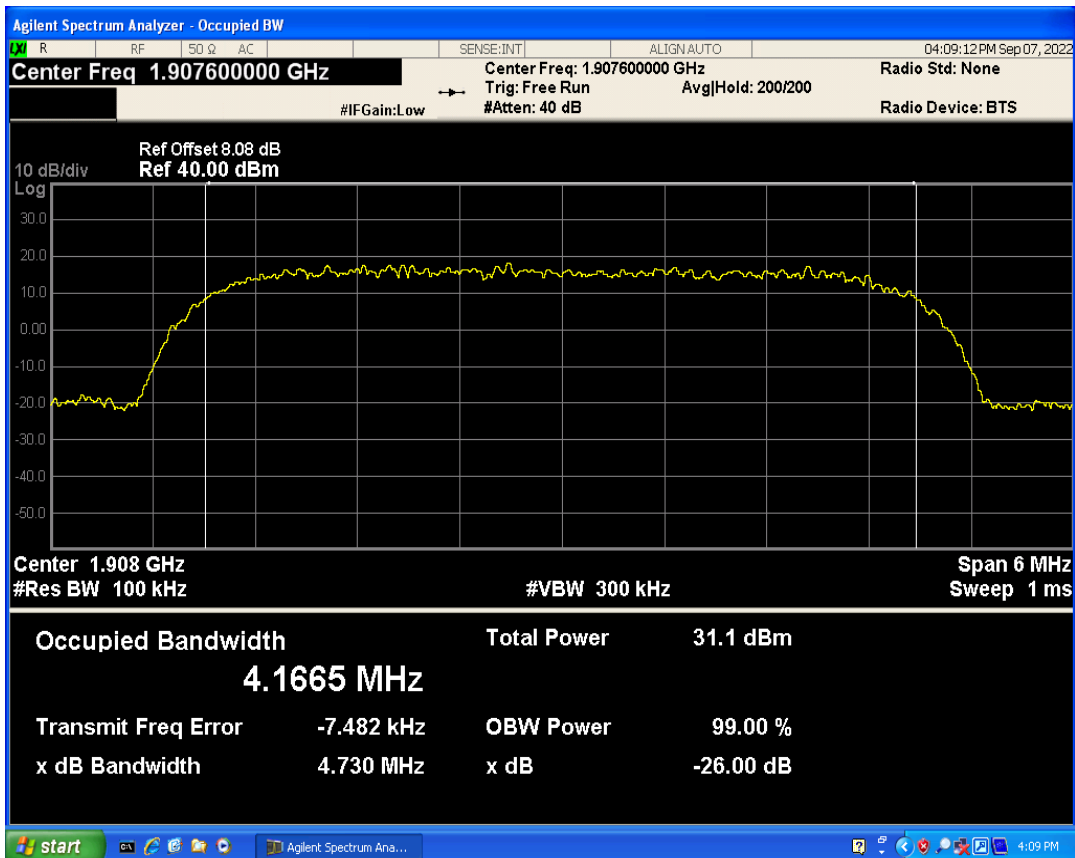

WCDMA Band2 Channel=9538