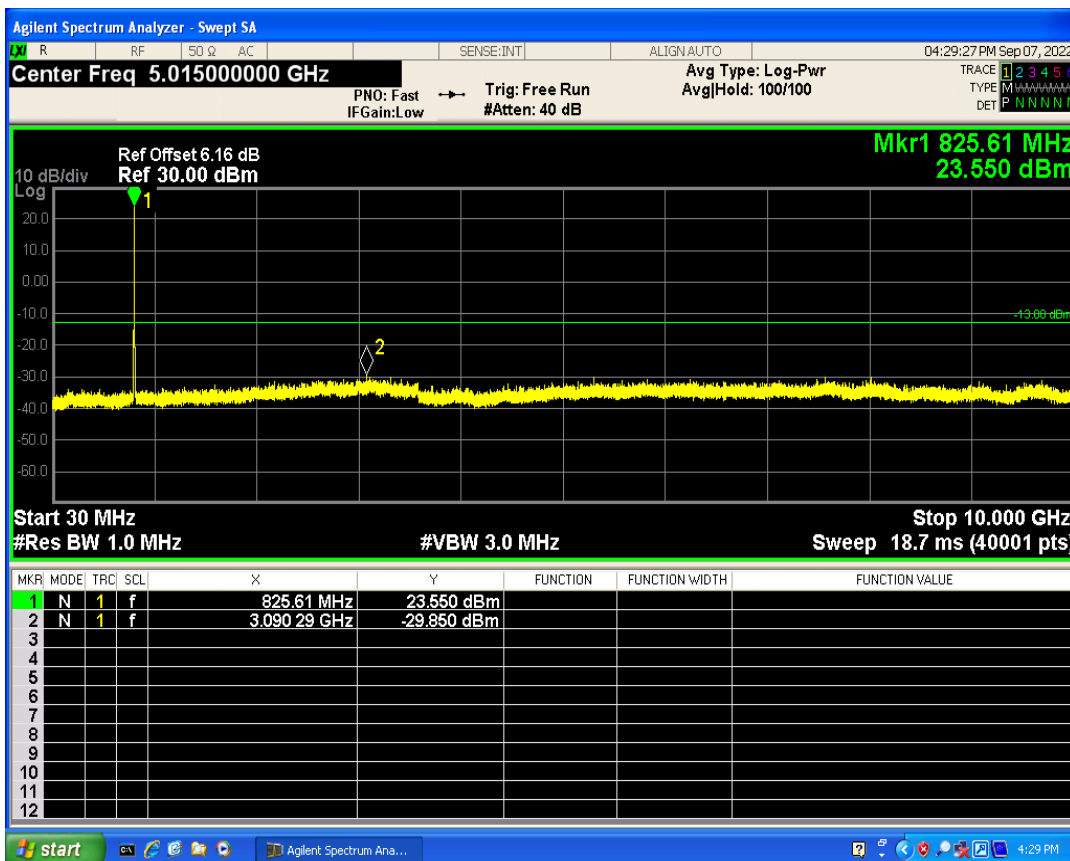

WCDMA Band2 Channel=9538

WCDMA Band2 Channel=9262

WCDMA Band4 Channel=1312

WCDMA Band4 Channel=1513

WCDMA Band5 Channel=4233

WCDMA Band5 Channel=4132

5 Out-of-band emissions

Band	Channel	Frequency (MHz)	Spur Freq (MHz)	Spur Level (dBm)	Limit (dBm)	Verdict
WCDMA Band2	9262	1852.4	19646.03	-23.89	-13	PASS
WCDMA Band2	9400	1880	19584.12	-23.80	-13	PASS
WCDMA Band2	9538	1907.6	19896.16	-23.83	-13	PASS
WCDMA Band4	1312	1712.4	19924.61	-23.79	-13	PASS
WCDMA Band4	1413	1732.6	19795.81	-23.65	-13	PASS
WCDMA Band4	1513	1752.6	19960.56	-23.87	-13	PASS
WCDMA Band5	4132	826.4	3090.29	-29.84	-13	PASS
WCDMA Band5	4182	836.4	3022.50	-30.03	-13	PASS
WCDMA Band5	4233	846.6	7131.88	-29.63	-13	PASS

WCDMA Band2 Channel=9262

WCDMA Band2 Channel=9538

WCDMA Band2 Channel=9400

WCDMA Band4 Channel=1413

WCDMA Band4 Channel=1312

WCDMA Band4 Channel=1513

WCDMA Band5 Channel=4182

WCDMA Band5 Channel=4132