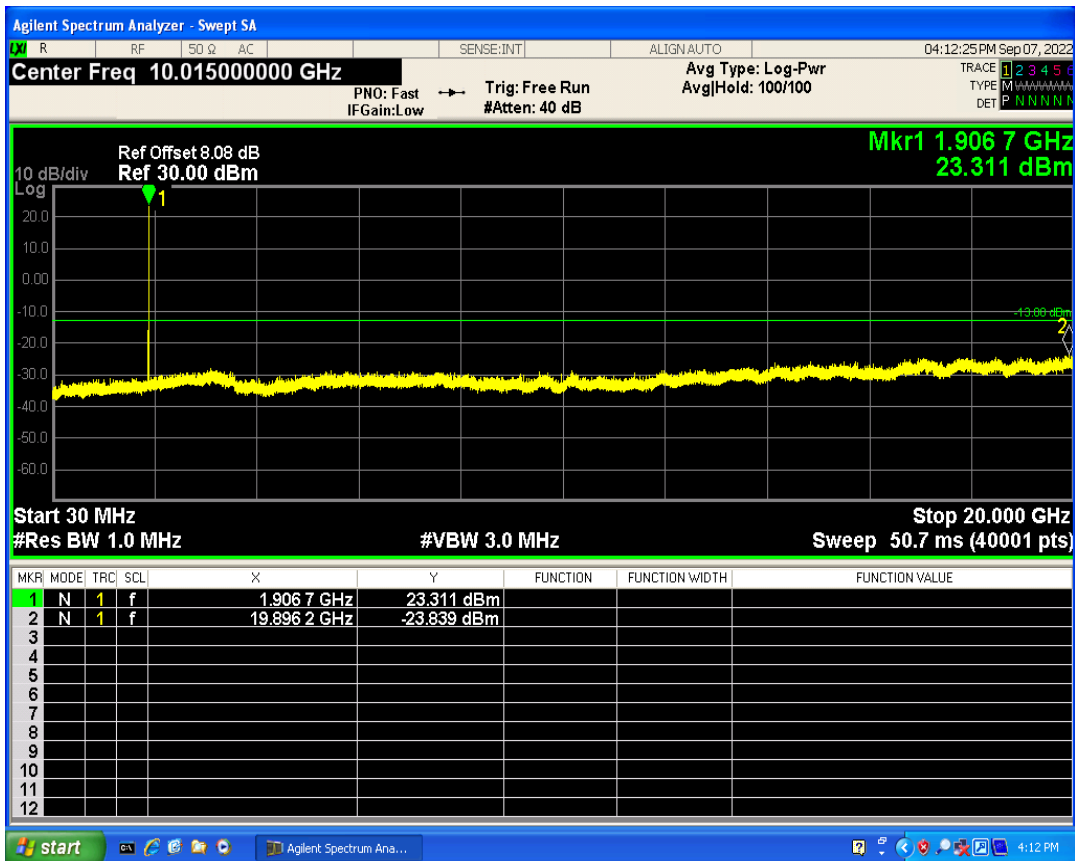

WCDMA Band2 Channel=9538

WCDMA Band2 Channel=9262

WCDMA Band4 Channel=1312

WCDMA Band4 Channel=1513

WCDMA Band5 Channel=4233

WCDMA Band5 Channel=4132

5 Out-of-band emissions

Band	Channel	Frequency (MHz)	Spur Freq (MHz)	Spur Level (dBm)	Limit (dBm)	Verdict
WCDMA Band2	9262	1852.4	19646.03	-23.89	-13	PASS
WCDMA Band2	9400	1880	19584.12	-23.80	-13	PASS
WCDMA Band2	9538	1907.6	19896.16	-23.83	-13	PASS
WCDMA Band4	1312	1712.4	19924.61	-23.79	-13	PASS
WCDMA Band4	1413	1732.6	19795.81	-23.65	-13	PASS
WCDMA Band4	1513	1752.6	19960.56	-23.87	-13	PASS
WCDMA Band5	4132	826.4	3090.29	-29.84	-13	PASS
WCDMA Band5	4182	836.4	3022.50	-30.03	-13	PASS
WCDMA Band5	4233	846.6	7131.88	-29.63	-13	PASS

WCDMA Band2 Channel=9262

WCDMA Band2 Channel=9538

WCDMA Band2 Channel=9400

WCDMA Band4 Channel=1413

WCDMA Band4 Channel=1312

WCDMA Band4 Channel=1513

WCDMA Band5 Channel=4182

WCDMA Band5 Channel=4132