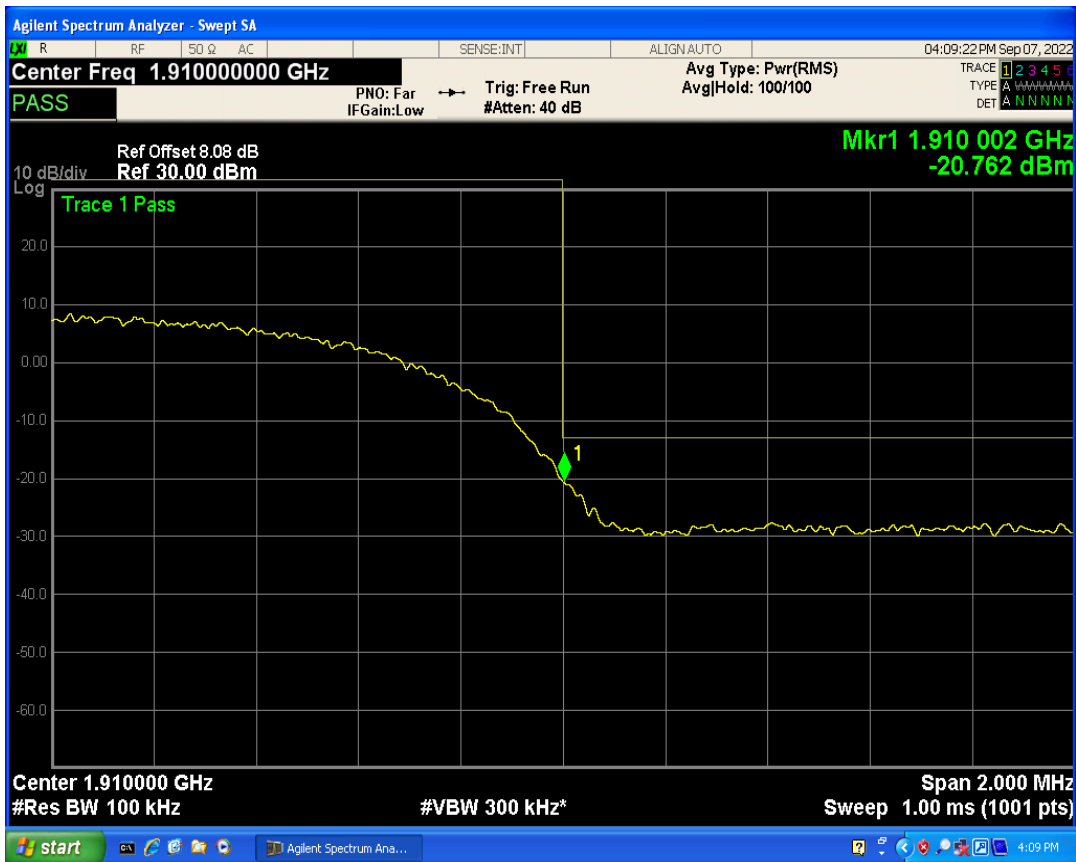

4 Band edge

Band	Channel	Frequency (MHz)	Spur Freq (MHz)	Spur Level (dBm)	Limit (dBm)	Verdict
WCDMA Band2	9262	1852.4	1850.00	-22.22	-13	PASS
WCDMA Band2	9538	1907.6	1910.00	-20.76	-13	PASS
WCDMA Band4	1312	1712.4	1710.00	-22.31	-13	PASS
WCDMA Band4	1513	1752.6	1755.00	-20.61	-13	PASS
WCDMA Band5	4132	826.4	824.00	-20.24	-13	PASS
WCDMA Band5	4233	846.6	849.00	-23.52	-13	PASS

WCDMA Band2 Channel=9538