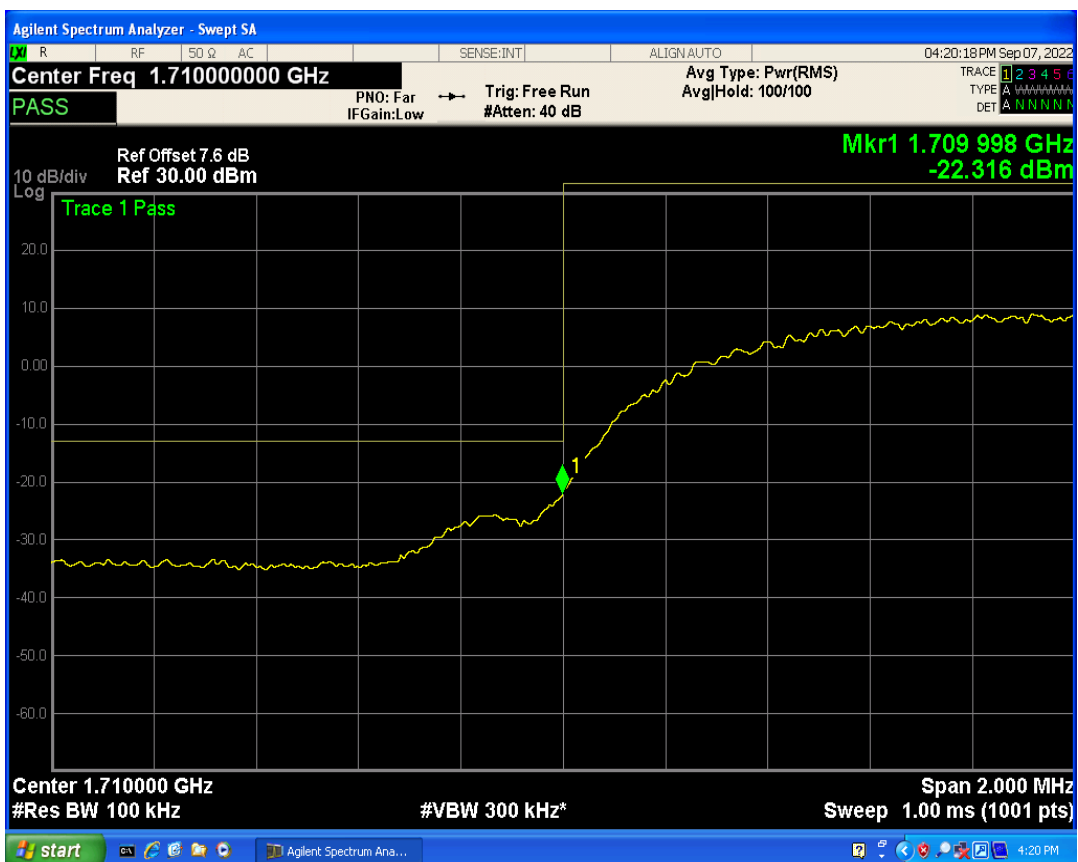

WCDMA Band5 Channel=4182

4 Band edge

Band	Channel	Frequency (MHz)	Spur Freq (MHz)	Spur Level (dBm)	Limit (dBm)	Verdict
WCDMA Band2	9262	1852.4	1850.00	-22.22	-13	PASS
WCDMA Band2	9538	1907.6	1910.00	-20.76	-13	PASS
WCDMA Band4	1312	1712.4	1710.00	-22.31	-13	PASS
WCDMA Band4	1513	1752.6	1755.00	-20.61	-13	PASS
WCDMA Band5	4132	826.4	824.00	-20.24	-13	PASS
WCDMA Band5	4233	846.6	849.00	-23.52	-13	PASS

WCDMA Band2 Channel=9538

WCDMA Band2 Channel=9262

WCDMA Band4 Channel=1312

WCDMA Band4 Channel=1513

WCDMA Band5 Channel=4233

WCDMA Band5 Channel=4132

5 Out-of-band emissions

Band	Channel	Frequency (MHz)	Spur Freq (MHz)	Spur Level (dBm)	Limit (dBm)	Verdict
WCDMA Band2	9262	1852.4	19646.03	-23.89	-13	PASS
WCDMA Band2	9400	1880	19584.12	-23.80	-13	PASS
WCDMA Band2	9538	1907.6	19896.16	-23.83	-13	PASS
WCDMA Band4	1312	1712.4	19924.61	-23.79	-13	PASS
WCDMA Band4	1413	1732.6	19795.81	-23.65	-13	PASS
WCDMA Band4	1513	1752.6	19960.56	-23.87	-13	PASS
WCDMA Band5	4132	826.4	3090.29	-29.84	-13	PASS
WCDMA Band5	4182	836.4	3022.50	-30.03	-13	PASS
WCDMA Band5	4233	846.6	7131.88	-29.63	-13	PASS