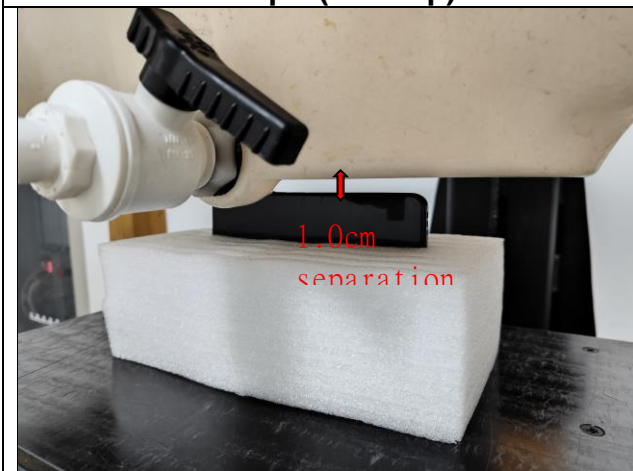

Model: C38

Hotspot(LCD Up)

Hotspot (LCD Down)

Hotspot(Right Edge)

Hotspot(Top Edge)

Hotspot(Bottom Edge)