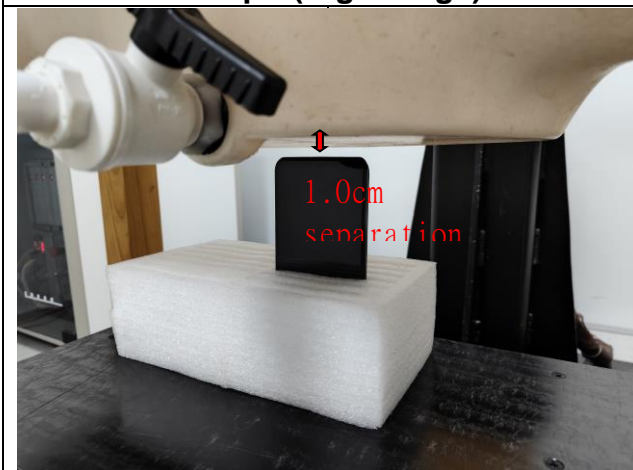

Model: C38

Hotspot(LCD Up)

Hotspot (LCD Down)

Hotspot(Right Edge)

Hotspot(Top Edge)

Hotspot(Bottom Edge)