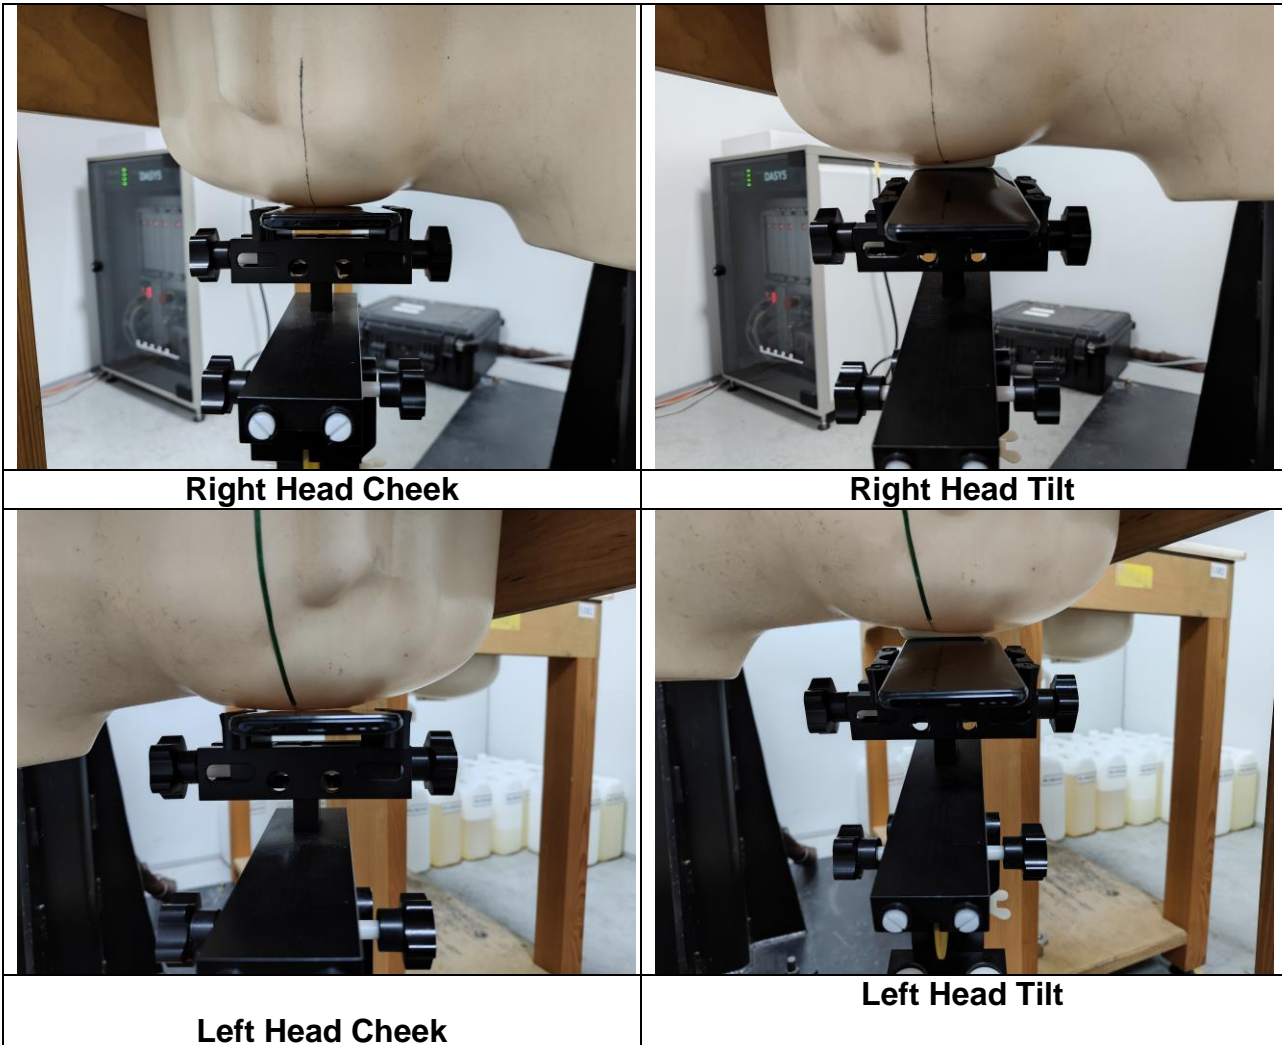

Model: C38

Hotspot(LCD Up)

Hotspot (LCD Down)

Hotspot(Right Edge)

Hotspot(Top Edge)

Hotspot(Bottom Edge)