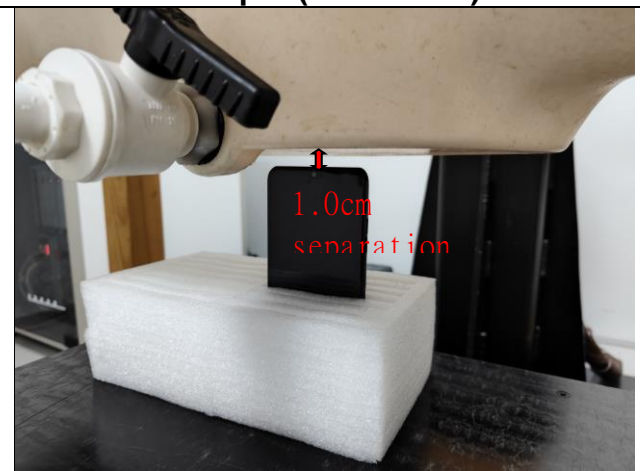

Model: C38

Hotspot(LCD Up)

Hotspot (LCD Down)

Hotspot(Right Edge)

Hotspot(Top Edge)

Hotspot(Bottom Edge)