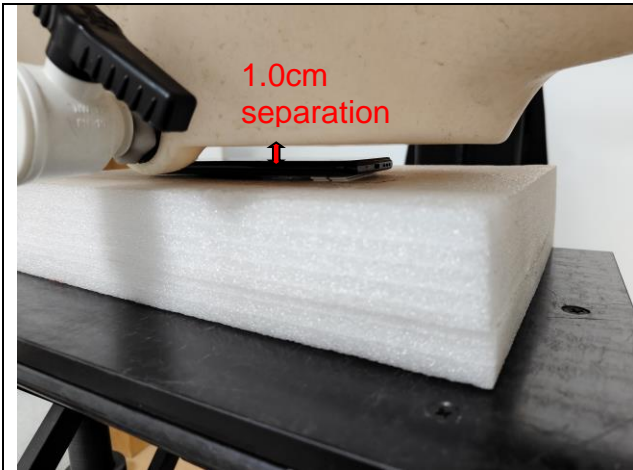

Model: C38

Hotspot(LCD Up)

Hotspot (LCD Down)

Hotspot(Right Edge)

Hotspot(Top Edge)

Hotspot(Bottom Edge)