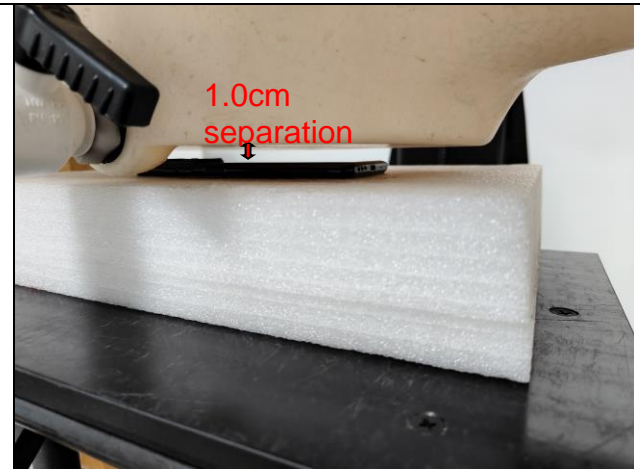

Model: C38

Hotspot(LCD Up)

Hotspot (LCD Down)

Hotspot(Right Edge)

Hotspot(Top Edge)

Hotspot(Bottom Edge)