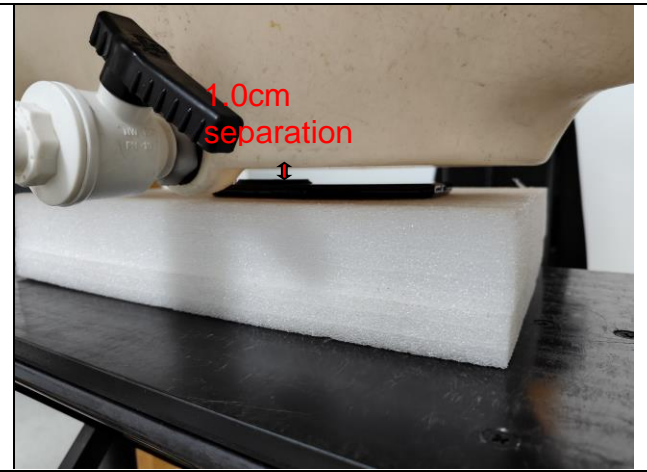

Model: C37

Hotspot(LCD Up)

Hotspot (LCD Down)

Hotspot(Right Edge)

Hotspot(Top Edge)

Hotspot(Bottom Edge)