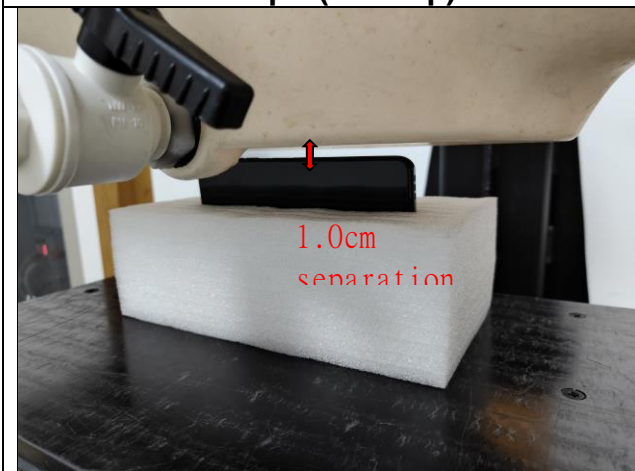

Model: C37

Hotspot(LCD Up)

Hotspot (LCD Down)

Hotspot(Right Edge)

Hotspot(Top Edge)

Hotspot(Bottom Edge)