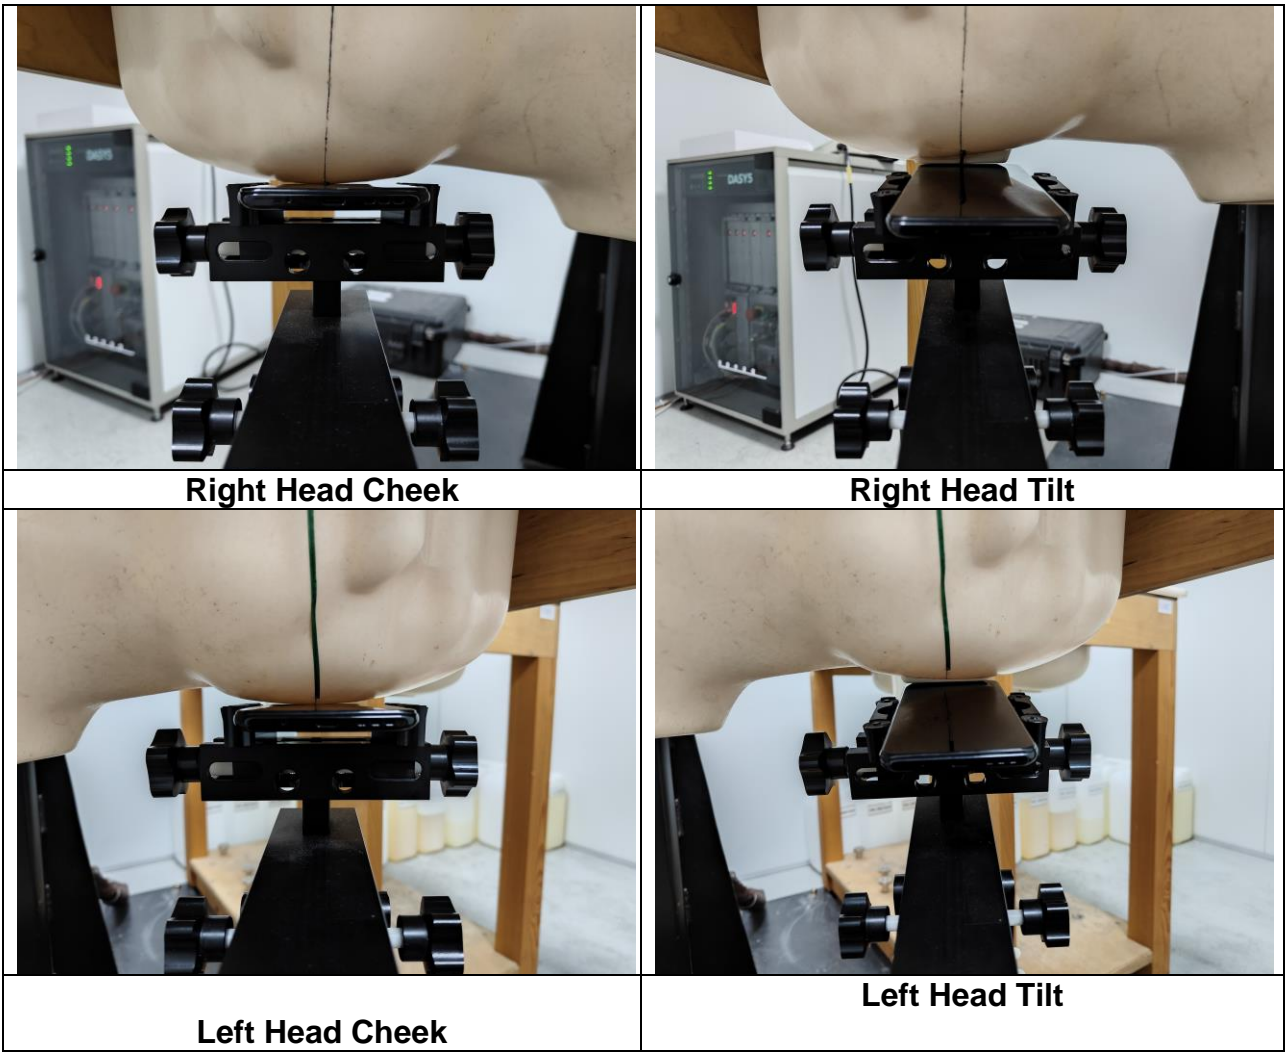

Model: C37

Hotspot(LCD Up)

Hotspot (LCD Down)

Hotspot(Right Edge)

Hotspot(Top Edge)

Hotspot(Bottom Edge)