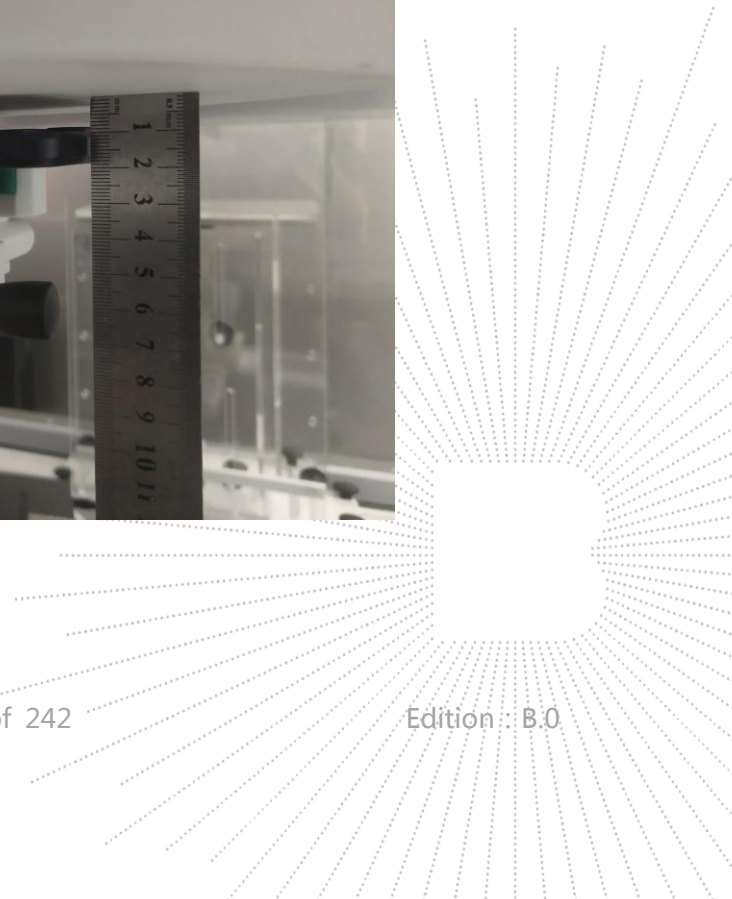

### Head mode Exposure Conditions

**Left Cheek**

**Left Tilt**

**Right Cheek**

**Right Tilt**

**Body mode Exposure Conditions**  
Test distance: 10mm

**Front**

**Back**

**Left**

**Right**

**Top**

**Bottom**