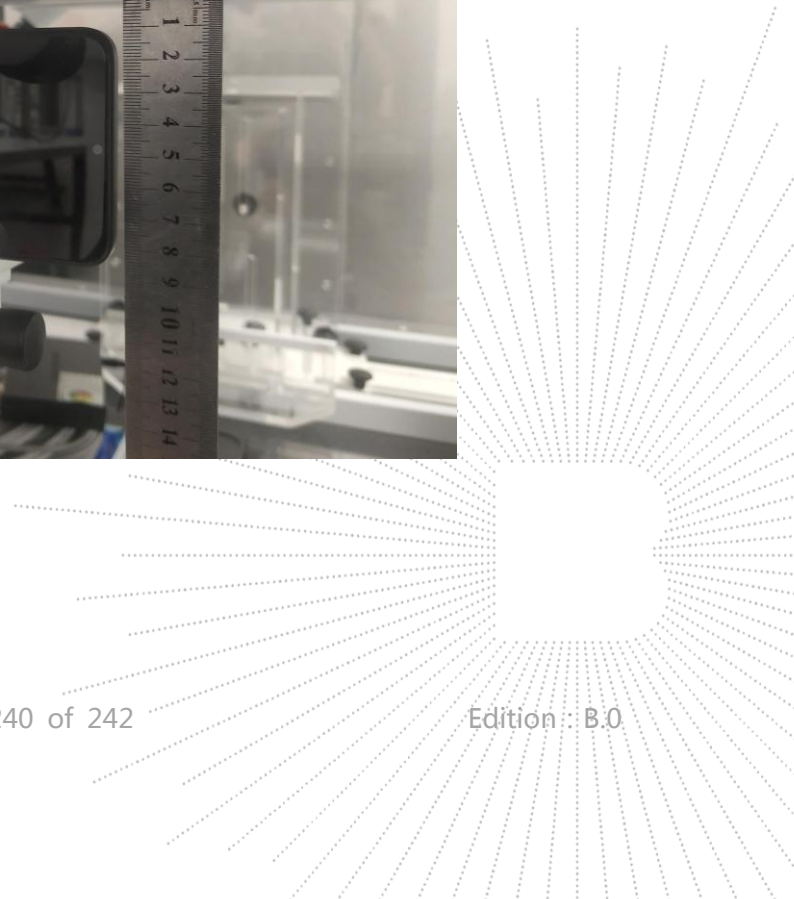

### Head mode Exposure Conditions

**Left Cheek**

**Left Tilt**

**Right Cheek**

**Right Tilt**

**Body mode Exposure Conditions**  
Test distance: 10mm

**Front**

**Back**

**Left**

**Right**

**Top**

**Bottom**