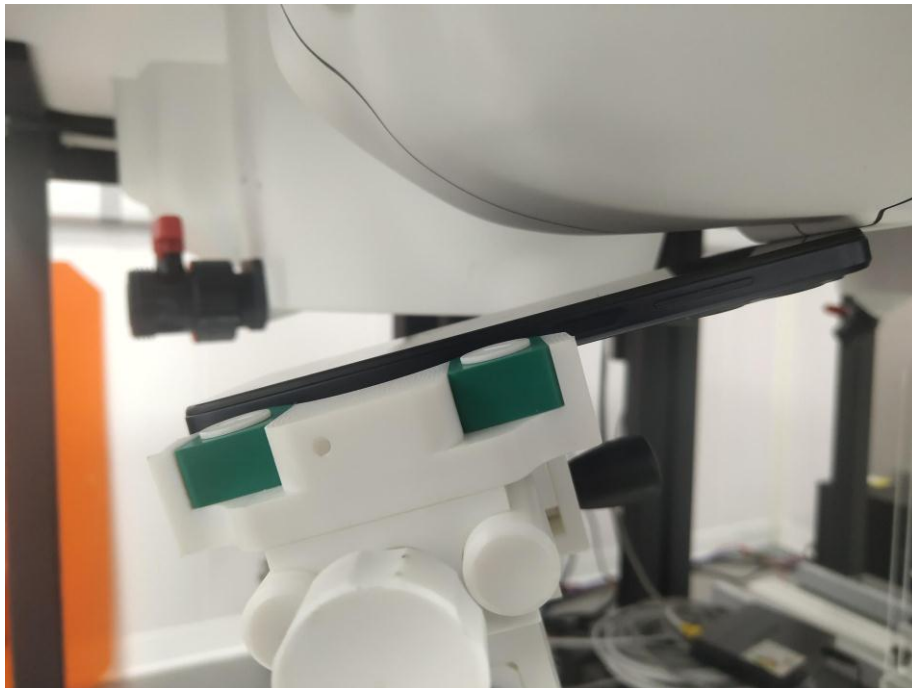

## 18. EUT Test Setup Photographs

### Head mode Exposure Conditions

**Left Cheek**

**Left Tilt**

**Right Cheek**

**Right Tilt**

**Body mode Exposure Conditions**  
Test distance: 10mm

**Front**

**Back**