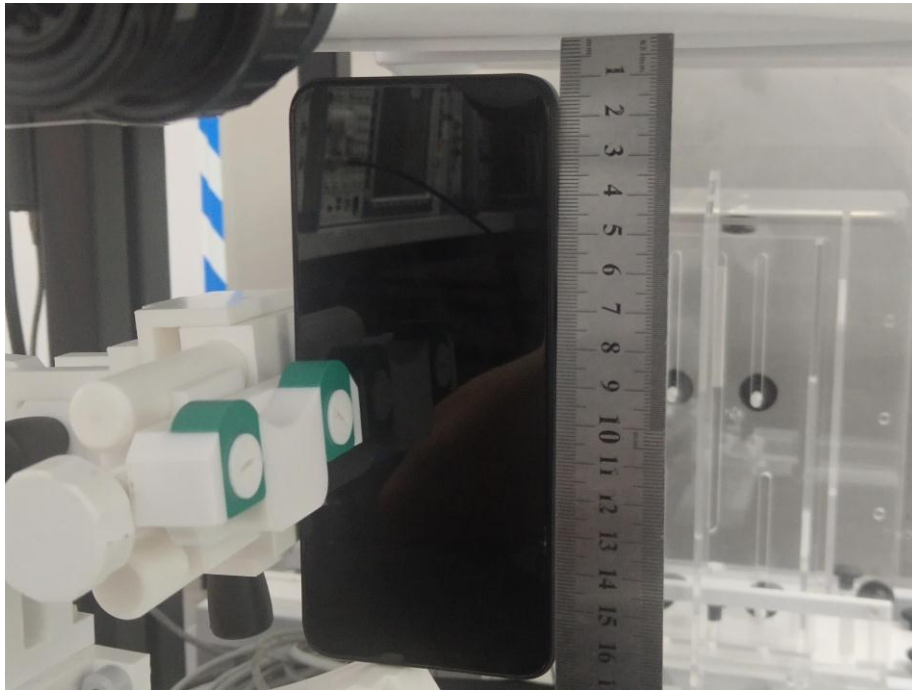

## 18. EUT Test Setup Photographs

### Head mode Exposure Conditions

**Left Cheek**

**Left Tilt**

**Right Cheek**

**Right Tilt**

**Body mode Exposure Conditions**  
Test distance: 10mm

**Front**

**Back**

**Left**

**Right**

**Top**

**Bottom**