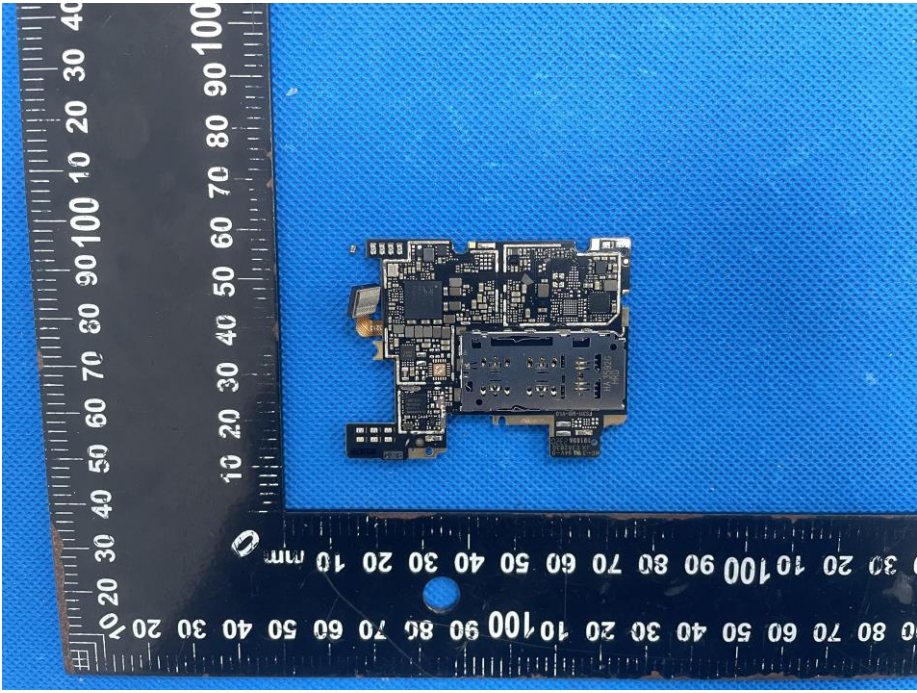

Internal Photos

Antenna
BT/WIFI

Model: C35

Standard Voltage: 3.87V
Rechargeable Li-Polymer Battery: 5450mAh / 9.93Wh
Charging Voltage Limit: 4.45V
1ICP5/65/81
Date in produced: 2023.06
Please refer to manual before using battery.