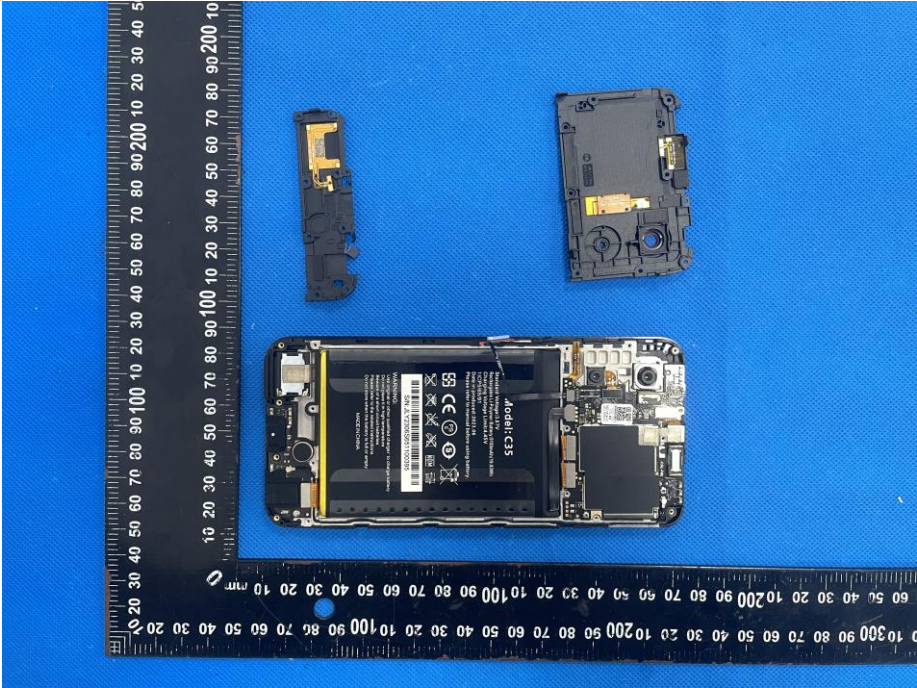

Internal Photos

Antenna
BT/WIFI

Model: C35

Standard Voltage: 3.87V
Rechargeable Li-Polymer Battery: 5450mAh / 9.93Wh
Charging Voltage Limit: 4.45V
1ICP5/65/81
Date in produced: 2023.06
Please refer to manual before using battery.