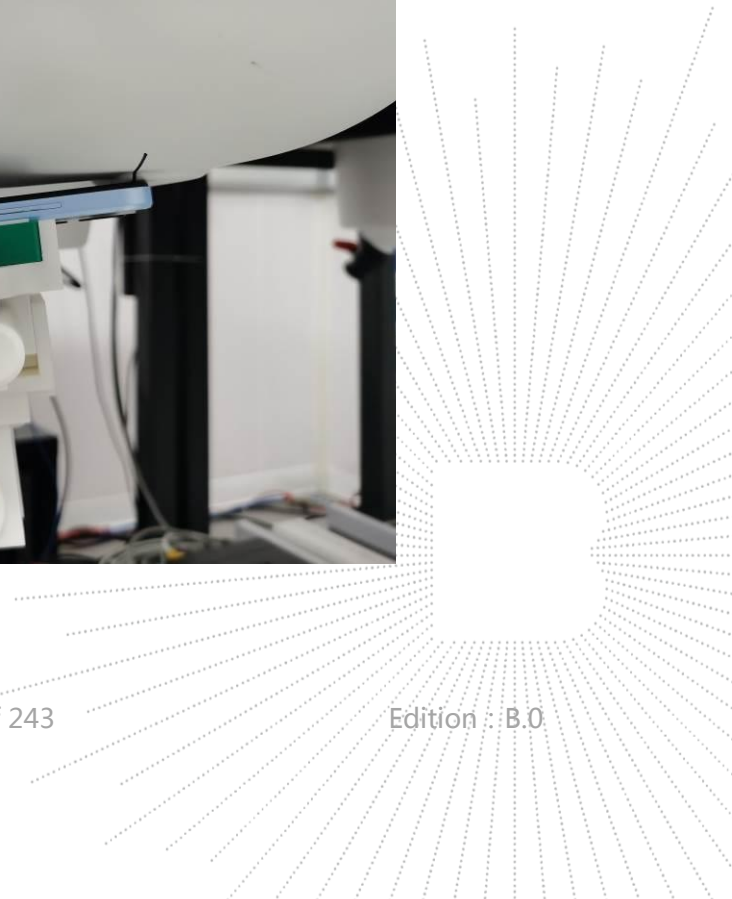

18. EUT Test Setup Photographs

Head mode Exposure Conditions

Left Cheek

Left Tilt

Right Cheek

Right Tilt

Body mode Exposure Conditions
Test distance: 10mm

Front

Back

Left

Right

Top

Bottom