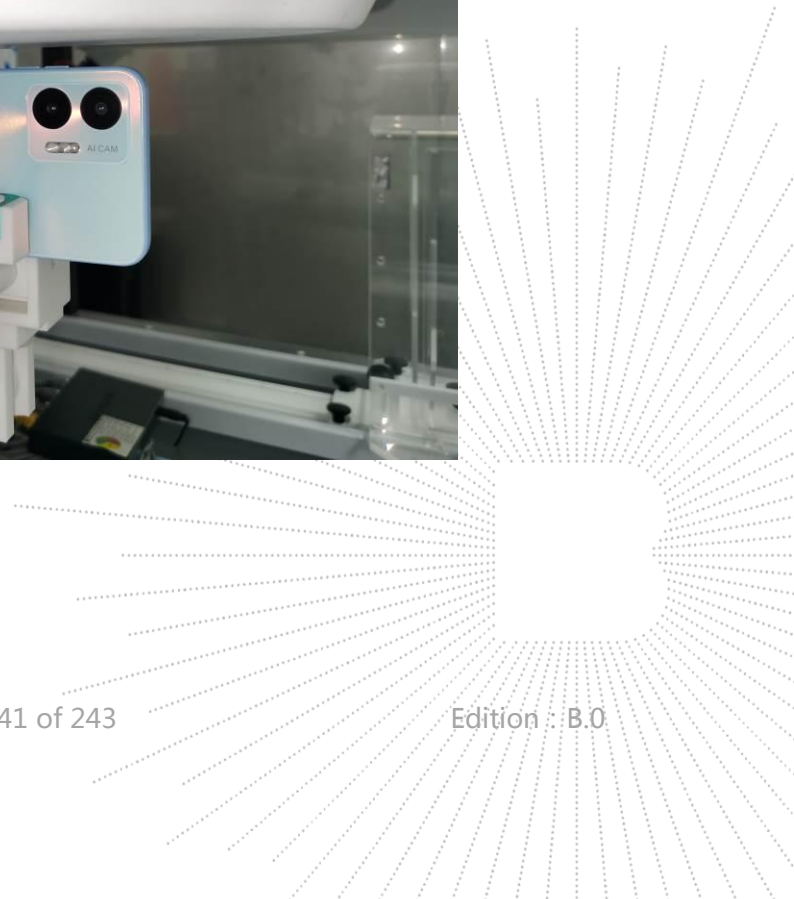

18. EUT Test Setup Photographs

Head mode Exposure Conditions

Left Cheek

Left Tilt

Right Cheek

Right Tilt

Body mode Exposure Conditions
Test distance: 10mm

Front

Back

Left

Right

Top

Bottom