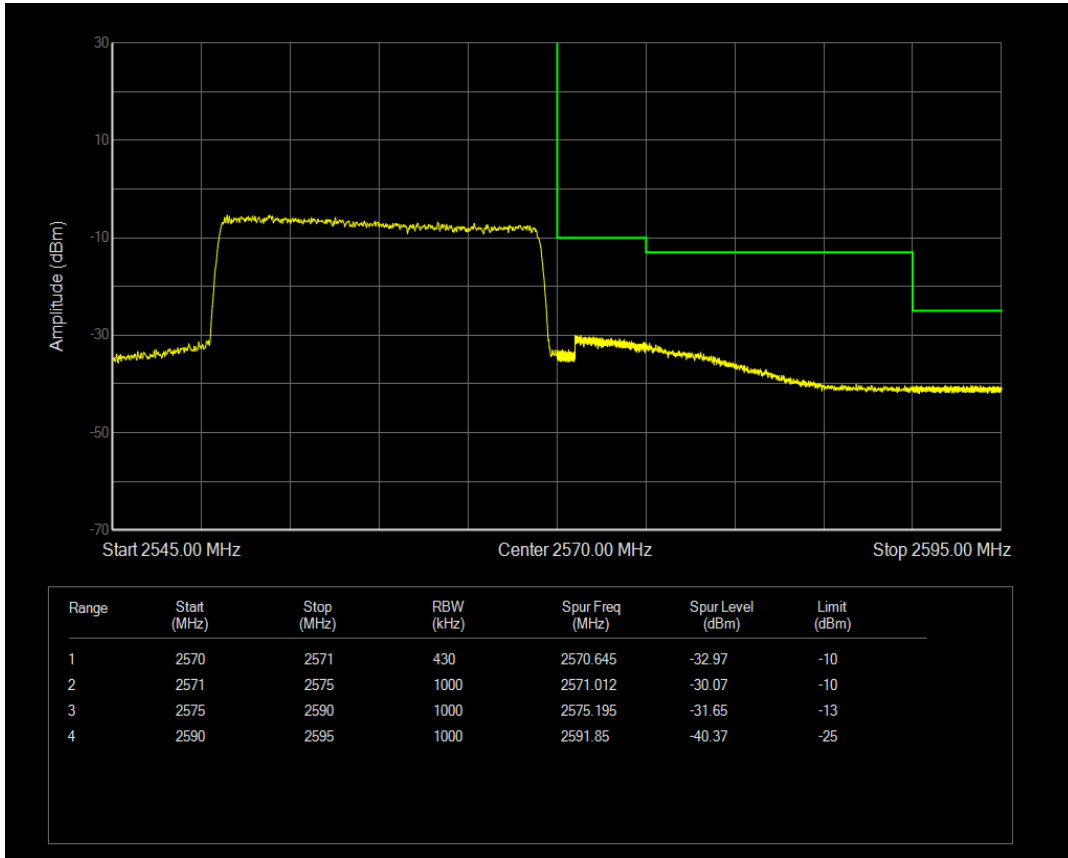

Band7 QPSK BW=20MHz Channel=21350 RB Size=100 Position=#0

Band7 QAM16 BW=20MHz Channel=21350 RB Size=1 Position=#0

Band7 QAM16 BW=20MHz Channel=21350 RB Size=1 Position=#Max

Band7 QAM16 BW=20MHz Channel=21350 RB Size=100 Position=#0

5 Out-of-band emissions

Band	Bandwidth (MHz)	UL Channel	RB Size	RB Position	Modulation	Spur Freq (MHz)	Spur Level (dBm)	Limit (dBm)	Verdict
Band5	1.4	20407	1	#0	QPSK	5472.10	-30.96	-13	PASS
Band5	1.4	20407	6	#0	QPSK	6184.00	-30.78	-13	PASS
Band5	1.4	20407	1	#0	QAM16	6646.60	-29.37	-13	PASS
Band5	1.4	20407	6	#0	QAM16	7129.90	-30.55	-13	PASS
Band5	1.4	20525	1	#0	QPSK	7686.10	-30.36	-13	PASS
Band5	1.4	20525	6	#0	QPSK	6608.80	-30.77	-13	PASS
Band5	1.4	20525	1	#0	QAM16	7153.30	-30.30	-13	PASS
Band5	1.4	20525	6	#0	QAM16	7944.40	-31.15	-13	PASS
Band5	1.4	20643	1	#0	QPSK	0.01	-30.56	-13	PASS
Band5	1.4	20643	6	#0	QPSK	7628.50	-30.04	-13	PASS
Band5	1.4	20643	1	#0	QAM16	5768.20	-30.42	-13	PASS
Band5	1.4	20643	6	#0	QAM16	7655.50	-30.77	-13	PASS
Band5	3	20415	1	#0	QPSK	0.01	-30.69	-13	PASS
Band5	3	20415	15	#0	QPSK	7612.30	-30.44	-13	PASS
Band5	3	20415	1	#0	QAM16	7541.20	-30.92	-13	PASS
Band5	3	20415	15	#0	QAM16	6148.90	-30.41	-13	PASS
Band5	3	20525	1	#0	QPSK	7621.30	-30.98	-13	PASS
Band5	3	20525	15	#0	QPSK	7580.80	-30.76	-13	PASS
Band5	3	20525	1	#0	QAM16	7285.60	-31.22	-13	PASS
Band5	3	20525	15	#0	QAM16	6087.70	-31.34	-13	PASS