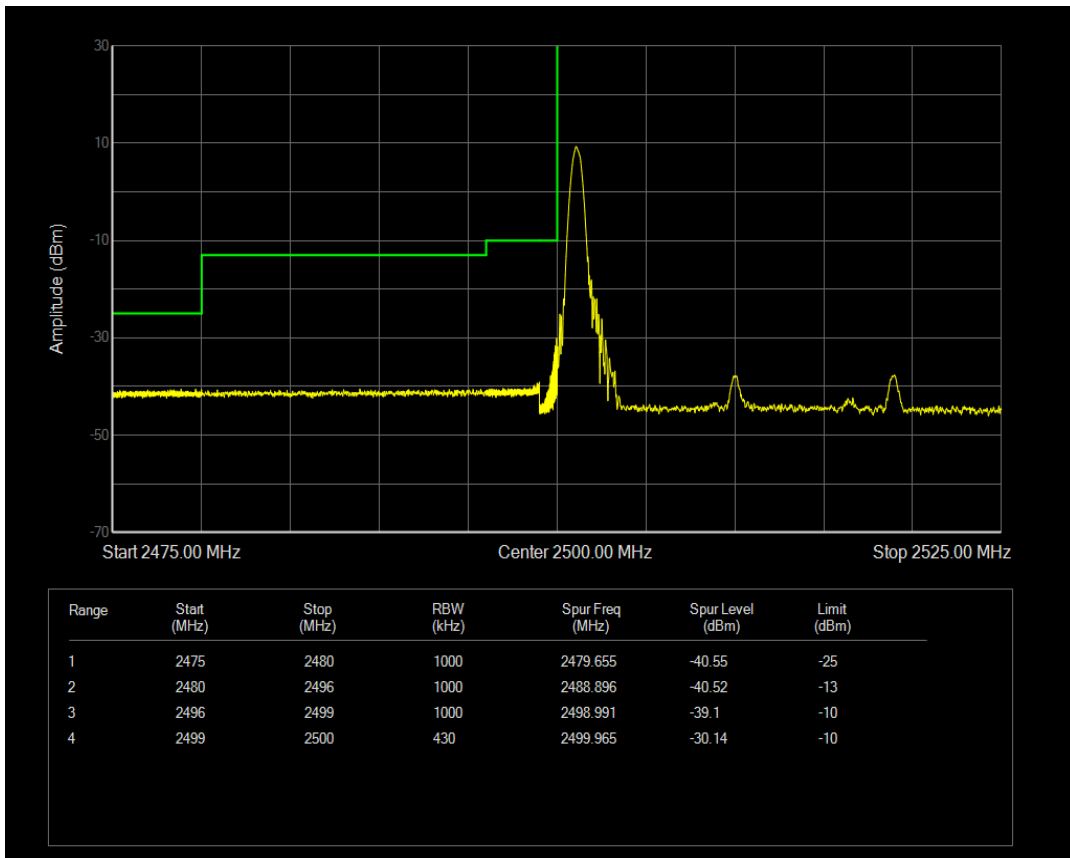

Band7 QPSK BW=15MHz Channel=21375 RB Size=75 Position=#0

Band7 QAM16 BW=15MHz Channel=21375 RB Size=1 Position=#0

Band7 QAM16 BW=15MHz Channel=21375 RB Size=1 Position=#Max

Band7 QAM16 BW=15MHz Channel=21375 RB Size=75 Position=#0

Band7 QPSK BW=20MHz Channel=20850 RB Size=1 Position=#0

Band7 QPSK BW=20MHz Channel=20850 RB Size=100 Position=#0

Band7 QPSK BW=20MHz Channel=20850 RB Size=1 Position=#Max

Band7 QAM16 BW=20MHz Channel=20850 RB Size=1 Position=#0