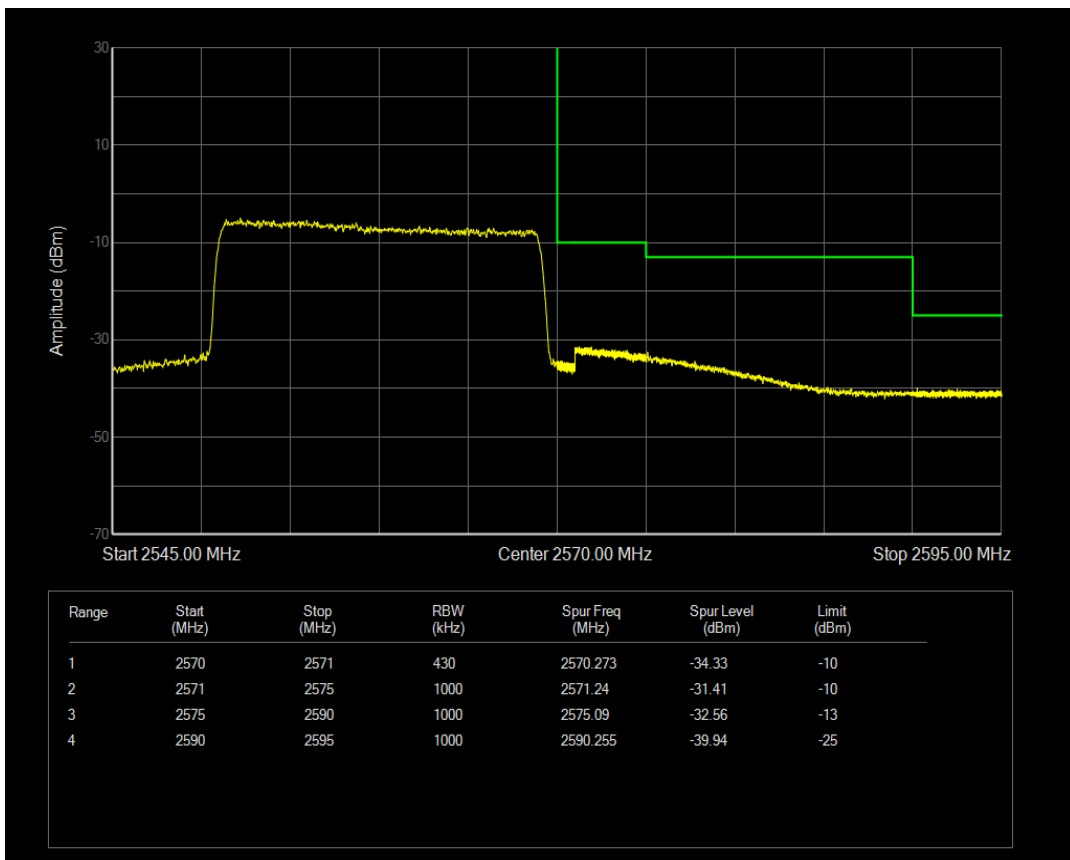

Band7 QPSK BW=20MHz Channel=20850 RB Size=1 Position=#0

Band7 QPSK BW=20MHz Channel=20850 RB Size=100 Position=#0

Band7 QPSK BW=20MHz Channel=20850 RB Size=1 Position=#Max

Band7 QAM16 BW=20MHz Channel=20850 RB Size=1 Position=#0

Band7 QAM16 BW=20MHz Channel=20850 RB Size=100 Position=#0

Band7 QAM16 BW=20MHz Channel=20850 RB Size=1 Position=#Max

Band7 QPSK BW=20MHz Channel=21350 RB Size=1 Position=#Max

Band7 QPSK BW=20MHz Channel=21350 RB Size=1 Position=#0

Band7 QPSK BW=20MHz Channel=21350 RB Size=100 Position=#0

Band7 QAM16 BW=20MHz Channel=21350 RB Size=1 Position=#0

Band7 QAM16 BW=20MHz Channel=21350 RB Size=1 Position=#Max

Band7 QAM16 BW=20MHz Channel=21350 RB Size=100 Position=#0