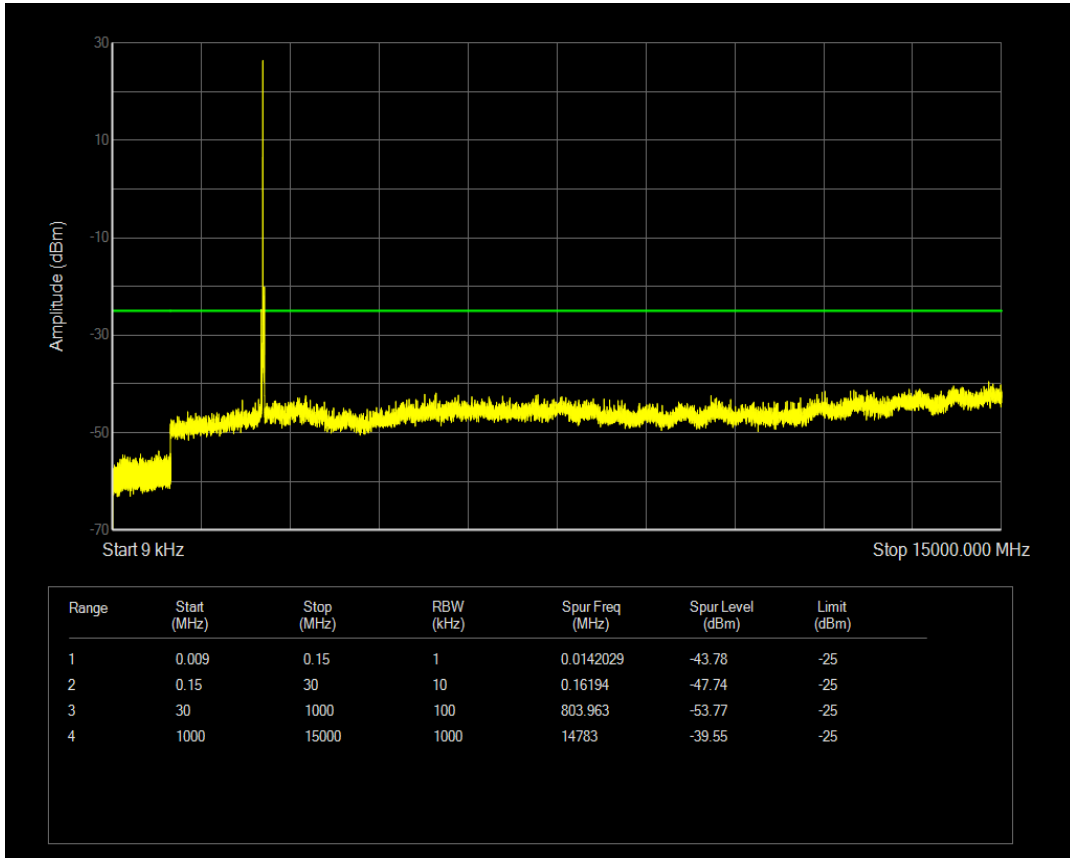

Band7 QPSK BW=15MHz Channel=21375 RB Size=75 Position=#0