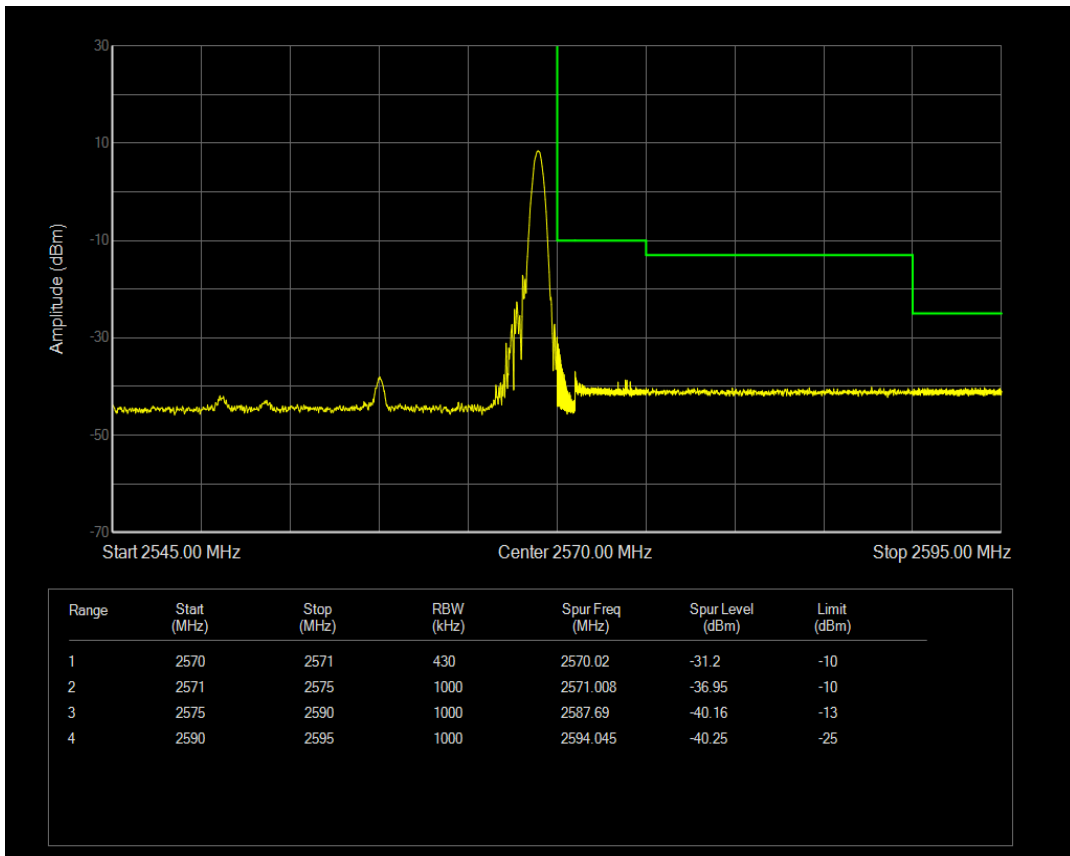

Band7 QAM16 BW=20MHz Channel=20850 RB Size=100 Position=#0

Band7 QAM16 BW=20MHz Channel=20850 RB Size=1 Position=#Max

Band7 QPSK BW=20MHz Channel=21350 RB Size=1 Position=#Max

Band7 QPSK BW=20MHz Channel=21350 RB Size=1 Position=#0

Band7 QPSK BW=20MHz Channel=21350 RB Size=100 Position=#0

Band7 QAM16 BW=20MHz Channel=21350 RB Size=1 Position=#0

Band7 QAM16 BW=20MHz Channel=21350 RB Size=1 Position=#Max

Band7 QAM16 BW=20MHz Channel=21350 RB Size=100 Position=#0