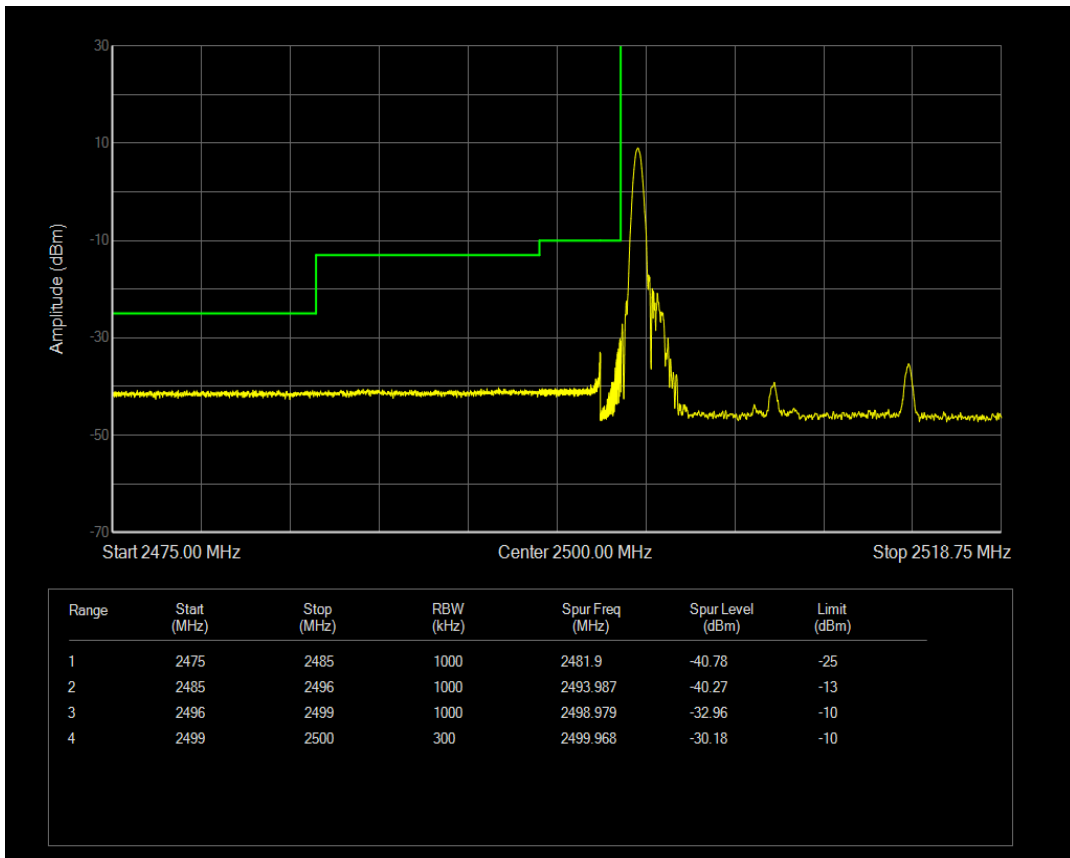

Band7 QPSK BW=15MHz Channel=20825 RB Size=1 Position=#Max

Band7 QPSK BW=15MHz Channel=20825 RB Size=1 Position=#0

Band7 QPSK BW=15MHz Channel=20825 RB Size=75 Position=#0

Band7 QAM16 BW=15MHz Channel=20825 RB Size=1 Position=#Max

Band7 QAM16 BW=15MHz Channel=20825 RB Size=1 Position=#0

Band7 QAM16 BW=15MHz Channel=20825 RB Size=75 Position=#0

Band7 QPSK BW=15MHz Channel=21375 RB Size=1 Position=#0

Band7 QPSK BW=15MHz Channel=21375 RB Size=1 Position=#Max