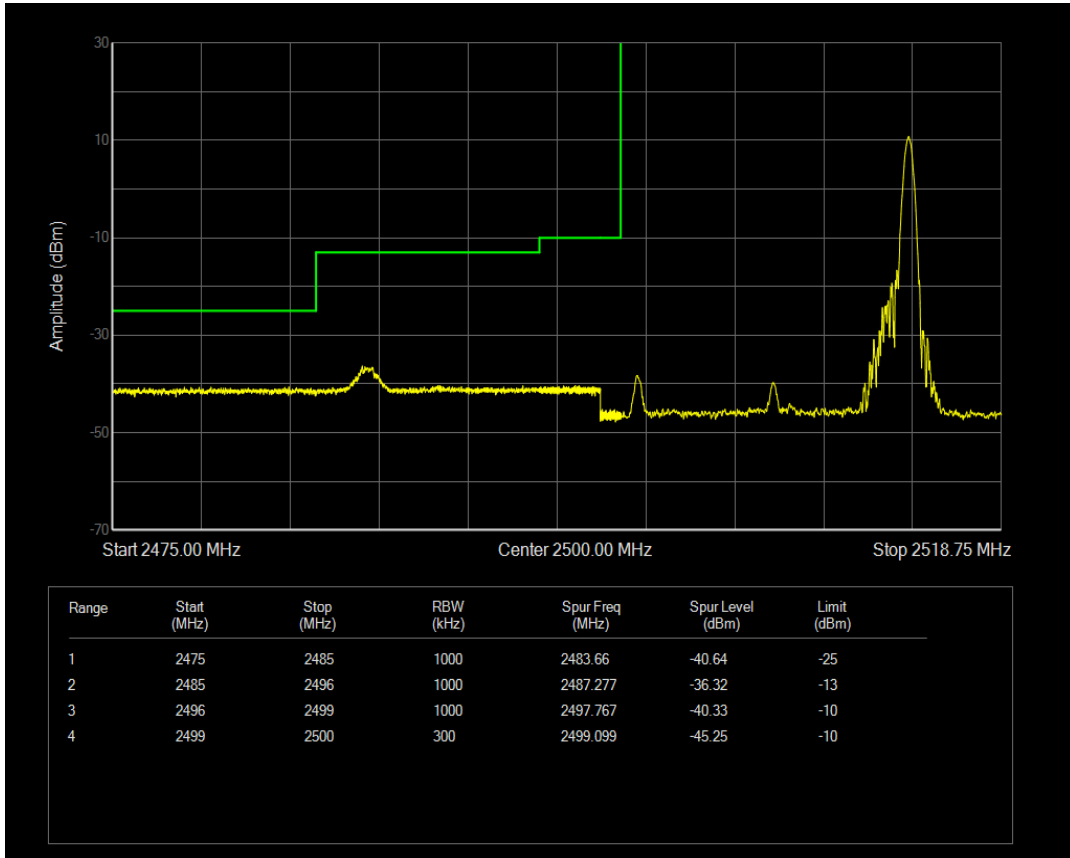

Band7 QPSK BW=15MHz Channel=20825 RB Size=1 Position=#Max

Band7 QPSK BW=15MHz Channel=20825 RB Size=1 Position=#0

Band7 QPSK BW=15MHz Channel=20825 RB Size=75 Position=#0

Band7 QAM16 BW=15MHz Channel=20825 RB Size=1 Position=#Max

Band7 QAM16 BW=15MHz Channel=20825 RB Size=1 Position=#0

Band7 QAM16 BW=15MHz Channel=20825 RB Size=75 Position=#0

Band7 QPSK BW=15MHz Channel=21375 RB Size=1 Position=#0

Band7 QPSK BW=15MHz Channel=21375 RB Size=1 Position=#Max