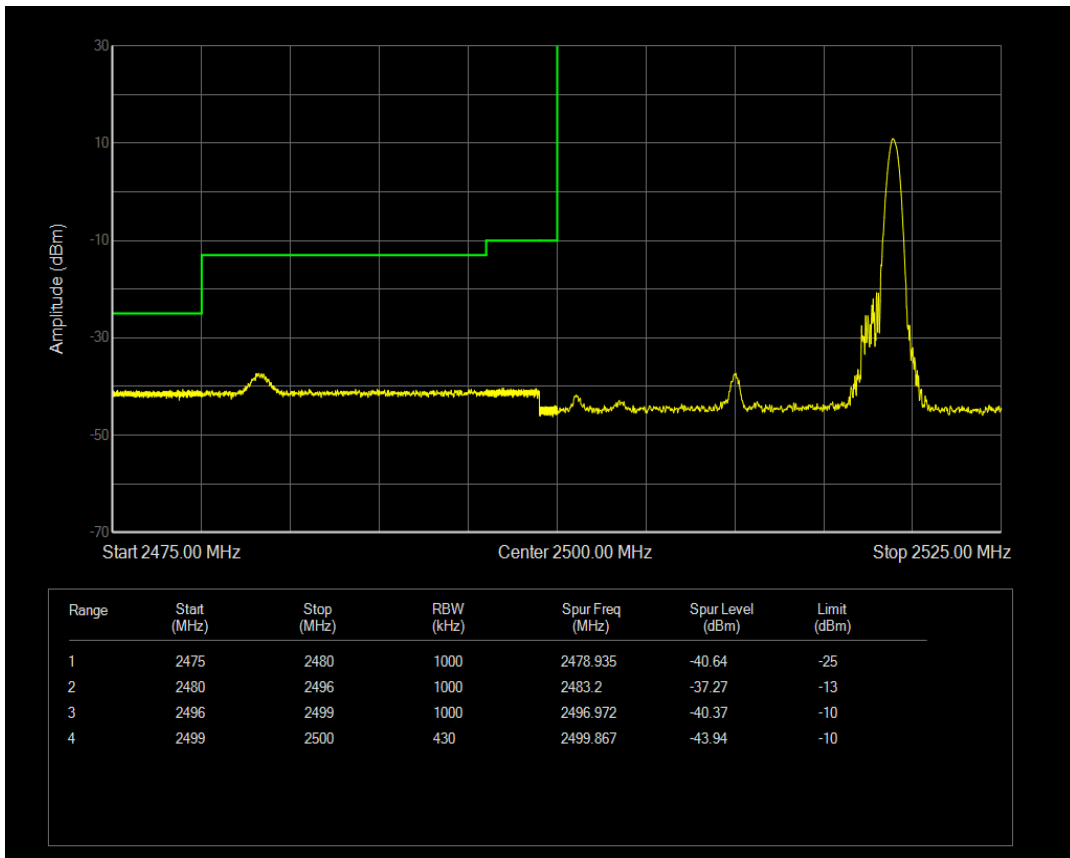

Band7 QPSK BW=15MHz Channel=21375 RB Size=75 Position=#0

Band7 QAM16 BW=15MHz Channel=21375 RB Size=1 Position=#0

Band7 QAM16 BW=15MHz Channel=21375 RB Size=1 Position=#Max

Band7 QAM16 BW=15MHz Channel=21375 RB Size=75 Position=#0

Band7 QPSK BW=20MHz Channel=20850 RB Size=1 Position=#0

Band7 QPSK BW=20MHz Channel=20850 RB Size=100 Position=#0

Band7 QPSK BW=20MHz Channel=20850 RB Size=1 Position=#Max

Band7 QAM16 BW=20MHz Channel=20850 RB Size=1 Position=#0