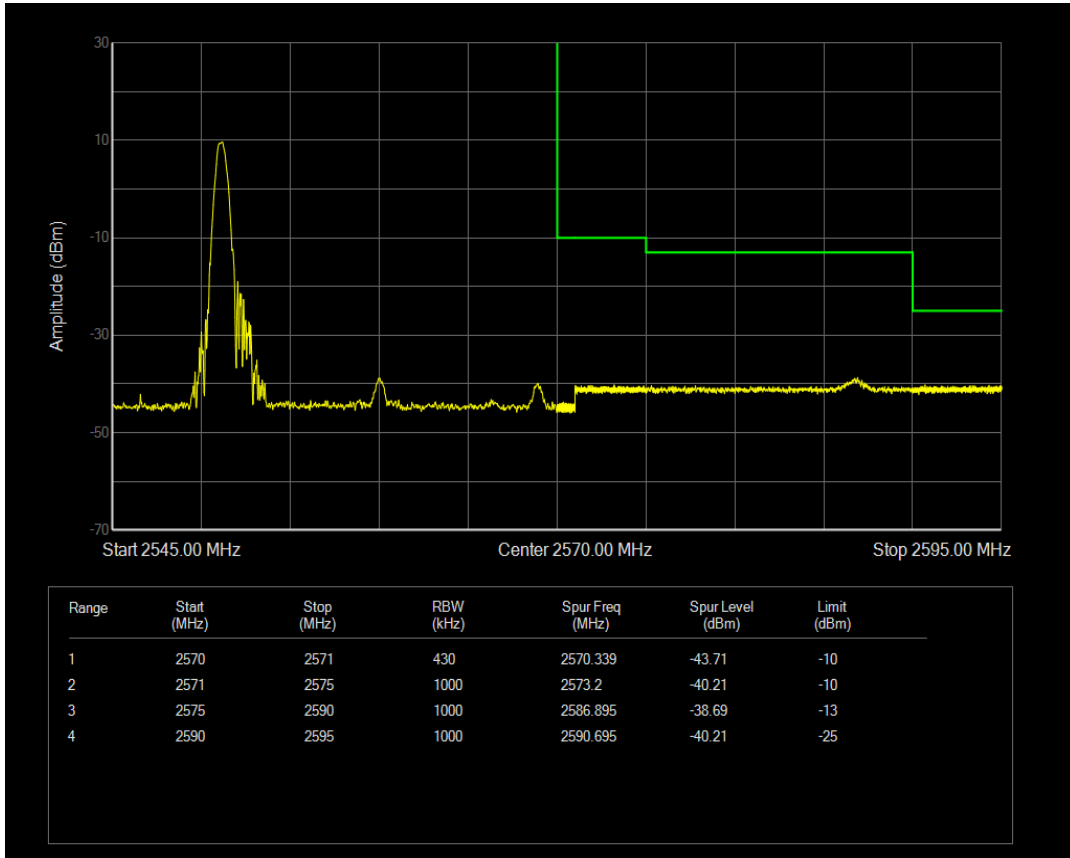

Band7 QAM16 BW=20MHz Channel=20850 RB Size=100 Position=#0

Band7 QAM16 BW=20MHz Channel=20850 RB Size=1 Position=#Max

Band7 QPSK BW=20MHz Channel=21350 RB Size=1 Position=#Max

Band7 QPSK BW=20MHz Channel=21350 RB Size=1 Position=#0

Band7 QPSK BW=20MHz Channel=21350 RB Size=100 Position=#0

Band7 QAM16 BW=20MHz Channel=21350 RB Size=1 Position=#0

Band7 QAM16 BW=20MHz Channel=21350 RB Size=1 Position=#Max

Band7 QAM16 BW=20MHz Channel=21350 RB Size=100 Position=#0