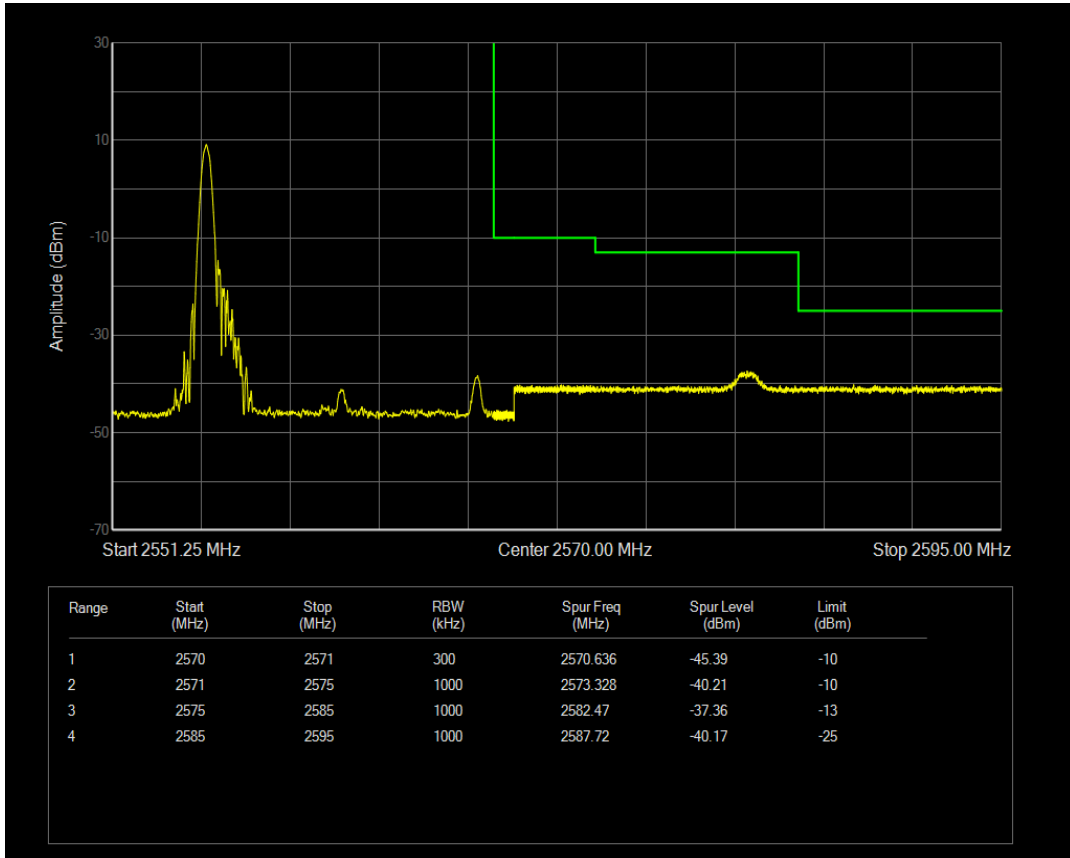

Band7 QAM16 BW=15MHz Channel=20825 RB Size=1 Position=#0

Band7 QAM16 BW=15MHz Channel=20825 RB Size=75 Position=#0

Band7 QPSK BW=15MHz Channel=21375 RB Size=1 Position=#0

Band7 QPSK BW=15MHz Channel=21375 RB Size=1 Position=#Max

Band7 QPSK BW=15MHz Channel=21375 RB Size=75 Position=#0

Band7 QAM16 BW=15MHz Channel=21375 RB Size=1 Position=#0

Band7 QAM16 BW=15MHz Channel=21375 RB Size=1 Position=#Max

Band7 QAM16 BW=15MHz Channel=21375 RB Size=75 Position=#0