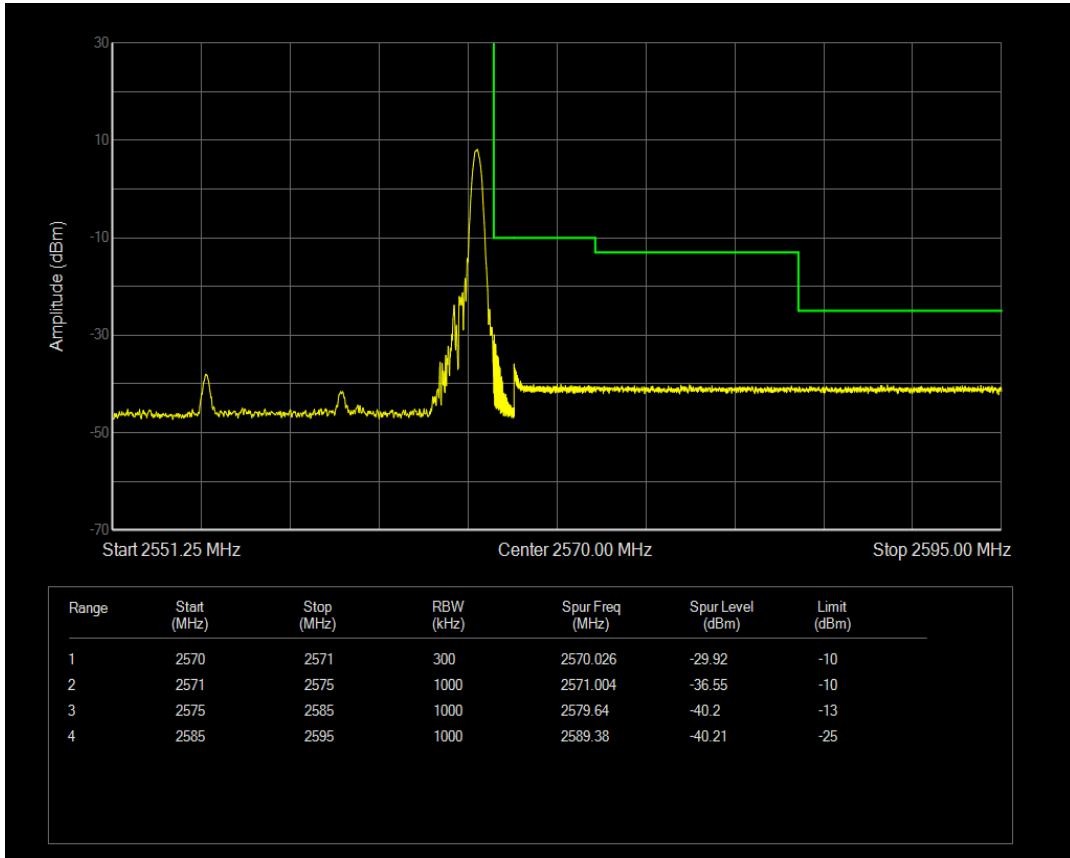

Band7 QAM16 BW=15MHz Channel=20825 RB Size=1 Position=#0

Band7 QAM16 BW=15MHz Channel=20825 RB Size=75 Position=#0

Band7 QPSK BW=15MHz Channel=21375 RB Size=1 Position=#0

Band7 QPSK BW=15MHz Channel=21375 RB Size=1 Position=#Max

Band7 QPSK BW=15MHz Channel=21375 RB Size=75 Position=#0

Band7 QAM16 BW=15MHz Channel=21375 RB Size=1 Position=#0

Band7 QAM16 BW=15MHz Channel=21375 RB Size=1 Position=#Max

Band7 QAM16 BW=15MHz Channel=21375 RB Size=75 Position=#0