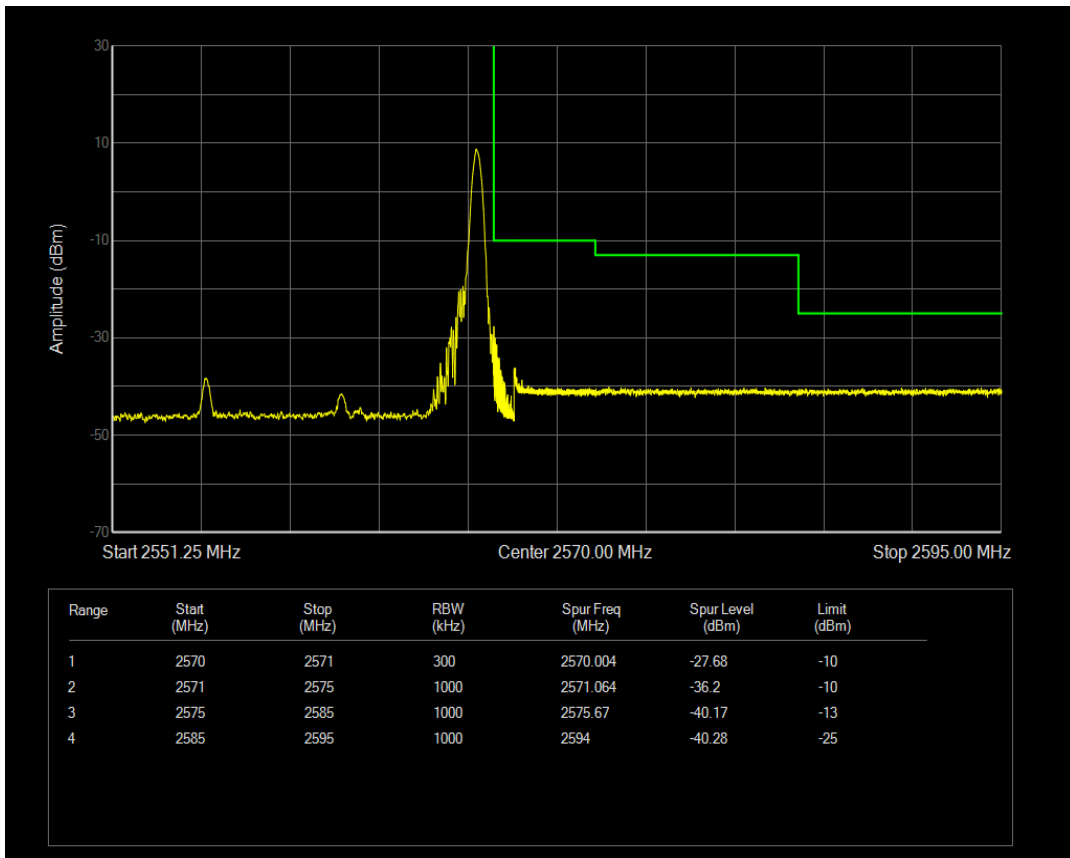

Band7 QAM16 BW=15MHz Channel=21375 RB Size=1 Position=#Max