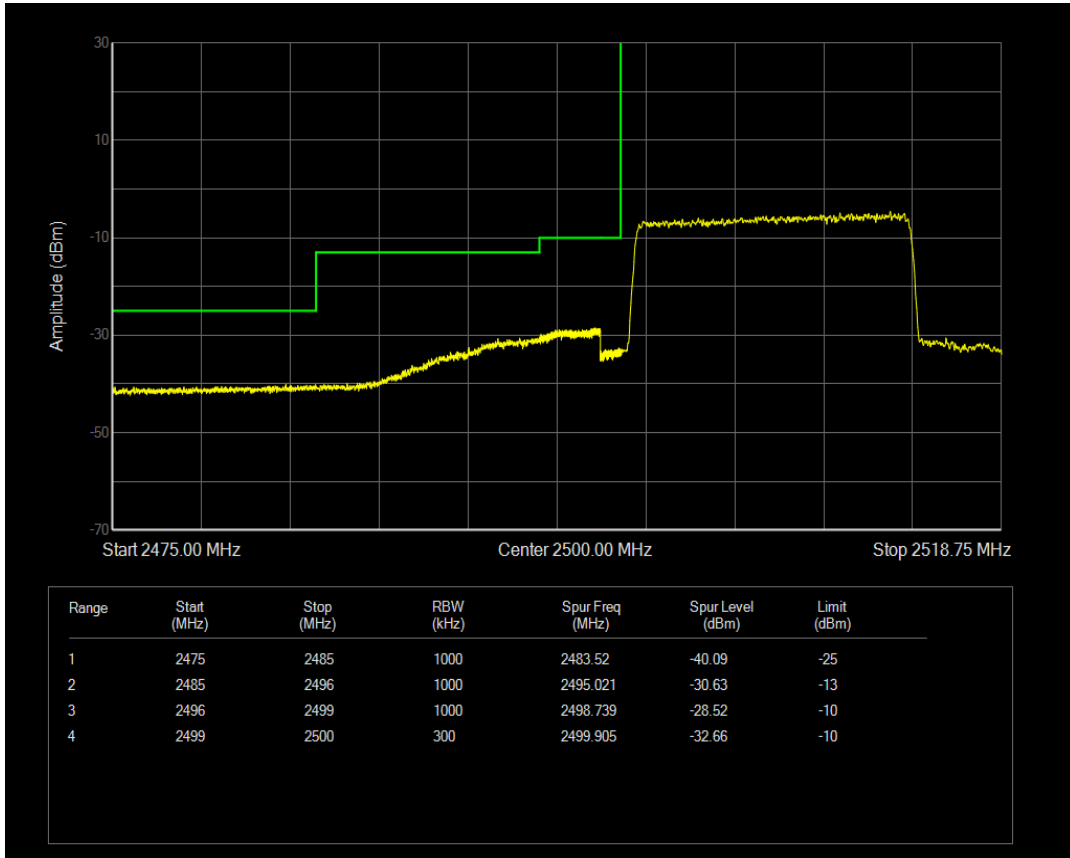

Band7 QPSK BW=15MHz Channel=20825 RB Size=1 Position=#Max

Band7 QPSK BW=15MHz Channel=20825 RB Size=1 Position=#0

Band7 QPSK BW=15MHz Channel=20825 RB Size=75 Position=#0

Band7 QAM16 BW=15MHz Channel=20825 RB Size=1 Position=#Max

Band7 QAM16 BW=15MHz Channel=20825 RB Size=1 Position=#0

Band7 QAM16 BW=15MHz Channel=20825 RB Size=75 Position=#0

Band7 QPSK BW=15MHz Channel=21375 RB Size=1 Position=#0

Band7 QPSK BW=15MHz Channel=21375 RB Size=1 Position=#Max