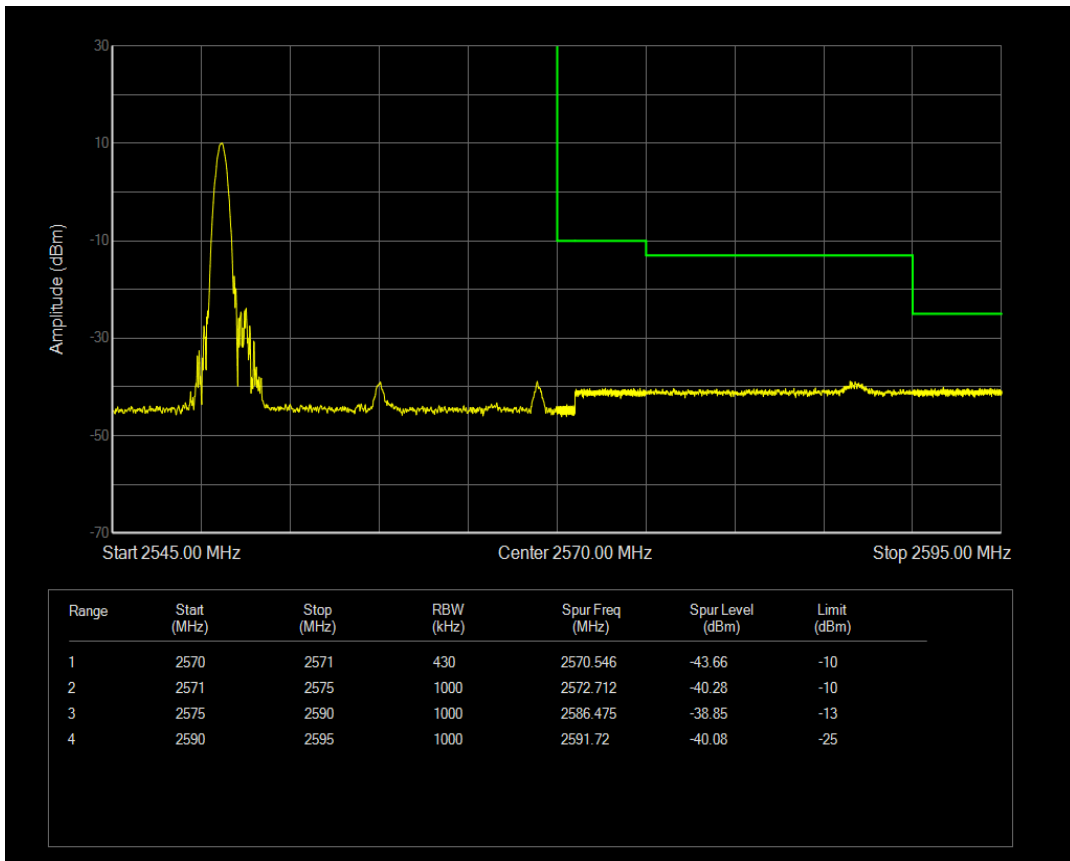

Band7 QAM16 BW=20MHz Channel=20850 RB Size=100 Position=#0

Band7 QAM16 BW=20MHz Channel=20850 RB Size=1 Position=#Max

Band7 QPSK BW=20MHz Channel=21350 RB Size=1 Position=#Max

Band7 QPSK BW=20MHz Channel=21350 RB Size=1 Position=#0

Band7 QPSK BW=20MHz Channel=21350 RB Size=100 Position=#0

Band7 QAM16 BW=20MHz Channel=21350 RB Size=1 Position=#0

Band7 QAM16 BW=20MHz Channel=21350 RB Size=1 Position=#Max

Band7 QAM16 BW=20MHz Channel=21350 RB Size=100 Position=#0