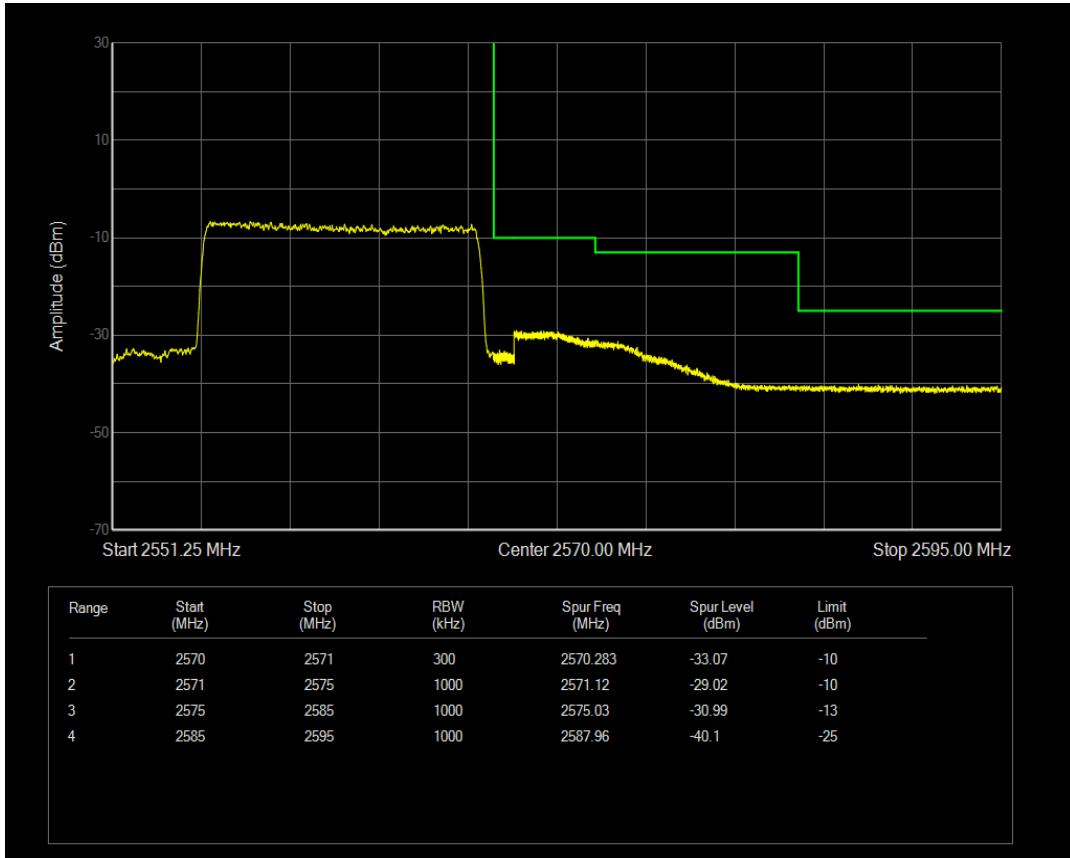

Band7 QAM16 BW=15MHz Channel=20825 RB Size=1 Position=#0

Band7 QAM16 BW=15MHz Channel=20825 RB Size=75 Position=#0

Band7 QPSK BW=15MHz Channel=21375 RB Size=1 Position=#0

Band7 QPSK BW=15MHz Channel=21375 RB Size=1 Position=#Max

Band7 QPSK BW=15MHz Channel=21375 RB Size=75 Position=#0

Band7 QAM16 BW=15MHz Channel=21375 RB Size=1 Position=#0

Band7 QAM16 BW=15MHz Channel=21375 RB Size=1 Position=#Max

Band7 QAM16 BW=15MHz Channel=21375 RB Size=75 Position=#0

Band7 QPSK BW=20MHz Channel=20850 RB Size=1 Position=#0

Band7 QPSK BW=20MHz Channel=20850 RB Size=100 Position=#0

Band7 QPSK BW=20MHz Channel=20850 RB Size=1 Position=#Max

Band7 QAM16 BW=20MHz Channel=20850 RB Size=1 Position=#0