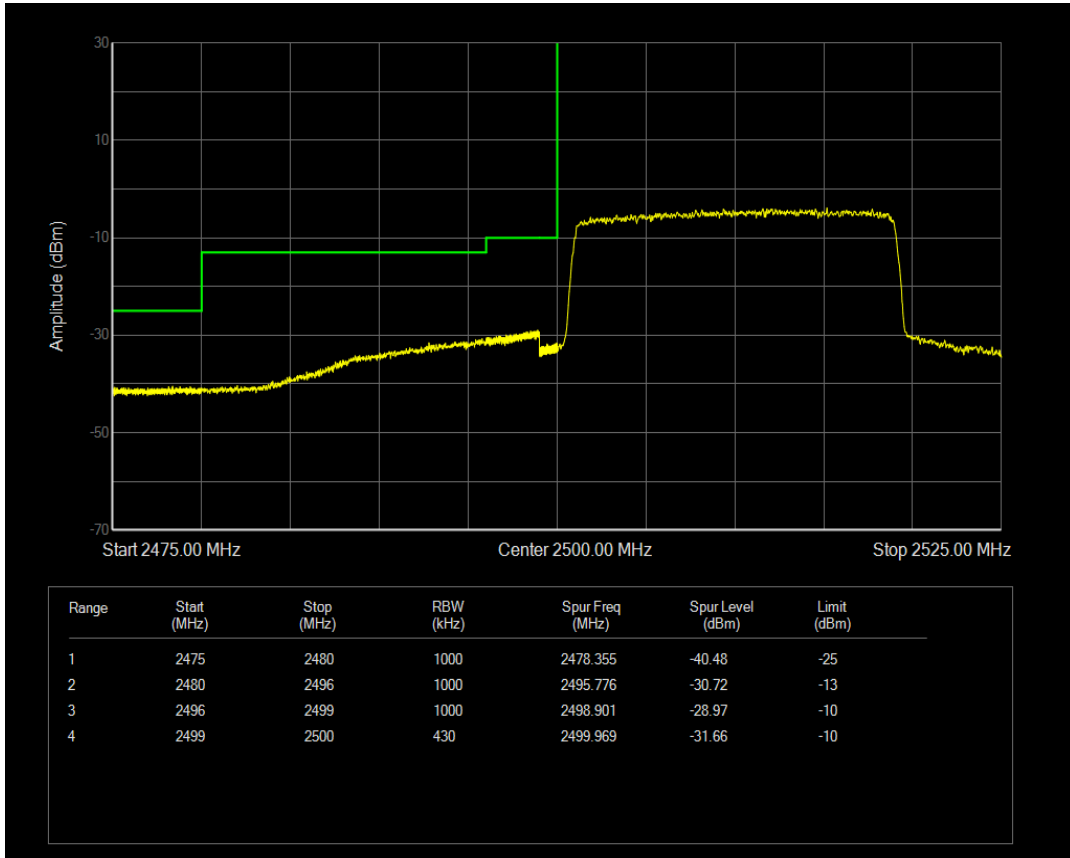

Band7 QPSK BW=15MHz Channel=21375 RB Size=75 Position=#0

Band7 QAM16 BW=15MHz Channel=21375 RB Size=1 Position=#0

Band7 QAM16 BW=15MHz Channel=21375 RB Size=1 Position=#Max

Band7 QAM16 BW=15MHz Channel=21375 RB Size=75 Position=#0

Band7 QPSK BW=20MHz Channel=20850 RB Size=1 Position=#0

Band7 QPSK BW=20MHz Channel=20850 RB Size=100 Position=#0

Band7 QPSK BW=20MHz Channel=20850 RB Size=1 Position=#Max

Band7 QAM16 BW=20MHz Channel=20850 RB Size=1 Position=#0