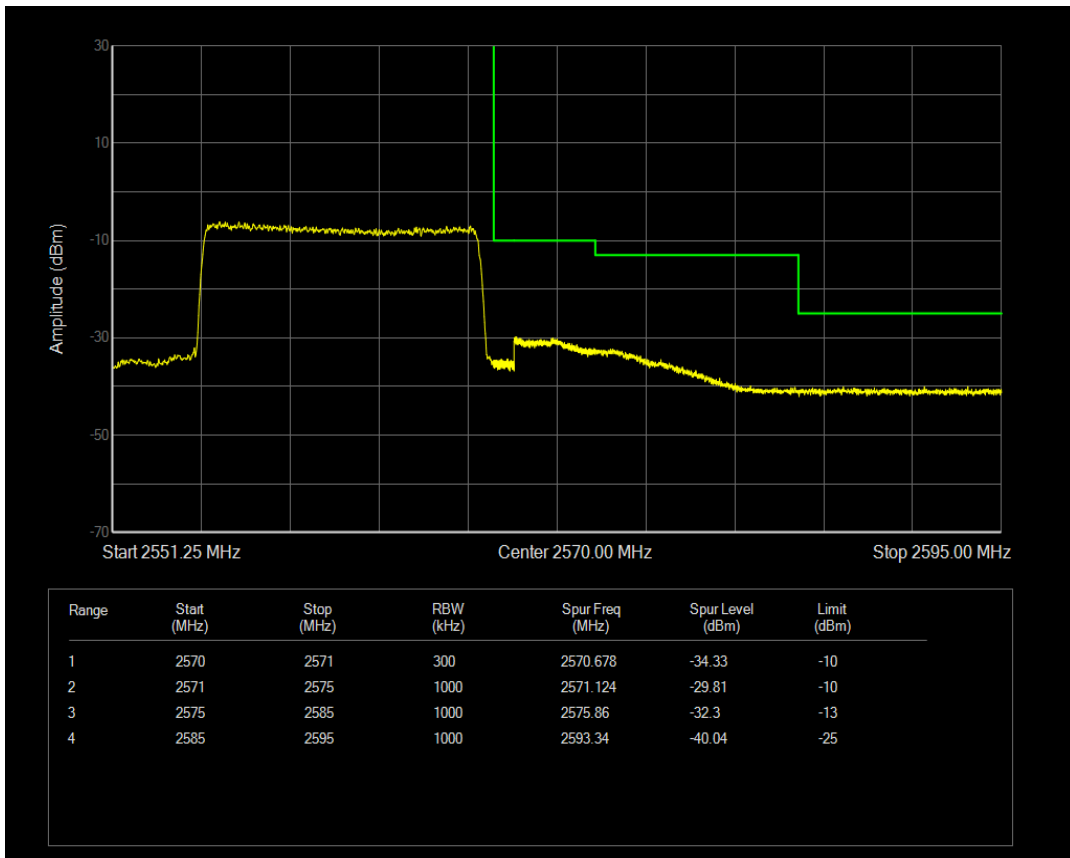

Band7 QPSK BW=15MHz Channel=20825 RB Size=1 Position=#Max

Band7 QPSK BW=15MHz Channel=20825 RB Size=1 Position=#0

Band7 QPSK BW=15MHz Channel=20825 RB Size=75 Position=#0

Band7 QAM16 BW=15MHz Channel=20825 RB Size=1 Position=#Max

Band7 QAM16 BW=15MHz Channel=20825 RB Size=1 Position=#0

Band7 QAM16 BW=15MHz Channel=20825 RB Size=75 Position=#0

Band7 QPSK BW=15MHz Channel=21375 RB Size=1 Position=#0

Band7 QPSK BW=15MHz Channel=21375 RB Size=1 Position=#Max

Band7 QPSK BW=15MHz Channel=21375 RB Size=75 Position=#0

Band7 QAM16 BW=15MHz Channel=21375 RB Size=1 Position=#0

Band7 QAM16 BW=15MHz Channel=21375 RB Size=1 Position=#Max

Band7 QAM16 BW=15MHz Channel=21375 RB Size=75 Position=#0