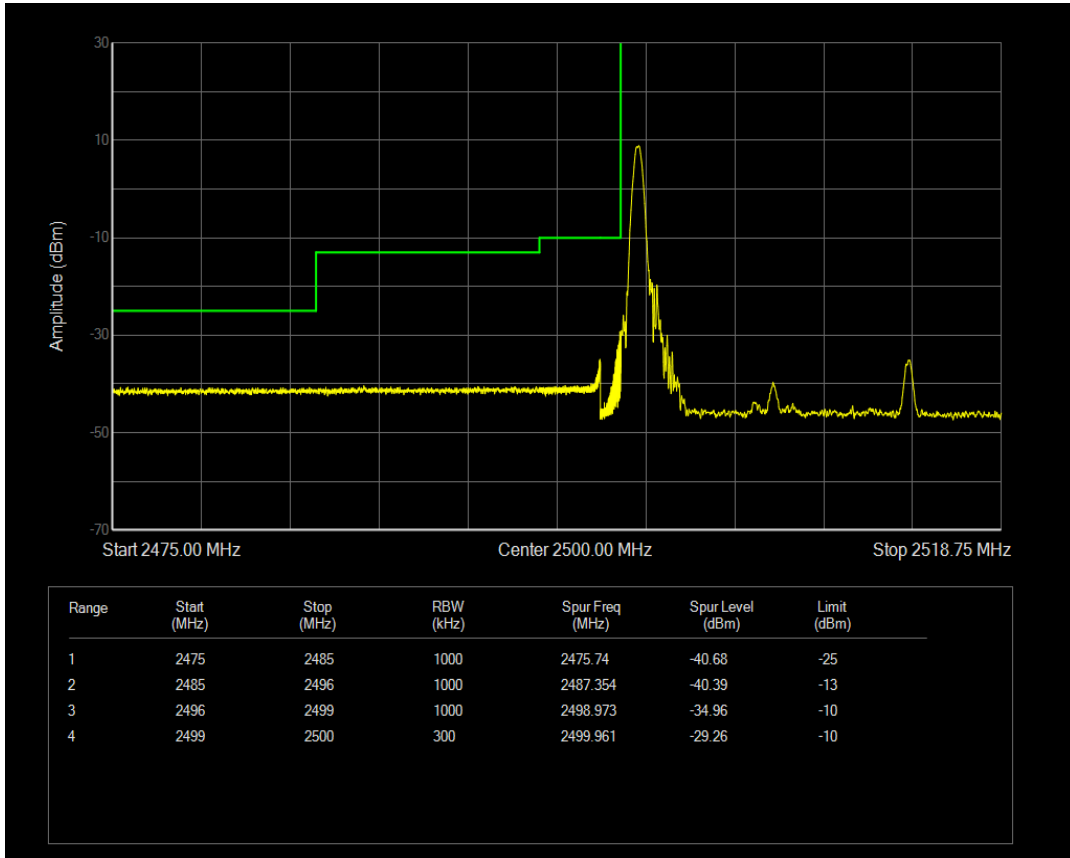

Band7 QPSK BW=15MHz Channel=20825 RB Size=1 Position=#Max

Band7 QPSK BW=15MHz Channel=20825 RB Size=1 Position=#0

Band7 QPSK BW=15MHz Channel=20825 RB Size=75 Position=#0

Band7 QAM16 BW=15MHz Channel=20825 RB Size=1 Position=#Max

Band7 QAM16 BW=15MHz Channel=20825 RB Size=1 Position=#0

Band7 QAM16 BW=15MHz Channel=20825 RB Size=75 Position=#0

Band7 QPSK BW=15MHz Channel=21375 RB Size=1 Position=#0

Band7 QPSK BW=15MHz Channel=21375 RB Size=1 Position=#Max