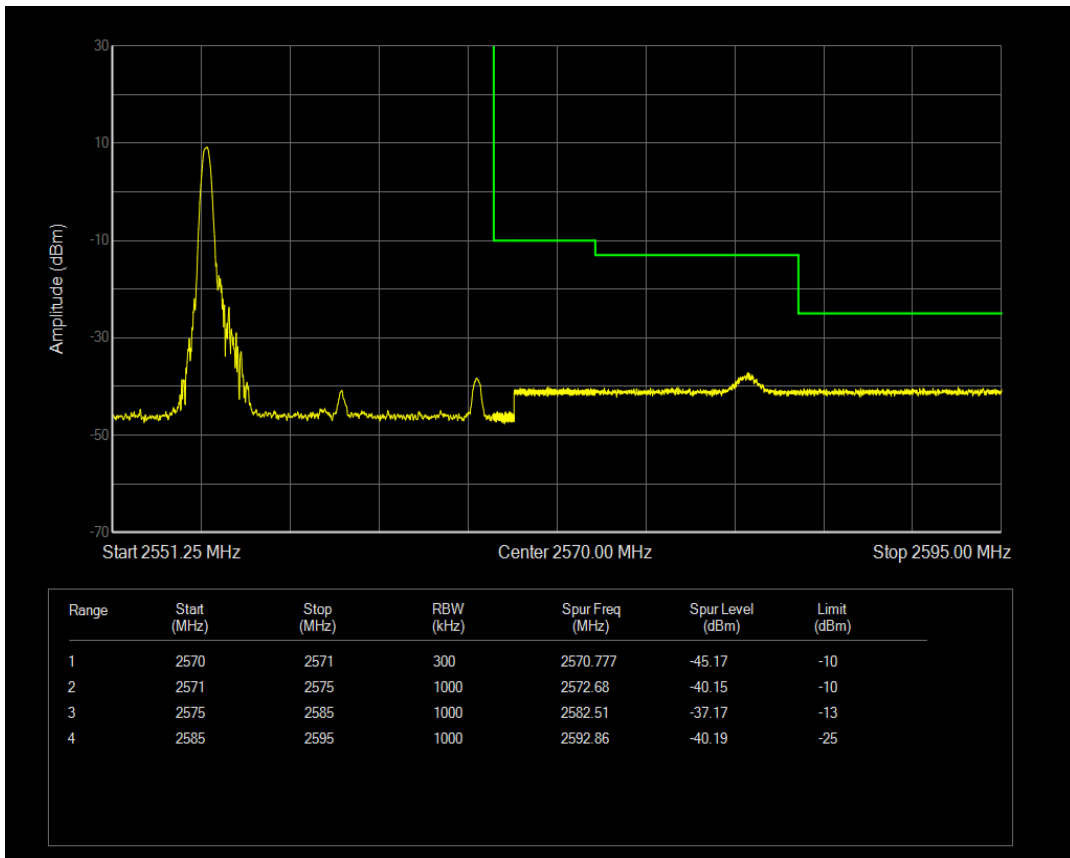

Band7 QPSK BW=15MHz Channel=20825 RB Size=1 Position=#Max

Band7 QPSK BW=15MHz Channel=20825 RB Size=1 Position=#0

Band7 QPSK BW=15MHz Channel=20825 RB Size=75 Position=#0

Band7 QAM16 BW=15MHz Channel=20825 RB Size=1 Position=#Max

Band7 QAM16 BW=15MHz Channel=20825 RB Size=1 Position=#0

Band7 QAM16 BW=15MHz Channel=20825 RB Size=75 Position=#0

Band7 QPSK BW=15MHz Channel=21375 RB Size=1 Position=#0

Band7 QPSK BW=15MHz Channel=21375 RB Size=1 Position=#Max