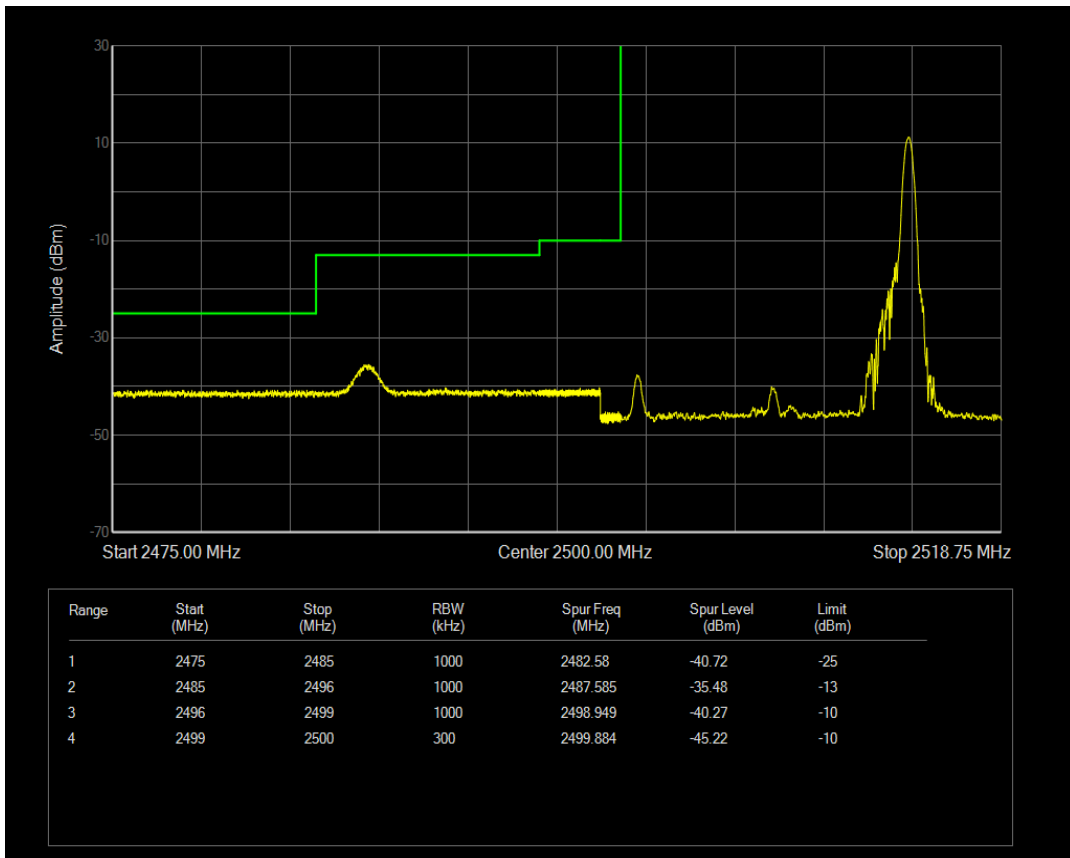

Band7 QPSK BW=15MHz Channel=20825 RB Size=1 Position=#Max

Band7 QPSK BW=15MHz Channel=20825 RB Size=1 Position=#0

Band7 QPSK BW=15MHz Channel=20825 RB Size=75 Position=#0

Band7 QAM16 BW=15MHz Channel=20825 RB Size=1 Position=#Max

Band7 QAM16 BW=15MHz Channel=20825 RB Size=1 Position=#0

Band7 QAM16 BW=15MHz Channel=20825 RB Size=75 Position=#0

Band7 QPSK BW=15MHz Channel=21375 RB Size=1 Position=#0

Band7 QPSK BW=15MHz Channel=21375 RB Size=1 Position=#Max