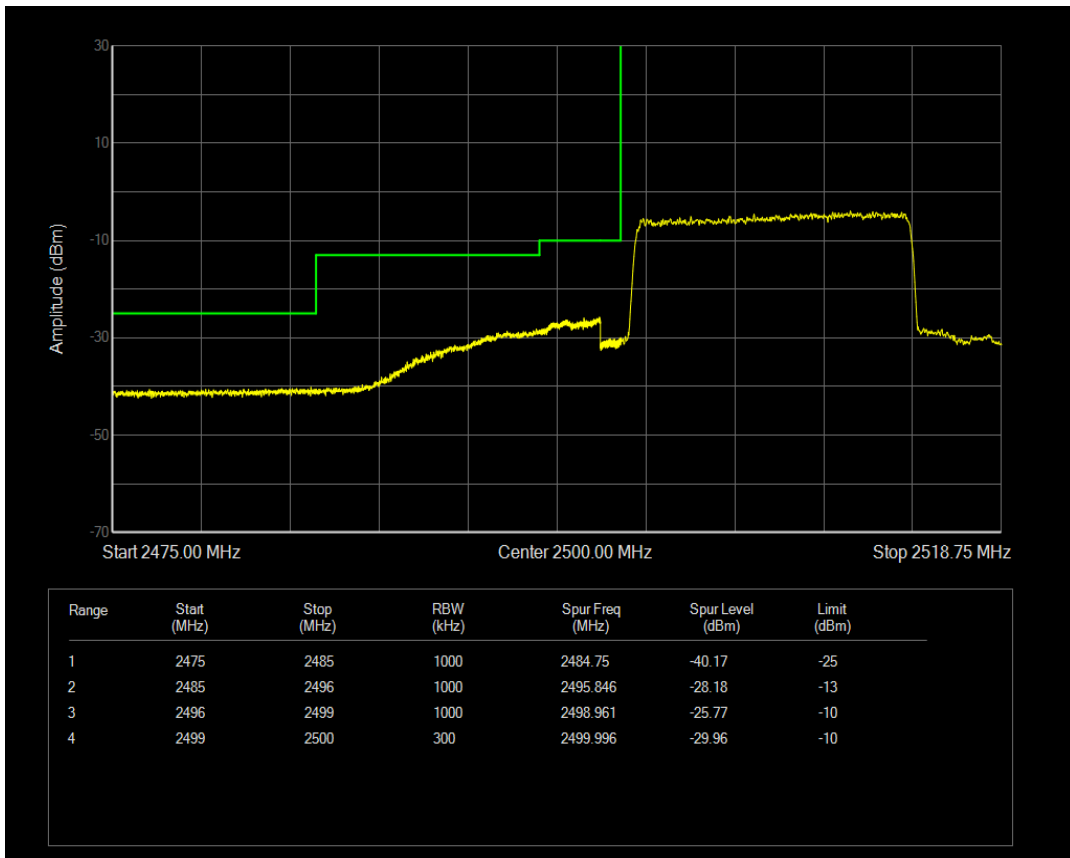

Band7 QPSK BW=15MHz Channel=20825 RB Size=1 Position=#Max

Band7 QPSK BW=15MHz Channel=20825 RB Size=1 Position=#0

Band7 QPSK BW=15MHz Channel=20825 RB Size=75 Position=#0

Band7 QAM16 BW=15MHz Channel=20825 RB Size=1 Position=#Max

Band7 QAM16 BW=15MHz Channel=20825 RB Size=1 Position=#0

Band7 QAM16 BW=15MHz Channel=20825 RB Size=75 Position=#0

Band7 QPSK BW=15MHz Channel=21375 RB Size=1 Position=#0

Band7 QPSK BW=15MHz Channel=21375 RB Size=1 Position=#Max