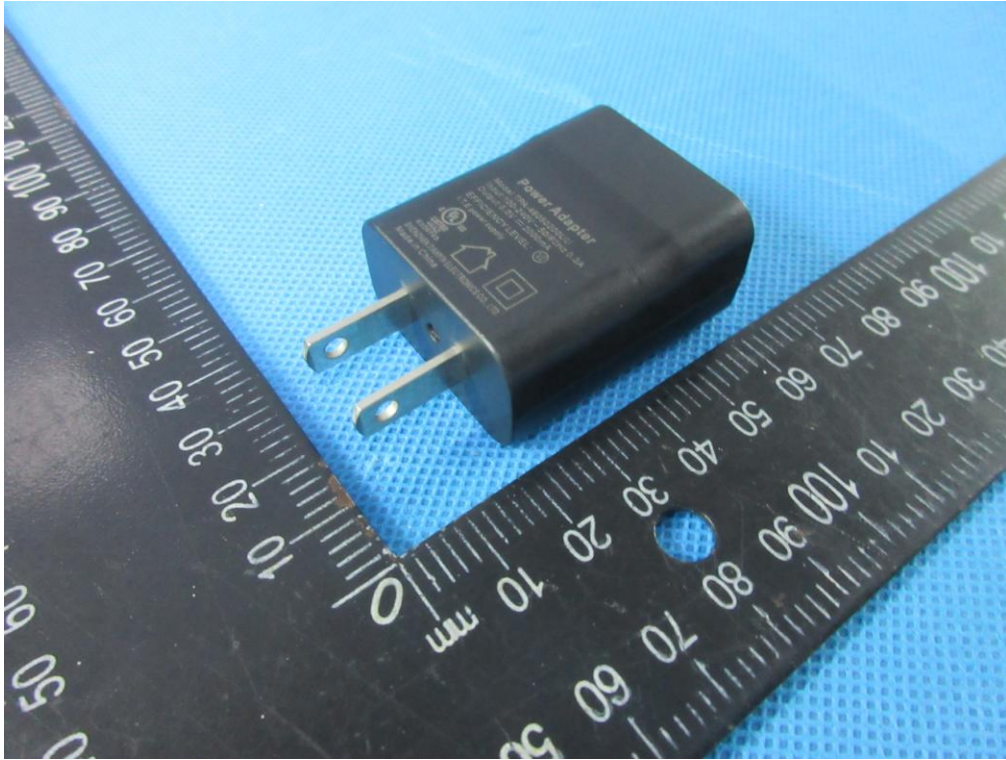

Photo 8

Photo 9

Photo 10

Power Adapter
Model: TPA-46050200UU
Input: 100-240V ~ 50/60Hz 0.3A
Output: 5.0V = 2000mA
EFFICIENCY LEVEL: VI
I.T.E power supply
UL US LISTED 40AZ E326703
SHENZHEN TIANYIN ELECTRONICS CO., LTD.
Made in China