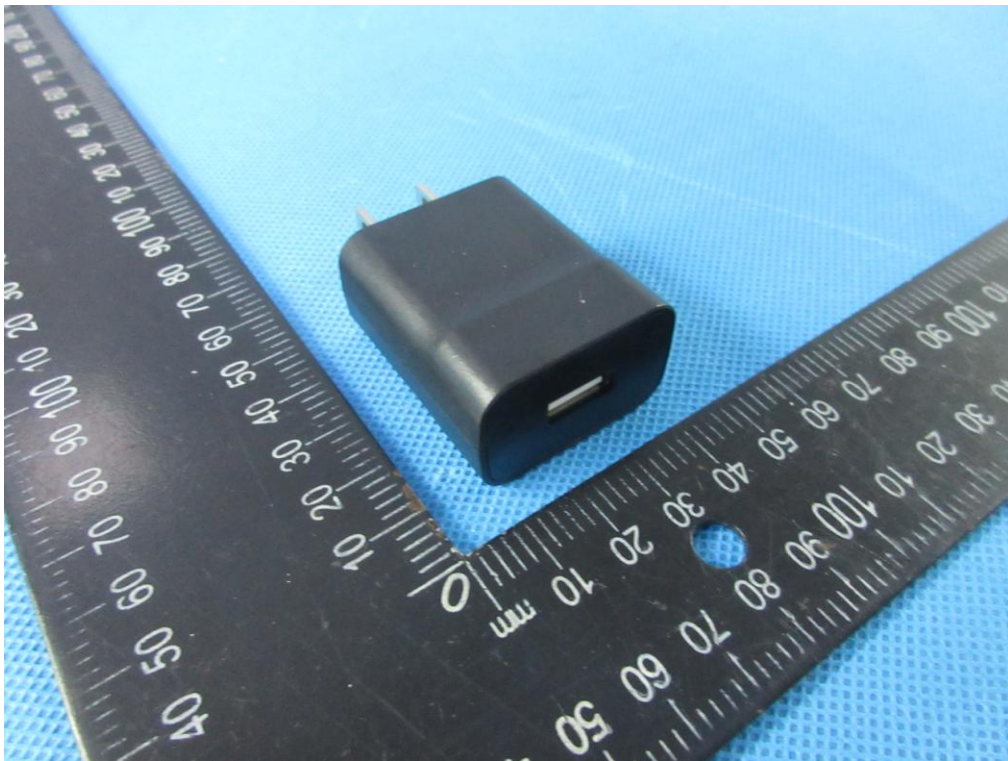

Photo 8

Photo 9

Photo 10

Power Adapter
Model: TPA-46050200UU
Input: 100-240V ~ 50/60Hz 0.3A
Output: 5.0V = 2000mA
EFFICIENCY LEVEL: VI
I.T.E power supply
UL US LISTED 40AZ E326703
SHENZHEN TIANYIN ELECTRONICS CO., LTD.
Made in China