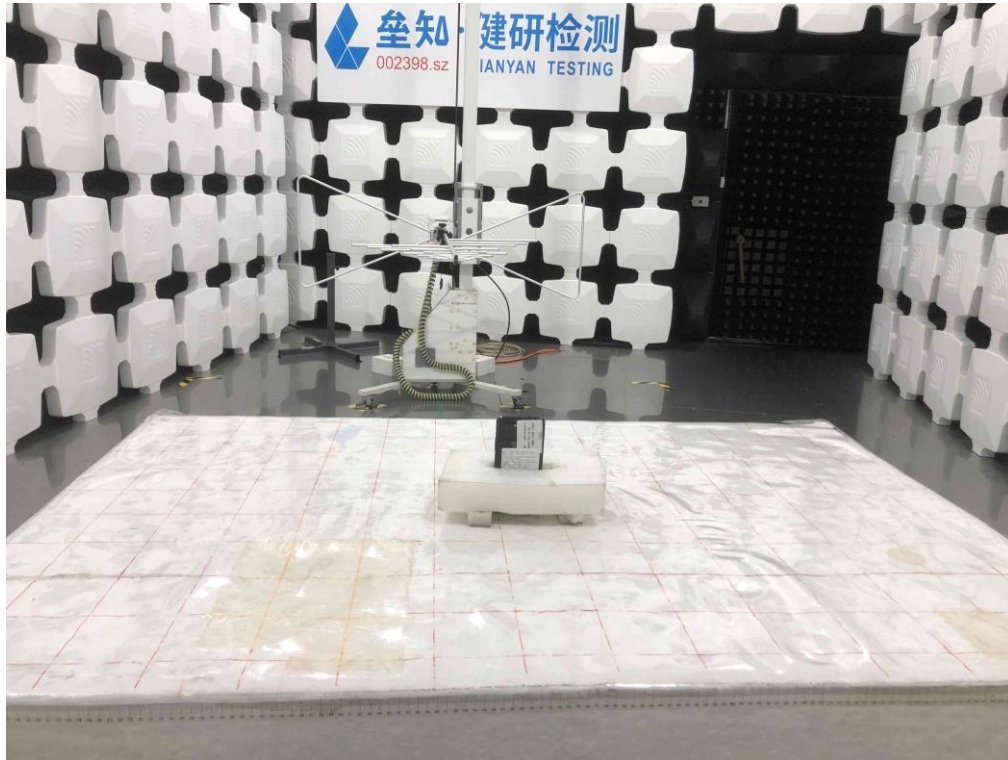

7 Test Setup Photo

Radiated Spurious Emission
Below 1GHz

Above 1GHz

8 EUT Constructional Details

Reference to the test report No.: JYTSZB-R12-2100841

-----End of report-----