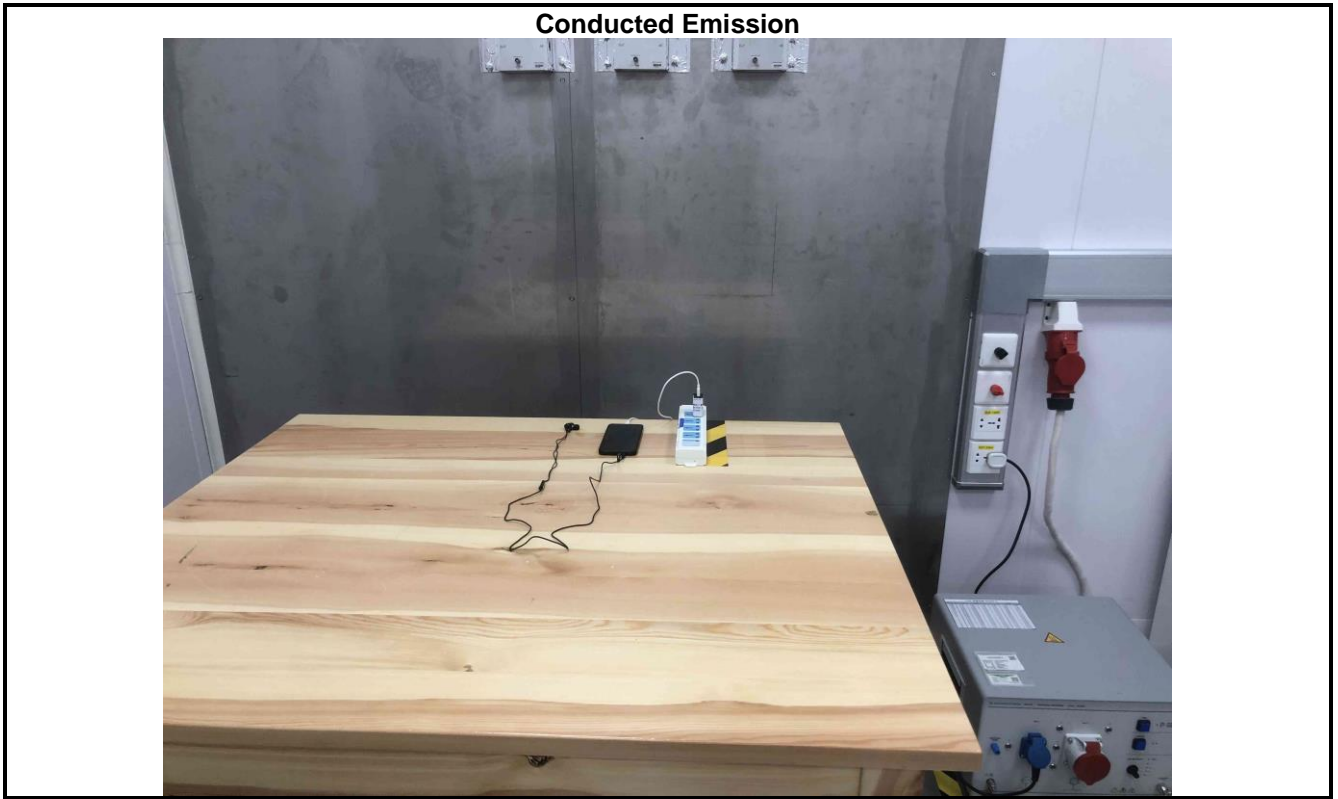

7 Test Setup Photo

Radiated Spurious Emission
Below 1GHz

Above 1GHz

8 EUT Constructional Details

Reference to the test report No.: JYTSZB-R12-2100841

-----End of report-----