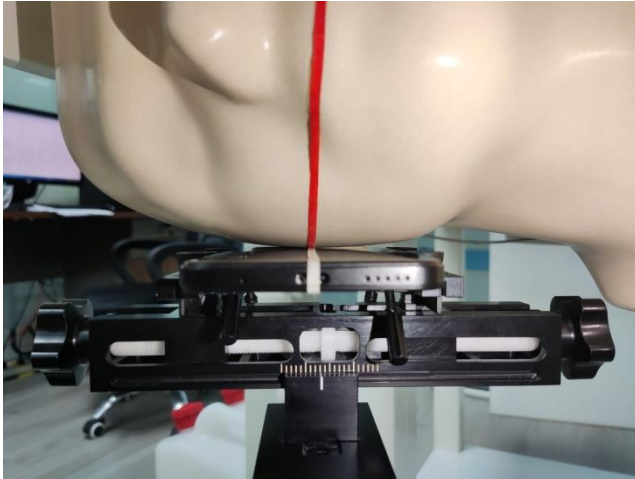

EUT Photos (Model: C21 Pro)

EUT Antenna Locations

SAR Test Setup Photos

Head

Right Cheek

Right Tilted

Left Cheek

Left Tilted

Body

Front side (10mm)

Back side(10mm)

Top side(10mm)

Bottom side(10mm)

Left side(10mm)

Right side(10mm)