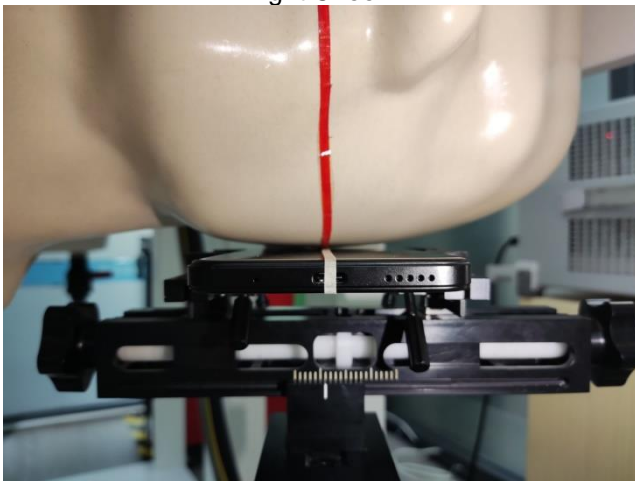

EUT Photos (Model: C21 Pro)

EUT Antenna Locations

SAR Test Setup Photos

Head

Right Cheek

Right Tilted

Left Cheek

Left Tilted

Body

Front side (10mm)

Back side(10mm)

Top side(10mm)

Bottom side(10mm)

Left side(10mm)

Right side(10mm)