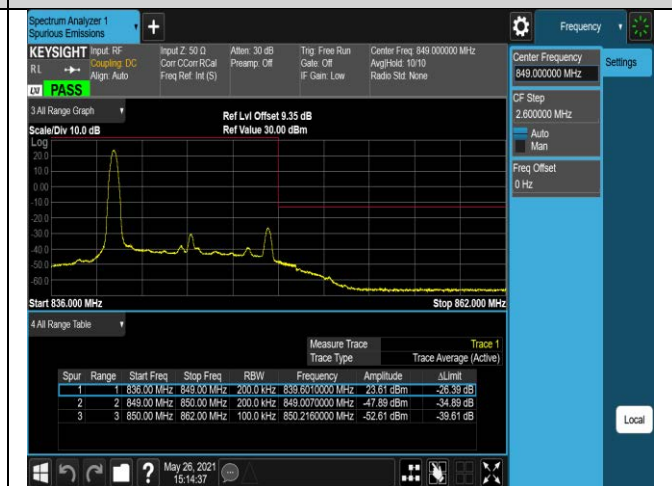

Band5-1.4MHz-16QAM-20643-1RB#5

Band5-1.4MHz-16QAM-20643-6RB#0

Band5-10MHz-QPSK-20450-1RB#0

Band5-10MHz-QPSK-20450-1RB#49

Band5-10MHz-QPSK-20450-50RB#0

Band5-10MHz-QPSK-20600-1RB#0

Band5-10MHz-QPSK-20600-1RB#49