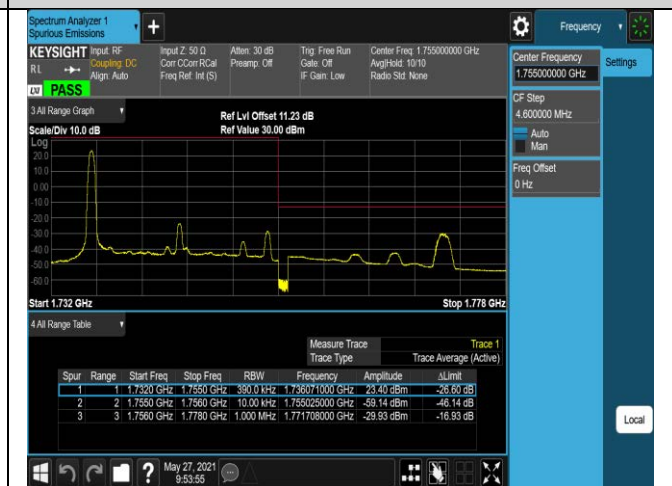

Band4-20MHz-16QAM-20050-100RB#0

Band4-20MHz-16QAM-20300-1RB#0

Band4-20MHz-16QAM-20300-1RB#99

Band4-20MHz-16QAM-20300-100RB#0

Band5-1.4MHz-QPSK-20407-1RB#0

Band5-1.4MHz-QPSK-20407-1RB#5

Band5-1.4MHz-QPSK-20407-6RB#0