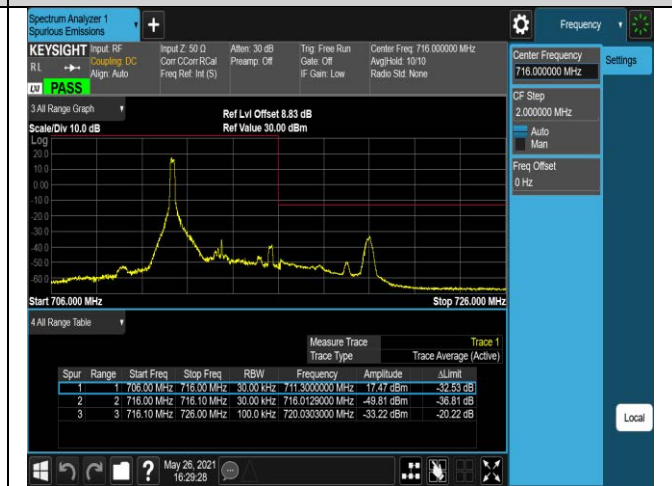

Band17-5MHz-QPSK-23755-1RB#0

Band17-5MHz-QPSK-23755-1RB#24

Band17-5MHz-QPSK-23755-25RB#0

Band17-5MHz-QPSK-23825-1RB#0

Band17-5MHz-QPSK-23825-1RB#24

Band17-5MHz-QPSK-23825-25RB#0

Band17-5MHz-16QAM-23755-1RB#0