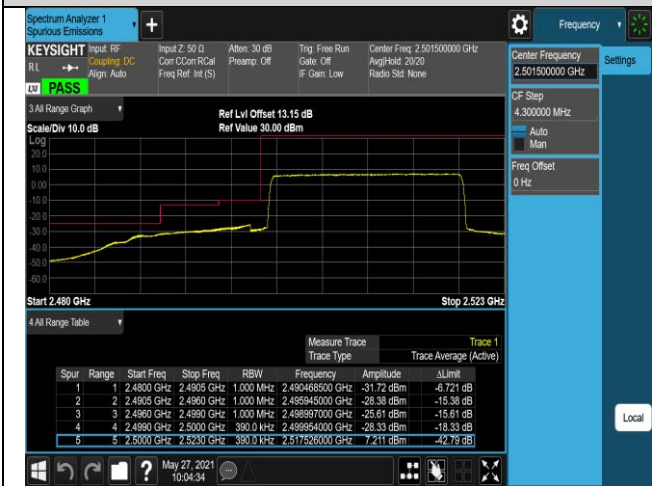

Band7-20MHz-QPSK-20850-100RB#0