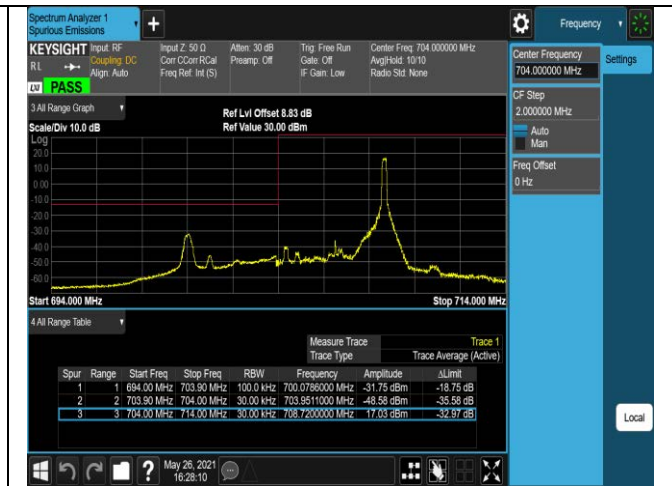

Band17-5MHz-QPSK-23755-1RB#24