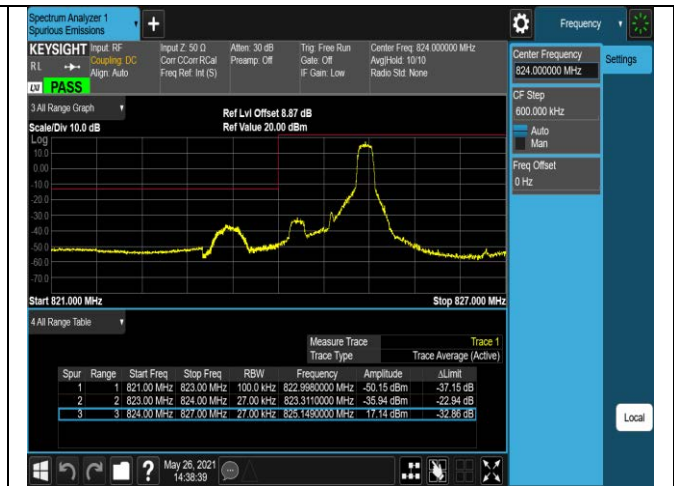

Band4-20MHz-16QAM-20050-100RB#0

Band4-20MHz-16QAM-20300-1RB#0

Band4-20MHz-16QAM-20300-1RB#99

Band4-20MHz-16QAM-20300-100RB#0

Band5-1.4MHz-QPSK-20407-1RB#0

Band5-1.4MHz-QPSK-20407-1RB#5

Band5-1.4MHz-QPSK-20407-6RB#0