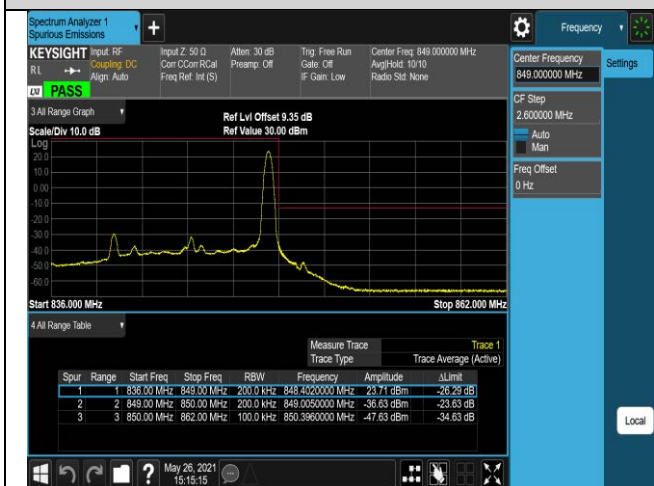

Band5-10MHz-QPSK-20600-1RB#49