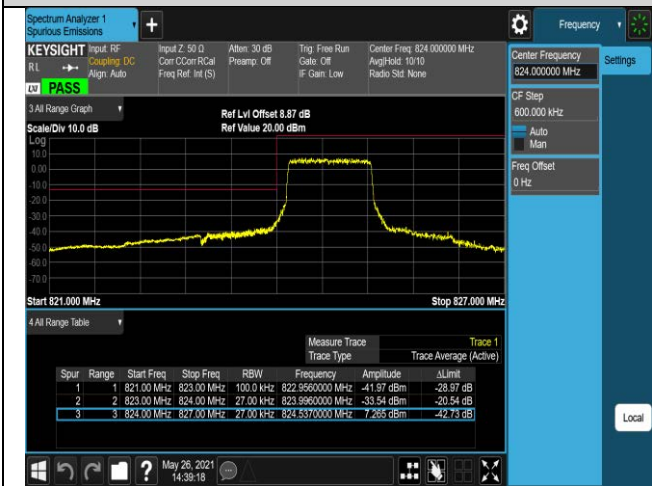

Band5-1.4MHz-QPSK-20407-6RB#0