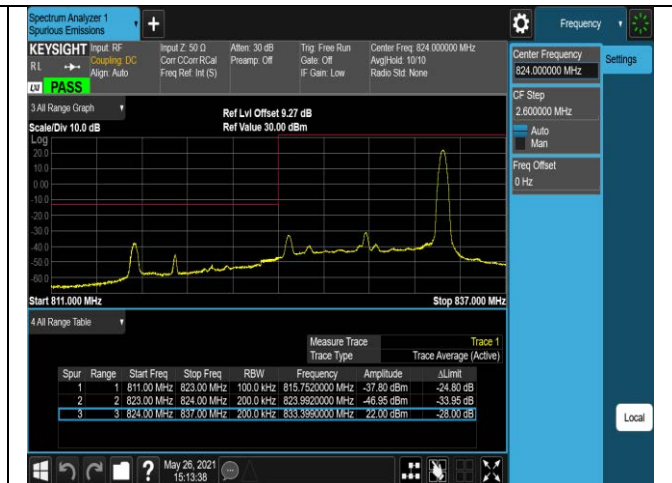

Band5-10MHz-QPSK-20600-50RB#0

Band5-10MHz-16QAM-20450-1RB#0

Band5-10MHz-16QAM-20450-1RB#49

Band5-10MHz-16QAM-20450-50RB#0

Band5-10MHz-16QAM-20600-1RB#0

Band5-10MHz-16QAM-20600-1RB#49

Band5-10MHz-16QAM-20600-50RB#0