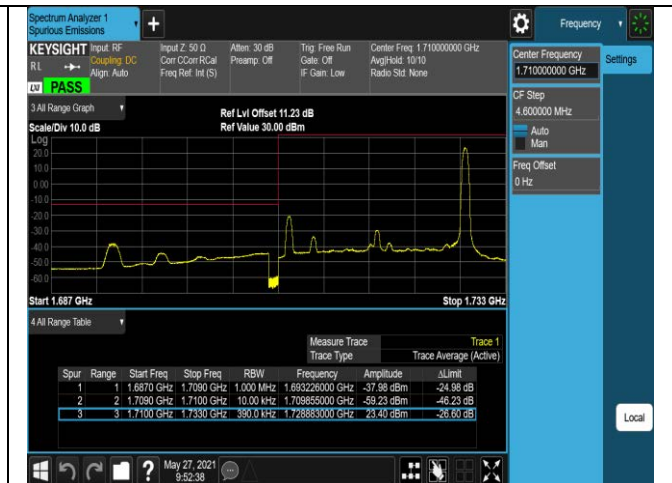

Band4-20MHz-16QAM-20050-100RB#0

Band4-20MHz-16QAM-20300-1RB#0

Band4-20MHz-16QAM-20300-1RB#99

Band4-20MHz-16QAM-20300-100RB#0

Band5-1.4MHz-QPSK-20407-1RB#0

Band5-1.4MHz-QPSK-20407-1RB#5

Band5-1.4MHz-QPSK-20407-6RB#0