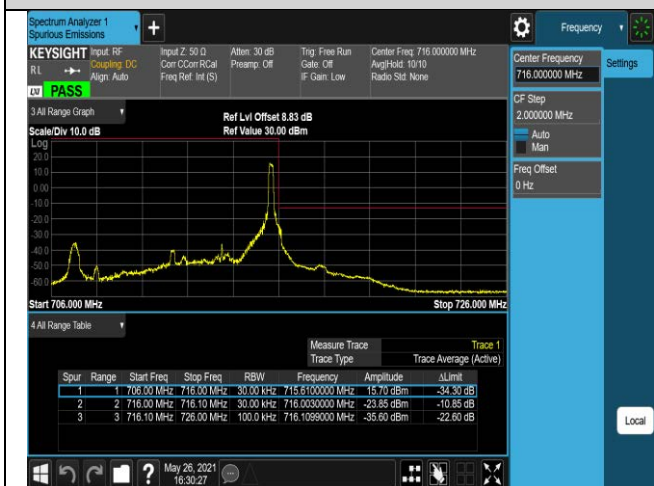

Band17-5MHz-16QAM-23755-1RB#24

Band17-5MHz-16QAM-23755-25RB#0

Band17-5MHz-16QAM-23825-1RB#0

Band17-5MHz-16QAM-23825-1RB#24

Band17-5MHz-16QAM-23825-25RB#0

Band17-10MHz-QPSK-23780-1RB#0

Band17-10MHz-QPSK-23780-1RB#49