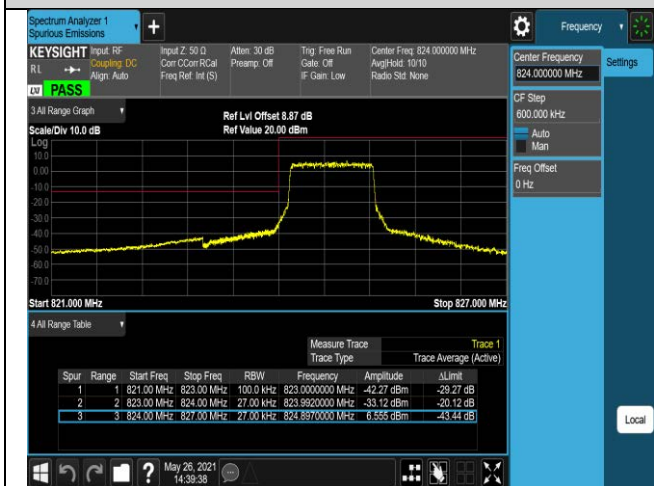

Band5-1.4MHz-QPSK-20643-1RB#0

Band5-1.4MHz-QPSK-20643-1RB#5

Band5-1.4MHz-QPSK-20643-6RB#0

Band5-1.4MHz-16QAM-20407-1RB#0

Band5-1.4MHz-16QAM-20407-1RB#5

Band5-1.4MHz-16QAM-20407-6RB#0

Band5-1.4MHz-16QAM-20643-1RB#0