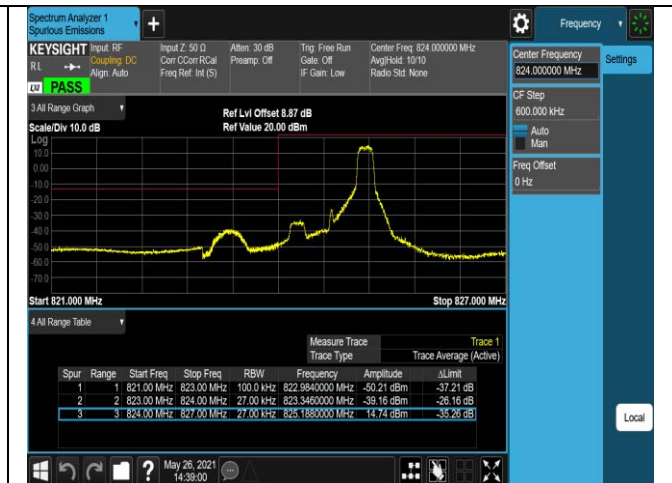

Band5-1.4MHz-QPSK-20643-1RB#0

Band5-1.4MHz-QPSK-20643-1RB#5

Band5-1.4MHz-QPSK-20643-6RB#0

Band5-1.4MHz-16QAM-20407-1RB#0

Band5-1.4MHz-16QAM-20407-1RB#5

Band5-1.4MHz-16QAM-20407-6RB#0

Band5-1.4MHz-16QAM-20643-1RB#0