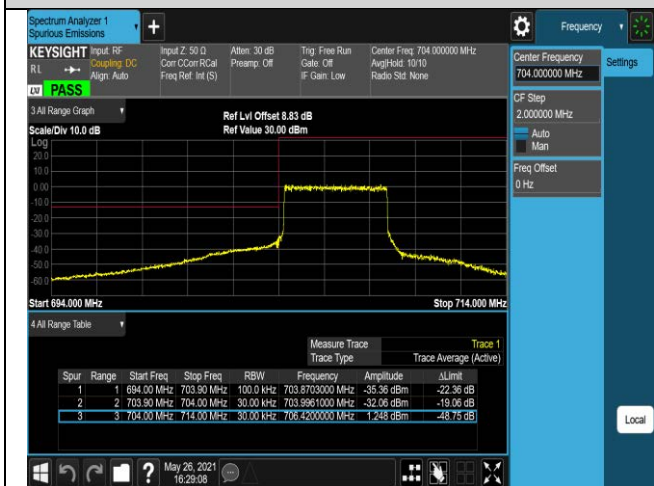

Band17-5MHz-16QAM-23755-25RB#0