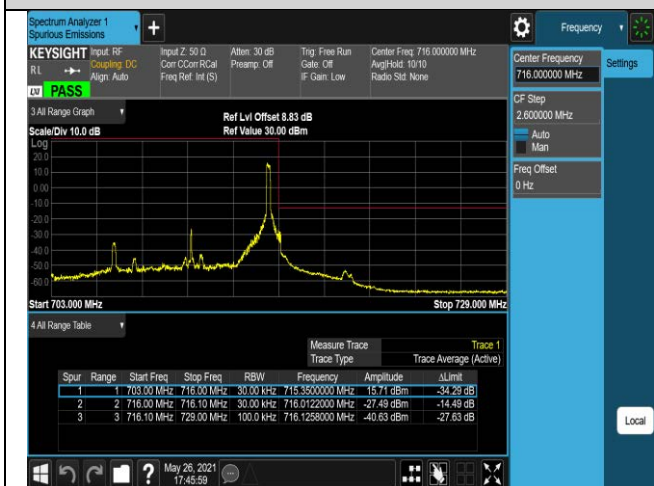

Band12-10MHz-QPSK-23130-1RB#49