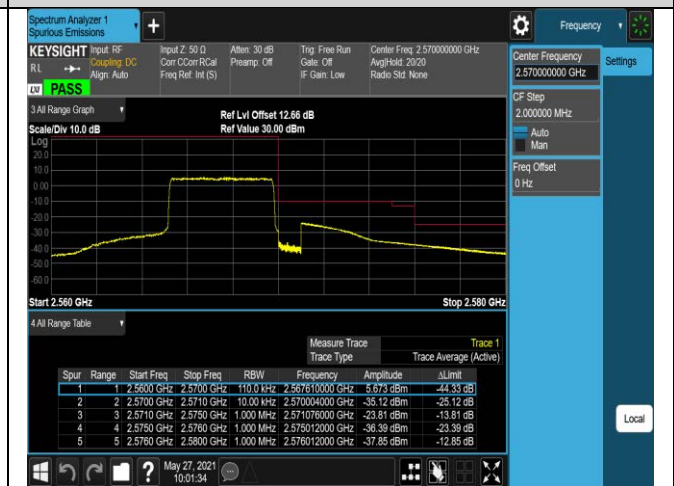

Band7-5MHz-QPSK-20775-1RB#0

Band7-5MHz-QPSK-20775-1RB#24

Band7-5MHz-16QAM-20775-25RB#0

Band7-5MHz-16QAM-21425-1RB#0

Band7-5MHz-16QAM-21425-1RB#24

Band7-5MHz-16QAM-21425-25RB#0

Band7-20MHz-QPSK-20850-1RB#0

Band7-20MHz-QPSK-20850-1RB#99