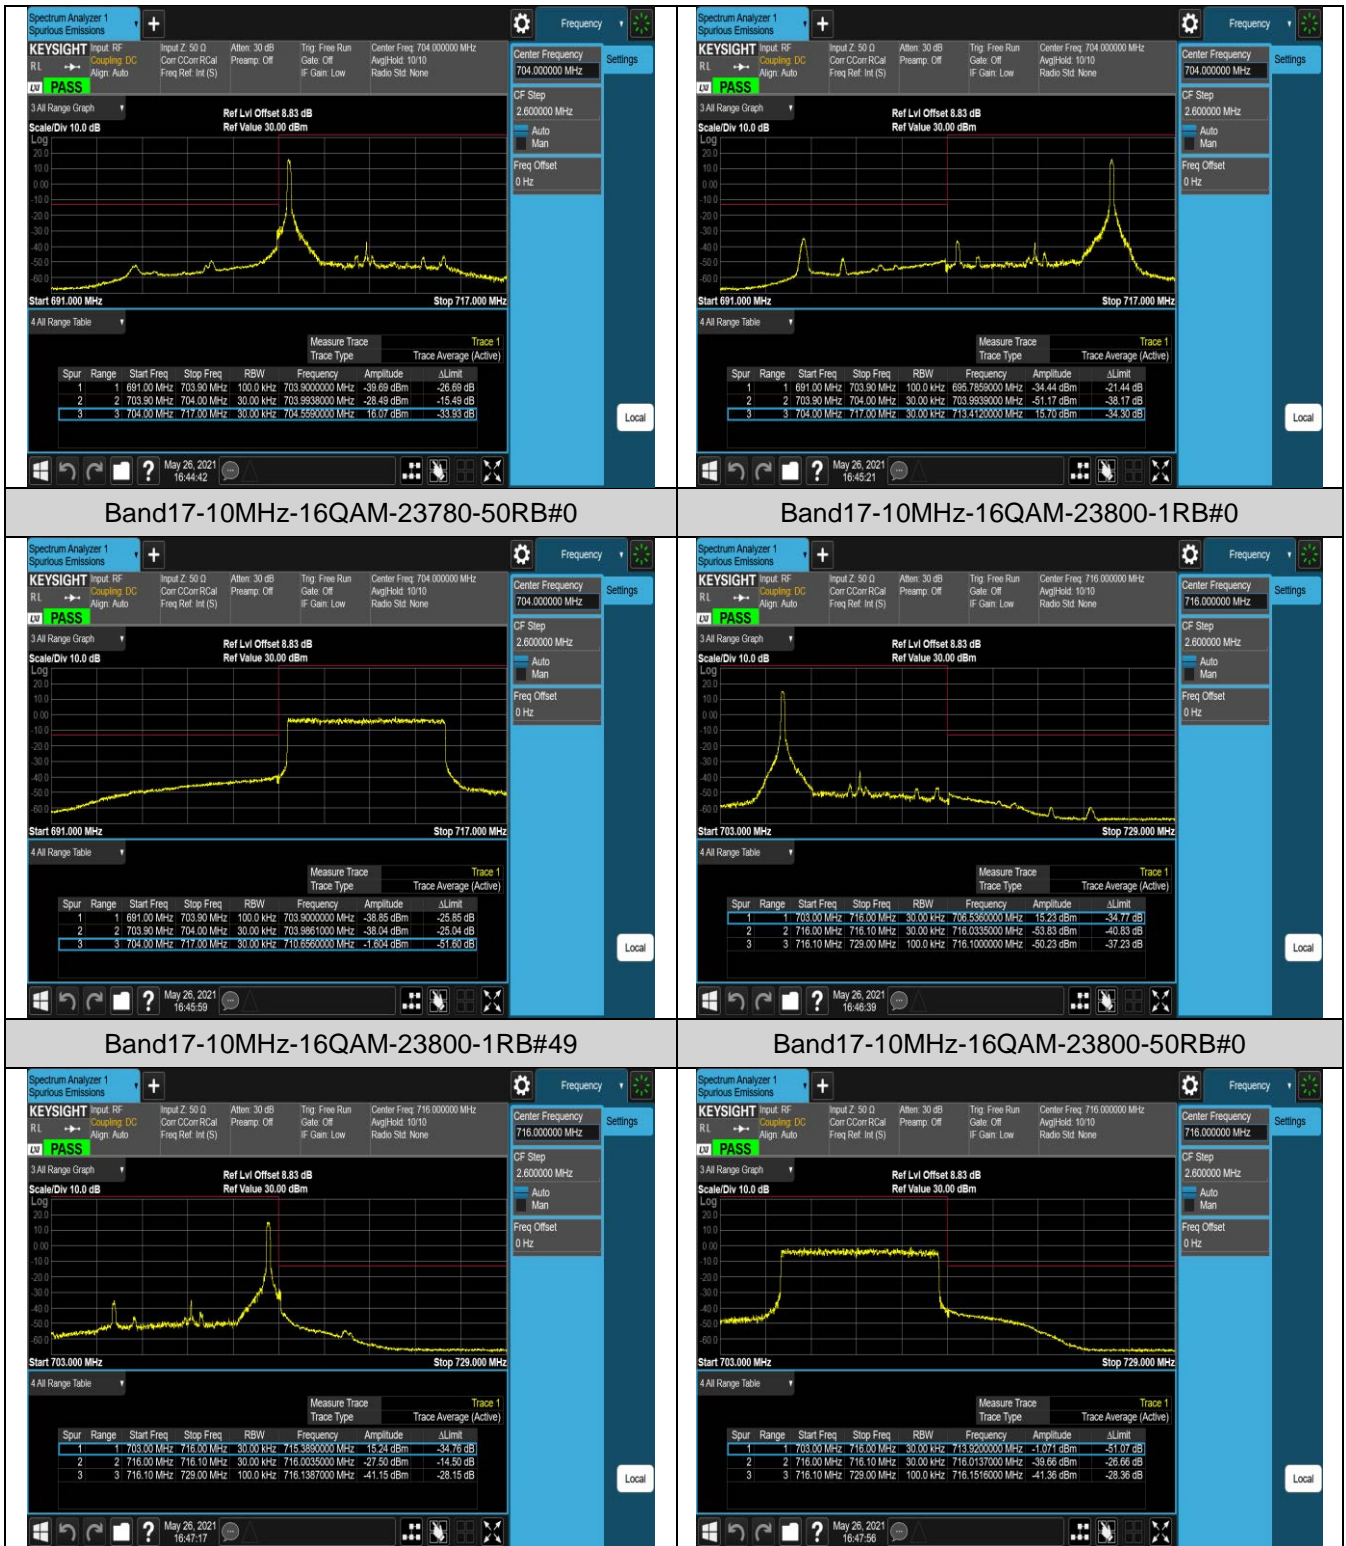

Band17-10MHz-QPSK-23780-50RB#0

Band17-10MHz-QPSK-23800-1RB#0

Band17-10MHz-QPSK-23800-1RB#49

Band17-10MHz-QPSK-23800-50RB#0

Band17-10MHz-16QAM-23780-1RB#0

Band17-10MHz-16QAM-23780-1RB#49

## Appendix E: Conducted Spurious Emission