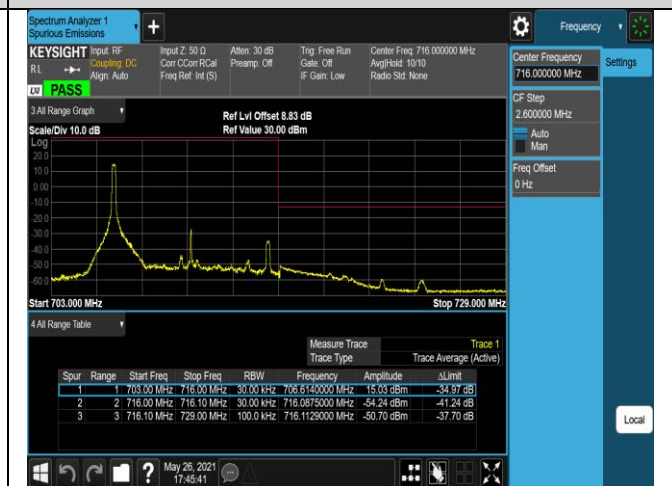

Band12-10MHz-QPSK-23130-50RB#0

Band12-10MHz-16QAM-23060-1RB#0

Band12-10MHz-16QAM-23060-1RB#49

Band12-10MHz-16QAM-23060-50RB#0

Band12-10MHz-16QAM-23130-1RB#0

Band12-10MHz-16QAM-23130-1RB#49

Band12-10MHz-16QAM-23130-50RB#0