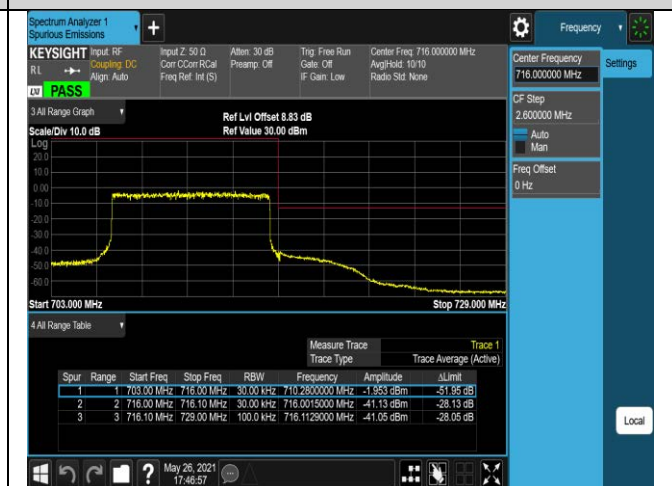

Band12-10MHz-16QAM-23130-50RB#0