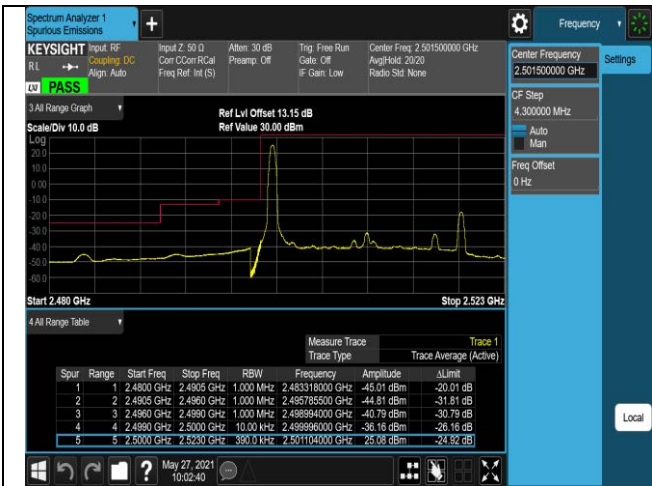

Band7-5MHz-QPSK-20775-1RB#0

Band7-5MHz-QPSK-20775-1RB#24

Band7-5MHz-16QAM-20775-25RB#0

Band7-5MHz-16QAM-21425-1RB#0

Band7-5MHz-16QAM-21425-1RB#24

Band7-5MHz-16QAM-21425-25RB#0

Band7-20MHz-QPSK-20850-1RB#0

Band7-20MHz-QPSK-20850-1RB#99