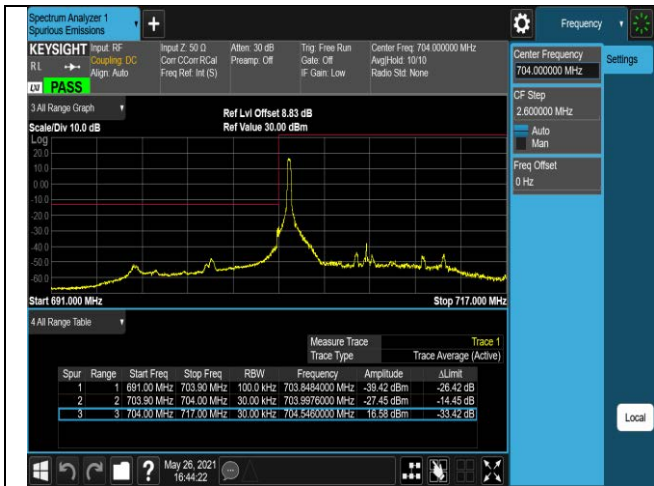

Band17-5MHz-16QAM-23755-1RB#24

Band17-5MHz-16QAM-23755-25RB#0

Band17-5MHz-16QAM-23825-1RB#0

Band17-5MHz-16QAM-23825-1RB#24

Band17-5MHz-16QAM-23825-25RB#0

Band17-10MHz-QPSK-23780-1RB#0

Band17-10MHz-QPSK-23780-1RB#49