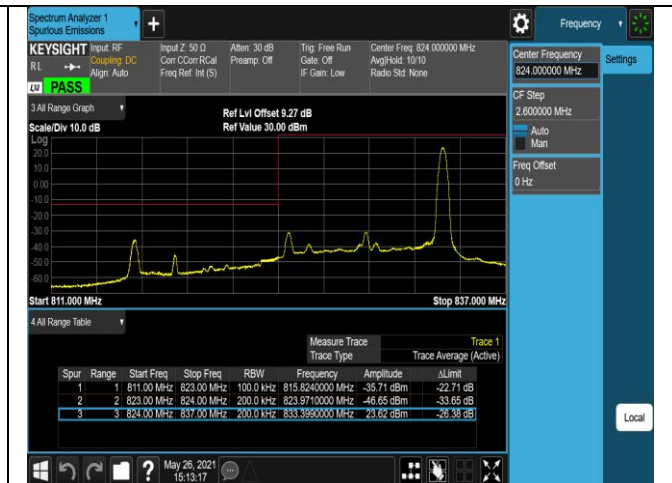

Band5-1.4MHz-16QAM-20643-1RB#5

Band5-1.4MHz-16QAM-20643-6RB#0

Band5-10MHz-QPSK-20450-1RB#0

Band5-10MHz-QPSK-20450-1RB#49

Band5-10MHz-QPSK-20450-50RB#0

Band5-10MHz-QPSK-20600-1RB#0

Band5-10MHz-QPSK-20600-1RB#49