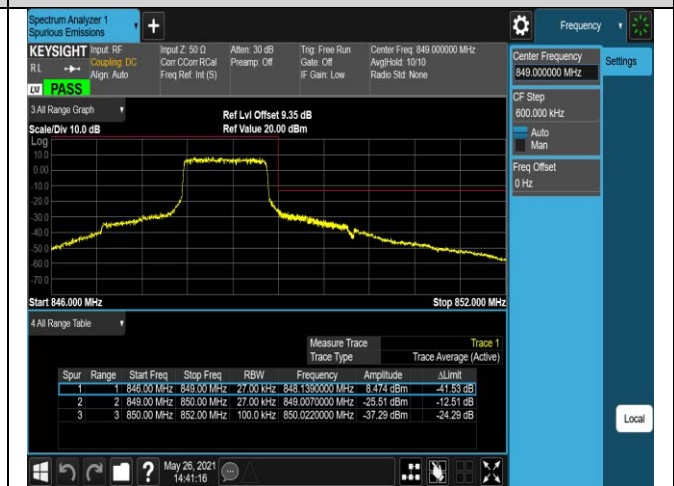

Band5-1.4MHz-QPSK-20643-1RB#0

Band5-1.4MHz-QPSK-20643-1RB#5

Band5-1.4MHz-QPSK-20643-6RB#0

Band5-1.4MHz-16QAM-20407-1RB#0

Band5-1.4MHz-16QAM-20407-1RB#5

Band5-1.4MHz-16QAM-20407-6RB#0

Band5-1.4MHz-16QAM-20643-1RB#0