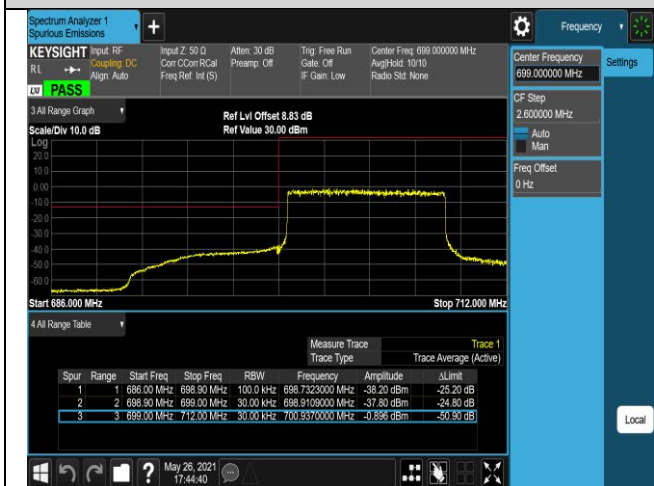

Band12-1.4MHz-16QAM-23173-1RB#5

Band12-1.4MHz-16QAM-23173-6RB#0

Band12-10MHz-QPSK-23060-1RB#0

Band12-10MHz-QPSK-23060-1RB#49

Band12-10MHz-QPSK-23060-50RB#0

Band12-10MHz-QPSK-23130-1RB#0

Band12-10MHz-QPSK-23130-1RB#49