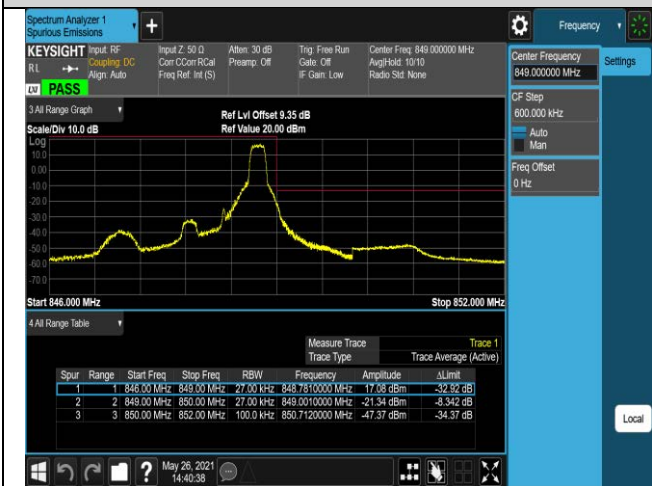

Band5-1.4MHz-QPSK-20643-1RB#5