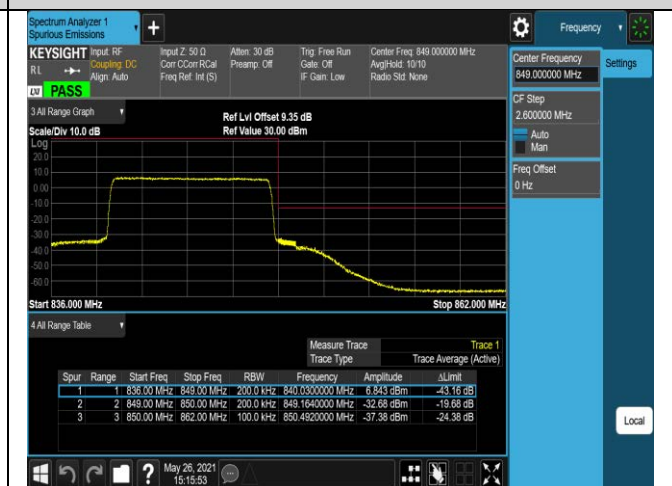

Band5-10MHz-QPSK-20600-50RB#0