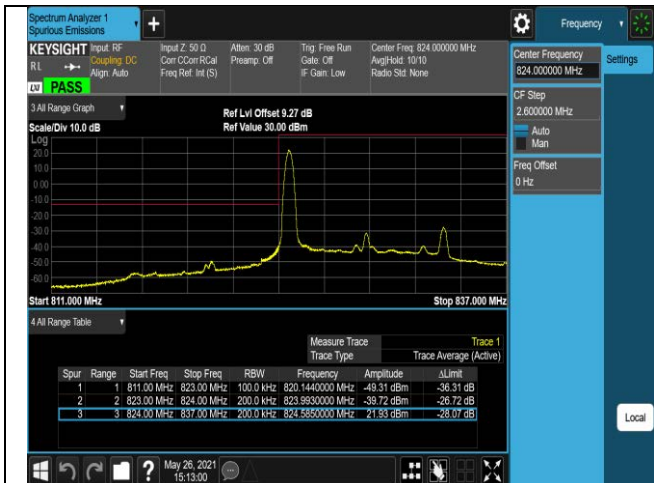

Band5-10MHz-16QAM-20450-1RB#0