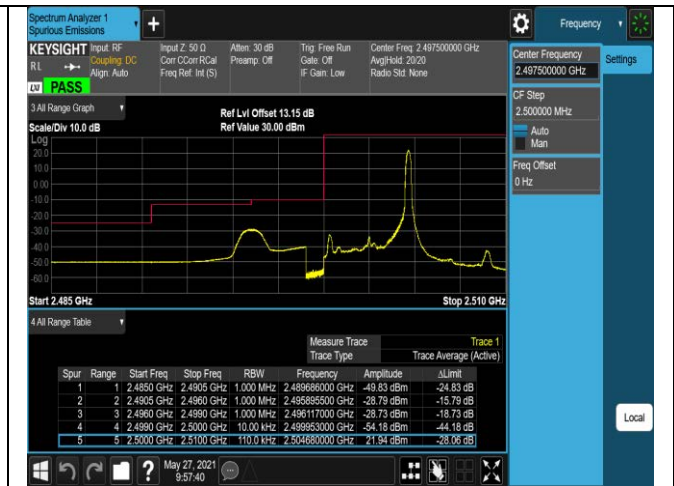

Band7-5MHz-QPSK-20775-1RB#0

Band7-5MHz-QPSK-20775-1RB#24

Band7-5MHz-16QAM-20775-25RB#0

Band7-5MHz-16QAM-21425-1RB#0

Band7-5MHz-16QAM-21425-1RB#24

Band7-5MHz-16QAM-21425-25RB#0

Band7-20MHz-QPSK-20850-1RB#0

Band7-20MHz-QPSK-20850-1RB#99