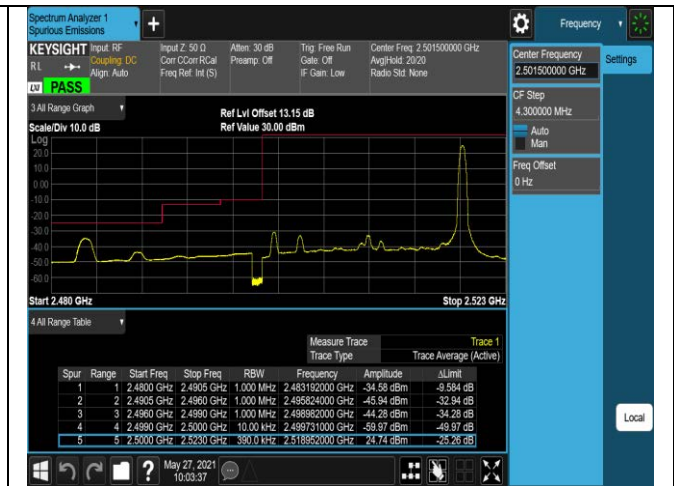

Band7-20MHz-QPSK-20850-1RB#99