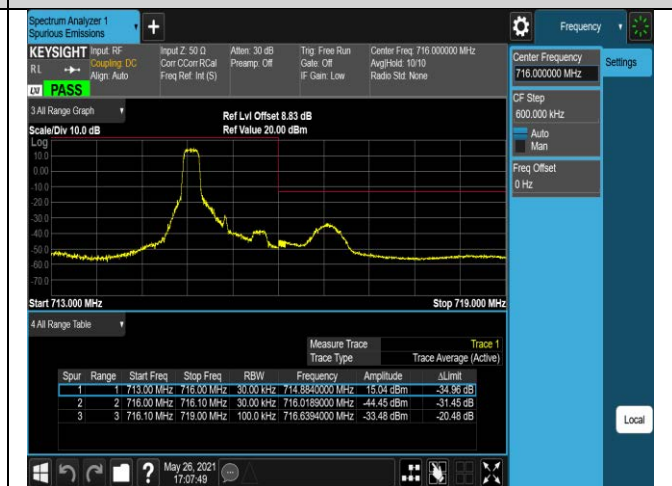

Band12-1.4MHz-16QAM-23173-1RB#0