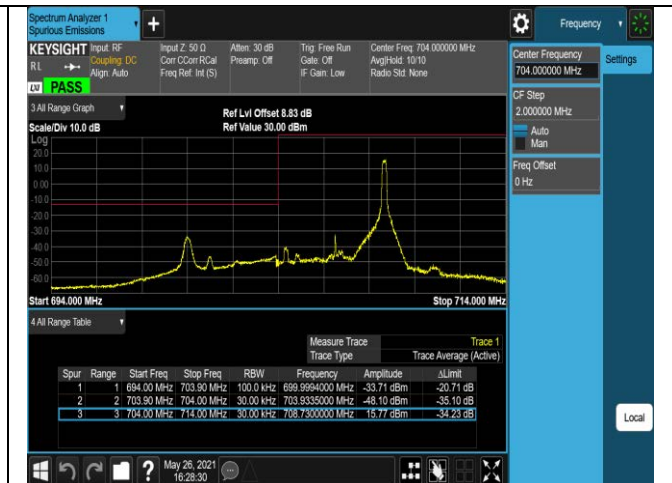

Band17-5MHz-16QAM-23755-1RB#24