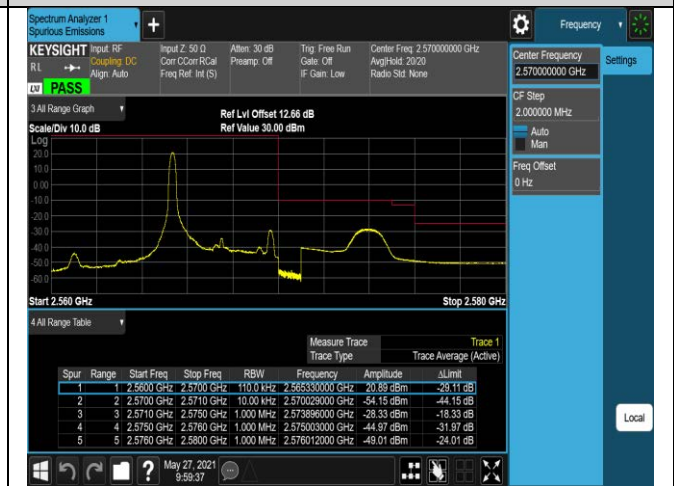

Band7-5MHz-QPSK-20775-1RB#0

Band7-5MHz-QPSK-20775-1RB#24

Band7-5MHz-16QAM-20775-25RB#0

Band7-5MHz-16QAM-21425-1RB#0

Band7-5MHz-16QAM-21425-1RB#24

Band7-5MHz-16QAM-21425-25RB#0

Band7-20MHz-QPSK-20850-1RB#0

Band7-20MHz-QPSK-20850-1RB#99