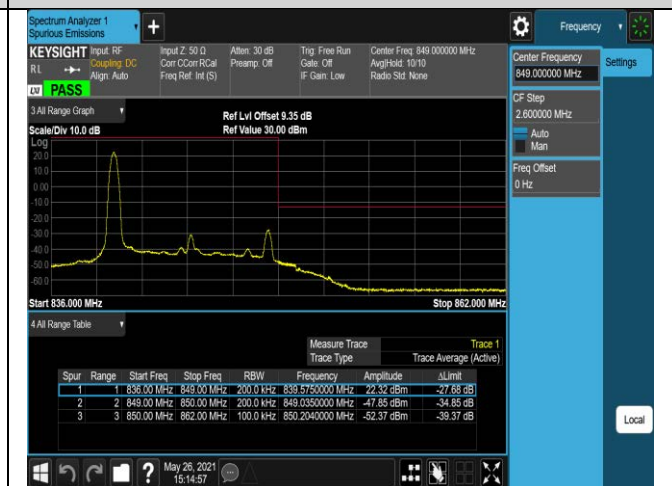

Band5-10MHz-QPSK-20600-50RB#0

Band5-10MHz-16QAM-20450-1RB#0

Band5-10MHz-16QAM-20450-1RB#49

Band5-10MHz-16QAM-20450-50RB#0

Band5-10MHz-16QAM-20600-1RB#0

Band5-10MHz-16QAM-20600-1RB#49

Band5-10MHz-16QAM-20600-50RB#0