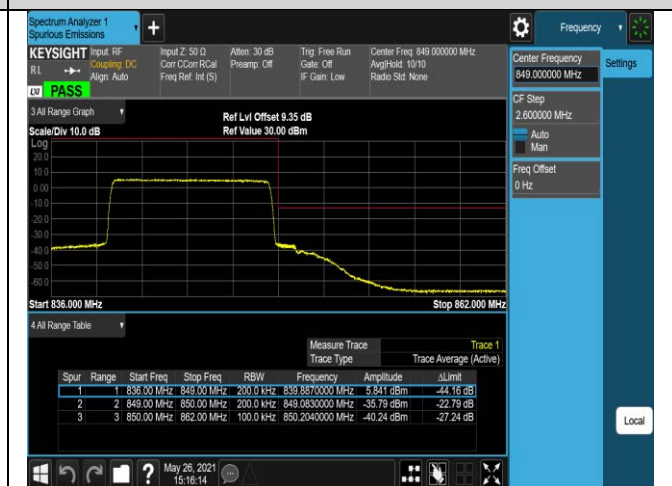

Band5-10MHz-16QAM-20600-50RB#0