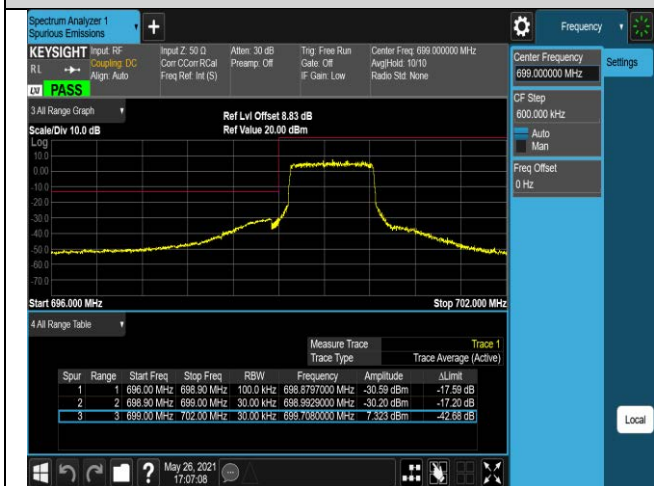

Band12-1.4MHz-QPSK-23173-1RB#0

Band12-1.4MHz-QPSK-23173-1RB#5

Band12-1.4MHz-QPSK-23173-6RB#0

Band12-1.4MHz-16QAM-23017-1RB#0

Band12-1.4MHz-16QAM-23017-1RB#5

Band12-1.4MHz-16QAM-23017-6RB#0

Band12-1.4MHz-16QAM-23173-1RB#0