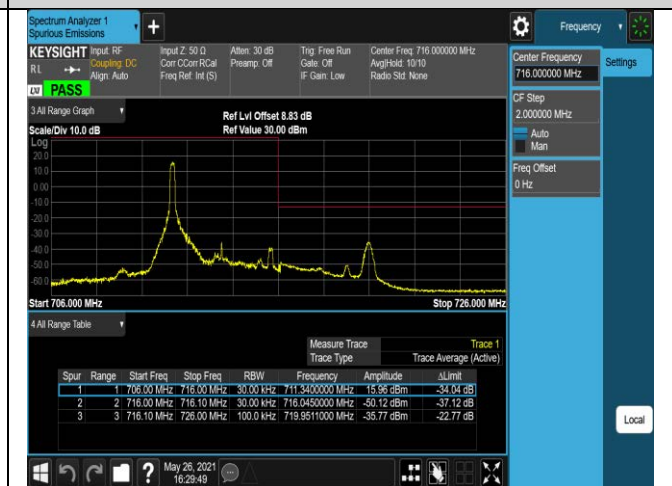

Band17-5MHz-16QAM-23755-1RB#24

Band17-5MHz-16QAM-23755-25RB#0

Band17-5MHz-16QAM-23825-1RB#0

Band17-5MHz-16QAM-23825-1RB#24

Band17-5MHz-16QAM-23825-25RB#0

Band17-10MHz-QPSK-23780-1RB#0

Band17-10MHz-QPSK-23780-1RB#49