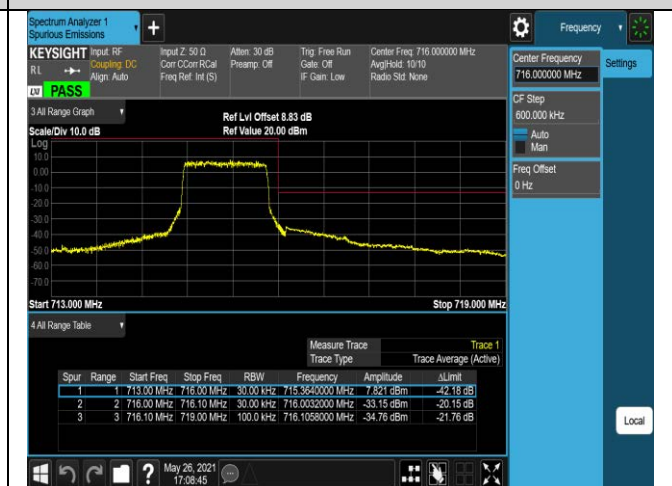

Band12-1.4MHz-QPSK-23173-1RB#0

Band12-1.4MHz-QPSK-23173-1RB#5

Band12-1.4MHz-QPSK-23173-6RB#0

Band12-1.4MHz-16QAM-23017-1RB#0

Band12-1.4MHz-16QAM-23017-1RB#5

Band12-1.4MHz-16QAM-23017-6RB#0

Band12-1.4MHz-16QAM-23173-1RB#0