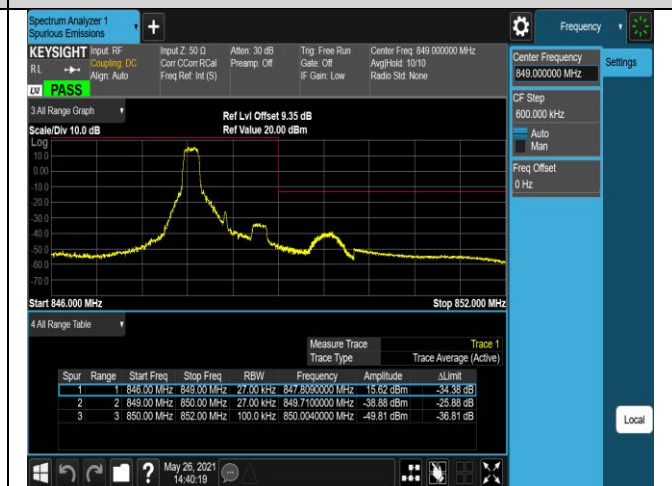

Band5-1.4MHz-16QAM-20643-1RB#0