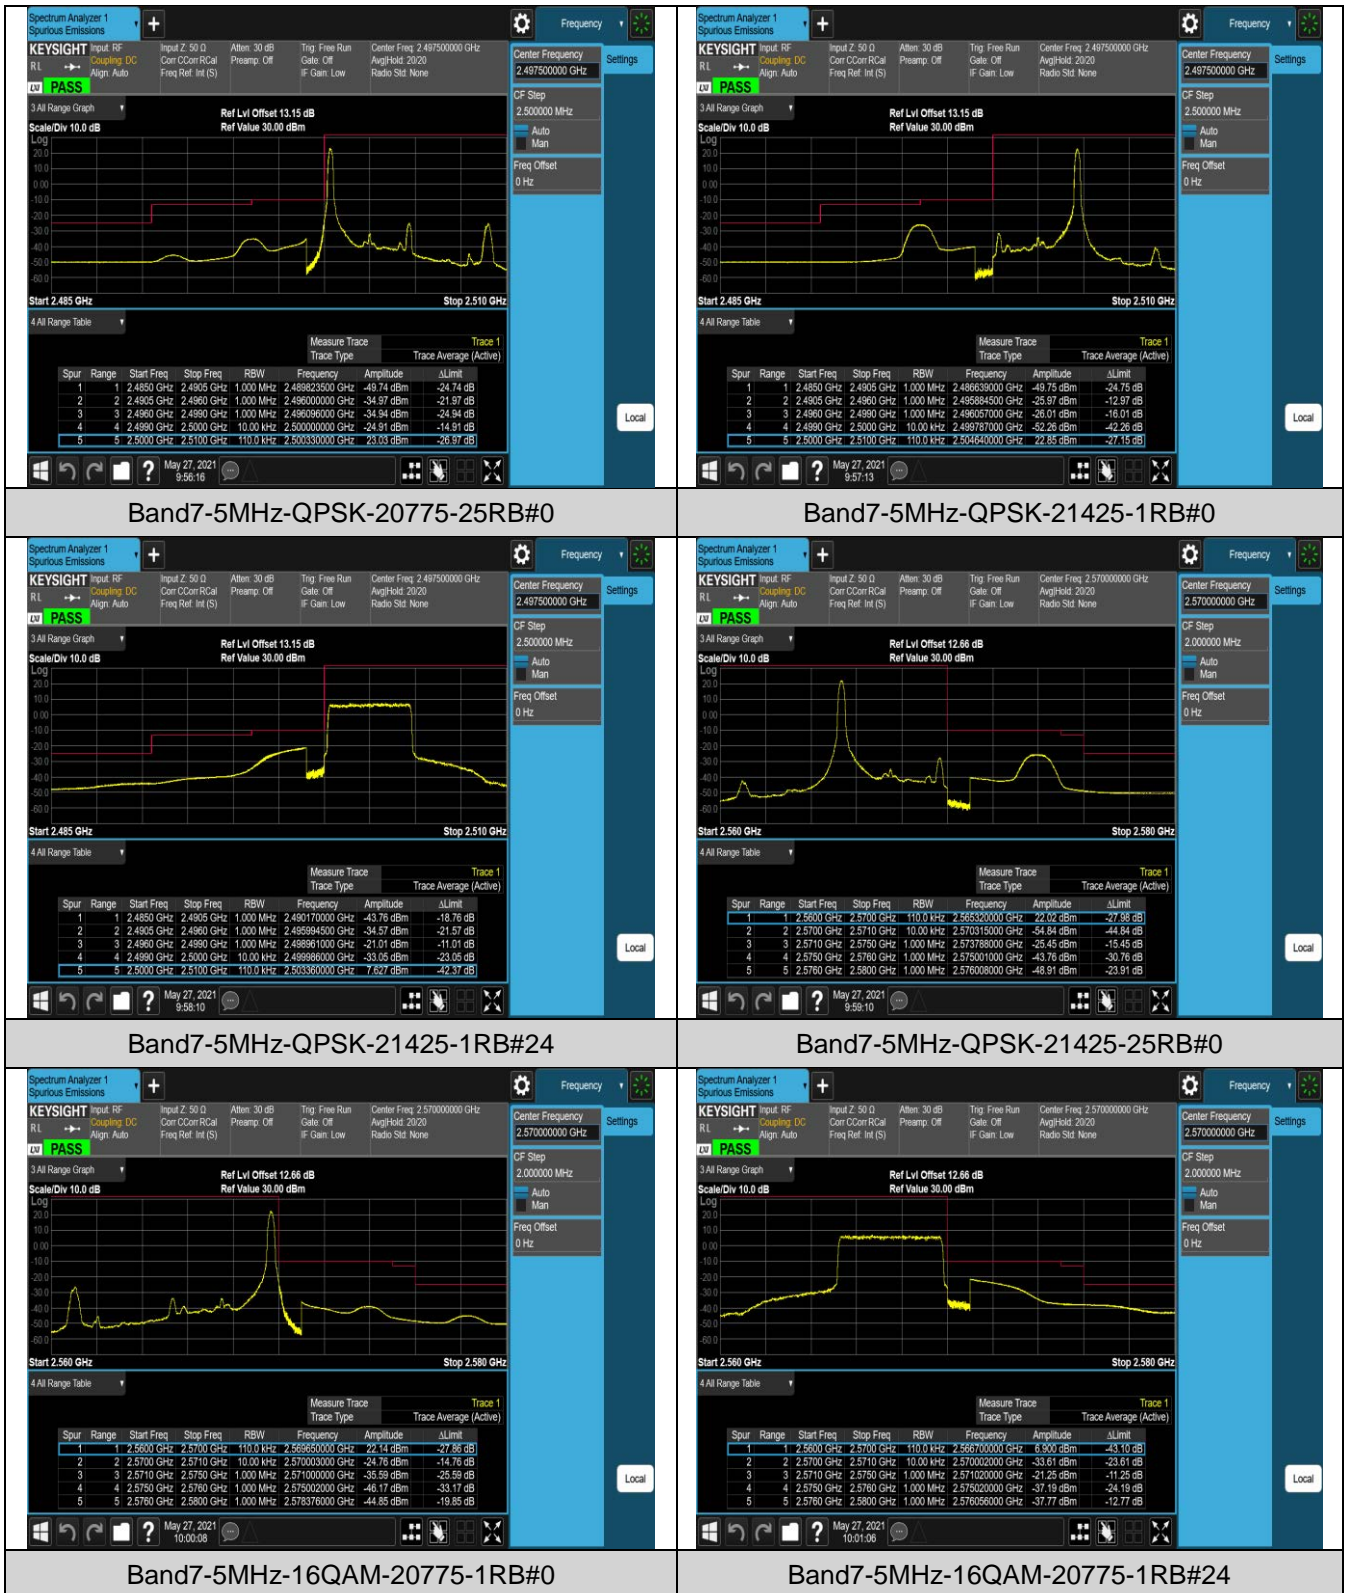

Band7-5MHz-QPSK-20775-1RB#0

Band7-5MHz-QPSK-20775-1RB#24