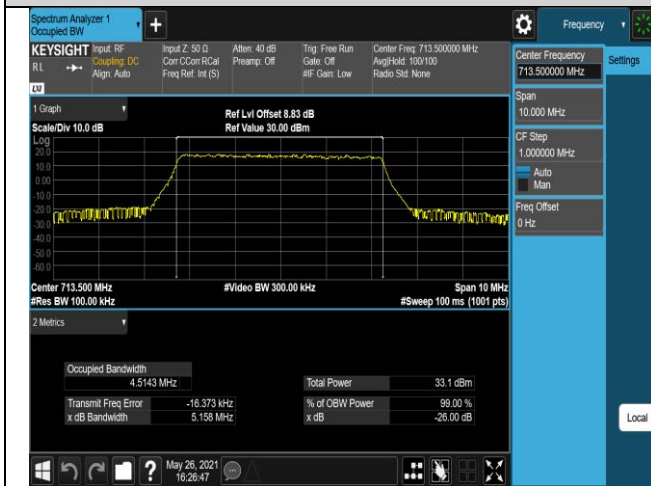

Band17-5MHz-QPSK-23825-25RB#0

Band17-5MHz-16QAM-23790-25RB#0