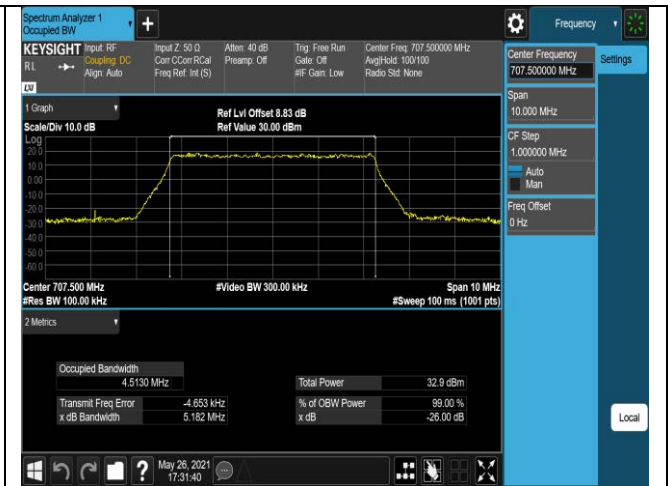

Band12-5MHz-QPSK-23095-25RB#0

Band12-5MHz-16QAM-23035-25RB#0