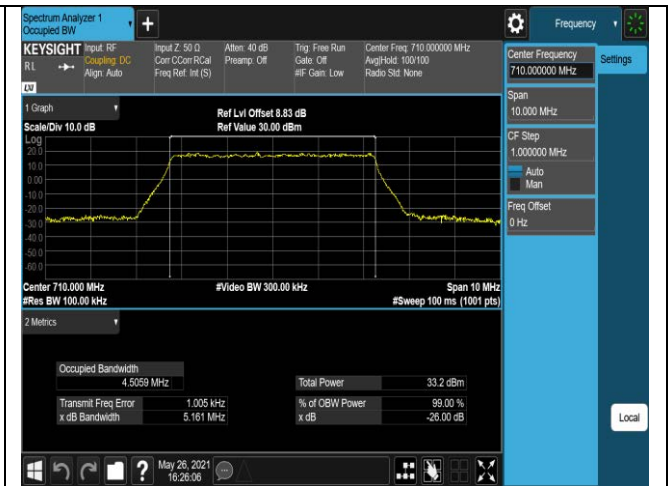

Band17-5MHz-QPSK-23790-25RB#0

Band17-5MHz-16QAM-23755-25RB#0