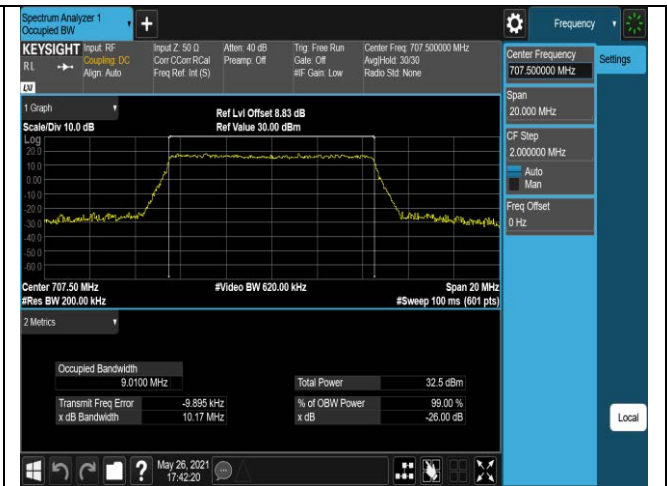

Band12-10MHz-QPSK-23095-50RB#0

Band12-10MHz-16QAM-23060-50RB#0