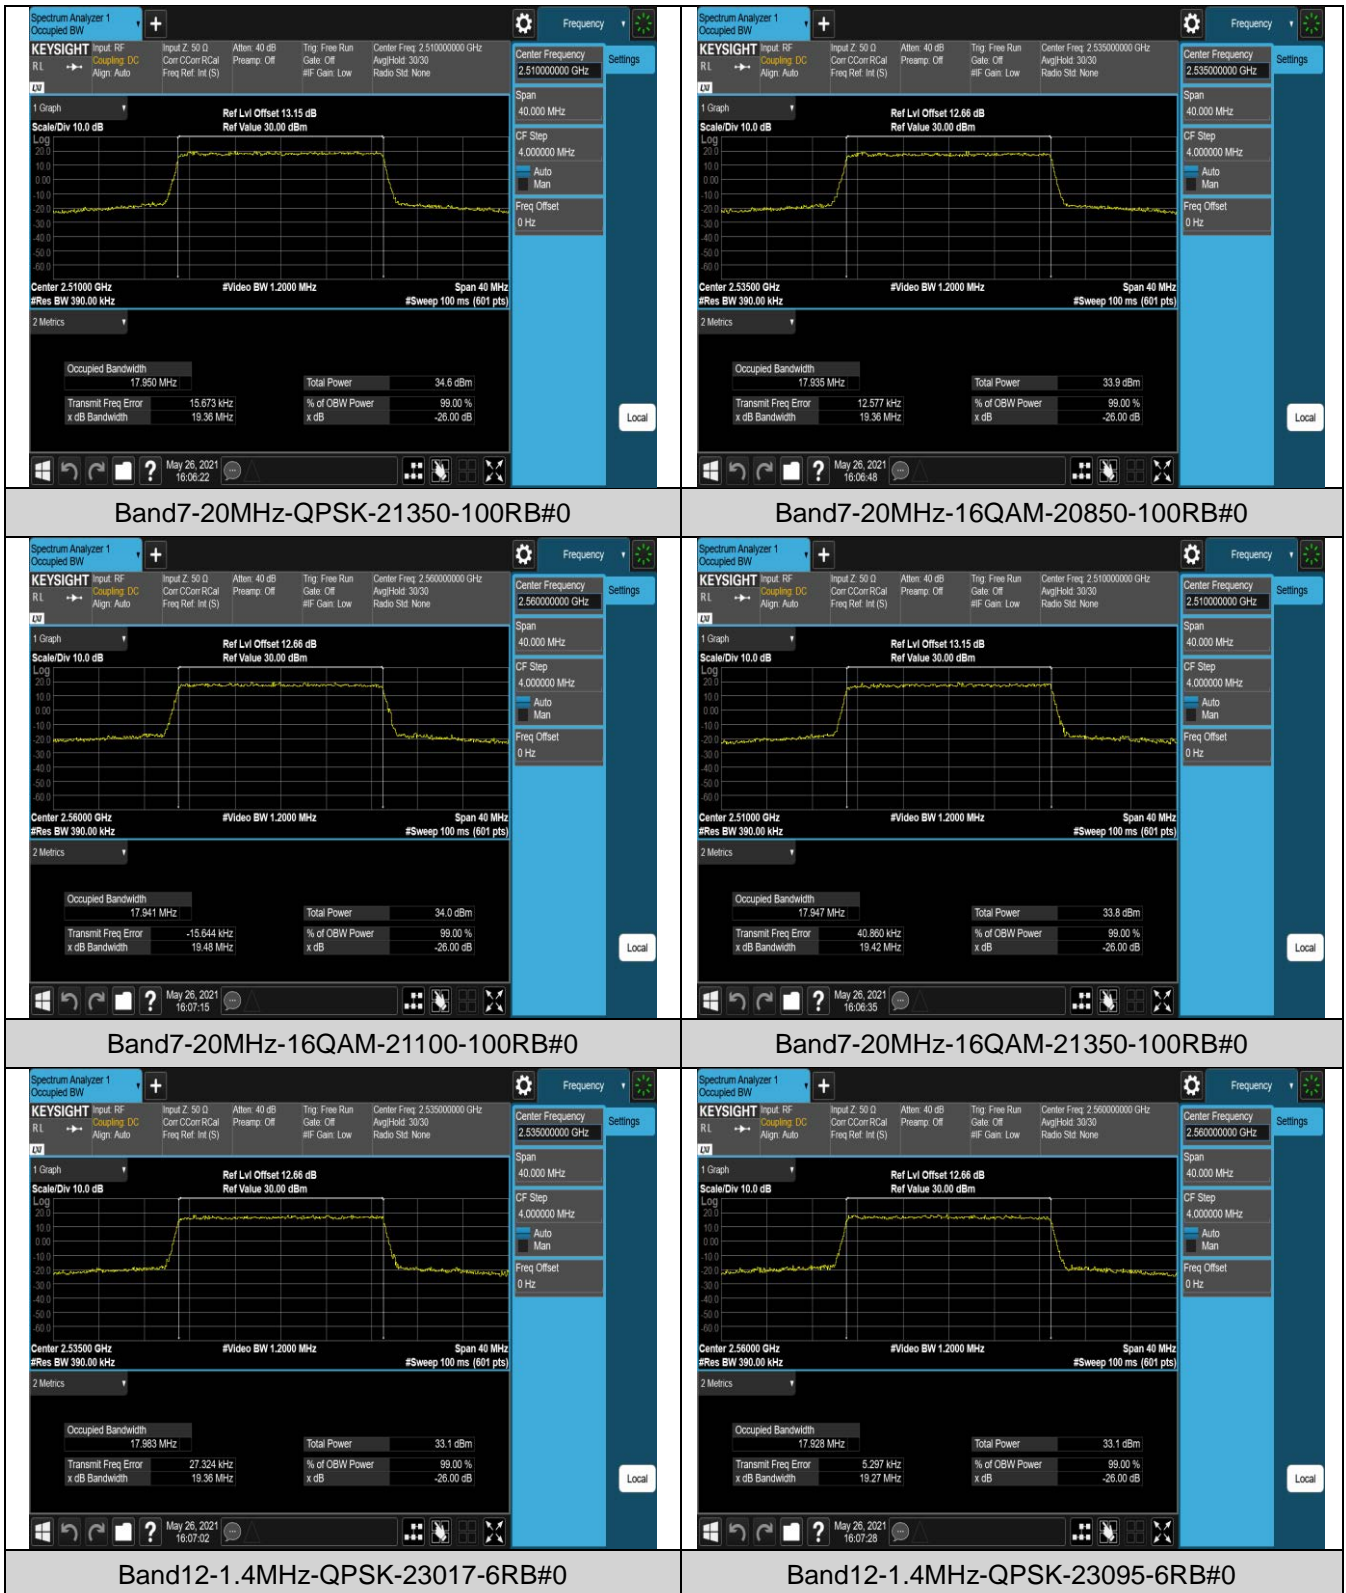

Band7-10MHz-16QAM-21100-50RB#0

Band7-10MHz-16QAM-21400-50RB#0

Band7-15MHz-QPSK-20825-75RB#0

Band7-15MHz-QPSK-21100-75RB#0

Band12-1.4MHz-QPSK-23173-6RB#0

Band12-1.4MHz-16QAM-23017-6RB#0

Band12-1.4MHz-16QAM-23095-6RB#0