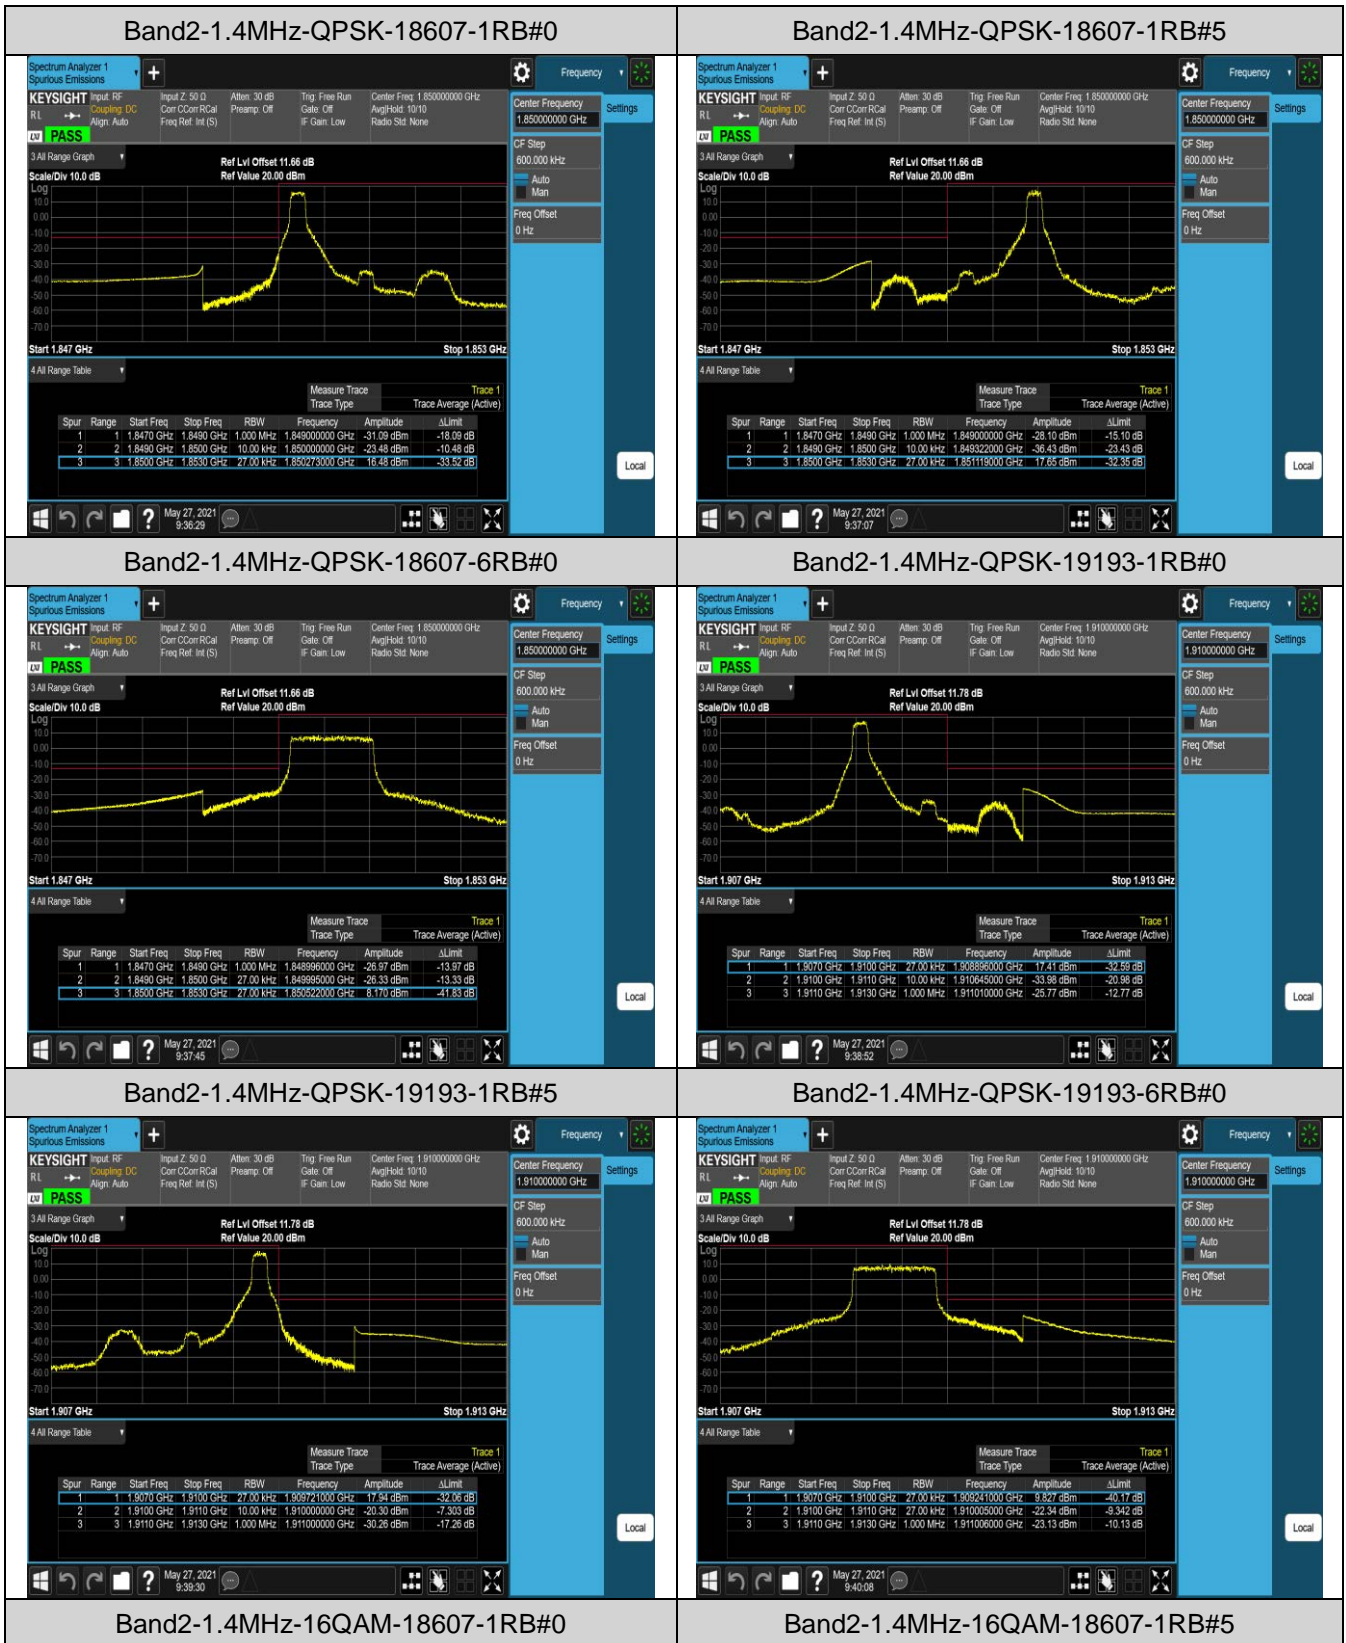

Test Graphs