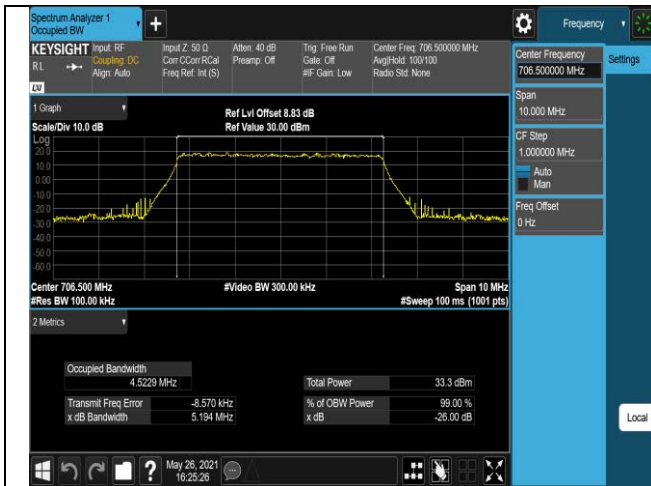

Band12-10MHz-QPSK-23095-50RB#0

Band12-10MHz-QPSK-23130-50RB#0

Band12-10MHz-16QAM-23060-50RB#0

Band12-10MHz-16QAM-23095-50RB#0

Band12-10MHz-16QAM-23130-50RB#0

Band17-5MHz-QPSK-23755-25RB#0

Band17-5MHz-QPSK-23790-25RB#0