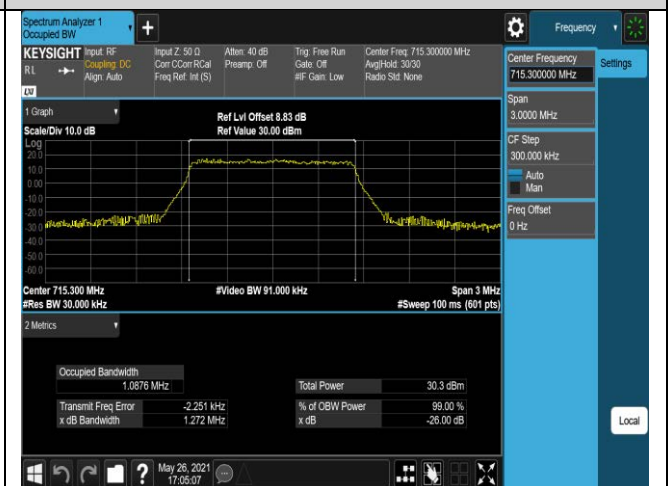

Band12-1.4MHz-16QAM-23173-6RB#0

Band12-3MHz-QPSK-23095-15RB#0