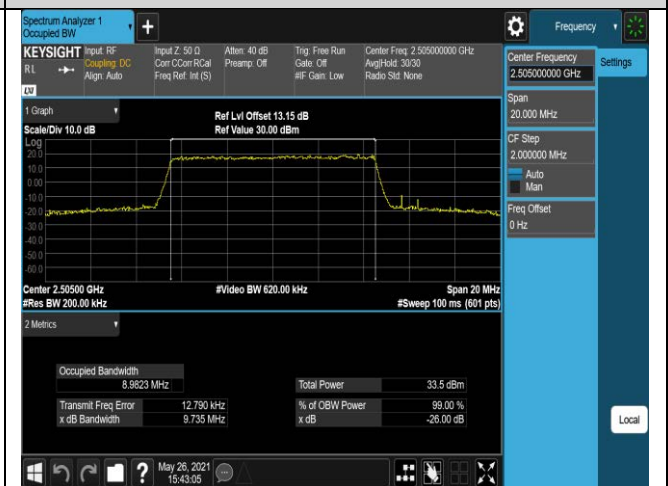

Band7-10MHz-16QAM-20800-50RB#0

Band7-10MHz-16QAM-21400-50RB#0