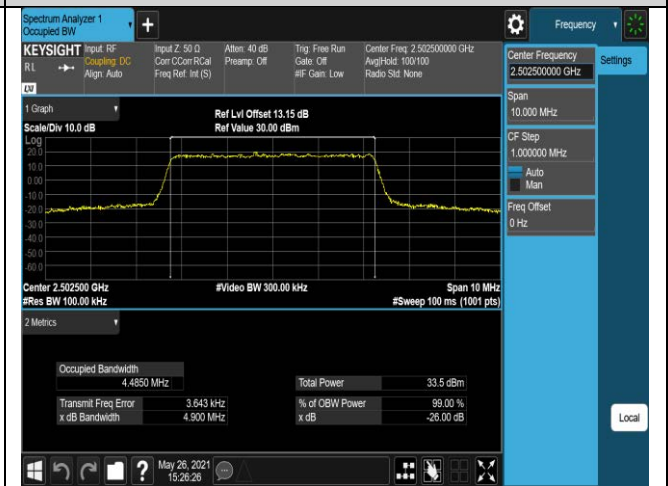

Band7-5MHz-16QAM-20775-25RB#0

Band7-5MHz-16QAM-21425-25RB#0