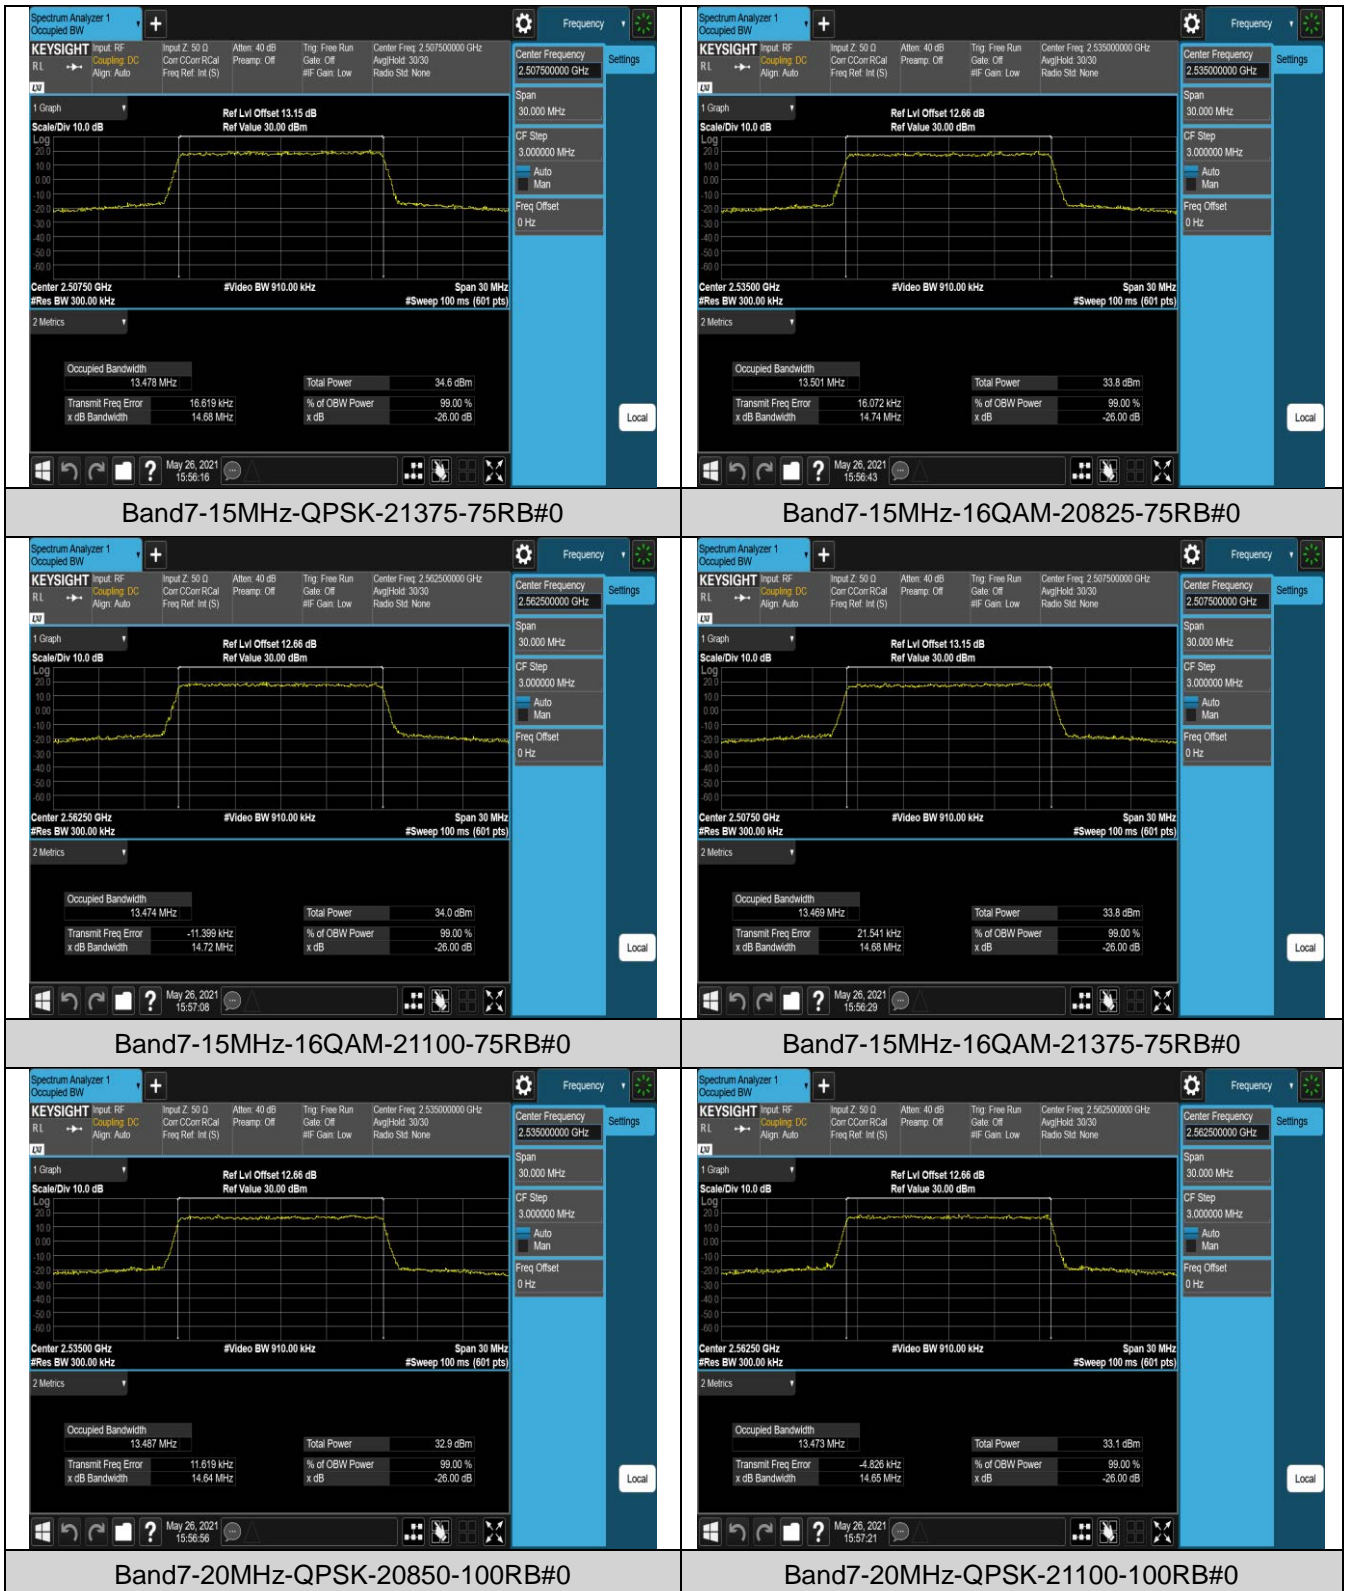

Band7-10MHz-16QAM-21100-50RB#0

Band7-10MHz-16QAM-21400-50RB#0

Band7-15MHz-QPSK-20825-75RB#0

Band7-15MHz-QPSK-21100-75RB#0

Band12-1.4MHz-QPSK-23173-6RB#0

Band12-1.4MHz-16QAM-23017-6RB#0

Band12-1.4MHz-16QAM-23095-6RB#0