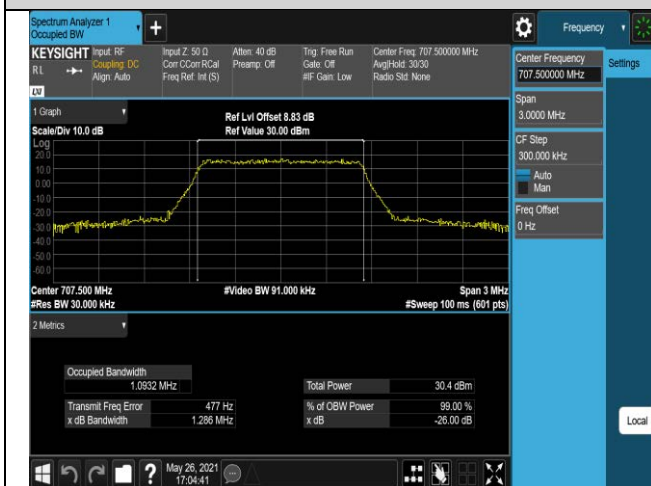

Band12-1.4MHz-16QAM-23095-6RB#0

Band12-3MHz-QPSK-23025-15RB#0