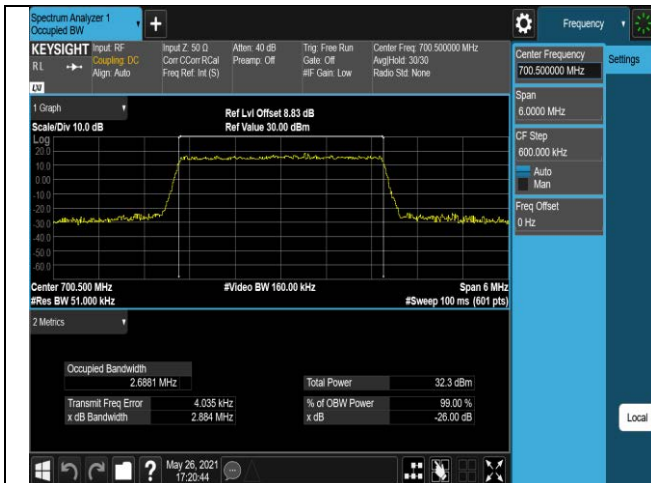

Band12-3MHz-QPSK-23025-15RB#0

Band12-3MHz-QPSK-23165-15RB#0