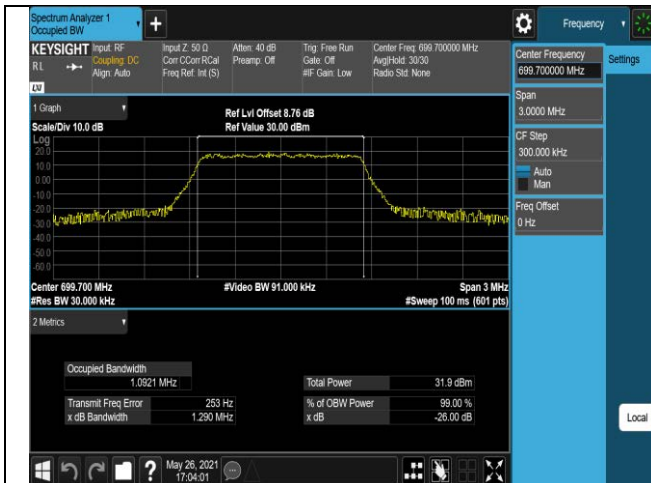

Band7-10MHz-16QAM-21100-50RB#0

Band7-10MHz-16QAM-21400-50RB#0

Band7-15MHz-QPSK-20825-75RB#0

Band7-15MHz-QPSK-21100-75RB#0

Band12-1.4MHz-QPSK-23173-6RB#0

Band12-1.4MHz-16QAM-23017-6RB#0

Band12-1.4MHz-16QAM-23095-6RB#0