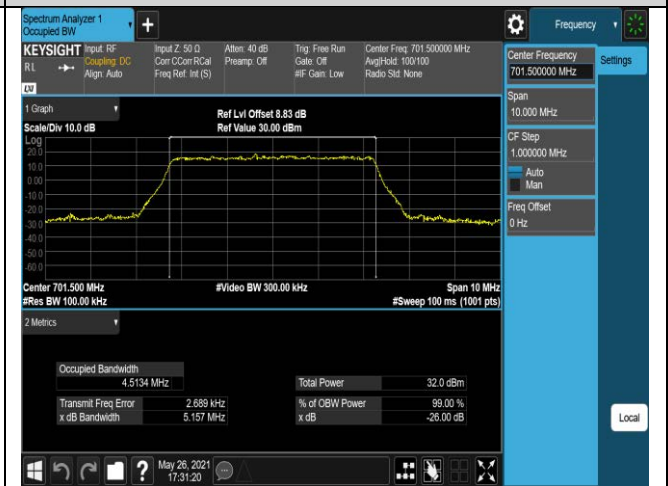

Band12-5MHz-QPSK-23035-25RB#0

Band12-5MHz-QPSK-23095-25RB#0

Band12-5MHz-QPSK-23155-25RB#0

Band12-5MHz-16QAM-23035-25RB#0

Band12-5MHz-16QAM-23095-25RB#0

Band12-5MHz-16QAM-23155-25RB#0

Band12-10MHz-QPSK-23060-50RB#0