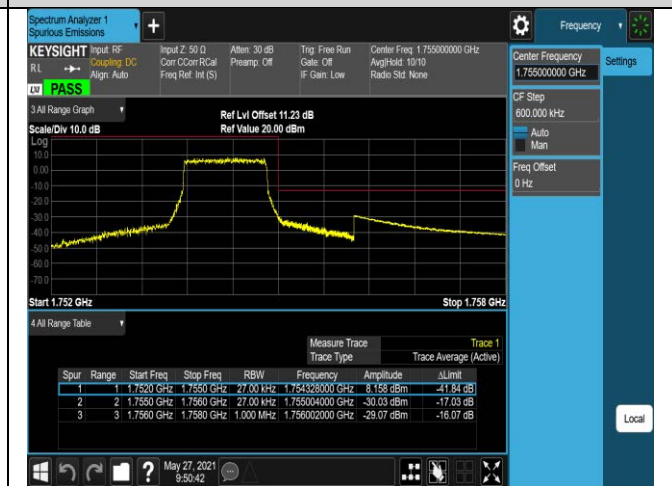

Band4-1.4MHz-16QAM-20393-6RB#0

Band4-20MHz-QPSK-20050-1RB#99