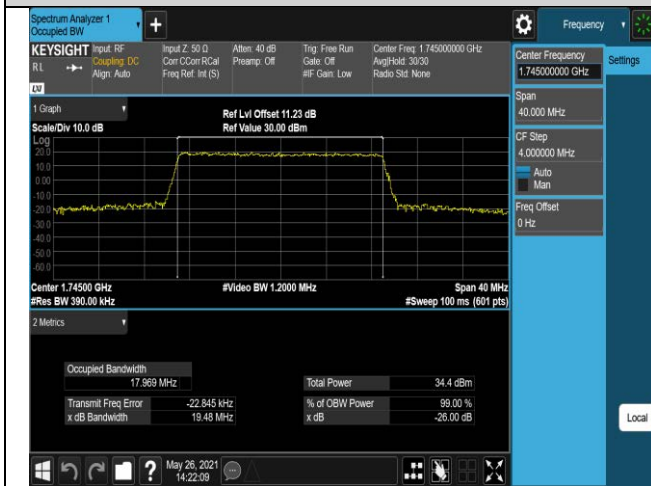

Band4-20MHz-QPSK-20300-100RB#0

Band4-20MHz-16QAM-20175-100RB#0