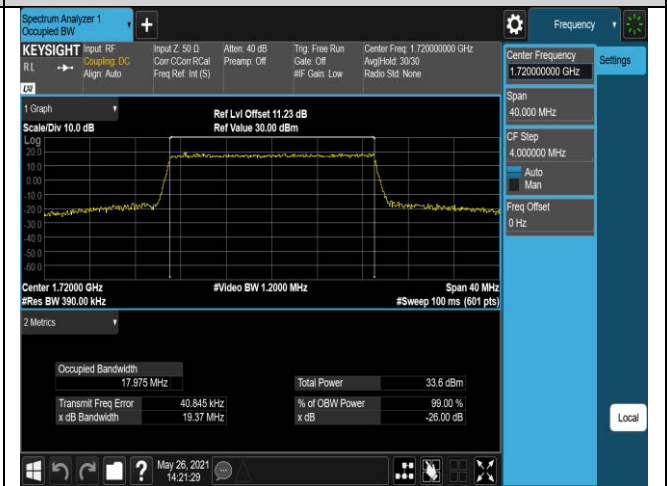

Band4-20MHz-16QAM-20050-100RB#0

Band4-20MHz-16QAM-20300-100RB#0