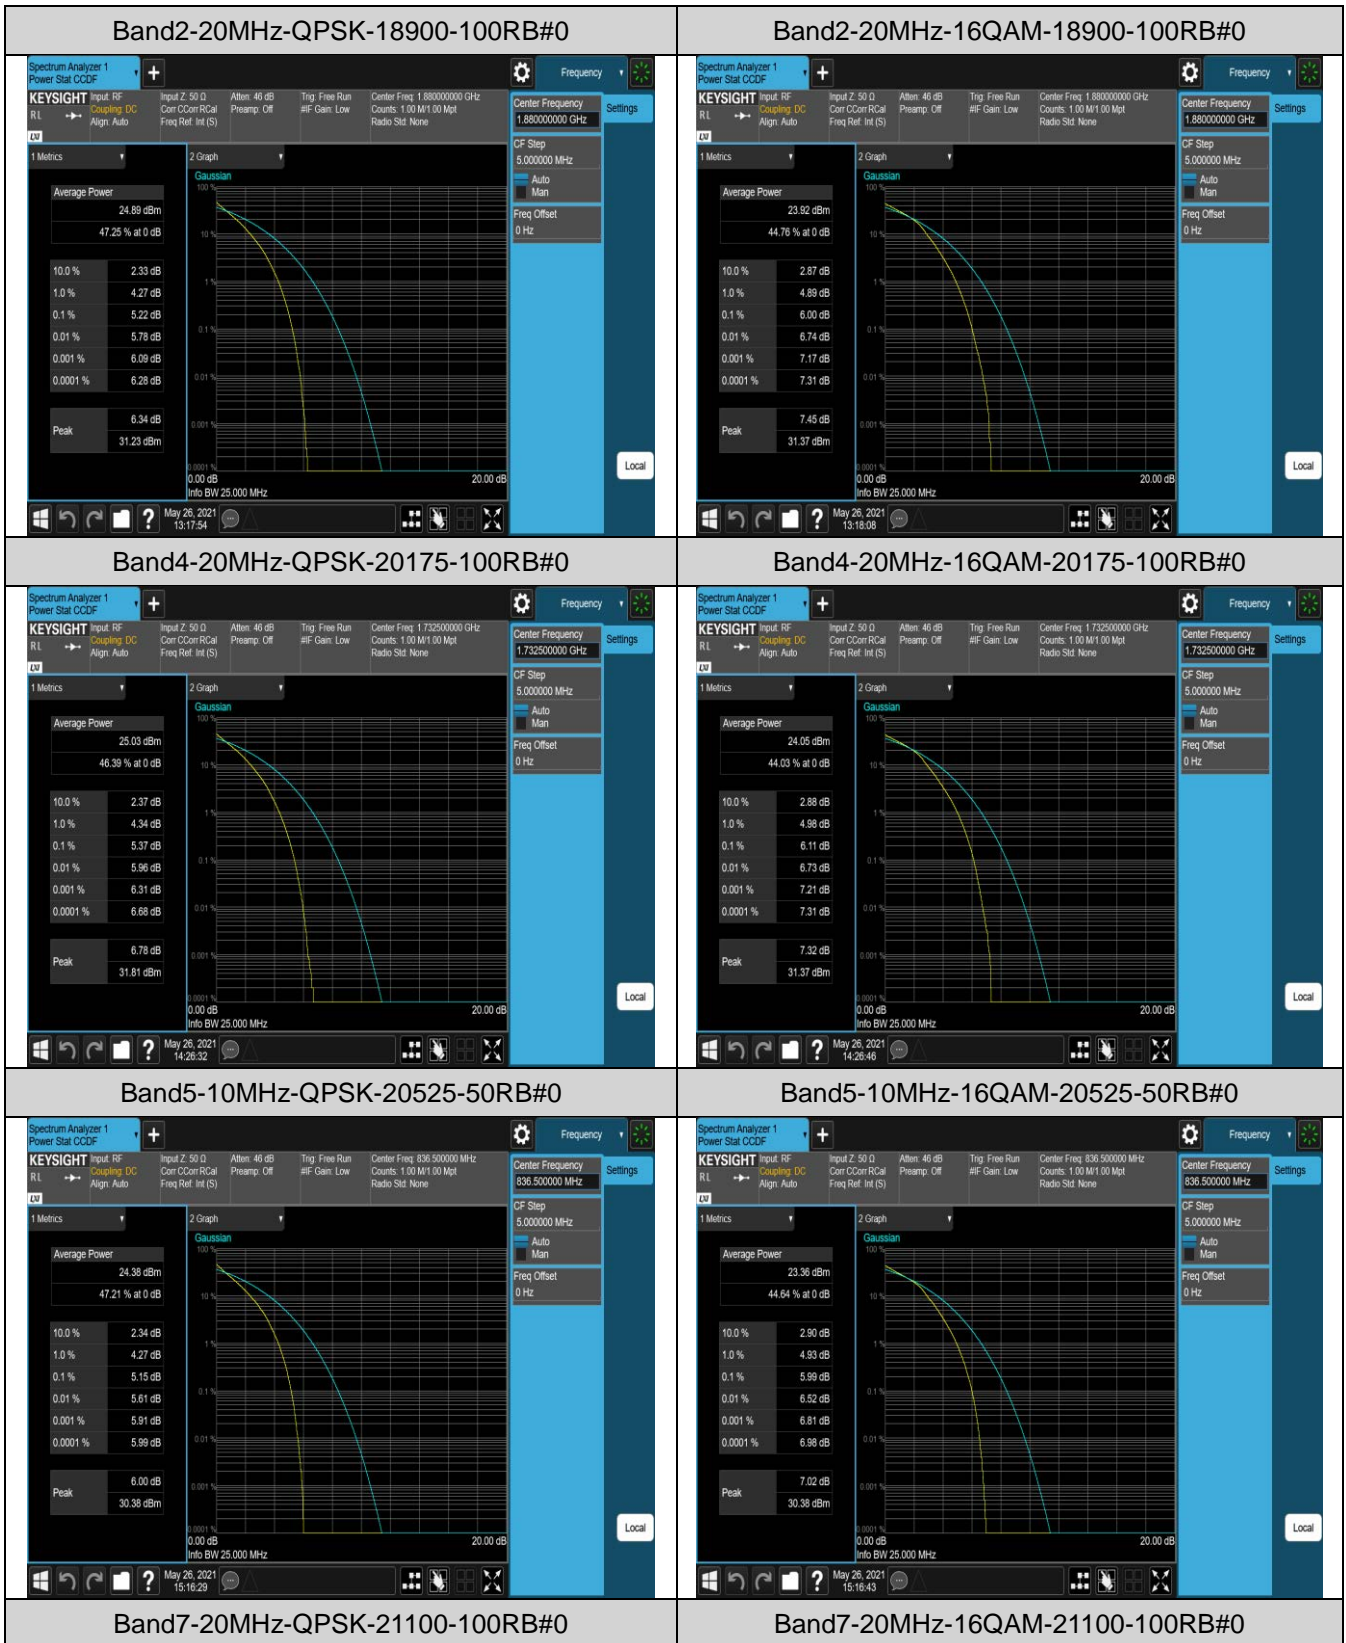

Test Graphs