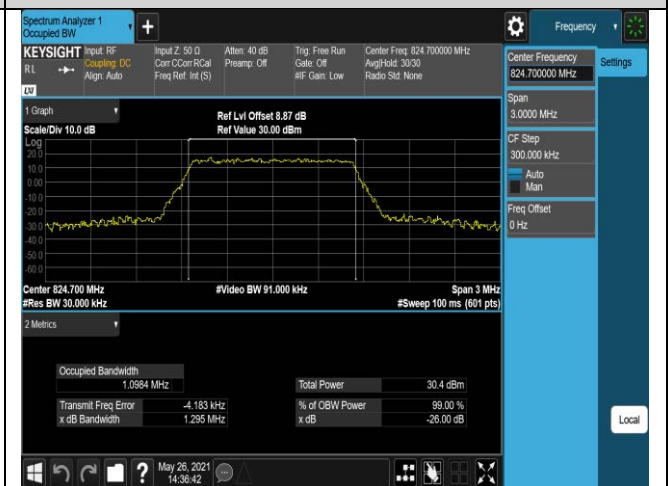

Band5-1.4MHz-16QAM-20407-6RB#0

Band5-1.4MHz-16QAM-20643-6RB#0