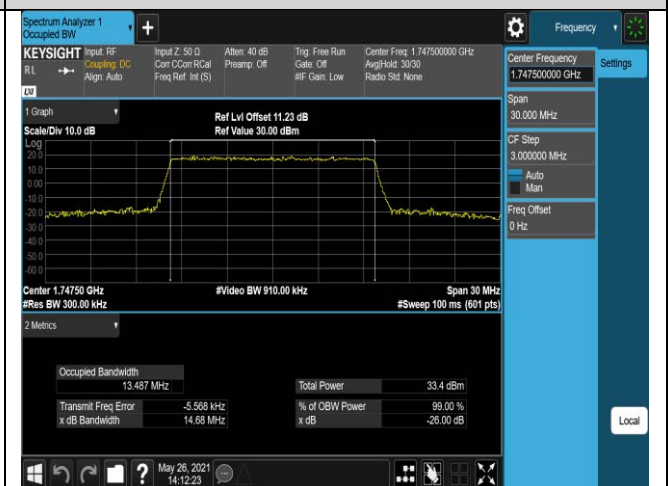

Band4-15MHz-QPSK-20175-75RB#0

Band4-15MHz-QPSK-20325-75RB#0

Band4-15MHz-16QAM-20025-75RB#0

Band4-15MHz-16QAM-20175-75RB#0

Band4-15MHz-16QAM-20325-75RB#0

Band4-20MHz-QPSK-20050-100RB#0

Band4-20MHz-QPSK-20175-100RB#0