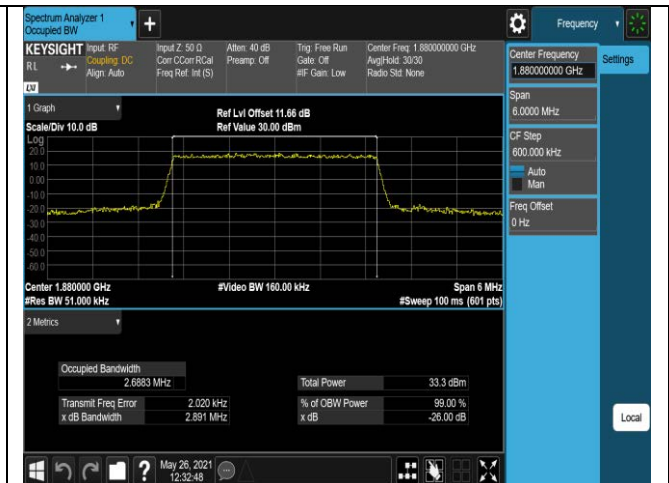

Band2-3MHz-16QAM-18615-15RB#0