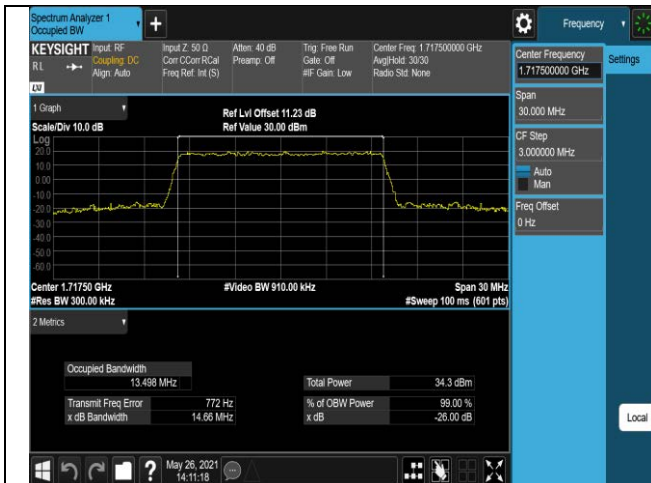

Band4-15MHz-QPSK-20025-75RB#0

Band4-15MHz-QPSK-20325-75RB#0