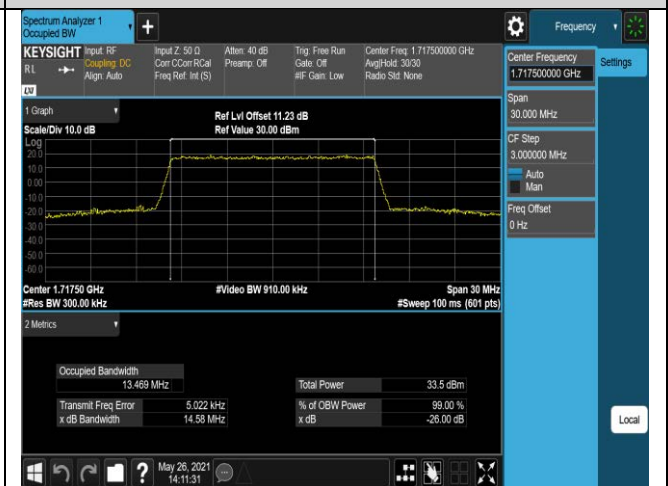

Band4-15MHz-QPSK-20175-75RB#0

Band4-15MHz-QPSK-20325-75RB#0

Band4-15MHz-16QAM-20025-75RB#0

Band4-15MHz-16QAM-20175-75RB#0

Band4-15MHz-16QAM-20325-75RB#0

Band4-20MHz-QPSK-20050-100RB#0

Band4-20MHz-QPSK-20175-100RB#0