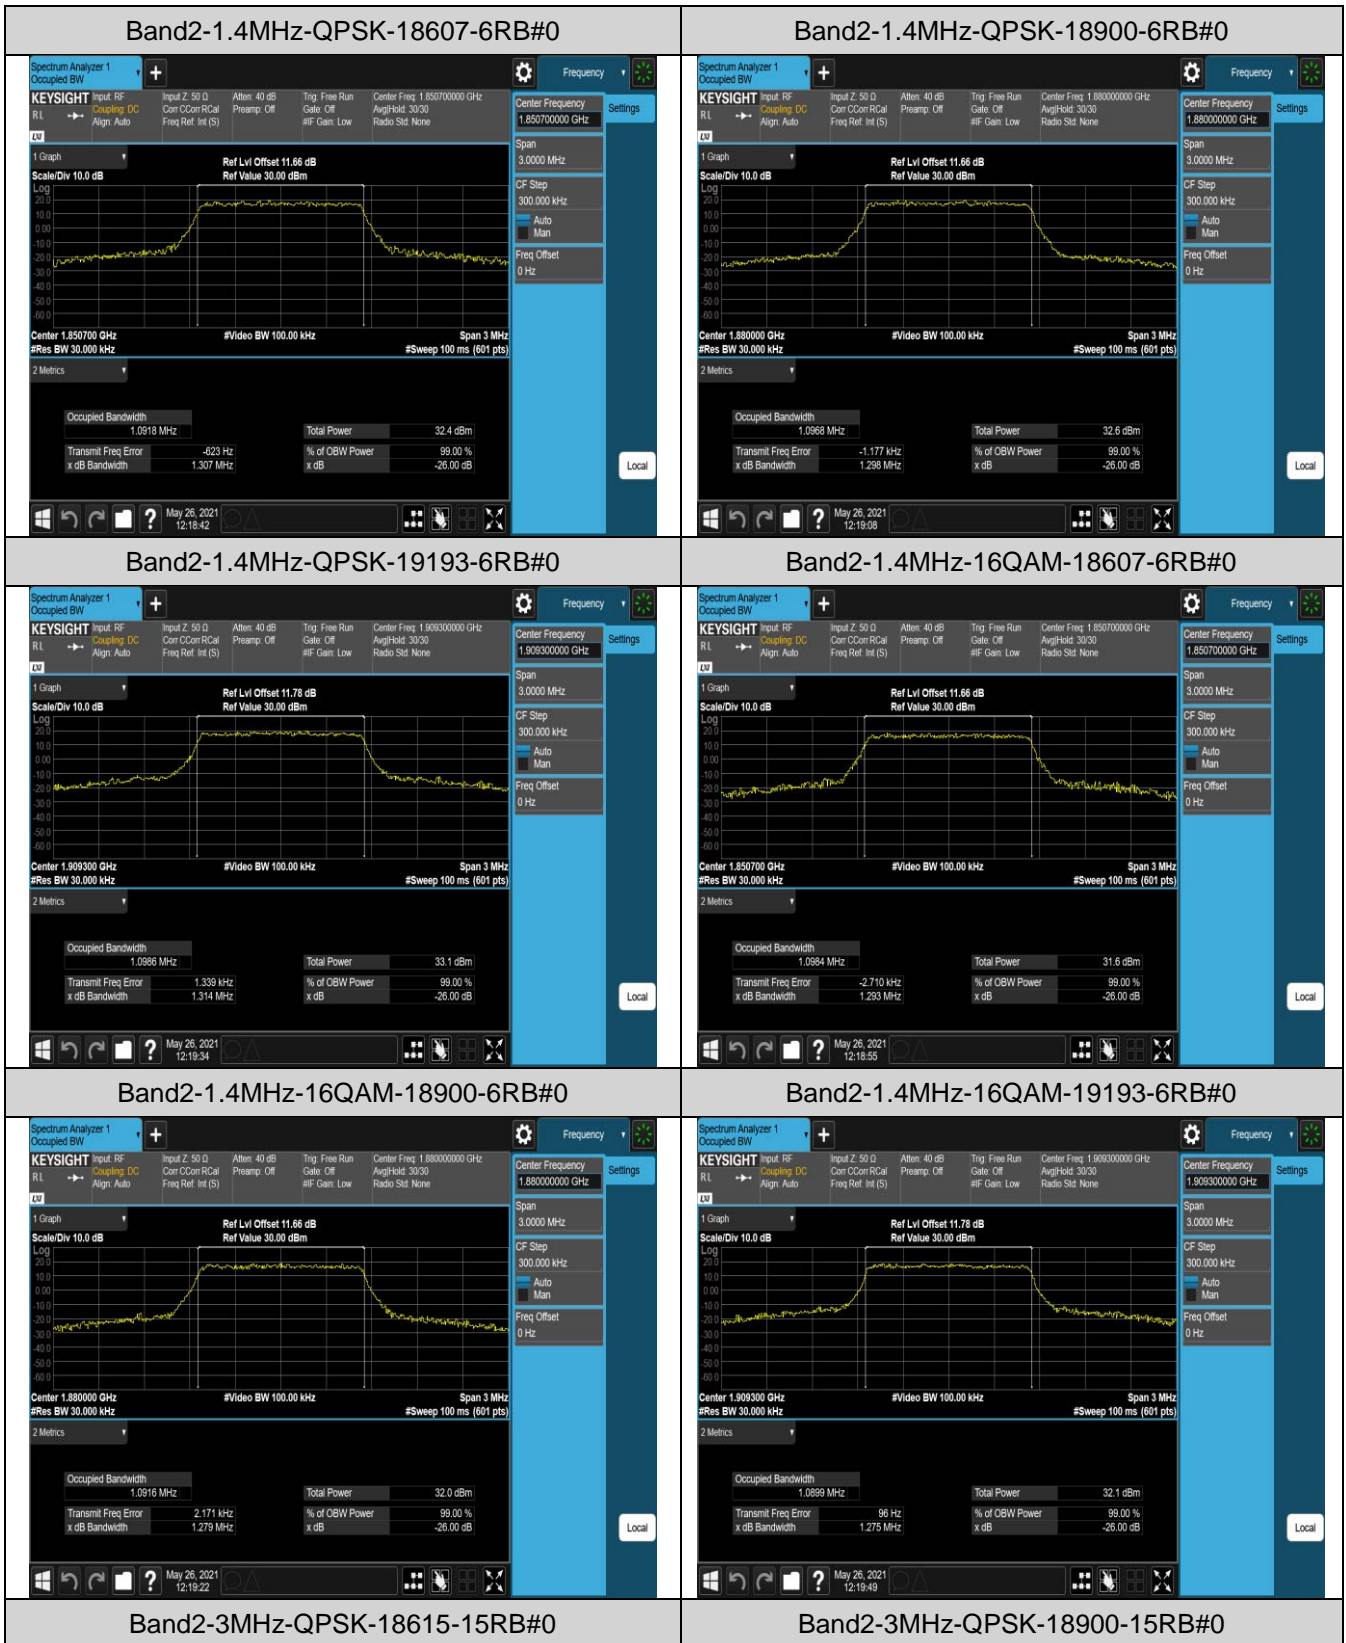

Test Graphs