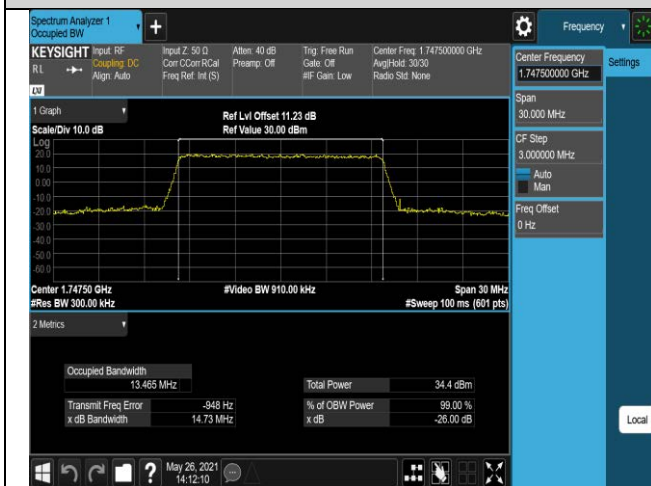

Band4-15MHz-QPSK-20175-75RB#0

Band4-15MHz-QPSK-20325-75RB#0

Band4-15MHz-16QAM-20025-75RB#0

Band4-15MHz-16QAM-20175-75RB#0

Band4-15MHz-16QAM-20325-75RB#0

Band4-20MHz-QPSK-20050-100RB#0

Band4-20MHz-QPSK-20175-100RB#0