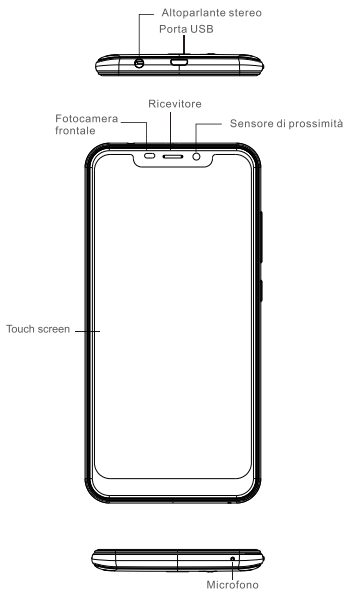

Visão geral