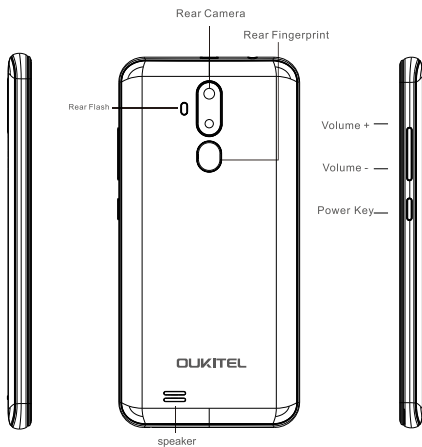

Overview

Accessories