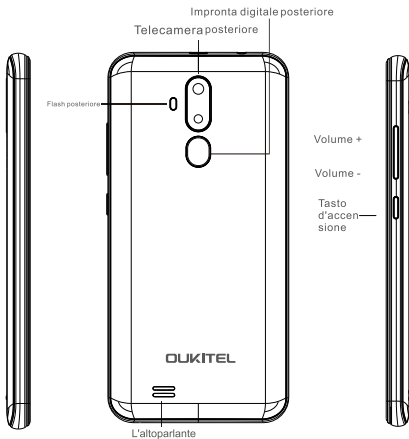

Visão geral