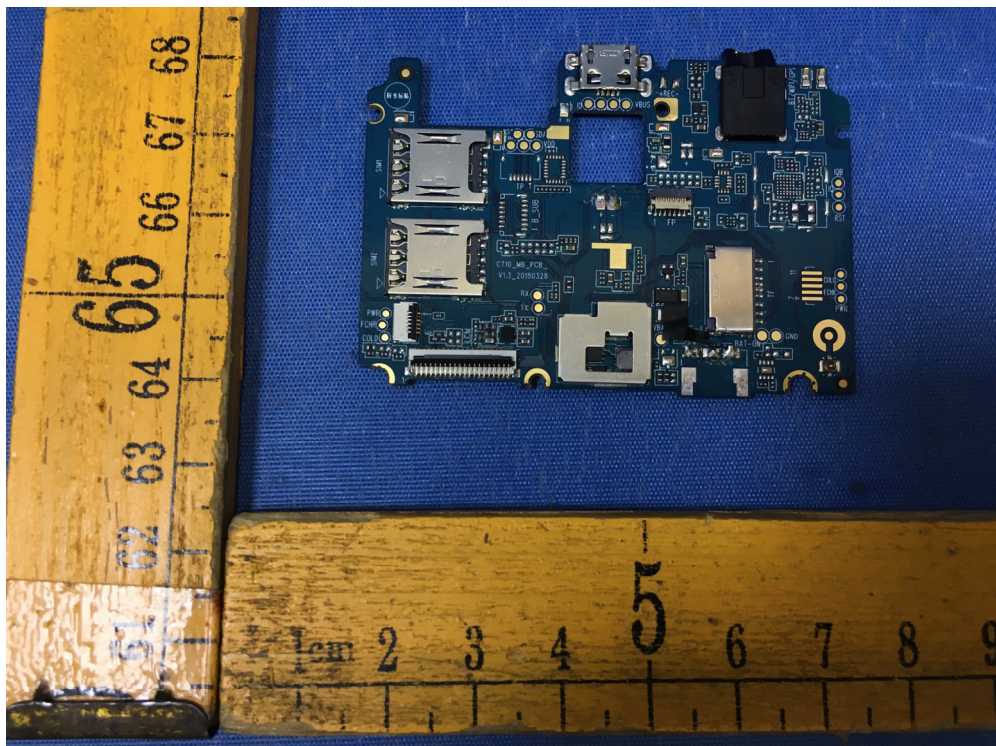

EUT – Internal View Model C12 FCC ID: 2ANMU-C12

BT/WIFI/GPS ANT.

GSM/WCDMA ANT.

# Appendix WTS18S11128310W\_Photos

Appendix WTS18S11128310W\_Photos

Appendix WTS18S11128310W\_Photos