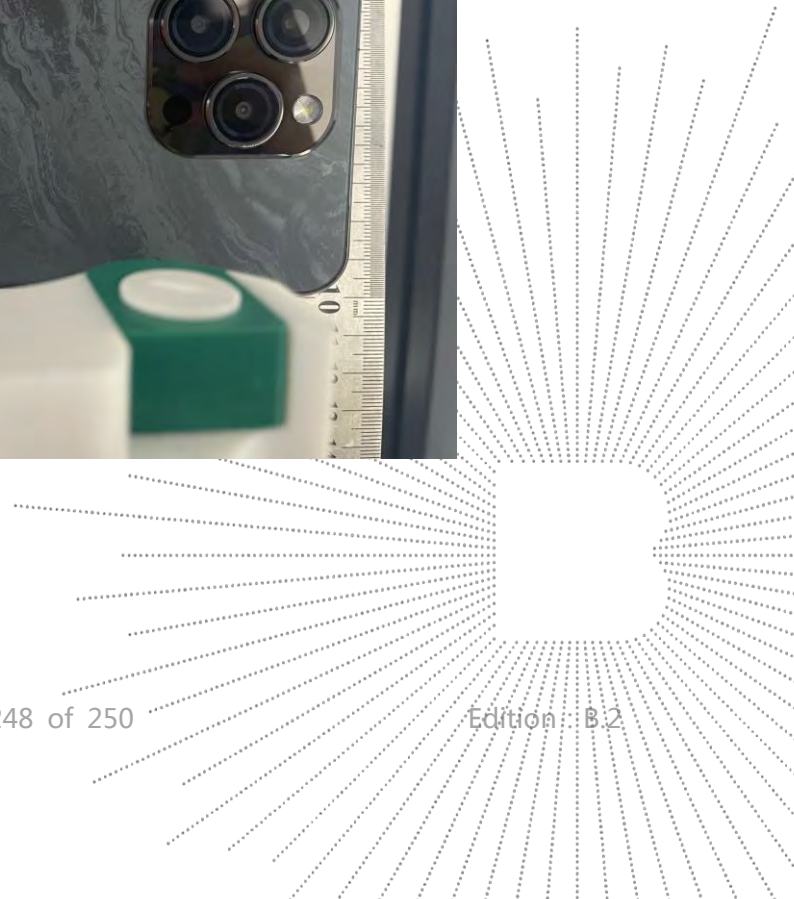

19. EUT Test Setup Photographs

Head mode Exposure Conditions

Left Cheek

Left Tilt

Right Cheek

Right Tilt

Body mode Exposure Conditions
Test distance: 10mm

Front

Back

Left

Right

Top

Bottom