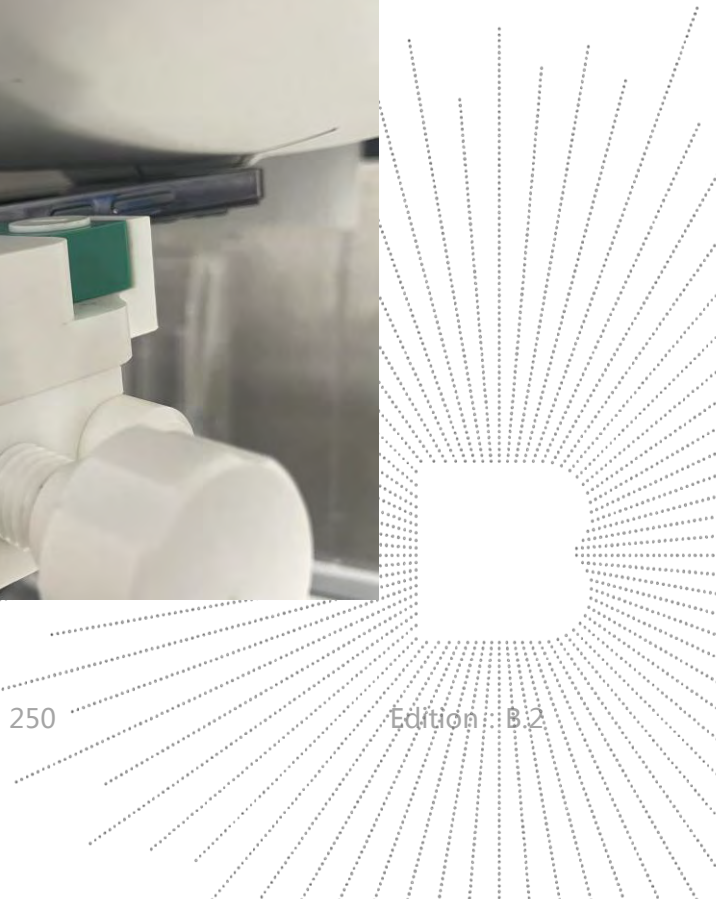

19. EUT Test Setup Photographs

Head mode Exposure Conditions

Left Cheek

Left Tilt

Right Cheek

Right Tilt

Body mode Exposure Conditions
Test distance: 10mm

Front

Back

Left

Right

Top

Bottom