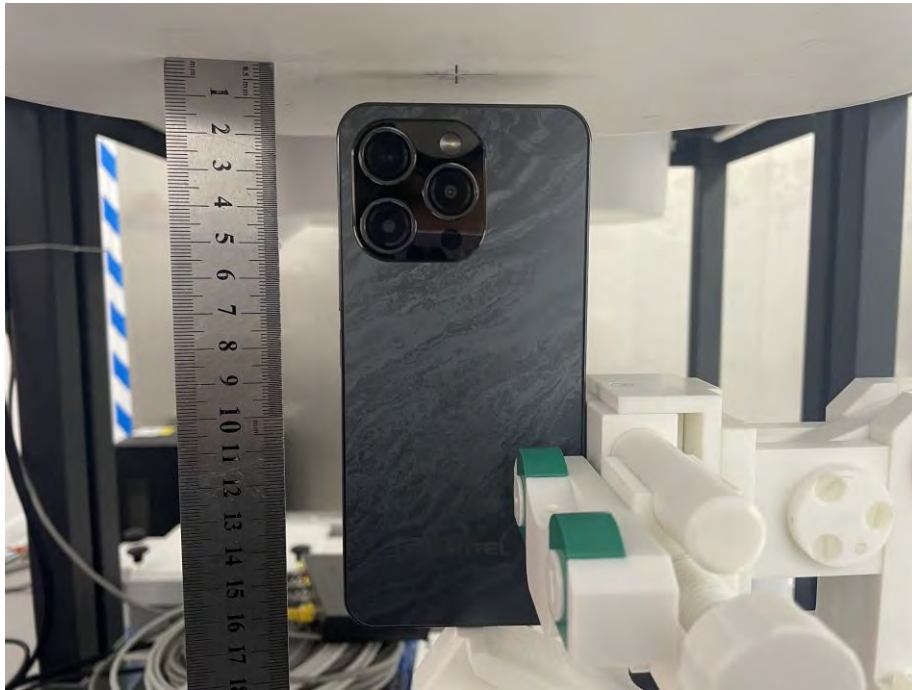

19. EUT Test Setup Photographs

Head mode Exposure Conditions

Left Cheek

Left Tilt

Right Cheek

Right Tilt

Body mode Exposure Conditions
Test distance: 10mm

Front

Back

Left

Right

Top

Bottom