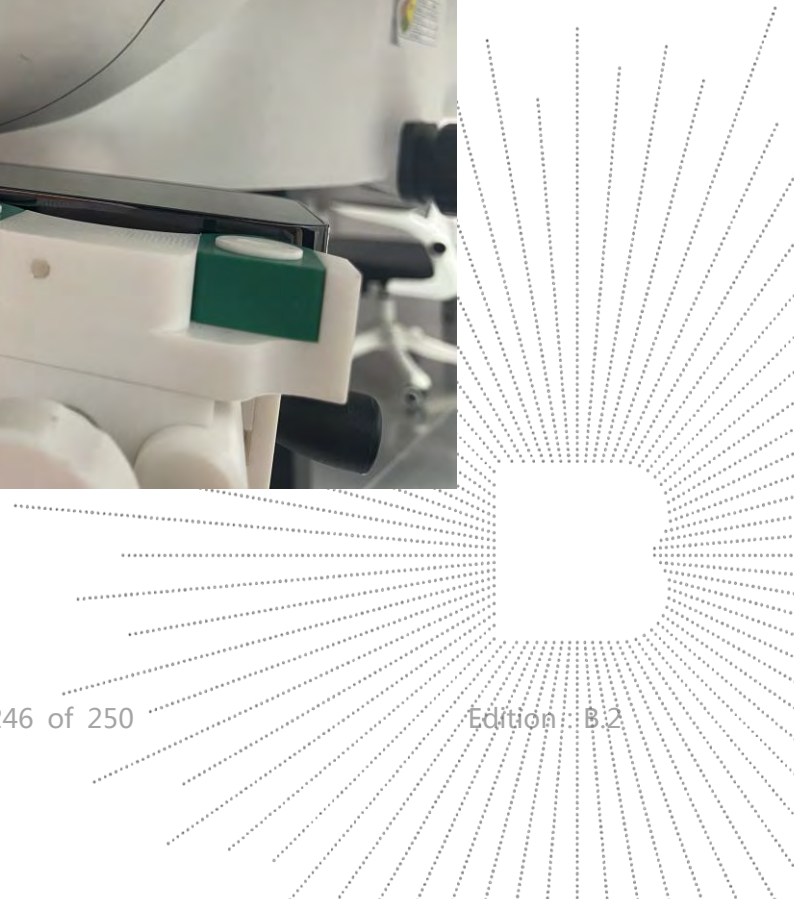

19. EUT Test Setup Photographs

Head mode Exposure Conditions

Left Cheek

Left Tilt

Right Cheek

Right Tilt

Body mode Exposure Conditions
Test distance: 10mm

Front

Back

Left

Right

Top

Bottom