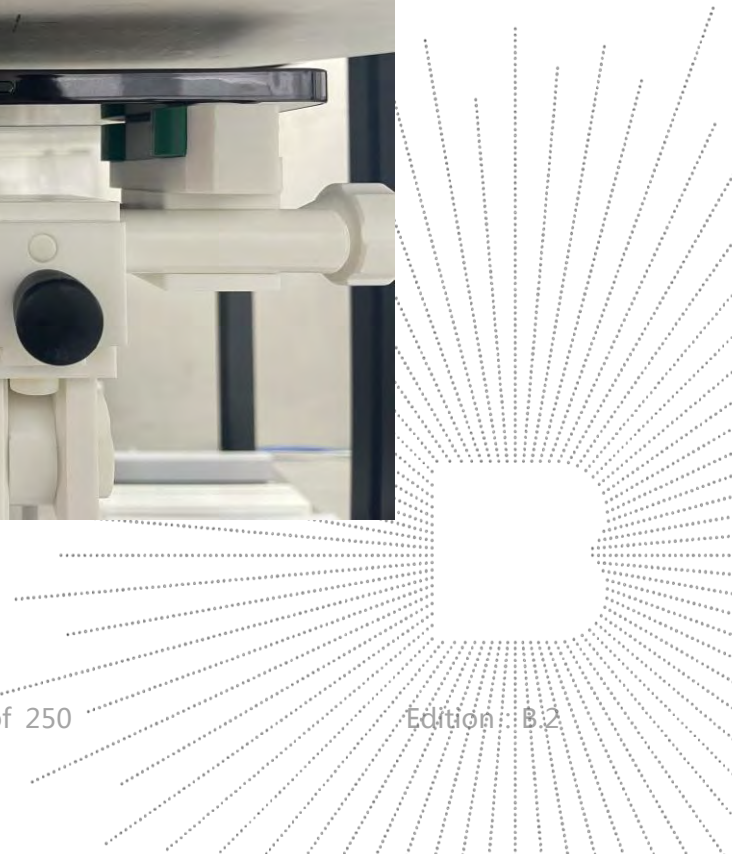

19. EUT Test Setup Photographs

Head mode Exposure Conditions

Left Cheek

Left Tilt

Right Cheek

Right Tilt

Body mode Exposure Conditions
Test distance: 10mm

Front

Back

Left

Right

Top

Bottom