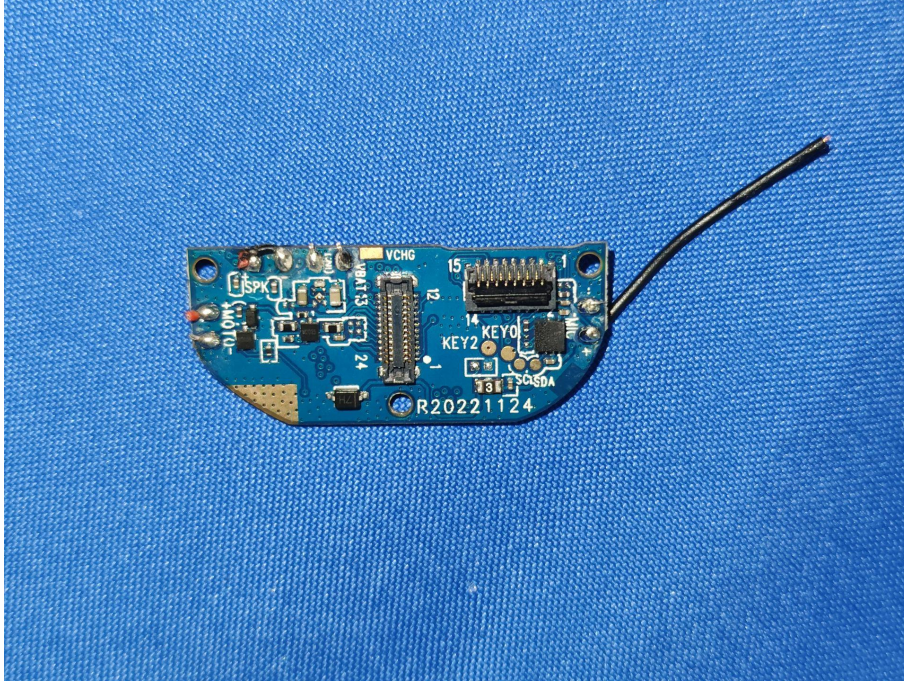

ZHONGHAN

FCC ID:2ANMT-SW62

EUT PHOTOS(Internal Photos)

ZHONGHAN

FCC ID:2ANMT-SW62

ZHONGHAN

FCC ID:2ANMT-SW62

ZHONGHAN

FCC ID:2ANMT-SW62

***** END OF REPORT *****