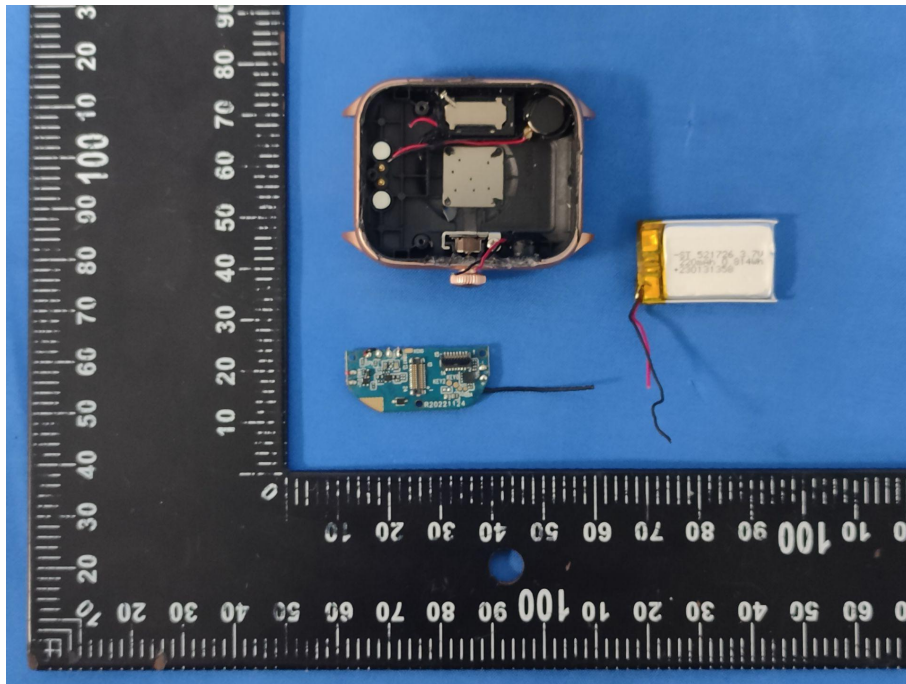

ZHONGHAN

FCC ID:2ANMT-SW62

EUT PHOTOS(Internal Photos)

ZHONGHAN

FCC ID:2ANMT-SW62

ZHONGHAN

FCC ID:2ANMT-SW62

ZHONGHAN