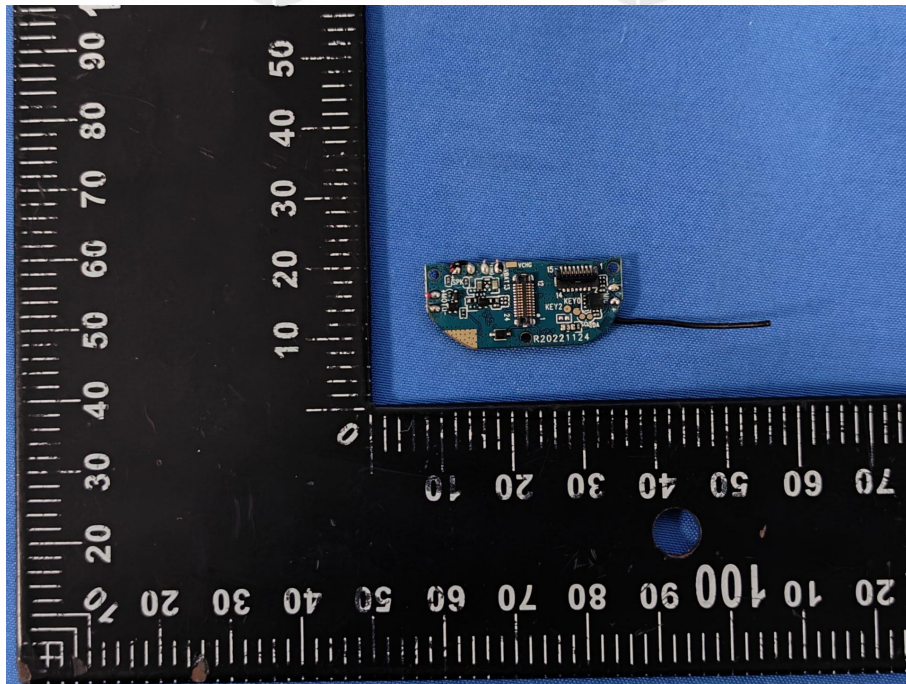

ZHONGHAN

FCC ID:2ANMT-SW62

EUT PHOTOS(Internal Photos)

ZHONGHAN

FCC ID:2ANMT-SW62

ZHONGHAN

FCC ID:2ANMT-SW62

ZHONGHAN