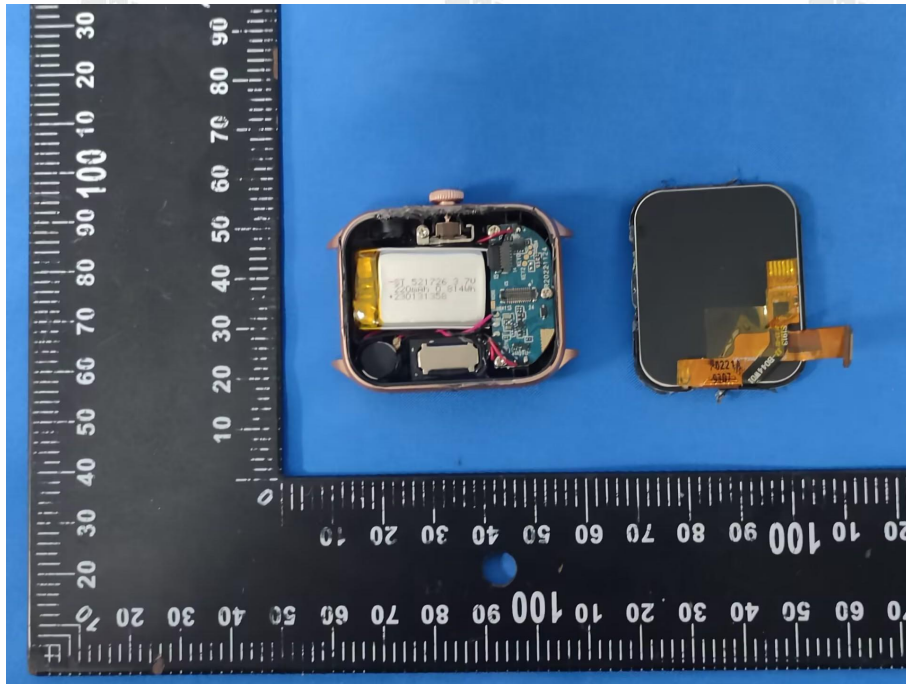

ZHONGHAN

FCC ID:2ANMT-SW62

EUT PHOTOS(Internal Photos)

ZHONGHAN

FCC ID:2ANMT-SW62

ZHONGHAN

FCC ID:2ANMT-SW62

ZHONGHAN