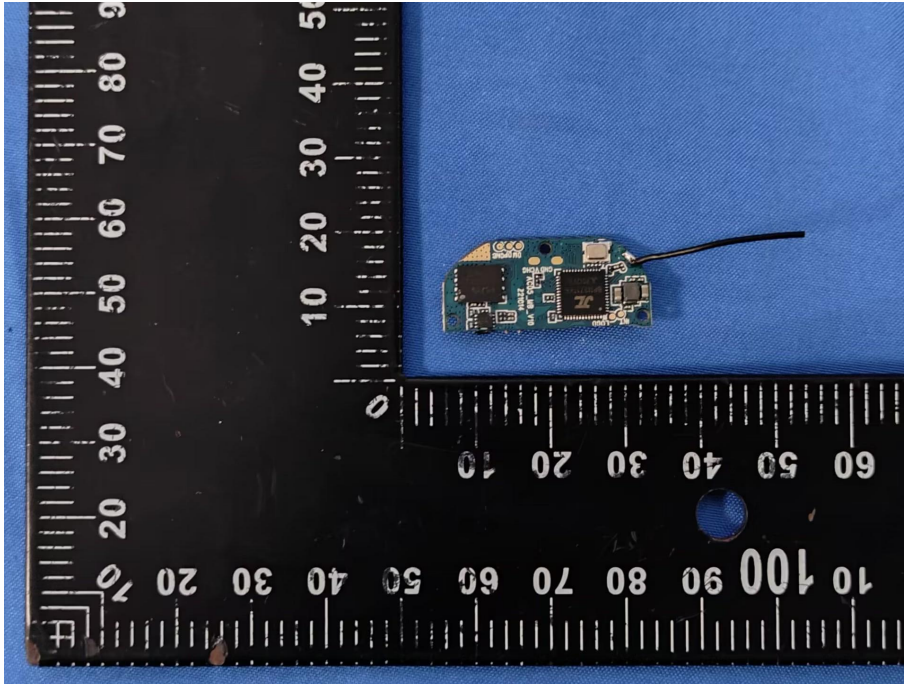

ZHONGHAN

FCC ID:2ANMT-SW62

EUT PHOTOS(Internal Photos)

ZHONGHAN

FCC ID:2ANMT-SW62

ZHONGHAN

FCC ID:2ANMT-SW62

ZHONGHAN