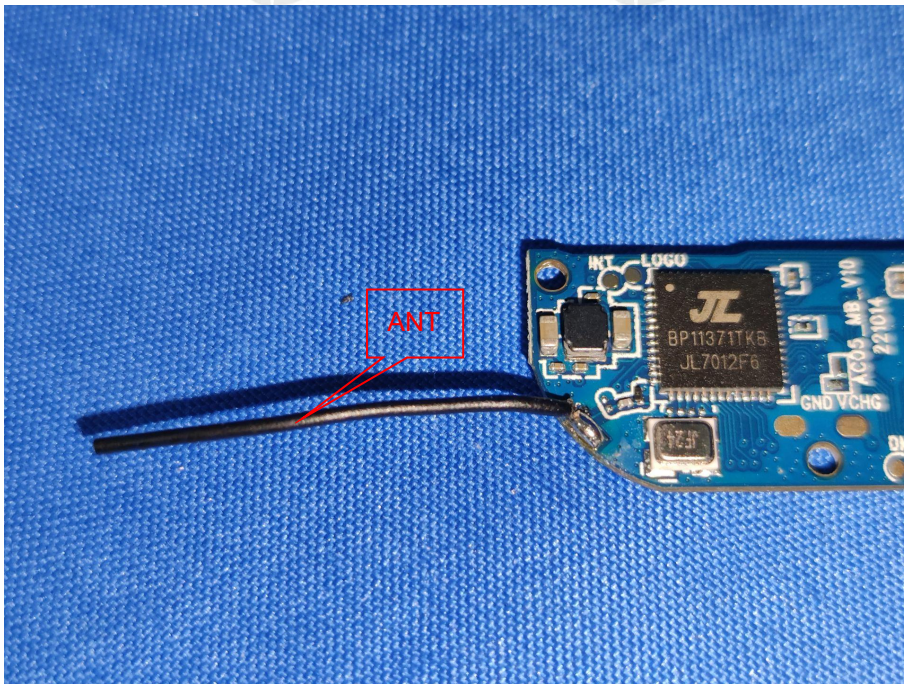

ZHONGHAN

FCC ID:2ANMT-SW62

***** END OF REPORT *****