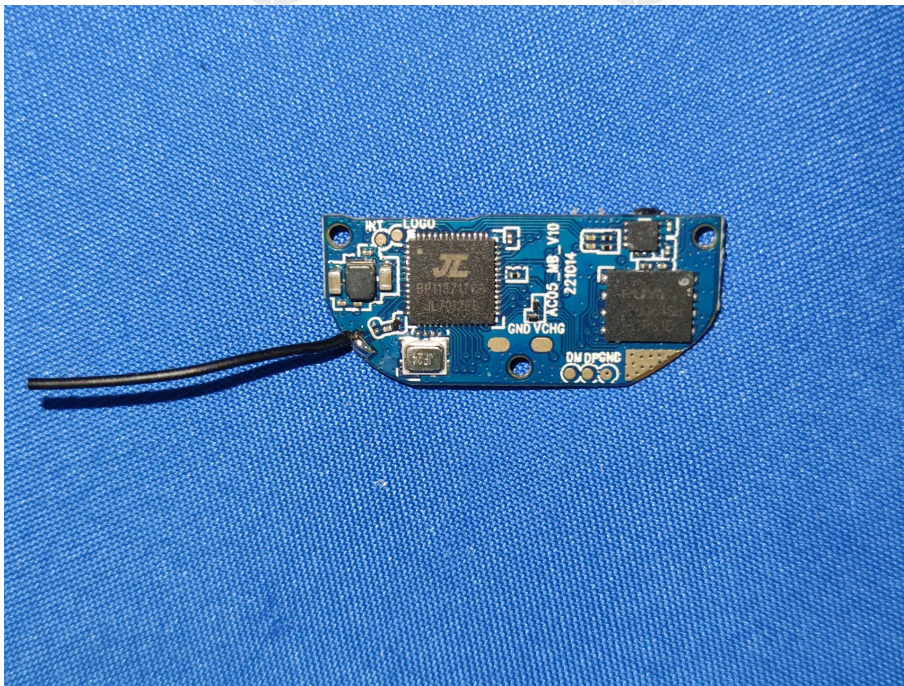

ZHONGHAN

FCC ID:2ANMT-SW62

EUT PHOTOS(Internal Photos)

ZHONGHAN

FCC ID:2ANMT-SW62

ZHONGHAN

FCC ID:2ANMT-SW62

ZHONGHAN

FCC ID:2ANMT-SW62

***** END OF REPORT *****