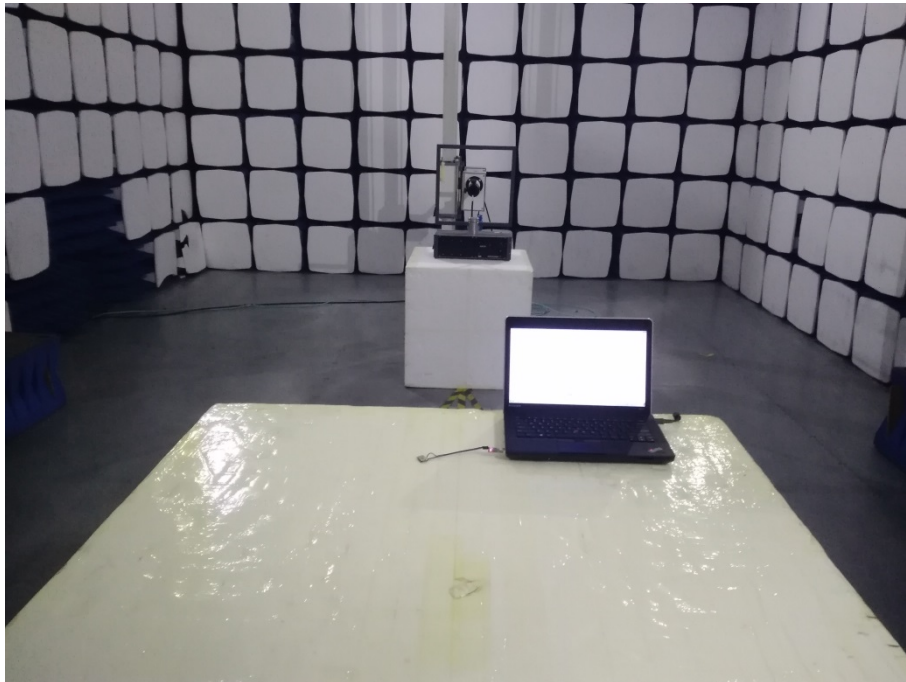

EXHIBIT 4 - TEST SETUP PHOTOGRAPHS

Conducted Emission Test Setup

Radiation Emission Test Setup (Below 30MHz)

Radiation Emission Test Setup (30MHz to 1GHz)

Radiation Emission Test Setup (1GHz to 18GHz)

Radiation Emission Test Setup (Above 18GHz)