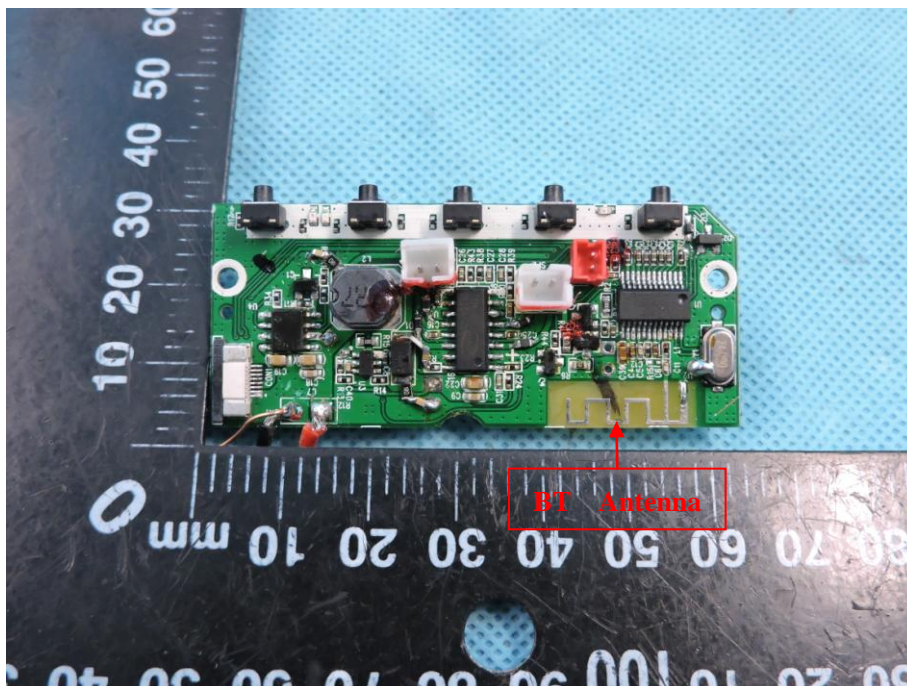

APPENDIX-PHOTOGRAPHS OF EUT CONSTRUCTIONAL DETAILS

Model Name: F2 MINI
FCC ID: 2ANMAF2MINI

Photo 1

Photo 2

Photo 5

Photo 6

Photo 7