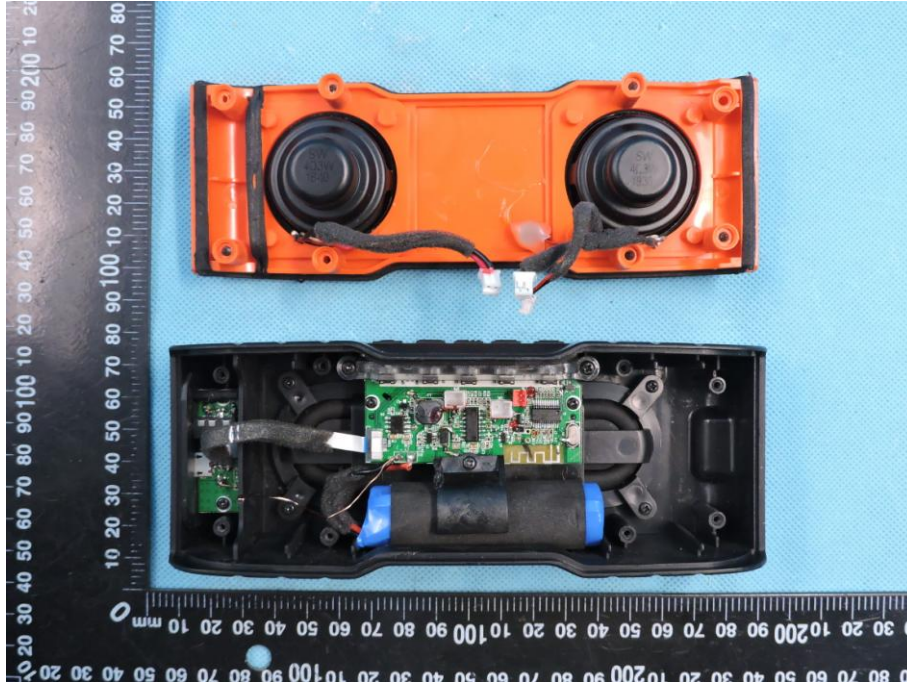

APPENDIX-PHOTOGRAPHS OF EUT CONSTRUCTIONAL DETAILS

Model Name: F2 MINI
FCC ID: 2ANMAF2MINI

Photo 1

Photo 2

Photo 5

Photo 6

Photo 7