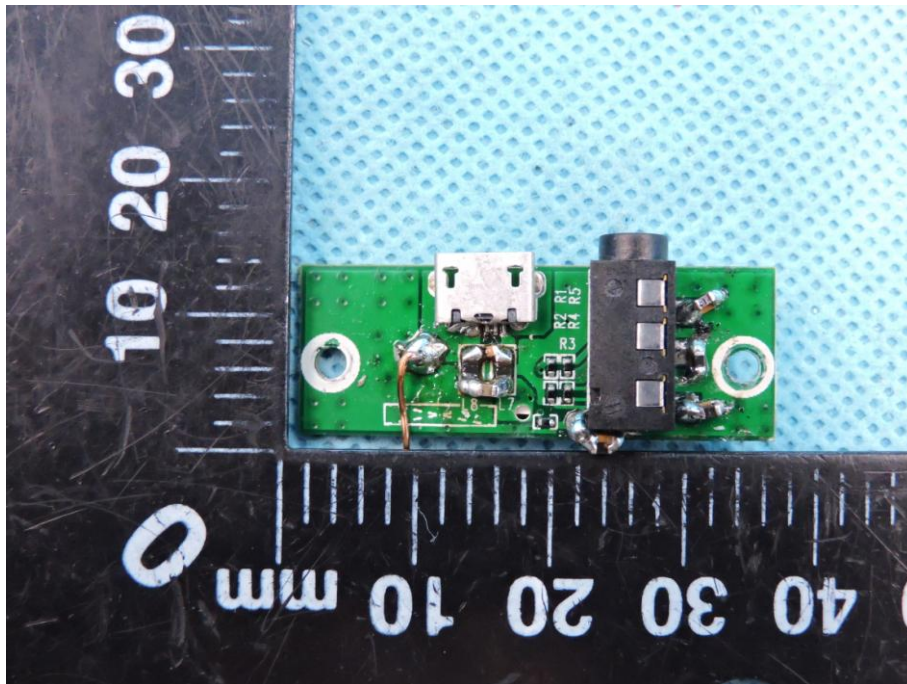

APPENDIX-PHOTOGRAPHS OF EUT CONSTRUCTIONAL DETAILS

Model Name: F2 MINI
FCC ID: 2ANMAF2MINI

Photo 1

Photo 2

Photo 5

Photo 6

Photo 7