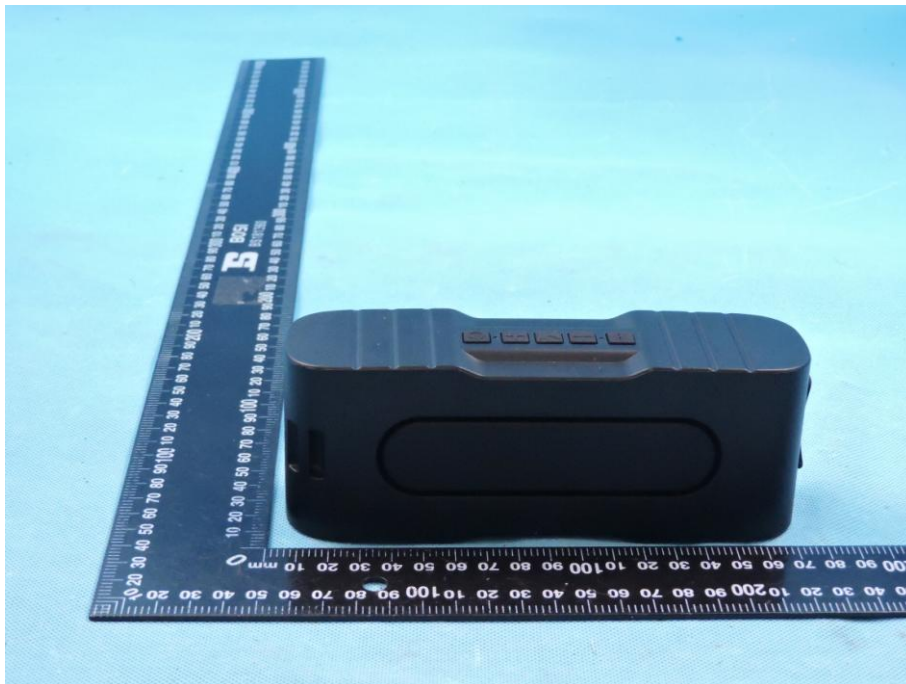

APPENDIX-PHOTOGRAPHS OF EUT CONSTRUCTIONAL DETAILS

FCC ID:2ANMAF2MINI

Model Name:F2 MINI

Photo 1

Photo 2

Photo 3

Photo 4

Photo 5