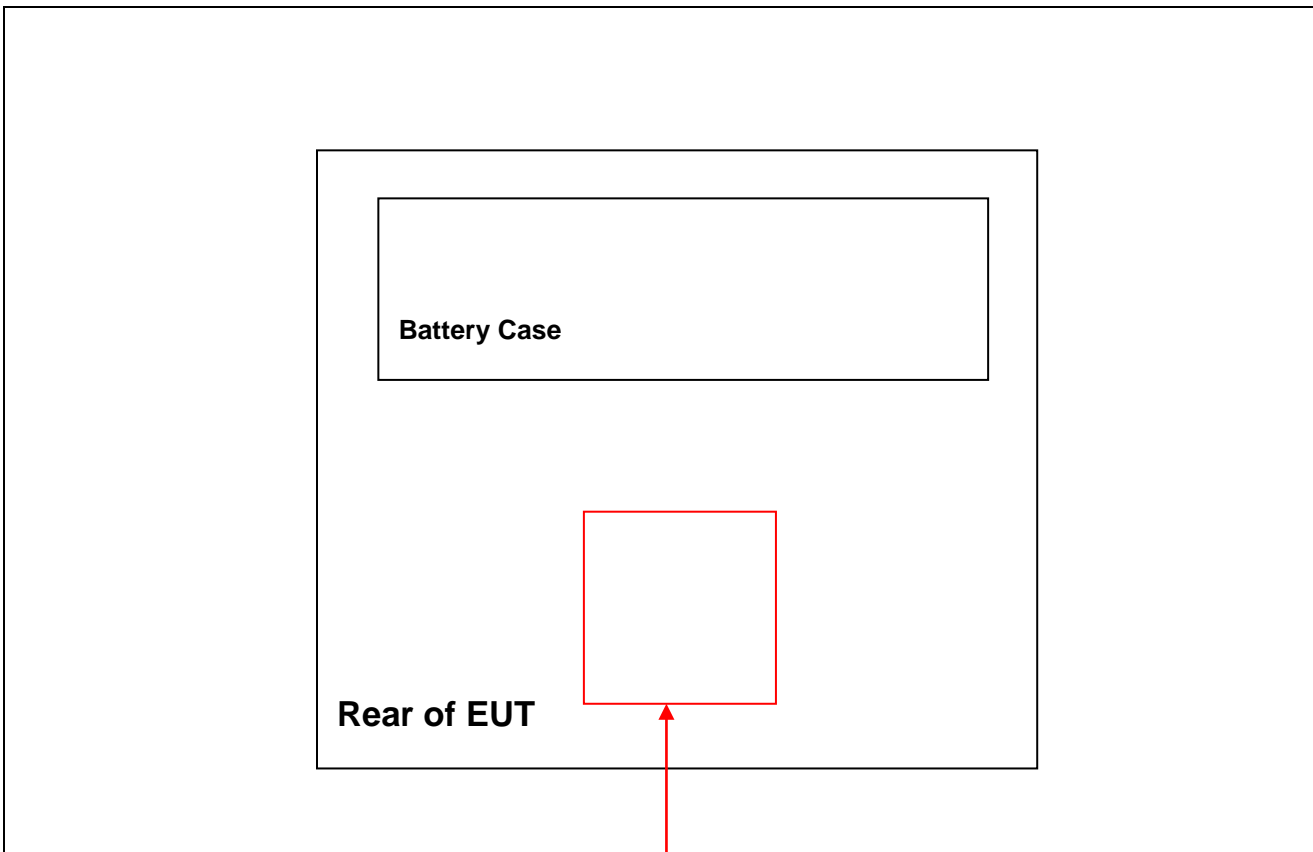

SAMPLE LABEL & LOCATION

Rear of EUT

Model : IDM42
FCC ID : 2ANM8IDM42

Made in Korea
INDI TAG Co.,Ltd.