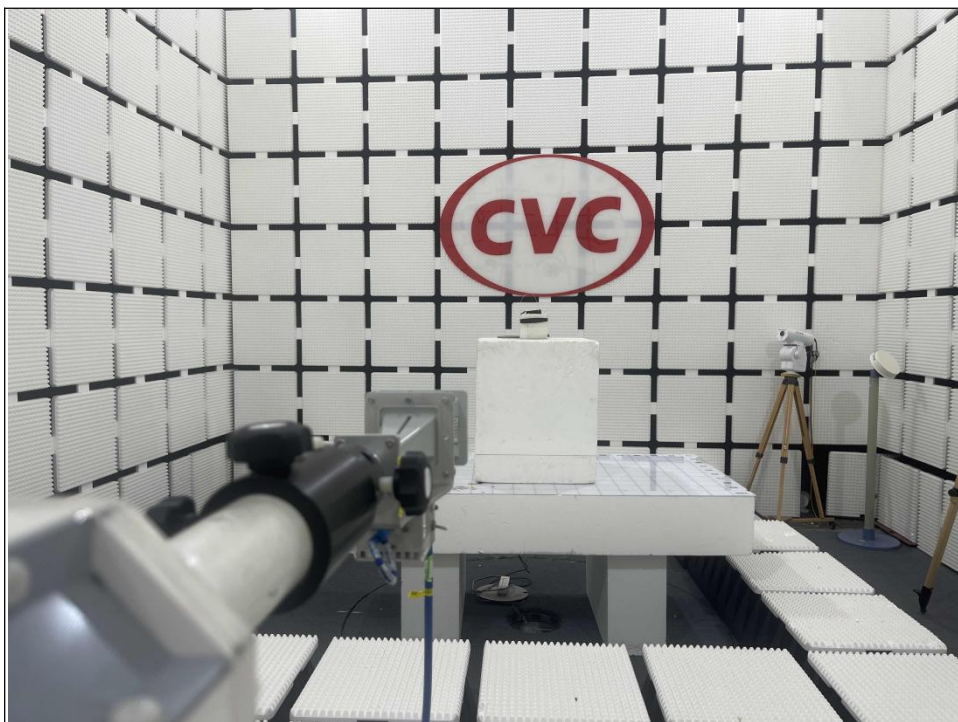

SET-UP FOR RADIATED SPURIOUS EMISSION TEST

CONDUCTED EMISSION TEST

RADIATED EMISSION TEST BELOW 1GHz-1

RADIATED EMISSION TEST BELOW 1GHz-2

RADIATED EMISSION TEST (1GHz ~ 18GHz)

RADIATED EMISSION TEST (18GHz ~ 40GHz)