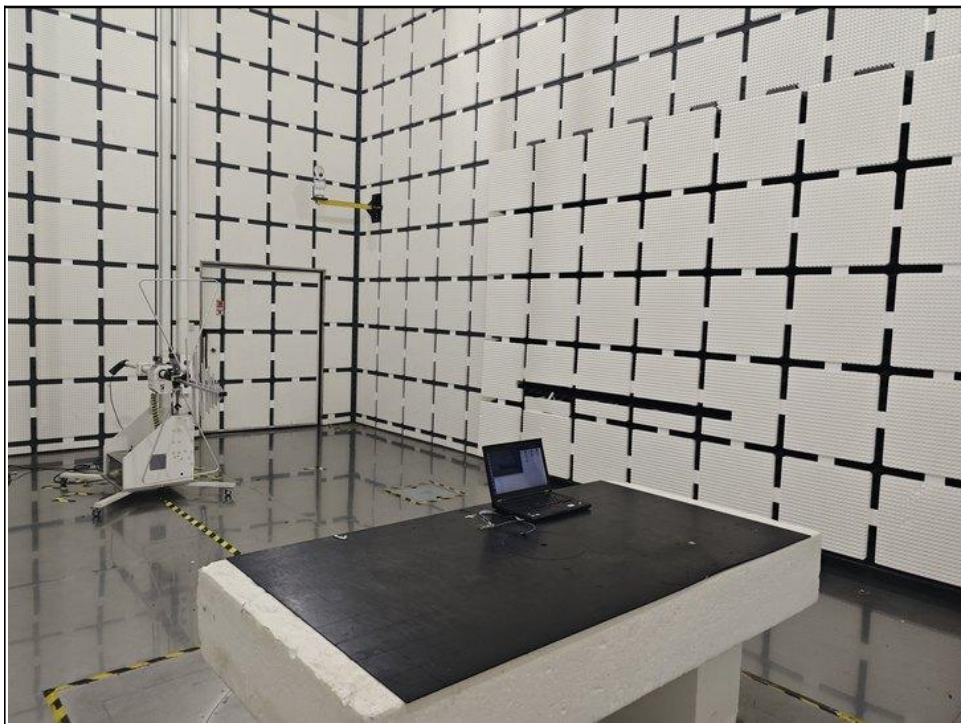

SET-UP FOR RADIATED SPURIOUS EMISSION TEST

CONDUCTED EMISSION TEST

RADIATED EMISSION TEST BELOW 1GHz-1

RADIATED EMISSION TEST BELOW 1GHz-2

RADIATED EMISSION TEST (1GHz ~ 18GHz)

RADIATED EMISSION TEST (18GHz ~ 40GHz)