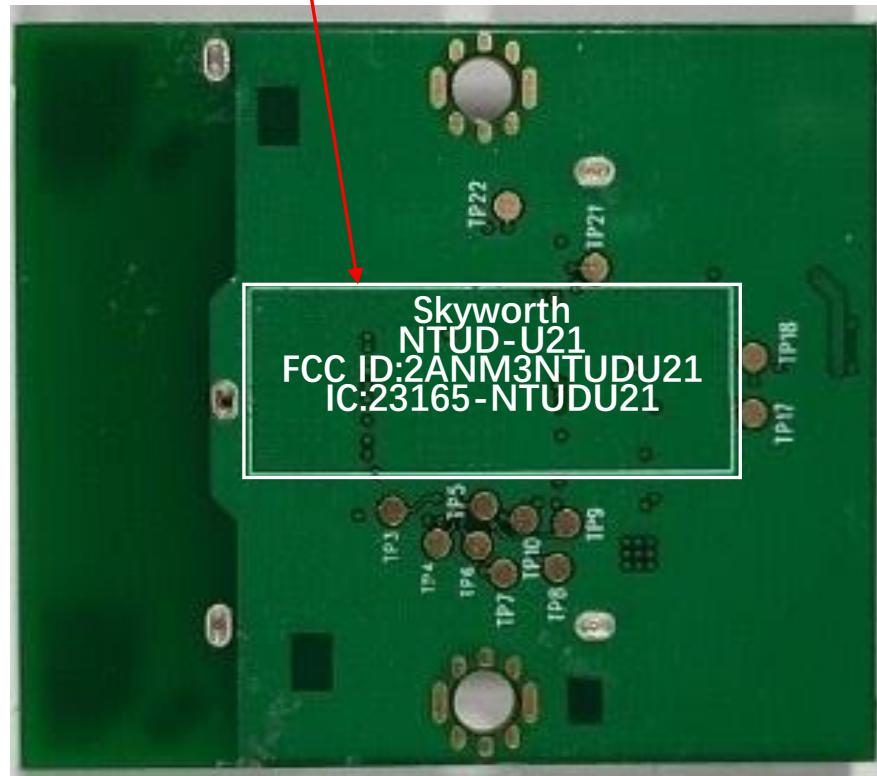

Size:26mm*10mm

Skyworth
NTUD-U21
FCC ID:2ANM3NTUDU21
IC:23165-NTUDU21