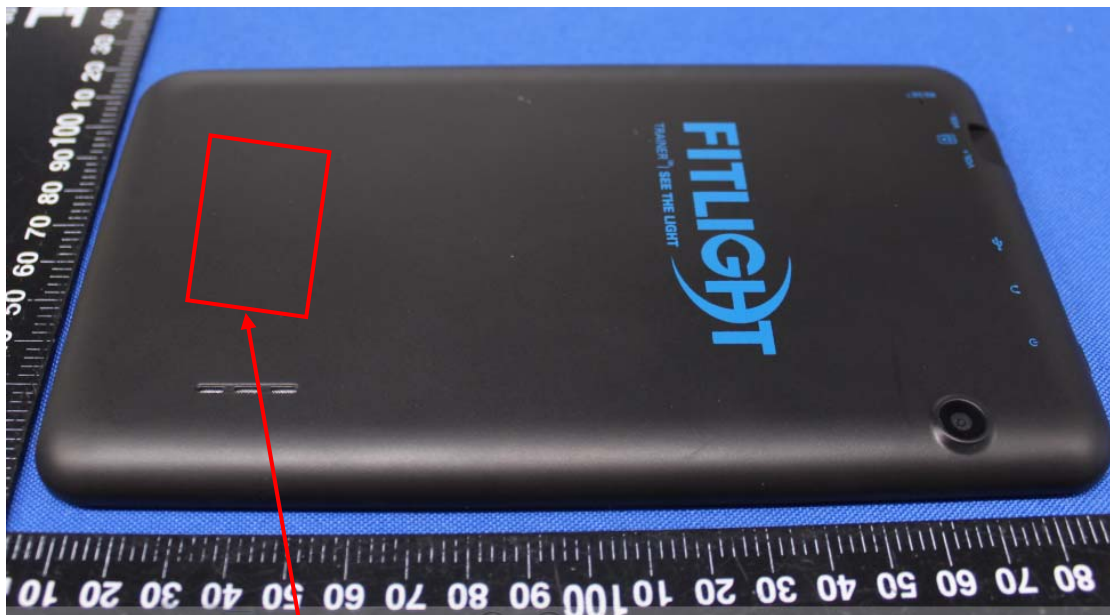

## Label Artwork and Location

**Model: FL 22015 LC**

### Label

**Size: L\*W=30\*40mm**

**Label Location**