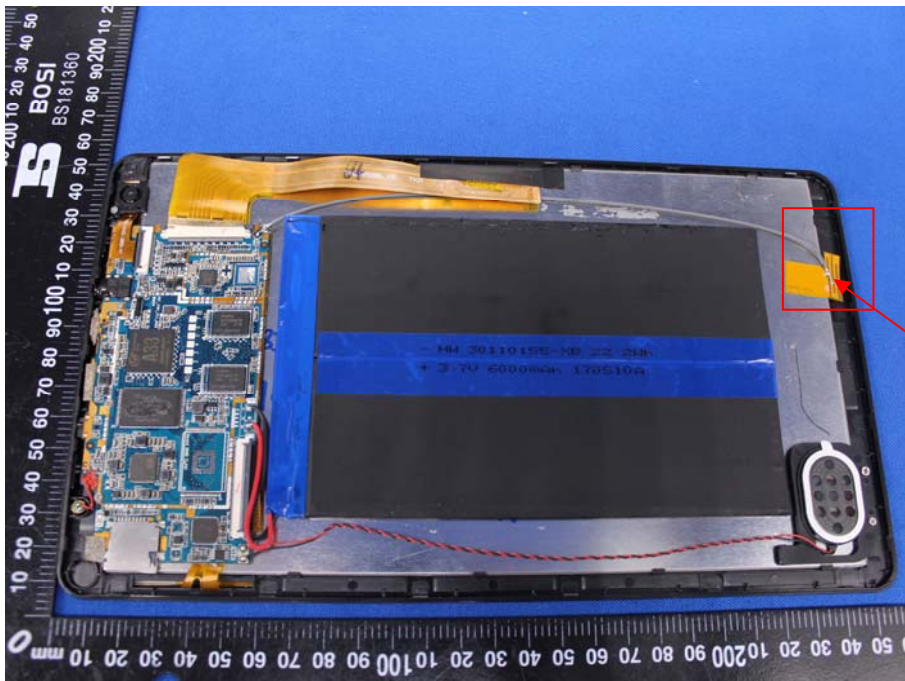

Appendix B: Photographs of EUT

Product: 10inch tablet PC

Model: FL 2011

Internal Photos

WIFI Antenna