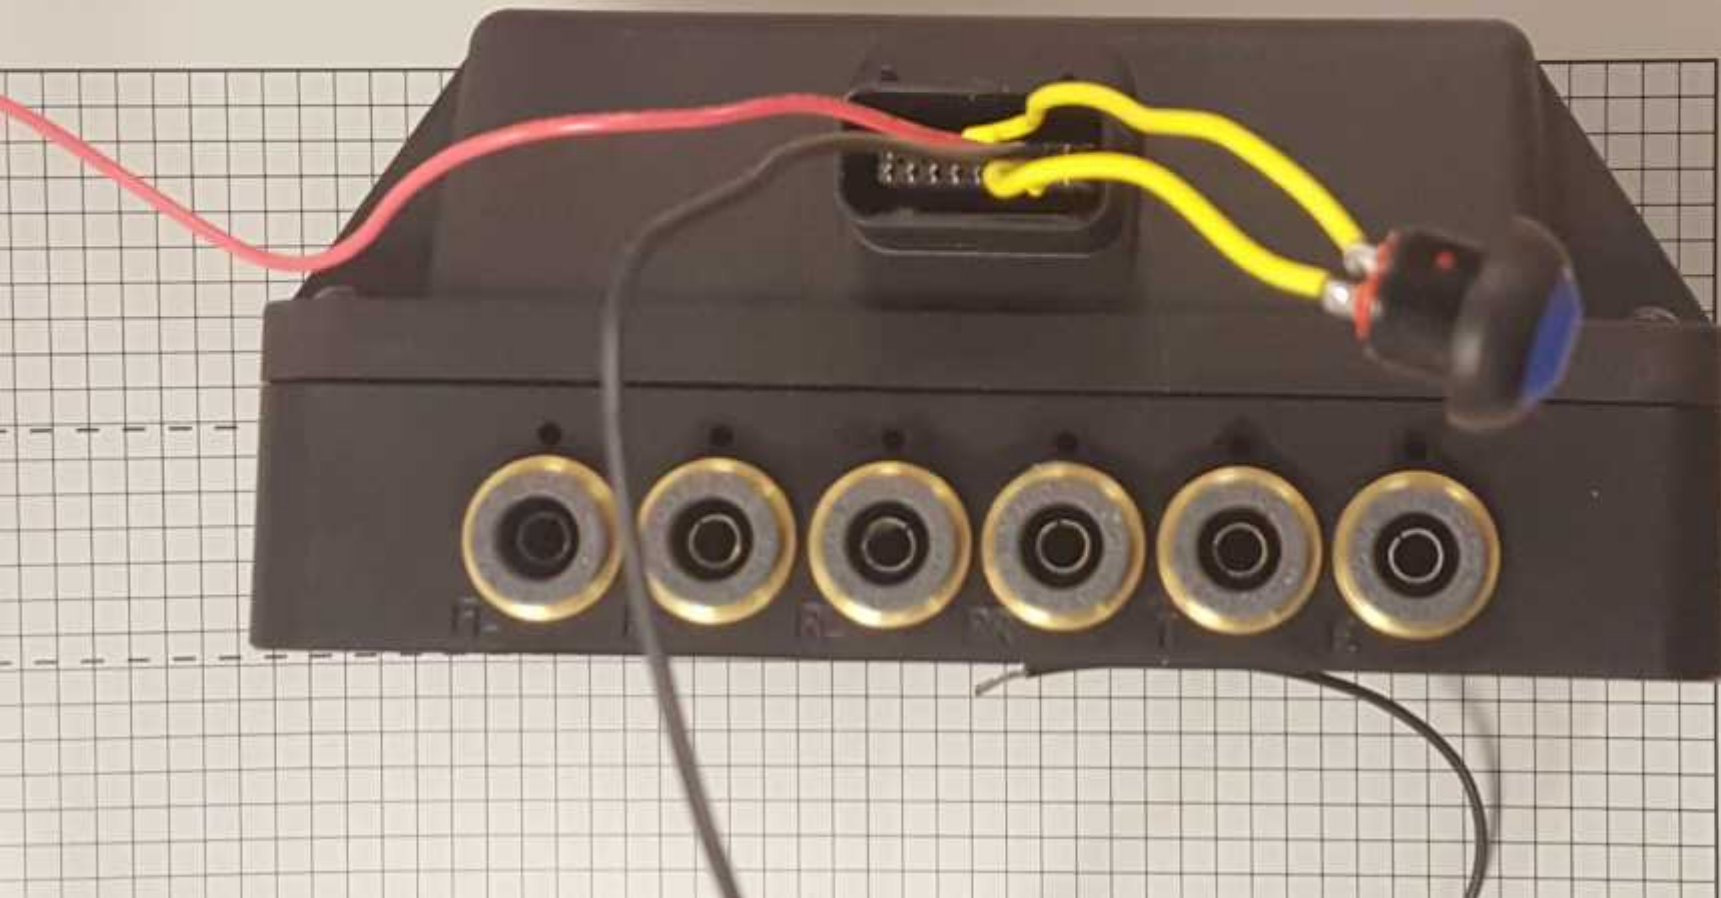

PATENT NOS.
 8,428,022 ; 8,440,508
 8,505,071 ; 8,449,813
AIR LIFT
PERFORMANCE
 www.airliftperformance.com
 MADE IN THE USA
 VOD 8 BLOC 8
 FALTO 8 SETL
 PR72644-ENGDV

250% MAX 500% MAX 880% MAX 500% MAX 250% MAX