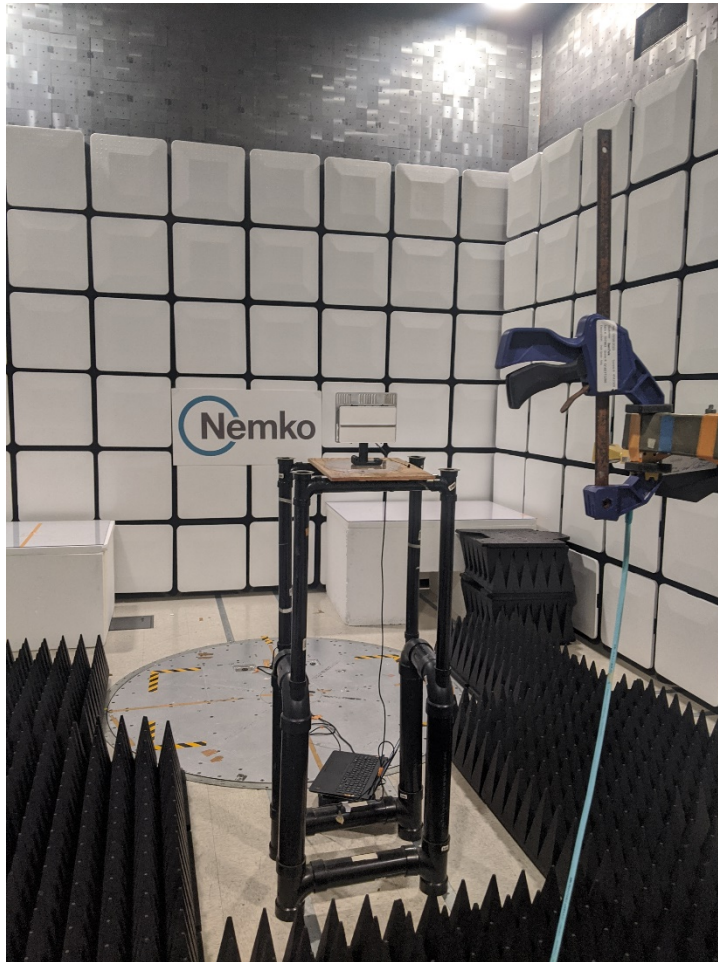

Section 1. Test Setup Photos

1.1 Radiated emissions test setup

Figure 1 - Radiated emissions below 1 GHz, front view

FCC ID: 2ANLB-MESASSR00053

Model: 700-0005-203_SSRB

Figure 2 - Radiated emissions below 1 GHz, back view

Figure 3 - Radiated emissions 1 - 40 GHz, front view

FCC ID: 2ANLB-MESASSR00053

Model: 700-0005-203_SSRB

Figure 4 - Radiated emissions 1 - 40 GHz, back view

Figure 5 - Radiated emissions 40 - 110 GHz, front view

FCC ID: 2ANLB-MESASSR00053

Model: 700-0005-203_SSRB

Figure 6 - Radiated emissions 40 - 110 GHz, back view