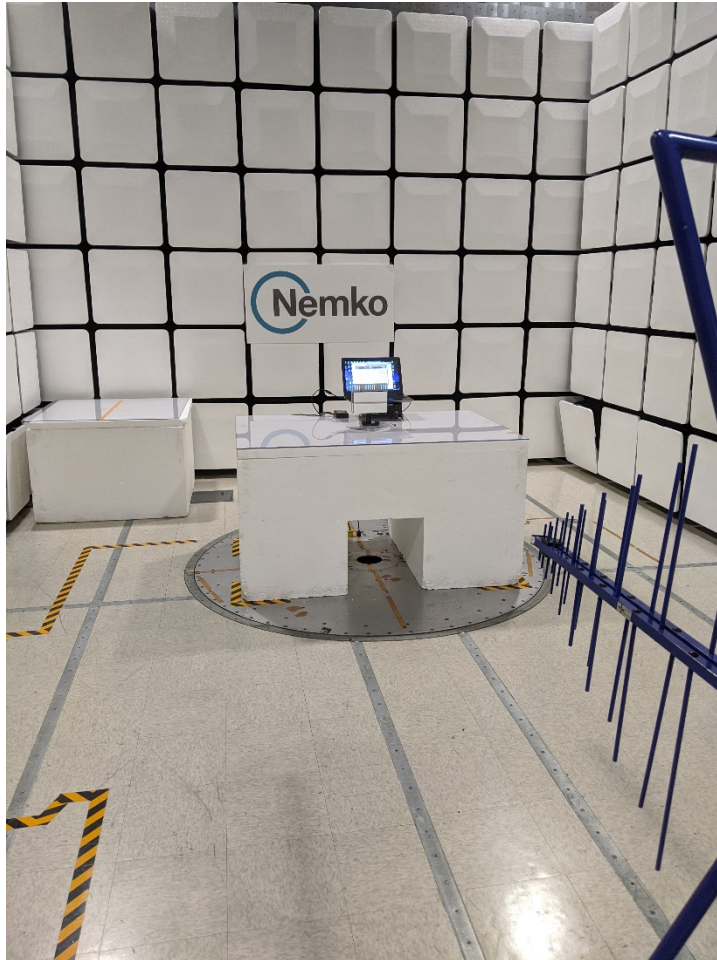

Section 1. Test Setup Photos

1.1 Radiated emissions test setup

Figure 1 - Radiated emissions below 1 GHz, front view

FCC ID: 2ANLB-MESASSR00053

Model: 700-0005-203_SSRB

Figure 2 - Radiated emissions below 1 GHz, back view

Figure 3 - Radiated emissions 1 - 40 GHz, front view

FCC ID: 2ANLB-MESASSR00053

Model: 700-0005-203_SSRB

Figure 4 - Radiated emissions 1 - 40 GHz, back view

Figure 5 - Radiated emissions 40 - 110 GHz, front view

FCC ID: 2ANLB-MESASSR00053

Model: 700-0005-203_SSRB

Figure 6 - Radiated emissions 40 - 110 GHz, back view