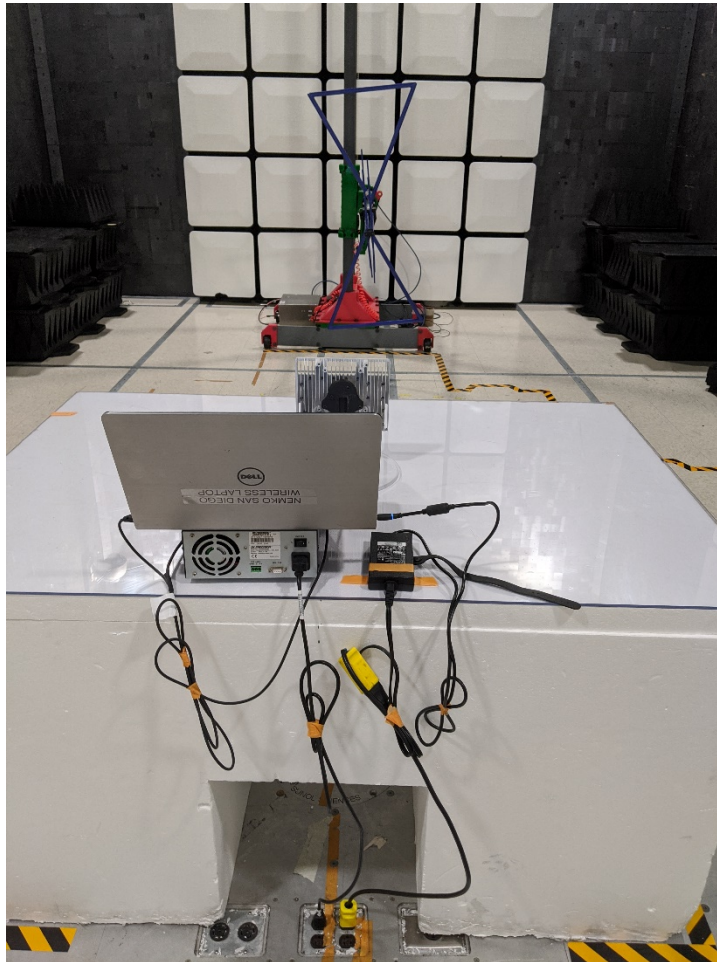

Section 1. Test Setup Photos

1.1 Radiated emissions test setup

Figure 1 - Radiated emissions below 1 GHz, front view

FCC ID: 2ANLB-MESASSR00053

Model: 700-0005-203_SSRB

Figure 2 - Radiated emissions below 1 GHz, back view

Figure 3 - Radiated emissions 1 - 40 GHz, front view

FCC ID: 2ANLB-MESASSR00053

Model: 700-0005-203_SSRB

Figure 4 - Radiated emissions 1 - 40 GHz, back view

Figure 5 - Radiated emissions 40 - 110 GHz, front view

FCC ID: 2ANLB-MESASSR00053

Model: 700-0005-203_SSRB

Figure 6 - Radiated emissions 40 - 110 GHz, back view