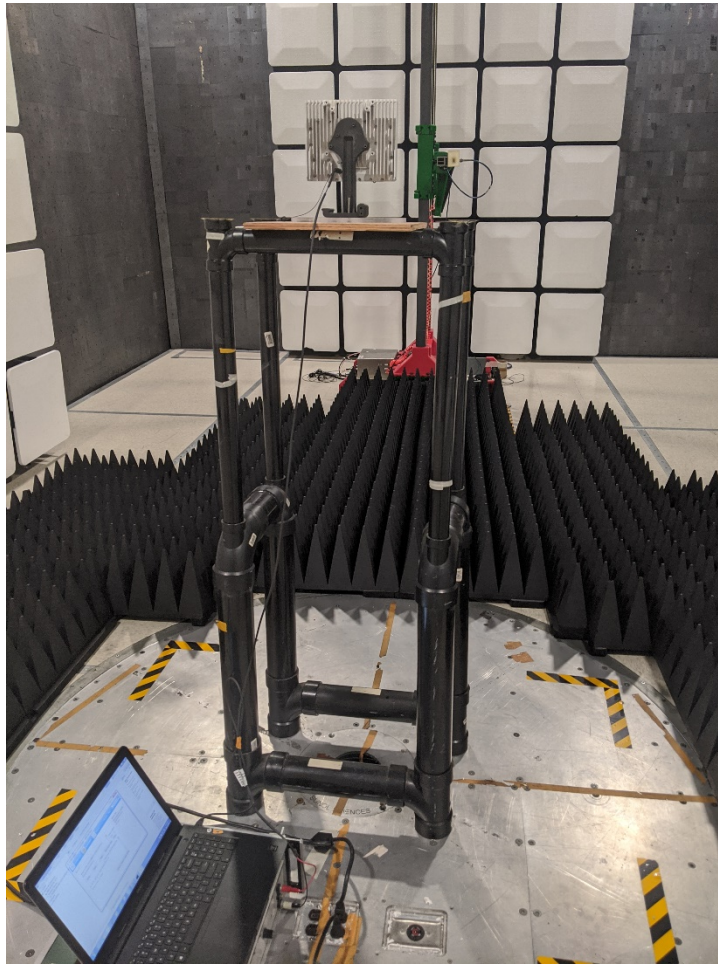

Section 1. Test Setup Photos

1.1 Radiated emissions test setup

Figure 1 - Radiated emissions below 1 GHz, front view

FCC ID: 2ANLB-MESASSR00053

Model: 700-0005-203_SSRB

Figure 2 - Radiated emissions below 1 GHz, back view

Figure 3 - Radiated emissions 1 - 40 GHz, front view

FCC ID: 2ANLB-MESASSR00053

Model: 700-0005-203_SSRB

Figure 4 - Radiated emissions 1 - 40 GHz, back view

Figure 5 - Radiated emissions 40 - 110 GHz, front view

FCC ID: 2ANLB-MESASSR00053

Model: 700-0005-203_SSRB

Figure 6 - Radiated emissions 40 - 110 GHz, back view