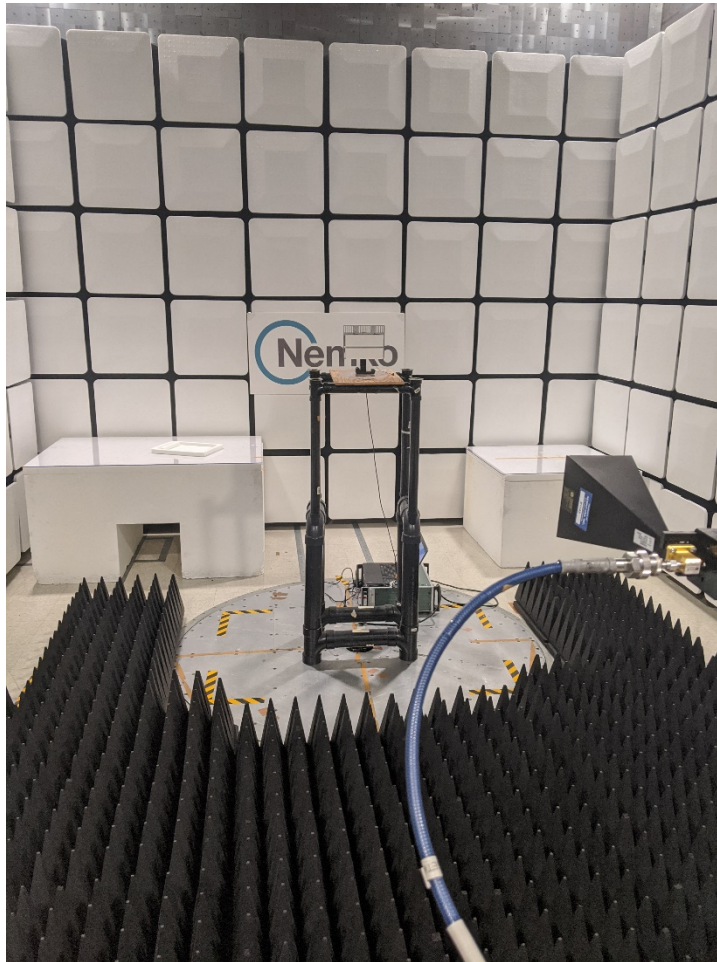

Section 1. Test Setup Photos

1.1 Radiated emissions test setup

Figure 1 - Radiated emissions below 1 GHz, front view

FCC ID: 2ANLB-MESASSR00053

Model: 700-0005-203_SSRB

Figure 2 - Radiated emissions below 1 GHz, back view

Figure 3 - Radiated emissions 1 - 40 GHz, front view

FCC ID: 2ANLB-MESASSR00053

Model: 700-0005-203_SSRB

Figure 4 - Radiated emissions 1 - 40 GHz, back view

Figure 5 - Radiated emissions 40 - 110 GHz, front view

FCC ID: 2ANLB-MESASSR00053

Model: 700-0005-203_SSRB

Figure 6 - Radiated emissions 40 - 110 GHz, back view