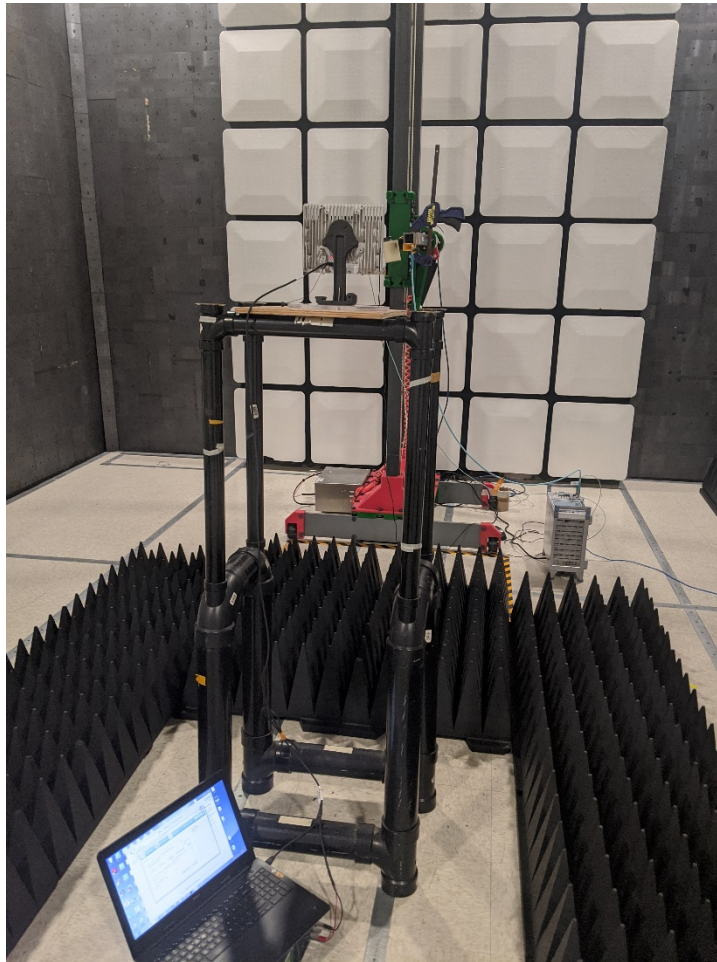

Section 1. Test Setup Photos

1.1 Radiated emissions test setup

Figure 1 - Radiated emissions below 1 GHz, front view

FCC ID: 2ANLB-MESASSR00053

Model: 700-0005-203_SSRB

Figure 2 - Radiated emissions below 1 GHz, back view

Figure 3 - Radiated emissions 1 - 40 GHz, front view

FCC ID: 2ANLB-MESASSR00053

Model: 700-0005-203_SSRB

Figure 4 - Radiated emissions 1 - 40 GHz, back view

Figure 5 - Radiated emissions 40 - 110 GHz, front view

FCC ID: 2ANLB-MESASSR00053

Model: 700-0005-203_SSRB

Figure 6 - Radiated emissions 40 - 110 GHz, back view