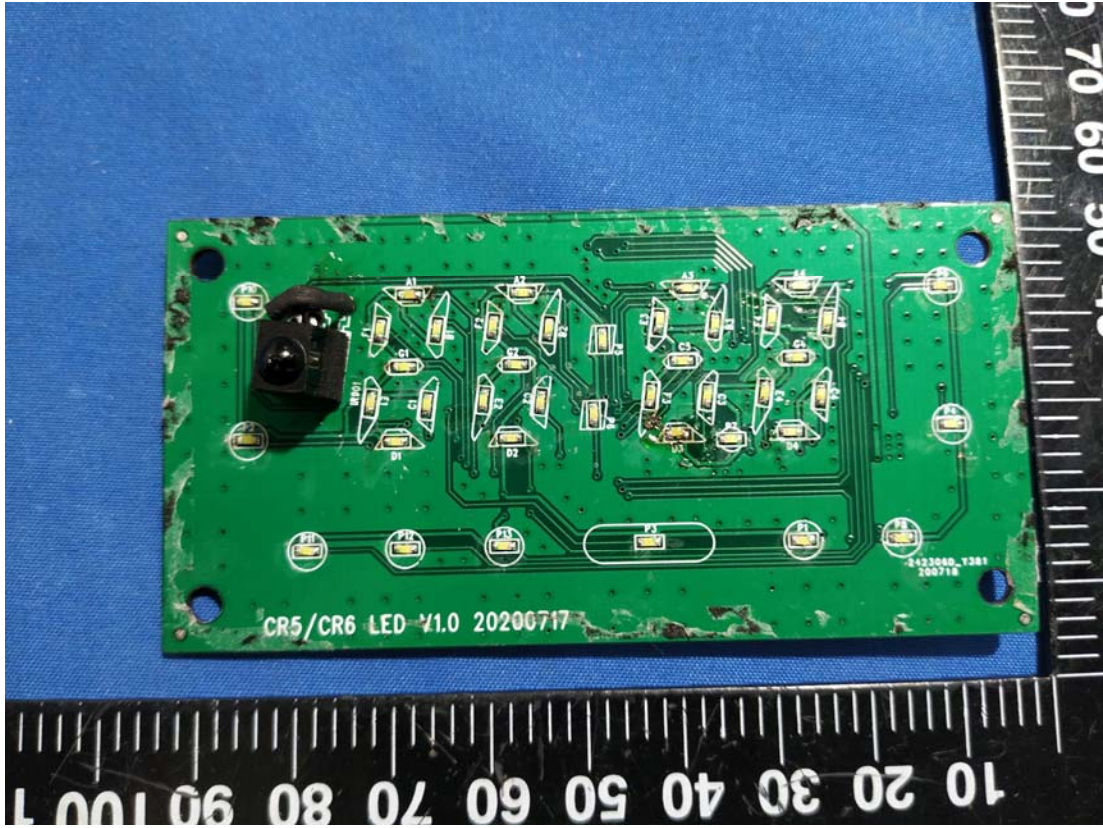

**EXHIBIT C - EUT INTERNAL PHOTOGRAPHS**

BT Antenna

Wireless Charger

FM/DAB Receiver Antenna