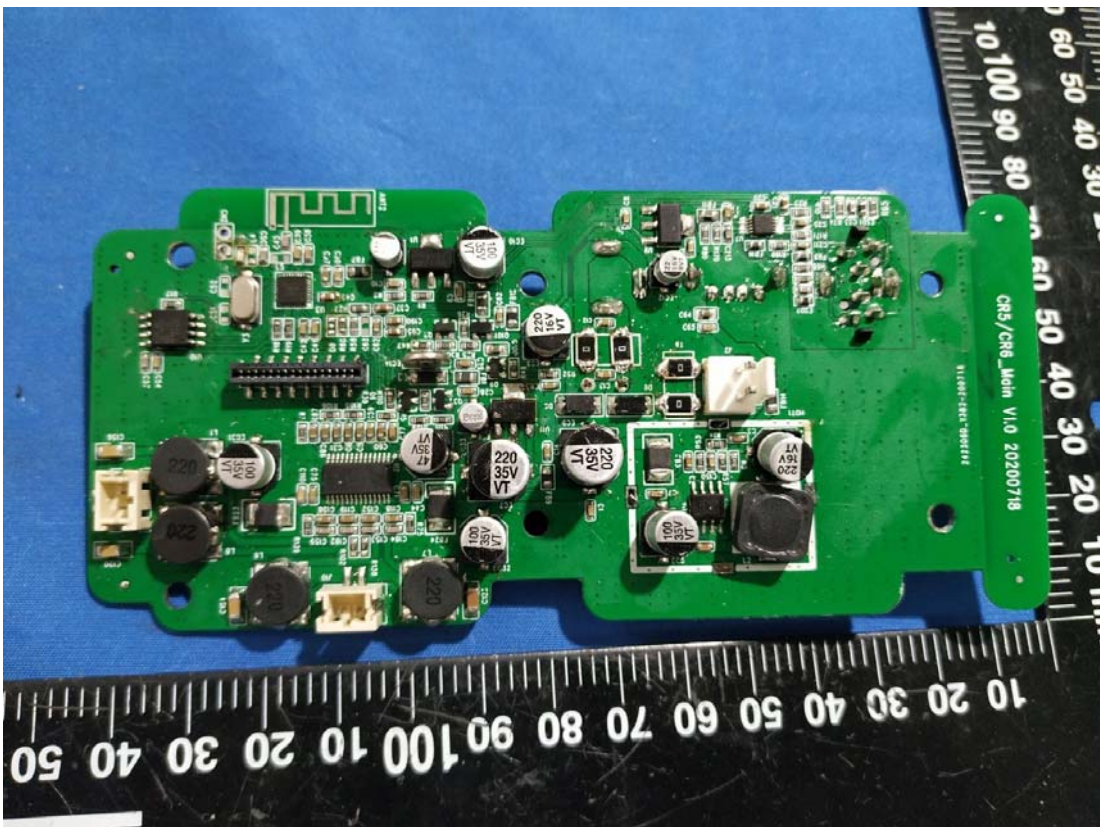

**EXHIBIT C - EUT INTERNAL PHOTOGRAPHS**

BT Antenna

Wireless Charger

FM/DAB Receiver Antenna