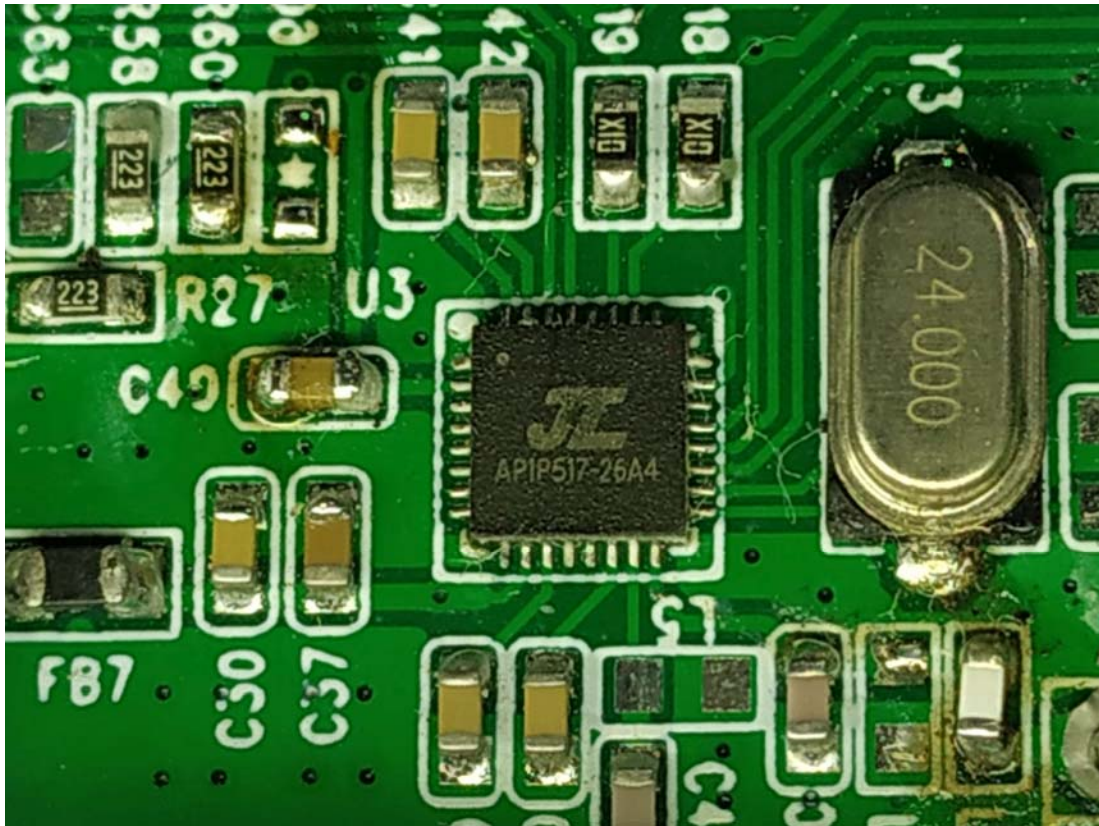

**EXHIBIT C - EUT INTERNAL PHOTOGRAPHS**

BT Antenna

Wireless Charger

FM/DAB Receiver Antenna