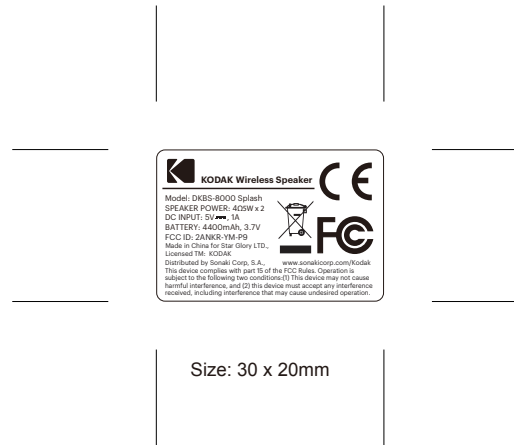

DKBS-8000 Splash Kodak Wireless Speaker Rating Label

Color: Black color in silver background