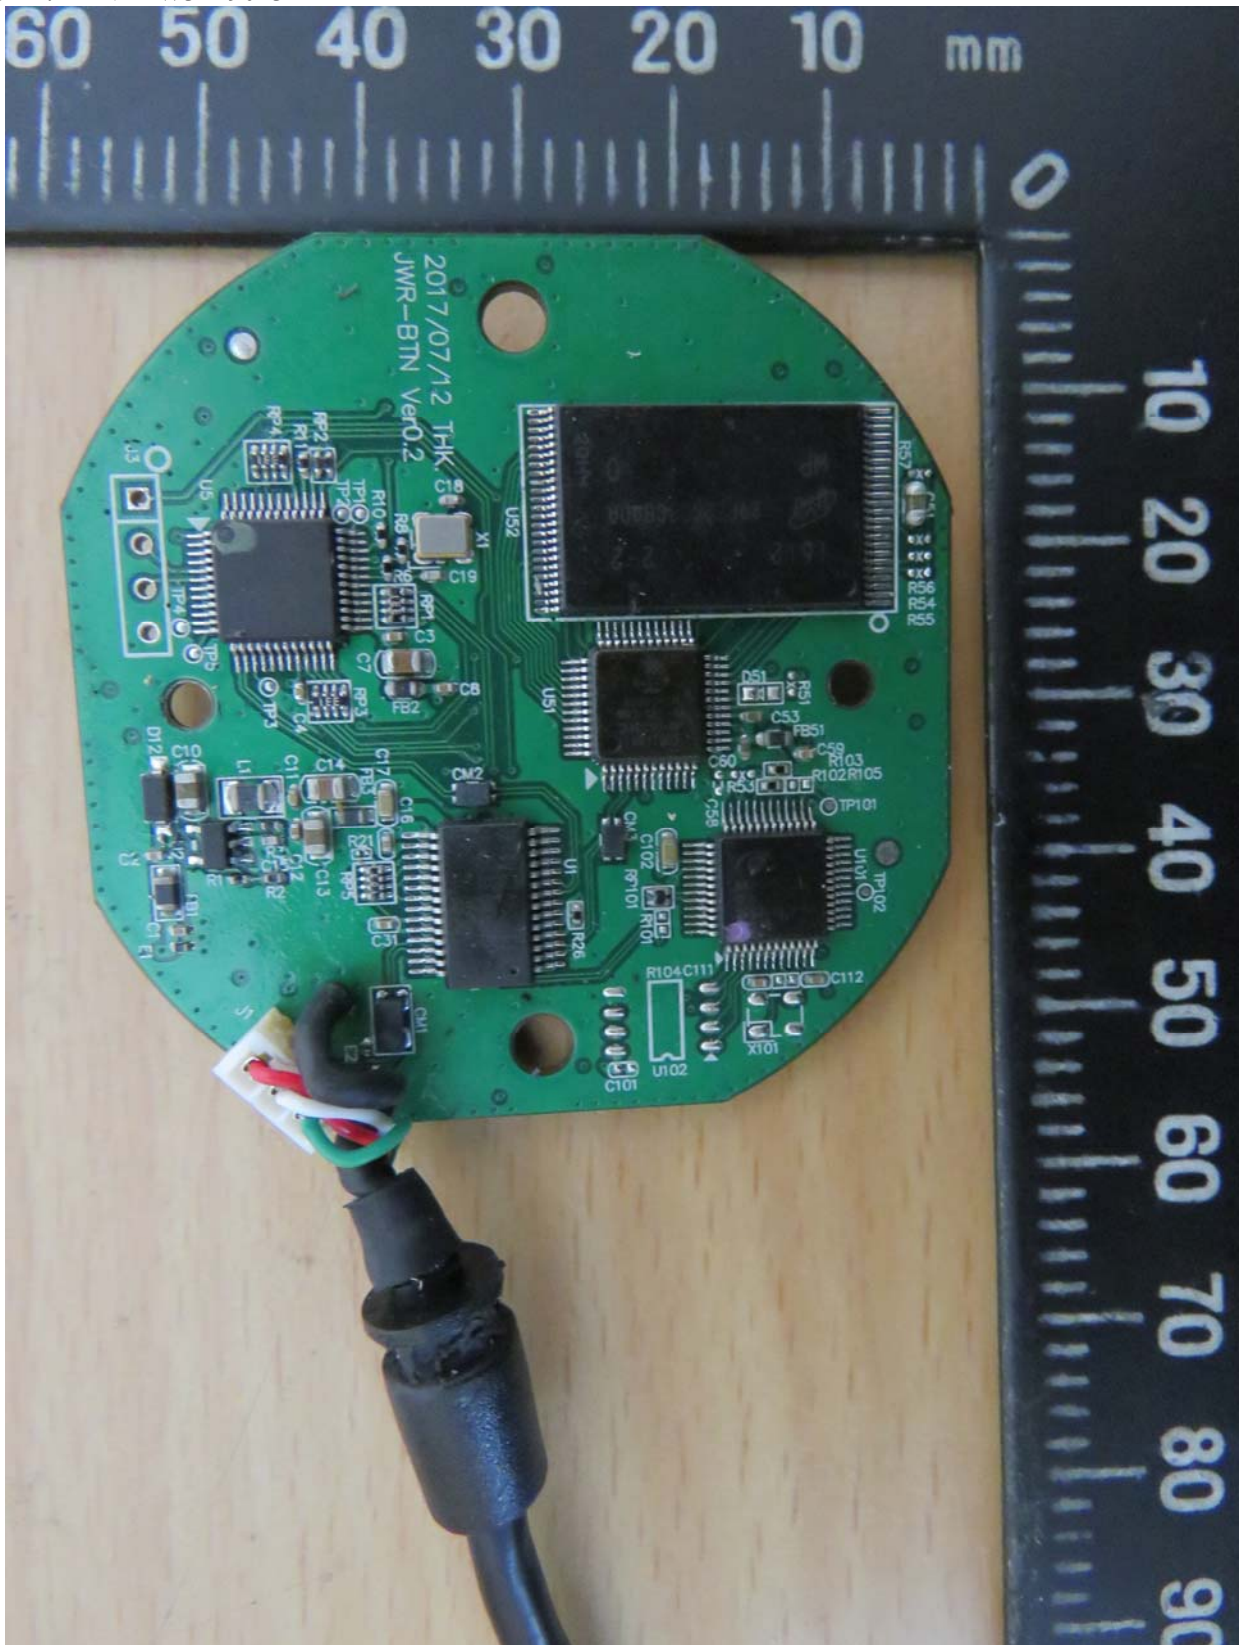

Registration number: W6M21703-16691-FCC
FCC ID: 2ANKPW3-R9013