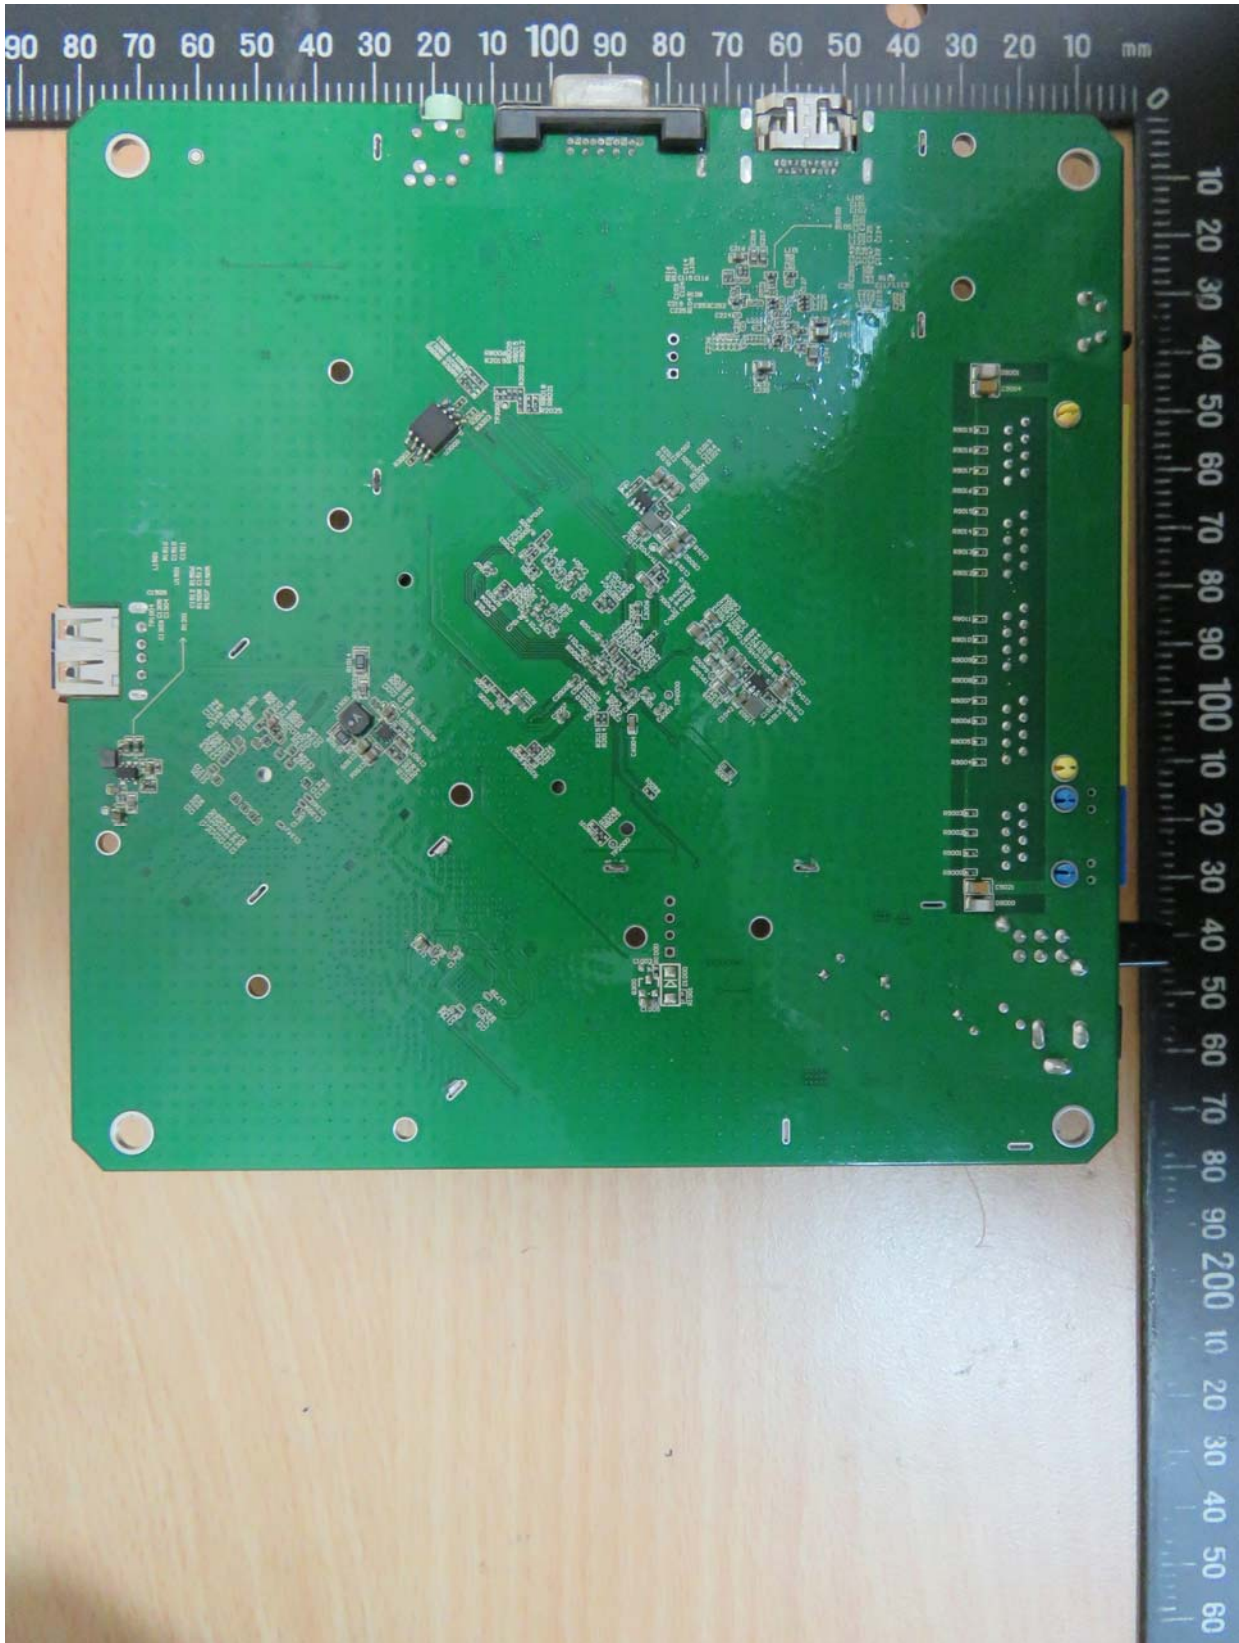

Worldwide Testing Services(Taiwan) Co., Ltd.

Registration number: W6M21703-16691-FCC

FCC ID: 2ANKPW3-R9013

Internal Photos

Registration number: W6M21703-16691-FCC
FCC ID: 2ANKPW3-R9013

Registration number: W6M21703-16691-FCC
FCC ID: 2ANKPW3-R9013

Registration number: W6M21703-16691-FCC
FCC ID: 2ANKPW3-R9013

Registration number: W6M21703-16691-FCC
FCC ID: 2ANKPW3-R9013

Worldwide Testing Services(Taiwan) Co., Ltd.

Registration number: W6M21703-16691-FCC
FCC ID: 2ANKPW3-R9013