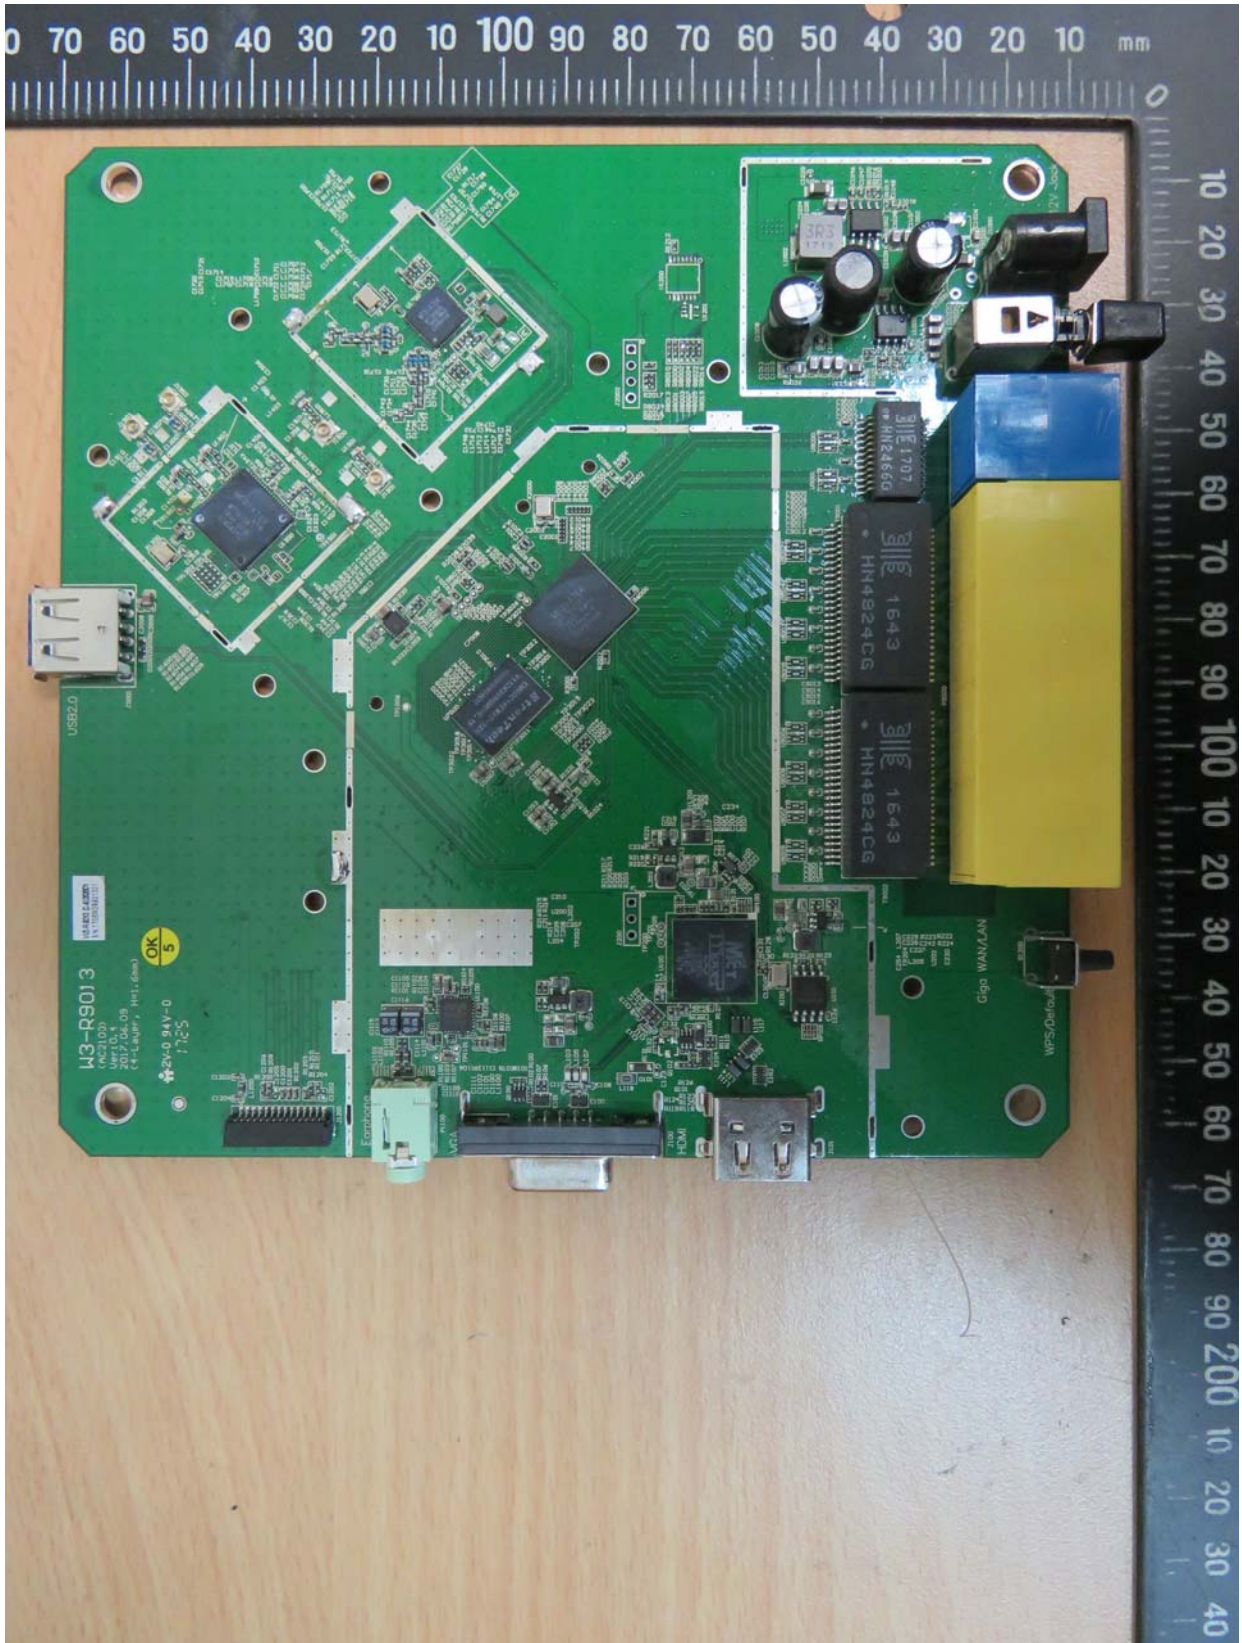

Worldwide Testing Services(Taiwan) Co., Ltd.

Registration number: W6M21703-16691-FCC

FCC ID: 2ANKPW3-R9013

Internal Photos

Registration number: W6M21703-16691-FCC
FCC ID: 2ANKPW3-R9013

Registration number: W6M21703-16691-FCC
FCC ID: 2ANKPW3-R9013

Registration number: W6M21703-16691-FCC
FCC ID: 2ANKPW3-R9013

Registration number: W6M21703-16691-FCC
FCC ID: 2ANKPW3-R9013

Worldwide Testing Services(Taiwan) Co., Ltd.

Registration number: W6M21703-16691-FCC
FCC ID: 2ANKPW3-R9013