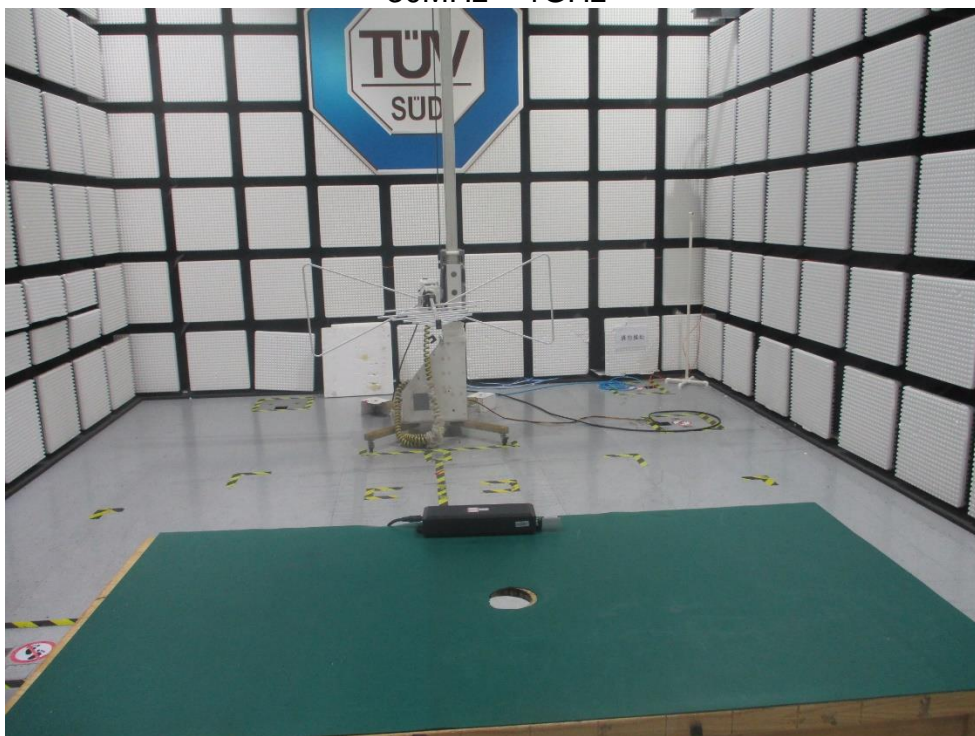

PHOTOGRAPHS OF TEST SET UP

Field Strength and Harmonics Test Setup

Radiated Emission Setup
9kHz ~ 30MHz

30MHz ~ 1GHz

1GHz ~ 18GHz

18GHz-40GHz

Conducted emission Test Setup