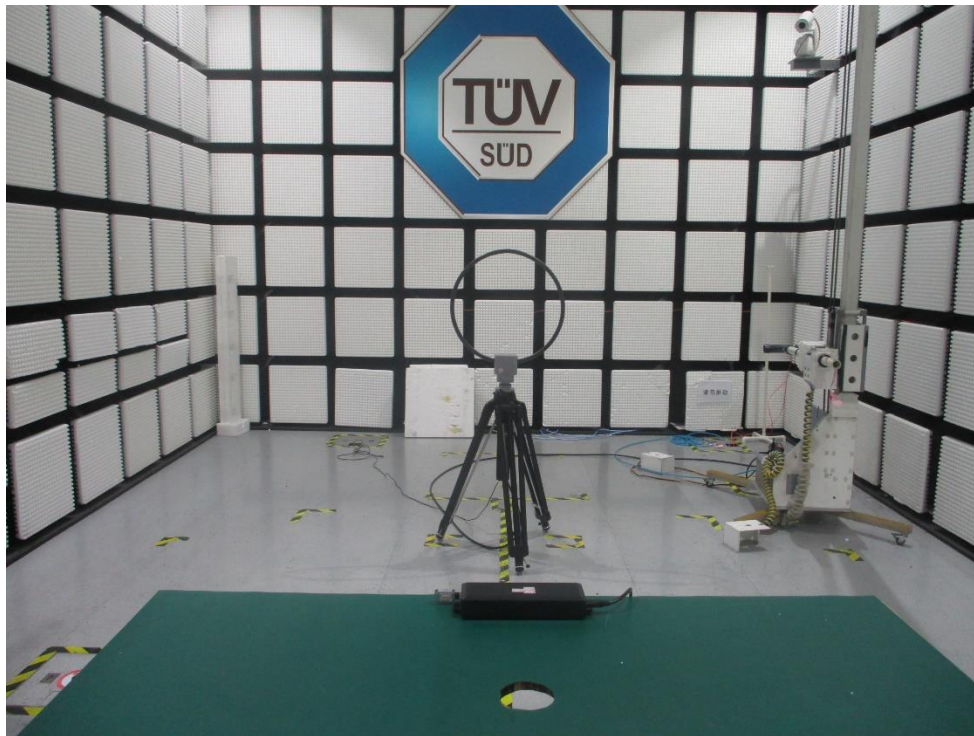

PHOTOGRAPHS OF TEST SET UP

Field Strength and Harmonics Test Setup

Radiated Emission Setup
9kHz ~ 30MHz

30MHz ~ 1GHz

1GHz ~ 18GHz

18GHz-40GHz

Conducted emission Test Setup