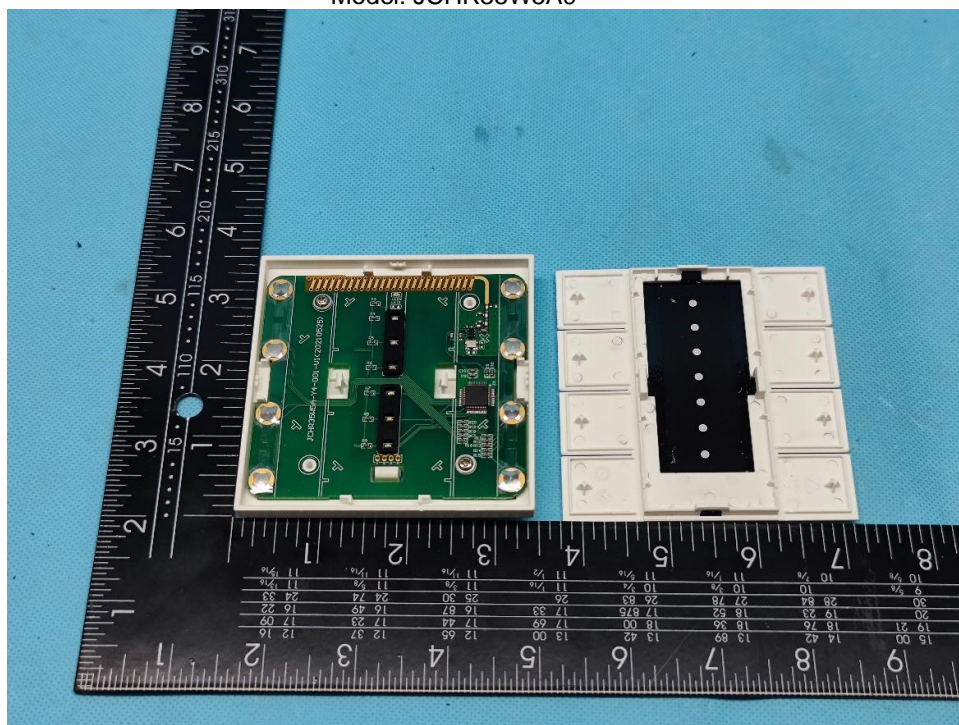

China

Internal Photos Documentation

Manufacturer: ZHEJIANG JIECANG LINEAR MOTION TECHNOLOGY CO., LTD.

Product: Remote controller

FCC ID: 2ANKDJCHR35W5A

Page 1 of 2

Model: JCHR35W5A9

China

Internal Photos Documentation

Manufacturer: ZHEJIANG JIECANG LINEAR MOTION TECHNOLOGY CO., LTD.
Product: Remote controller
FCC ID: 2ANKDJCHR35W5A

Page 2 of 2

Antenna Location