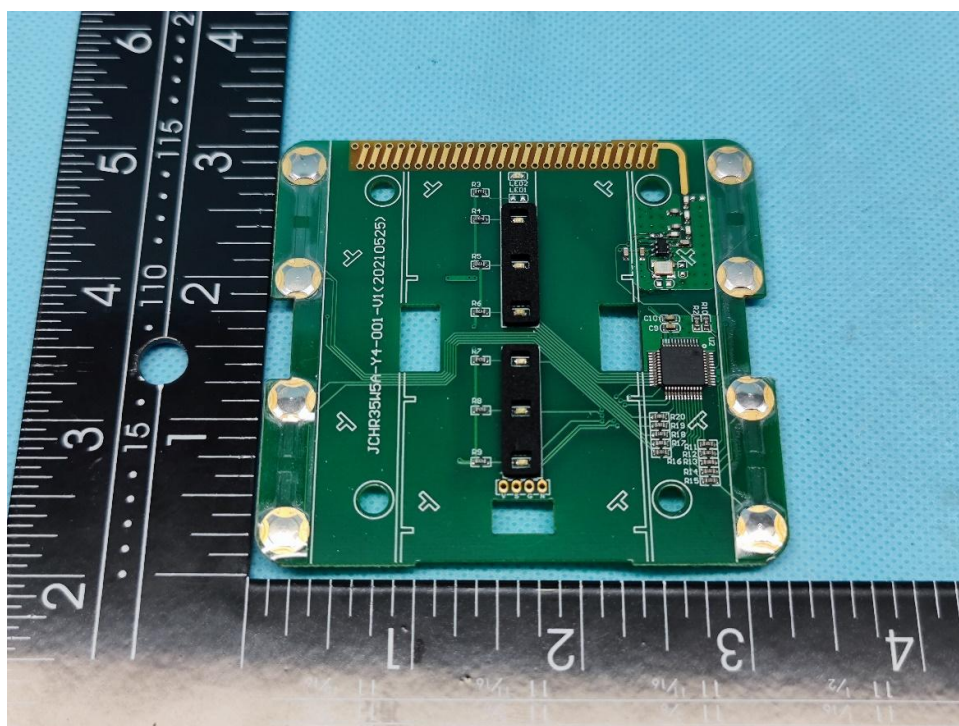

China

Internal Photos Documentation

Manufacturer: ZHEJIANG JIECANG LINEAR MOTION TECHNOLOGY CO., LTD.

Product: Remote controller

FCC ID: 2ANKDJCHR35W5A

Page 1 of 2

Model: JCHR35W5A9

China

Internal Photos Documentation

Manufacturer: ZHEJIANG JIECANG LINEAR MOTION TECHNOLOGY CO., LTD.
Product: Remote controller
FCC ID: 2ANKDJCHR35W5A

Page 2 of 2

Antenna Location