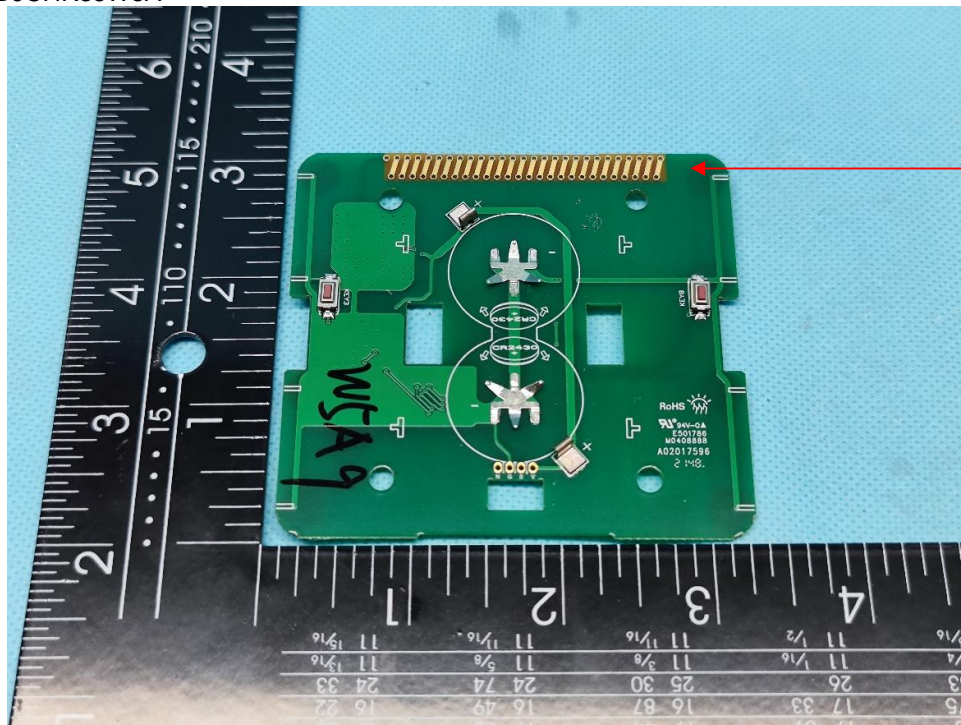

China

Internal Photos Documentation

Manufacturer: ZHEJIANG JIECANG LINEAR MOTION TECHNOLOGY CO., LTD.

Product: Remote controller

FCC ID: 2ANKDJCHR35W5A

Page 1 of 2

Model: JCHR35W5A9

China

Internal Photos Documentation

Manufacturer: ZHEJIANG JIECANG LINEAR MOTION TECHNOLOGY CO., LTD.
Product: Remote controller
FCC ID: 2ANKDJCHR35W5A

Page 2 of 2

Antenna Location