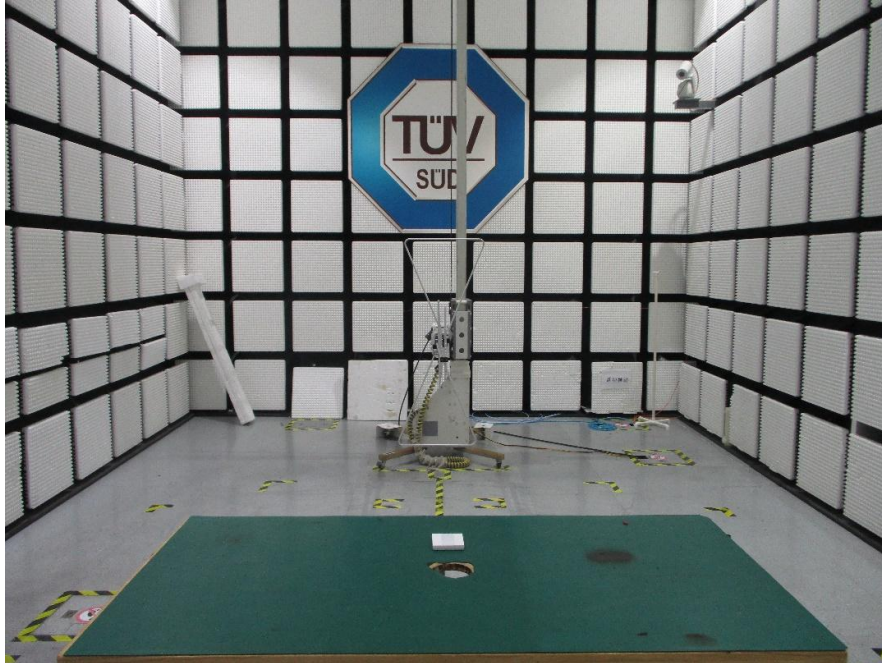

PHOTOGRAPHS OF TEST SET UP

**Field Strength and Harmonics Test Setup**

Radiated Emission Setup

30MHz ~ 1GHz

Above 1GHz