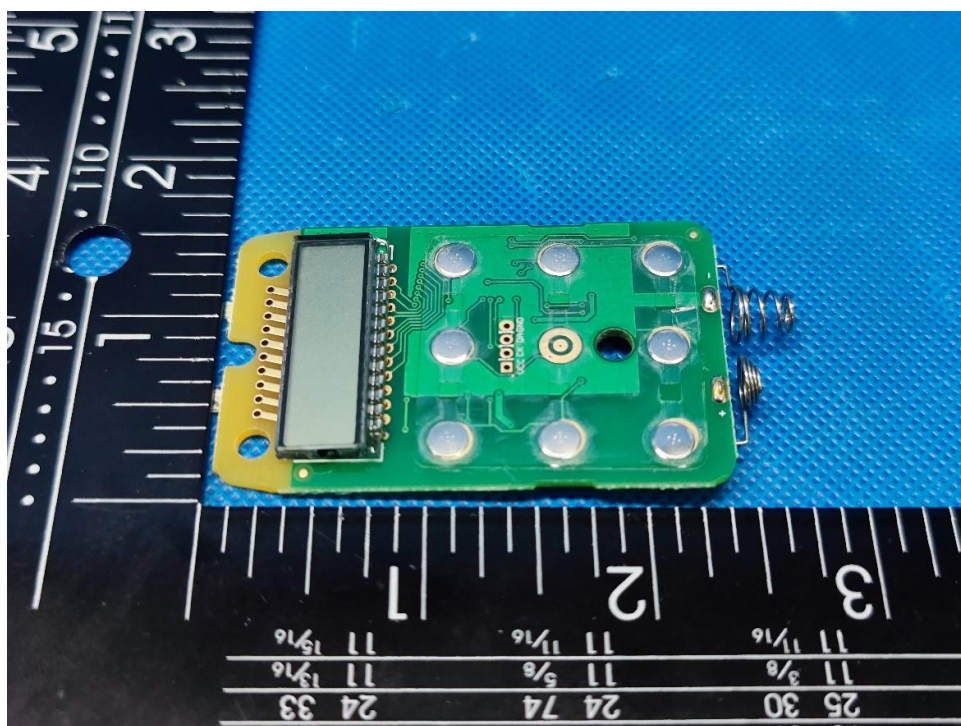

# Internal Photos Documentation

Manufacturer: ZHEJIANG JIECANG LINEAR MOTION TECHNOLOGY CO., LTD.  
Product: Remote controller  
FCC ID: 2ANKDJCHR35W3C

Page 1 of 2

Model: JCHR35W3C5

China

# Internal Photos Documentation

Manufacturer: ZHEJIANG JIECANG LINEAR MOTION TECHNOLOGY CO., LTD.  
Product: Remote controller  
FCC ID: 2ANKDJCHR35W3C

Page 2 of 2

Antenna Location