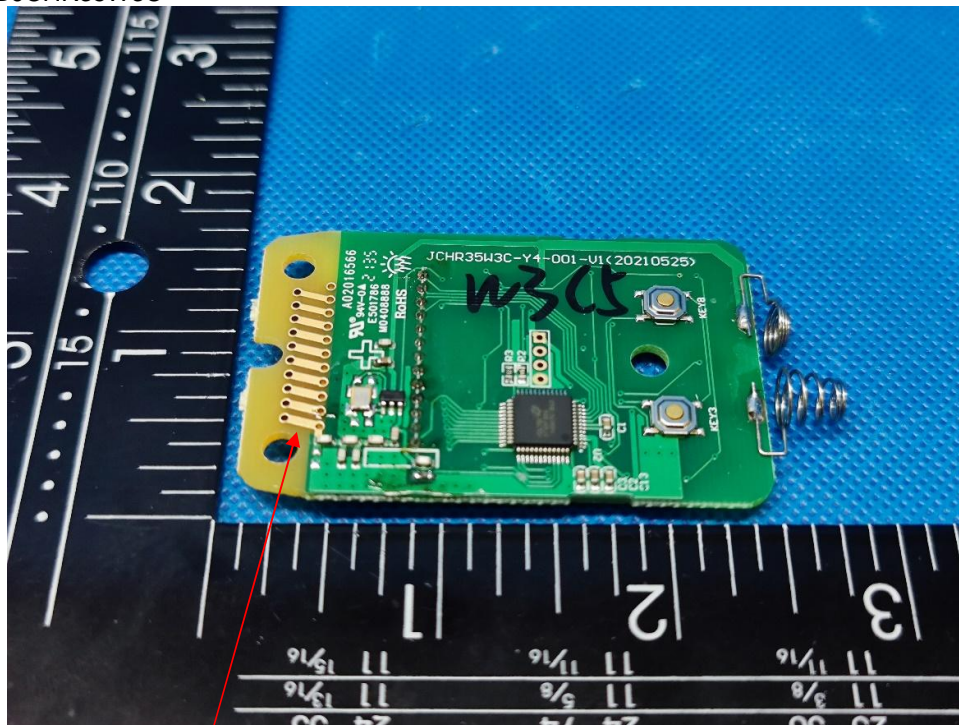

# Internal Photos Documentation

Manufacturer: ZHEJIANG JIECANG LINEAR MOTION TECHNOLOGY CO., LTD.  
Product: Remote controller  
FCC ID: 2ANKDJCHR35W3C

Page 1 of 2

Model: JCHR35W3C5

China

# Internal Photos Documentation

Manufacturer: ZHEJIANG JIECANG LINEAR MOTION TECHNOLOGY CO., LTD.  
Product: Remote controller  
FCC ID: 2ANKDJCHR35W3C

Page 2 of 2

Antenna Location