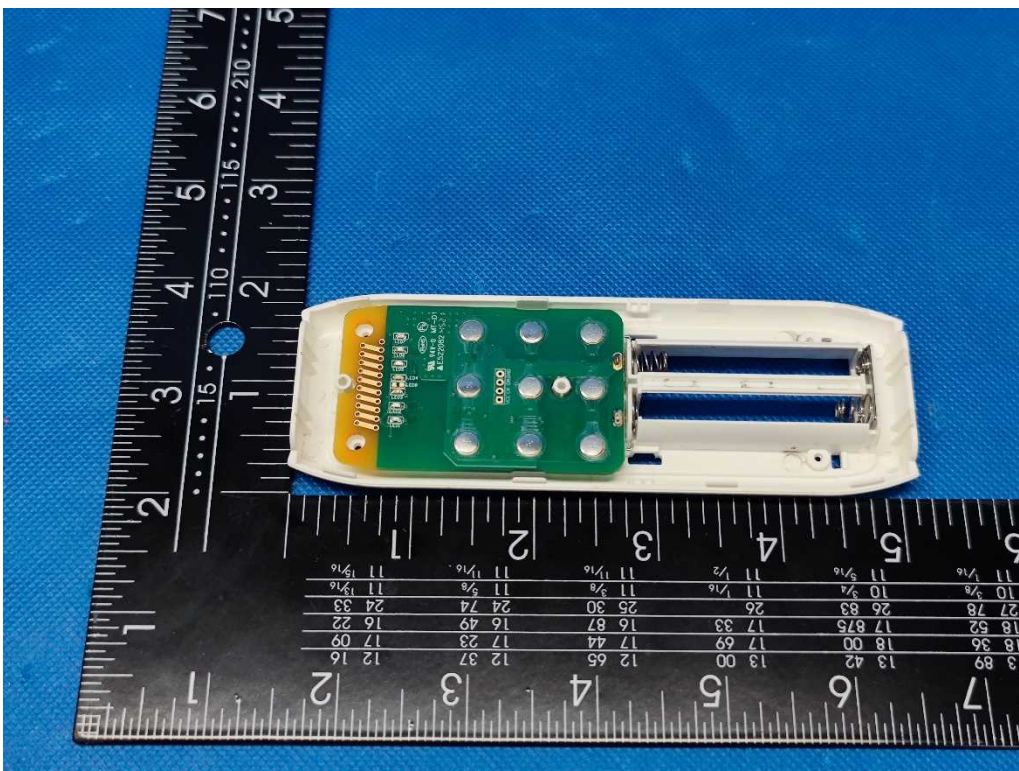

China

Internal Photos Documentation

Manufacturer: ZHEJIANG JIECANG LINEAR MOTION TECHNOLOGY CO., LTD.
Product: Remote controller
FCC ID: 2ANKDJCHR35W3A

Page 1 of 2

Model: JCHR35W3A

China

Internal Photos Documentation

Manufacturer: ZHEJIANG JIECANG LINEAR MOTION TECHNOLOGY CO., LTD.
Product: Remote controller
FCC ID: 2ANKDJCHR35W3A

Page 2 of 2