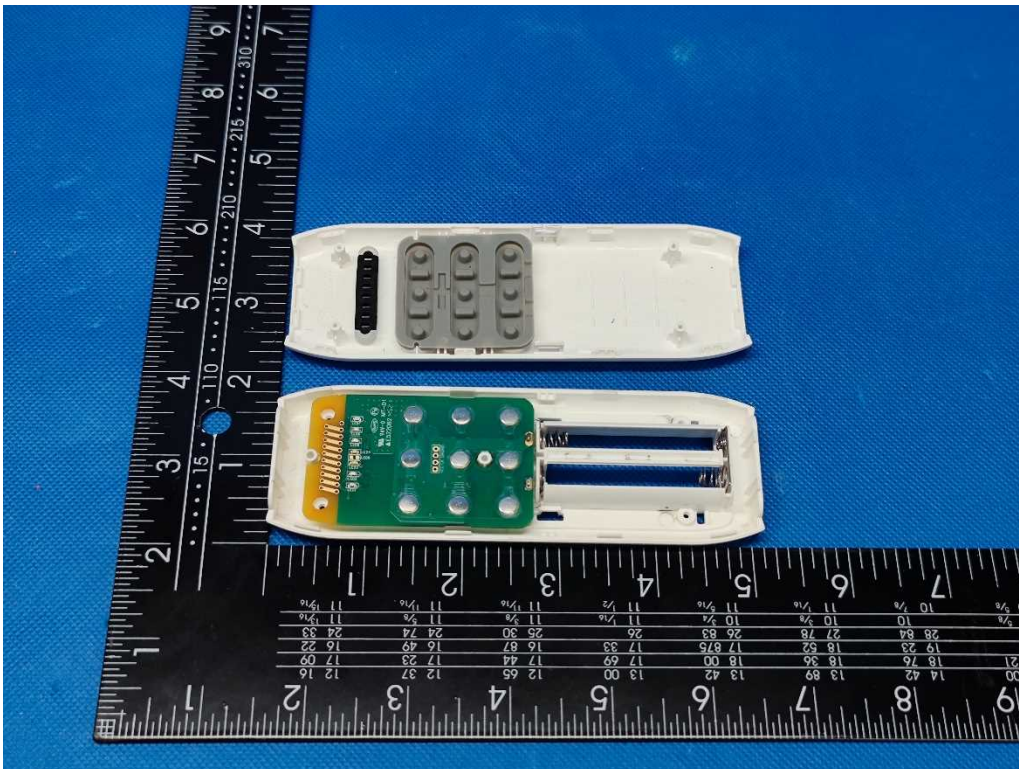

China

Internal Photos Documentation

Manufacturer: ZHEJIANG JIECANG LINEAR MOTION TECHNOLOGY CO., LTD.
Product: Remote controller
FCC ID: 2ANKDJCHR35W3A

Page 1 of 2

Model: JCHR35W3A

China

Internal Photos Documentation

Manufacturer: ZHEJIANG JIECANG LINEAR MOTION TECHNOLOGY CO., LTD.
Product: Remote controller
FCC ID: 2ANKDJCHR35W3A

Page 2 of 2