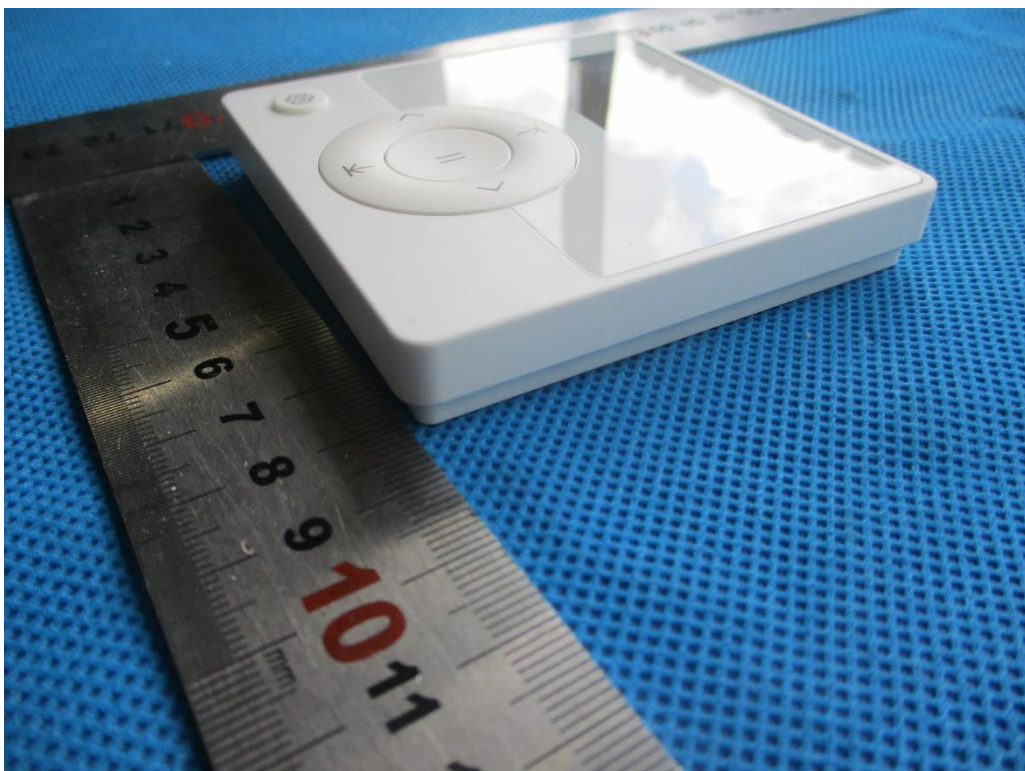

China

Page 3 of 4

External Photos Documentation

Applicant: Zhejiang Jiecang Linear Motion Technology Co.,Ltd.

Product: LCD remote controller

FCC ID: 2ANKDJCHR35W2B

IC: 25785-JCHR35W2B