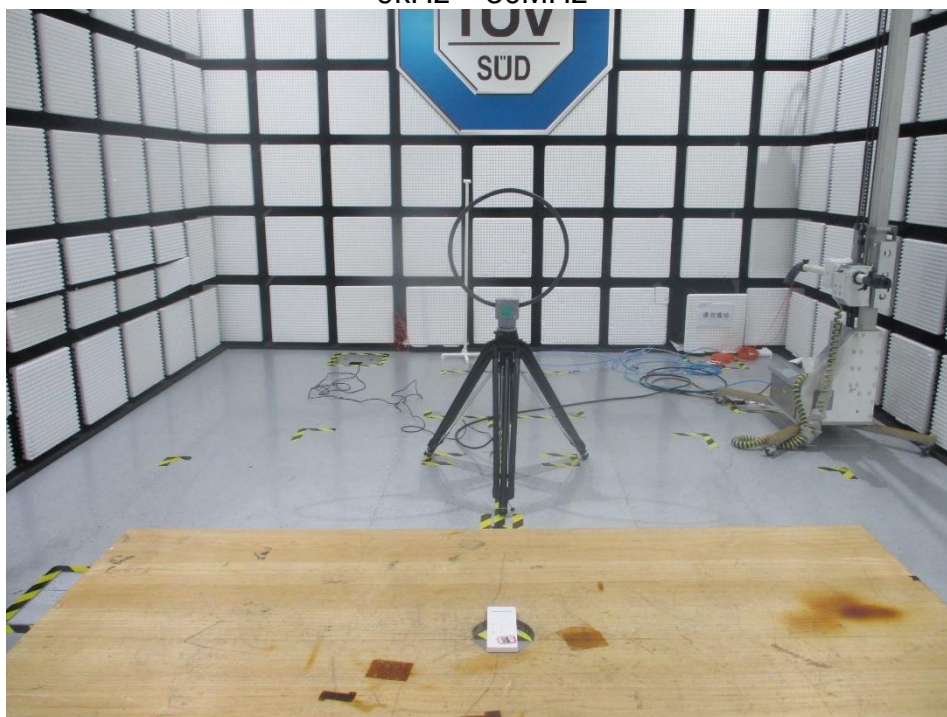

PHOTOGRAPHS OF TEST SET UP

Field Strength and Harmonics Test Setup

Radiated Emission Setup
9kHz ~ 30MHz

30MHz ~ 1GHz

1GHz ~ 5GHz