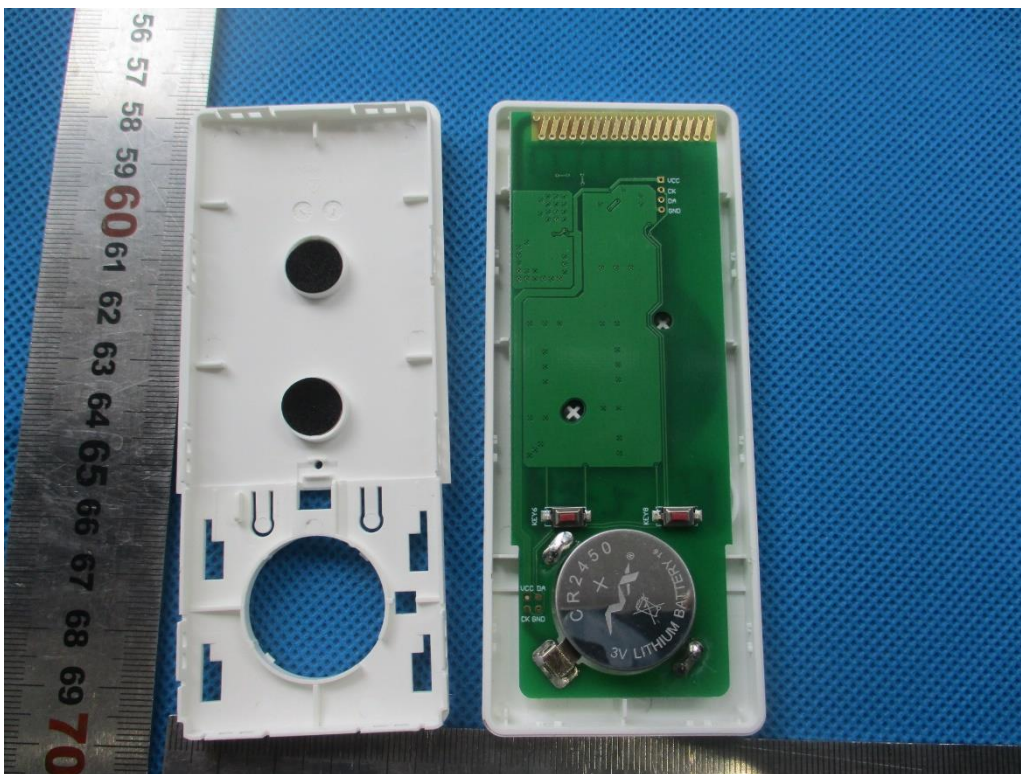

China

Internal Photos Documentation

Applicant: Zhejiang Jiechang Linear Motion Technology Co.,Ltd.
Product: LED remote controller
FCC ID: 2ANKDJCHR35W1A
IC: 25785-JCHR35W1A

Page 1 of 2

Antenna

China

Internal Photos Documentation

Applicant: Zhejiang Jiechang Linear Motion Technology Co.,Ltd.
Product: LED remote controller
FCC ID: 2ANKDJCHR35W1A
IC: 25785-JCHR35W1A

Page 2 of 2